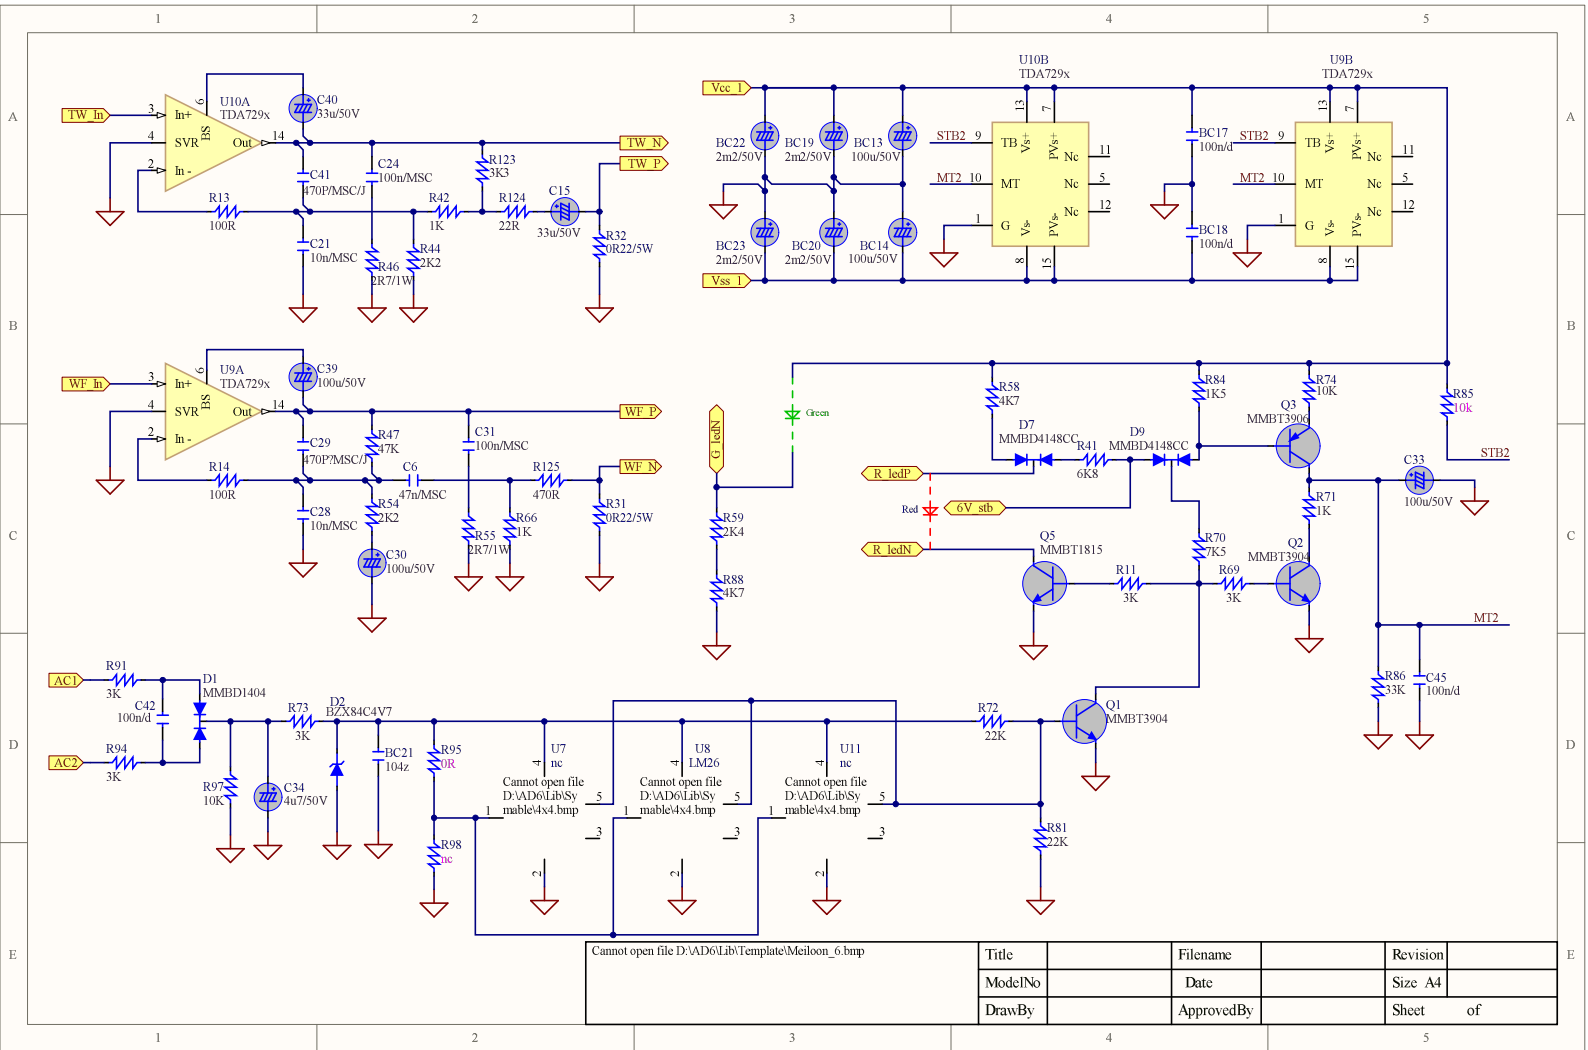

Cannot open file D:\AD6\Lab\Sy mable\4x4.bmp

Cannot open file D:\AD6\Lab\Sy mable\4x4.bmp

Cannot open file D:\AD6\Lab\Sy mable\4x4.bmp

Title	Filename	Revision
ModelNo	Date	Size A4
DrawBy	ApprovedBy	Sheet of