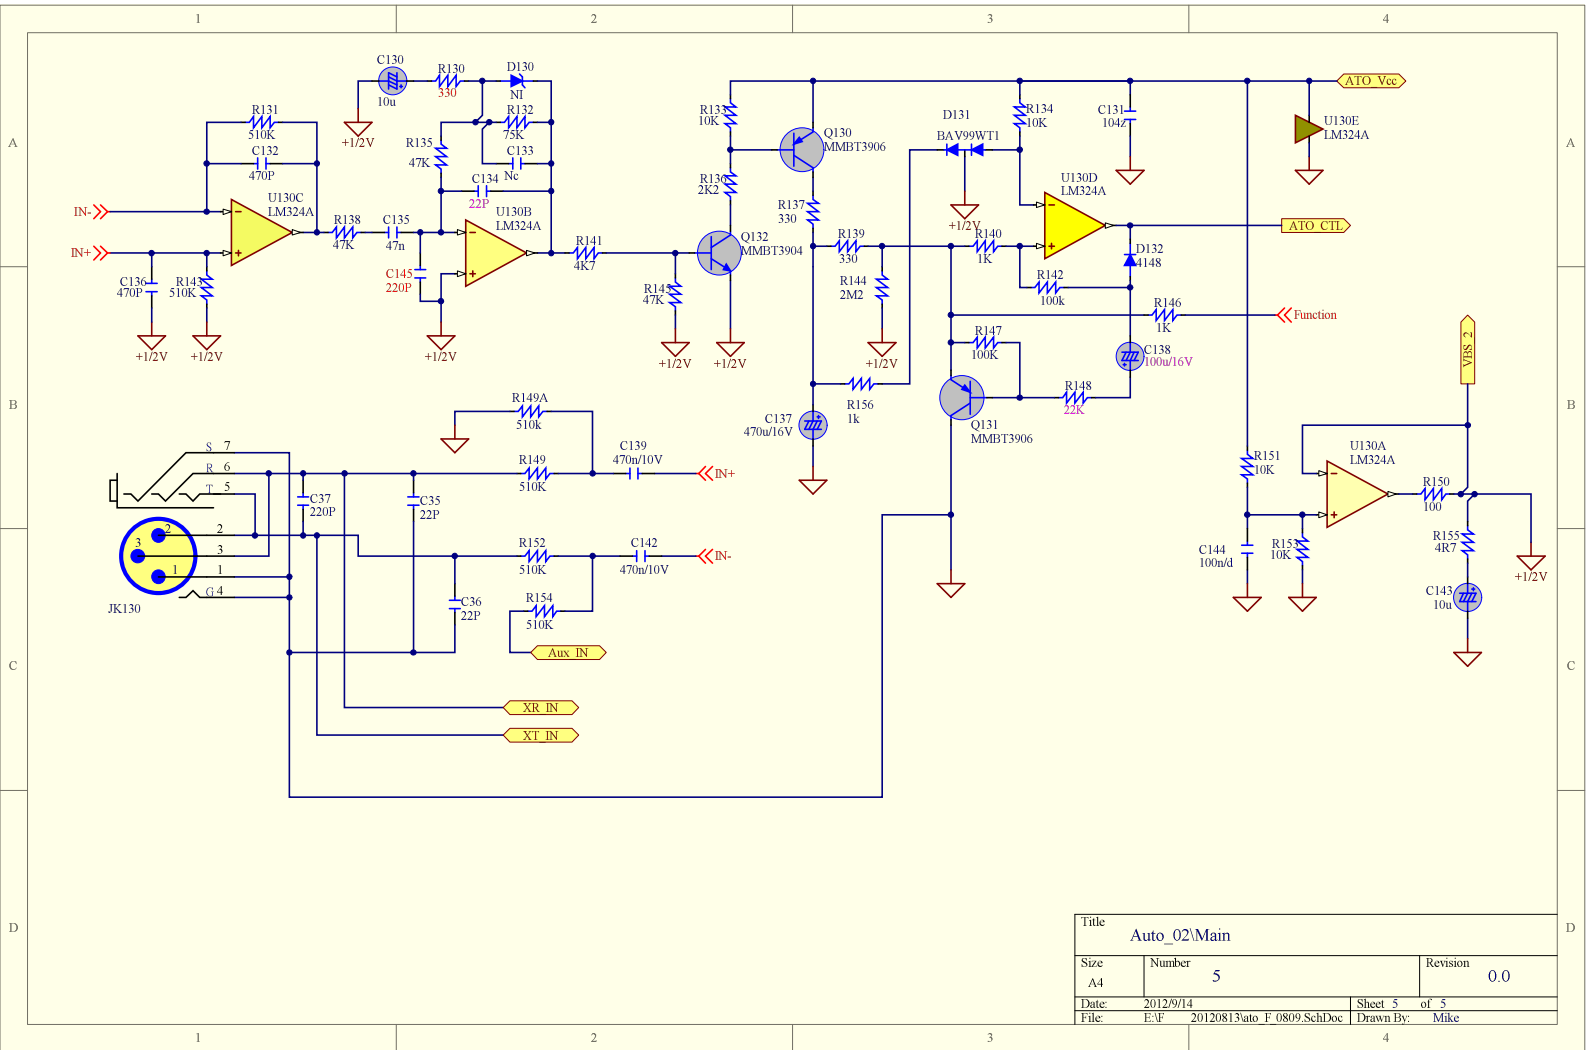

Title		
Auto_02/Main		
Size	Number	Revision
A4	5	0.0
Date:	2012/9/14	Sheet 5 of 5
File:	E:\F\20120813\ato F 0809.SchDoc	Drawn By: Mike

Title	Filename	Revision
ModelNo	Date	Size A4
DrawBy	ApprovedBy	Sheet of