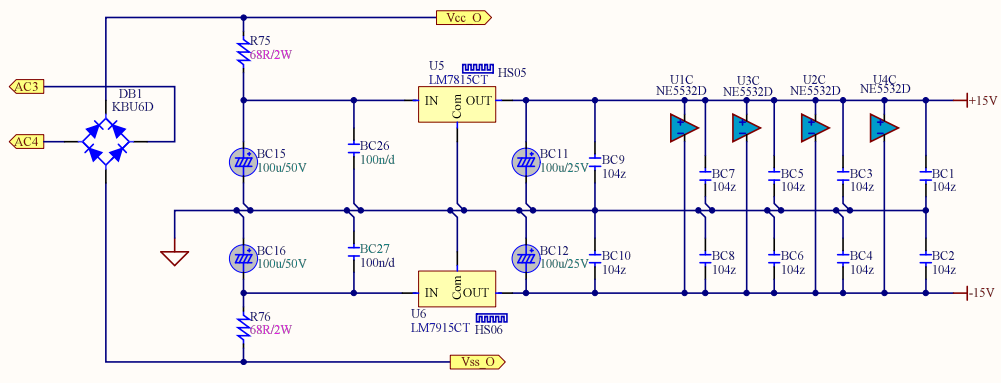

Cannot open file D:\AD6\Lab\Template\096-019-ec.bmp

Title	Filename	Revision
ModelNo	Date	Size A4
DrawBy	ApprovedBy	Sheet of