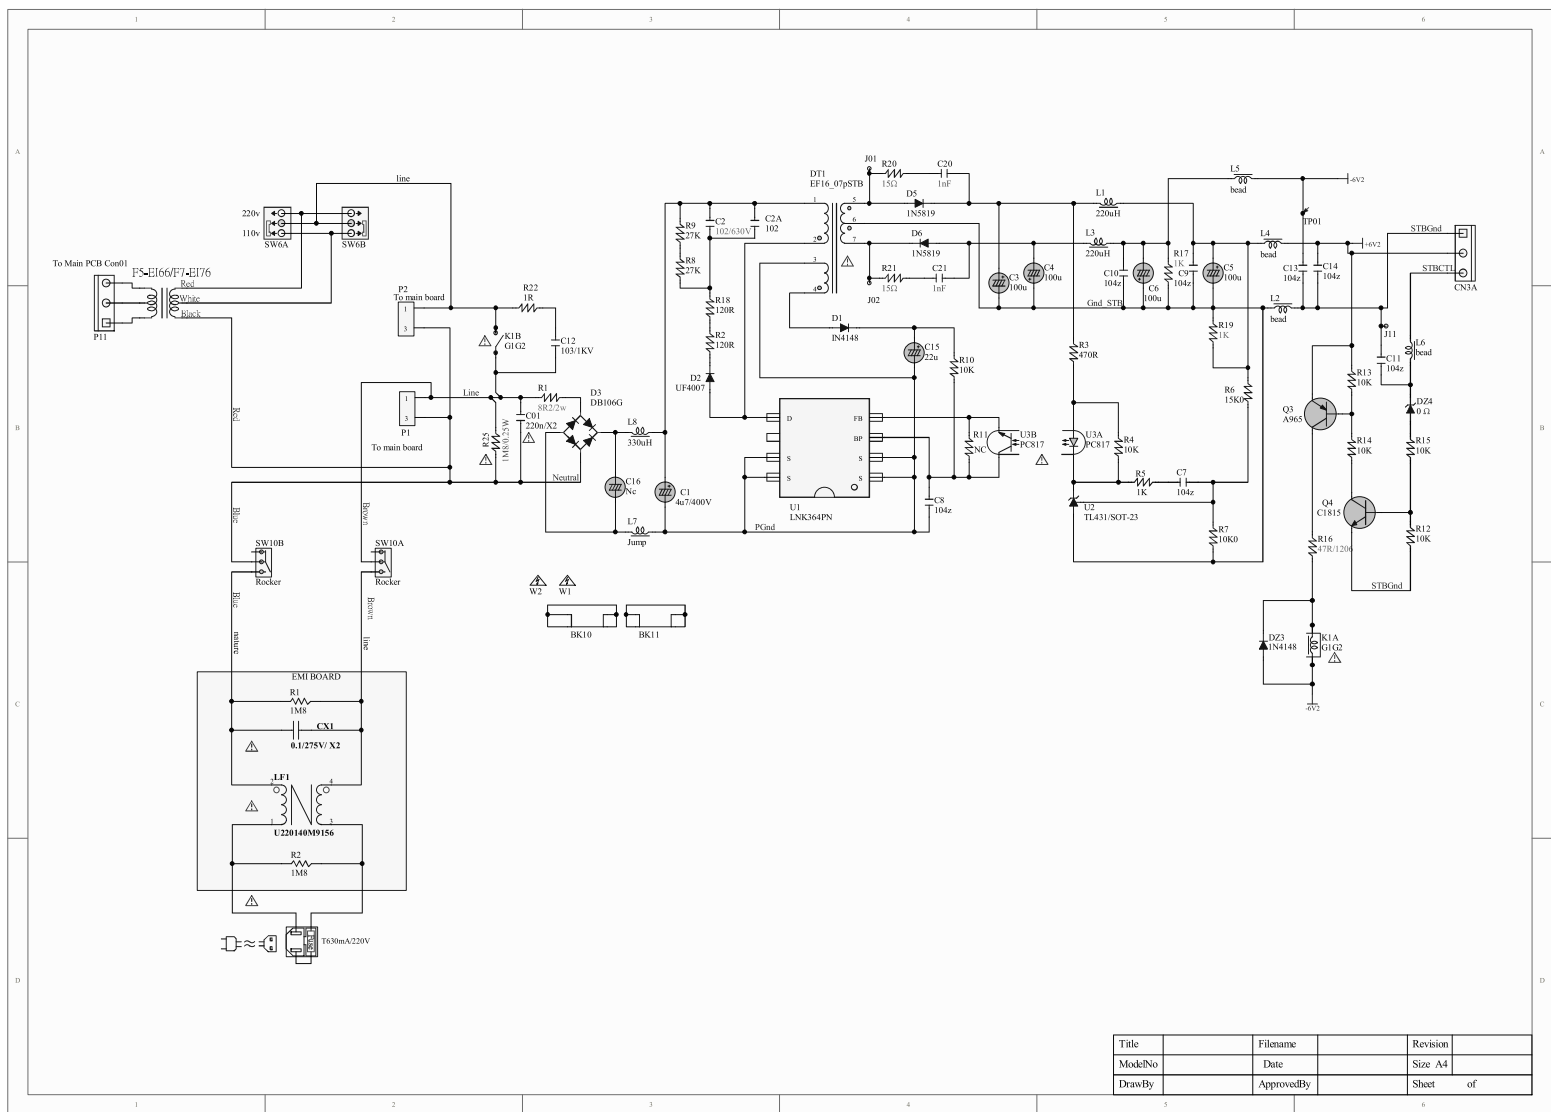

Title		
Auto_02/Main		
Size	Number	Revision
A4	5	0.0
Date:	2012/9/14	Sheet 5 of 5
File:	E:\F\20120813\ato F 0809.SchDoc	Drawn By: Mike

Title	Filename	Revision
ModelNo	Date	Size A4
DrawBy	ApprovedBy	Sheet of