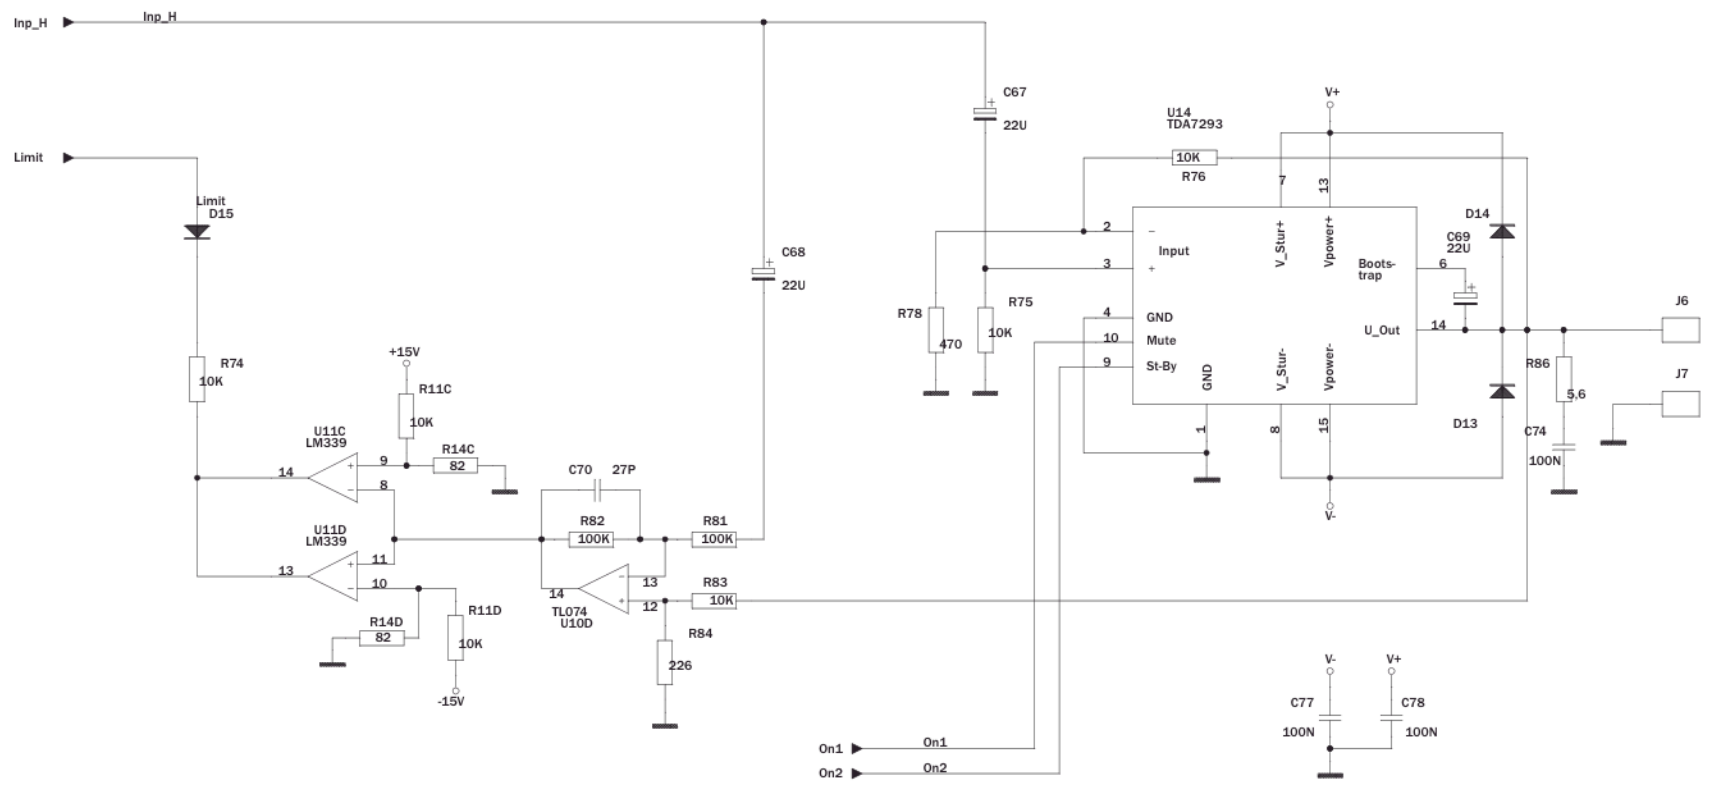

ADAM Audio

Active Studio Monitor

P11-A

P11-A, filter  
02/03/2003

Title	P11A Adam Amplifier	Filter input
Company	Hypex Electronics	
Author	Jan-Peter van Amerongen	
Size B		Revision
Date:	March 07, 2002 15:35:00	Sheet 1 of 4