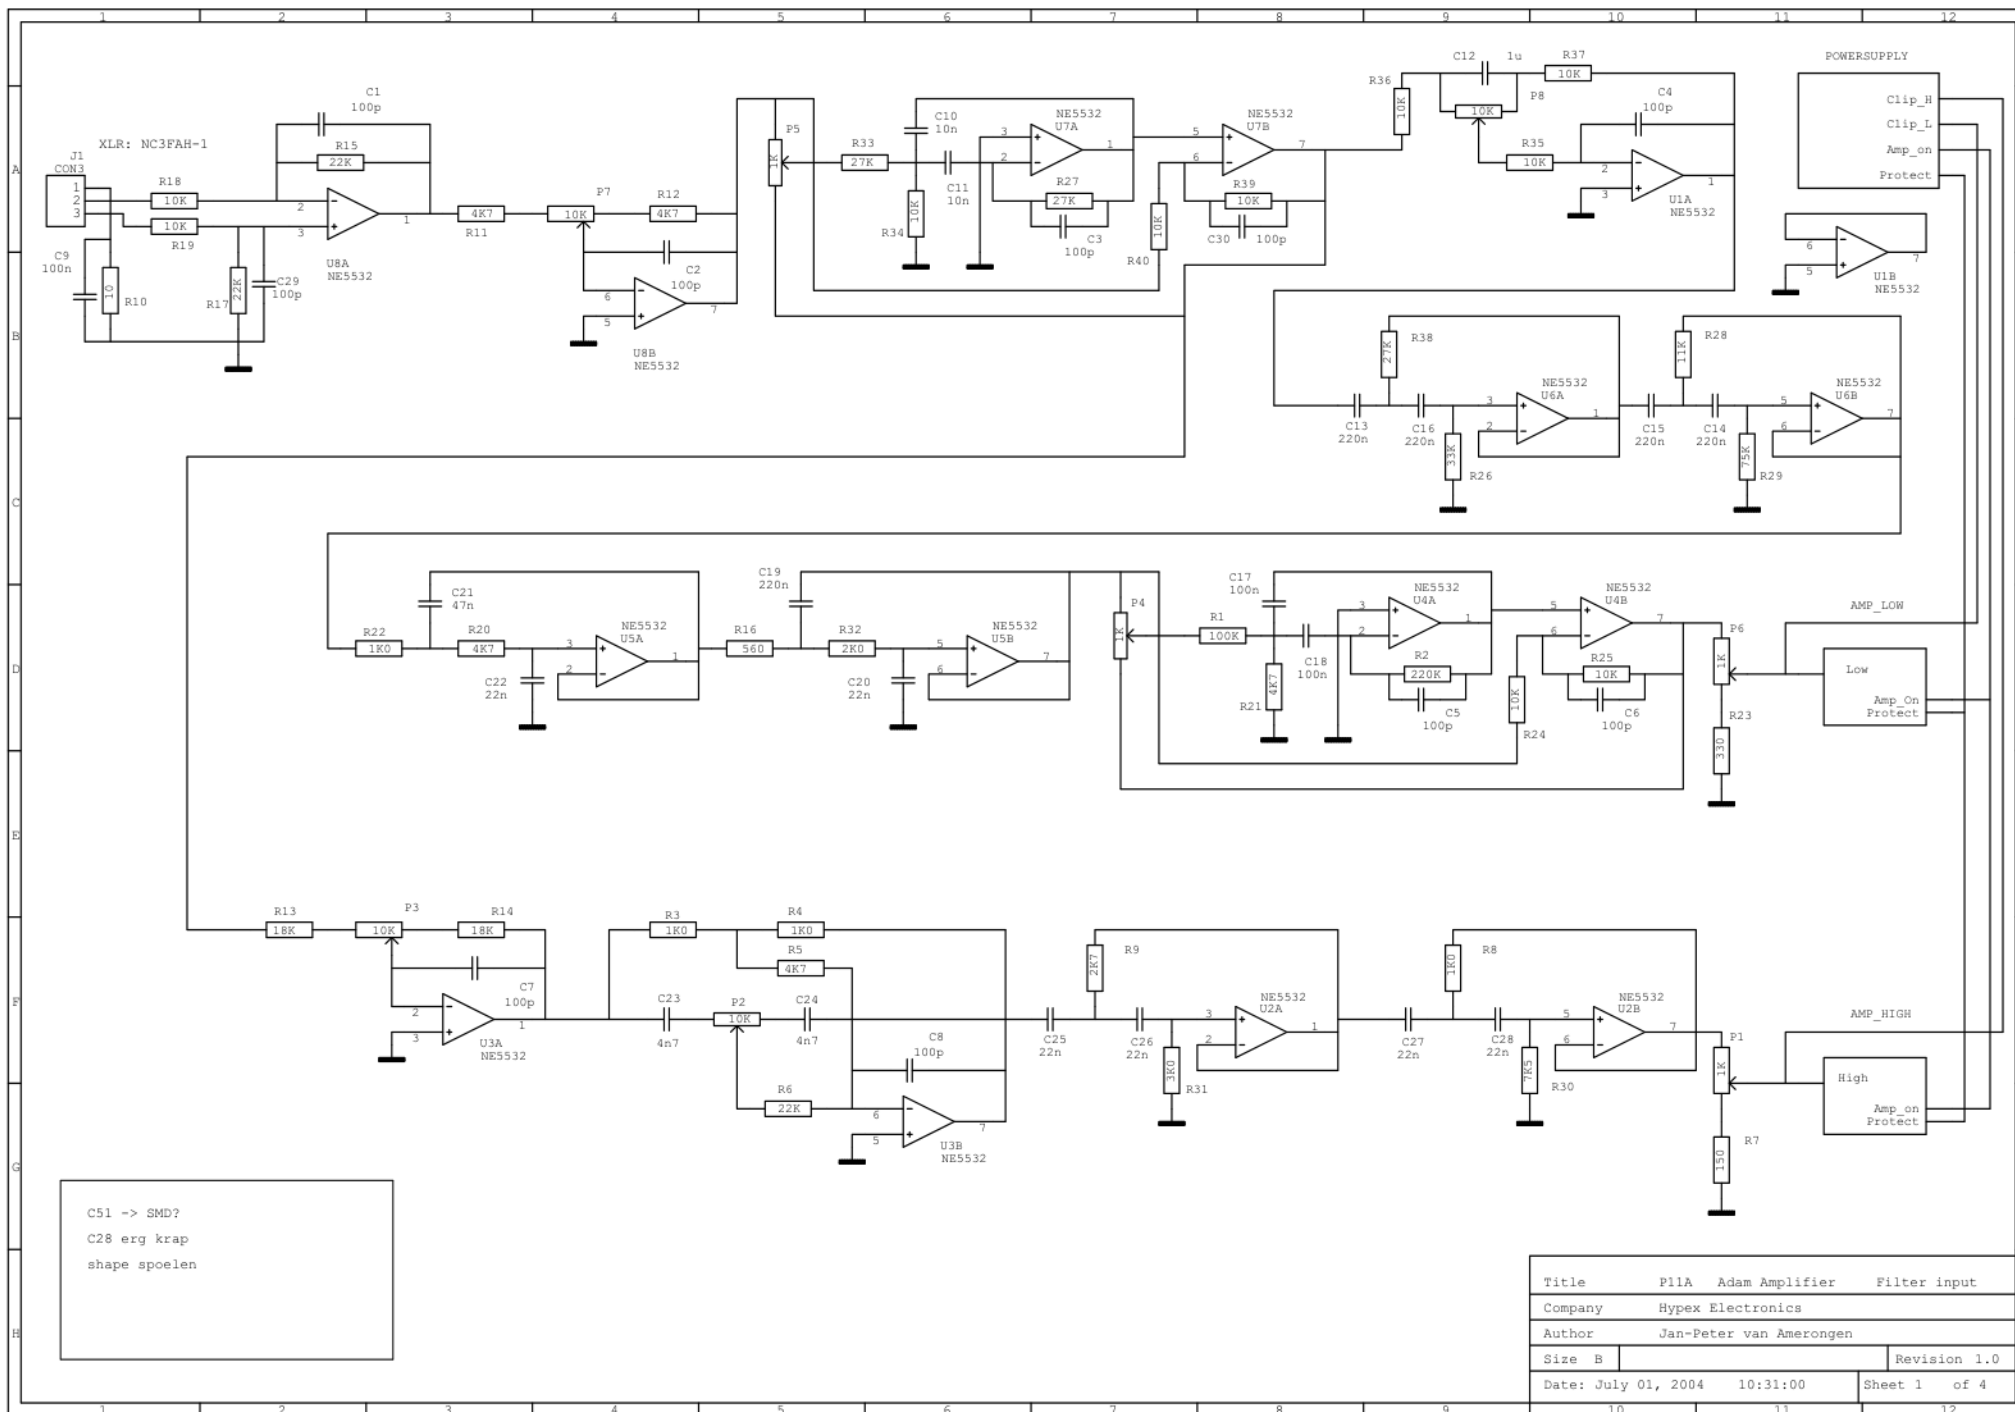

ADAM Audio

Active Studio Monitor

P11-A

UCD

C51 -> SMD?
 C28 erg krap
 shape spoelen

Title	P11A Adam Amplifier	Filter input
Company	Hypex Electronics	
Author	Jan-Peter van Amerongen	
Size	B	Revision 1.0
Date:	July 01, 2004 10:31:00	Sheet 1 of 4