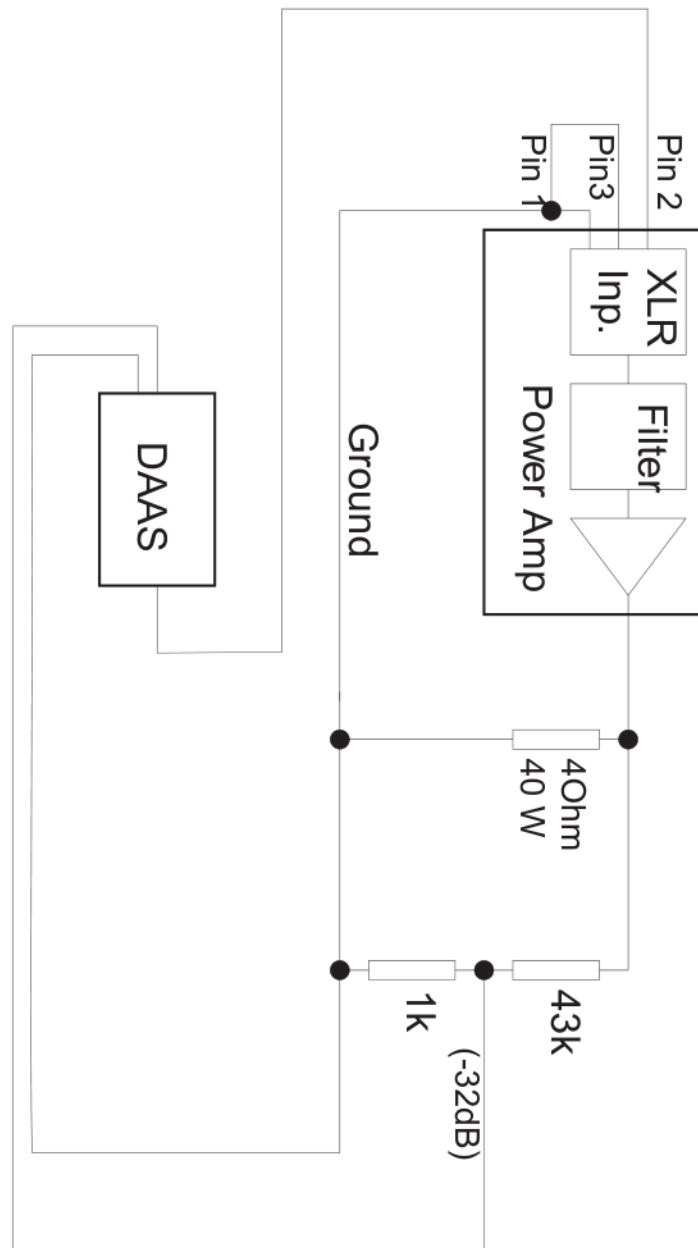

AmplifierMeasurement.