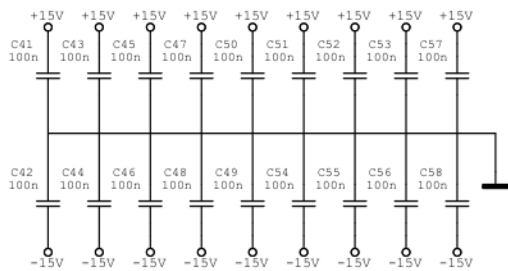

Title		P11A Adam Amplifier power supply	
Company		Hypex Electronics	
Author		Jan-Peter van Amerongen	
Size	B	Revision	1.0
Date:	July 01, 2004 10:25:00	Sheet	4 of 4