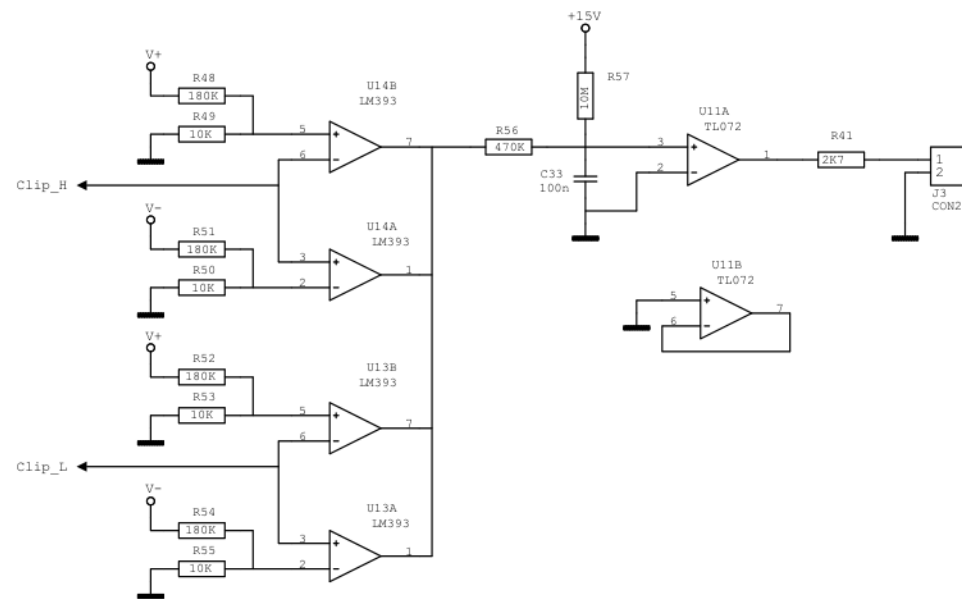

Title		P11A Adam Amplifier power supply	
Company		Hypex Electronics	
Author		Jan-Peter van Amerongen	
Size	B	Revision	1.0
Date:	July 01, 2004 10:25:00	Sheet	4 of 4