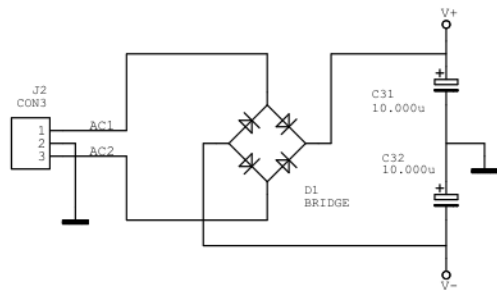

Title		P11A Adam Amplifier power supply	
Company		Hypex Electronics	
Author		Jan-Peter van Amerongen	
Size	B	Revision	1.0
Date:	July 01, 2004 10:25:00	Sheet	4 of 4