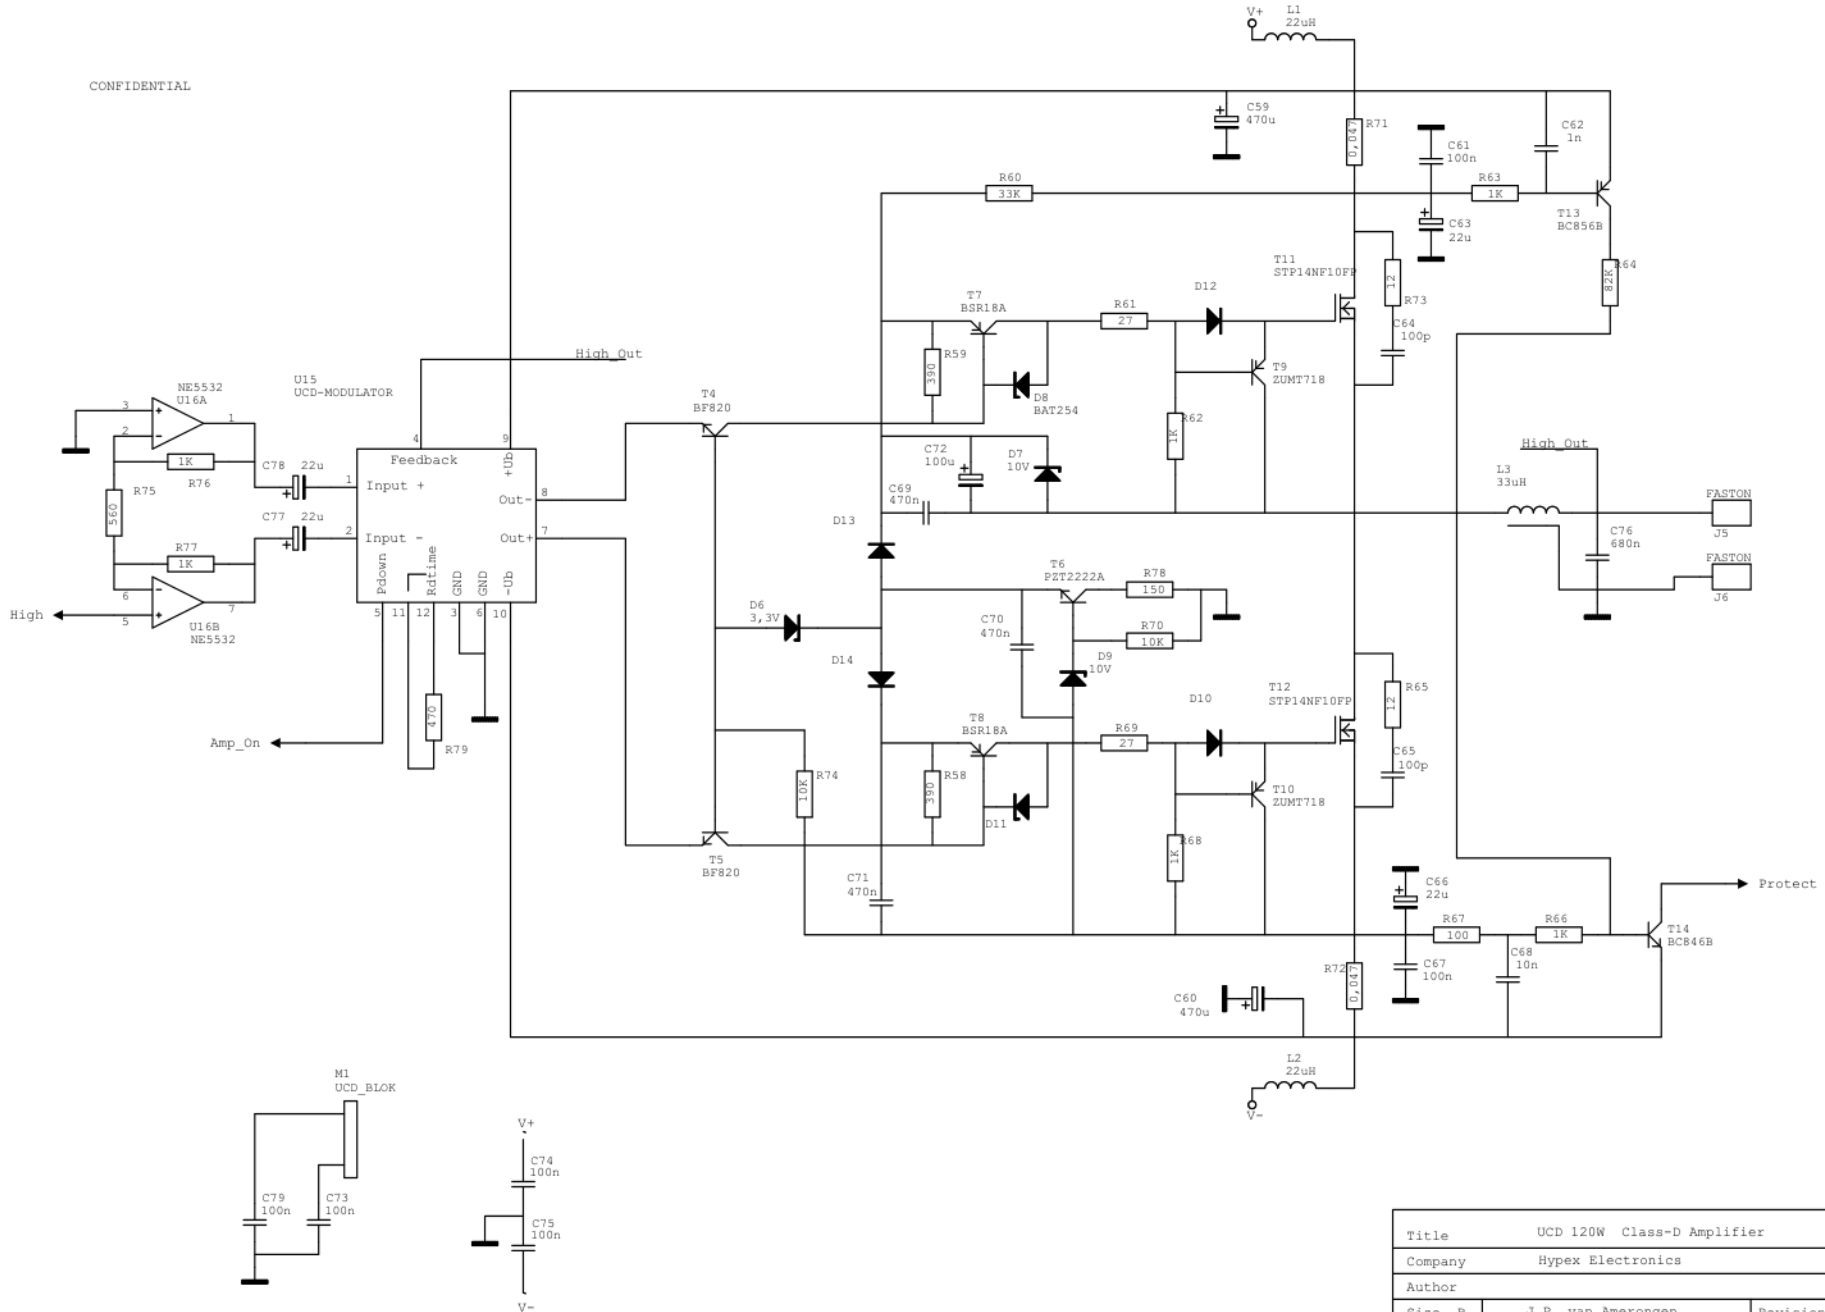

CONFIDENTIAL

Title			UCD 120W Class-D Amplifier		
Company			Hypex Electronics		
Author			J.P. van Amerongen		
Size	B		Revision	1.0	
Date:	July 01, 2004	10:23:00	Sheet	3 of 4