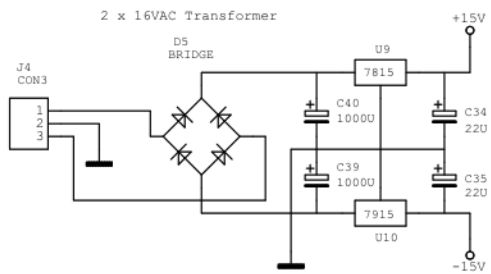

Title		P11A Adam Amplifier power supply	
Company		Hypex Electronics	
Author		Jan-Peter van Amerongen	
Size	B	Revision	1.0
Date:	July 01, 2004 10:25:00	Sheet	4 of 4