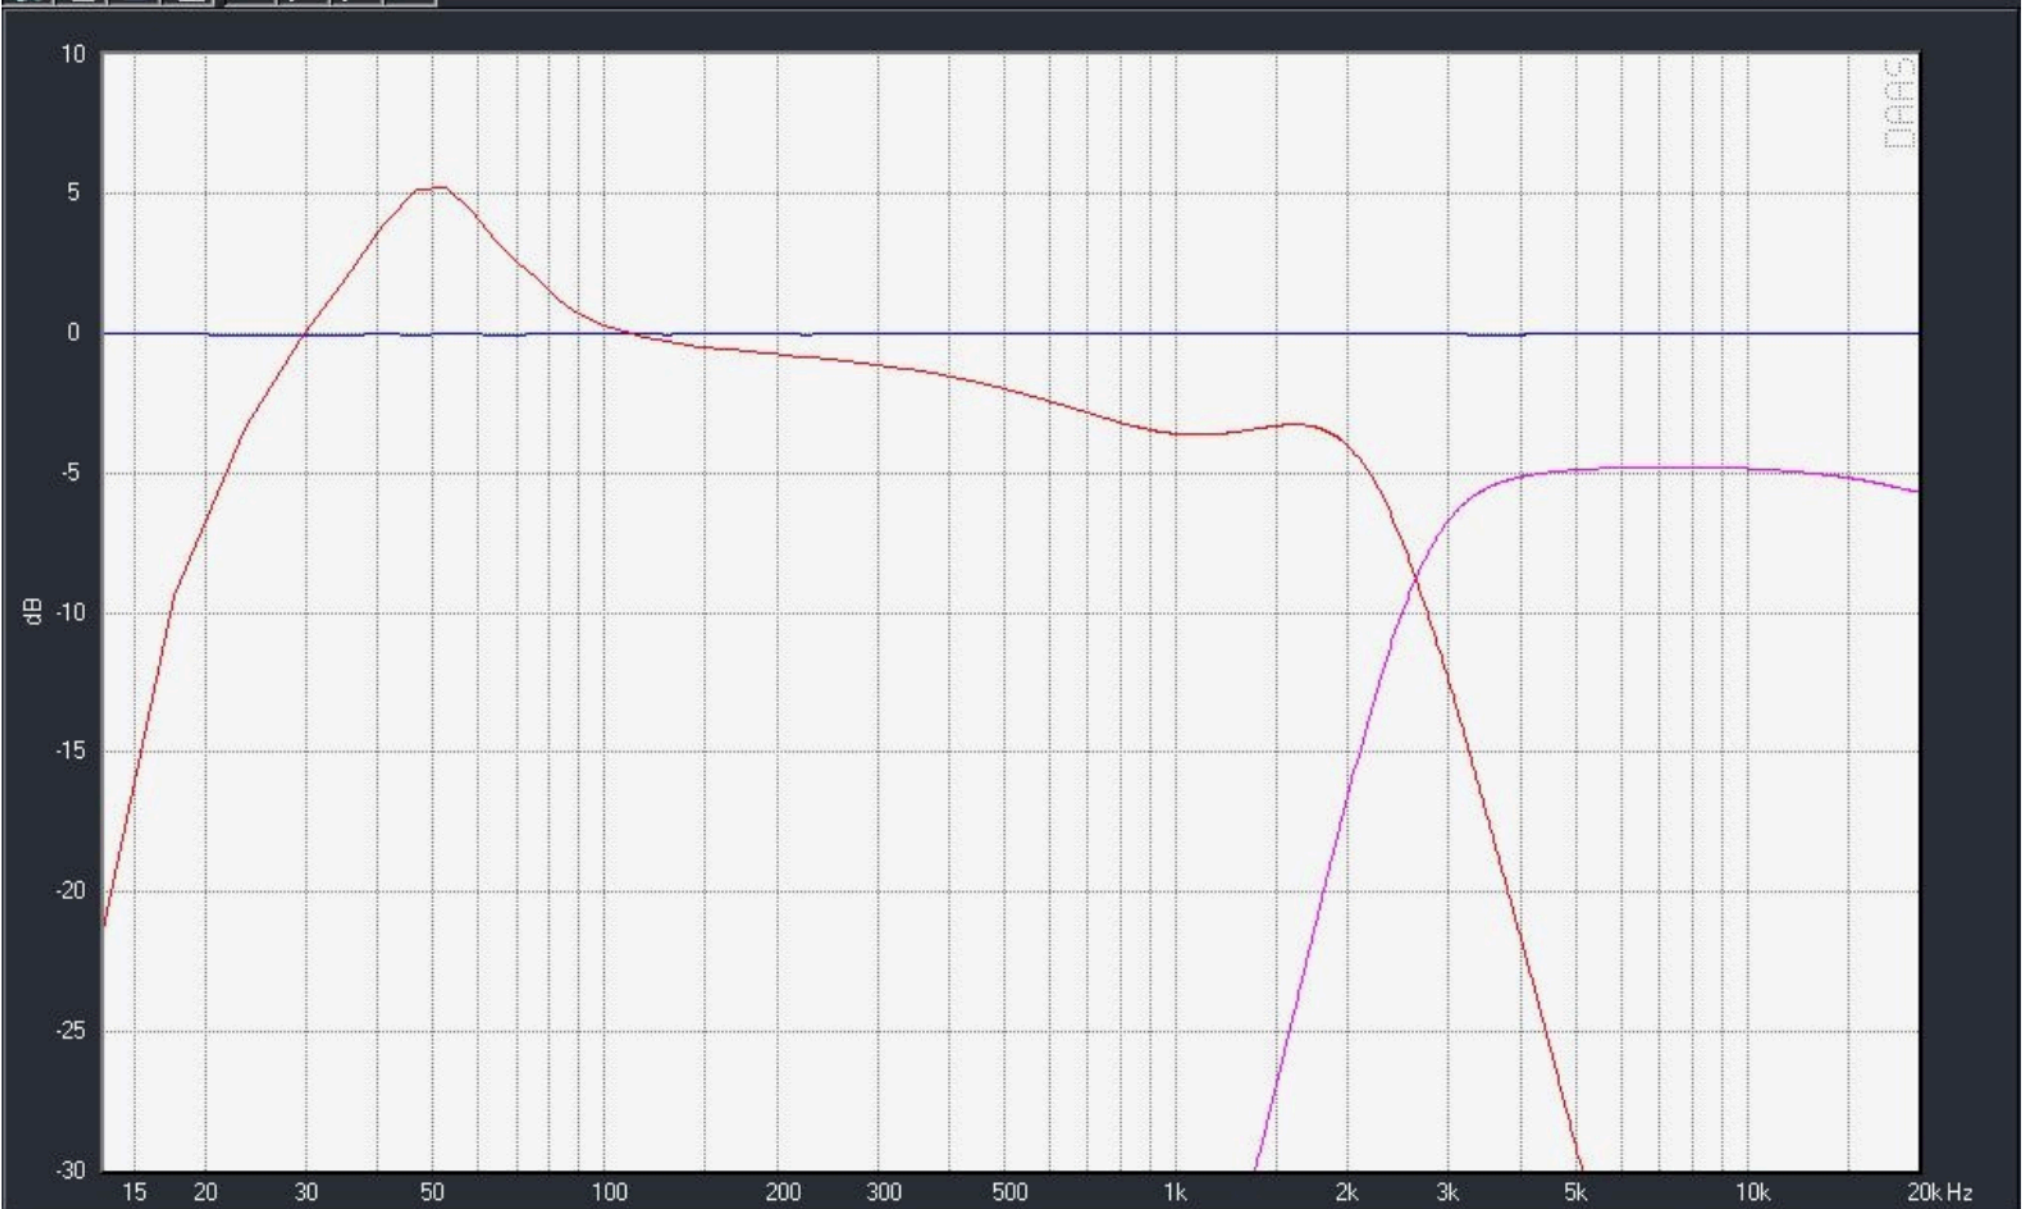

ADAM Audio

Active Studio Monitor

P11-A

UCD

C51 -> SMD?
 C28 erg krap
 shape spoelen

Title	P11A Adam Amplifier	Filter input
Company	Hypex Electronics	
Author	Jan-Peter van Amerongen	
Size	B	Revision 1.0
Date:	July 01, 2004 10:31:00	Sheet 1 of 4

CONFIDENTIAL

Title			UCD 120W Class-D Amplifier		
Company			Hypex Electronics		
Author			J.P. van Amerongen		
Size	B		Revision	1.0	
Date:	July 01, 2004	10:23:00	Sheet	3 of 4	

CONFIDENTIAL

Title			UCD 120W Class-D Amplifier		
Company			Hypex Electronics 1		
Author					
Size	B	J.P. van Amerongen	Revision		1.0
Date:	May 09, 2004	14:33:00	Sheet		2 of 4