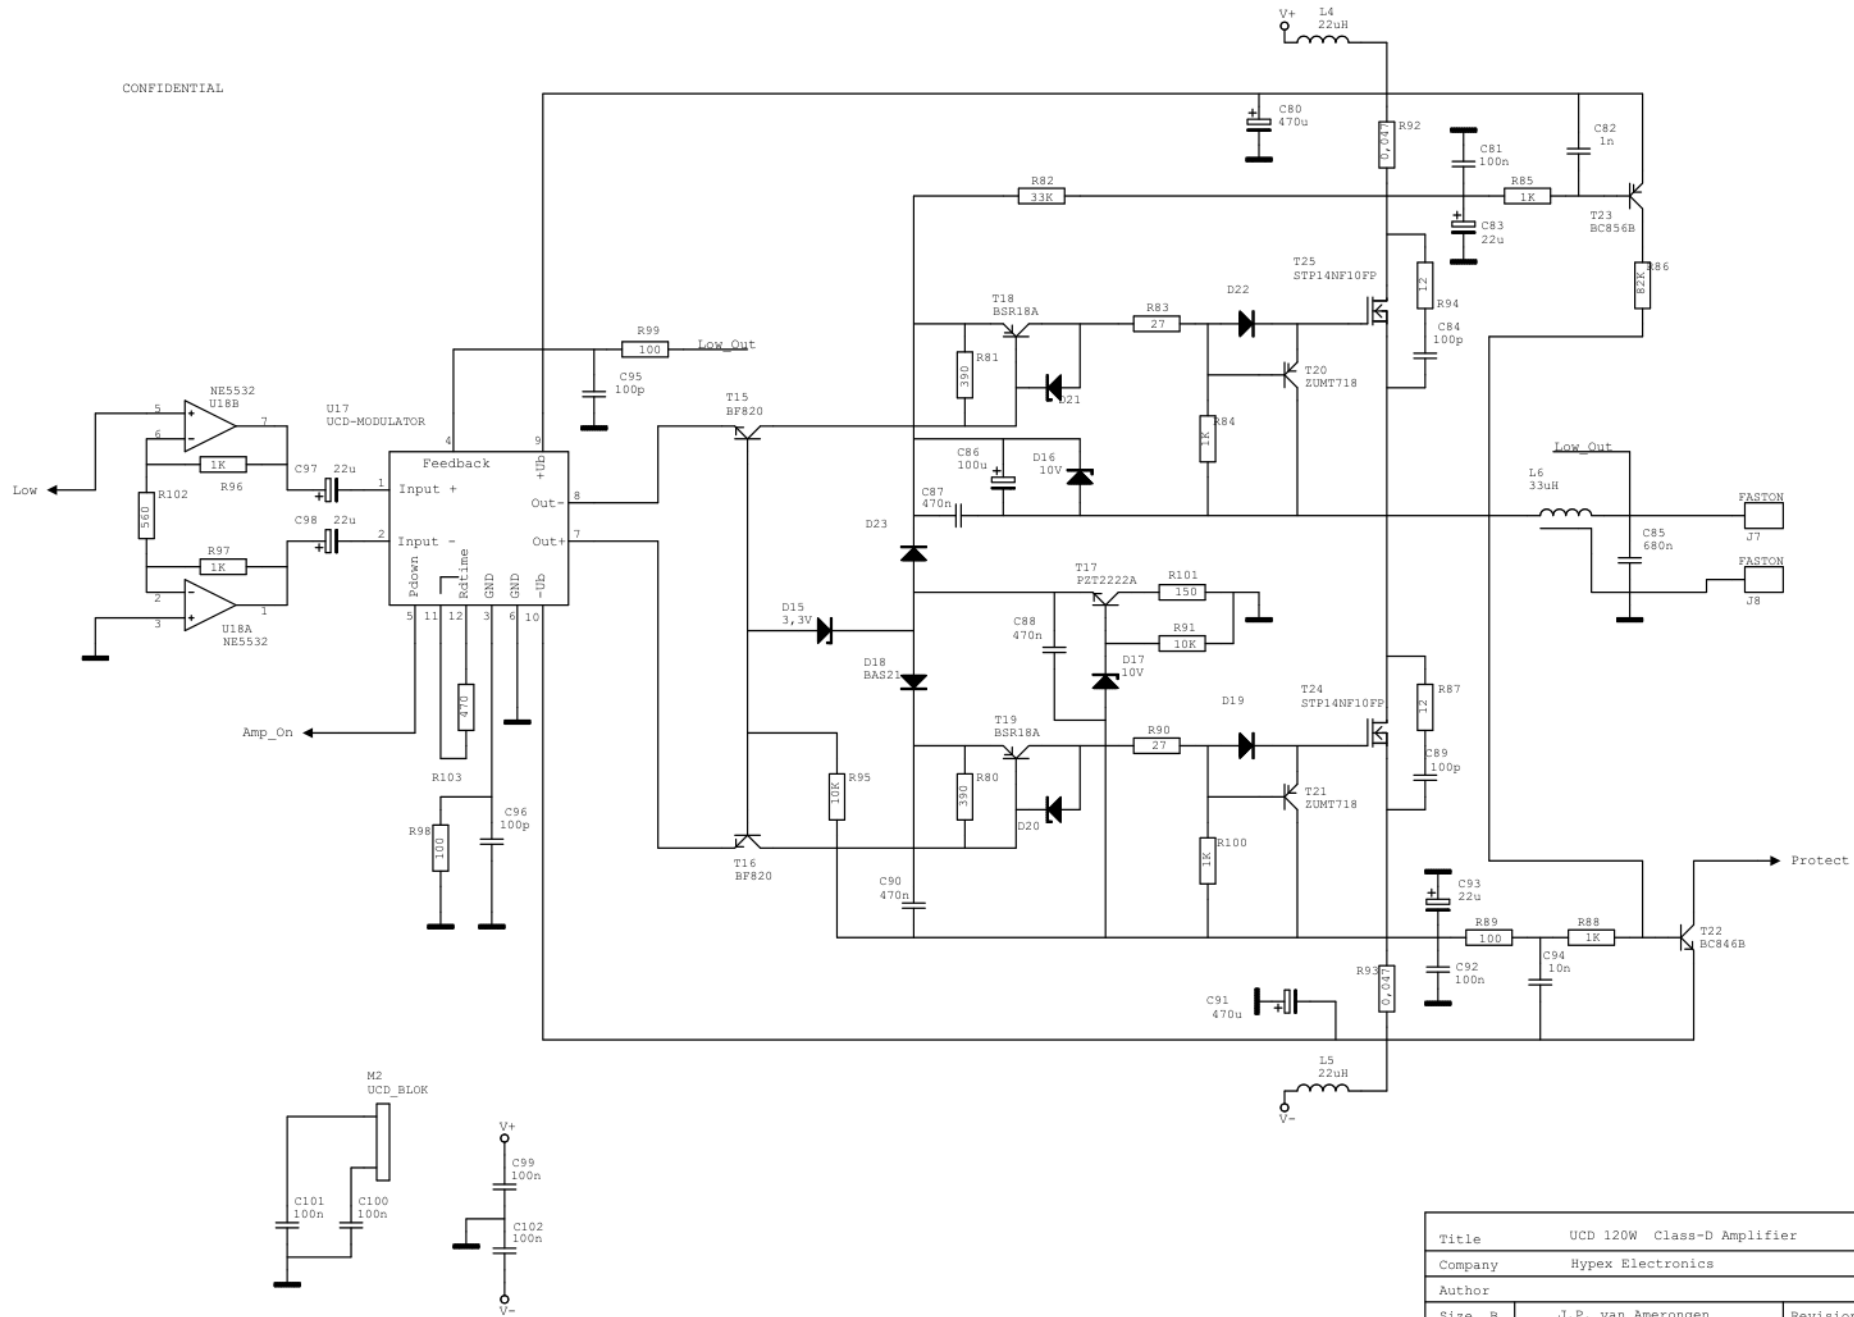

CONFIDENTIAL

Title			UCD 120W Class-D Amplifier		
Company			Hypex Electronics 1		
Author					
Size	B	J.P. van Amerongen	Revision		1.0
Date:	May 09, 2004	14:33:00	Sheet		2 of 4