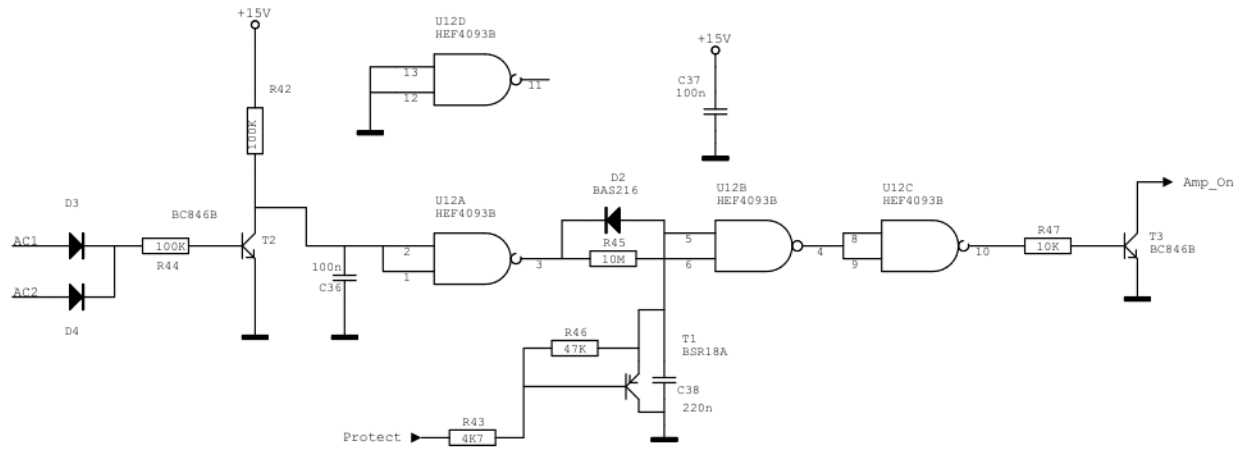

Title		P11A Adam Amplifier power supply	
Company		Hypex Electronics	
Author		Jan-Peter van Amerongen	
Size	B	Revision	1.0
Date:	July 01, 2004 10:25:00	Sheet	4 of 4