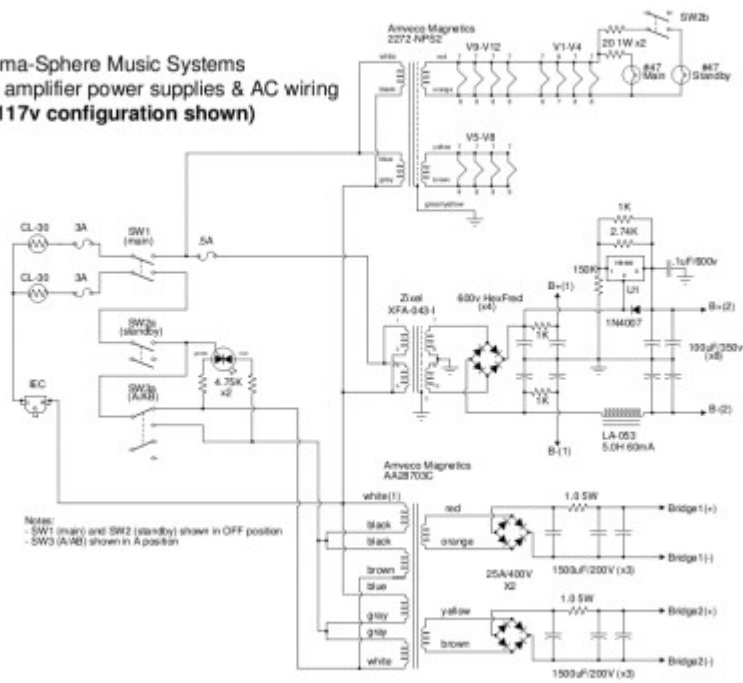

Atma-Sphere Music Systems  
M-60 Mk.II.3 amplifier power supplies & AC wiring  
(117v configuration shown)

Atma-Sphere Music Systems  
M-60 Mk.II.3 amplifier signal wiring

- Notes:
- V1-V4 62N7G
  - V5-V12 6X4
  - SW3 (AOM) shown in A position
  - V5-V6, V8-V12 repeat complete blocks shown inside dashed lines.