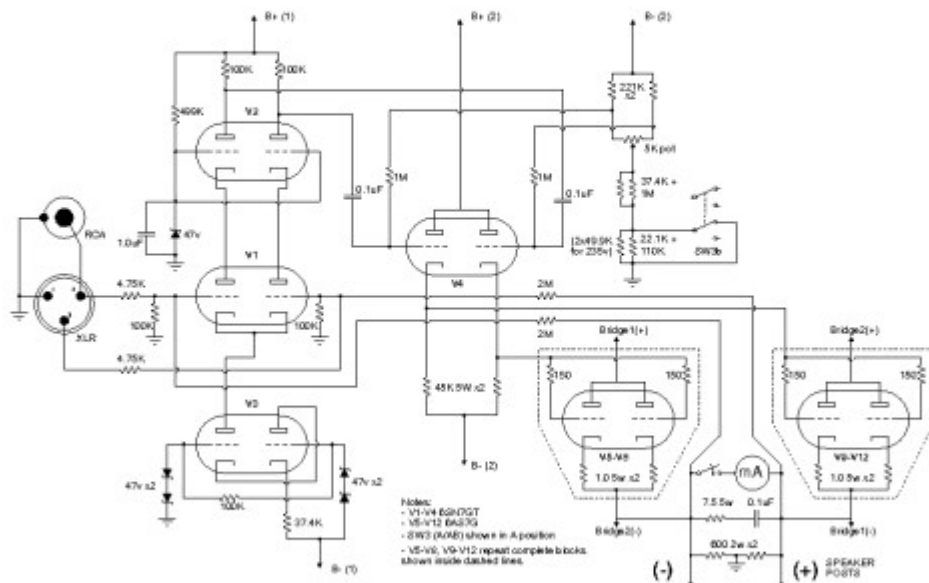

Atma-Sphere Music Systems  
M-60 Mk.II.3 amplifier power supplies & AC wiring  
(117v configuration shown)

Atma-Sphere Music Systems  
M-60 Mk.II.3 amplifier signal wiring

- Notes:
- V1-V4 62N7G
  - V5-V12 6X4
  - SW3 (AOM) shown in A position
  - V5-V6, V8-V12 repeat complete blocks shown inside dashed lines.