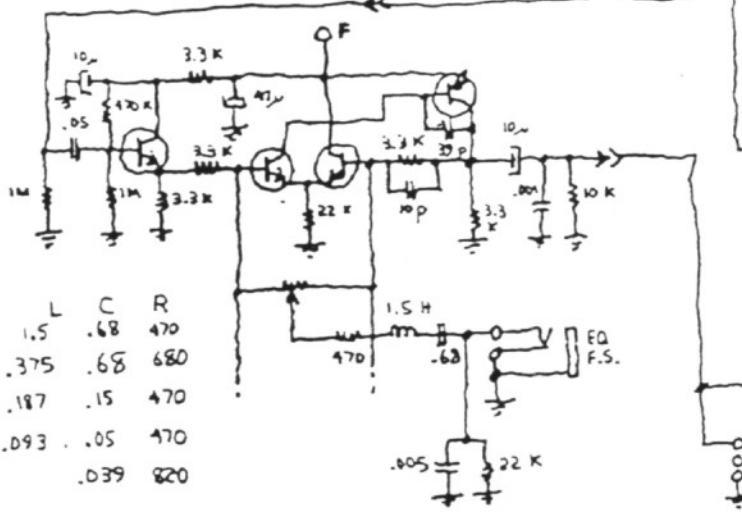

	L	C	R
100HZ F ₁	.15	.68	470
280HZ F ₂	.375	.68	680
1000HZ F ₃	.187	.15	470
2.5KHZ F ₄	.093	.05	470
5KHZ F ₅		.039	820

REV. B JAN 15 80

acoustic

SCALE: NONE APPROVED BY: *[Signature]*

DATE: REV 11/5/80

Models: 165 - 164 - 160 TUBE GUITAR AMPLIFIERS