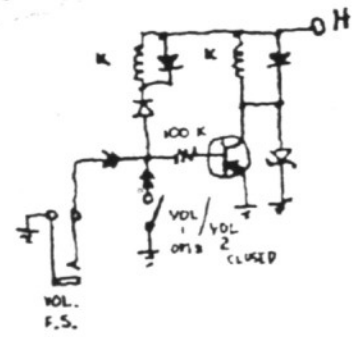

	L	C	R
100HZ F ₁	.15	.68	470
280HZ F ₂	.375	.68	680
1000HZ F ₃	.187	.15	470
2.5KHZ F ₄	.093	.05	470
5KHZ F ₅		.039	820

REV. B JAN 15 80

acoustic

SCALE: NONE APPROVED BY: *[Signature]*

DATE: REV 11/5/80

Models: 165 - 164 - 160 TUBE GUITAR AMPLIFIERS