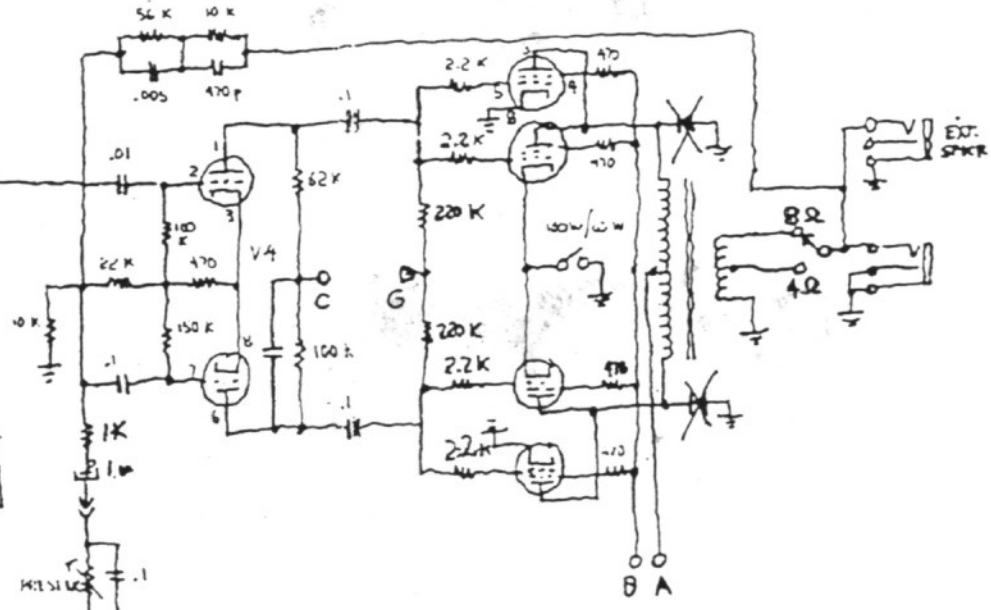

	L	C	R
100HZ F ₁	.15	.68	470
280HZ F ₂	.375	.68	680
1000HZ F ₃	.187	.15	470
2.5KHZ F ₄	.093	.05	470
5KHZ F ₅		.039	820

REV. B JAN 15 80

acoustic

SCALE: NONE APPROVED BY: *[Signature]*

DATE: REV 11/5/80

Models: 165 - 164 - 160 TUBE GUITAR AMPLIFIERS