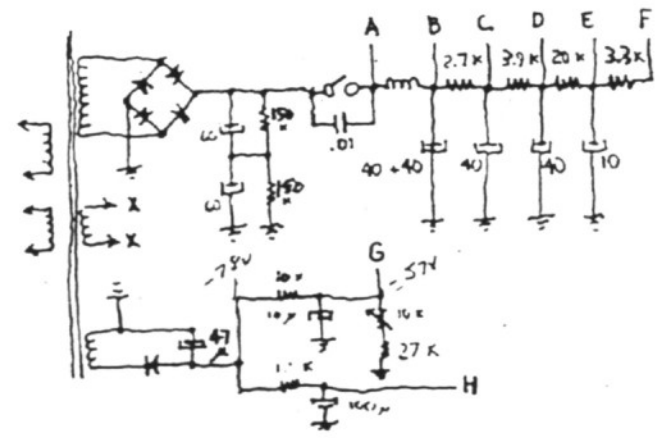

	L	C	R
100HZ F ₁	.15	.68	470
280HZ F ₂	.375	.68	680
1000HZ F ₃	.187	.15	470
2.5KHZ F ₄	.093	.05	470
5KHZ F ₅		.039	820

REV. B JAN 15 80

acoustic

SCALE: NONE APPROVED BY: *[Signature]*

DATE: REV 11/5/80

Models: 165 - 164 - 160 TUBE GUITAR AMPLIFIERS