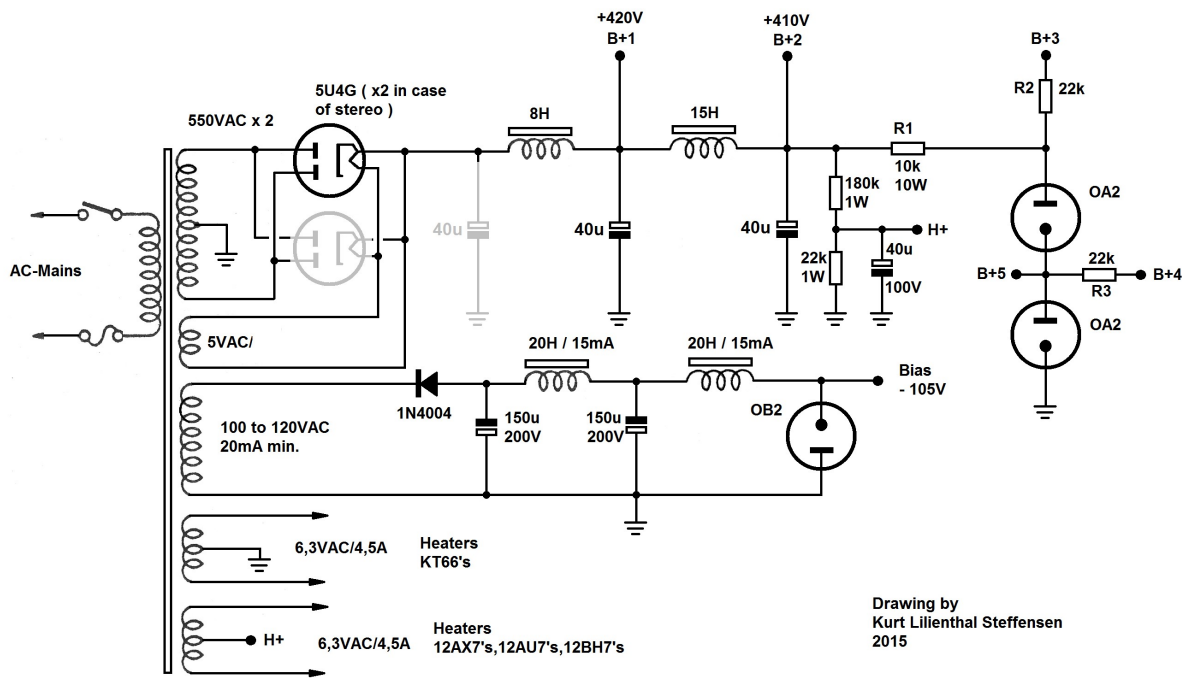

Golden Ear Laboratory Amplifier
by Joseph Marshall
1956

Drawing by
 Kurt Lilienthal Steffensen
 2015