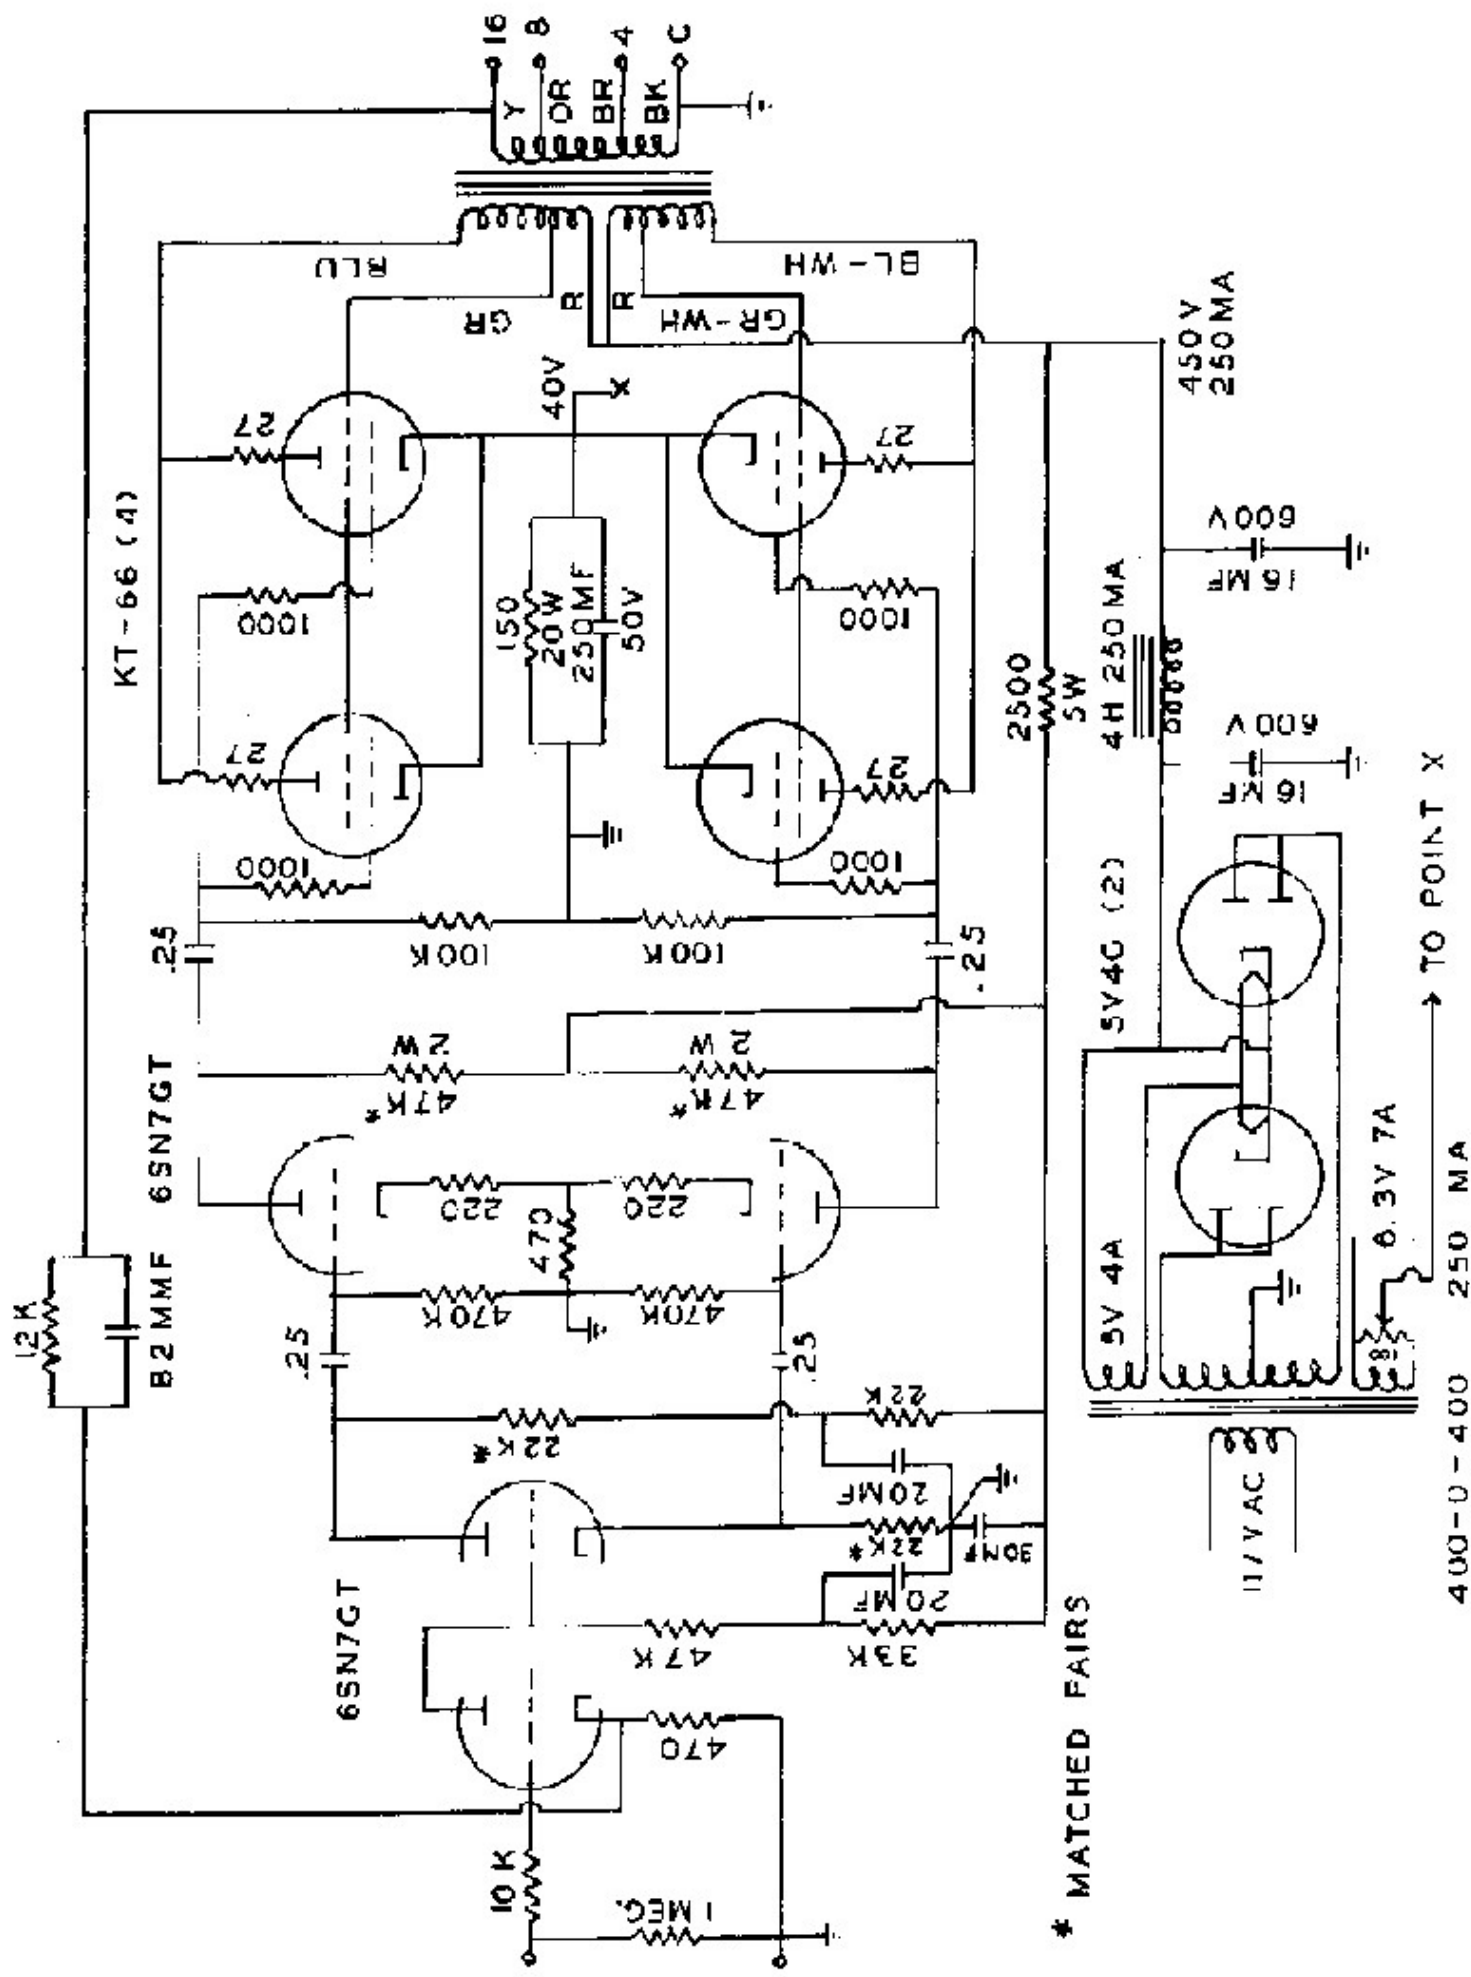

PUSH PULL PARALLEL ULTRA LINEAR AMPLIFIER

* MATCHED PAIRS

TO POINT X
400-0-400 250 MA