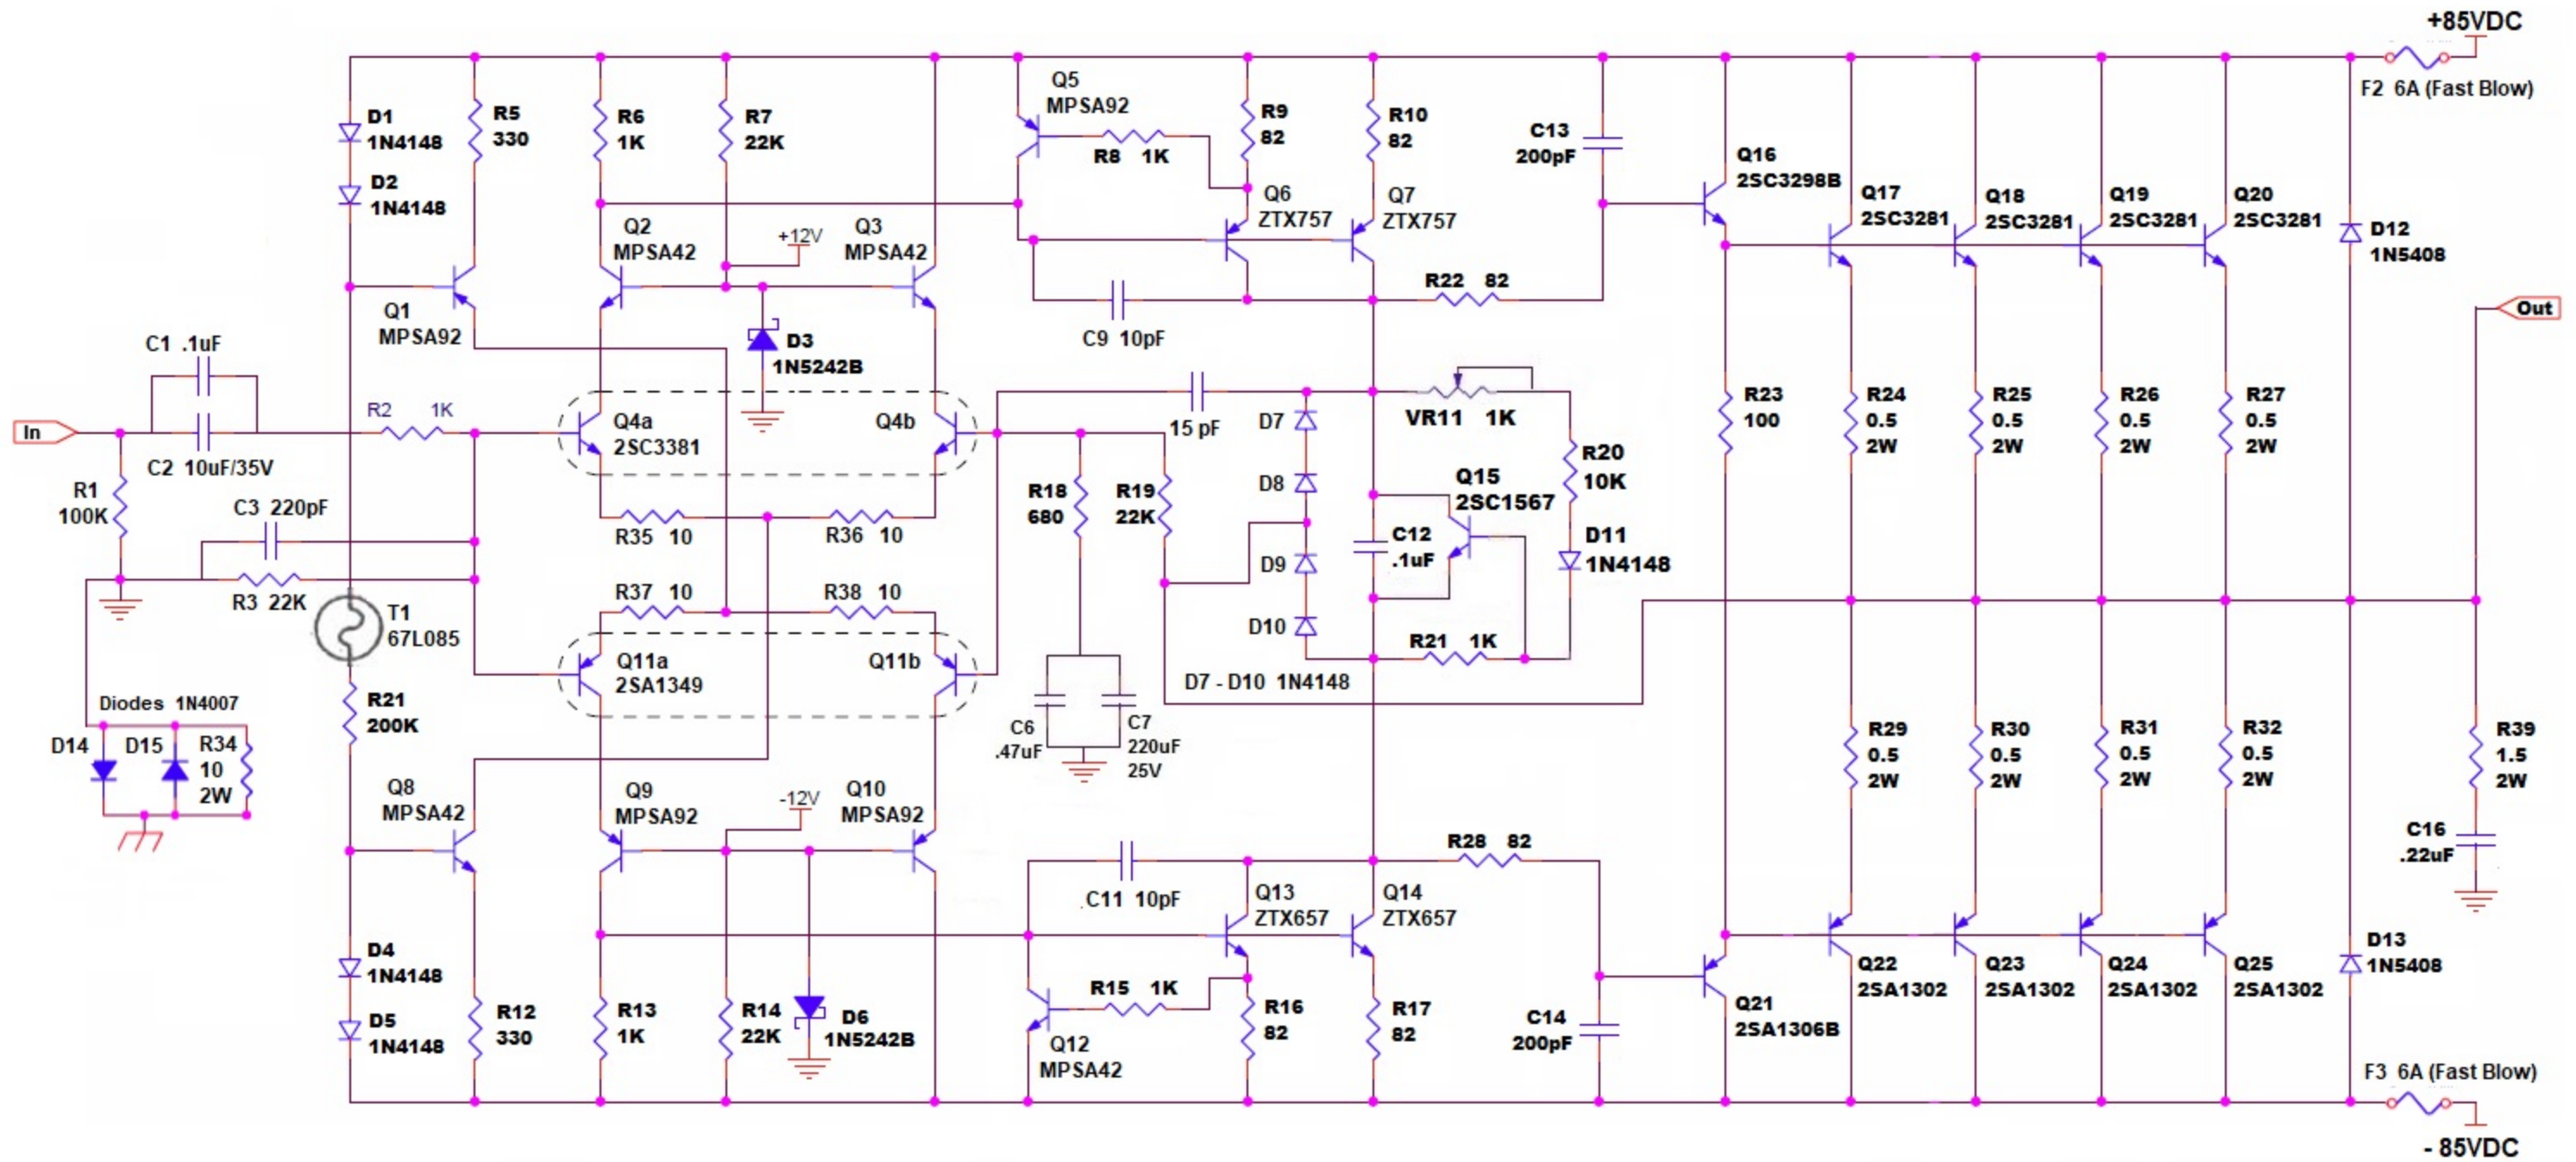

# Acurus A200 & A200X3 2nd Gen (Faceplate with oval cutout)

 - Chassis Ground  
 - Audio Circuit Ground

KC