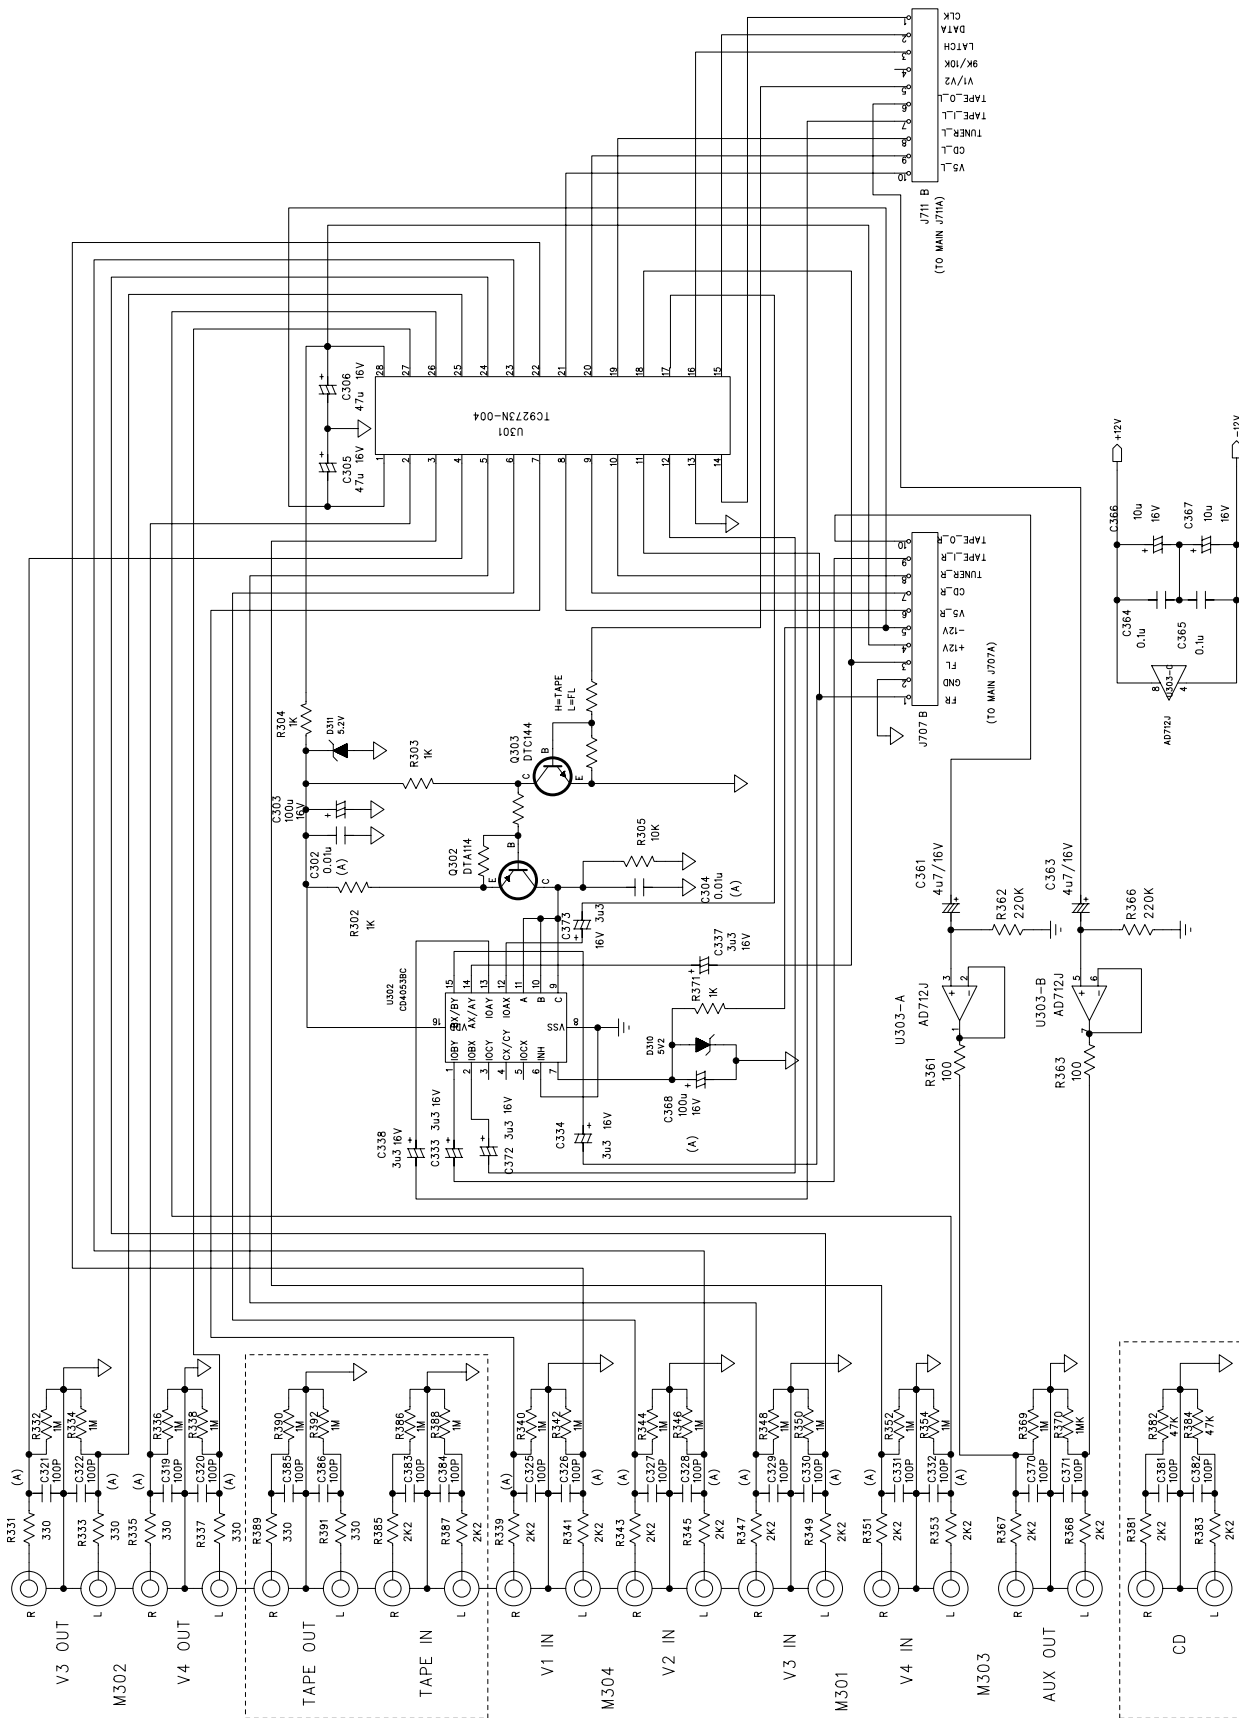

AC3/DTS

TUNER

S-VIDEO

AUDIO

PSU

**AC3/DTS BOARD**  
**U101: 74HC153**

**AC3/DTS BOARD**  
**U102: 74HC157**

**AC3/DTS BOARD**  
**U103: CS5331A**