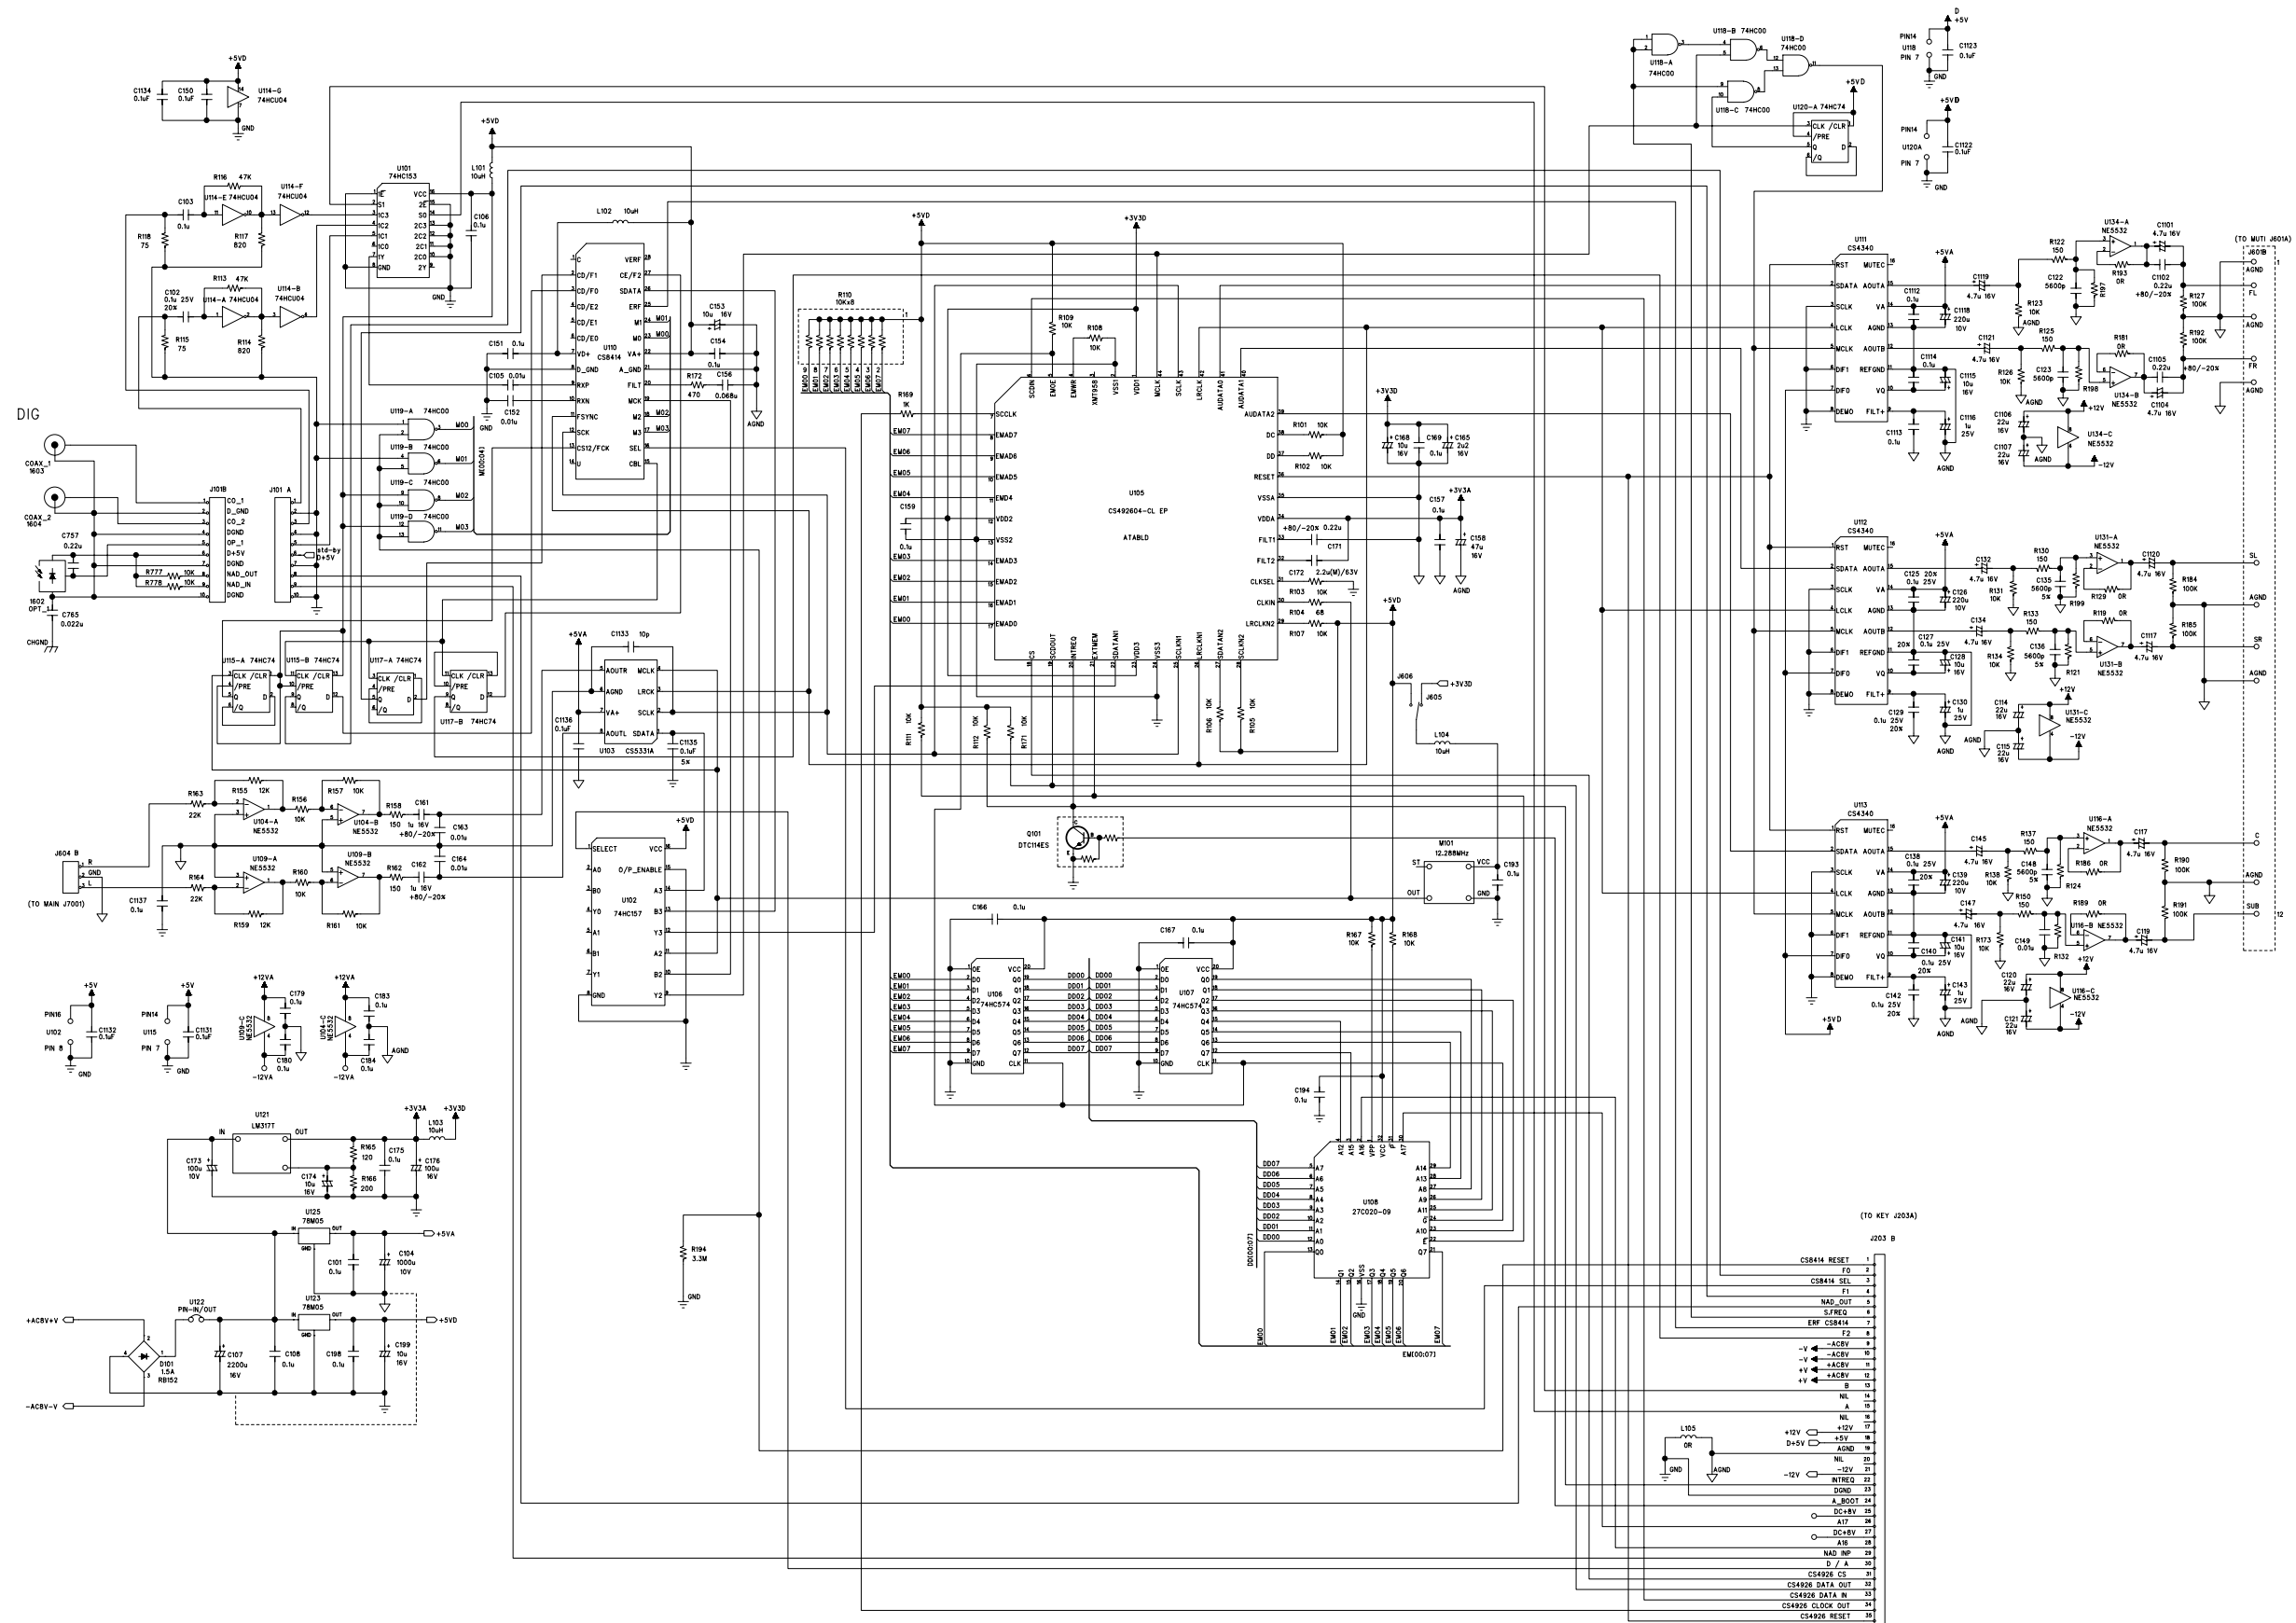

AC3/DTS

TUNER

S-VIDEO

AUDIO

PSU

**AC3/DTS BOARD**  
**U101: 74HC153**

**AC3/DTS BOARD**  
**U102: 74HC157**

**AC3/DTS BOARD**  
**U103: CS5331A**