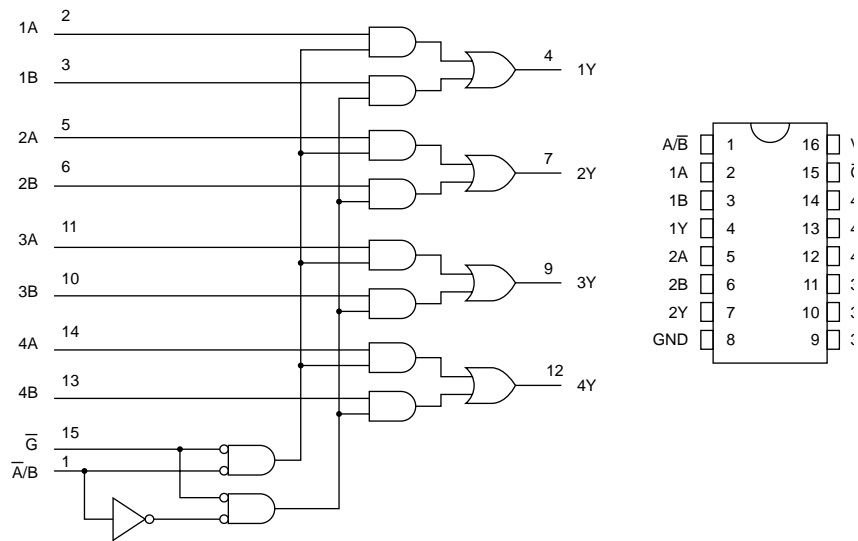

AC3/DTS

TUNER

S-VIDEO

AUDIO

PSU

**AC3/DTS BOARD**  
**U101: 74HC153**

**AC3/DTS BOARD**  
**U102: 74HC157**

**AC3/DTS BOARD**  
**U103: CS5331A**