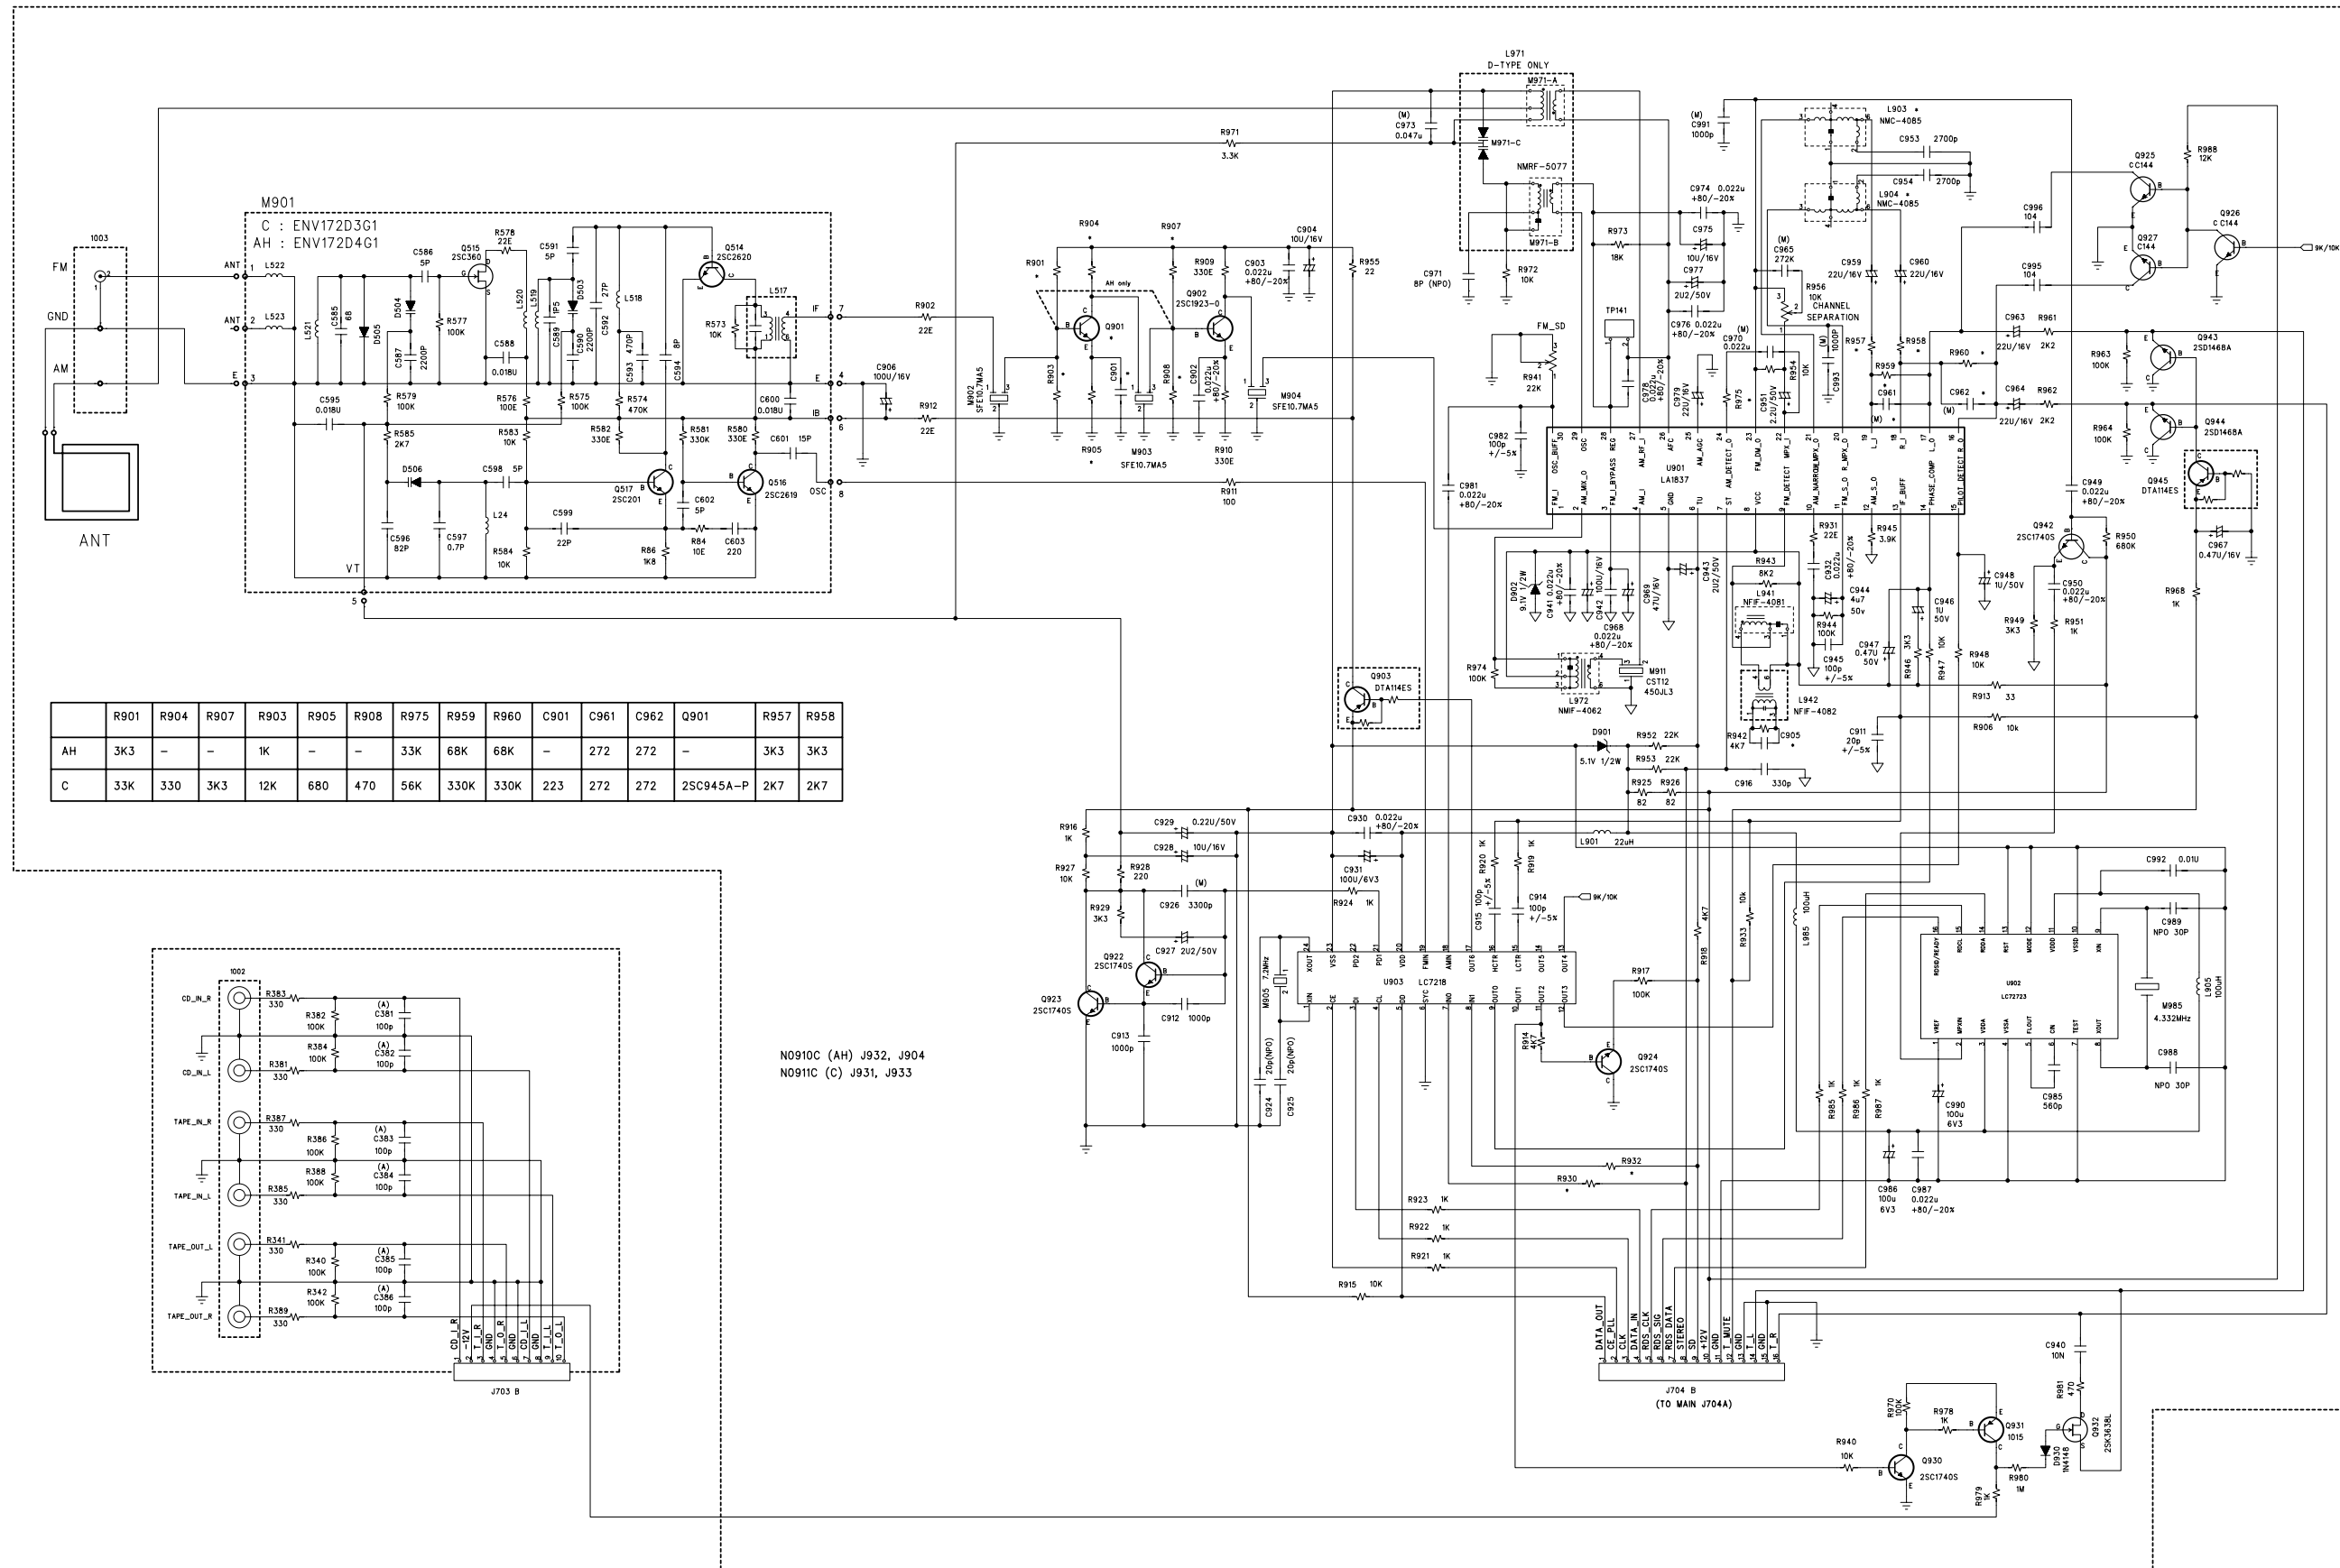

AC3/DTS

TUNER

S-VIDEO

AUDIO

PSU

**AC3/DTS BOARD**  
**U101: 74HC153**

**AC3/DTS BOARD**  
**U102: 74HC157**

**AC3/DTS BOARD**  
**U103: CS5331A**