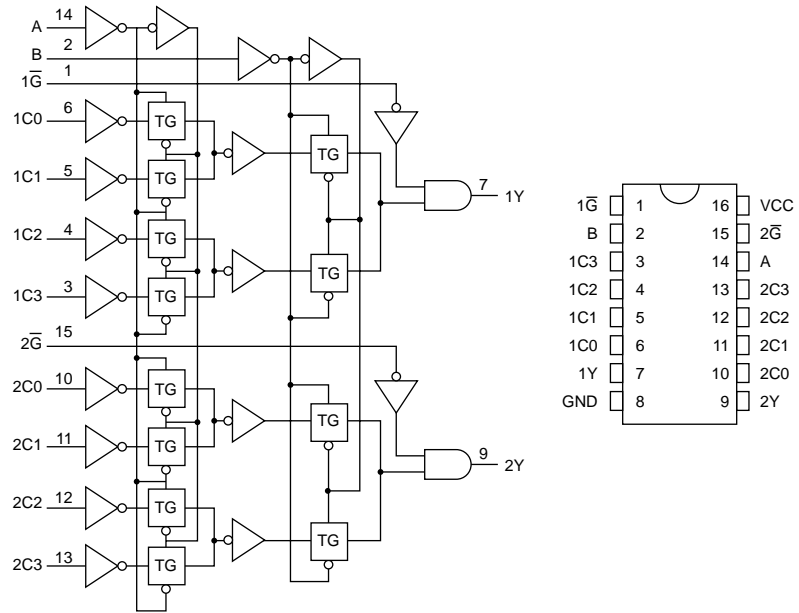

AC3/DTS

TUNER

S-VIDEO

AUDIO

PSU

**AC3/DTS BOARD**  
**U101: 74HC153**

**AC3/DTS BOARD**  
**U102: 74HC157**

**AC3/DTS BOARD**  
**U103: CS5331A**