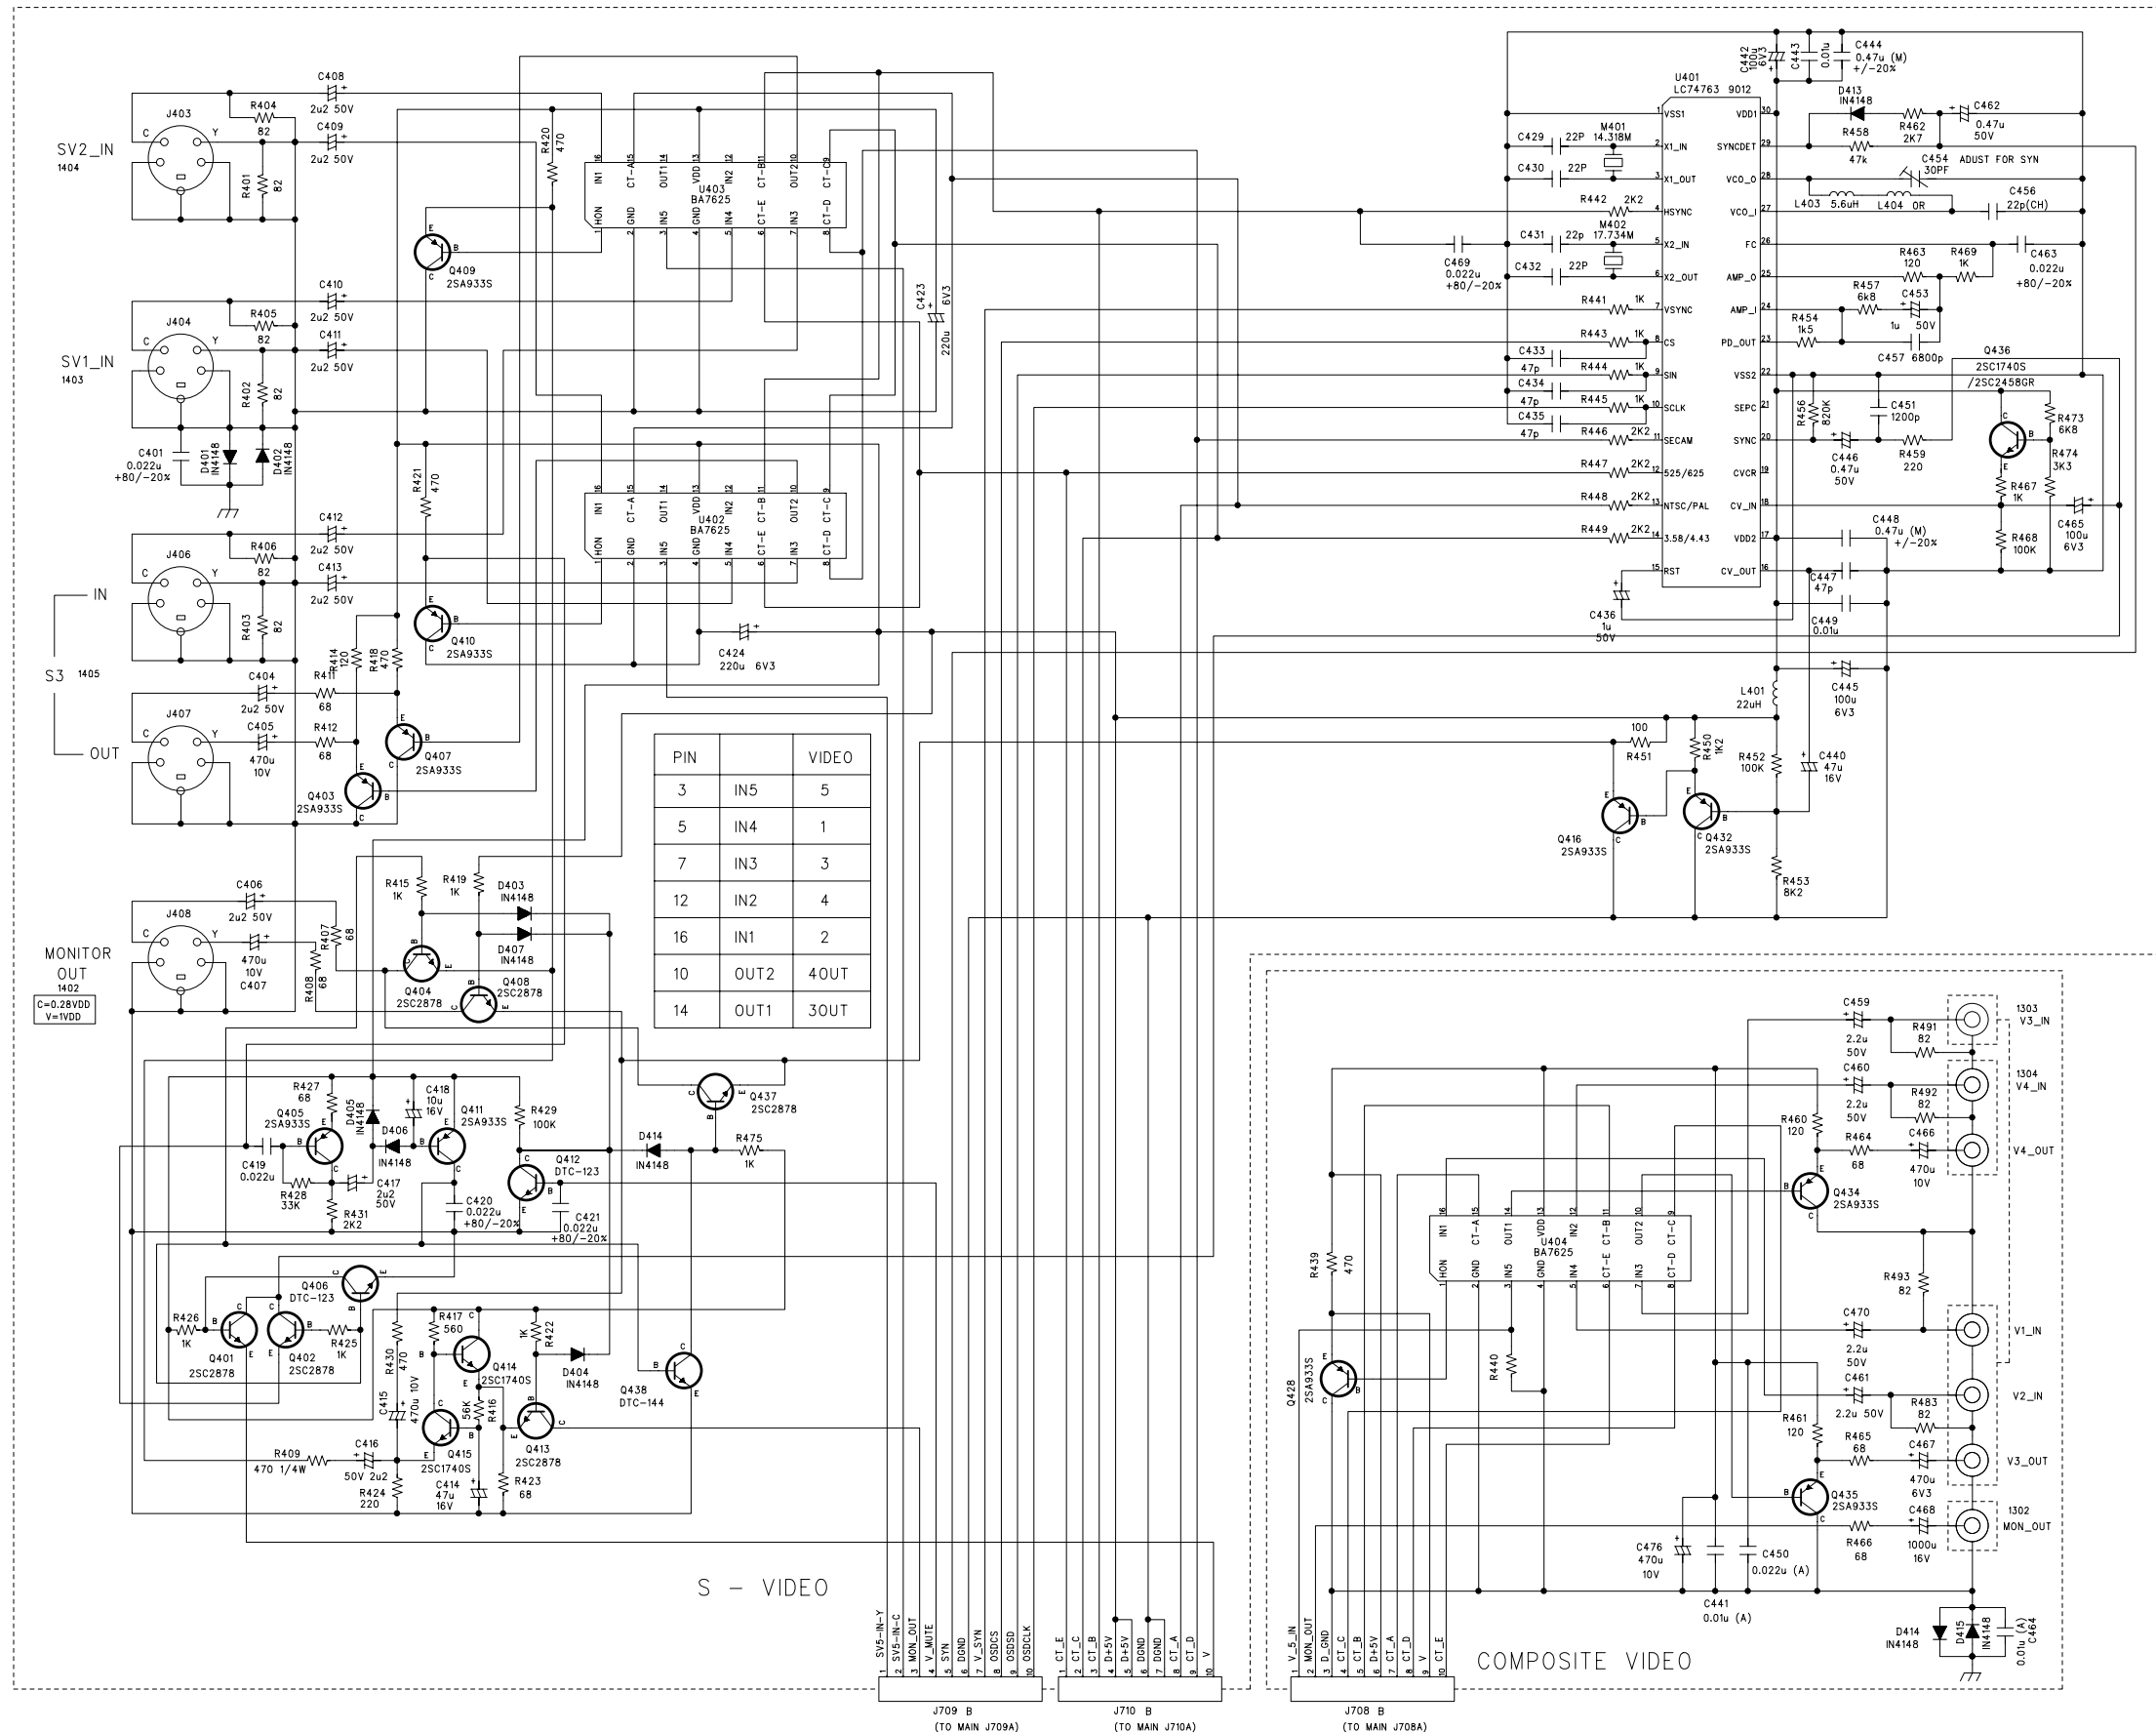

AC3/DTS

TUNER

S-VIDEO

AUDIO

PSU

**AC3/DTS BOARD**  
**U101: 74HC153**

**AC3/DTS BOARD**  
**U102: 74HC157**

**AC3/DTS BOARD**  
**U103: CS5331A**