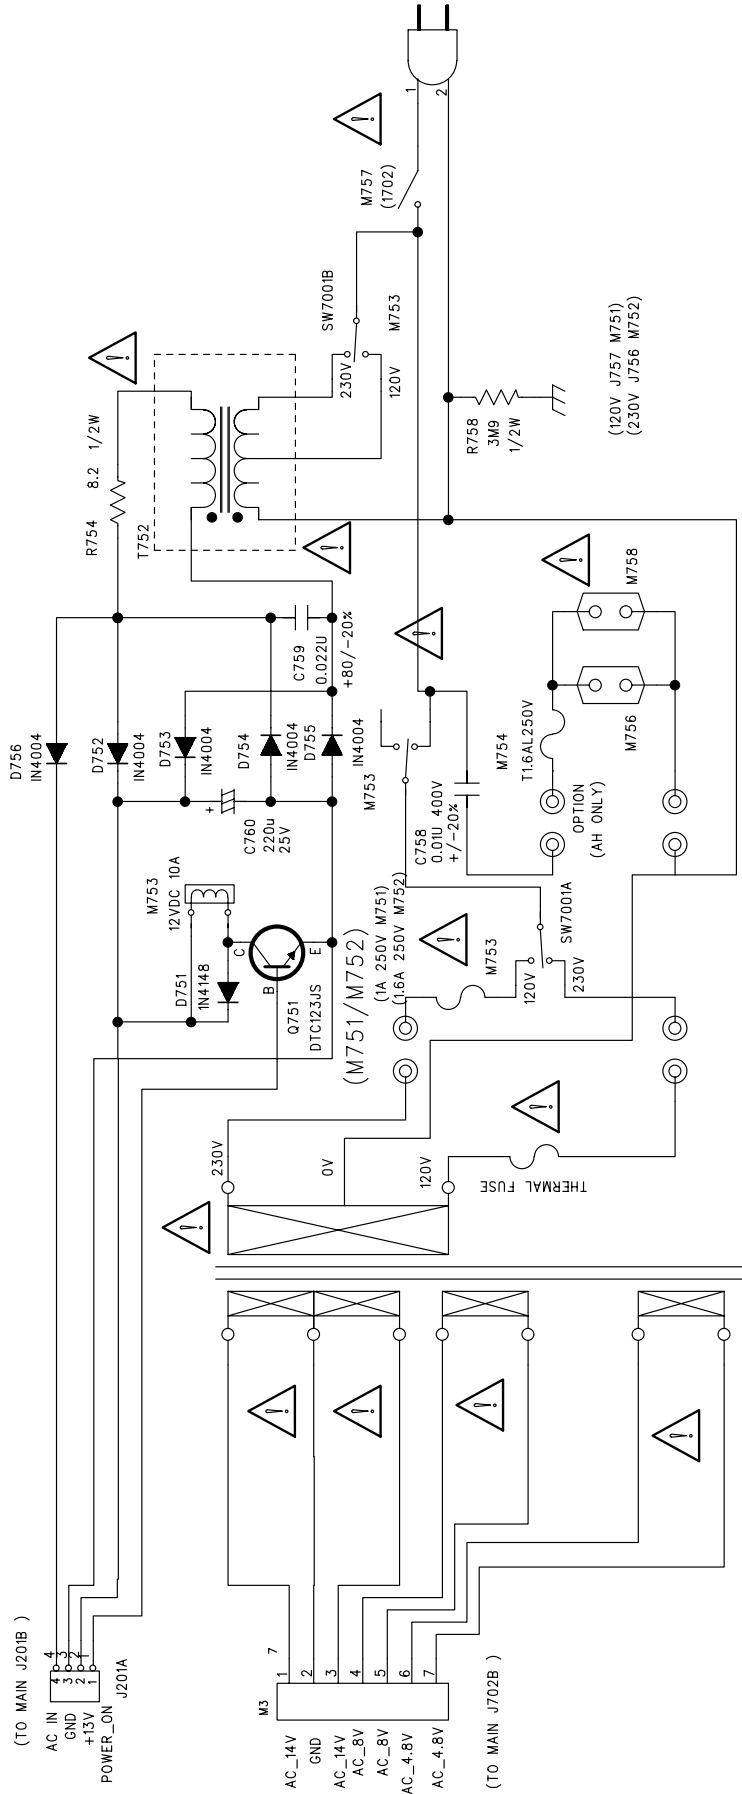

AC3/DTS

TUNER

S-VIDEO

AUDIO

PSU

**AC3/DTS BOARD**  
**U101: 74HC153**

**AC3/DTS BOARD**  
**U102: 74HC157**

**AC3/DTS BOARD**  
**U103: CS5331A**