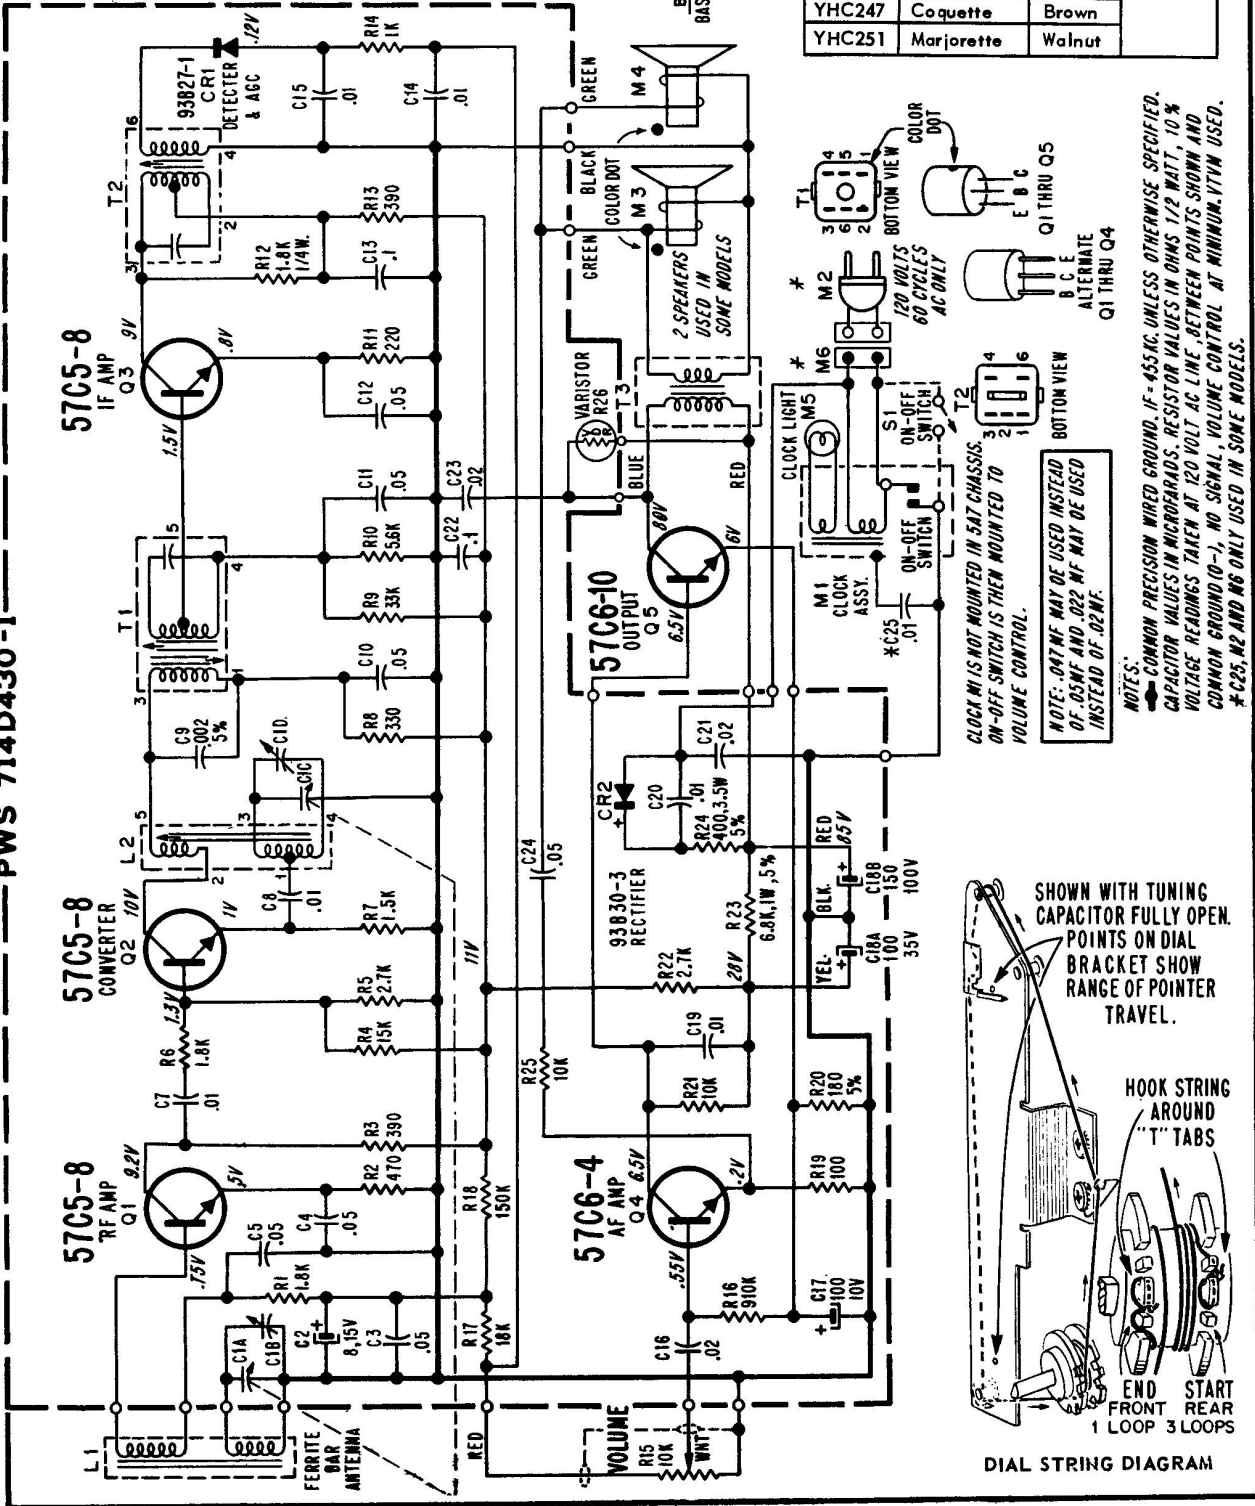

Admiral CORPORATION

pdf made by KareDany

PWS 714D430-1

MODEL CHART			
MODEL	NAME	COLOR	CHASSIS
YH203	Varsity	White	5A7
YH207	Varsity	Beige	
YH211	Musical	Walnut	
YHC223	Mount Clair	White	5A7A
YHC237	Zephyr	Beige	
YHC243	Coquette	White	
YHC247	Coquette	Brown	
YHC251	Marjorette	Walnut	

NOTES:

- *COMMON PRECISION WIRED GROUND IF = 455 KC. UNLESS OTHERWISE SPECIFIED.
- *COMMON VALUES IN MICROFARADS. RESISTOR VALUES IN OHMS 1/2 WATT, 10% VOLTAGE READINGS TAKEN AT 120 VOLT AC LINE. BETWEEN POINTS SHOWN AND COMMON GROUND (0-1), NO SIGNAL, VOLUME CONTROL AT MINIMUM. ITVM USED.
- *C25, M2 AND M6 ONLY USED IN SOME MODELS.

CLOCK M1 IS NOT MOUNTED IN 5A7 CHASSIS. ON-OFF SWITCH IS THEN MOUNTED TO VOLUME CONTROL.

NOTE: .047 MF MAY BE USED INSTEAD OF .05 MF AND .022 MF MAY BE USED INSTEAD OF .02 MF.

120 VOLTS 60 CYCLES AC ONLY

Q1 THRU Q5 ALTERNATE Q1 THRU Q4

120 VOLTS 60 CYCLES AC ONLY

Q1 THRU Q5 ALTERNATE Q1 THRU Q4