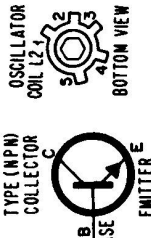

Admiral CORPORATION

pdf made by KareDany

PWS 714D430-1