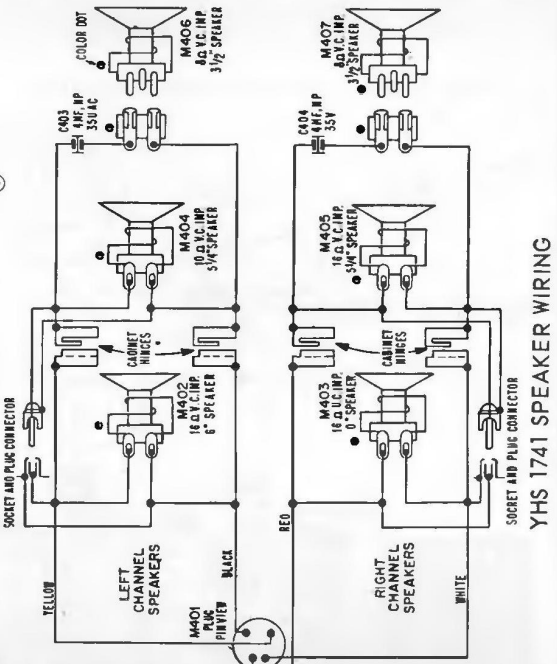

Admiral

pdf made by KareDany

MODEL CHART				
MODEL	NAME	COLOR	CHANGER	CHASSIS
YHS1741	Minstrel	Black	RC7W5S-67BB	8M3
YHS1771C	Virtuoso	Block	RC7W5S-67BB or RC7W5W-67BB	

TOP VIEW OF CHASSIS OPENED FOR SERVICING