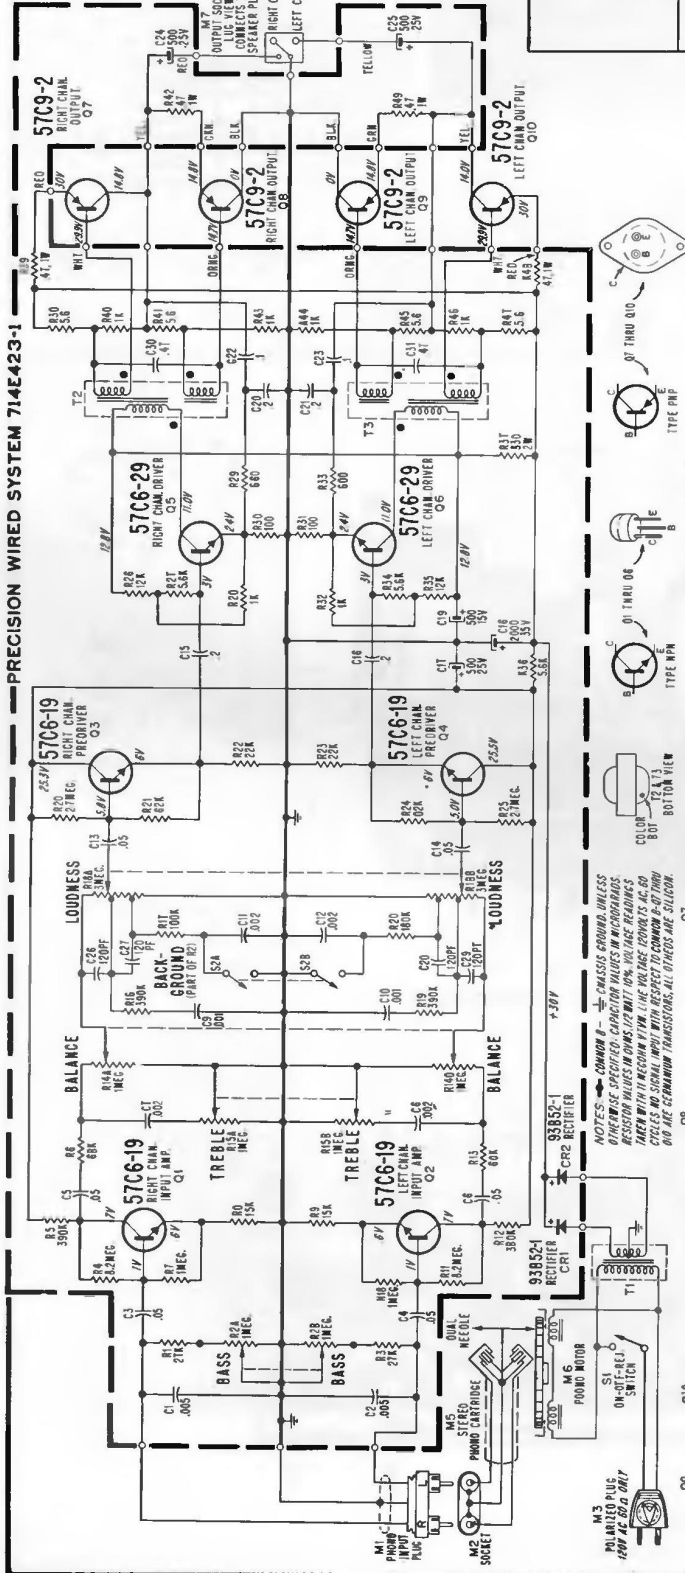

Admiral

pdf made by KareDany

MODEL CHART				
MODEL	NAME	COLOR	CHANGER	CHASSIS
YHS1741	Minstrel	Black	RC7W5S-67BB	8M3
YHS1771C	Virtuoso	Block	RC7W5S-67BB or RC7W5W-67BB	

TOP VIEW OF CHASSIS OPENED FOR SERVICING