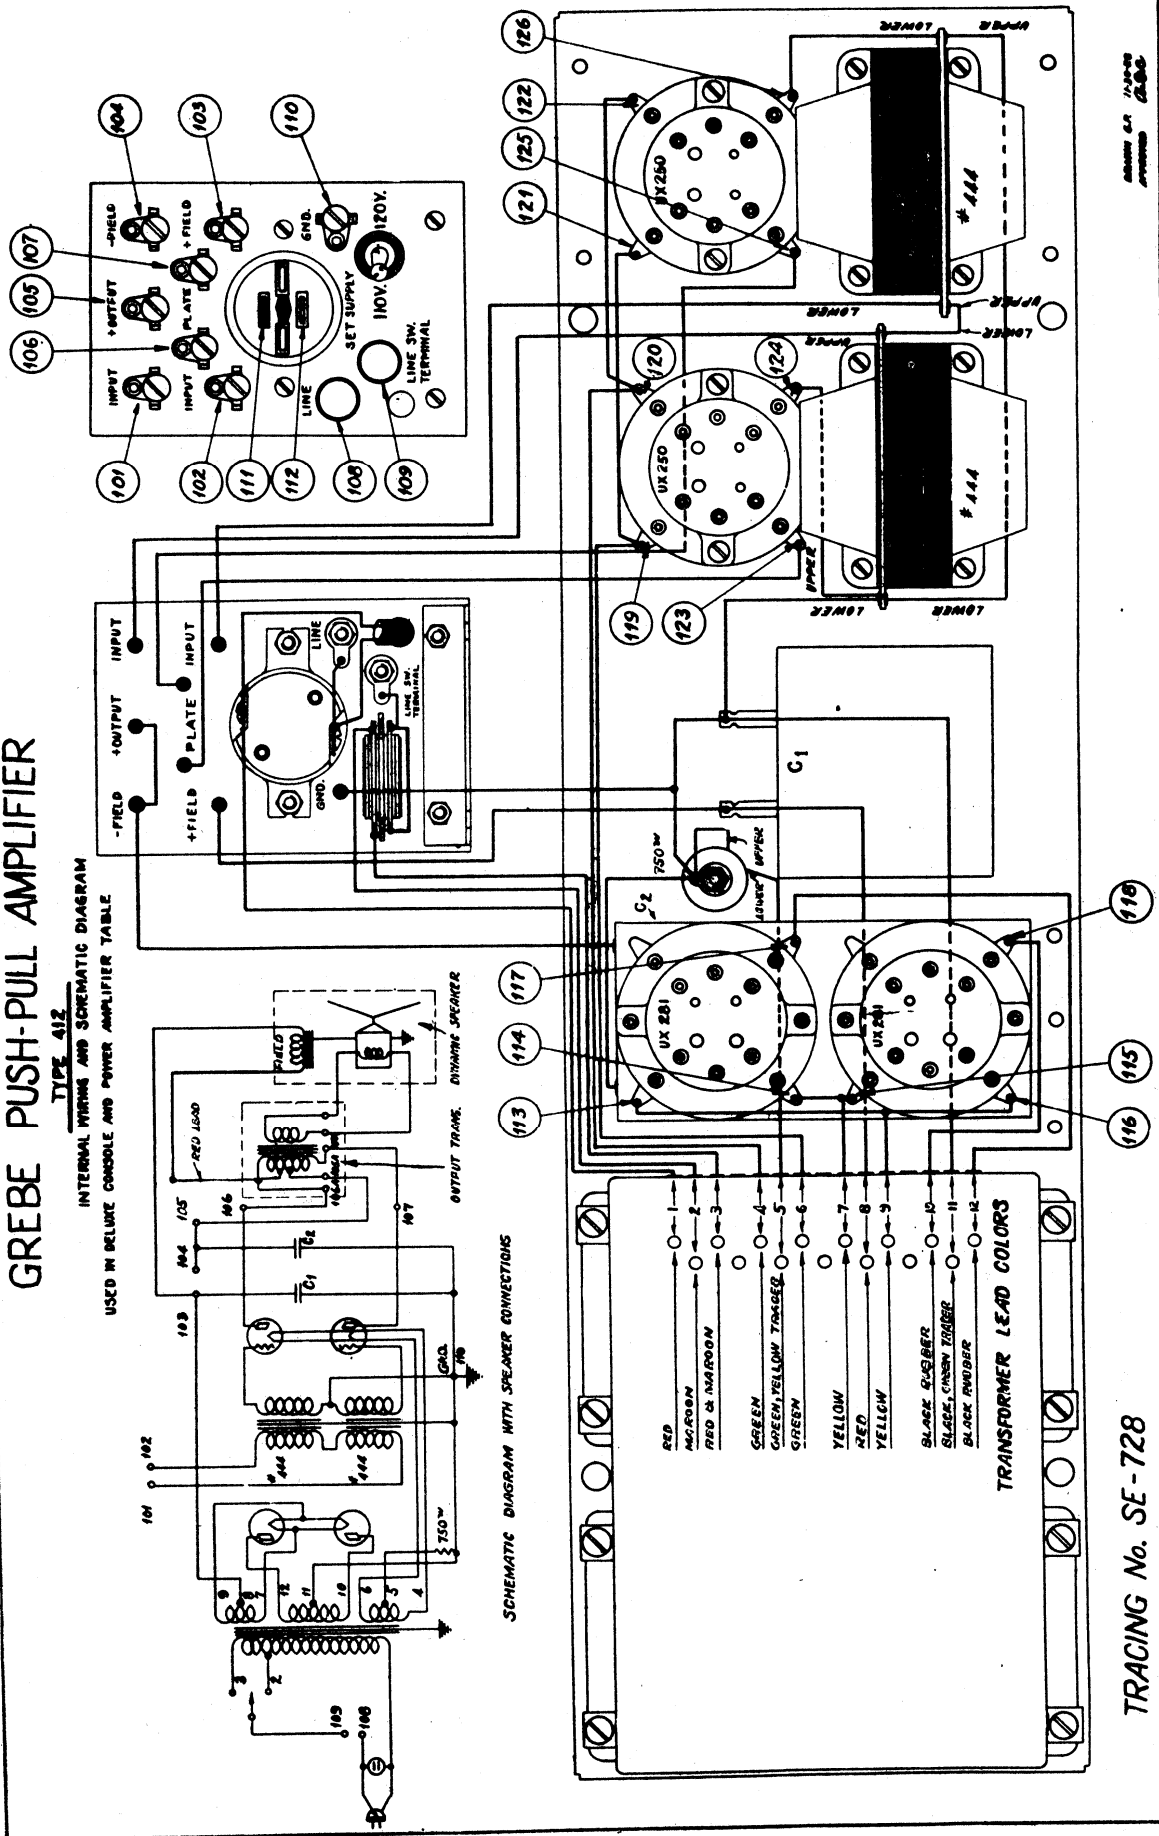

A. H. GREBE & CO., Inc.

MODEL 412
Push-Pull Amplifier

GREBE PUSH-PULL AMPLIFIER

TYPE 412

INTERNAL WIRING AND SCHEMATIC DIAGRAM
USED IN DELUXE CONSOLE AND POWER AMPLIFIER TABLE

TRACING No. SE-728

MODEL 412
TYPE 412