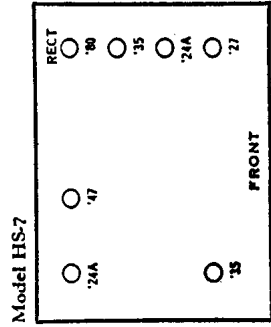

MODEL HS-7

A. H. GREBE & CO.

IF PEAK 175 KC

COMMON VOLTAGE POINTS AND LINE SWITCH