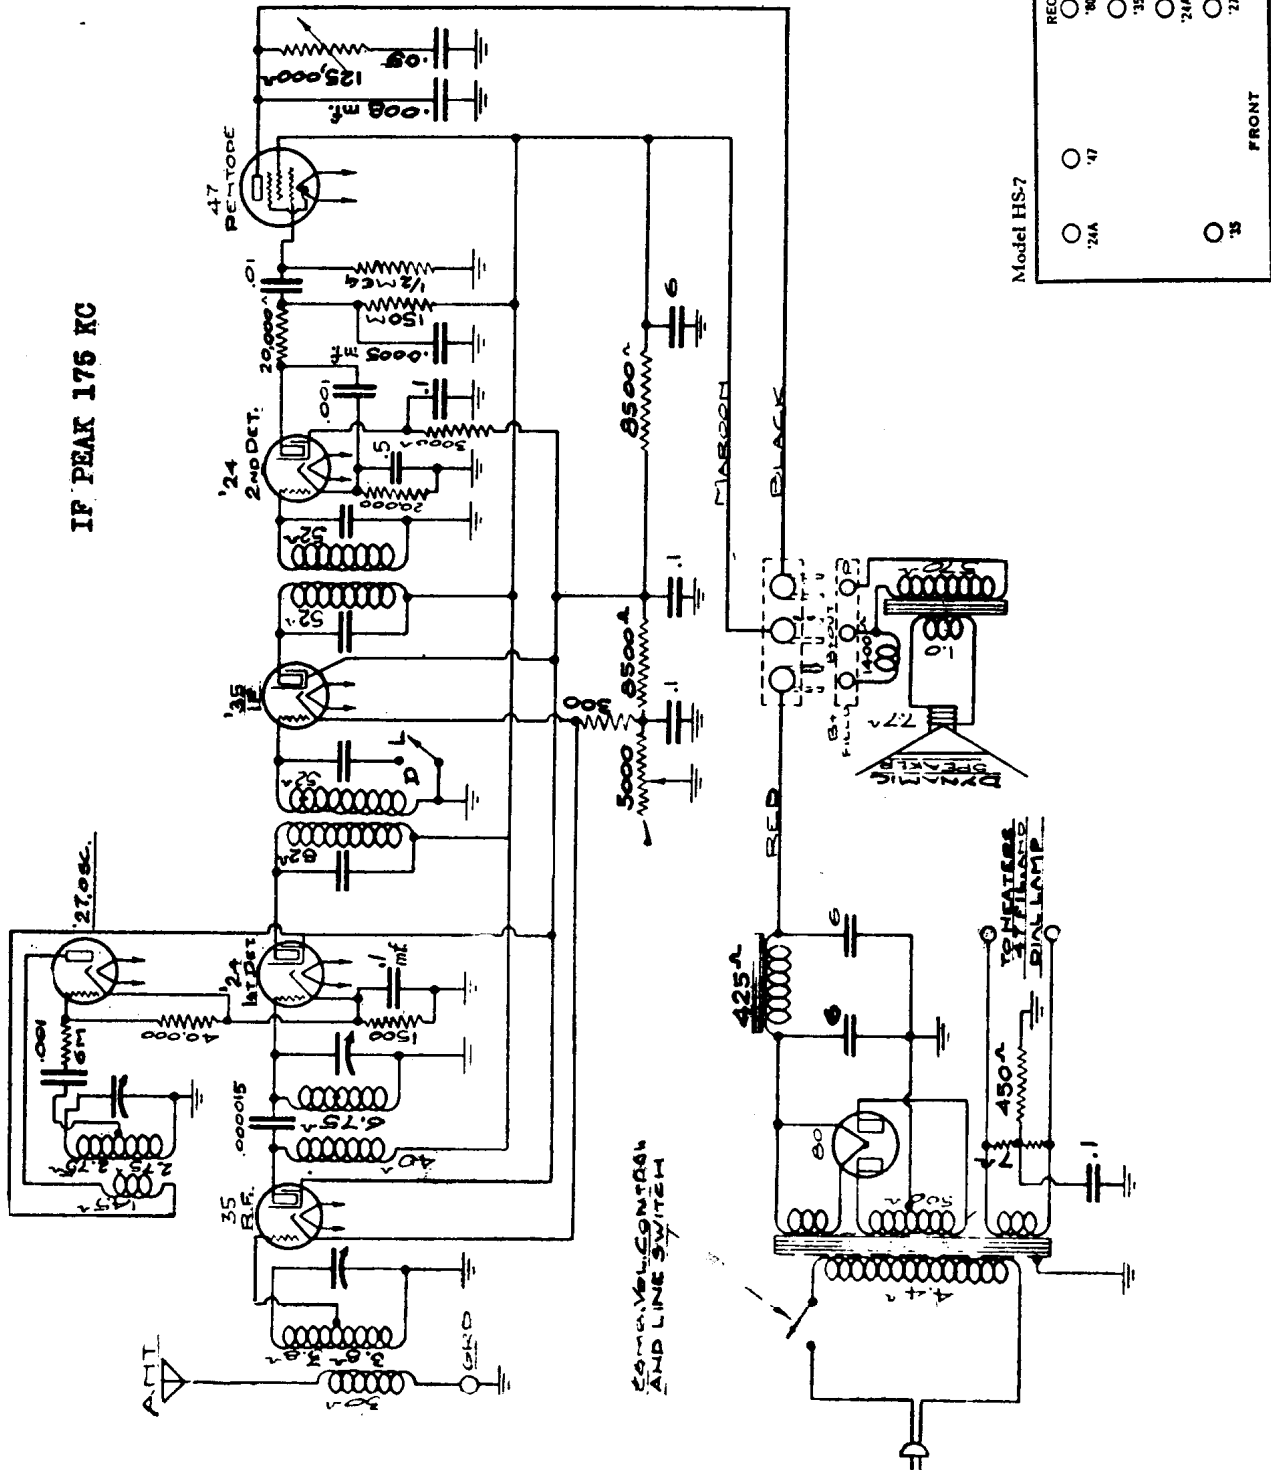

MODEL HS-7

A. H. GREBE & CO.

IF PEAK 175 KC

COMMON VOLTAGE POINTS AND LINE SWITCH