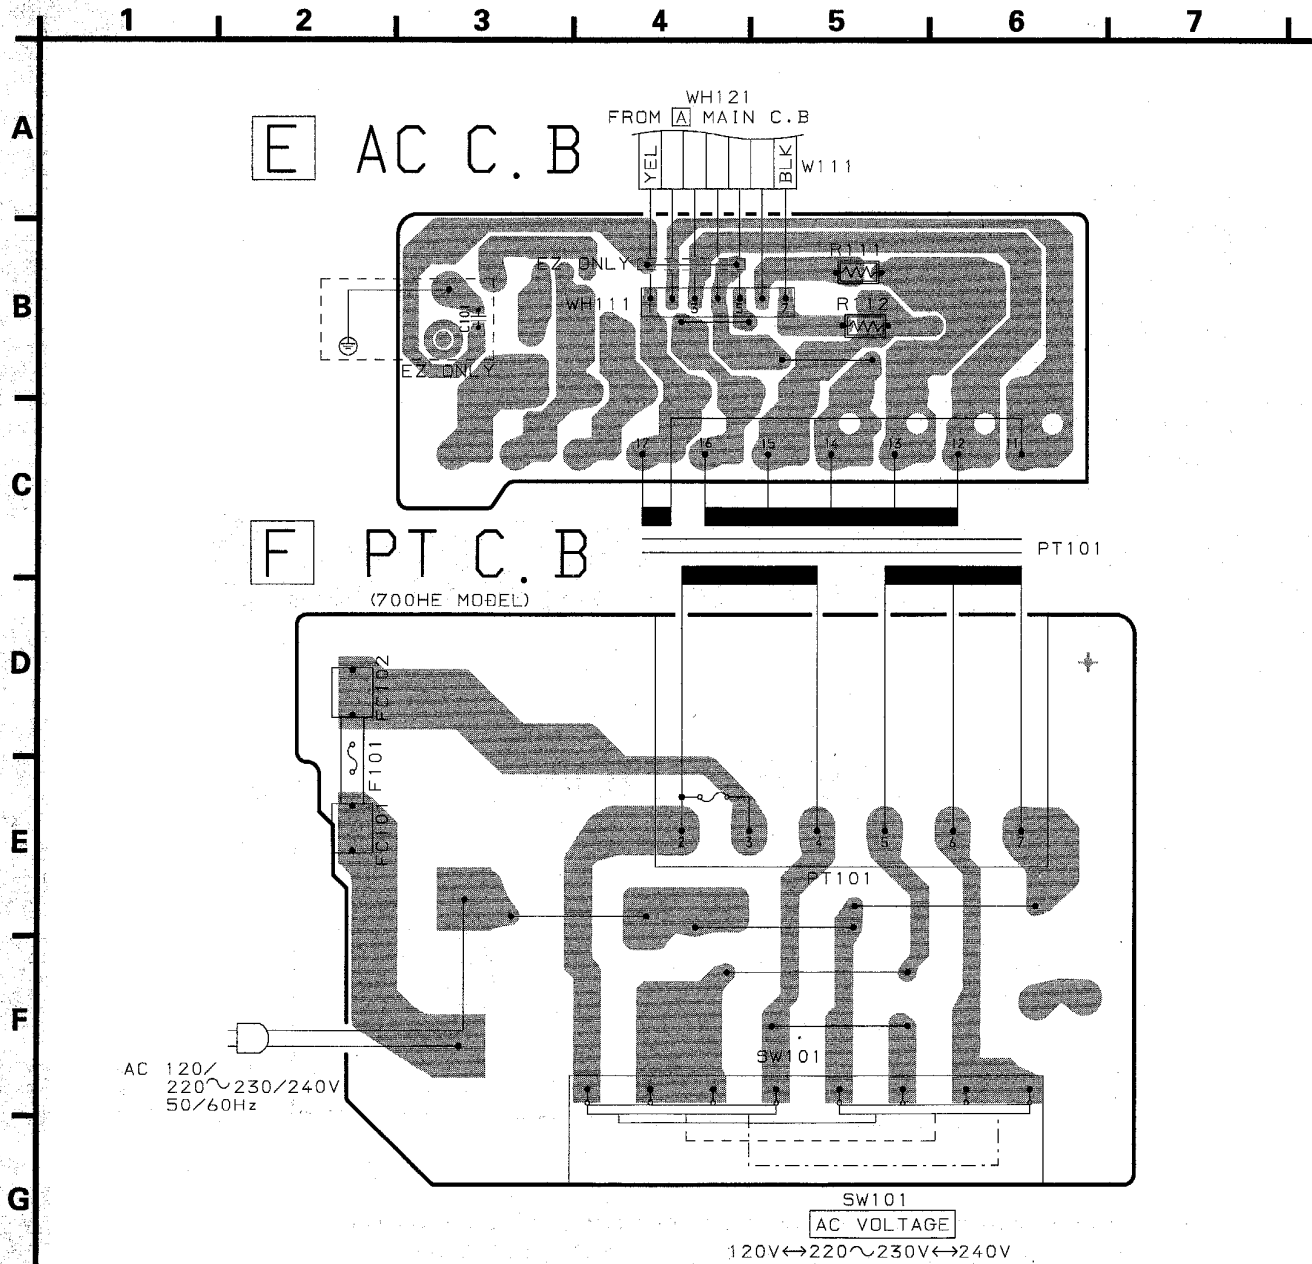

ELECTRICAL MAIN PARTS LIST

If can't understand for Description please kindly refer to "REFERENCE NAME LIST".

REF. NO.	PART NO.	KANRI NO.	DESCRIPTION
△ F101	87-035-363-019		FUSE, 1.25A 250V T E<EZ>
△ F101	87-035-366-019		FUSE, 2.5A 250V T E<700HE>

WIRING - 6 (PT : EZ, HE)

サービス技術ニュース	
番号	連絡内容
G-	-
G-	-
G-	-

アイワ株式会社
AIWA CO.,LTD.

9420208

Tokyo Japan