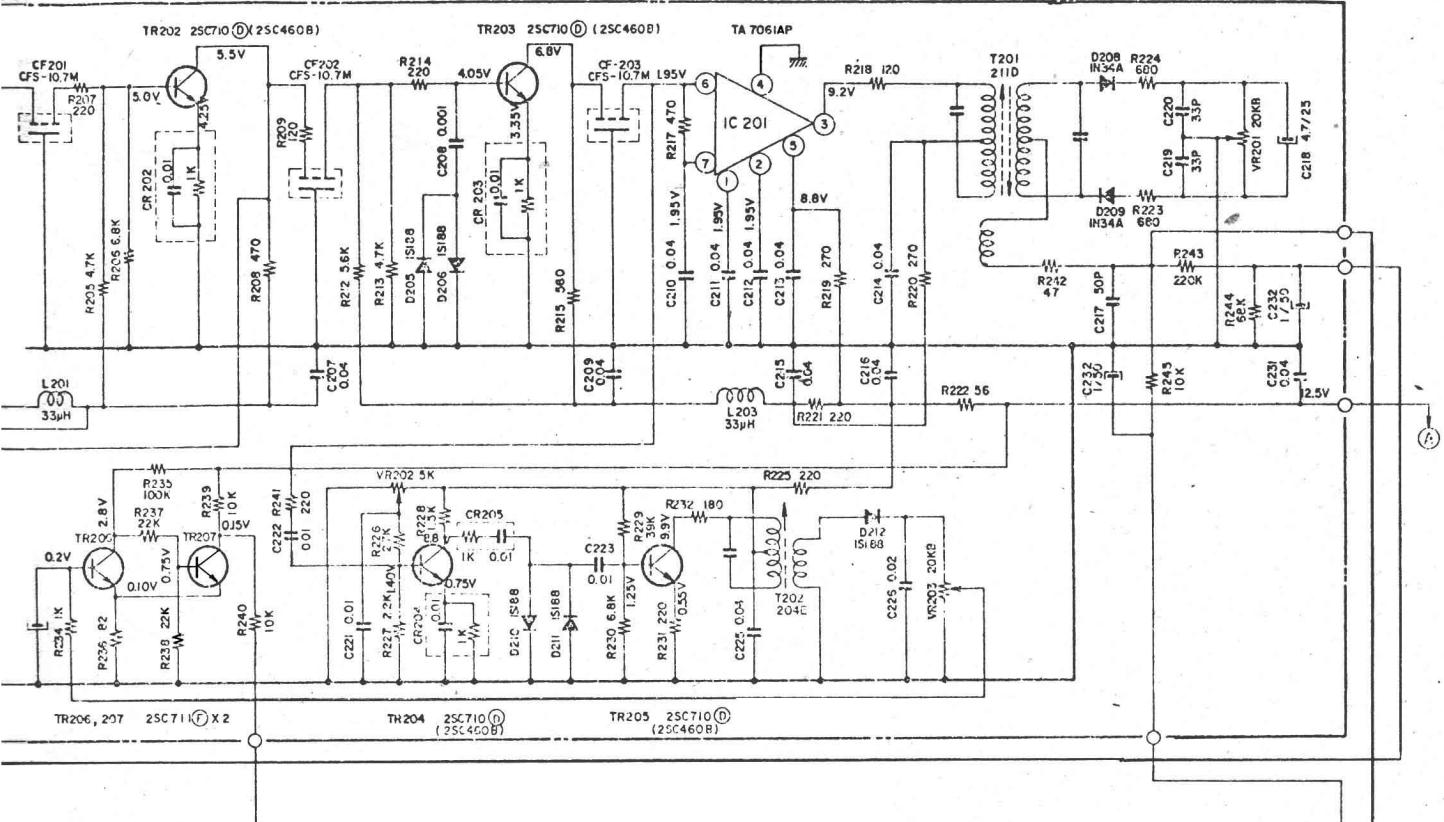

FRONT END 1013

AM IF AMP. PC. BOARD 4013

FM IF AMP P.C. BOARD. 2014

	JAPAN	OTHERS
*1 C319	5-1P	C301
*2 C320	5-1P	D301

() INDICATES VOLTAGE OF MONO

FM MPX AMP P.C. BOARD. 3003