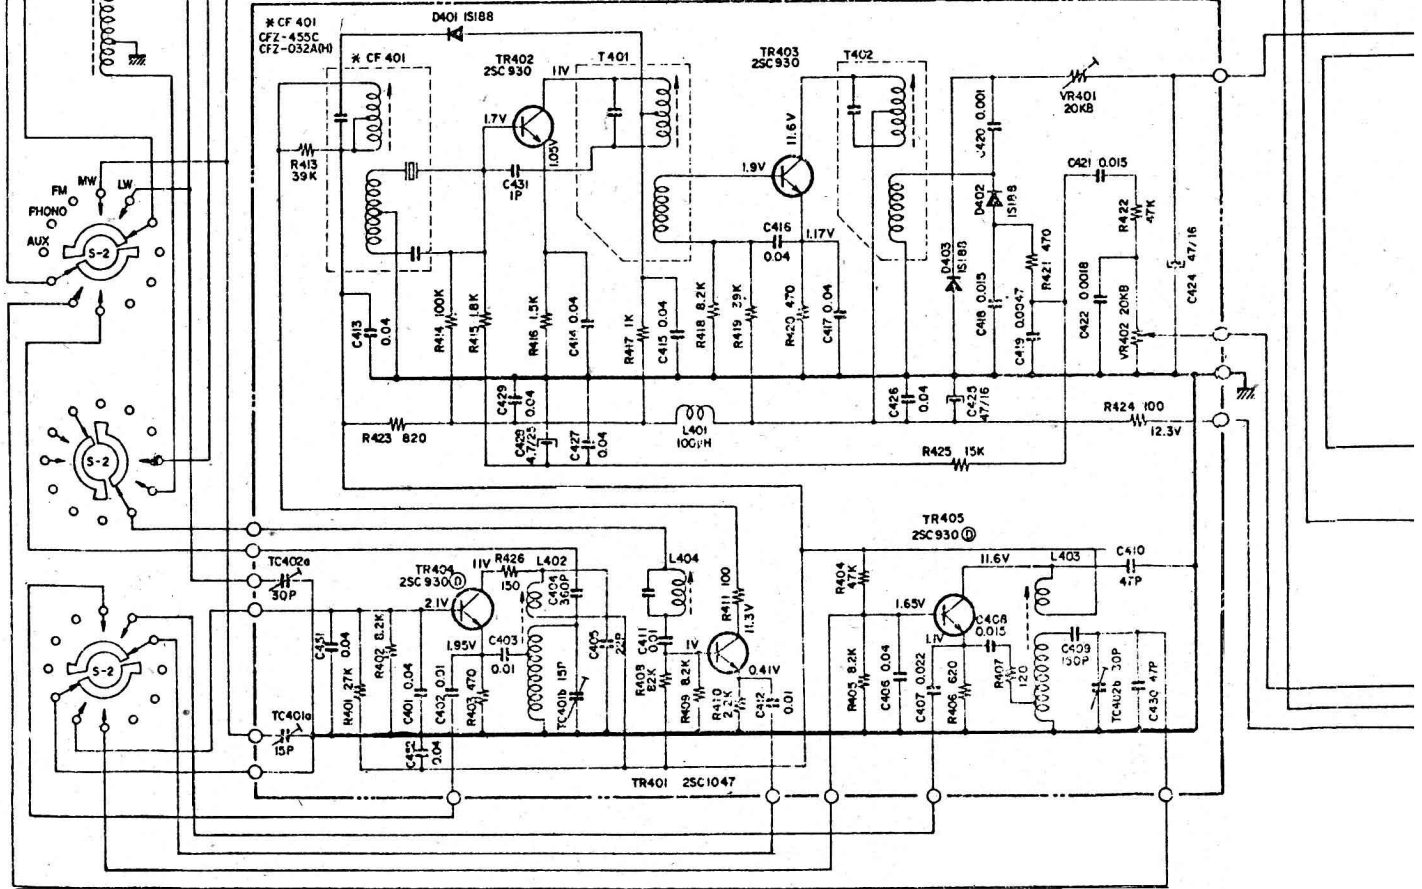

FRONT END 1013

AM IF AMP. PC. BOARD 4013

FM IF AMP P.C. BOARD. 2014

	JAPAN	OTHERS
*1 C319	5-1P	C301
*2 C320	5-1P	D301

() INDICATES VOLTAGE OF MONO

FM MPX AMP P.C. BOARD. 3003