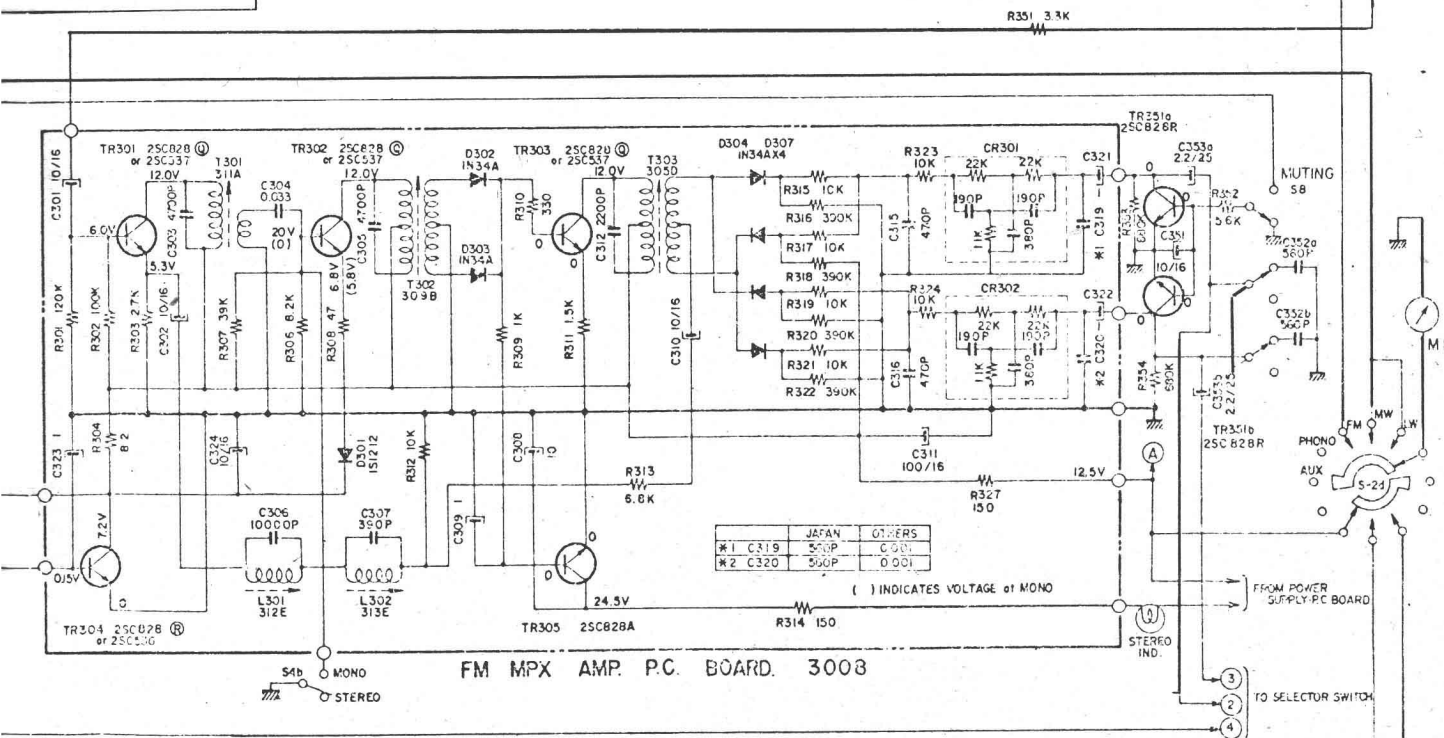

FRONT END 1013

AM IF AMP. PC. BOARD 4013

FM IF AMP P.C. BOARD. 2014

	JAPAN	OTHERS
*1 C319	5-1P	C301
*2 C320	5-1P	D301

() INDICATES VOLTAGE OF MONO

FM MPX AMP P.C. BOARD. 3003