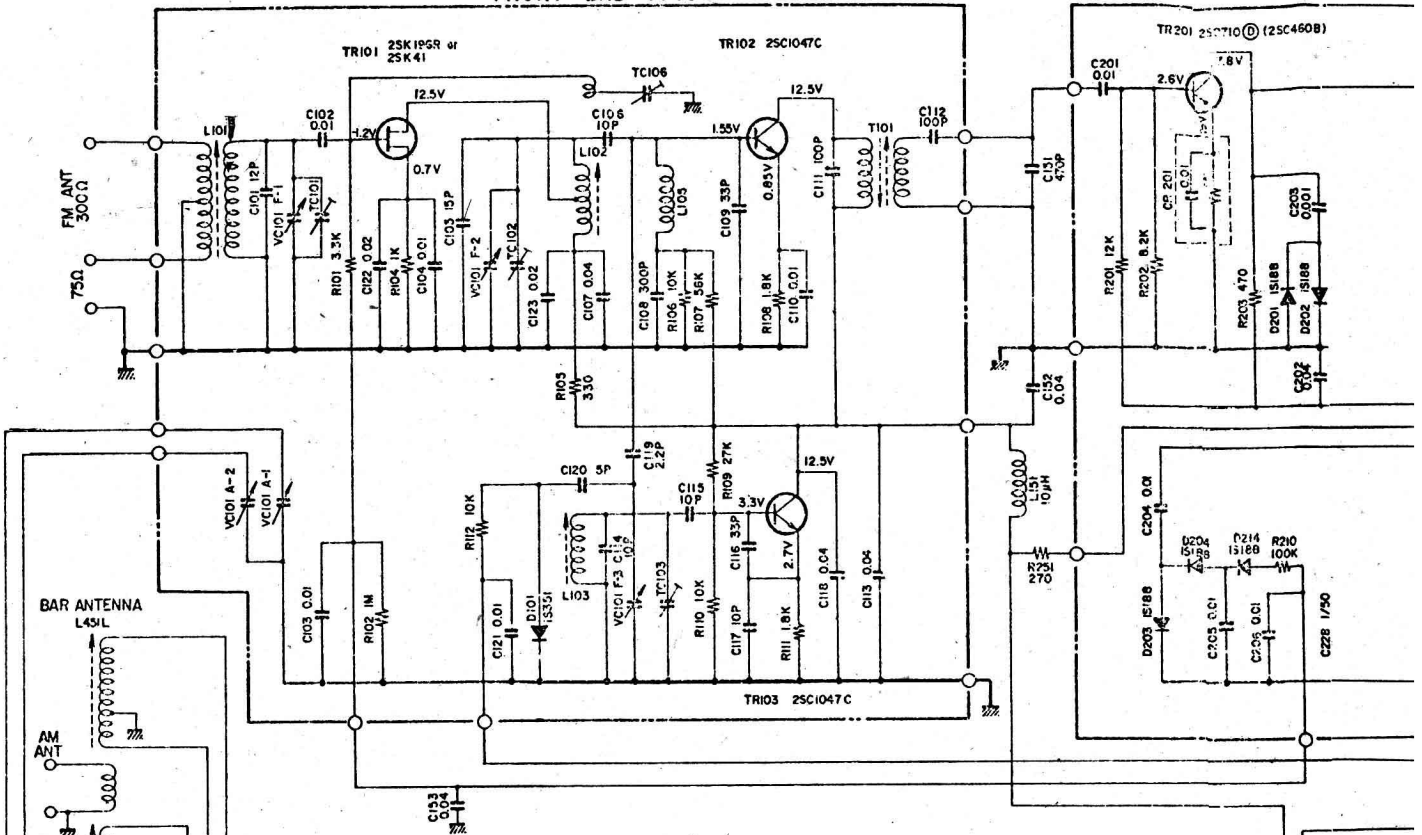

FRONT END 1013

AM IF AMP. PC. BOARD 4013

FM IF AMP P.C. BOARD. 2014

	JAPAN	OTHERS
*1 C319	5-1P	C301
*2 C320	5-1P	D301

() INDICATES VOLTAGE OF MONO

FM MPX AMP P.C. BOARD. 3003