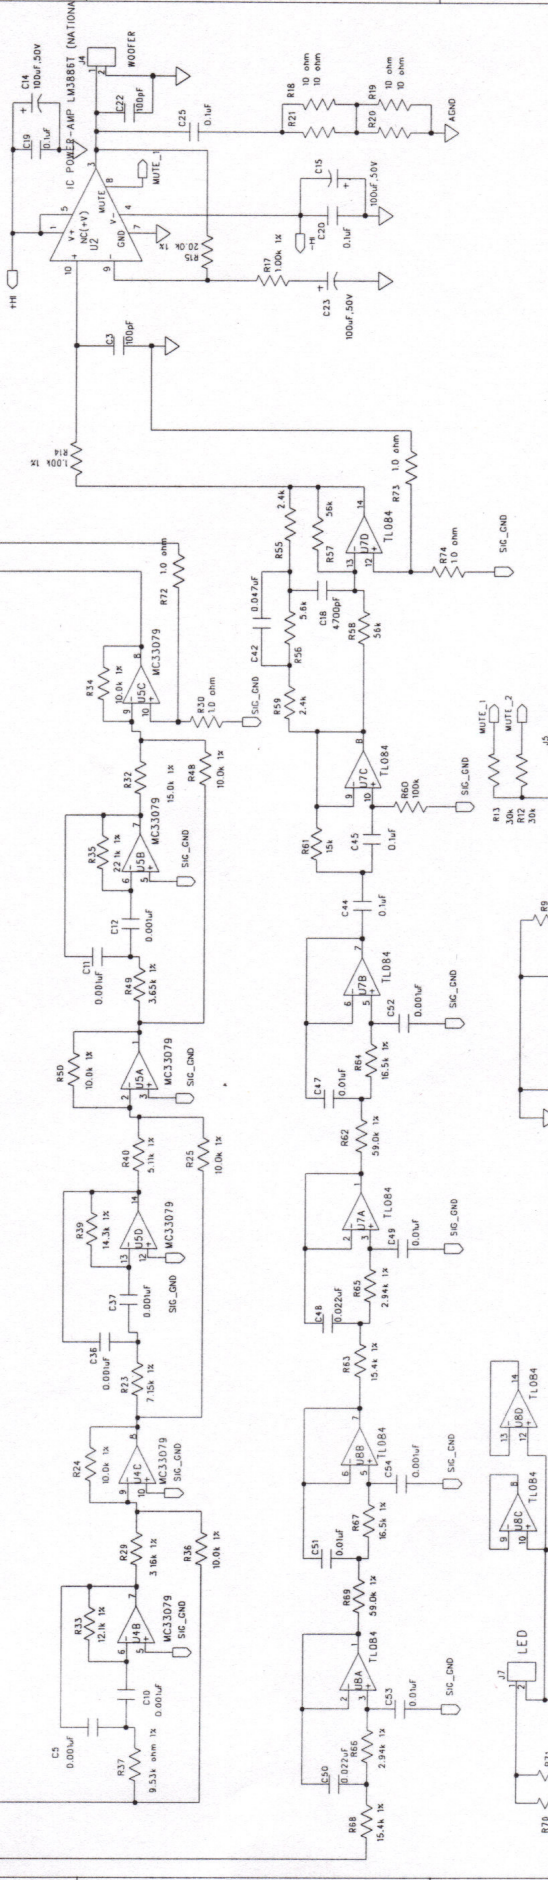

REV B	REV C
SHEET: 1 OF 1	
TITLE: POWERED MONITORS	
COMPANY: ALESIS	
PART NUMBER: 9-40-1386-B	
ASSY NUMBER: 9-79-1386	
FILENAME: 8MPA804A.SCH	
SCALE:	
DATE:	DATE:
EM/RRR	6/03/99
RELEASED:	

REVISION RECORD	APPROVED:	DATE:
LTB		