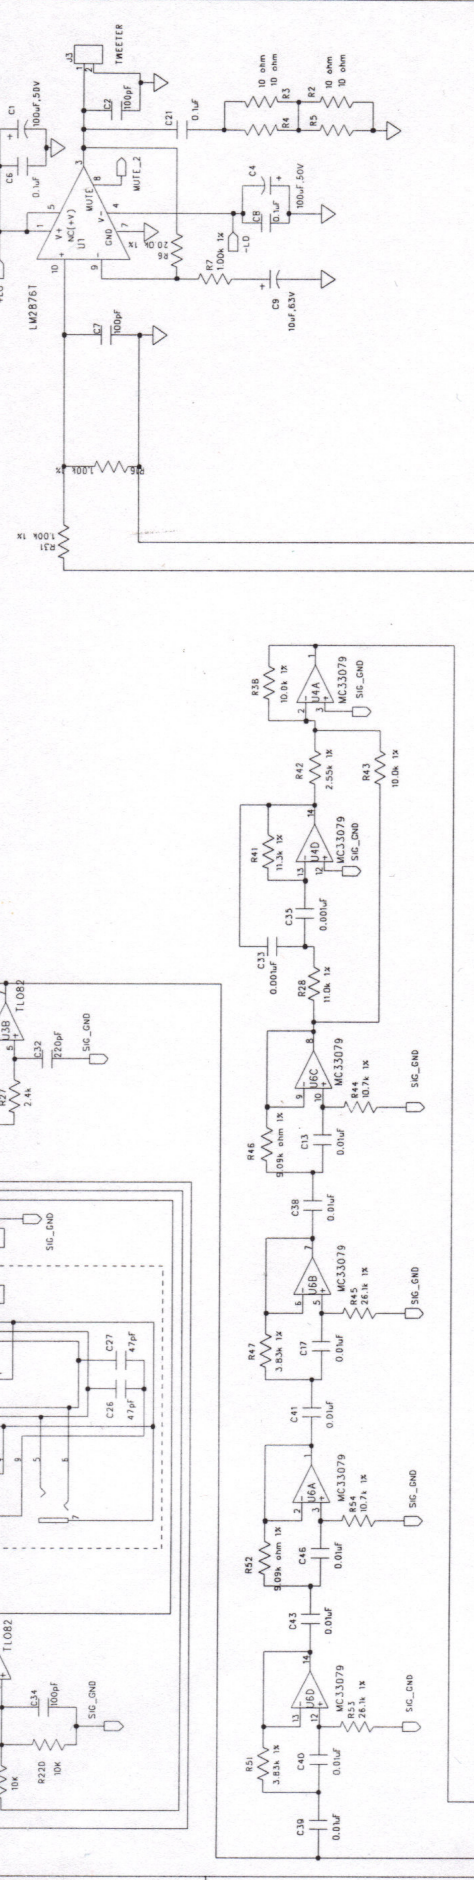

REV B	REV C
SHEET: 1 OF 1	
TITLE: POWERED MONITORS	
COMPANY: ALESIS	
PART NUMBER: 9-40-1386-B	
ASSY NUMBER: 9-79-1386	
FILENAME: 8MPA804A.SCH	
SCALE:	
DATE:	DATE:
EM/RRR	6/03/99
RELEASED:	

REVISION RECORD	APPROVED:	DATE:
LTB		