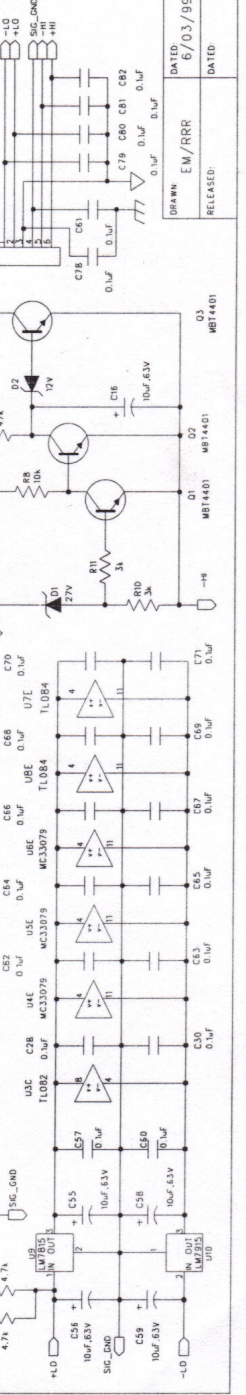

REV B	REV C
SHEET: 1 OF 1	
TITLE: POWERED MONITORS	
COMPANY: ALESIS	
PART NUMBER: 9-40-1386-B	
ASSY NUMBER: 9-79-1386	
FILENAME: 8MPA804A.SCH	
SCALE:	
DATE:	DATE:
EM/RRR	6/03/99
RELEASED:	

REVISION RECORD	APPROVED:	DATE:
LTB		