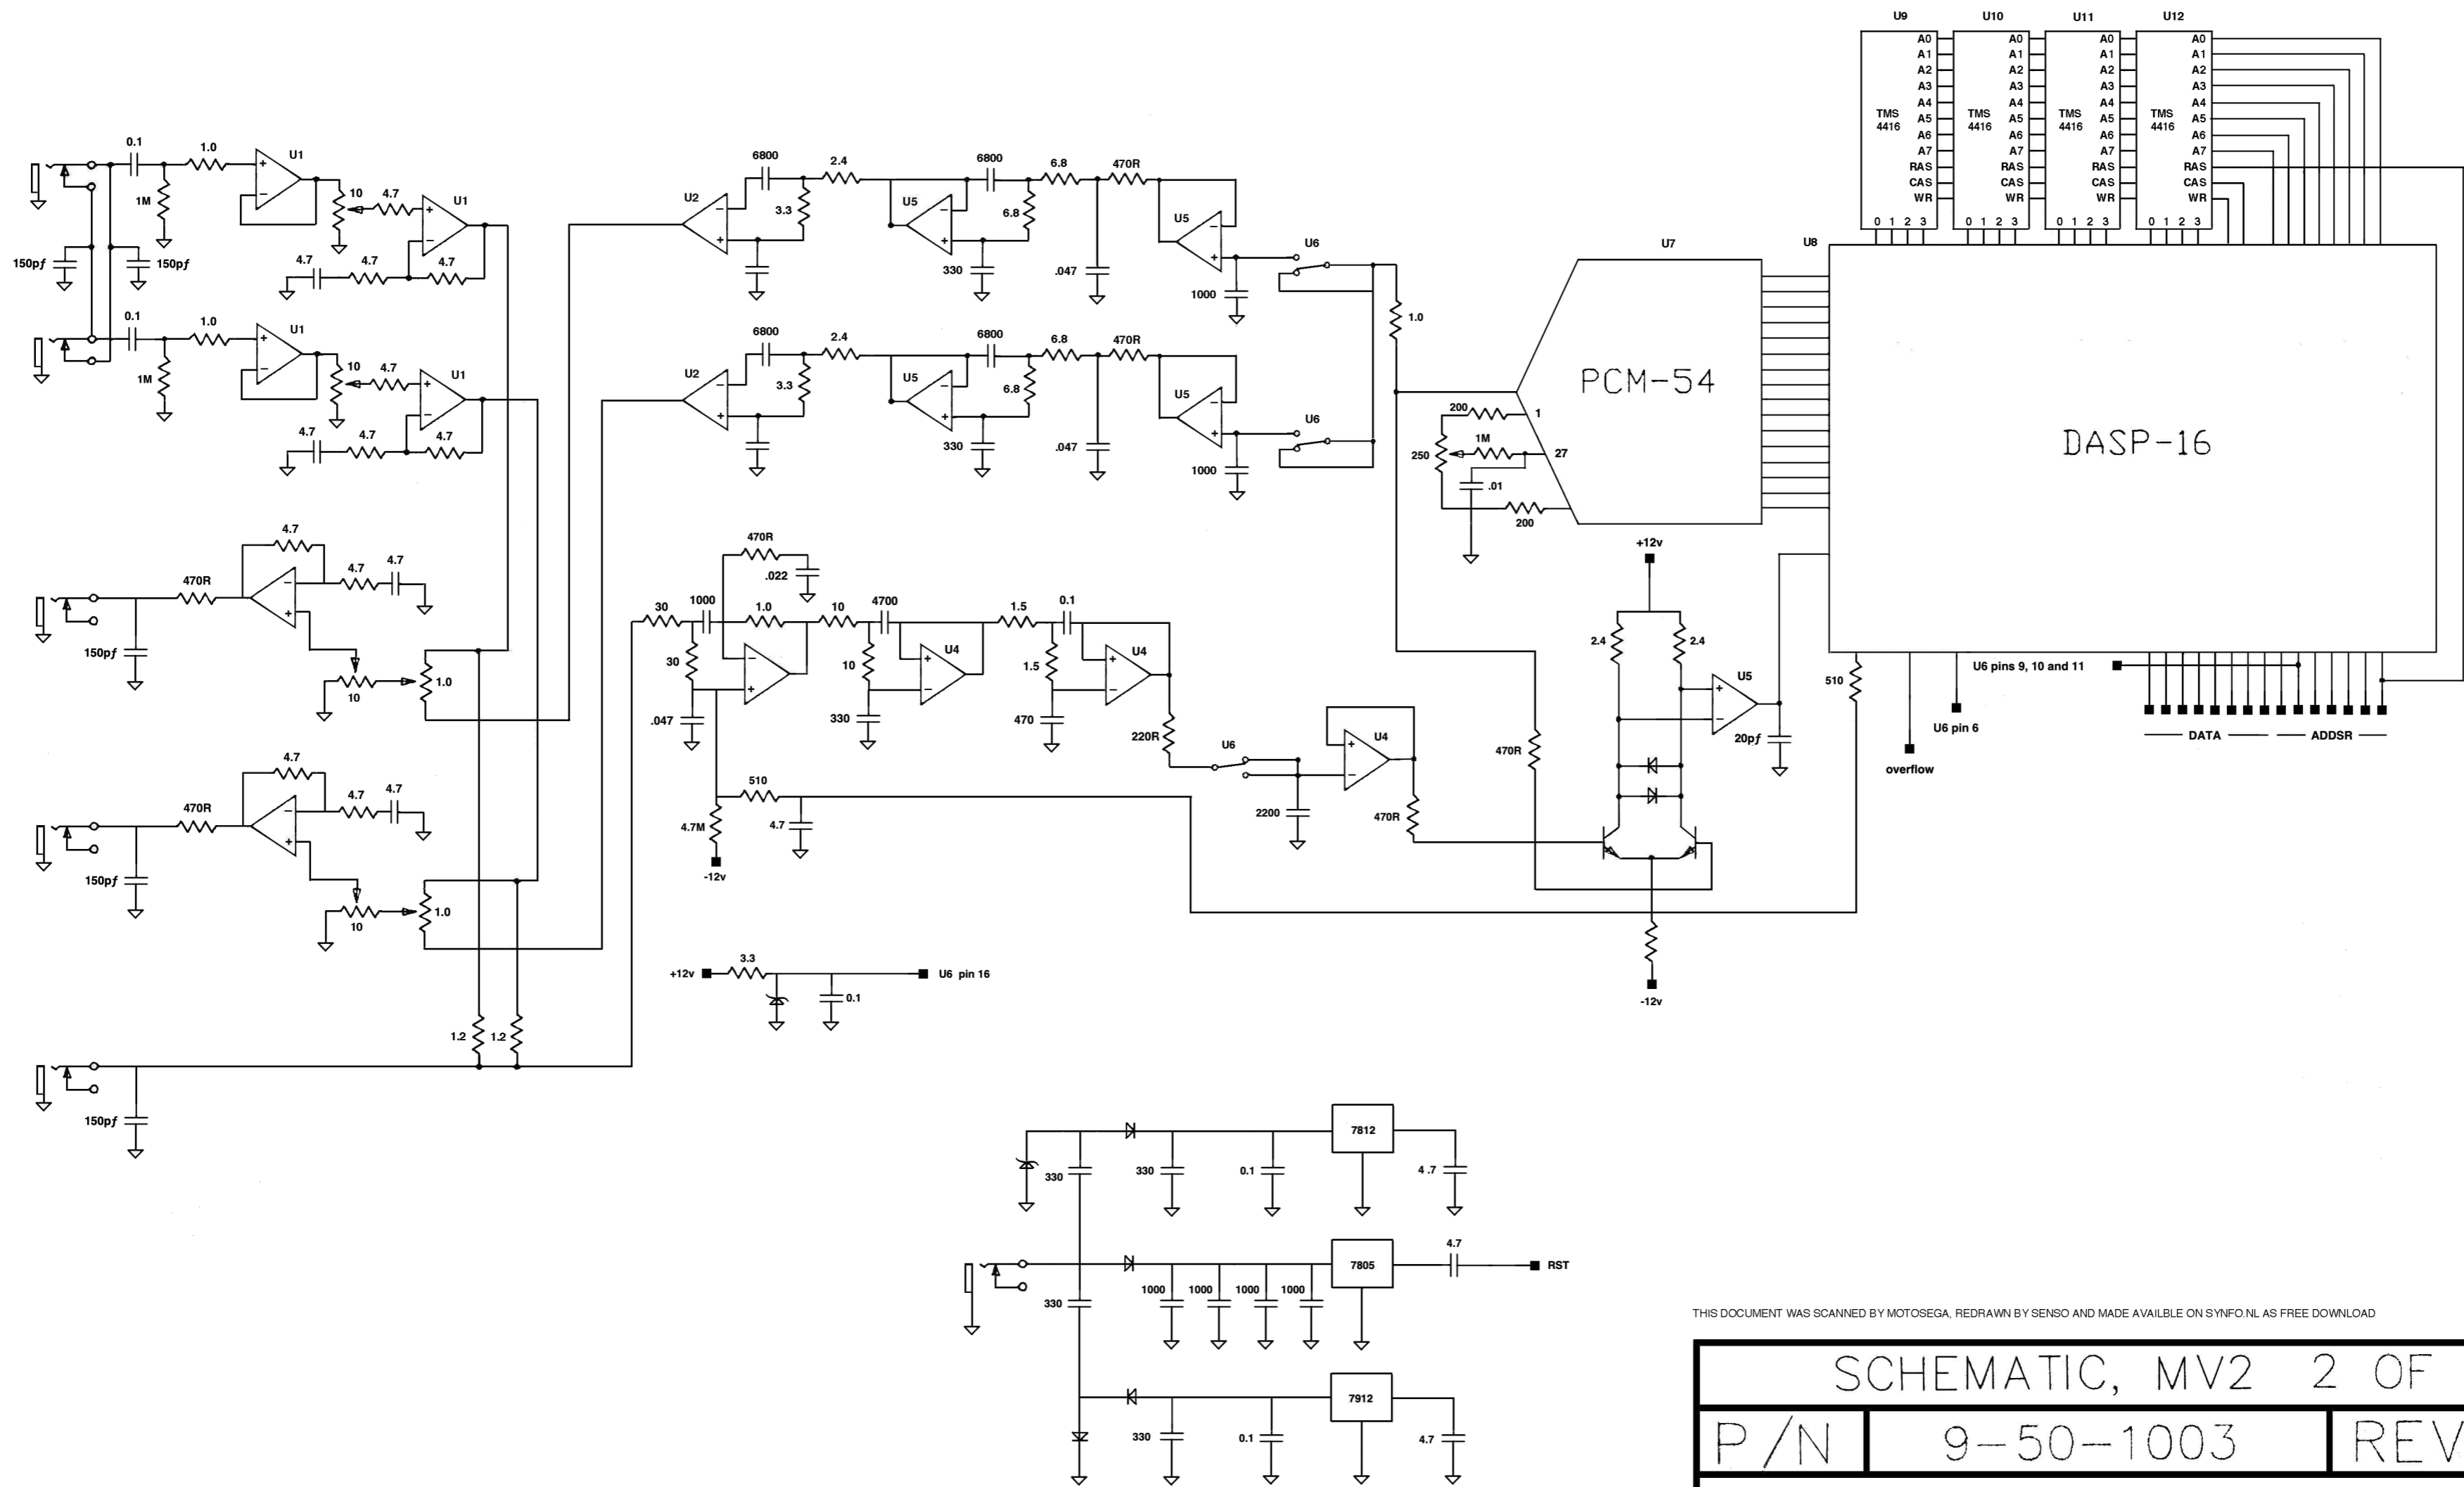

THIS DOCUMENT WAS SCANNED BY MOTOSEGA, REDRAWN BY SENSO AND MADE AVAILABLE ON SYNFO.NL AS FREE DOWNLOAD

SCHEMATIC, MV2 1 OF 2			
P/N	9-50-1003	REV	1
ALESIS		7336 HINDS AVE. N. HOLLYWOOD, CA. 91605 TEL 213 467 8000 FAX 818 503 0943 TLX 855310	

THIS DOCUMENT WAS SCANNED BY MOTOSEGA, REDRAWN BY SENSO AND MADE AVAILABLE ON SYNFO.NL AS FREE DOWNLOAD

SCHEMATIC, MV2 2 OF 2

P/N	9-50-1003	REV	1
-----	-----------	-----	---

ALESIS

7336 HINDS AVE.
 N. HOLLYWOOD, CA. 91605
 TEL 213 467 8000
 FAX 818 503 0943
 TLX 855310