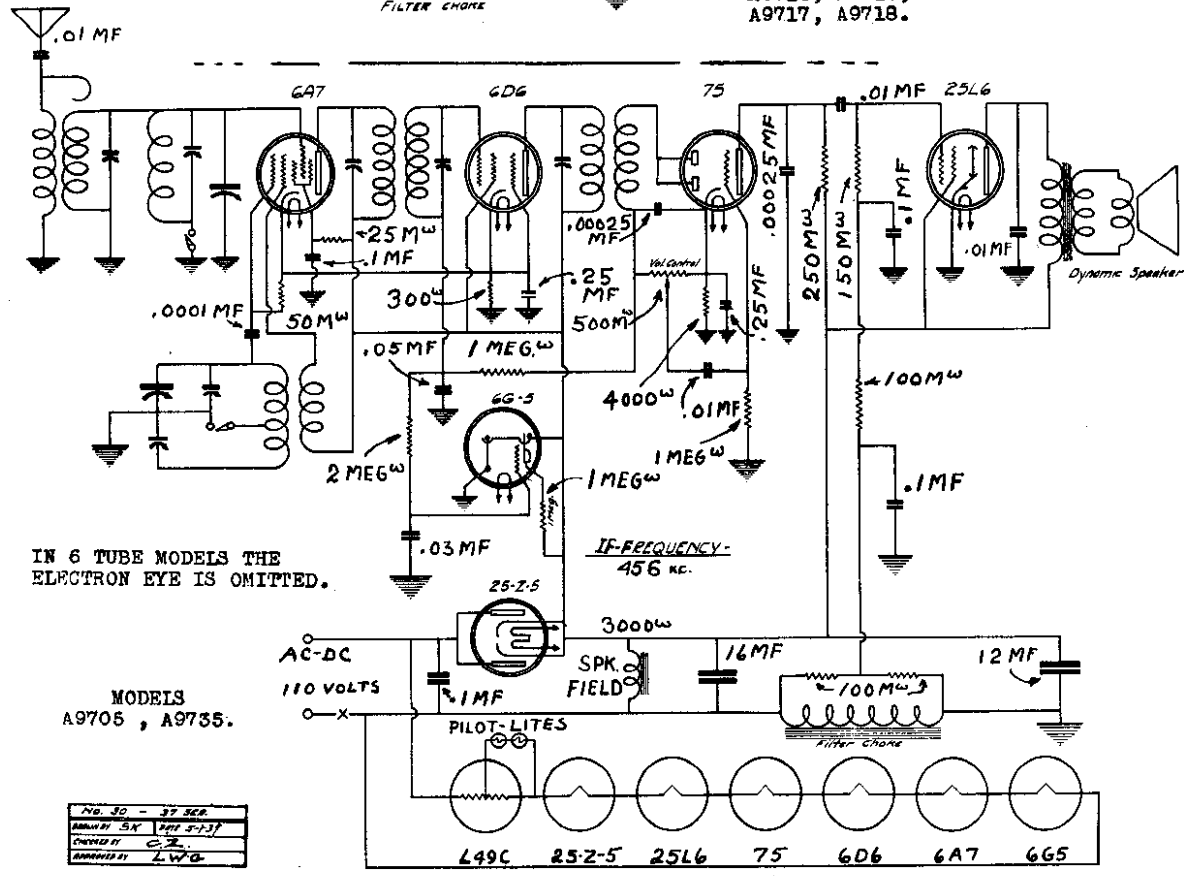

ALLIED RADIO CORP.

MODELS A9701, A9702, A9703,  
A9704, A9715, A9716,  
A9717, A9718  
MODELS A9705, A9735  
Schematics

5 TUBE A.C.-D.C.

MODELS  
A9701, A9702,  
A9703, A9704,  
A9715, A9716,  
A9717, A9718.

NO. 18-16 SER. 37
DESIGNED BY C. Z. LAMBERT, INC.
APPROVED BY L.W.C.
DATE 5-1-37

IN 6 TUBE MODELS THE ELECTRON EYE IS OMITTED.

MODELS  
A9705, A9735.

NO. 30 - 37 SER.
DESIGNED BY C. Z. LAMBERT, INC.
APPROVED BY L.W.C.