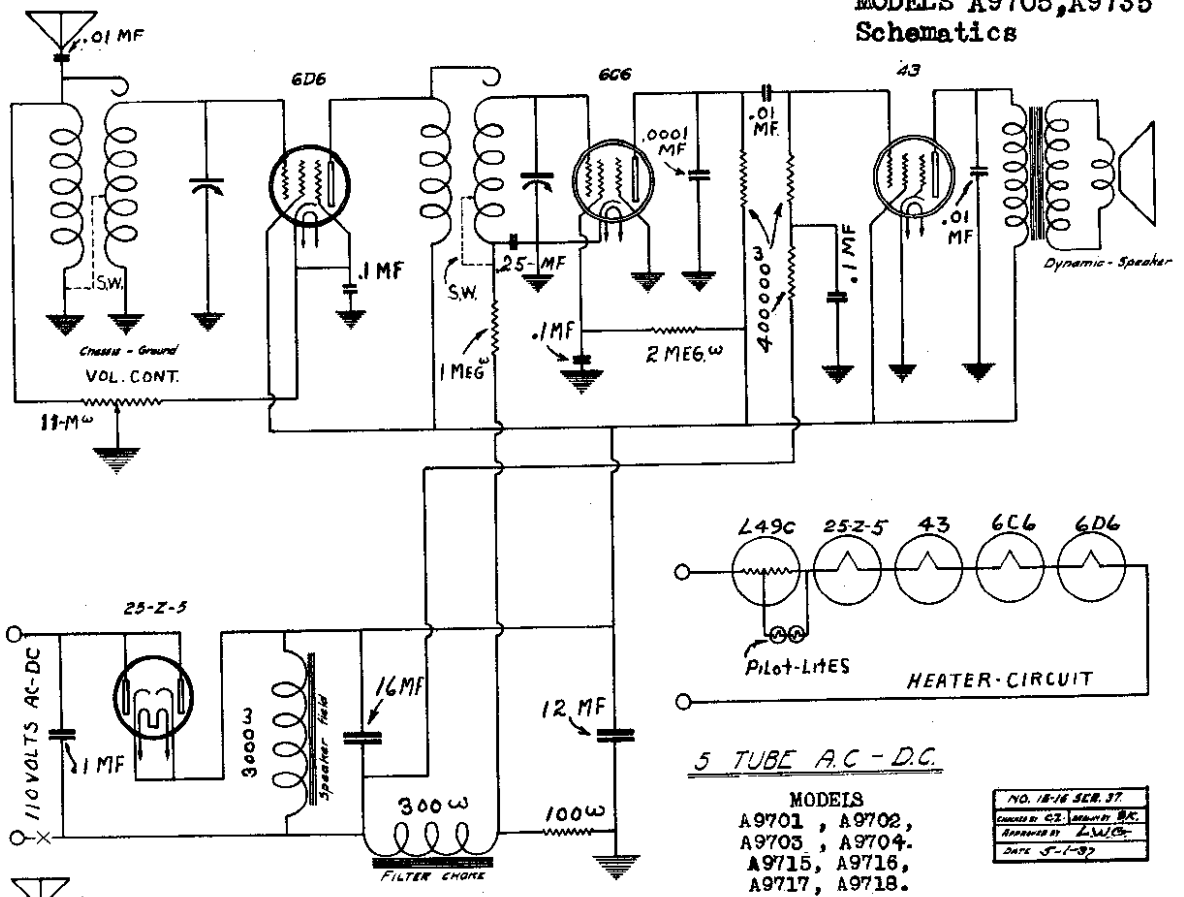

ALLIED RADIO CORP.

MODELS A9701, A9702, A9703,  
A9704, A9715, A9716,  
A9717, A9718  
MODELS A9705, A9735  
Schematics

5 TUBE A.C.-D.C.

MODELS  
A9701, A9702,  
A9703, A9704,  
A9715, A9716,  
A9717, A9718.

NO. 18-16 SER. 37
DESIGNED BY C. Z. LAMBERT, INC.
APPROVED BY L.W.C.
DATE 5-1-37

IN 6 TUBE MODELS THE ELECTRON EYE IS OMITTED.

MODELS  
A9705, A9735.

NO. 30 - 37 SER.
DESIGNED BY C. Z. LAMBERT, INC.
APPROVED BY L.W.C.