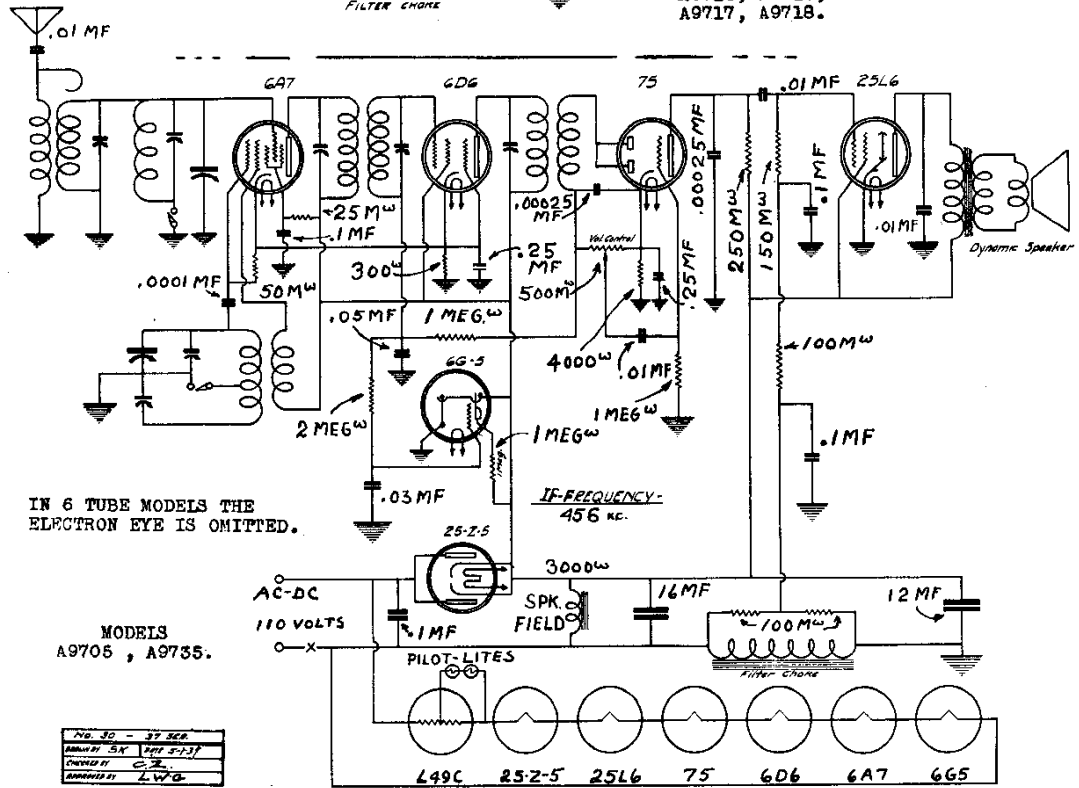

Allied Radio Corp.

Model: A9701

Chassis:

Year: Pre October 1937

Power:

Circuit:

IF:

Tubes:

Bands:

Resources

Riders Volume 8 - ALLIED 8-1

ALLIED RADIO CORP.

MODELS A9701, A9702, A9703,
A9704, A9715, A9716,
A9717, A9718
MODELS A9705, A9735
Schematics

IN 6 TUBE MODELS THE ELECTRON EYE IS OMITTED.

IF-FREQUENCY-
456 KC.