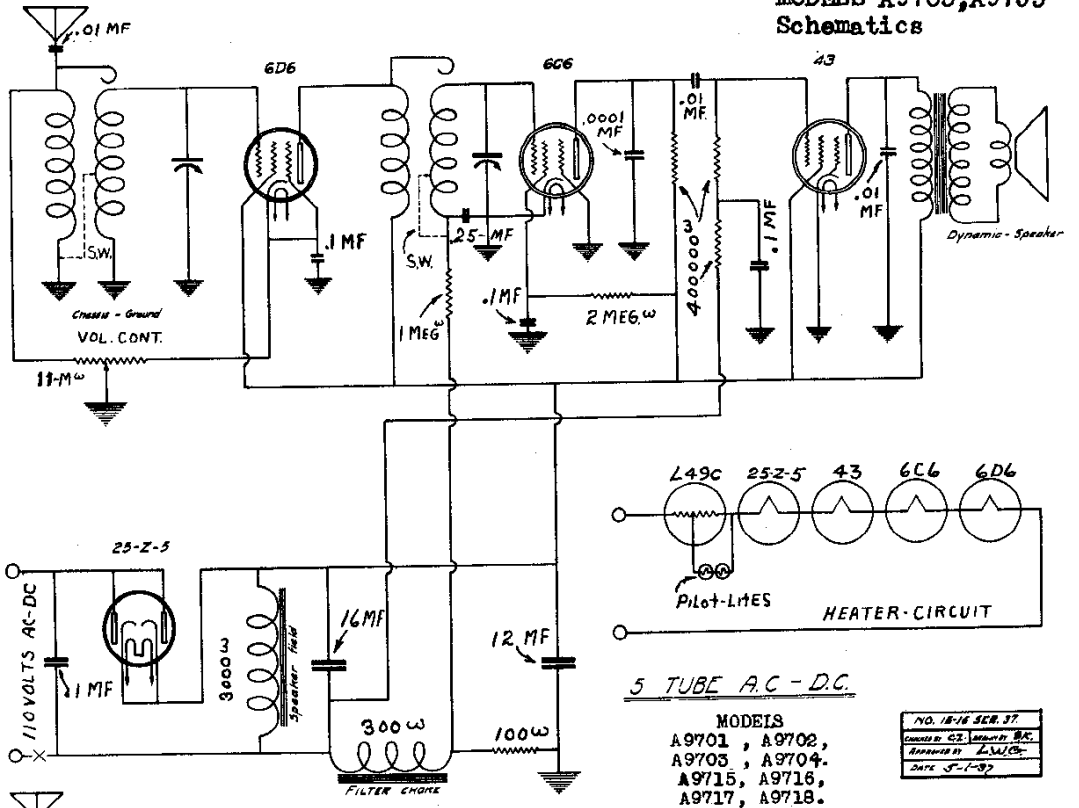

Allied Radio Corp.

Model: A9701

Chassis:

Year: Pre October 1937

Power:

Circuit:

IF:

Tubes:

Bands:

Resources

Riders Volume 8 - ALLIED 8-1

ALLIED RADIO CORP.

MODELS A9701, A9702, A9703,
A9704, A9715, A9716,
A9717, A9718
MODELS A9705, A9735
Schematics

IN 6 TUBE MODELS THE ELECTRON EYE IS OMITTED.

IF-FREQUENCY-
456 KC.