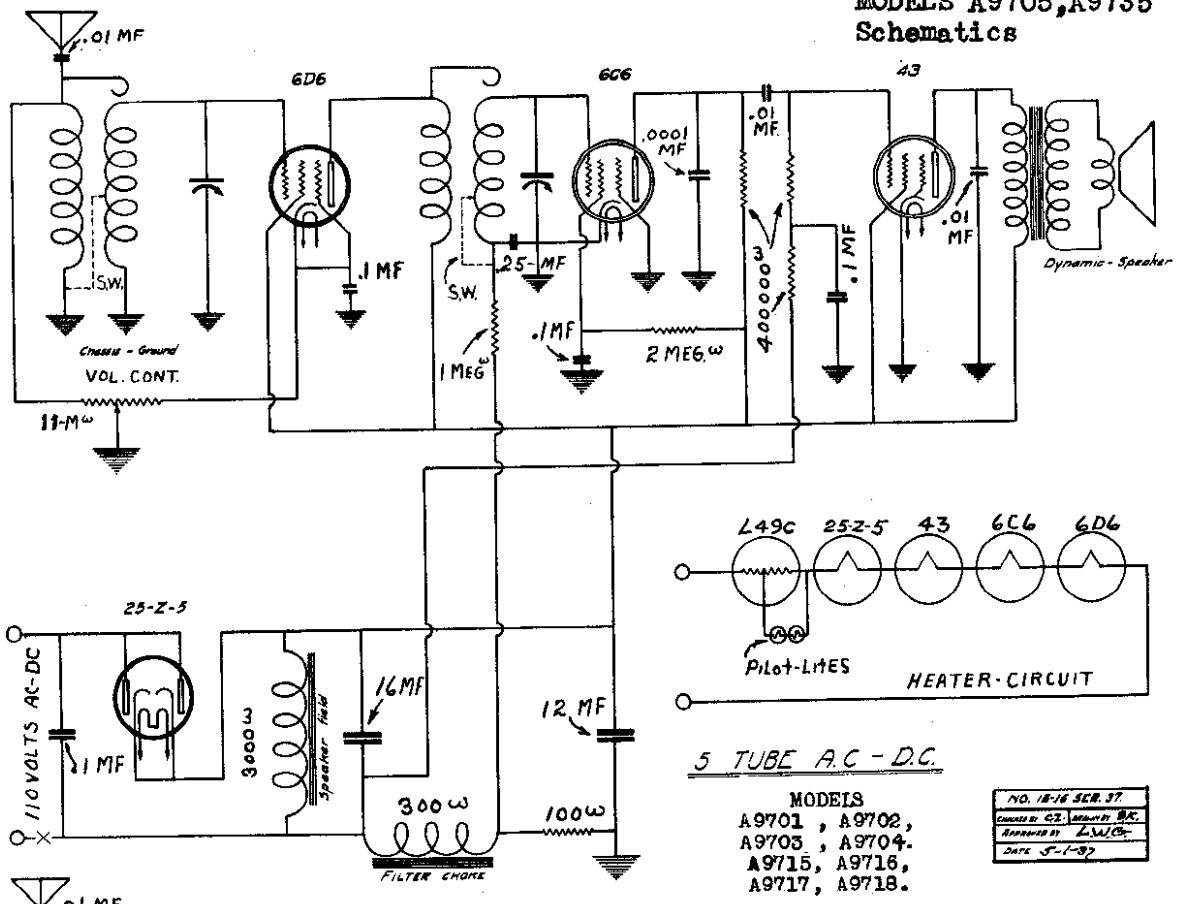

ALLIED RADIO CORP.

MODELS A9701, A9702, A9703,
A9704, A9715, A9716,
A9717, A9718
MODELS A9705, A9735
Schematics

5 TUBE A.C.-D.C.

MODELS
A9701, A9702,
A9703, A9704,
A9715, A9716,
A9717, A9718.

NO. 18-16 SER. 37
CHECKED BY: [Signature]
APPROVED BY: L.W.C.
DATE: 5-1-37

IN 6 TUBE MODELS THE ELECTRON EYE IS OMITTED.

IF-FREQUENCY-
456 kc.

MODELS
A9705, A9735.

NO. 30 - 37 SER.
CHECKED BY: [Signature]
APPROVED BY: L.W.C.
DATE: 5-1-37