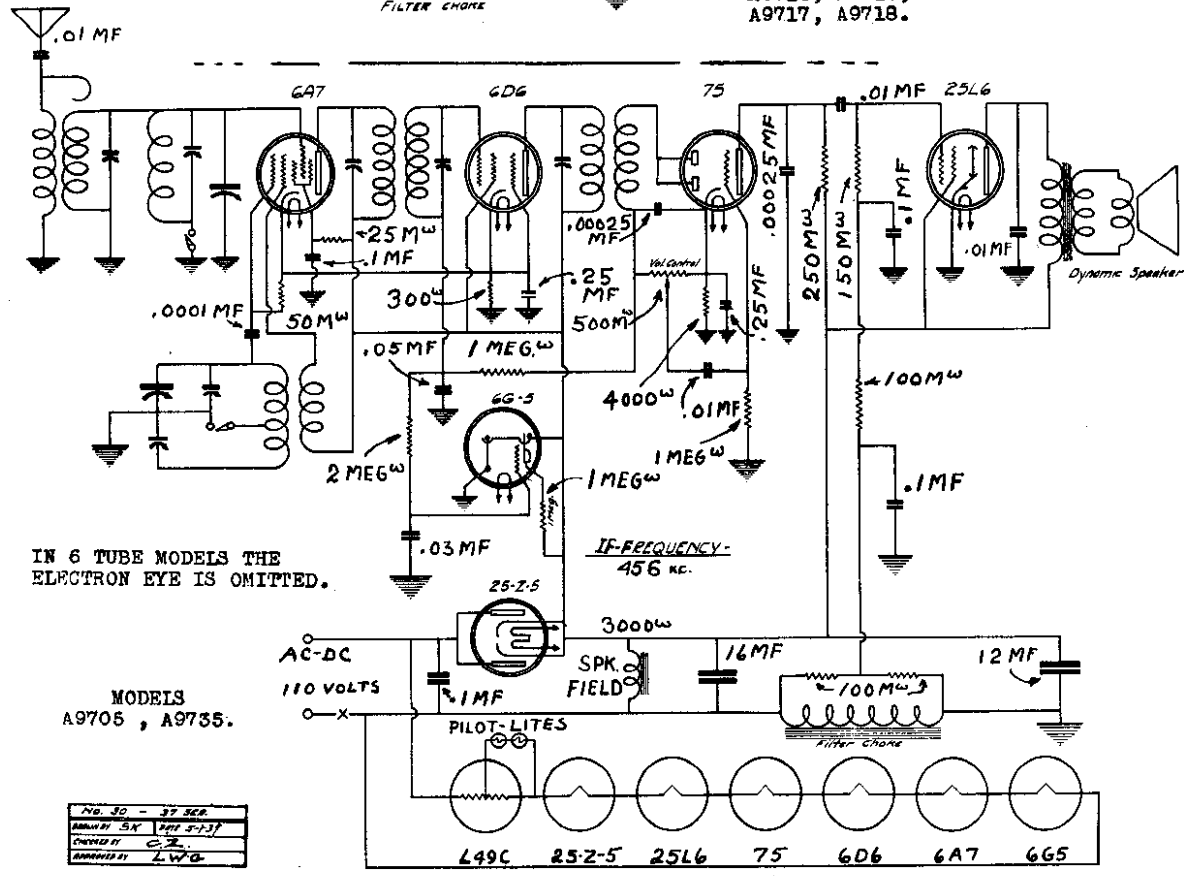

ALLIED RADIO CORP.

MODELS A9701, A9702, A9703,
A9704, A9715, A9716,
A9717, A9718
MODELS A9705, A9735
Schematics

5 TUBE A.C.-D.C.

MODELS
A9701, A9702,
A9703, A9704,
A9715, A9716,
A9717, A9718.

NO. 18-16 SER. 37
CHECKED BY: [Signature]
APPROVED BY: L.W.C.
DATE: 5-1-37

IN 6 TUBE MODELS THE ELECTRON EYE IS OMITTED.

IF-FREQUENCY-
456 kc.

MODELS
A9705, A9735.

NO. 30 - 37 SER.
CHECKED BY: [Signature]
APPROVED BY: L.W.C.
DATE: 5-1-37