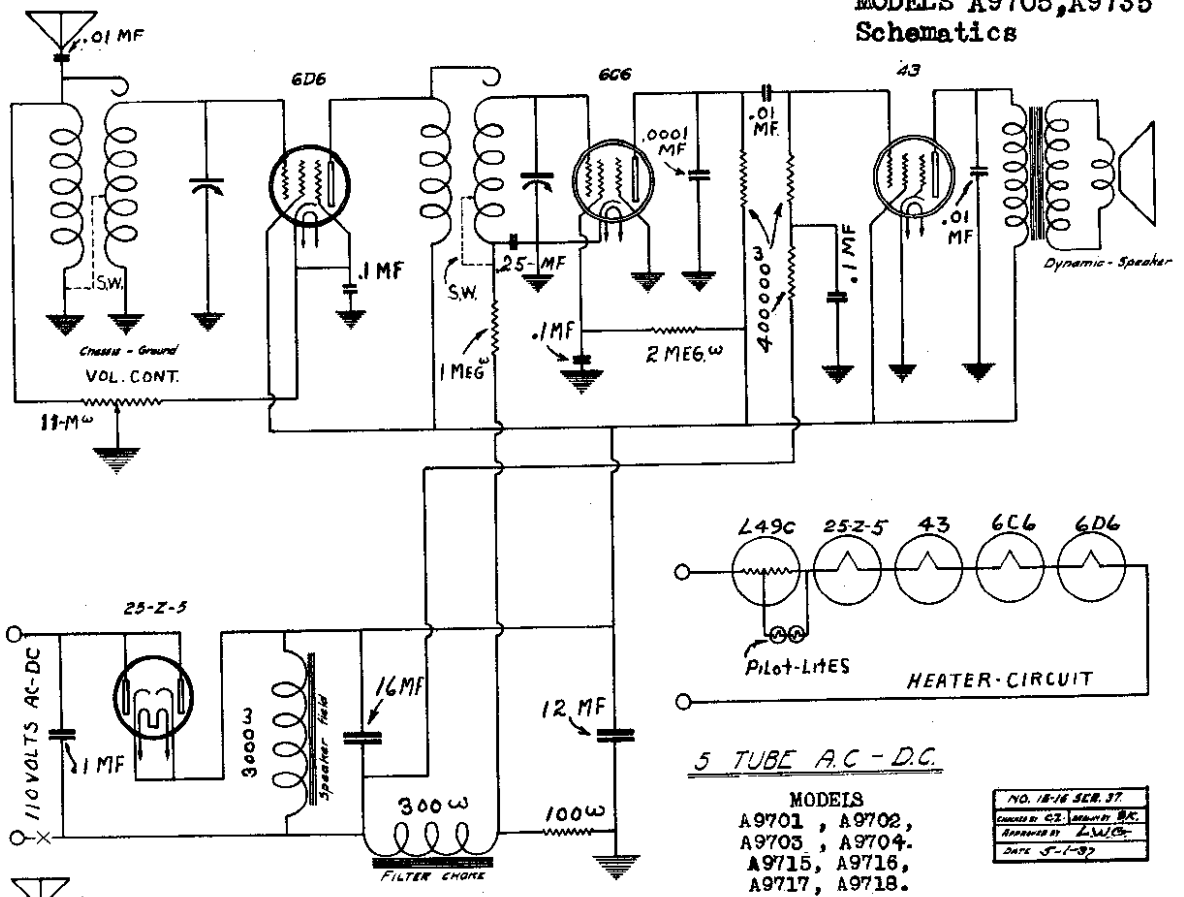

ALLIED RADIO CORP.

MODELS A9701, A9702, A9703,
A9704, A9715, A9716,
A9717, A9718
MODELS A9705, A9735
Schematics

5 TUBE A.C.-D.C.

MODELS
A9701, A9702,
A9703, A9704,
A9715, A9716,
A9717, A9718.

NO. 18-16 SER. 37
CHECKED BY: [Signature]
APPROVED BY: L.W.C.
DATE: 5-1-37

IN 6 TUBE MODELS THE ELECTRON EYE IS OMITTED.

MODELS
A9705, A9735.

IF-FREQUENCY-
456 kc.

NO. 30 - 37 SER.
CHECKED BY: [Signature]
APPROVED BY: L.W.C.
DATE: 5-1-37