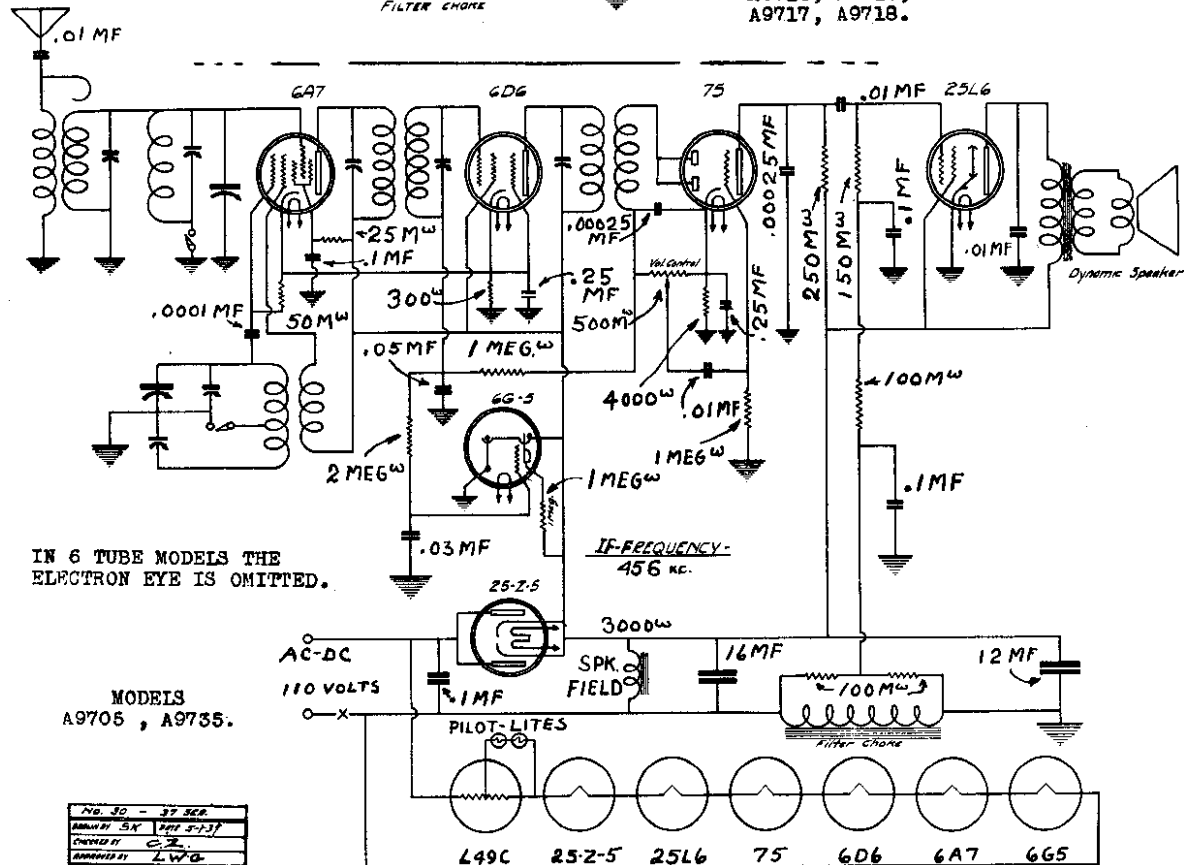

ALLIED RADIO CORP.

MODELS A9701, A9702, A9703,
A9704, A9715, A9716,
A9717, A9718
MODELS A9705, A9735
Schematics

5 TUBE A.C.-D.C.

MODELS
A9701, A9702,
A9703, A9704,
A9715, A9716,
A9717, A9718.

NO. 18-16 SER. 37
CHECKED BY: [Signature]
APPROVED BY: L.W.C.
DATE: 5-1-37

IN 6 TUBE MODELS THE ELECTRON EYE IS OMITTED.

MODELS
A9705, A9735.

IF-FREQUENCY-
456 kc.

NO. 30 - 37 SER.
CHECKED BY: [Signature]
APPROVED BY: L.W.C.
DATE: 5-1-37