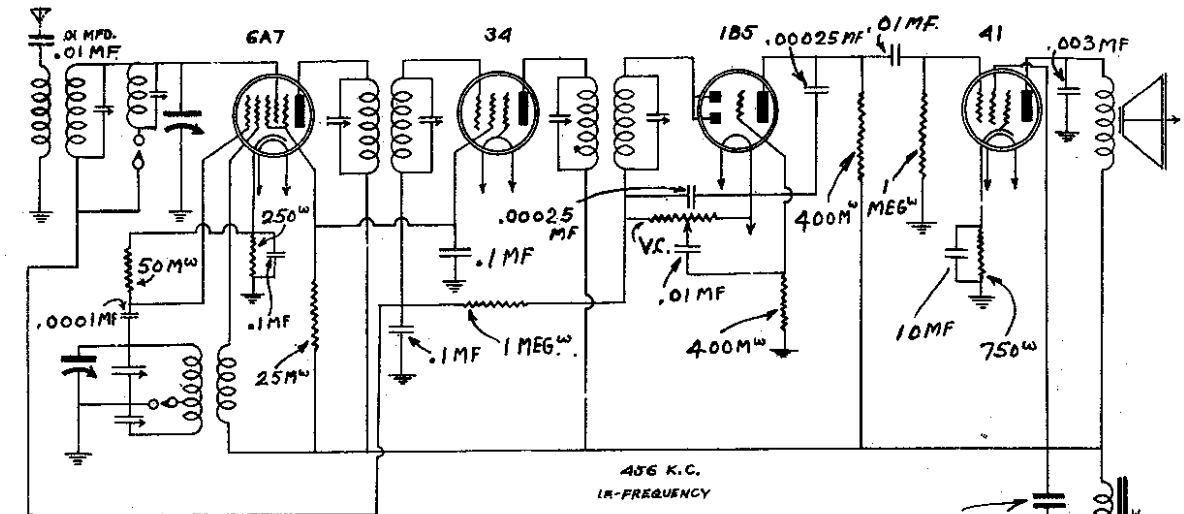

MODEL A-9809
 MODEL A-9811
 Schematics

ALLIED RADIO CORP.

4 TUBE SUPERHETERODYNE.
 6 VOLT STORAGE BATTERY OPERATION.

MODEL A 9809

ENGINEERING DEPARTMENT
 RPR BY *Lug* SERIES -37
 480

6-TUBE BATTERY-SUPERHET

MODEL A9811

CIRCUIT DIAGRAM FOR UNITS
 STARTING FROM SER. NUMBER - 10703

ENGINEERING DEPARTMENT
 RPR BY *Lug* SERIES -37
 1936 MODEL