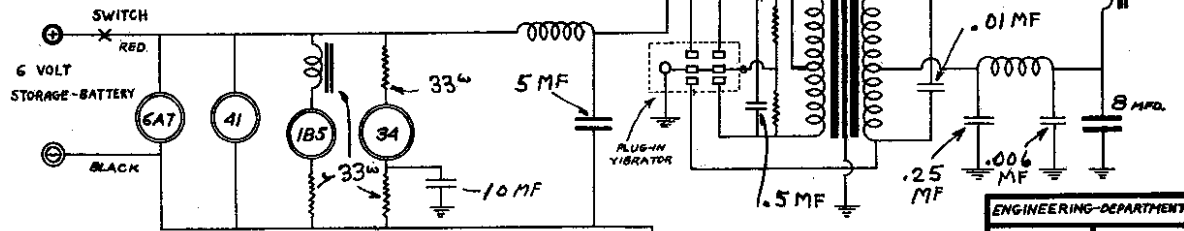

MODEL A-9809
 MODEL A-9811
 Schematics

ALLIED RADIO CORP.

4 TUBE SUPERHETERODYNE.
 6 VOLT STORAGE BATTERY OPERATION.

MODEL A 9809

ENGINEERING DEPARTMENT
 RPR BY *Lug* SERIES -37
 480

6-TUBE BATTERY-SUPERHET

MODEL A9811

CIRCUIT DIAGRAM FOR UNITS
 STARTING FROM SER. NUMBER - 10703

ENGINEERING DEPARTMENT
 RPR BY *Lug* SERIES -37
 1936 MODEL