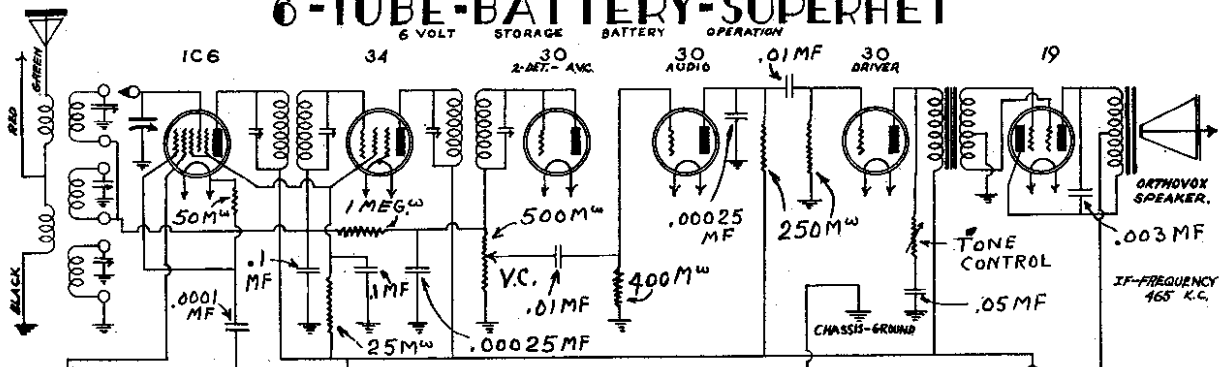

MODEL A-9809
 MODEL A-9811
 Schematics

ALLIED RADIO CORP.

4 TUBE SUPERHETERODYNE.
 6 VOLT STORAGE BATTERY OPERATION.

MODEL A 9809

ENGINEERING DEPARTMENT
 RPR BY *Lug* SERIES -37
 480

6-TUBE BATTERY-SUPERHET

MODEL A9811

CIRCUIT DIAGRAM FOR UNITS
 STARTING FROM SER. NUMBER - 10703

ENGINEERING DEPARTMENT
 RPR BY *Lug* SERIES -37
 1936 MODEL