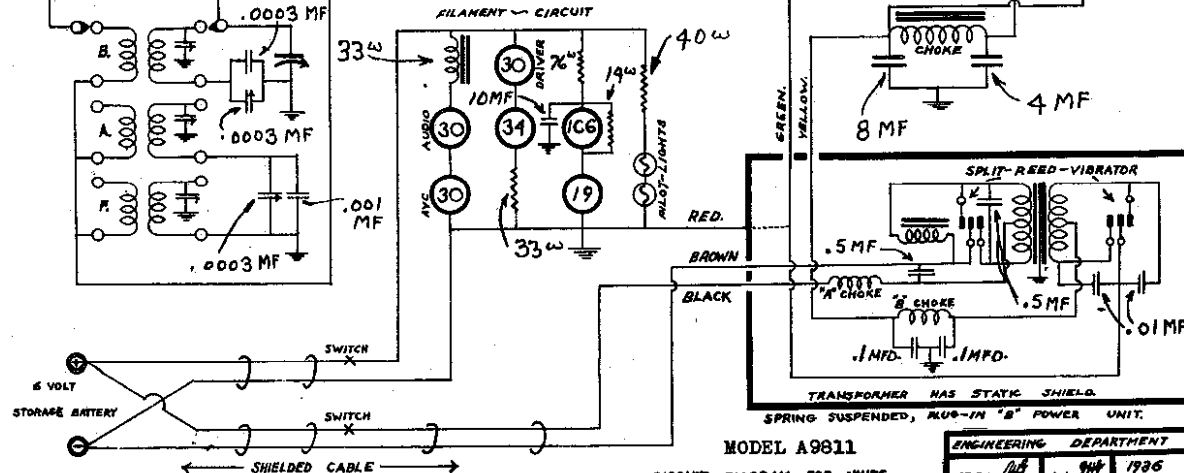

MODEL A-9809
 MODEL A-9811
 Schematics

ALLIED RADIO CORP.

4 TUBE SUPERHETERODYNE.
 6 VOLT STORAGE BATTERY OPERATION.

MODEL A 9809

ENGINEERING DEPARTMENT
 RPR BY *Lug* SERIES -37
 480

6-TUBE BATTERY-SUPERHET

MODEL A9811

CIRCUIT DIAGRAM FOR UNITS
 STARTING FROM SER. NUMBER - 10703

ENGINEERING DEPARTMENT
 RPR BY *Lug* SERIES -37
 1936 MODEL