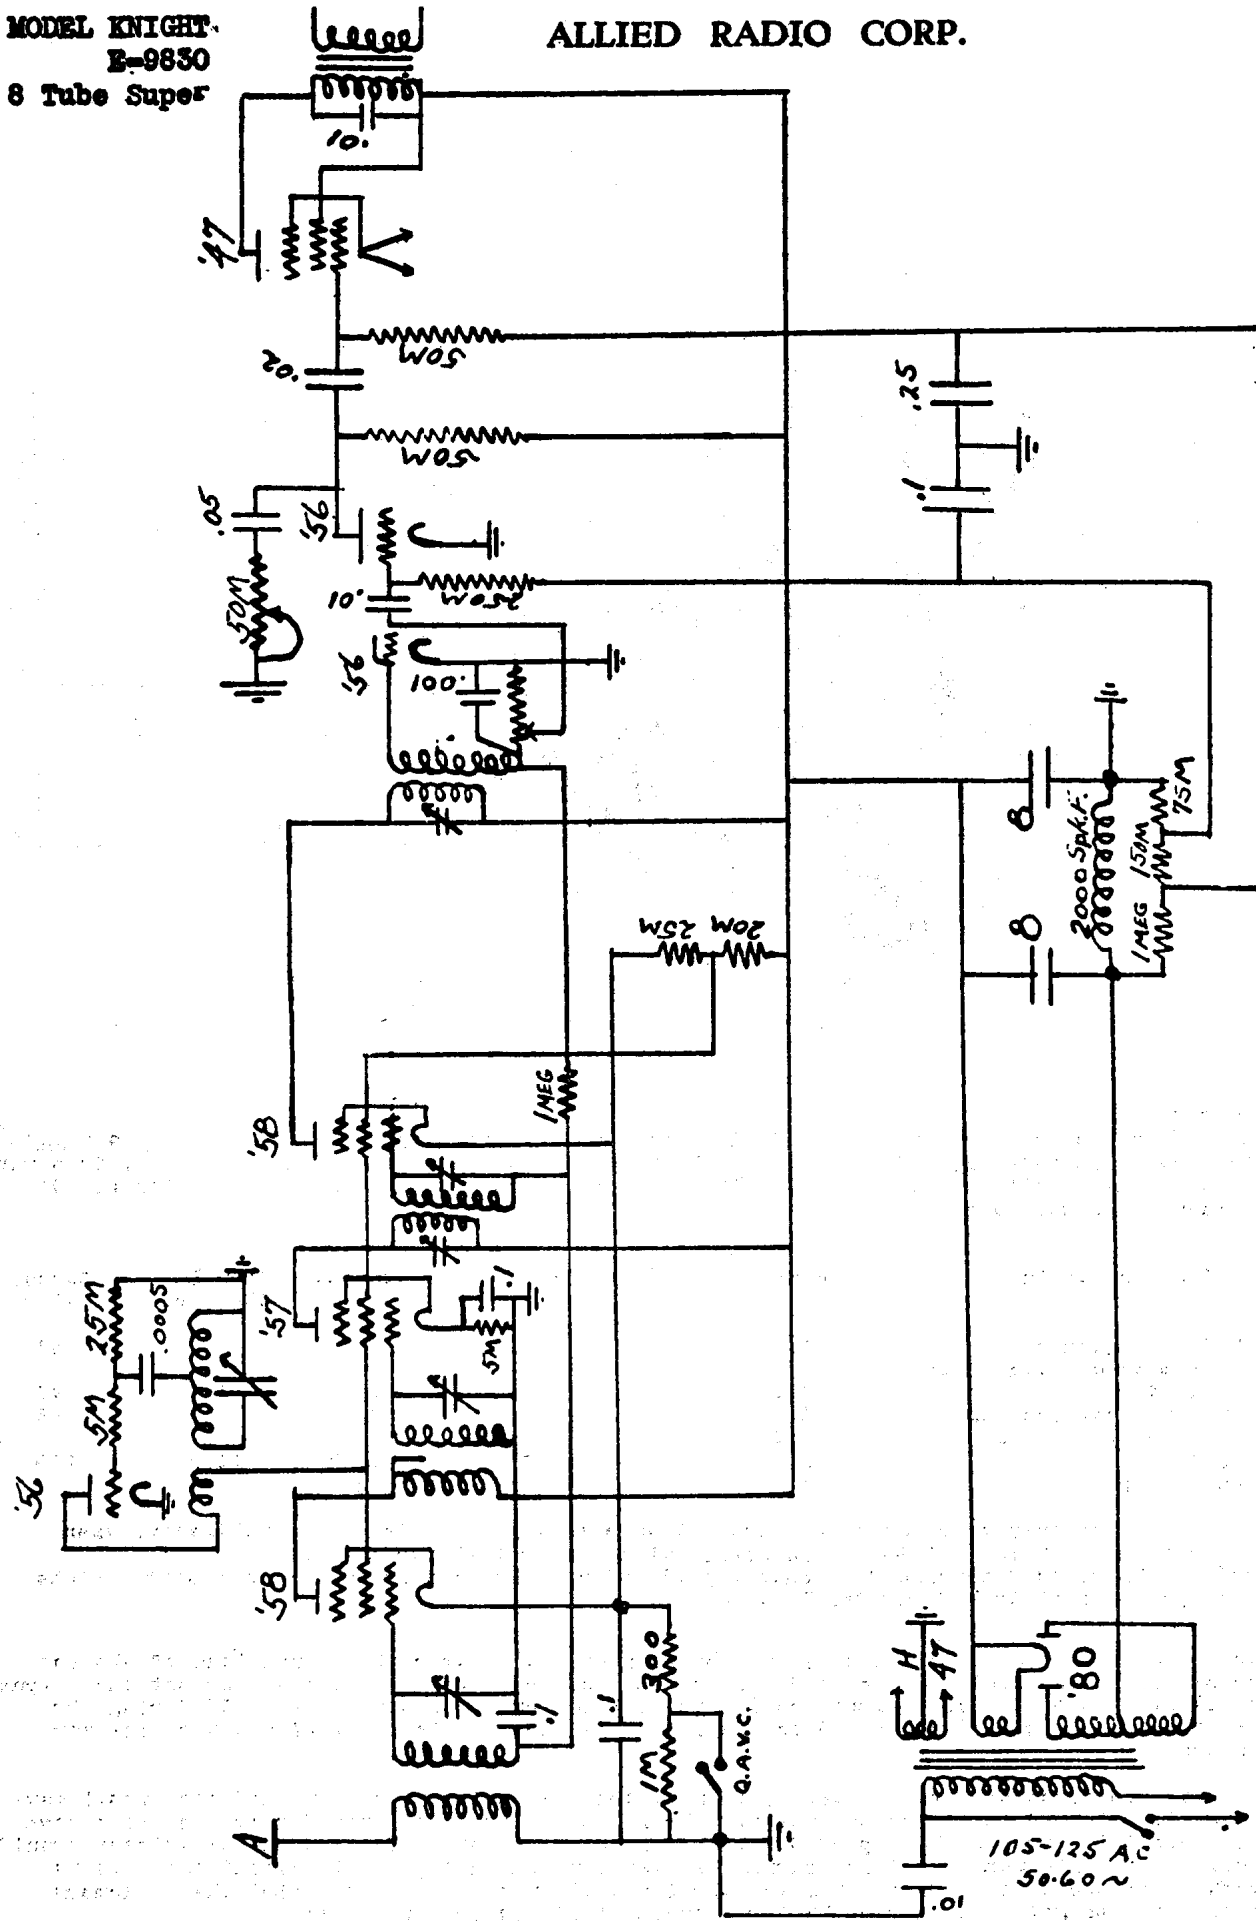

MODEL KNIGHT  
Z-9830  
8 Tube Super

ALLIED RADIO CORP.

IF PEAK 177.5 KC