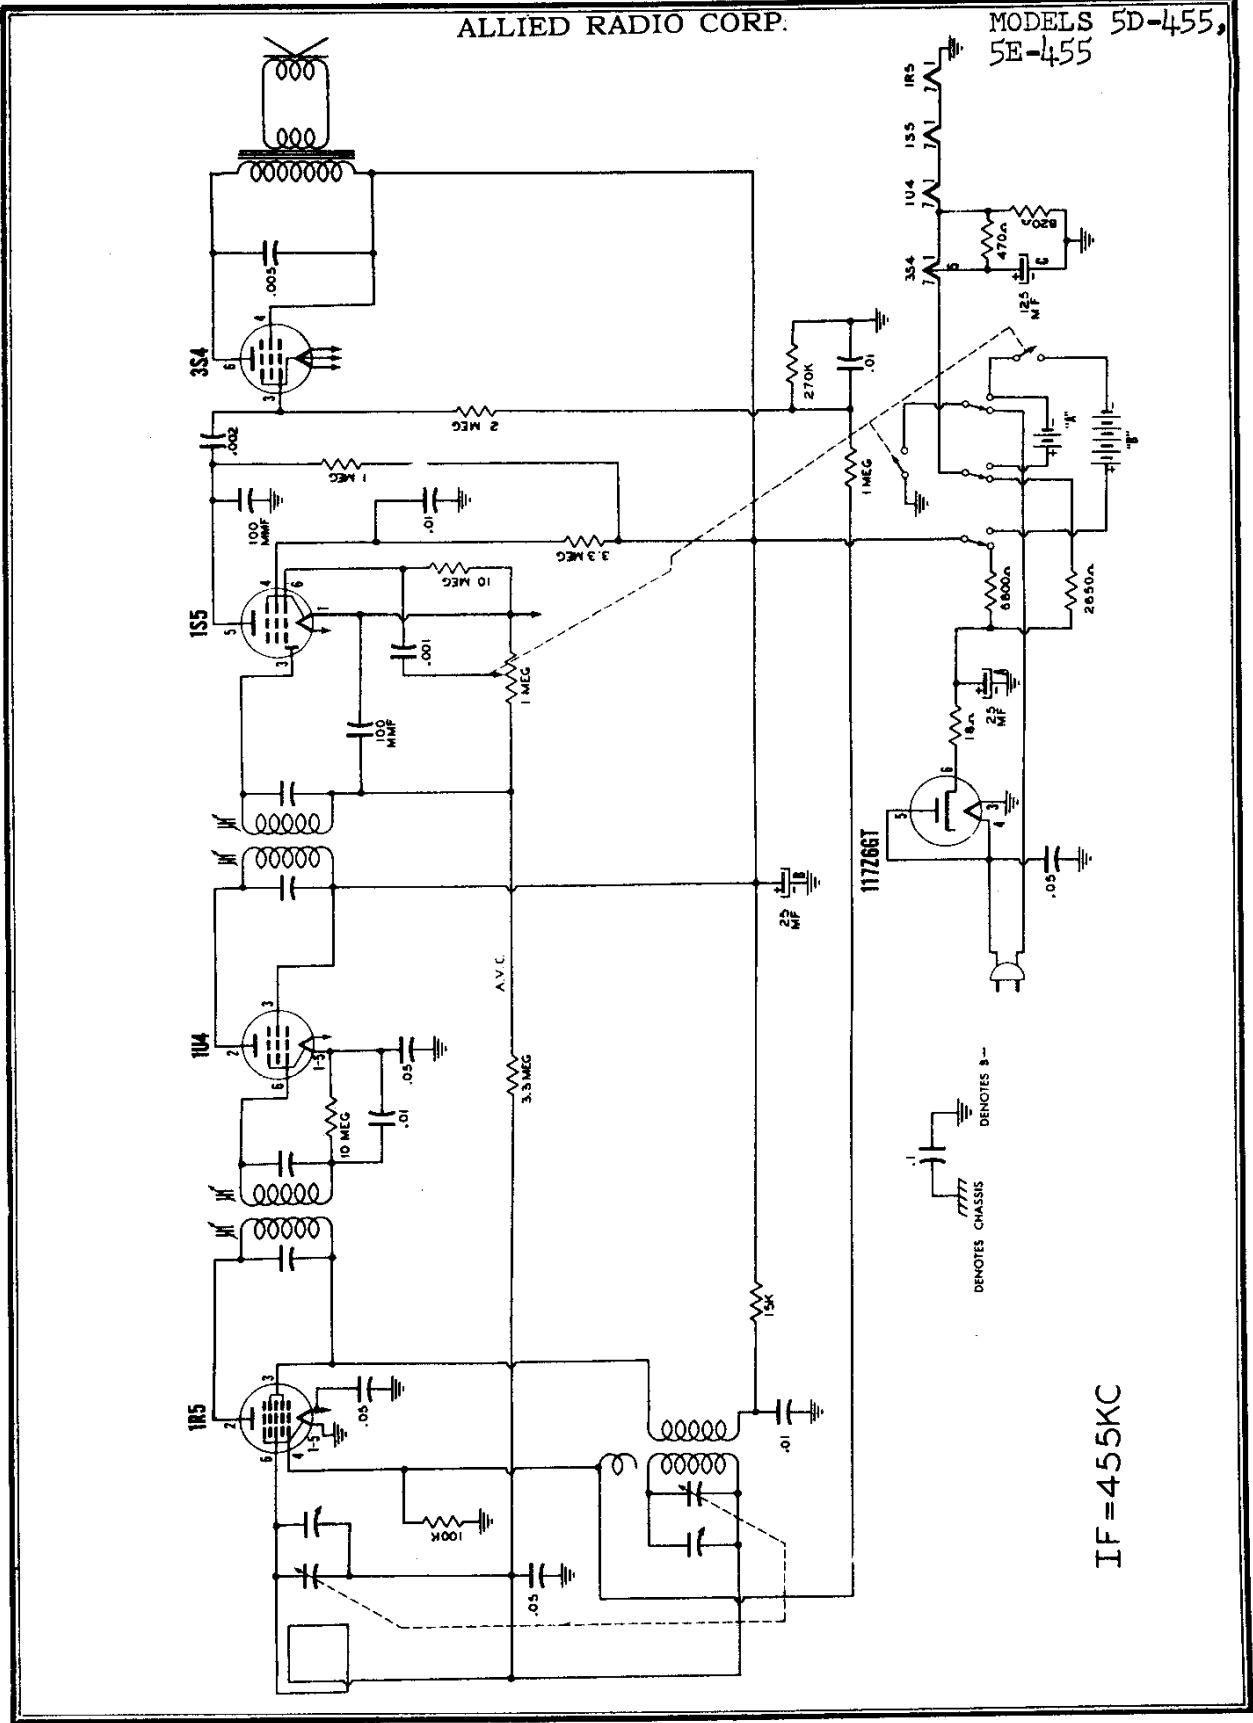

Allied Radio Corp.

Model: 5D-455

Chassis:

Year: Pre 1950

Power:

Circuit:

IF:

Tubes:

Bands:

Resources

Riders Volume 19 - ALLIED 19-5

ALLIED RADIO CORP.

MODELS 5D-455,
5E-455

IF=455KC