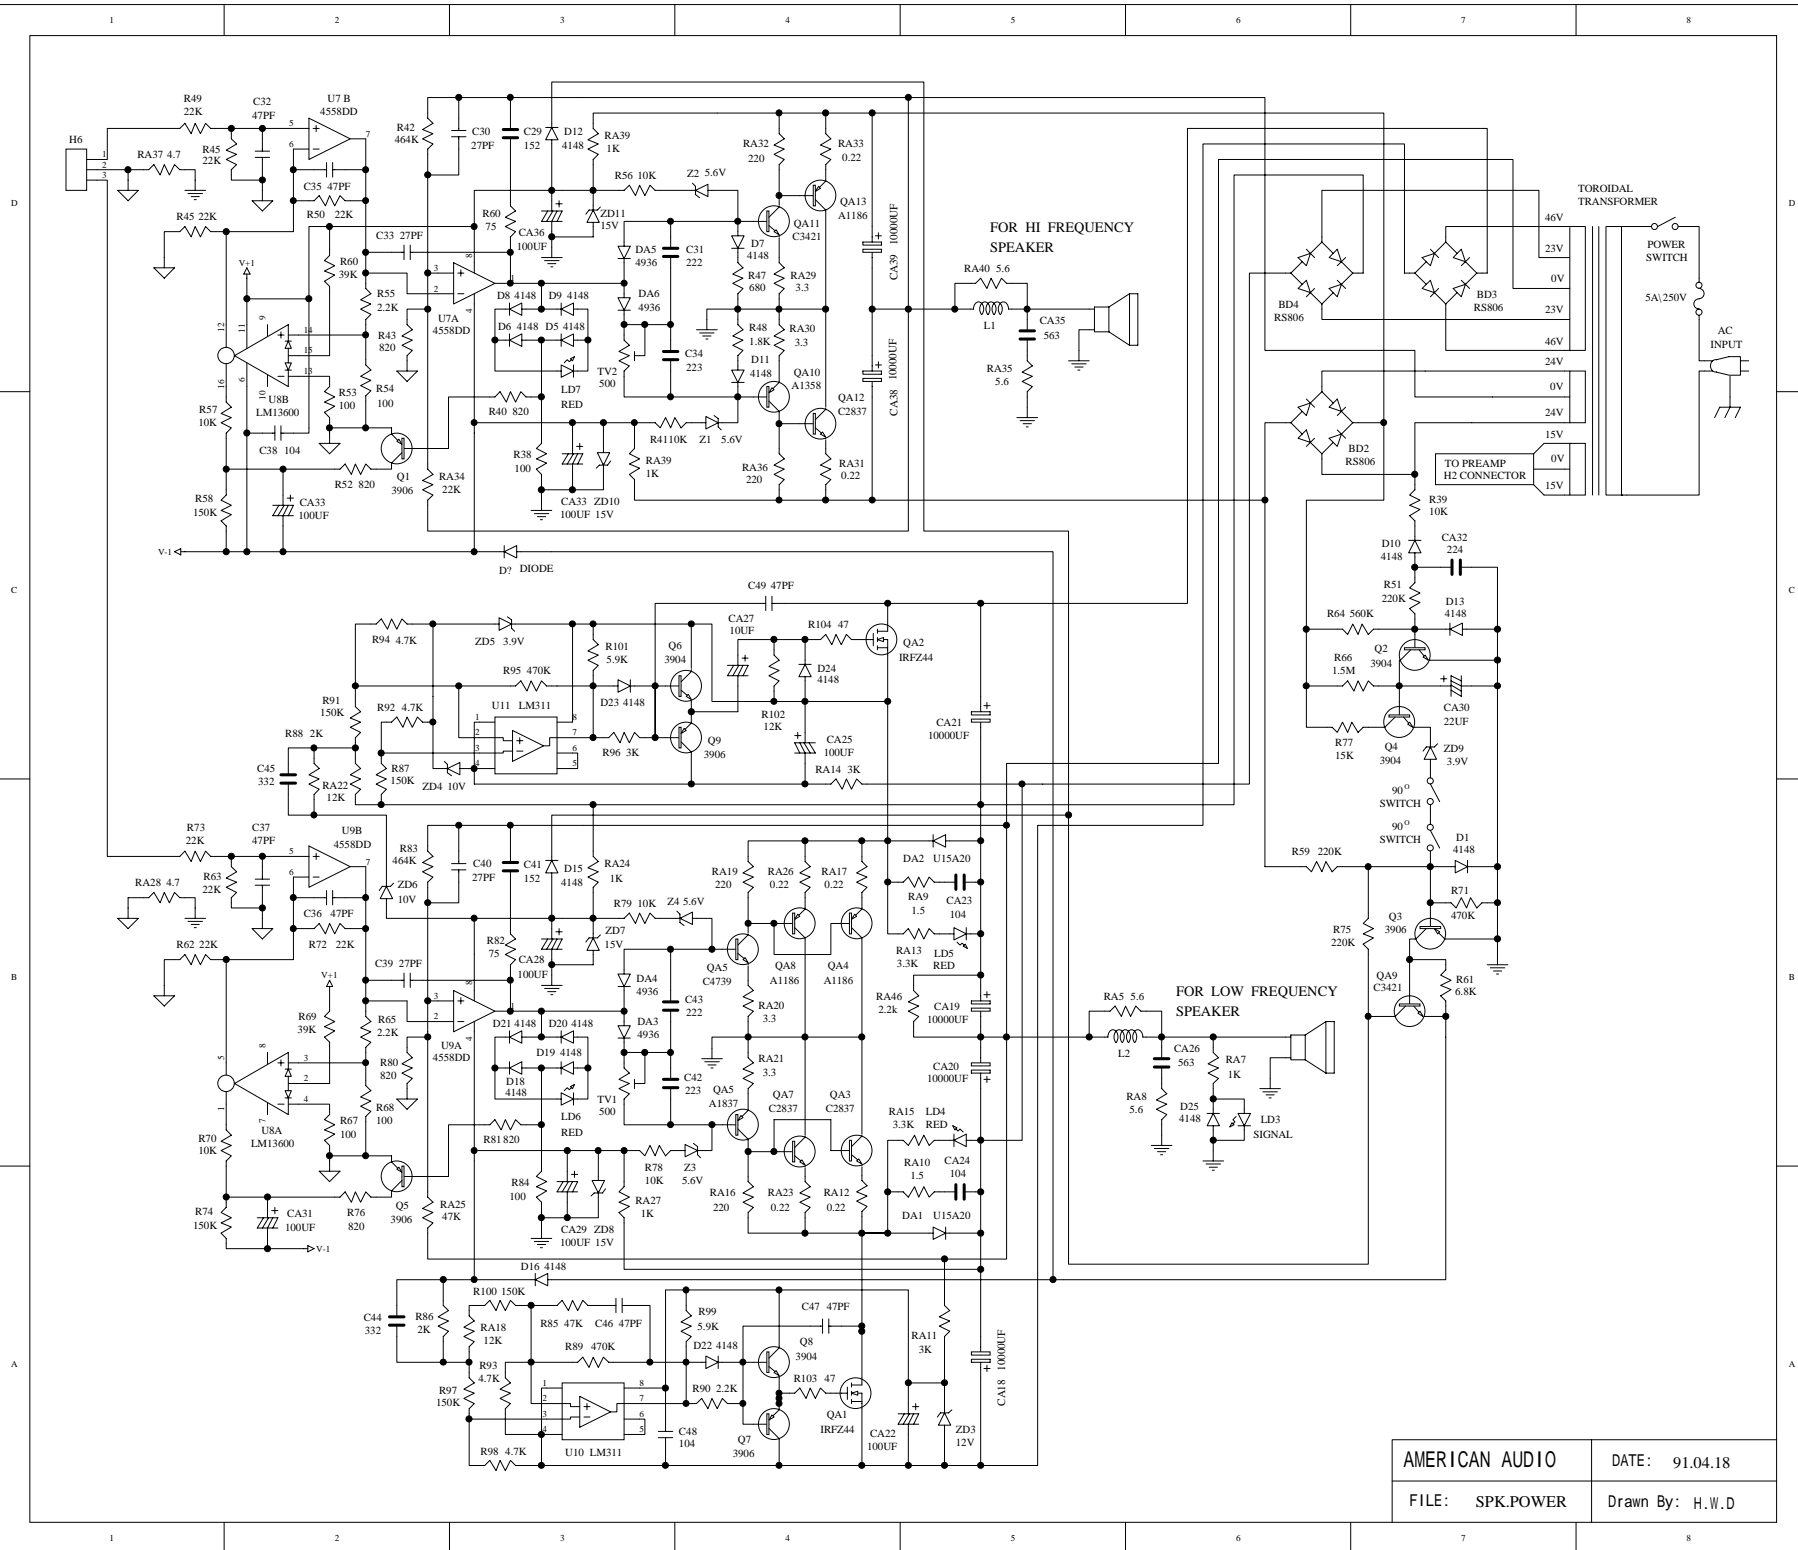

AMERICAN AUDIO	DATE: 91.03.28
FILE: SPK.PREAMP	Drawn By: H.W.D

AMERICAN AUDIO	DATE: 91.04.18
FILE: SPK.POWER	Drawn By: H.W.D