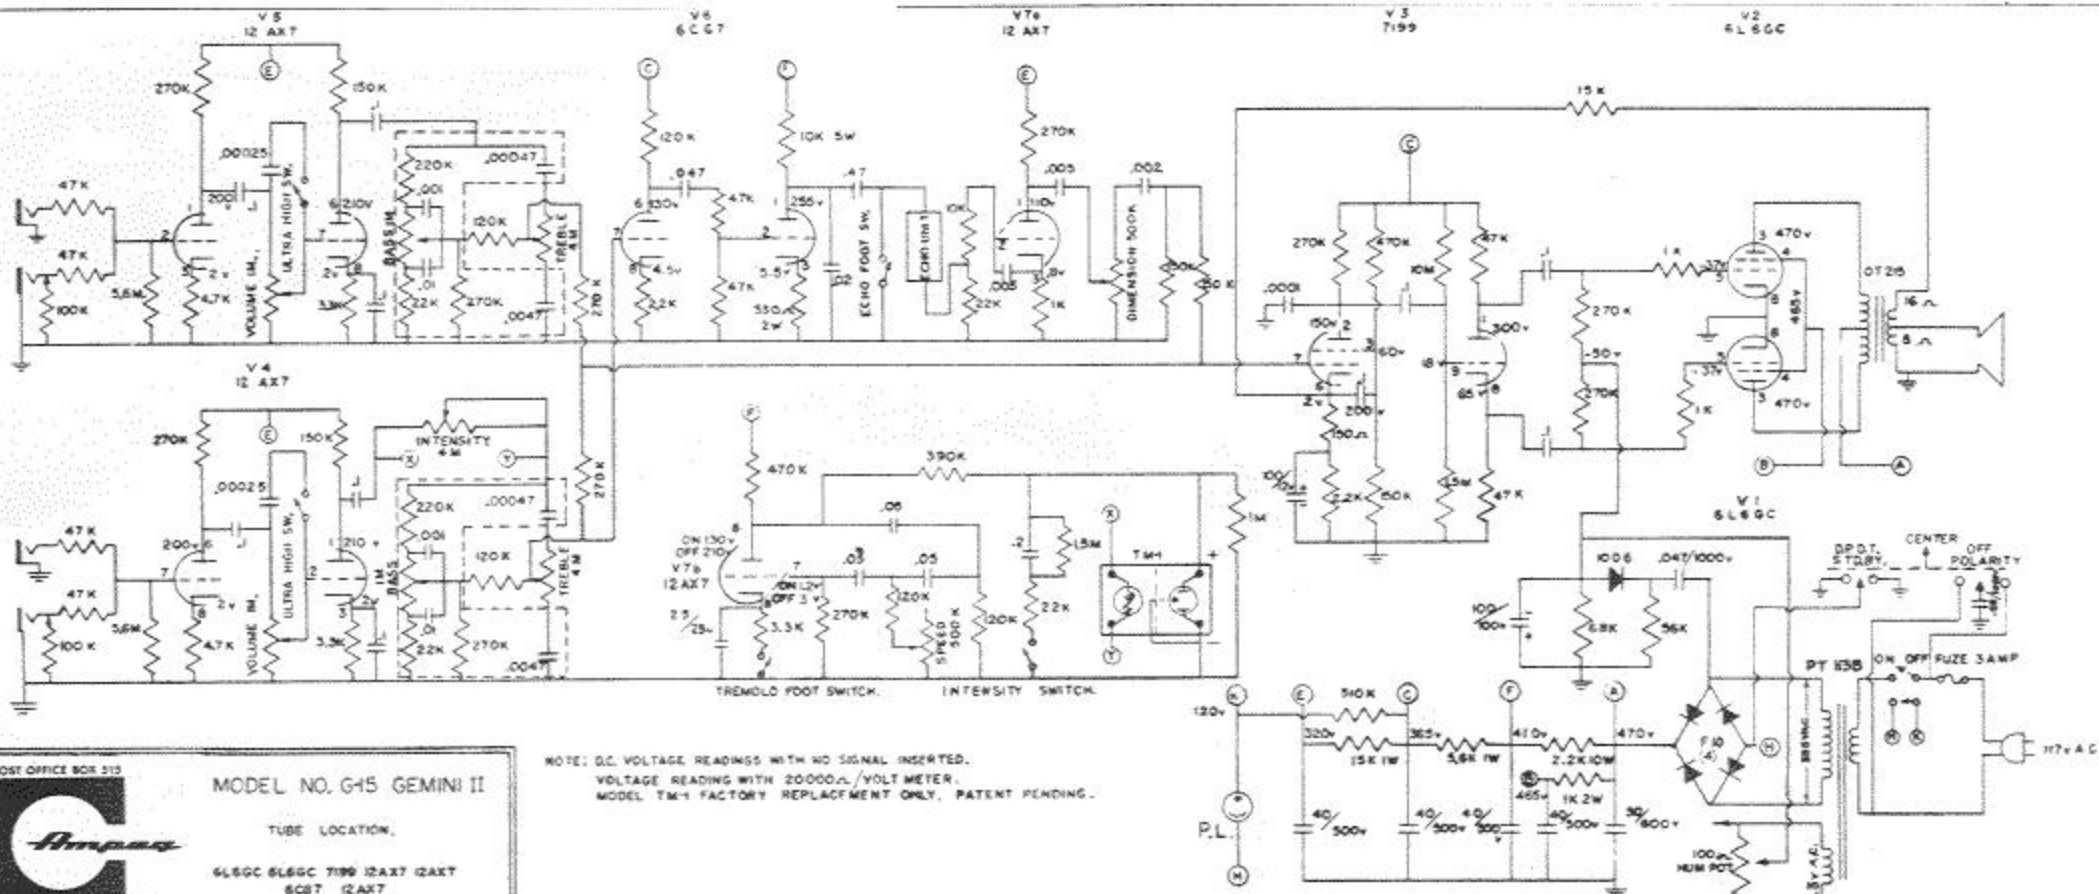

CHANNEL 2

CHANNEL 1

MODEL NO. G-15 GEMINI II

TUBE LOCATION.

6L6GC 6L6GC 7199 12AX7 12AX7
6CG7 12AX7

4010030

DATE: 1954

4010030