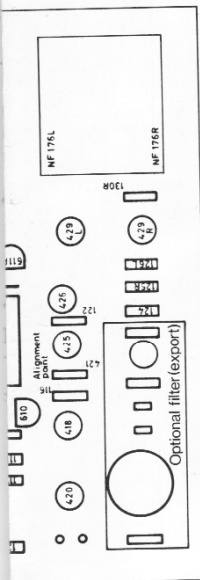

Top View

C29 Control Unit

Track side of C29

F14 A.M. aerial amplifier

L14 Stereo decoder

Drive Cord Replacement
Viewed from front of set (plan view)