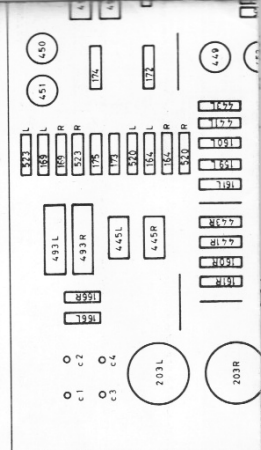

Top View

C29 Control Unit

Track side of C29

F14 A.M. aerial amplifier

L14 Stereo decoder

Drive Cord Replacement
Viewed from front of set (plan view)