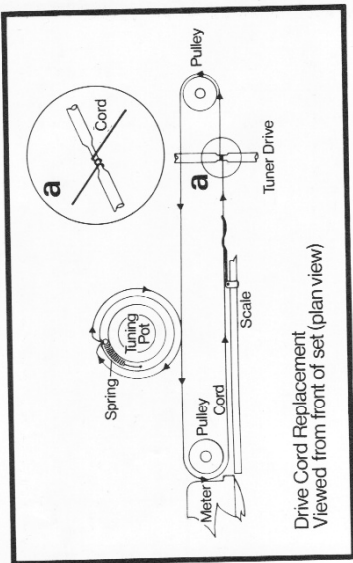

Top View

C29 Control Unit

Track side of C29

F14 A.M. aerial amplifier

L14 Stereo decoder

Drive Cord Replacement
Viewed from front of set (plan view)