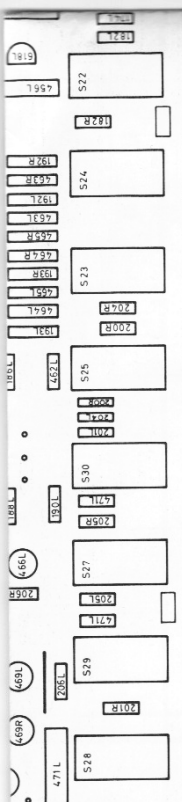

Top View

C29 Control Unit

Track side of C29

F14 A.M. aerial amplifier

L14 Stereo decoder

Drive Cord Replacement
Viewed from front of set (plan view)