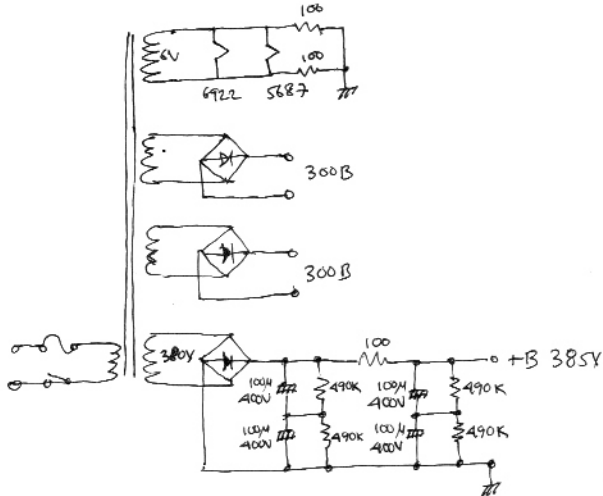

6922

5687

AUDION SILVER NIGHT
 PP 300B MONOBLOCK

Power Supply
 AUDION SILVER NIGHT