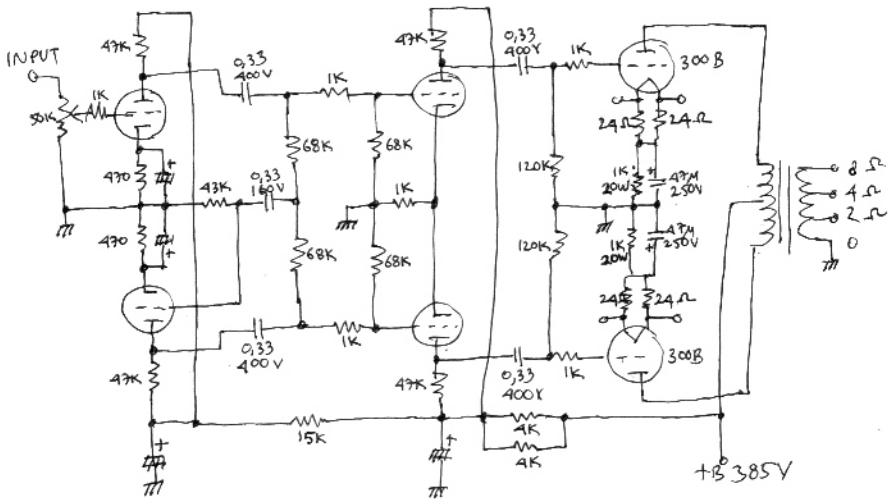

6922

5687

AUDION SILVER NIGHT
 PP 300B MONOBLOCK

Power Supply
 AUDION SILVER NIGHT