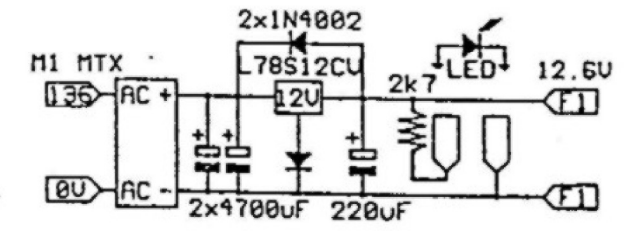

BALANCE AND VOLUME

LINESTAGE

I/O AND SWITCHING

PREAMP PSU - SMOOTHING AND FILAMENT REGULATION

TITLE: M1 LINE
NO: M1LN03
ISSUE: 03

DRAWN: CLAUD MØLGAARD
DATE: 31.01.1995
OK:

AUDIONOTE