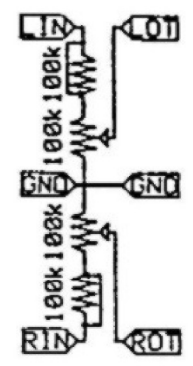

BALANCE AND VOLUME

LINESTAGE

I/O AND SWITCHING

PREAMP PSU - SMOOTHING AND FILAMENT REGULATION

TITLE: M1 LINE
NO: M1LN03
ISSUE: 03

DRAWN: CLAUD MØLGAARD
DATE: 31.01.1995
OK:

AUDIONOTE