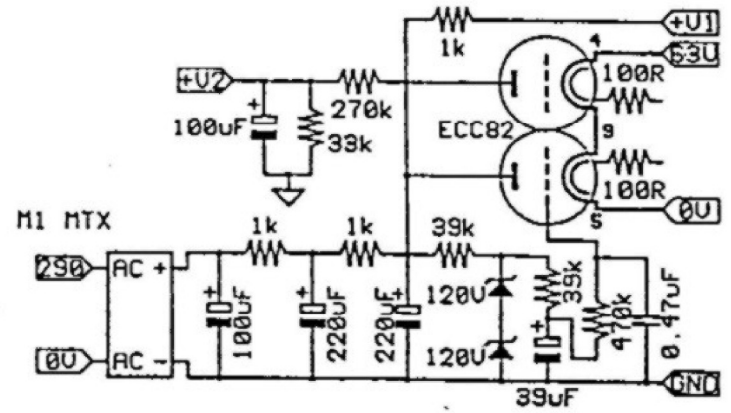

BALANCE AND VOLUME

LINESTAGE

I/O AND SWITCHING

PREAMP PSU - SMOOTHING AND FILAMENT REGULATION

TITLE: M1 LINE
NO: M1LN03
ISSUE: 03

DRAWN: CLAUD MØLGAARD
DATE: 31.01.1995
OK:

AUDIONOTE