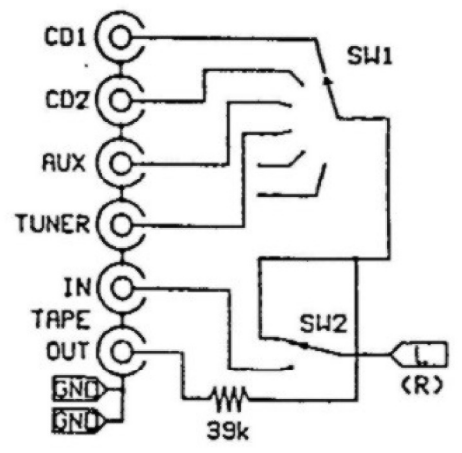

BALANCE AND VOLUME

LINESTAGE

I/O AND SWITCHING

PREAMP PSU - SMOOTHING AND FILAMENT REGULATION

TITLE: M1 LINE
NO: M1LN03
ISSUE: 03

DRAWN: CLAUD MØLGAARD
DATE: 31.01.1995
OK:

AUDIONOTE