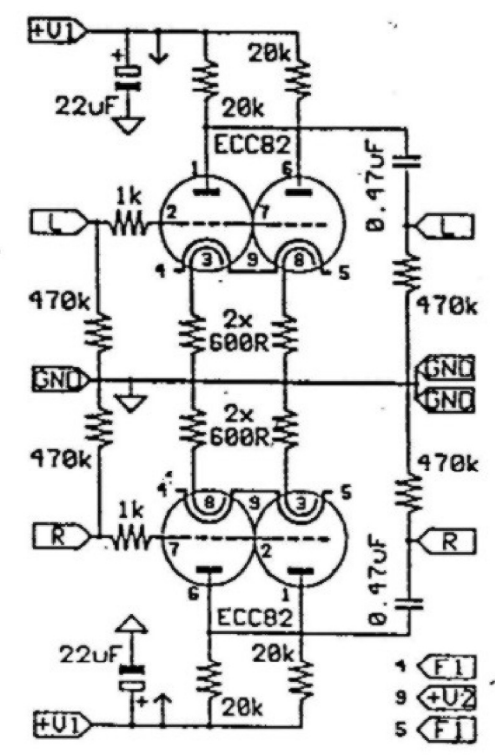

BALANCE AND VOLUME

LINESTAGE

I/O AND SWITCHING

PREAMP PSU - SMOOTHING AND FILAMENT REGULATION

TITLE: M1 LINE
NO: M1LN03
ISSUE: 03

DRAWN: CLAUD MØLGAARD
DATE: 31.01.1995
OK:

AUDIONOTE