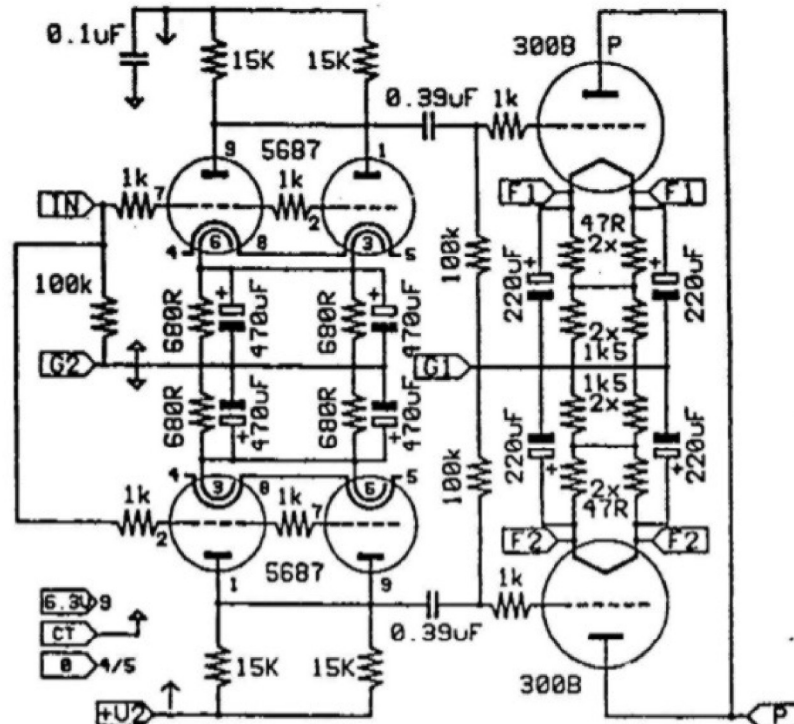

RCA INPUT AND VOLUME

LINESTAGE

300B POWER-AMPLIFIER

HT SMOOTHING

TITLE: P4 MONO  
NO: P4U2  
ISSUE: 03

DRAWN: CLAUD MØLGAARD  
DATE: 31.01.1995  
OK:

AUDIONOTE