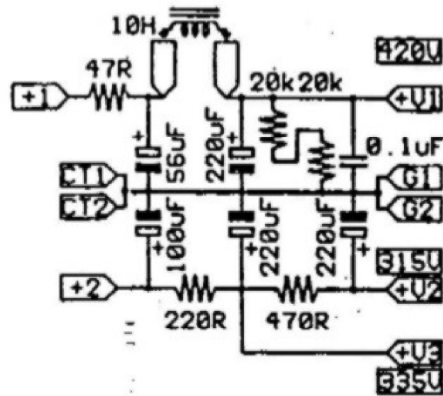

RCA INPUT AND VOLUME

LINESTAGE

300B POWER-AMPLIFIER

HT SMOOTHING

TITLE: P4 MONO  
NO: P4U2  
ISSUE: 03

DRAWN: CLAUD MØLGAARD  
DATE: 31.01.1995  
OK:

AUDIONOTE