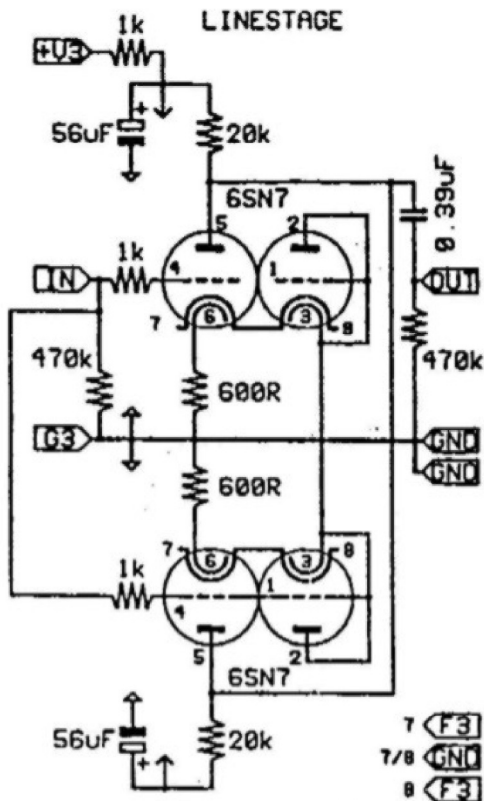

RCA INPUT AND VOLUME

LINESTAGE

300B POWER-AMPLIFIER

HT SMOOTHING

TITLE: P4 MONO  
NO: P4U2  
ISSUE: 03

DRAWN: CLAUD MØLGAARD  
DATE: 31.01.1995  
OK:

AUDIONOTE