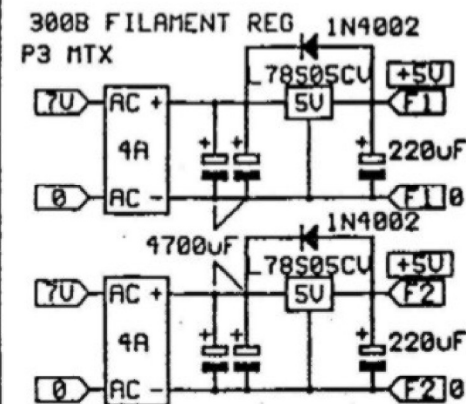

RCA INPUT AND VOLUME

LINESTAGE

300B POWER-AMPLIFIER

HT SMOOTHING

TITLE: P4 MONO  
NO: P4U2  
ISSUE: 03

DRAWN: CLAUD MØLGAARD  
DATE: 31.01.1995  
OK:

AUDIONOTE