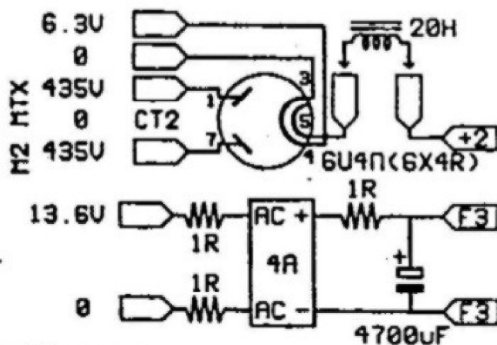

RCA INPUT AND VOLUME

LINESTAGE

300B POWER-AMPLIFIER

HT SMOOTHING

TITLE: P4 MONO  
NO: P4U2  
ISSUE: 03

DRAWN: CLAUD MØLGAARD  
DATE: 31.01.1995  
OK:

AUDIONOTE