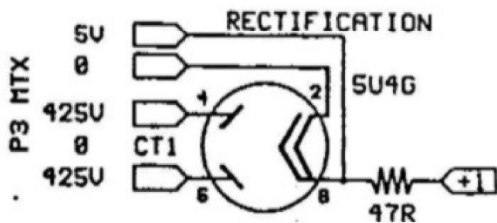

RCA INPUT AND VOLUME

LINESTAGE

300B POWER-AMPLIFIER

HT SMOOTHING

TITLE: P4 MONO  
NO: P4U2  
ISSUE: 03

DRAWN: CLAUD MØLGAARD  
DATE: 31.01.1995  
OK:

AUDIONOTE