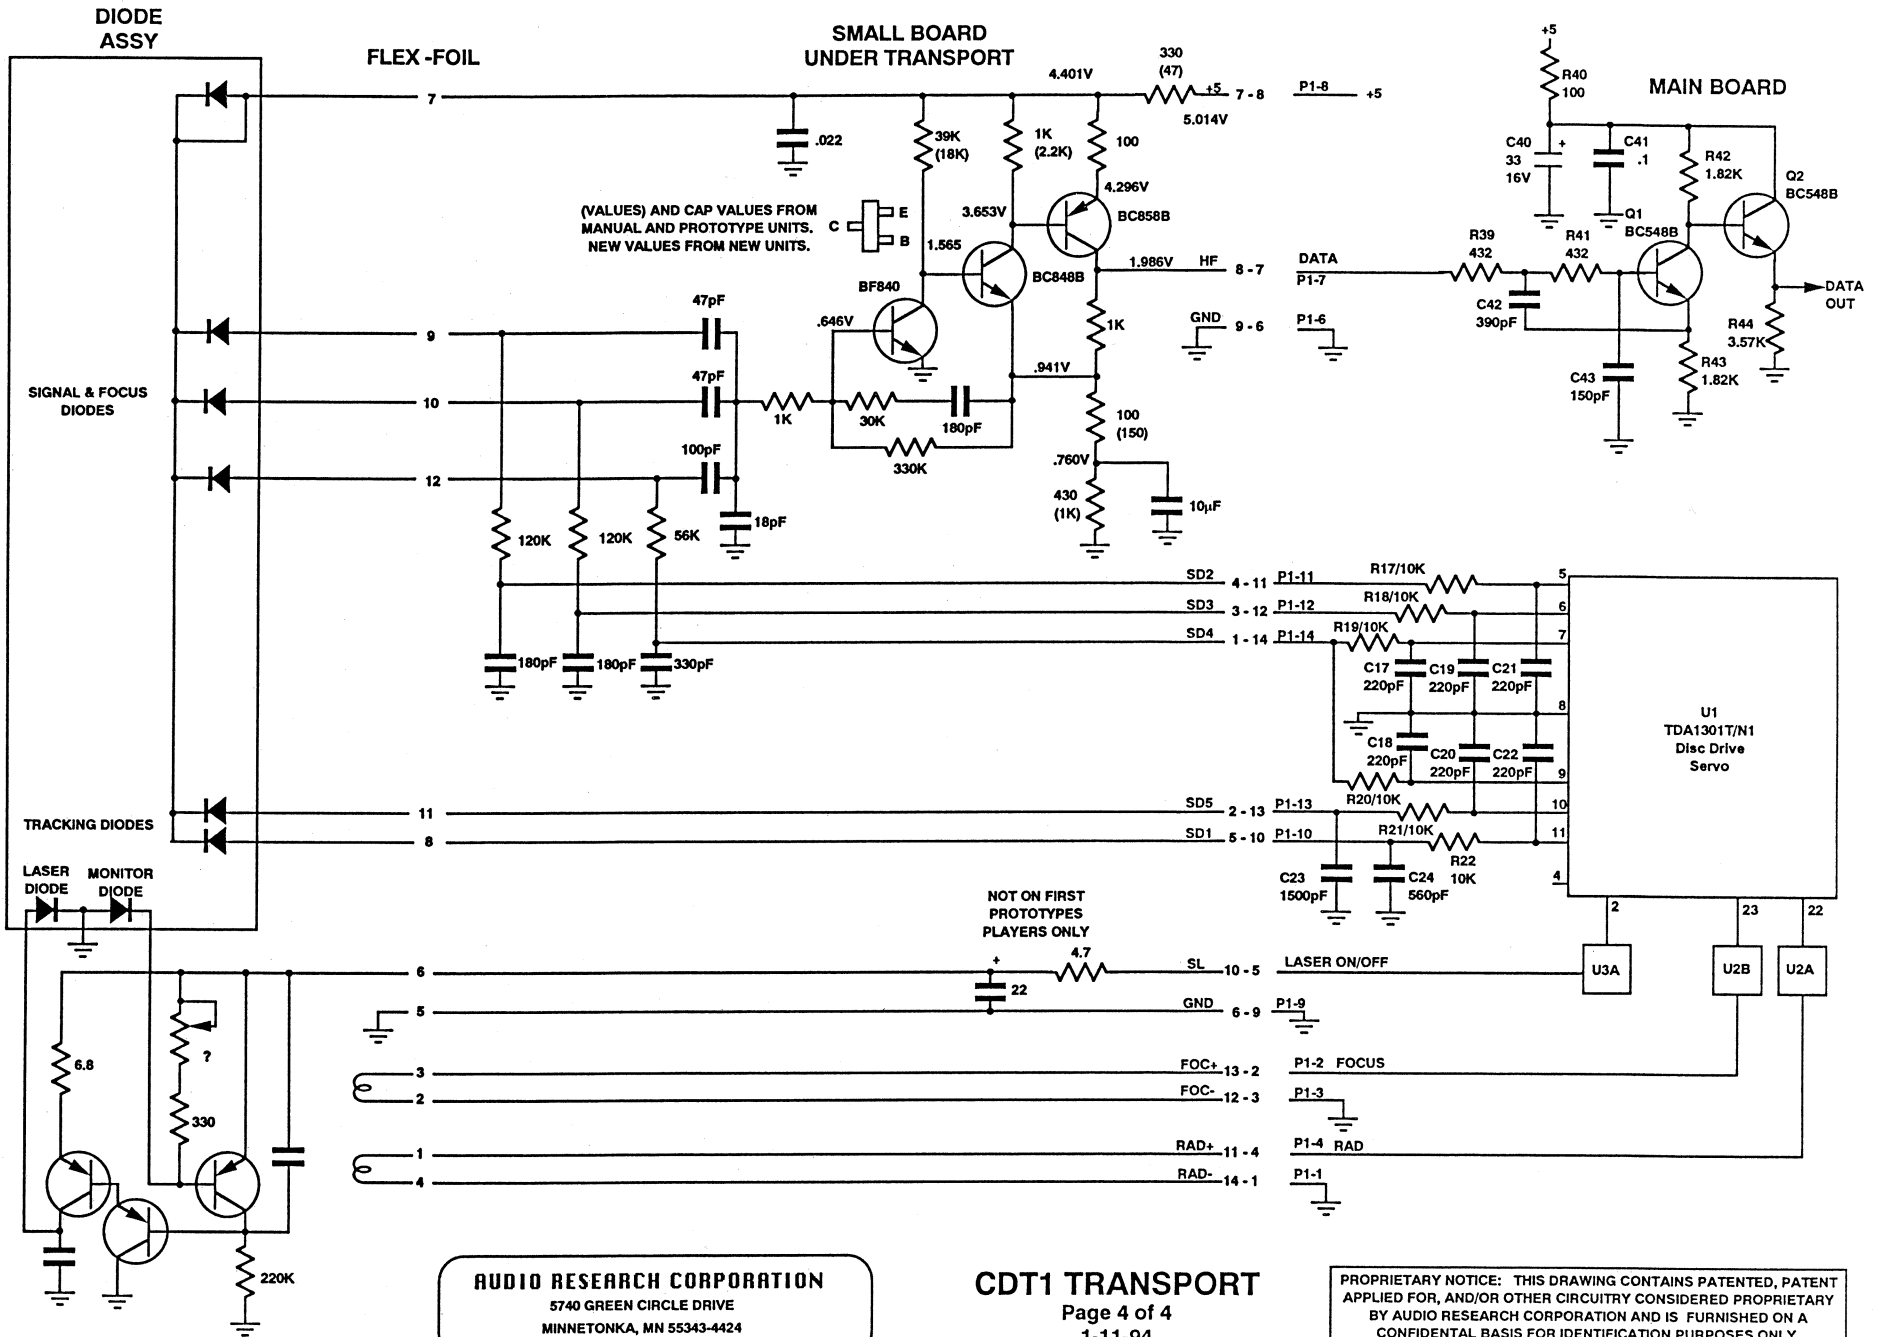

CDT1 DISPLAY

Page 2 of 4
1-5-94

AUDIO RESEARCH CORPORATION
5740 GREEN CIRCLE DRIVE
MINNETONKA, MN 55343-4424

PROPRIETARY NOTICE: THIS DRAWING CONTAINS PATENTED, PATENT APPLIED FOR, AND/OR OTHER CIRCUITRY CONSIDERED PROPRIETARY BY AUDIO RESEARCH CORPORATION AND IS FURNISHED ON A CONFIDENTIAL BASIS FOR IDENTIFICATION PURPOSES ONLY.