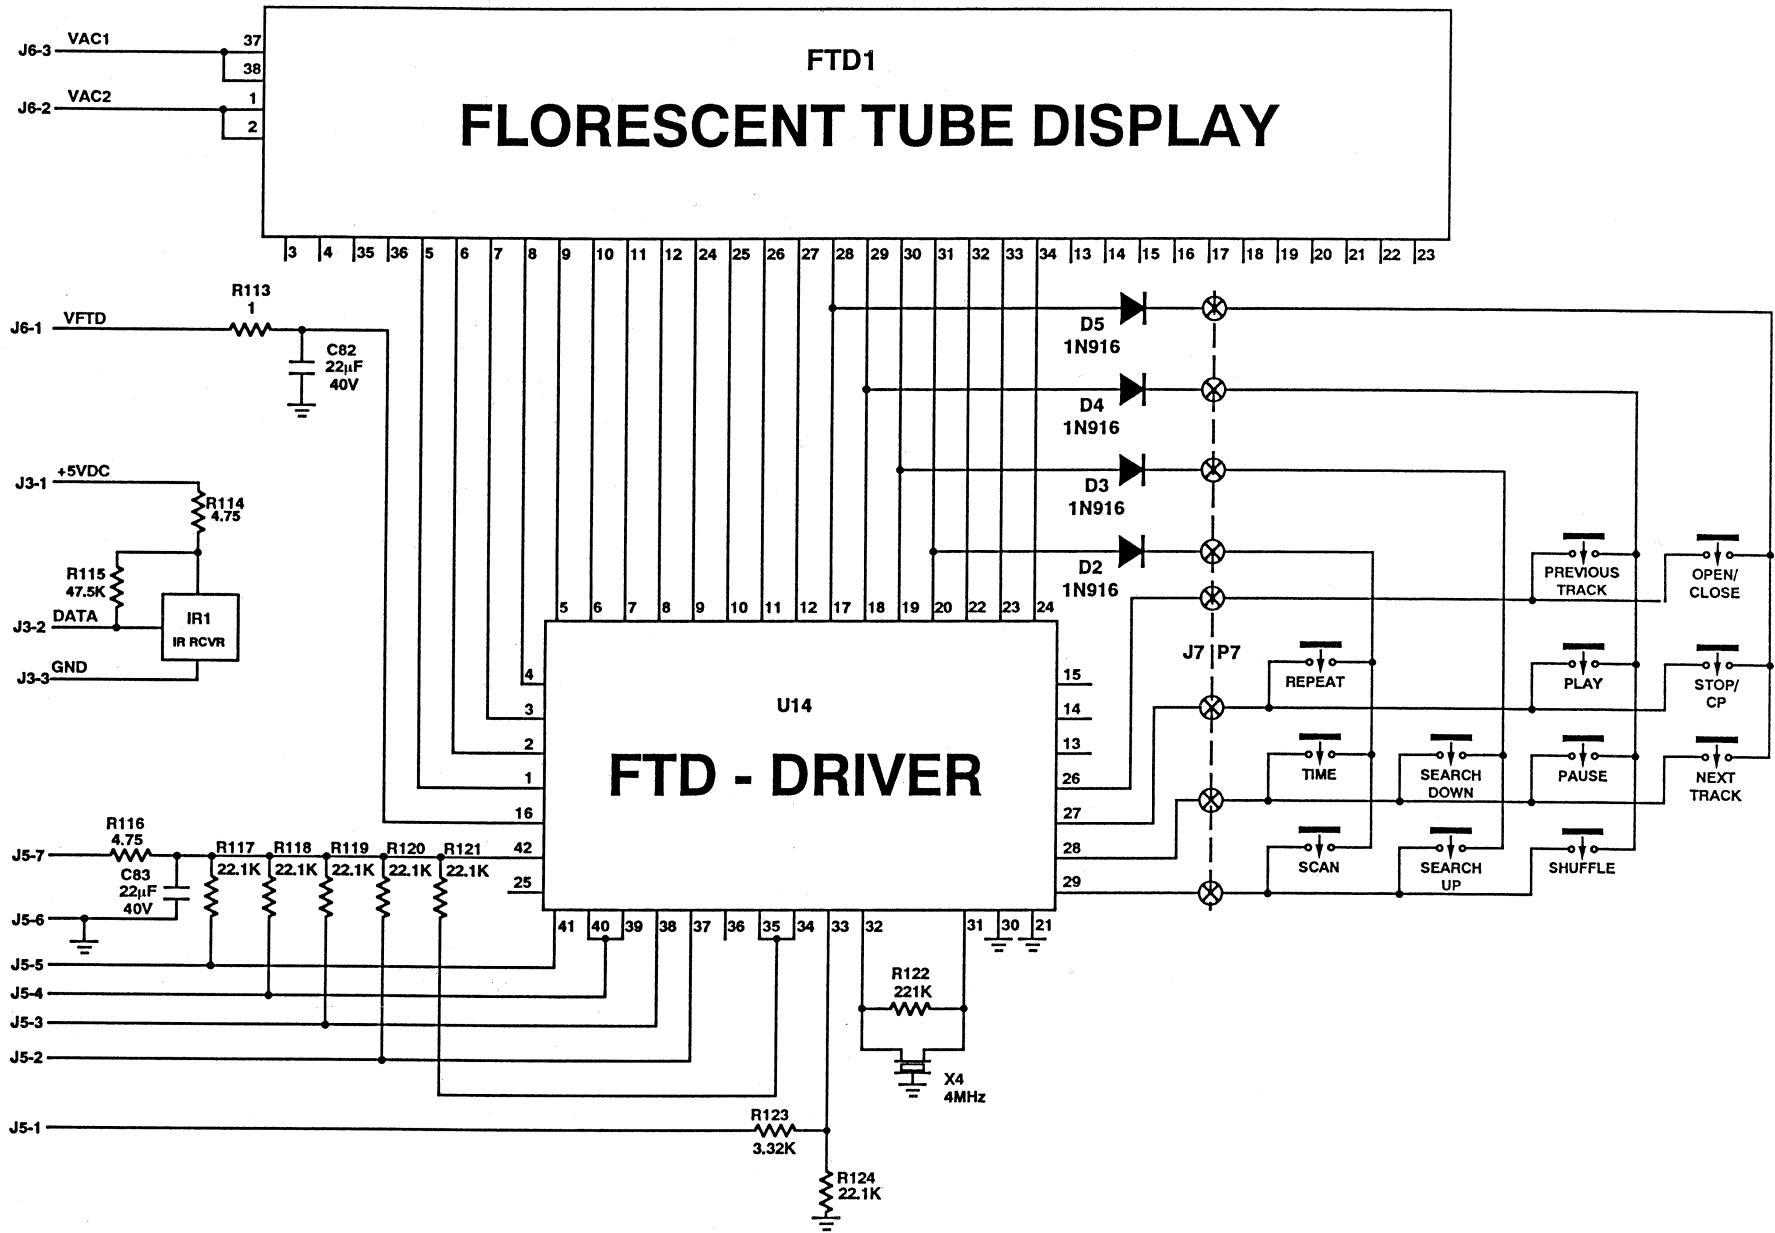

CDT1 DISPLAY

Page 2 of 4
1-5-94

AUDIO RESEARCH CORPORATION
5740 GREEN CIRCLE DRIVE
MINNETONKA, MN 55343-4424

PROPRIETARY NOTICE: THIS DRAWING CONTAINS PATENTED, PATENT APPLIED FOR, AND/OR OTHER CIRCUITRY CONSIDERED PROPRIETARY BY AUDIO RESEARCH CORPORATION AND IS FURNISHED ON A CONFIDENTIAL BASIS FOR IDENTIFICATION PURPOSES ONLY.