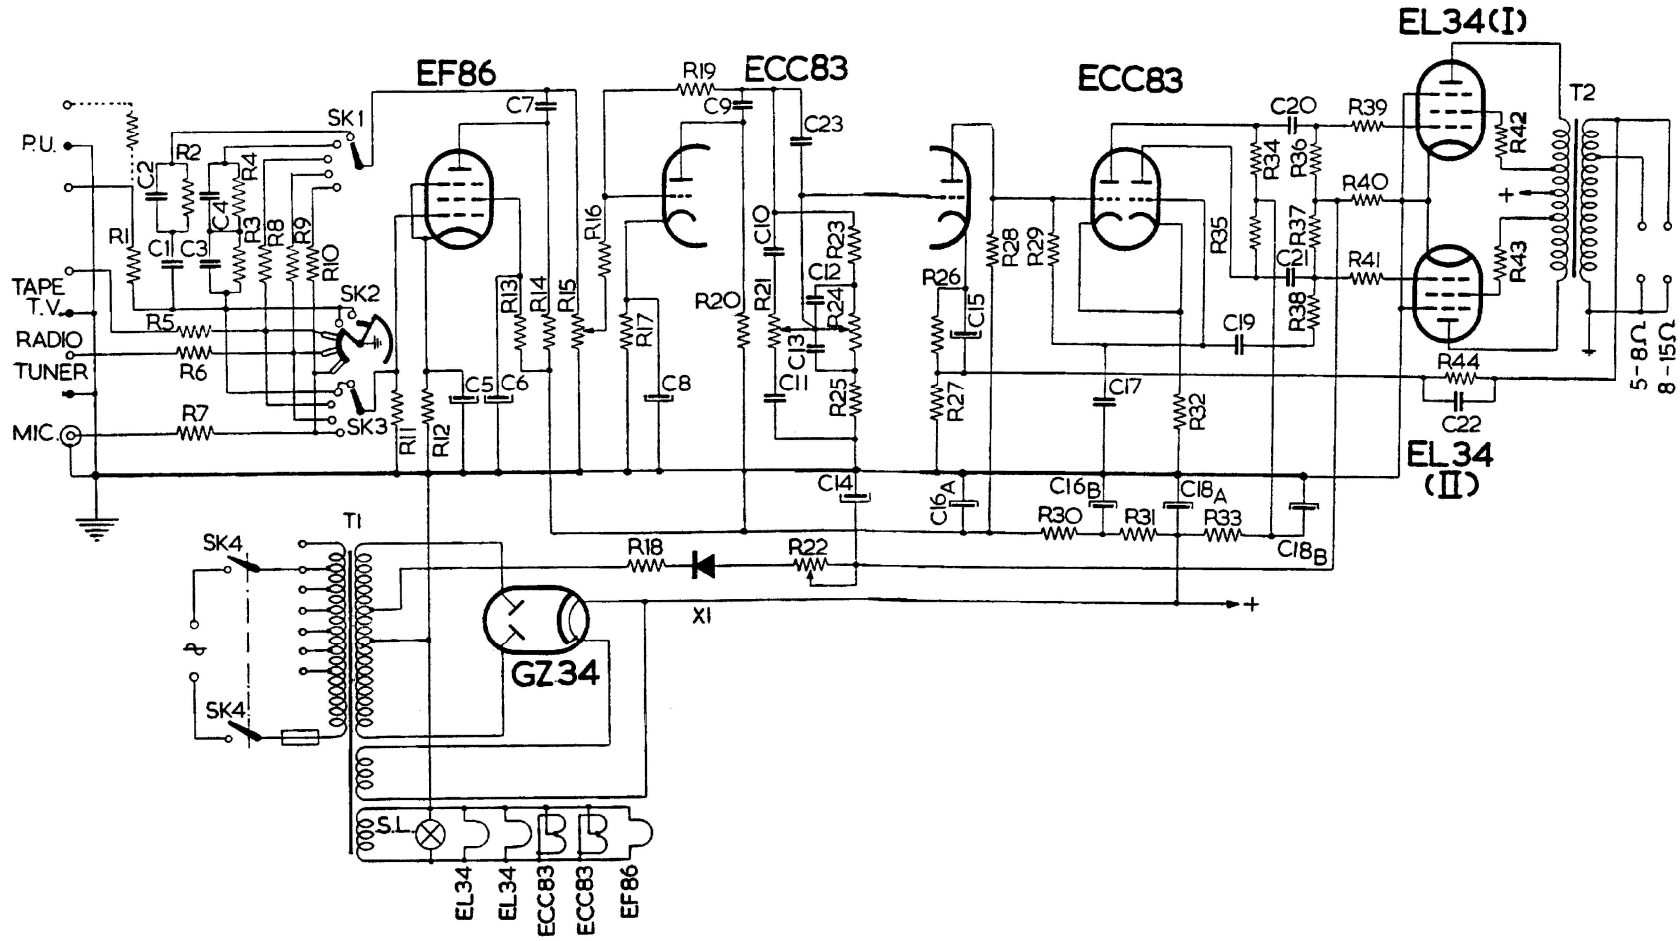

40W POWER AMP

BTE

40 WATTS HI-FI AMPLIFIER

CONTENTS AND CIRCUIT
DIAGRAM WITHOUT ANY
GUARANTEE TO PATENT RIGHTS