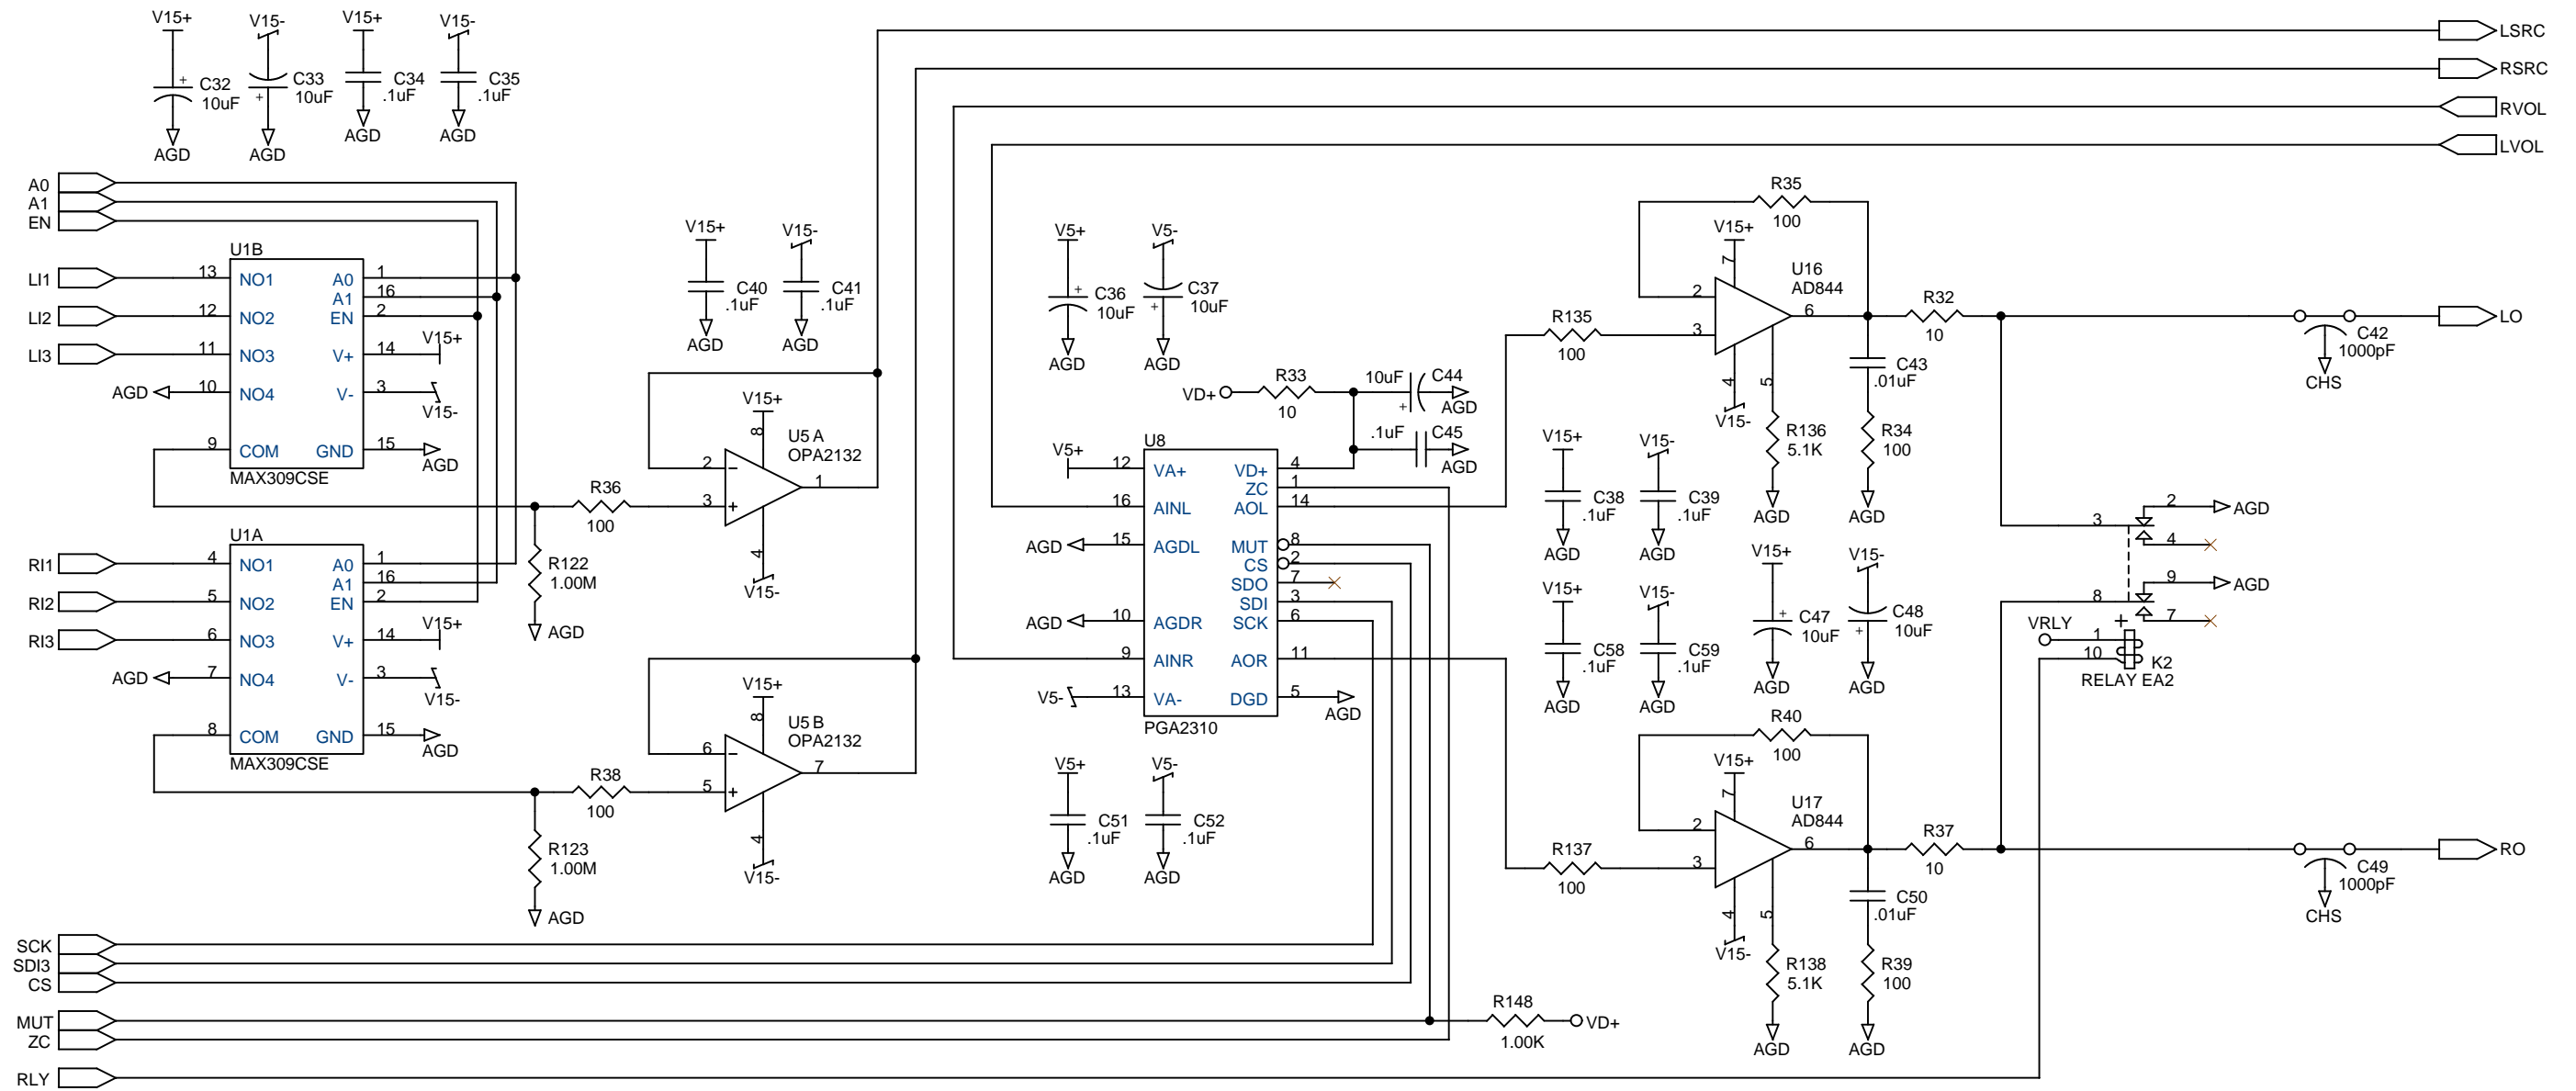

DigiMeister Design Group, Inc

1537 Golfview Drive
River Falls, WI 54022-2577

Title
Bel Canto Pre6 Main Board Analog 3

Size B	Document Number File = BelCanto.DSN-PRE6-Analog3	Rev 01

Date: Tuesday, January 15, 2002 Sheet 3 of 8