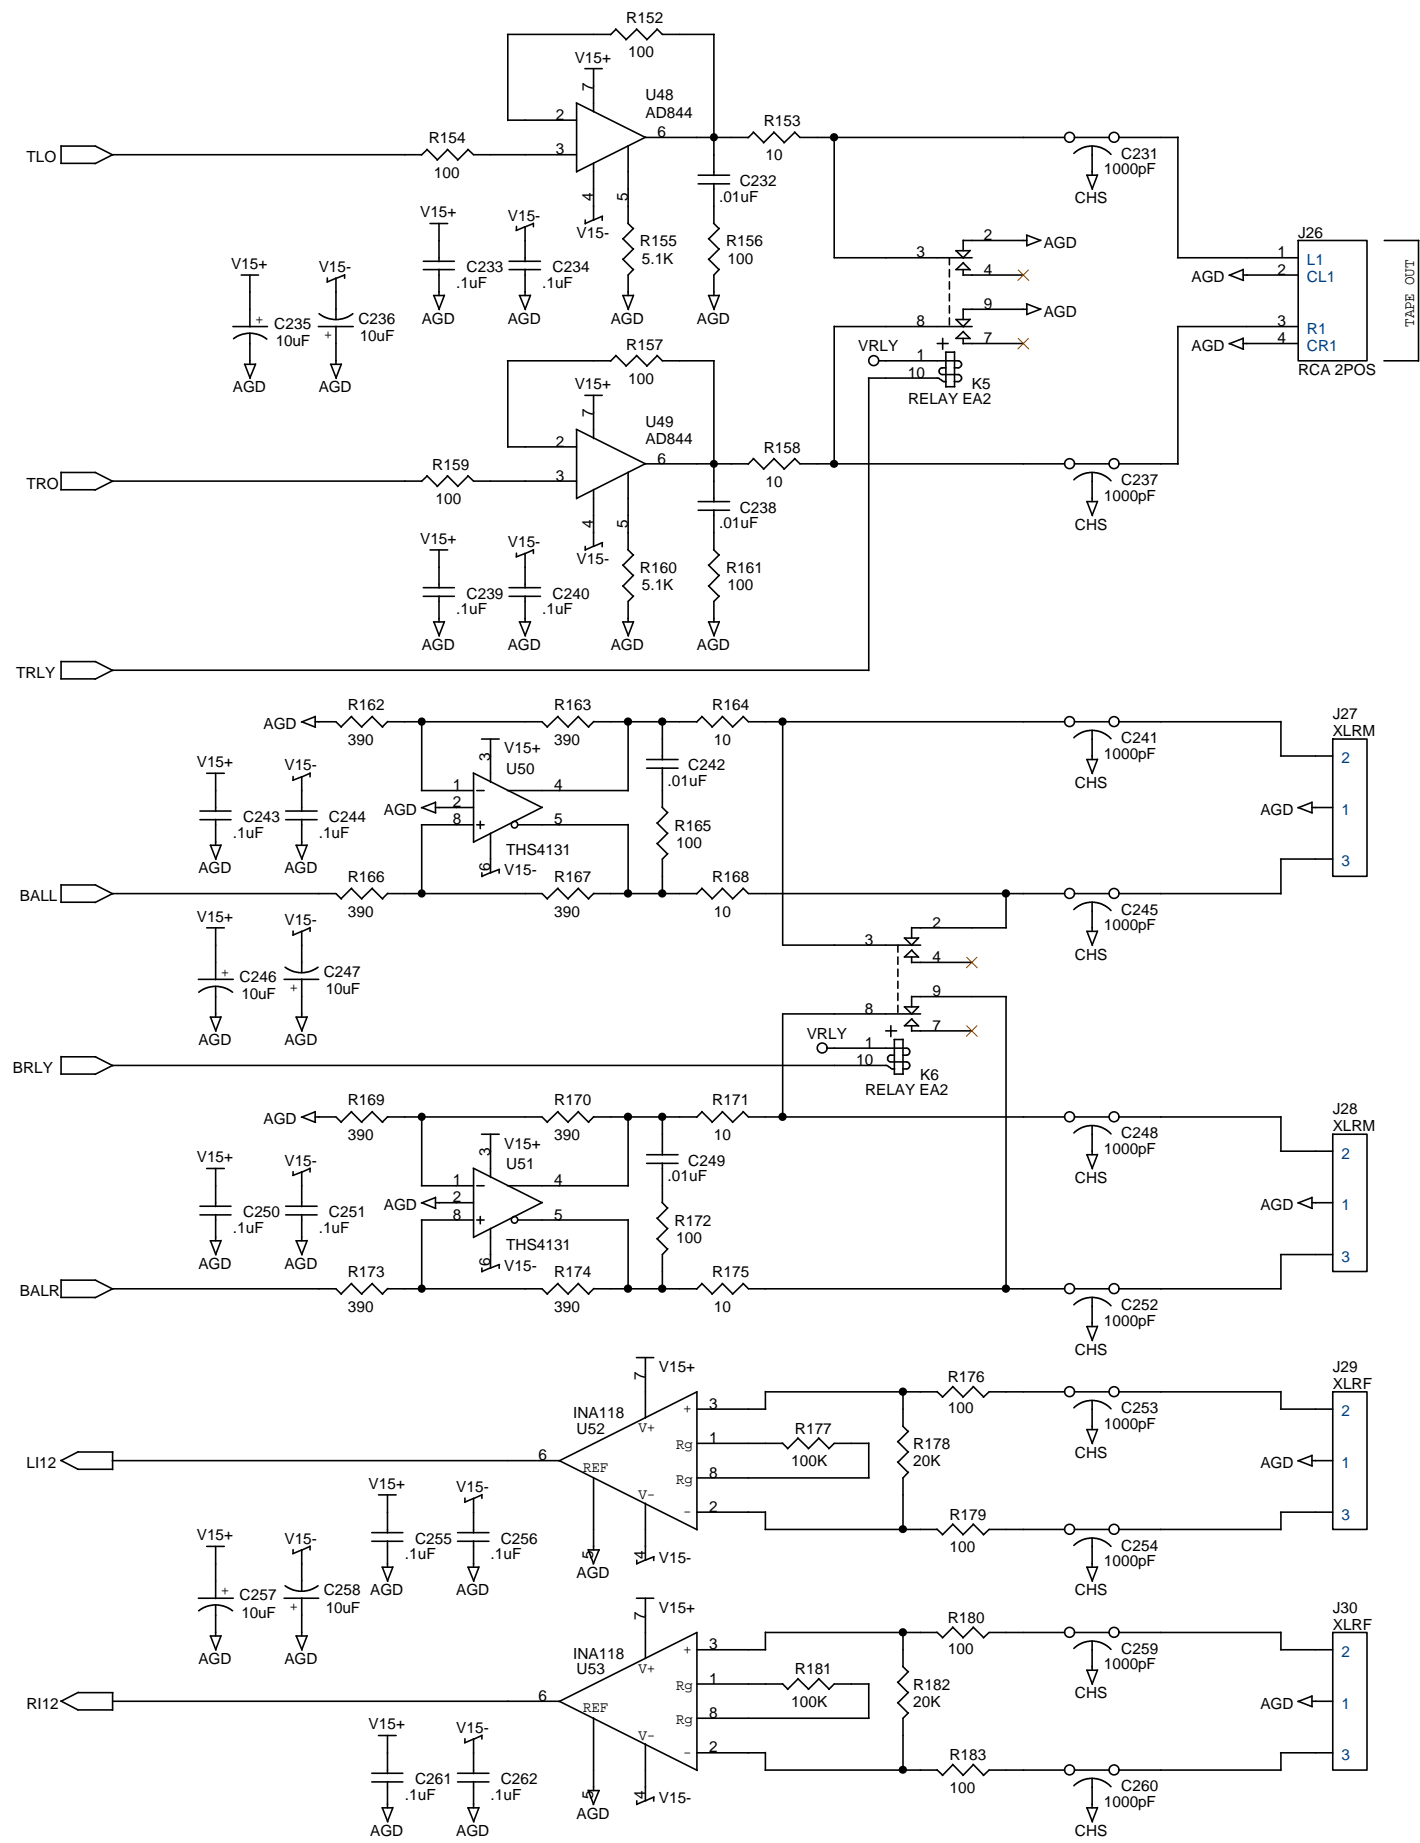

DigiMeister Design Group, Inc
 1537 Golfview Drive
 River Falls, WI 54022-2577

File: Bel Canto Pre6 Main Board
 Size: Document Number
 Date: Tuesday, January 15, 2002 Sheet 5 of 8

DigiMeister Design Group, Inc		
1537 Golfview Drive River Falls, WI 54022-2577		
Title Bel Canto Pre6 Main Board Tape		
Size Custom	Document Number File = BelCanto.DSN-PRE6-Tape	Rev 01
Date: Tuesday, January 15, 2002	Sheet 4	of 8

DigiMeister Design Group, Inc		
1537 Golfview Drive River Falls, WI 54022-2577		
Title Bel Canto Pre6 Main Board Analog 2		
Size B	Document Number File = BelCanto.DSN-PRE6-Analog2	Rev 01
Date: Tuesday, January 15, 2002	Sheet 2	of 8