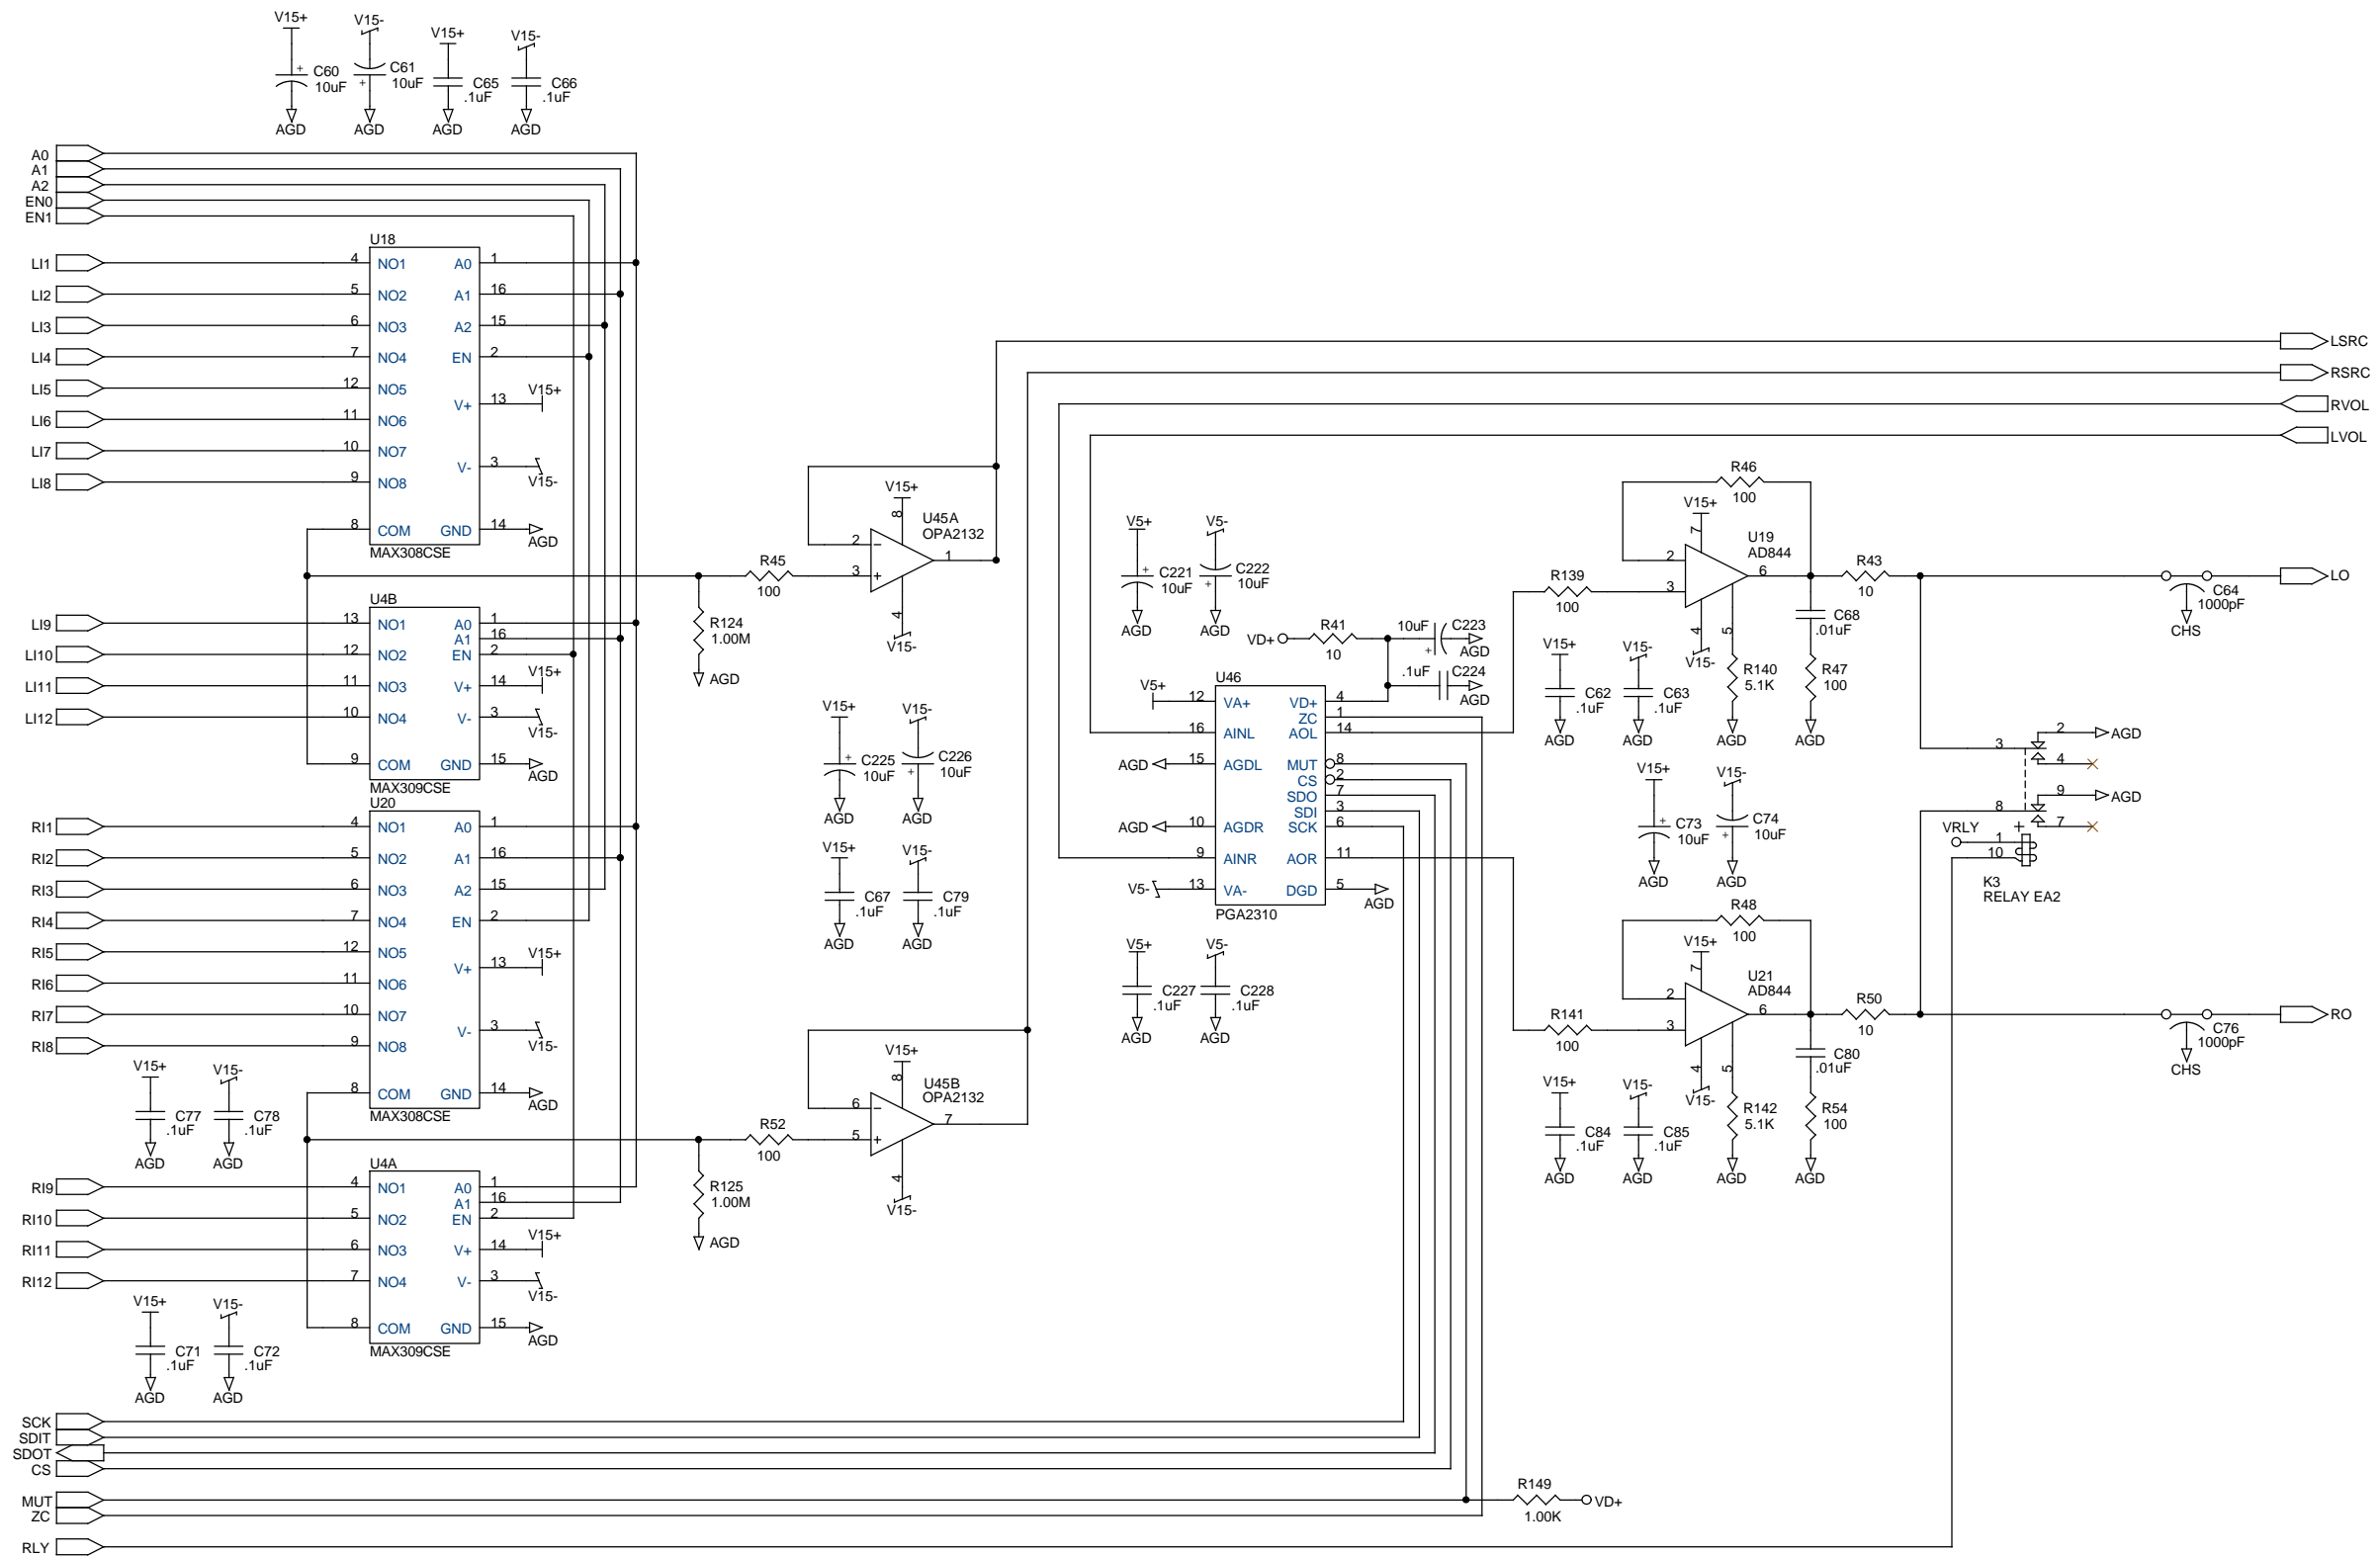

DigiMeister Design Group, Inc
 1537 Golfview Drive
 River Falls, WI 54022-2577

File: Bel Canto Pre6 Main Board
 Size: Document Number
 Date: Tuesday, January 15, 2002 Sheet 5 of 8

DigiMeister Design Group, Inc		
1537 Golfview Drive River Falls, WI 54022-2577		
Title Bel Canto Pre6 Main Board Tape		
Size Custom	Document Number File = BelCanto.DSN-PRE6-Tape	Rev 01
Date: Tuesday, January 15, 2002	Sheet 4	of 8

DigiMeister Design Group, Inc		
1537 Golfview Drive River Falls, WI 54022-2577		
Title Bel Canto Pre6 Main Board Analog 2		
Size B	Document Number File = BelCanto.DSN-PRE6-Analog2	Rev 01
Date: Tuesday, January 15, 2002	Sheet 2	of 8

DigiMeister Design Group, Inc

1537 Golfview Drive
River Falls, WI 54022-2577

Title
Bel Canto Pre6 Main Board Analog 3

Size B	Document Number File = BelCanto.DSN-PRE6-Analog3	Rev 01
-----------	---	-----------