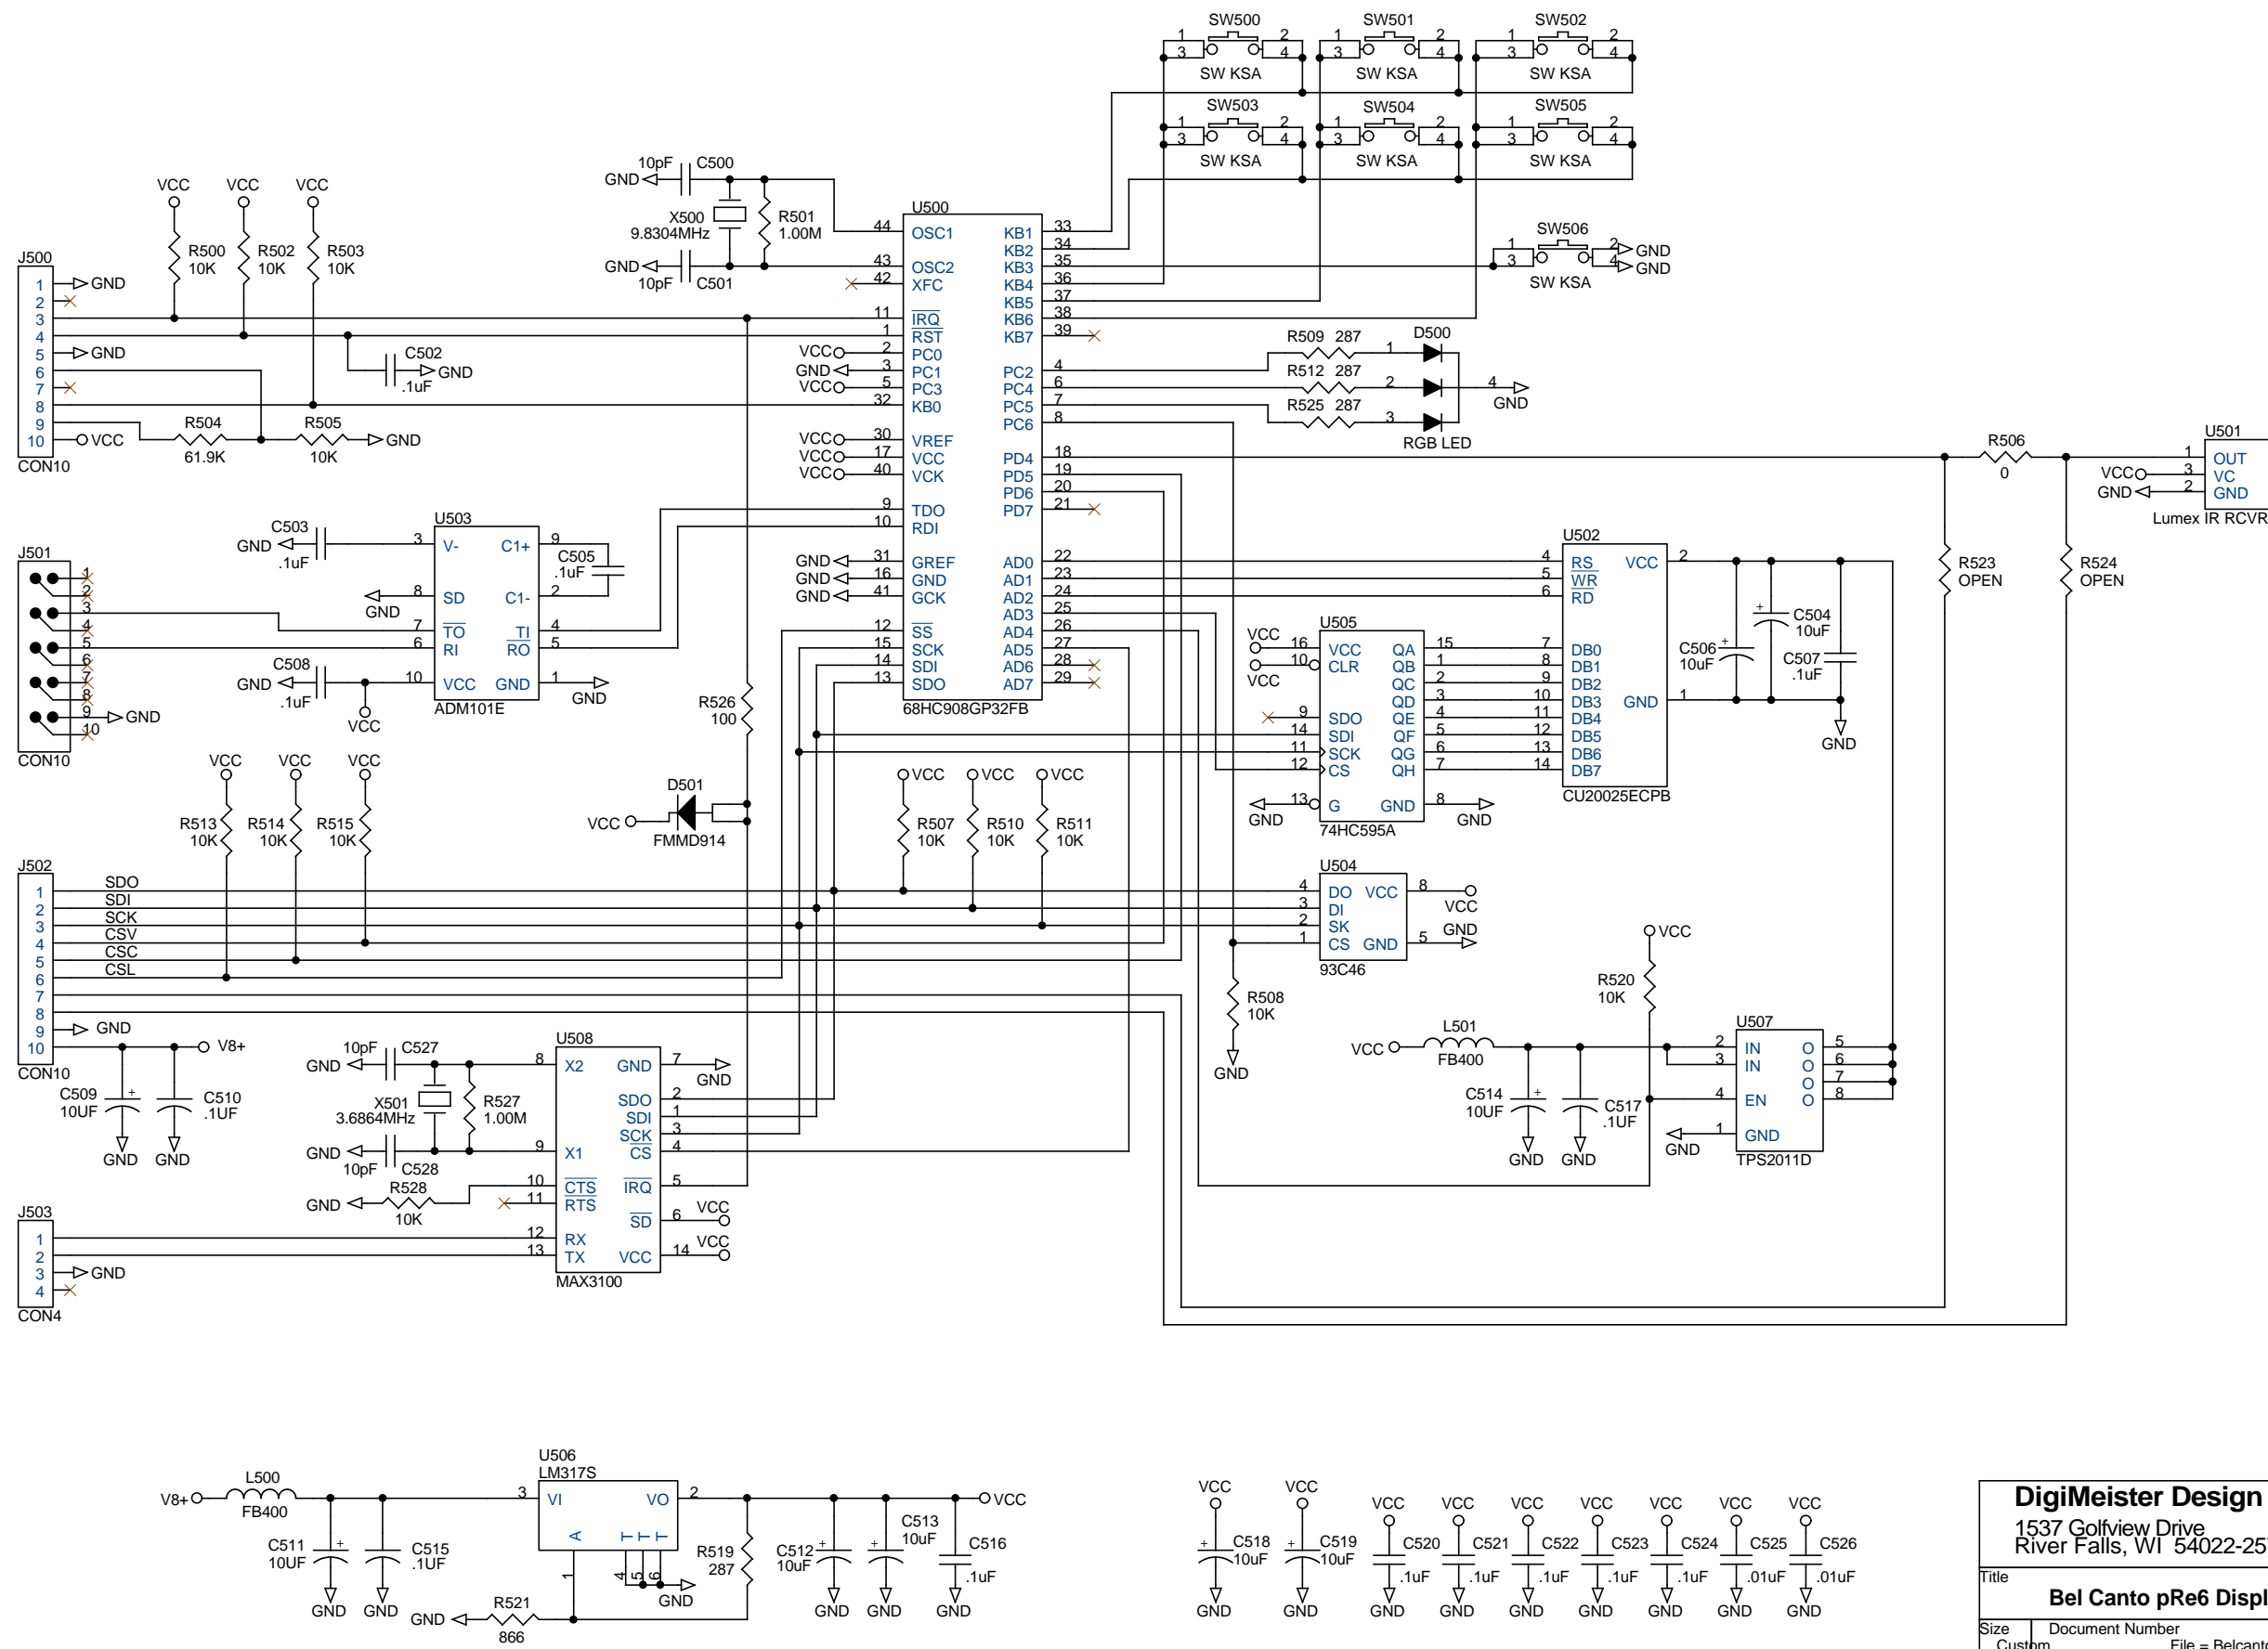

DigiMeister Design Group, Inc
1537 Golfview Drive
River Falls, WI 54022-2577

Title: **Bel Canto pRe6 Display/Controller Board**

Size: Custom	Document Number: File = Belcanto PRE6.DSN-Display-Page1	Rev: 01
Date: Tuesday, January 15, 2002	Sheet: 7 of 9