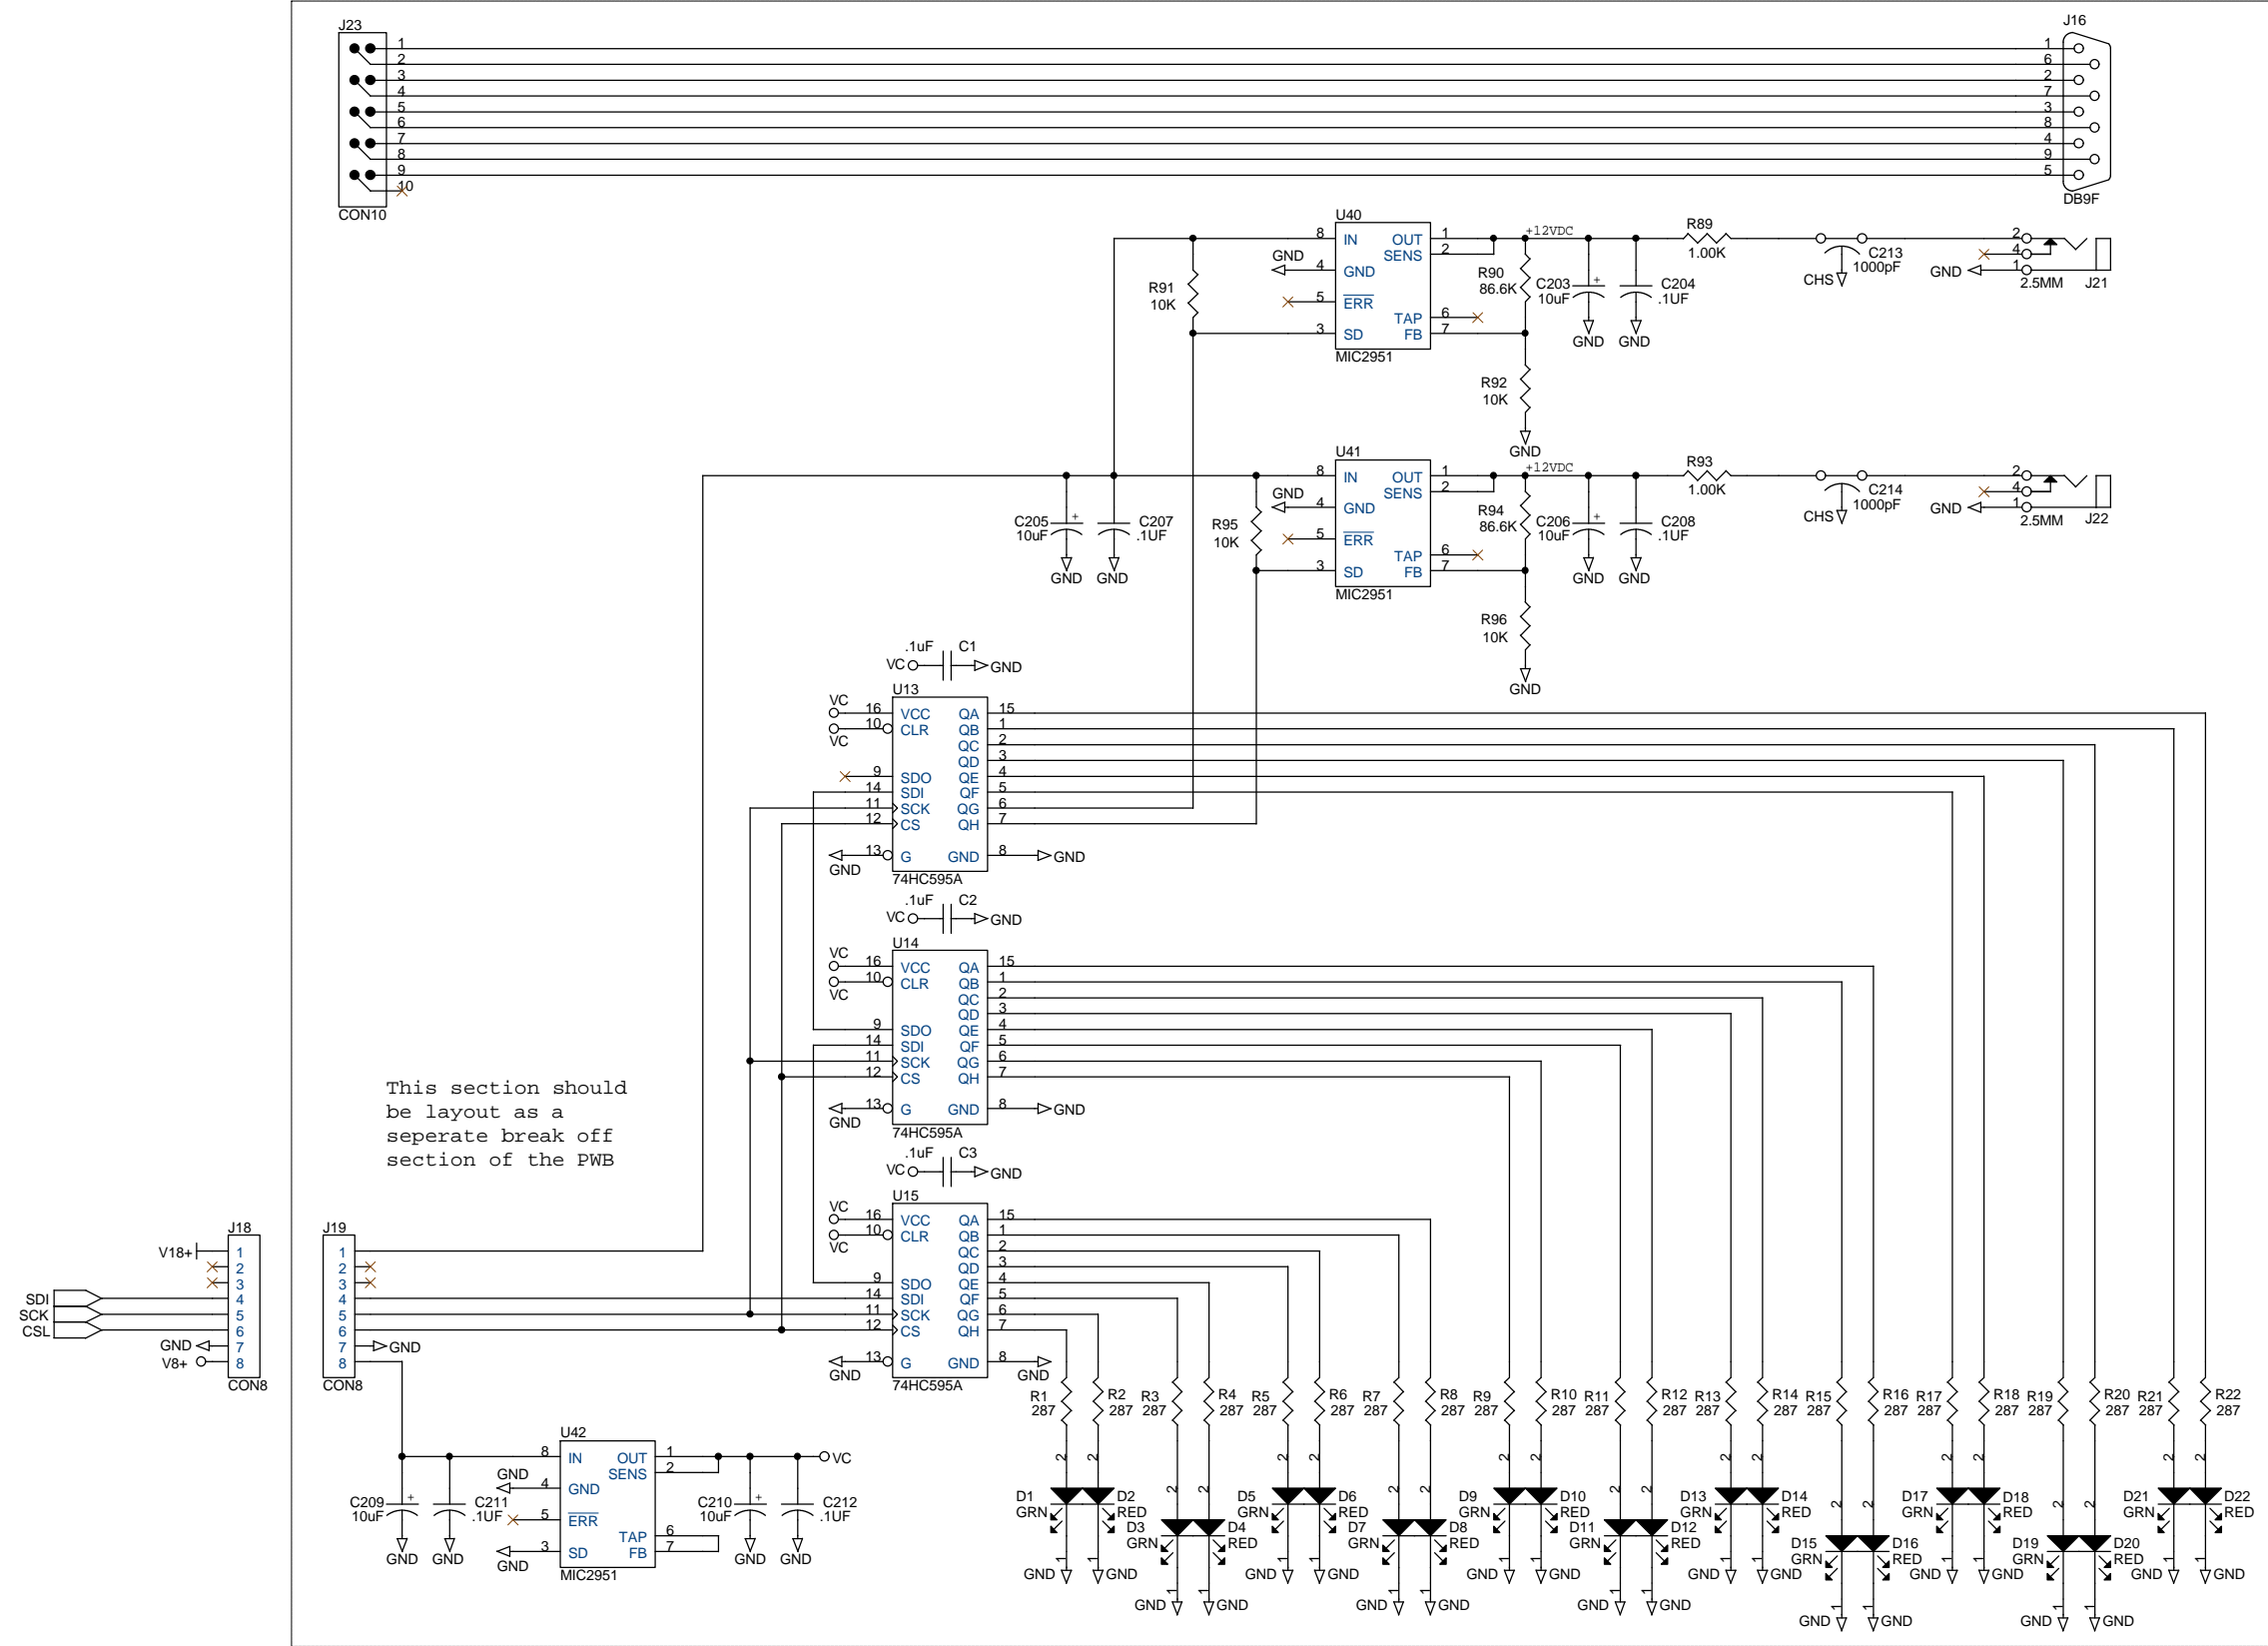

This section should be layout as a separate break off section of the PWB