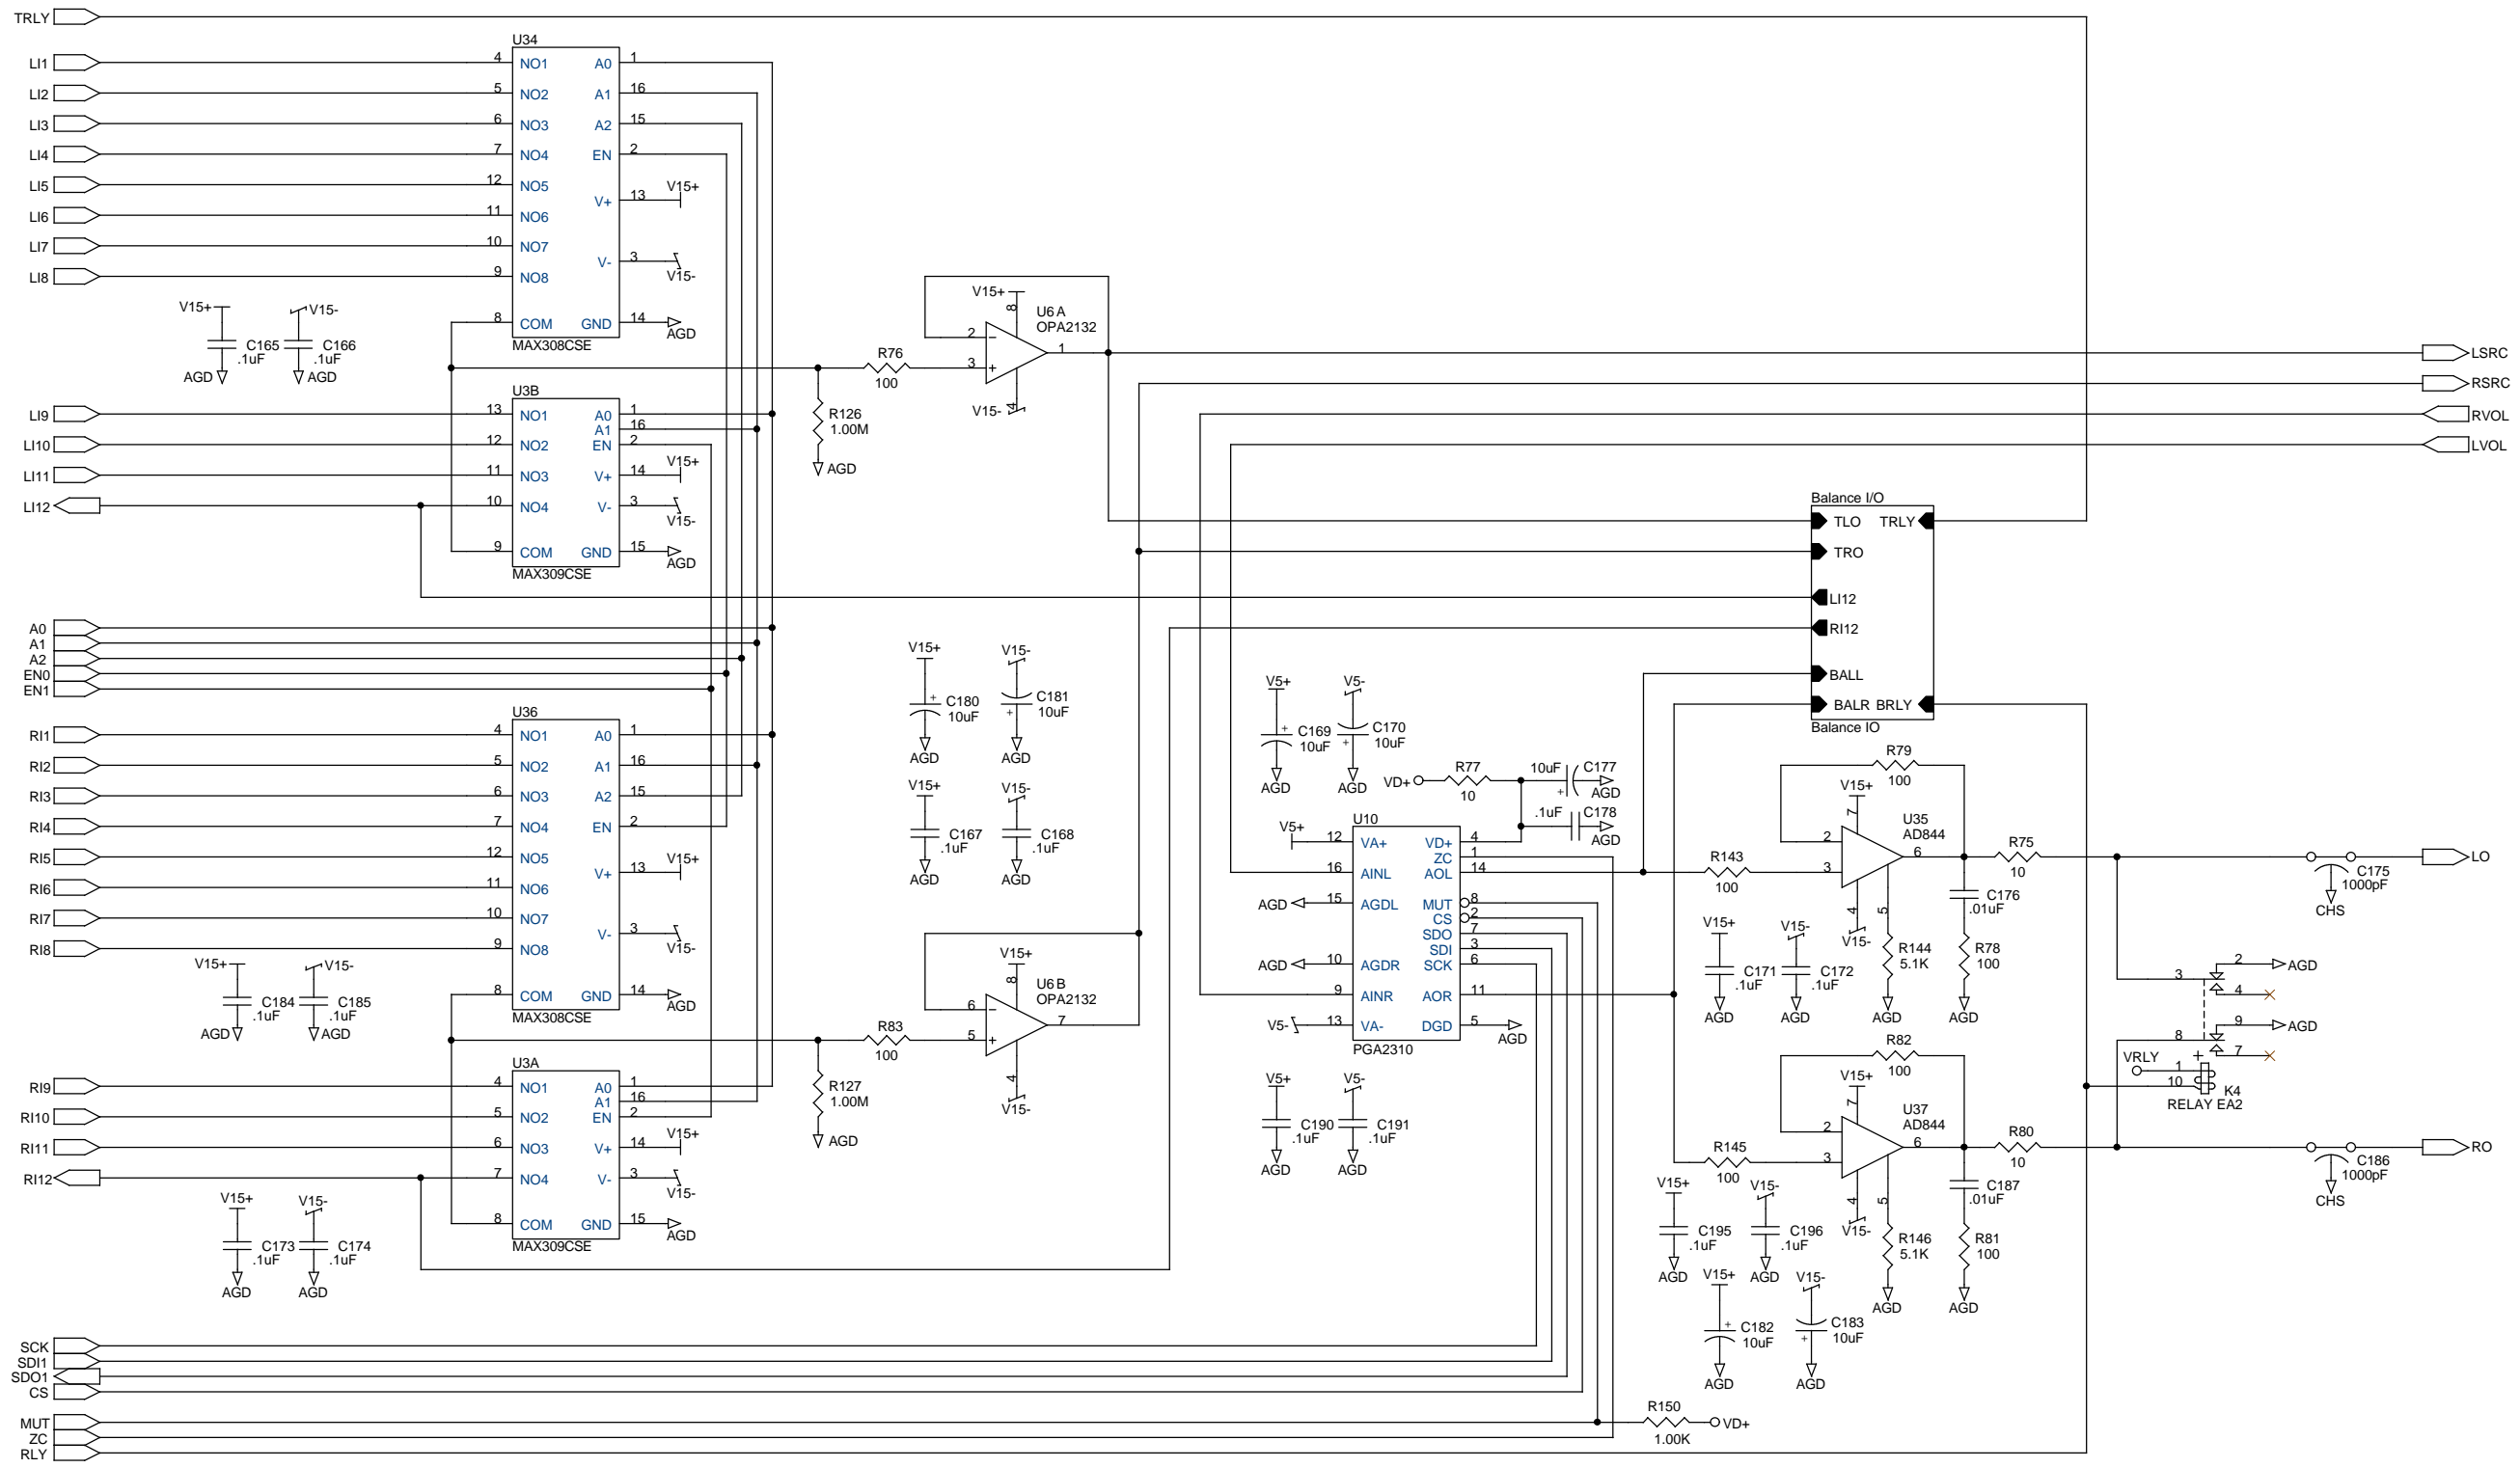

DigiMeister Design Group, Inc
 1537 Golfview Drive
 River Falls, WI 54022-2577

File: Bel Canto Pre6 Main Board
 Size: Document Number
 Date: Tuesday, January 15, 2002 Sheet 5 of 8

DigiMeister Design Group, Inc		
1537 Golfview Drive River Falls, WI 54022-2577		
Title Bel Canto Pre6 Main Board Tape		
Size Custom	Document Number File = BelCanto.DSN-PRE6-Tape	Rev 01
Date: Tuesday, January 15, 2002	Sheet 4	of 8

DigiMeister Design Group, Inc		
1537 Golfview Drive River Falls, WI 54022-2577		
Title Bel Canto Pre6 Main Board Analog 2		
Size B	Document Number File = BelCanto.DSN-PRE6-Analog2	Rev 01
Date: Tuesday, January 15, 2002	Sheet 2	of 8