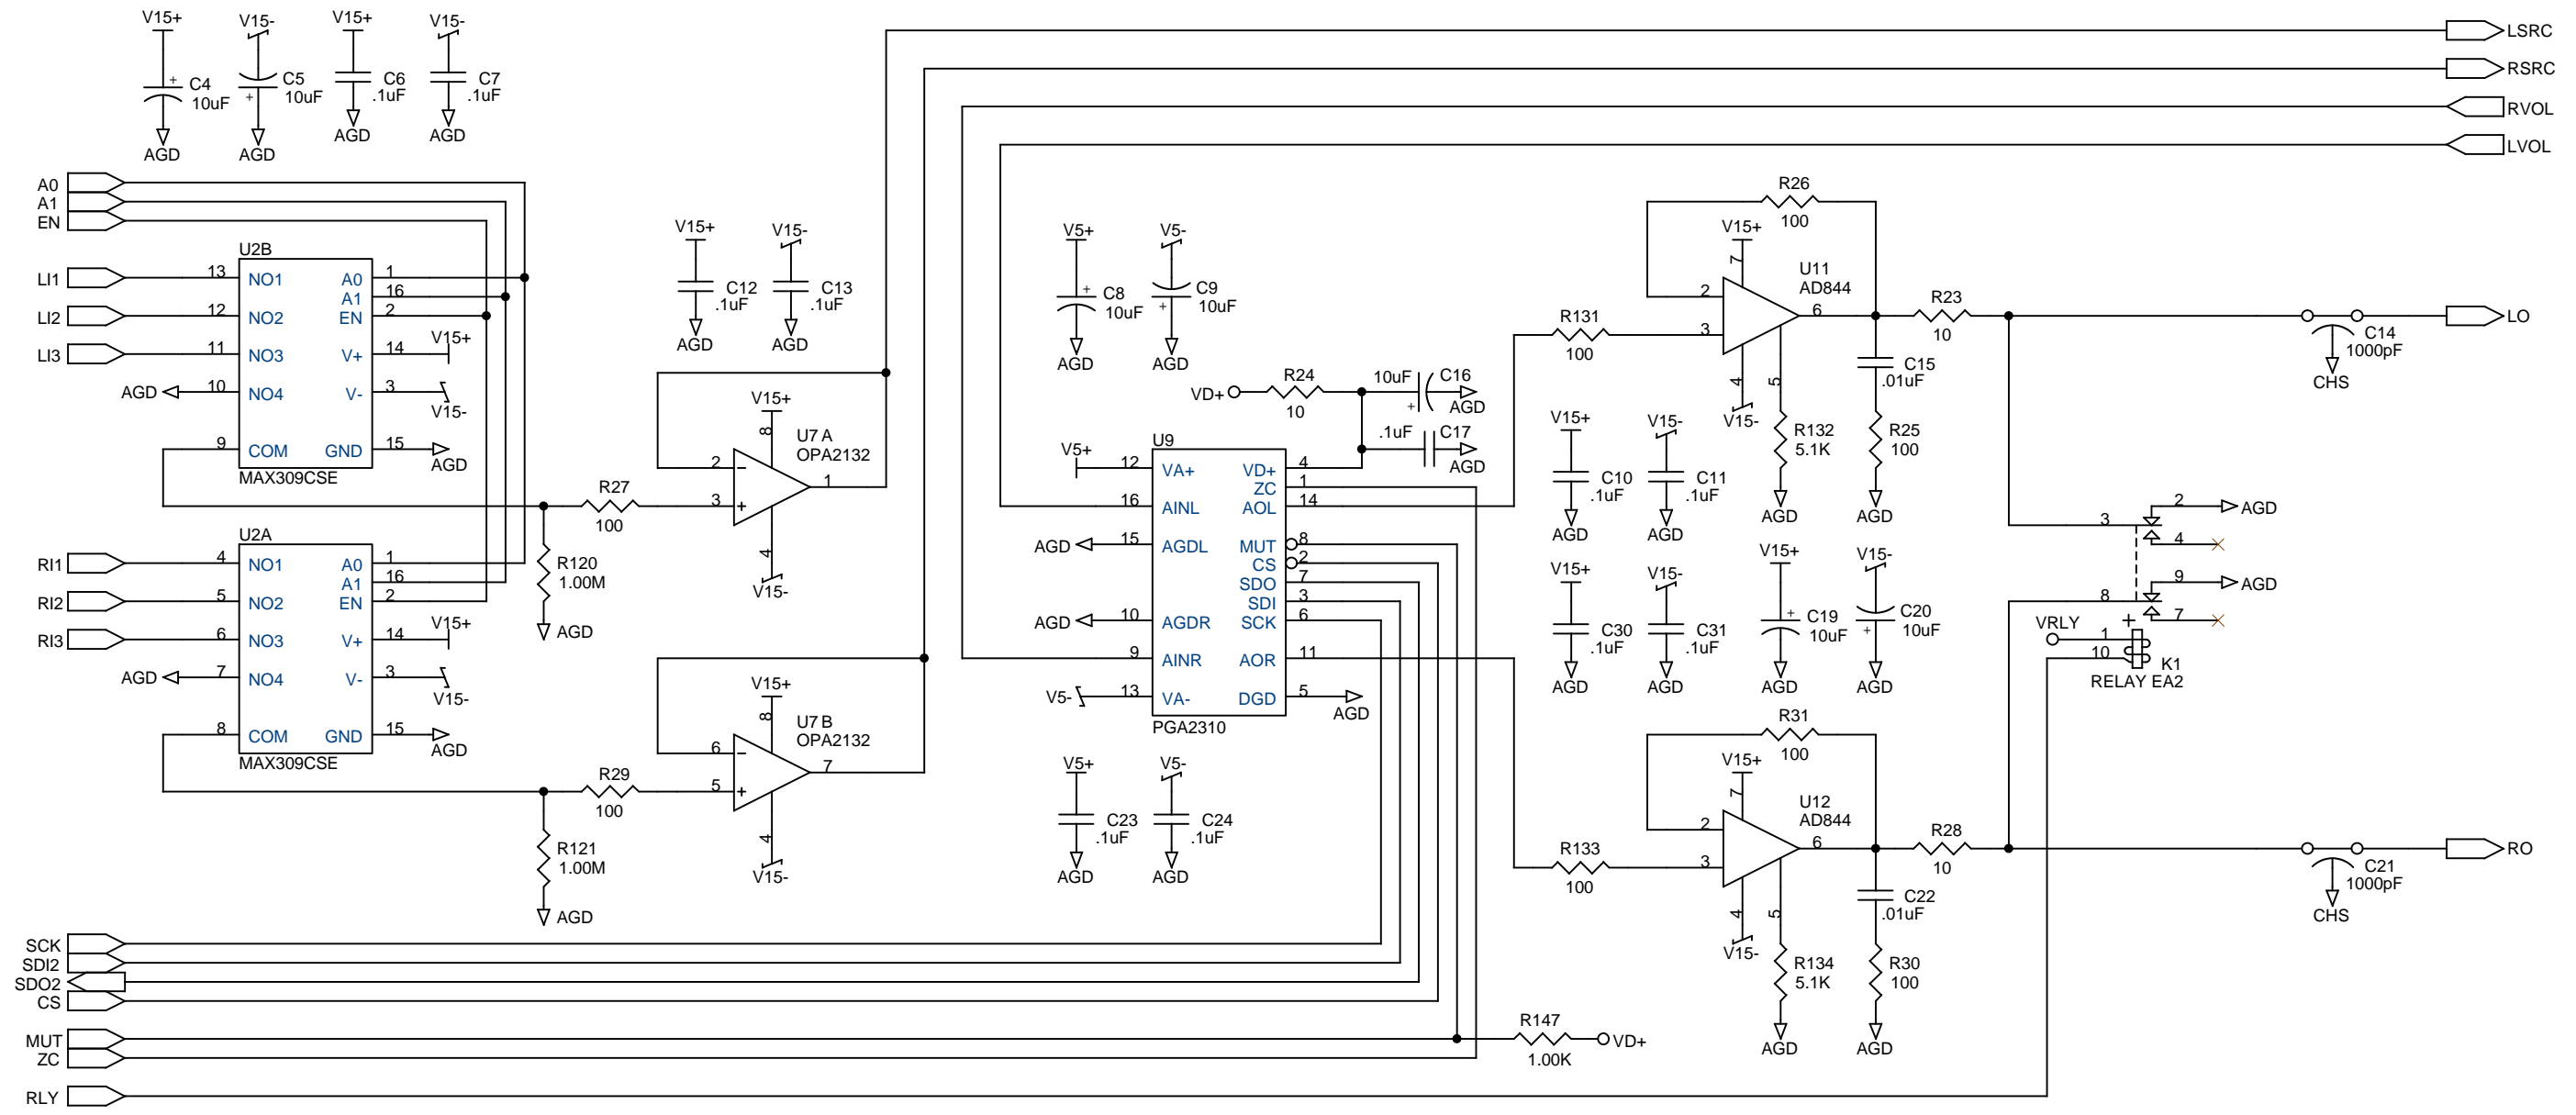

DigiMeister Design Group, Inc
 1537 Golfview Drive
 River Falls, WI 54022-2577

File: Bel Canto Pre6 Main Board
 Size: Document Number
 Date: Tuesday, January 15, 2002 Sheet 5 of 8

DigiMeister Design Group, Inc		
1537 Golfview Drive River Falls, WI 54022-2577		
Title Bel Canto Pre6 Main Board Tape		
Size Custom	Document Number File = BelCanto.DSN-PRE6-Tape	Rev 01
Date: Tuesday, January 15, 2002	Sheet 4	of 8

DigiMeister Design Group, Inc		
1537 Golfview Drive River Falls, WI 54022-2577		
Title Bel Canto Pre6 Main Board Analog 2		
Size B	Document Number File = BelCanto.DSN-PRE6-Analog2	Rev 01
Date: Tuesday, January 15, 2002	Sheet 2	of 8