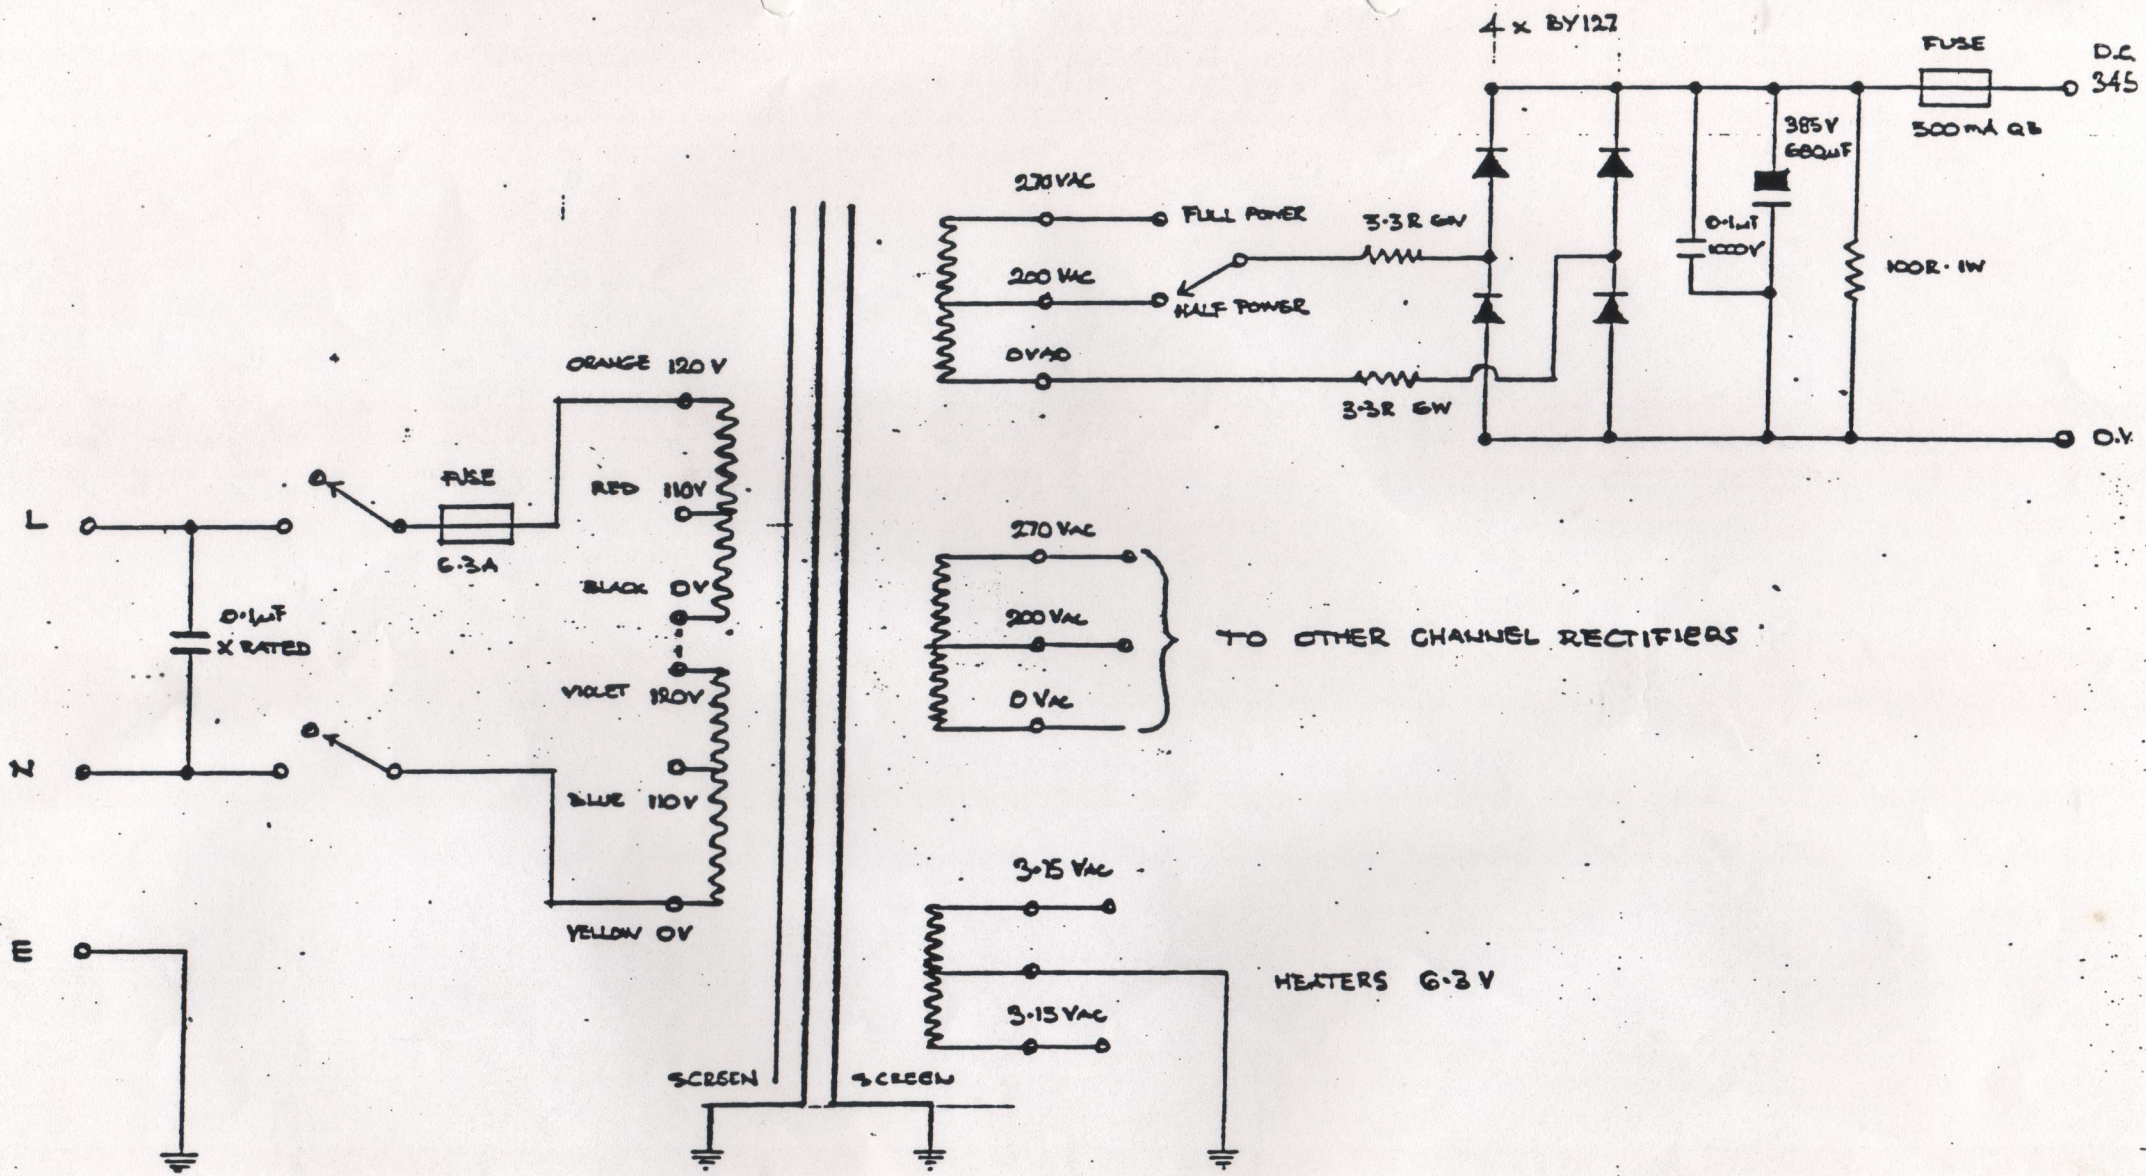

BEARD AUDIO P.35 ONE CHANNEL

ADD AUDIO OUT

BEARD AUDIO R35 POWER SUPPLY

h

BEARD AUDIO R35. POWER SUPPLY

BEARD - 1235/A70