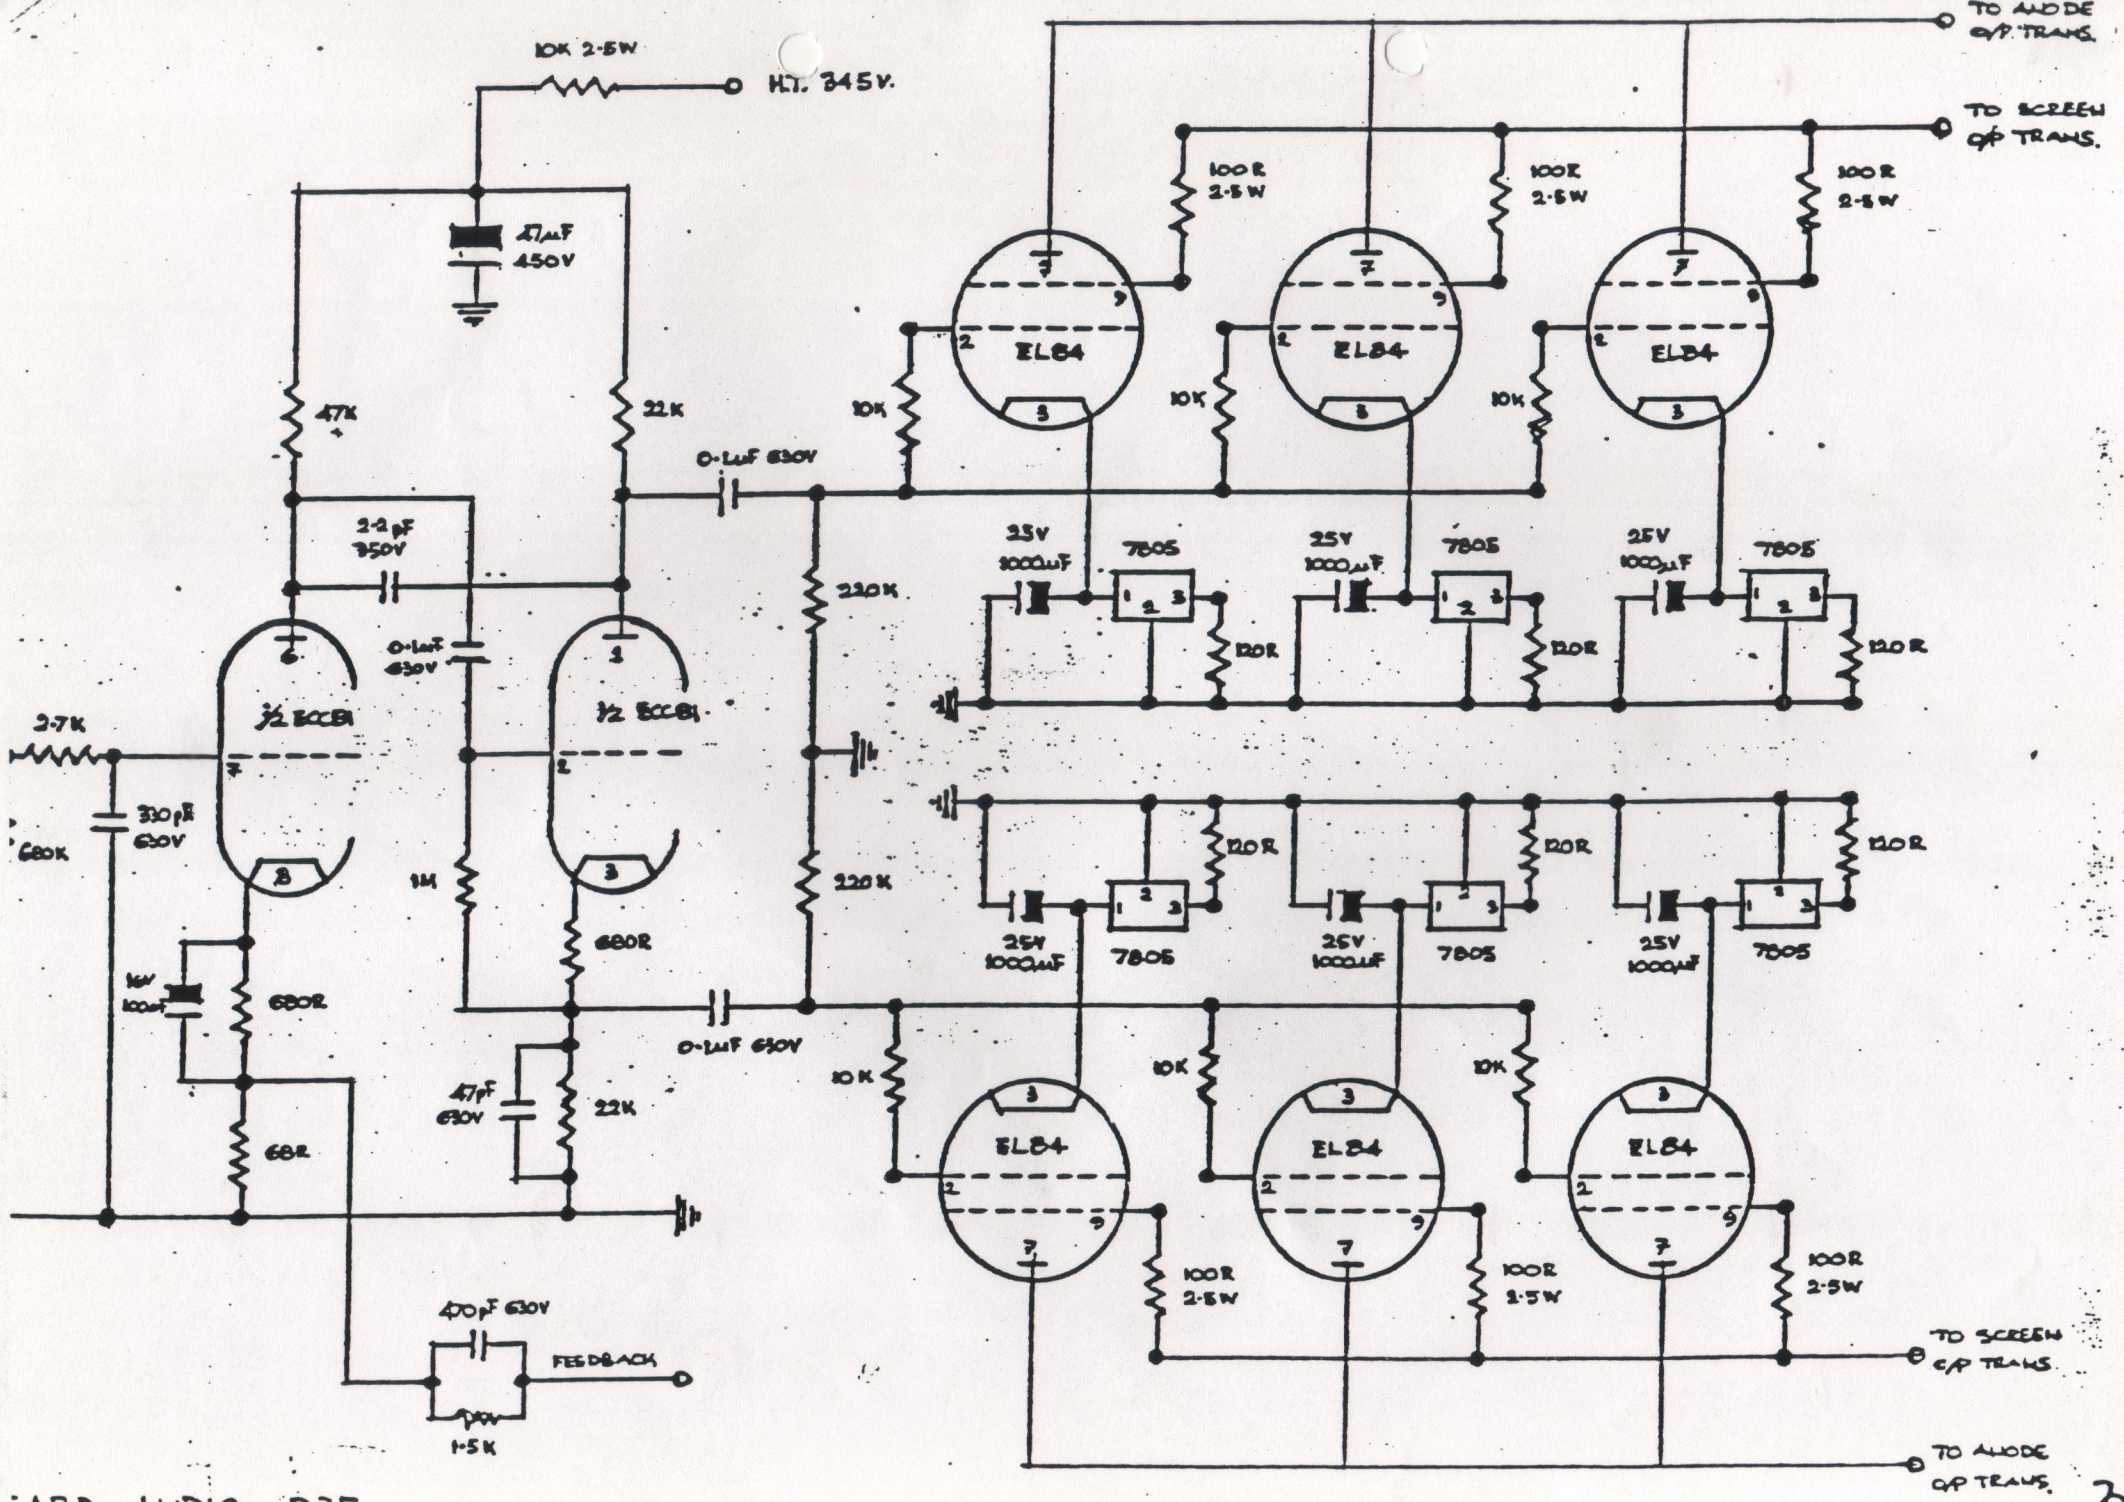

BEARD AUDIO P.35 ONE CHANNEL

ADD AUDIO OUT

BEARD AUDIO R35 POWER SUPPLY

h

BEARD AUDIO R35. POWER SUPPLY

BEARD - 1235/A70