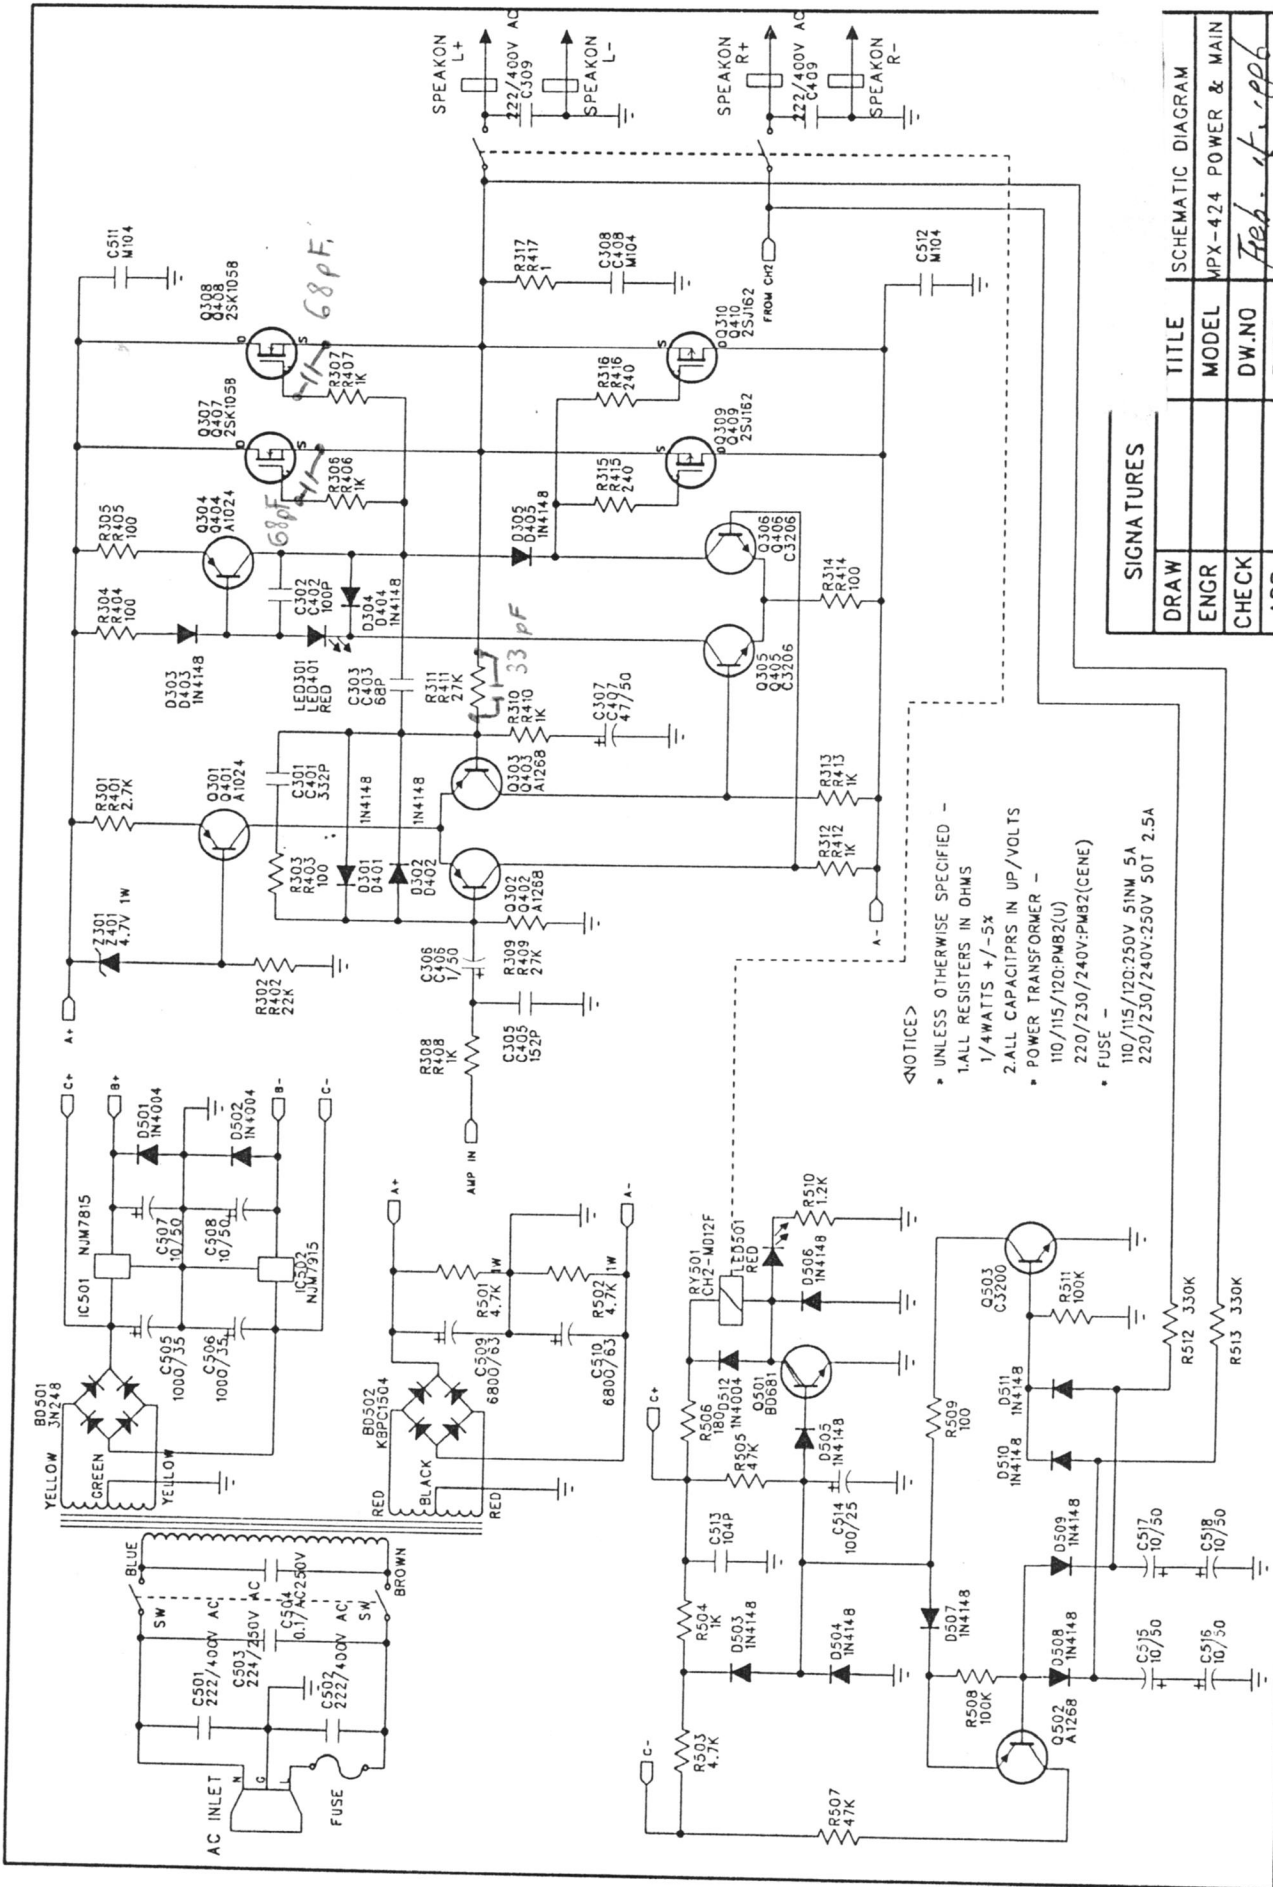

SIGNATURES			
DRAW	96. 10. 23.	TITLE	SCHEMATIC DIAGRAM
ENGR	S. I. SON	MODEL	MPX424 FRONT & ECHO
CHECK		DW.NO	9622-102170
APP		TYPE	MAIN PRODUCTION

SIGNATURES		TITLE	MODEL	DW.NO	TYPE
DRAW		SCHMATIC DIAGRAM	MPX-424 POWER & MAIN		
ENGR					
CHECK					
APP					

Feb. 11. 1966