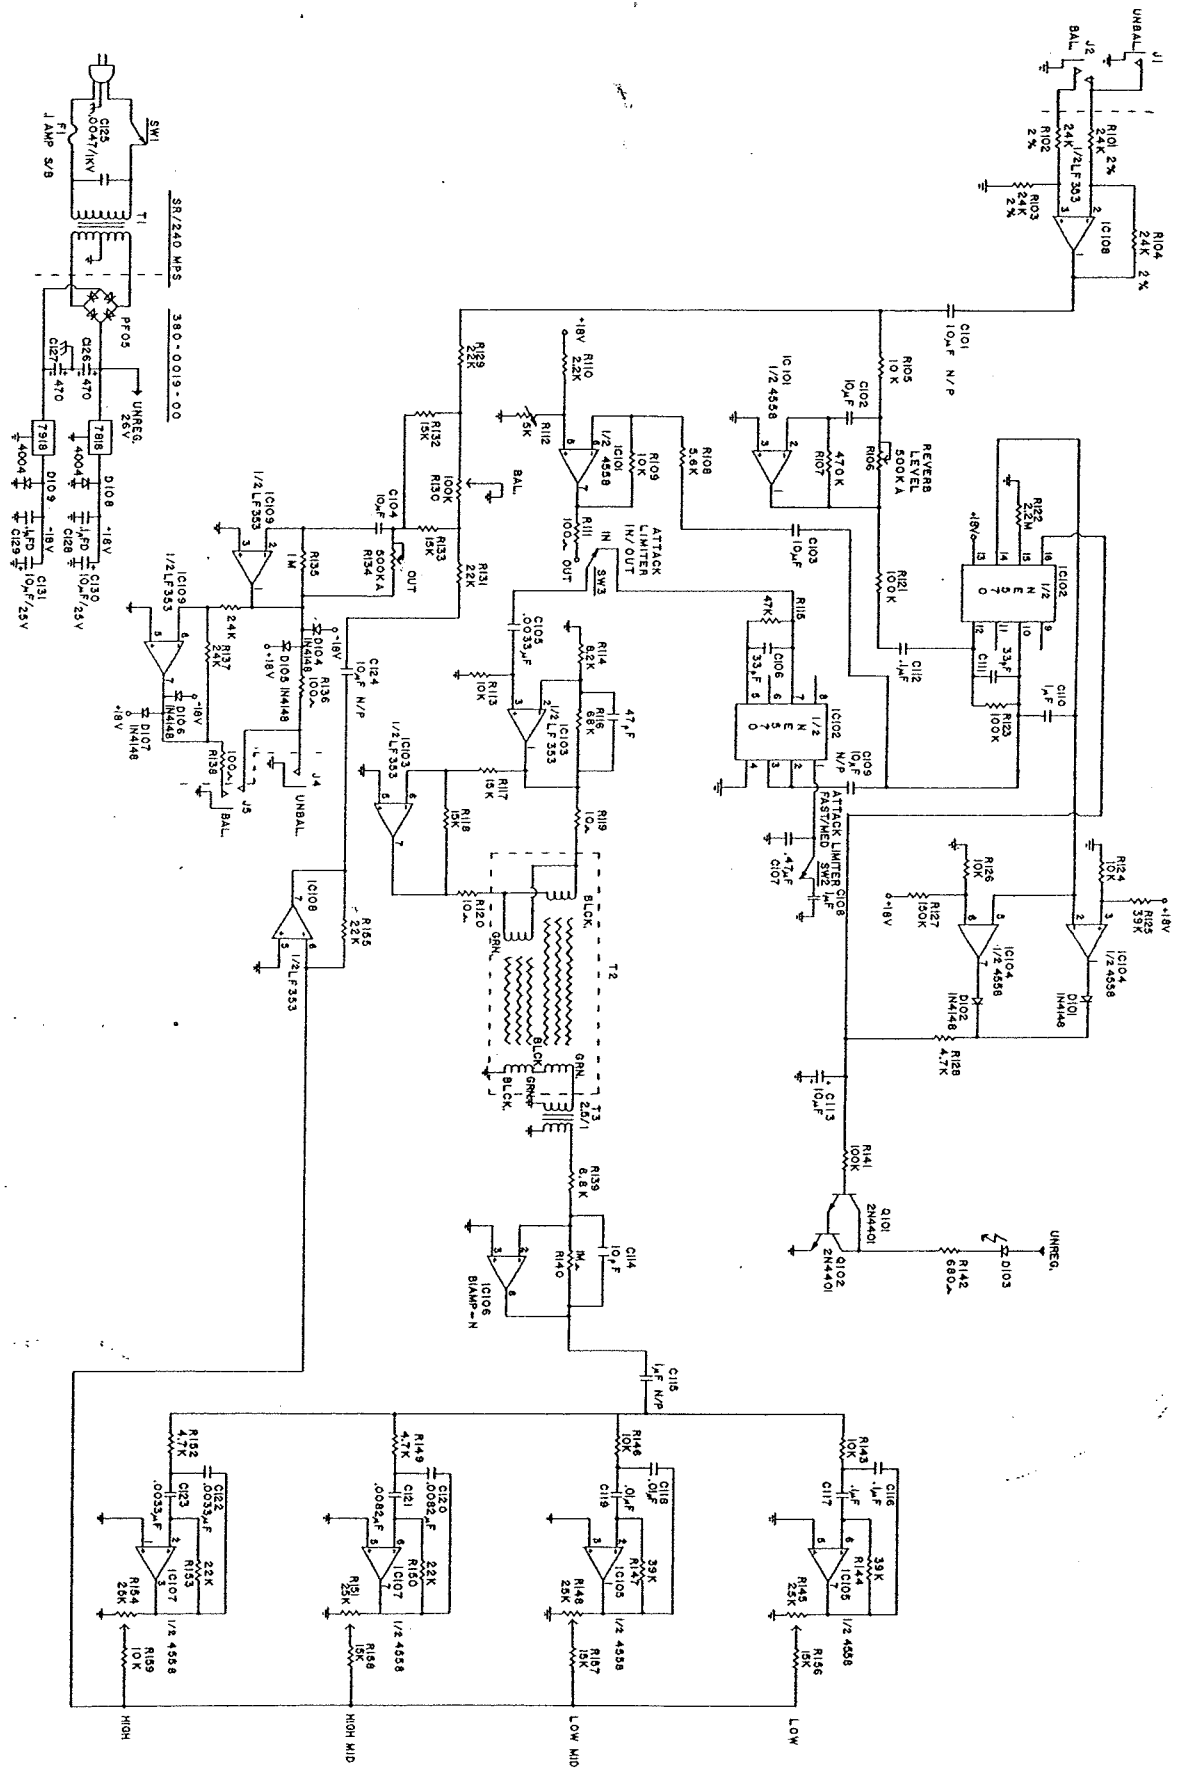

SR- 240

Schematic Manual

B I A M P[®]

S Y S T E M S

10074 SW Arctic Drive Beaverton, OR 97005 503-641-7287

SR-240
 COMPONENT SIDE
 DRAWN BY T.H.
 7-14-80