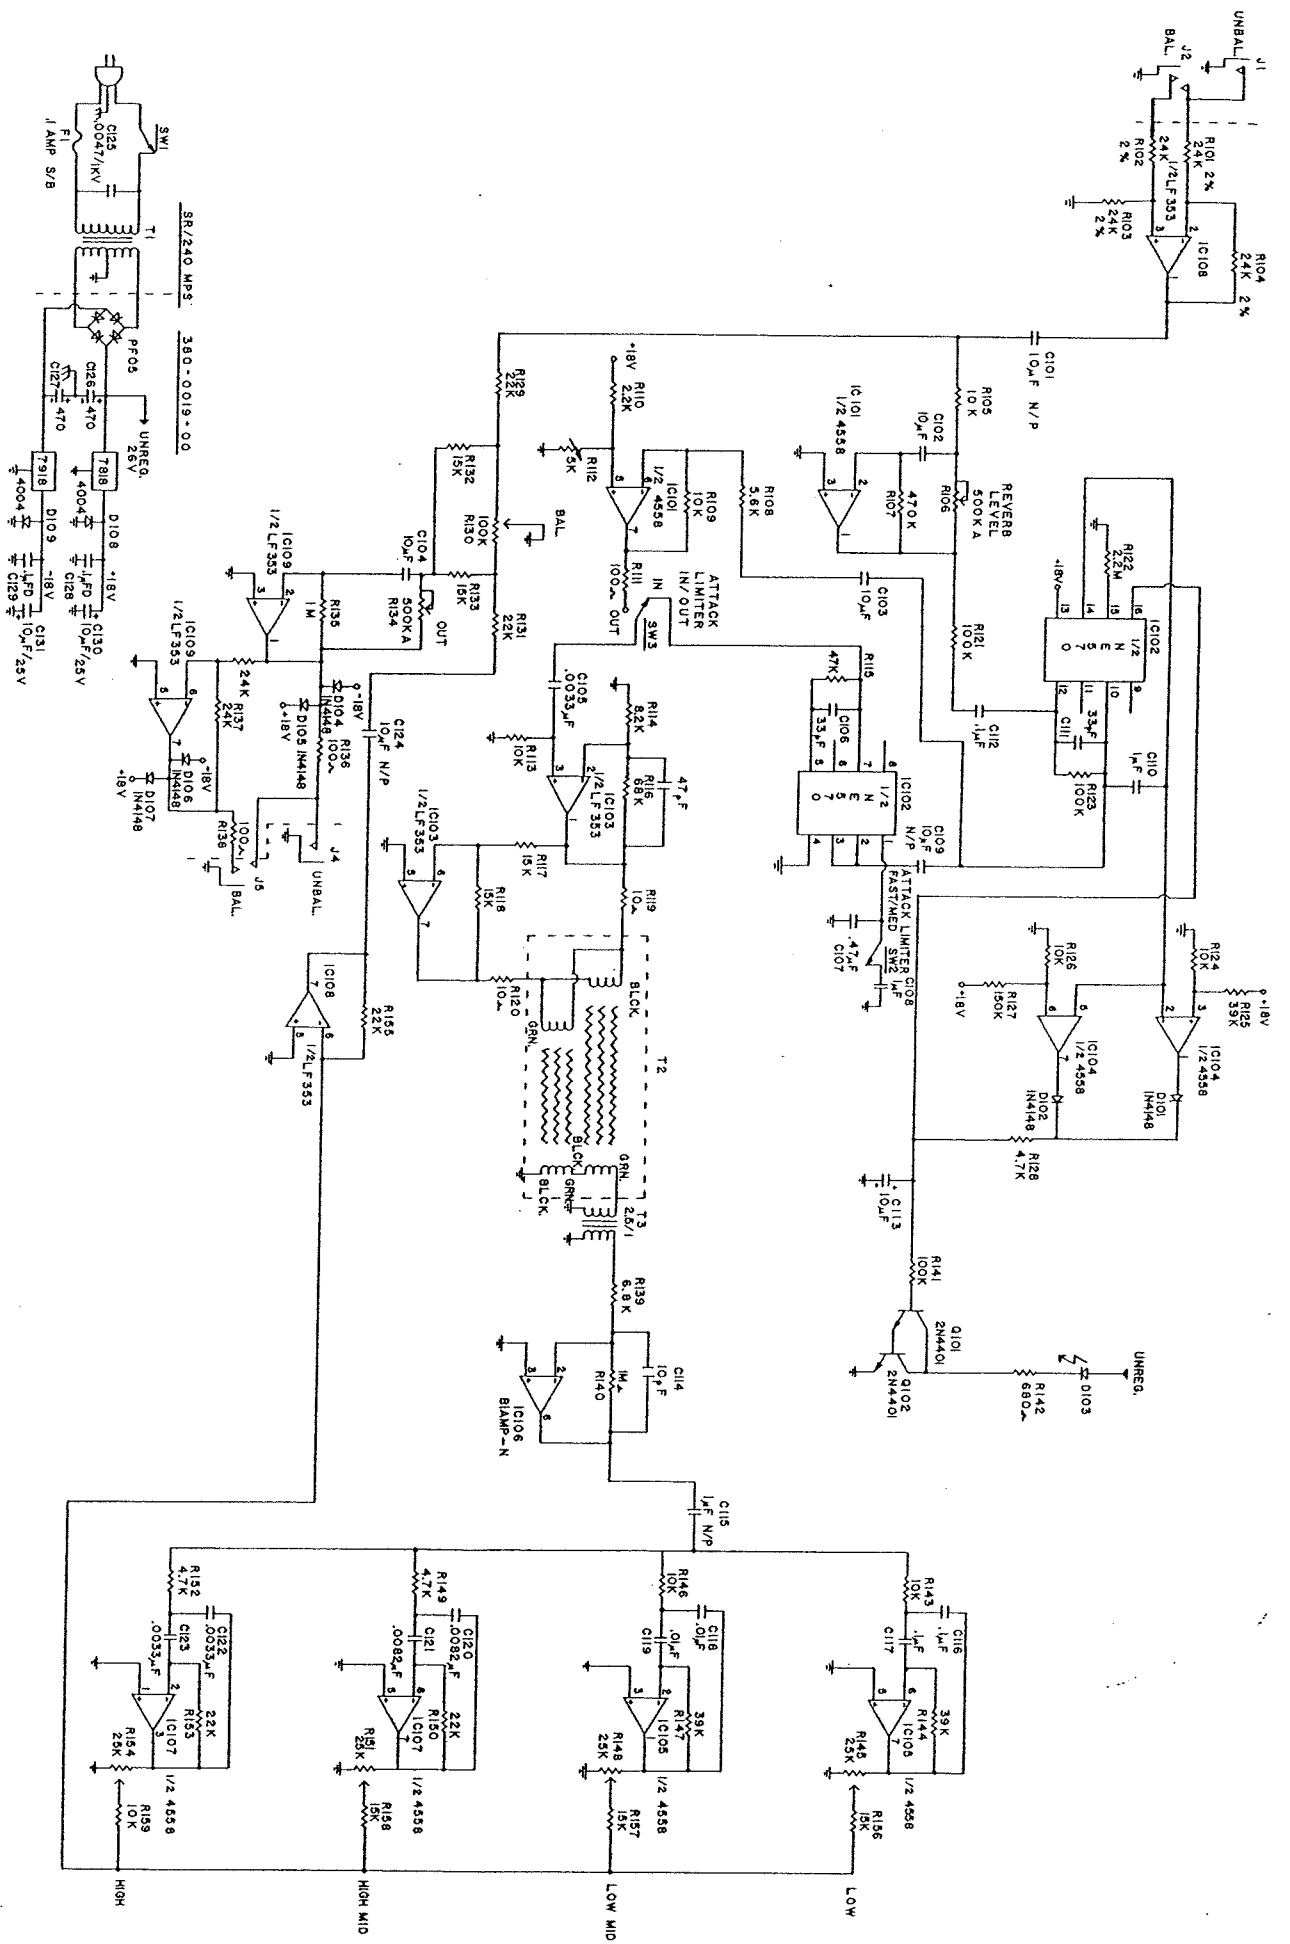

SR- 240

Schematic Manual

B I A M P[®]

S Y S T E M S

10074 SW Arctic Drive Beaverton, OR 97005 503-641-7287

SR-240
 COMPONENT SIDE
 DRAWN BY T.H.
 7-14-80