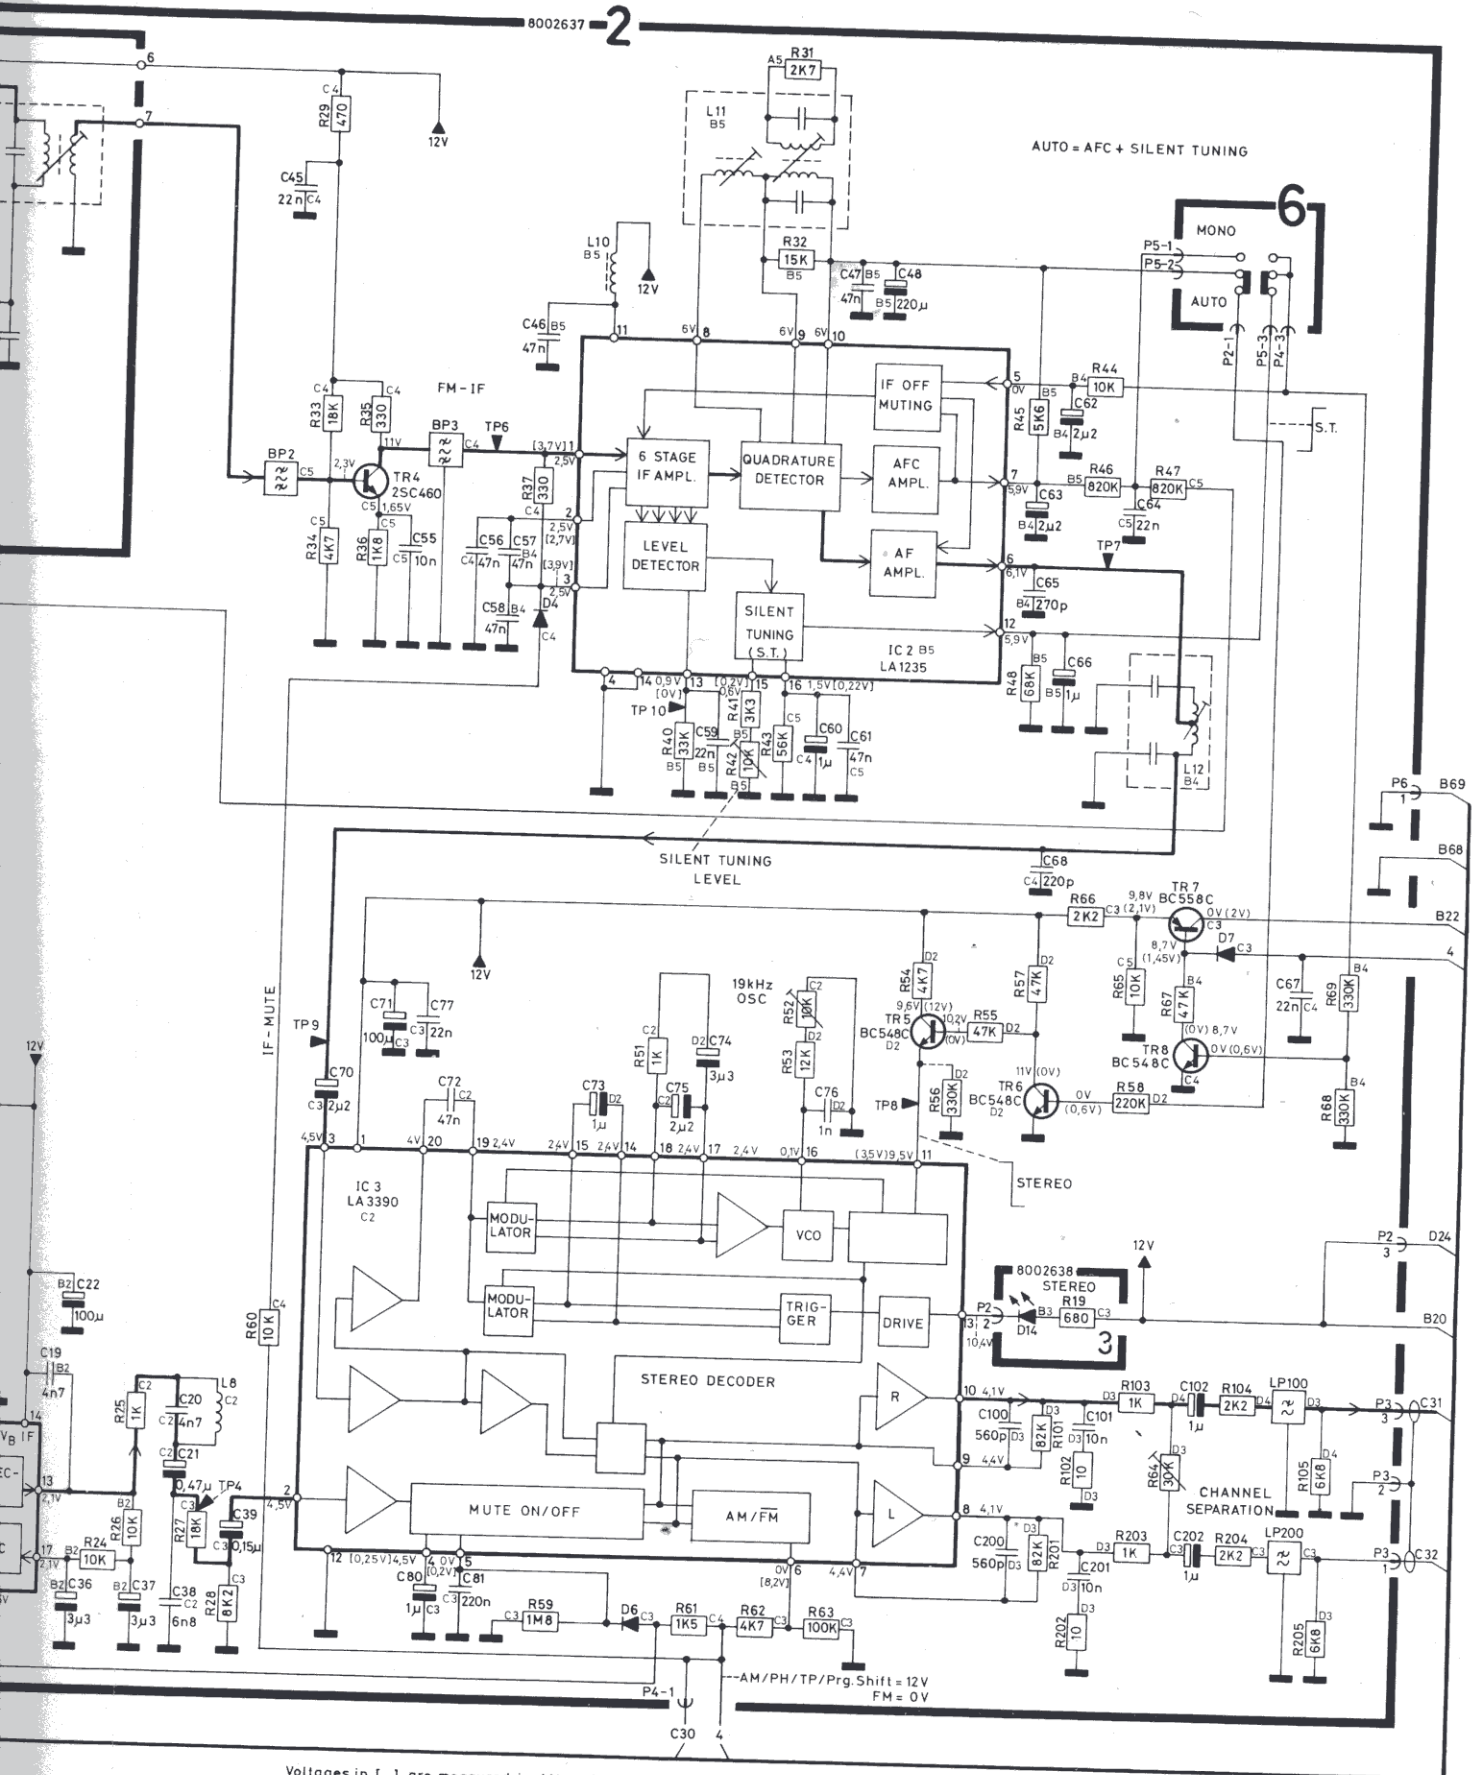

## Beocenter 2200

Type 2421/22/25

Voltages in [ ] are measured in AM mode  
 Voltages in ( ) are measured in FM AUTO mode

## DIAGRAM B

MAINS VOLTAGE CONNECTIONS AND FUSES ARE PLACED UNDER COVER AT RIGHT HAND SIDE (FROM BOTTOM)

<math>\wedge</math> = REW  
 <math>\vee</math> = PLAY  
 <math>\nabla</math> = FF

- A25 - A34
- B35 - B42
- B54
- B66 - B67
- B70
- D56 - D59
- D64
- E60 - E63