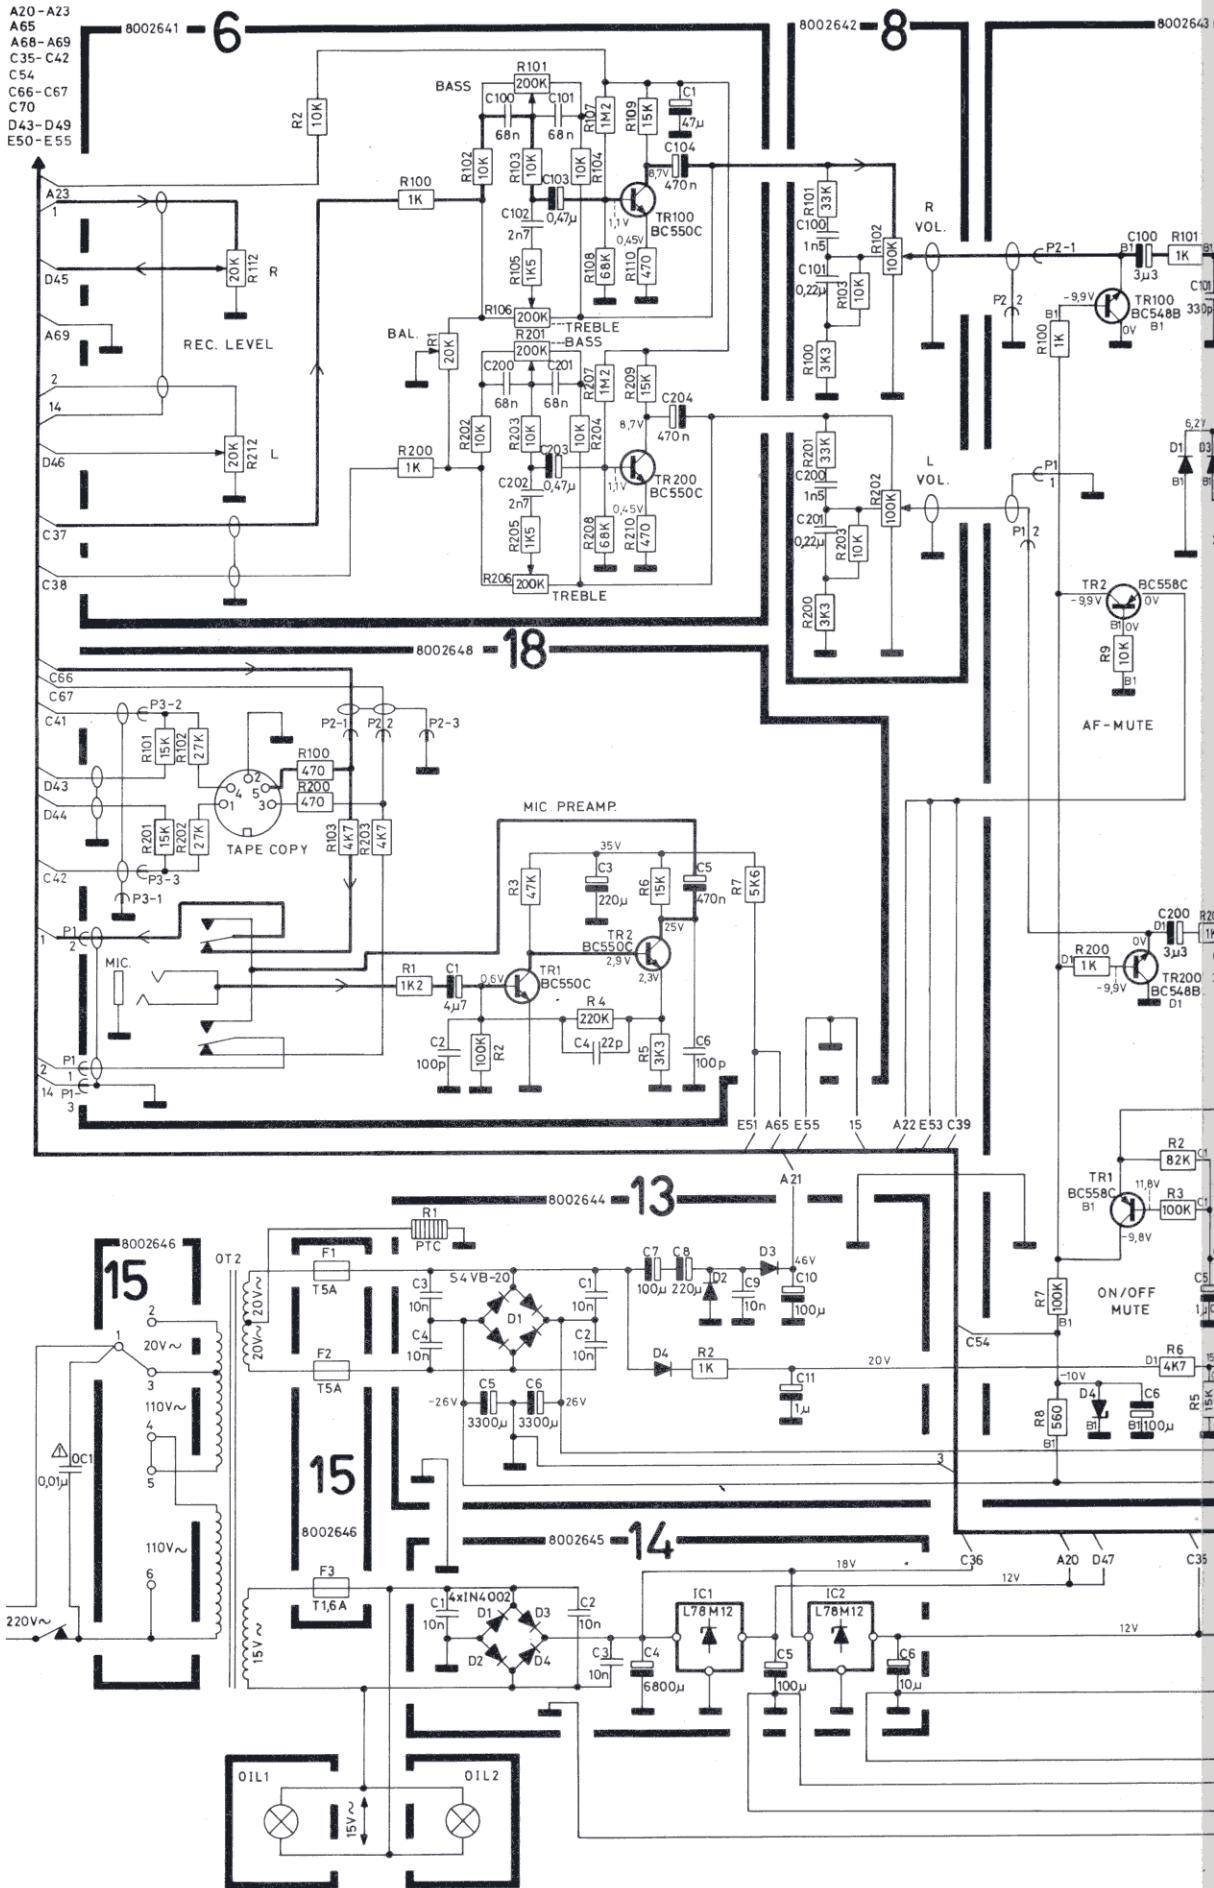

## Beocenter 2200

Type 2421/22/25

Voltages in [ ] are measured in AM mode  
 Voltages in ( ) are measured in FM AUTO mode

## DIAGRAM B

MAINS VOLTAGE CONNECTIONS AND FUSES ARE PLACED UNDER COVER AT RIGHT HAND SIDE (FROM BOTTOM)

<math>\wedge</math> = REW  
 <math>\vee</math> = PLAY  
 <math>\nabla</math> = FF

- A25 - A34
- B35 - B42
- B54
- B66 - B67
- B70
- D56 - D59
- D64
- E60 - E63