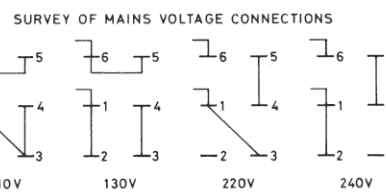

## Beocenter 2200

Type 2421/22/25

Voltages in [ ] are measured in AM mode  
 Voltages in ( ) are measured in FM AUTO mode

## DIAGRAM B

MAINS VOLTAGE CONNECTIONS AND FUSES ARE PLACED UNDER COVER AT RIGHT HAND SIDE (FROM BOTTOM)

<math>\wedge</math> = REW  
 <math>\vee</math> = PLAY  
 <math>\nabla</math> = FF

- A25 - A34
- B35 - B42
- B54
- B66 - B67
- B70
- D56 - D59
- D64
- E60 - E63