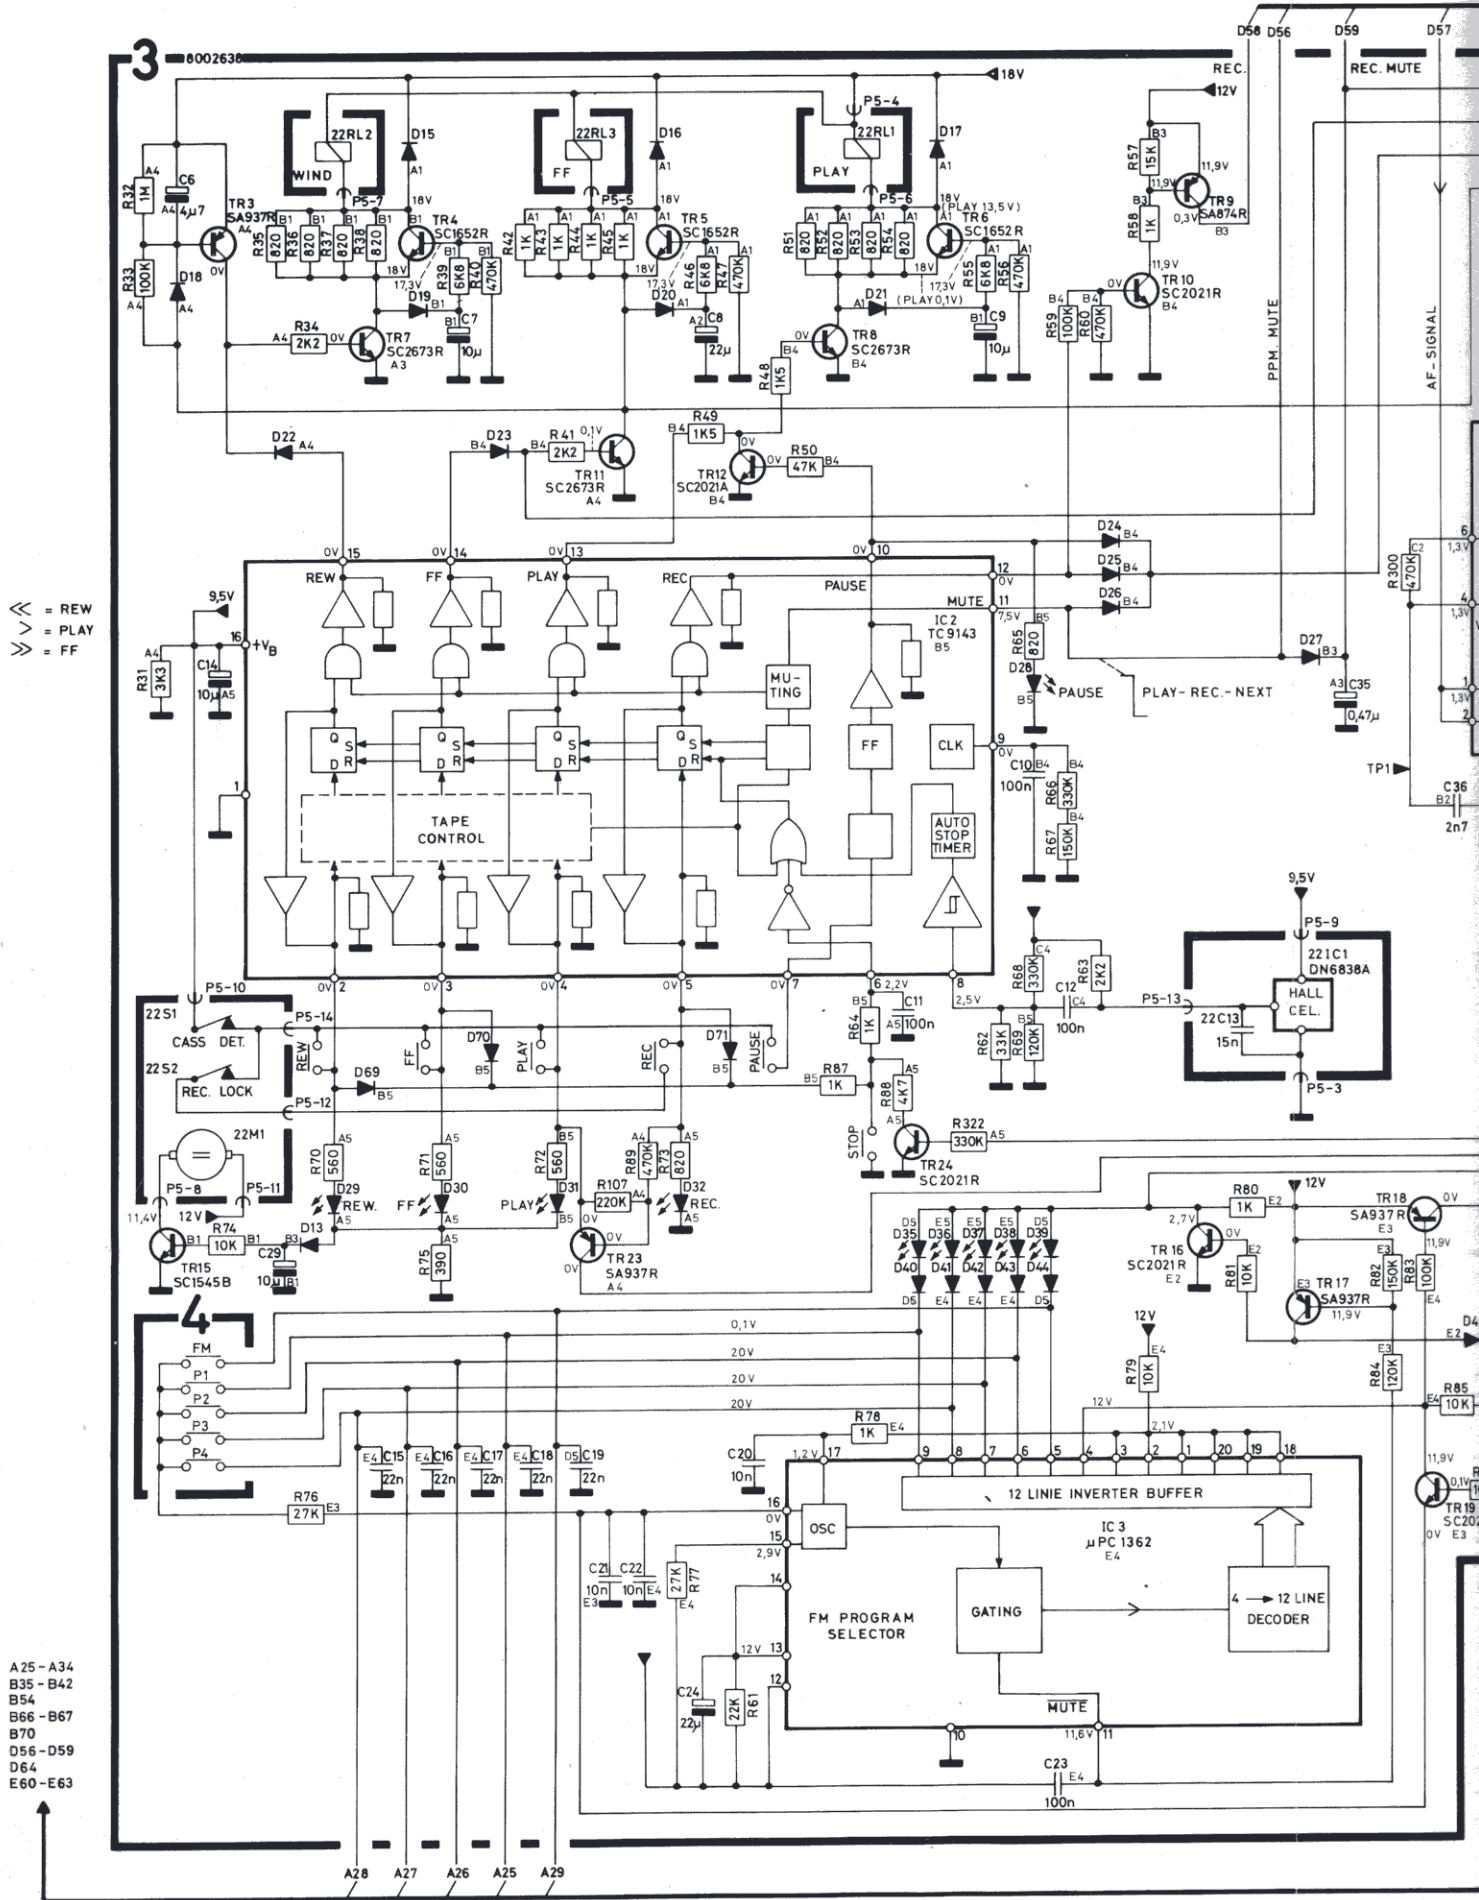

- A25 - A34
- B35 - B42
- B54
- B66 - B67
- B70
- D56 - D59
- D64
- E60 - E63