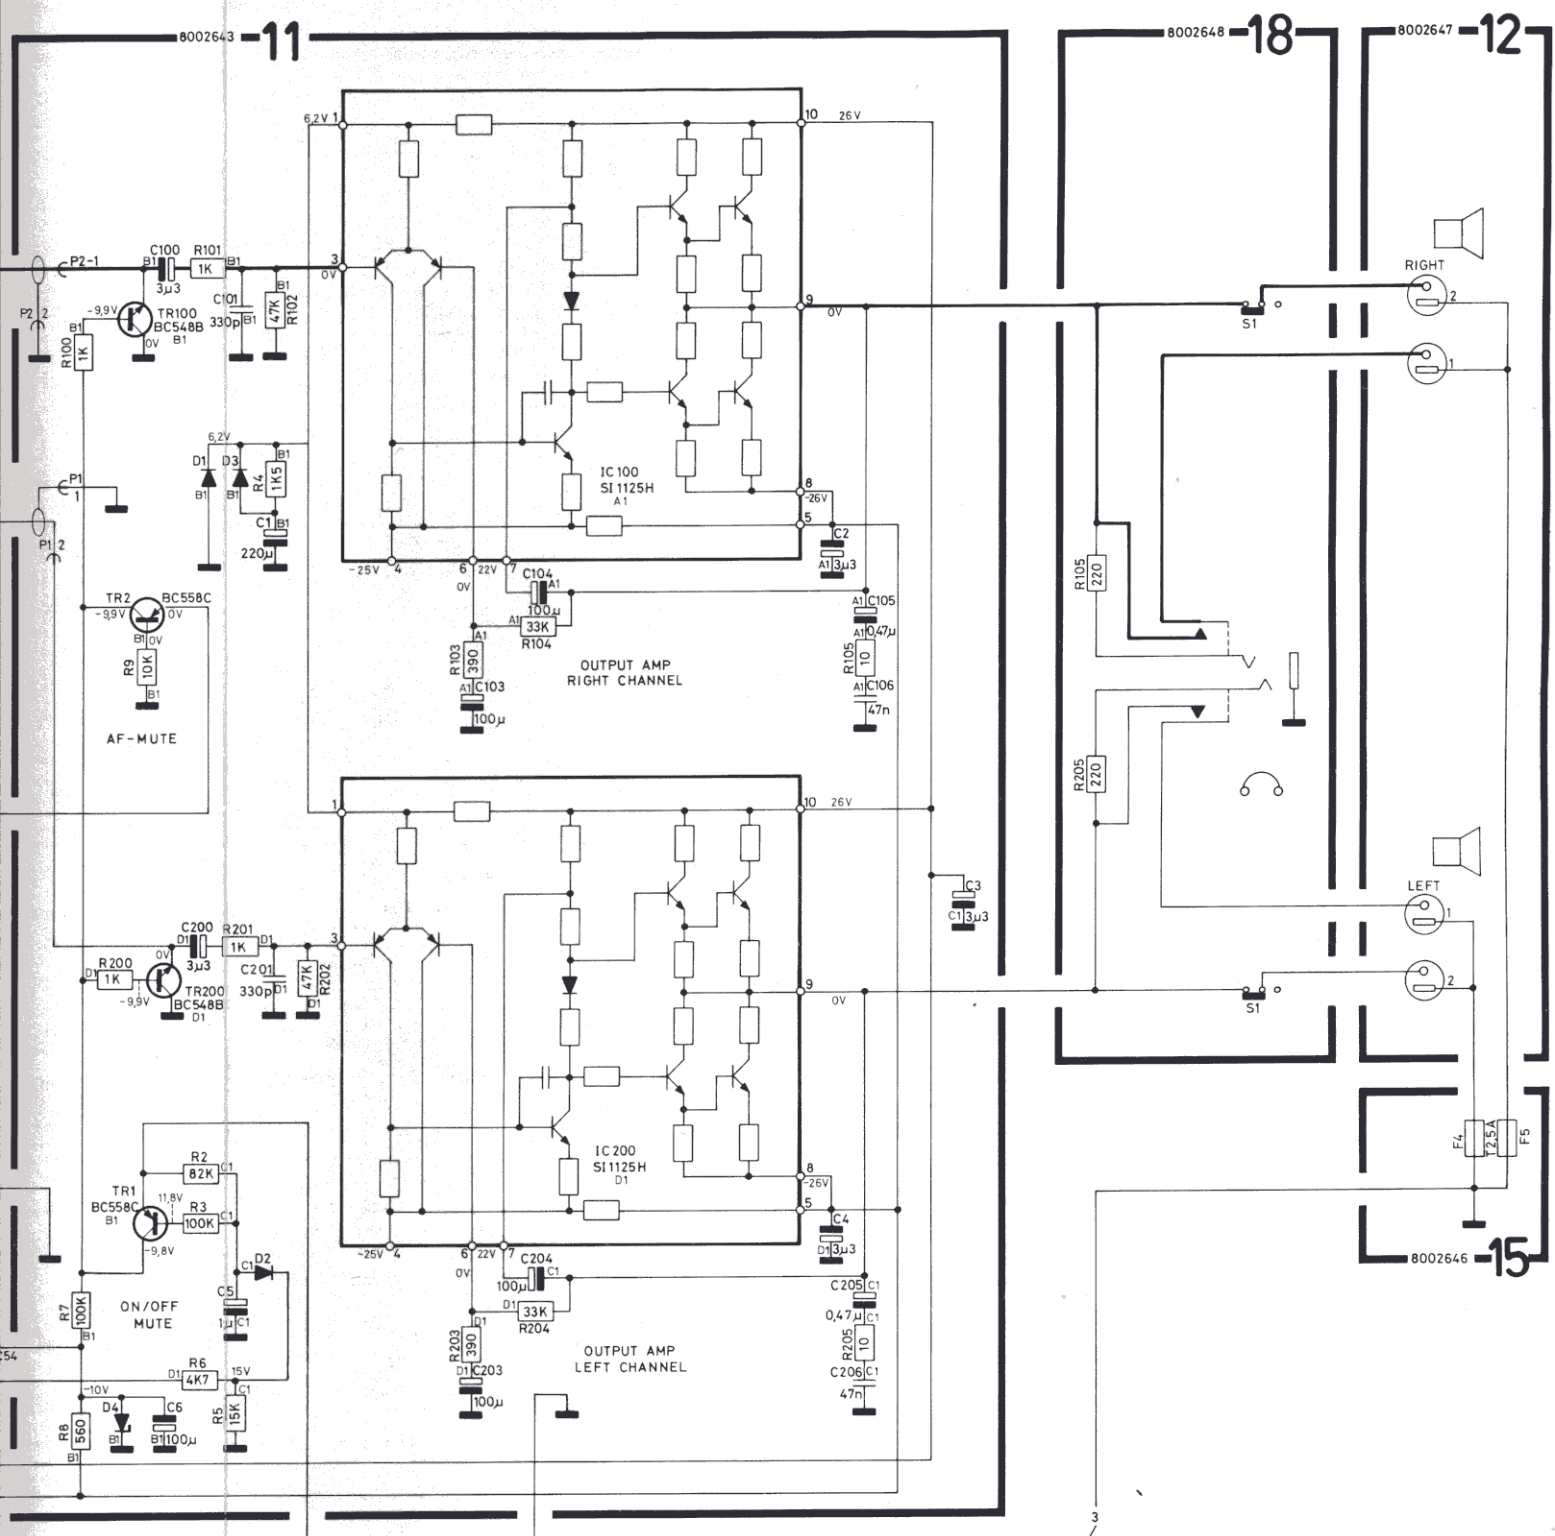

## DIAGRAM B

MAINS VOLTAGE CONNECTIONS AND FUSES ARE PLACED UNDER COVER AT RIGHT HAND SIDE (FROM BOTTOM)

<math>\wedge</math> = REW  
 <math>\vee</math> = PLAY  
 <math>\nabla</math> = FF

- A25 - A34
- B35 - B42
- B54
- B66 - B67
- B70
- D56 - D59
- D64
- E60 - E63