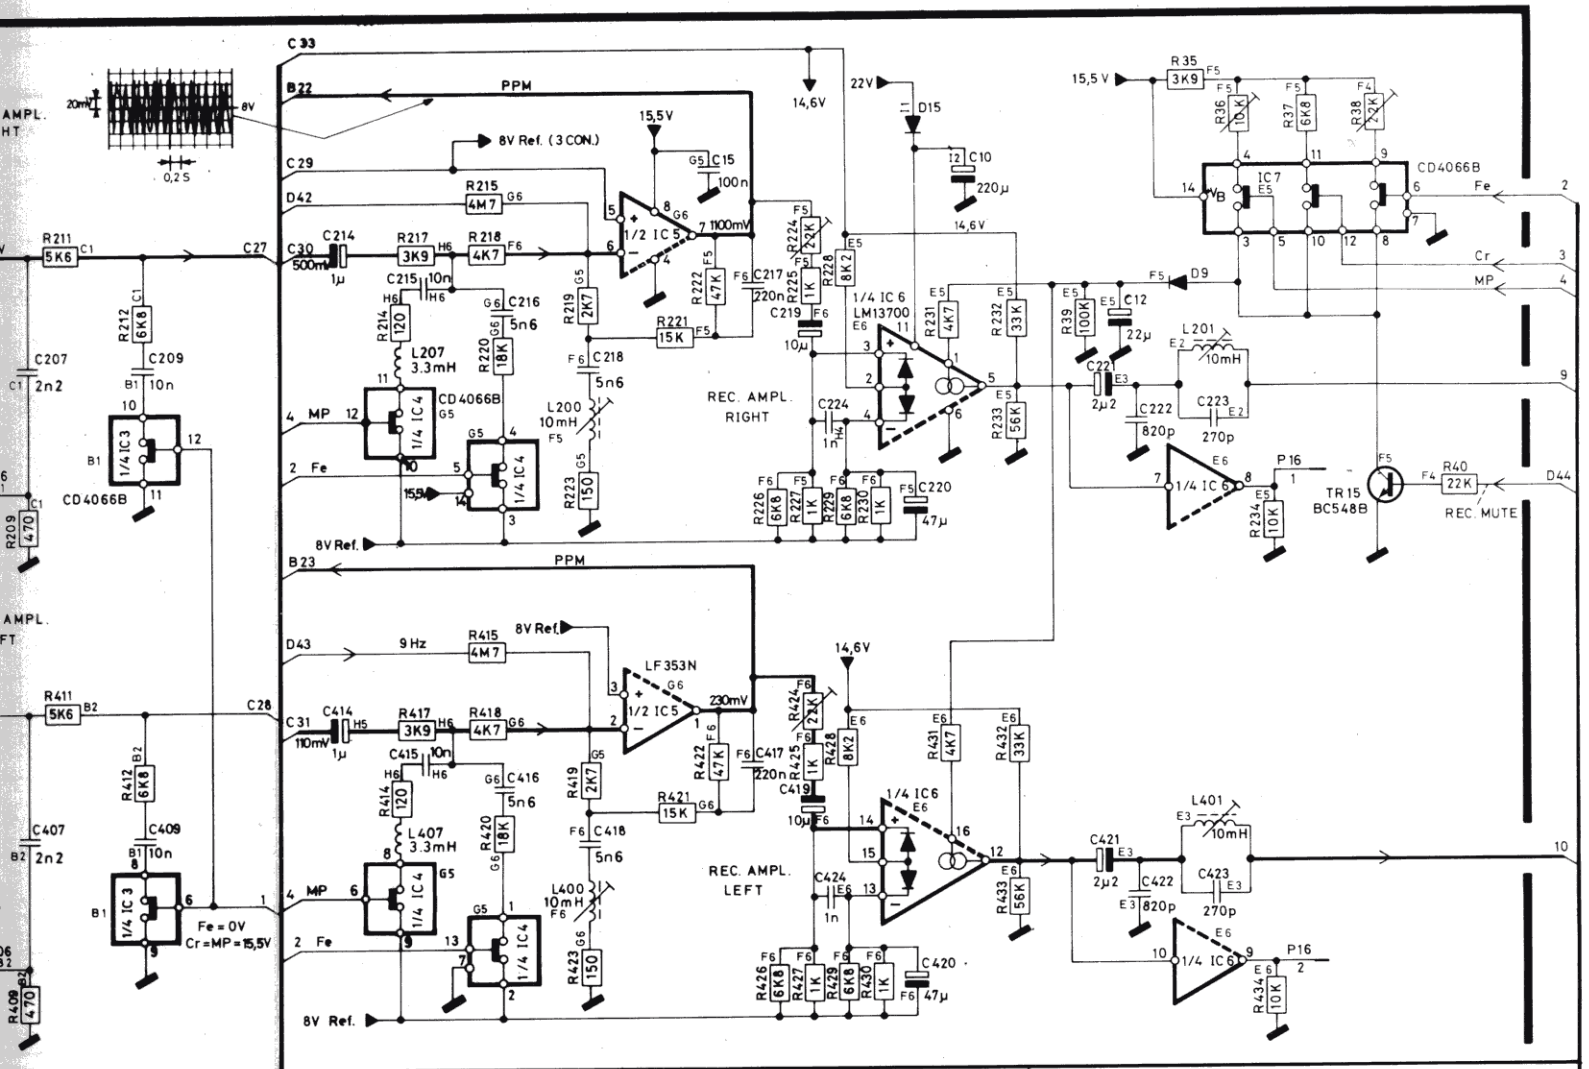

Bang & Olufsen

Tape Deck Version II

Beocord 6500

Tape Deck Version II

Beocord 6500

Indklæbes i Serviceanvisningen Beocord 5500 (3538643/3538644)
Paste into Service Manual Beocord 5500 (3538643/3538644)
In Serviceanleitung Beocord 5500 (3538643/3538644) einkleben
A coller le Manual d'entretien pour Beocord 5500 (3538643/3538644)

3538771

0-90

DIAGRAM A, TAPE DECK VERSION II, (Bais Osc, P.B. Ampl., Rec. Ampl., HX PRO)

(X CON.) = NUMBERS OF VOLTAGE CONNECTIONS.

DIAGRAM D, TAPE DECK VERSION II, (Control Circuits, Power Supply)

(X CON) = NUMBERS OF VOLTAGE CONNECTIONS