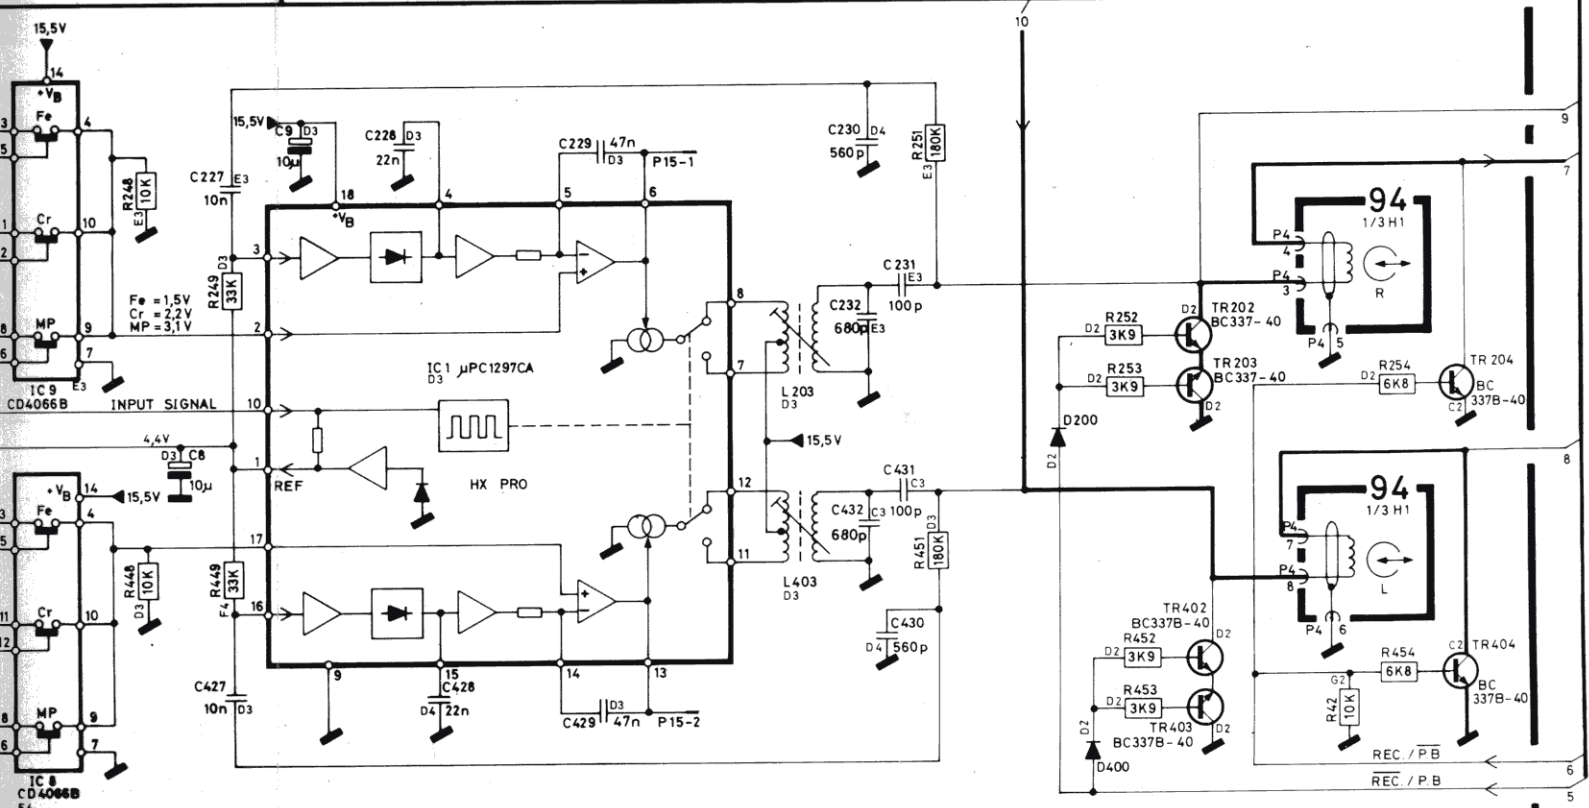

Bang & Olufsen

Tape Deck Version II

Beocord 6500

Tape Deck Version II

Beocord 6500

Indklæbes i Serviceanvisningen Beocord 5500 (3538643/3538644)
Paste into Service Manual Beocord 5500 (3538643/3538644)
In Serviceanleitung Beocord 5500 (3538643/3538644) einkleben
A coller le Manual d'entretien pour Beocord 5500 (3538643/3538644)

3538771

0-90

DIAGRAM A, TAPE DECK VERSION II, (Bais Osc, P.B. Ampl., Rec. Ampl., HX PRO)

(X CON.) = NUMBERS OF VOLTAGE CONNECTIONS.

DIAGRAM D, TAPE DECK VERSION II, (Control Circuits, Power Supply)

(X CON) = NUMBERS OF VOLTAGE CONNECTIONS