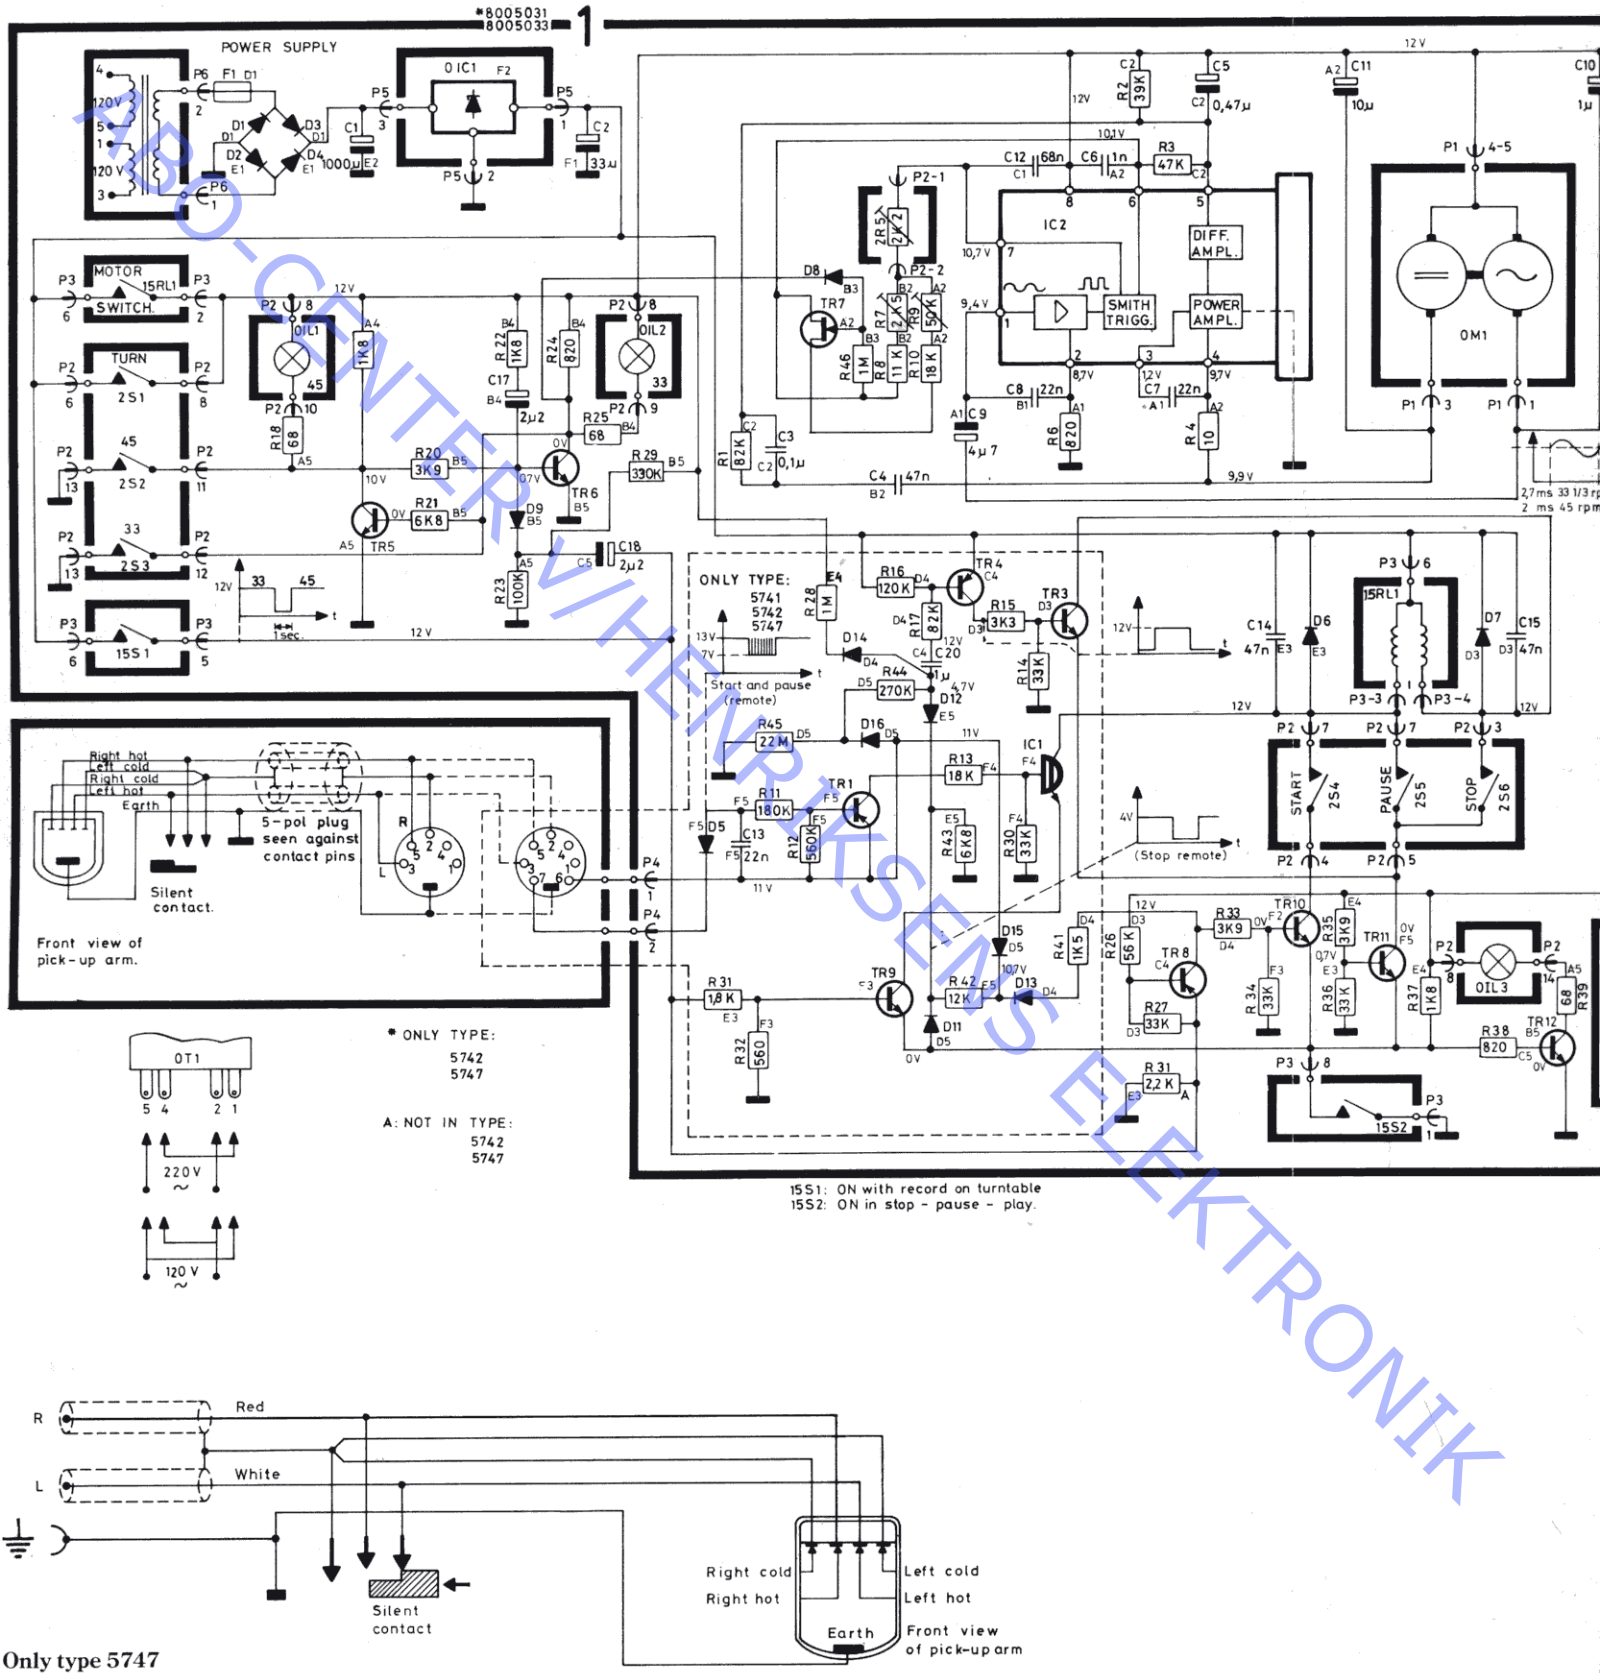

**Beogram 3404**  
Type 5747

ABO-CENTER V/HENRIKSENS ELEKTRONIK

Seen from Copperfoil-side

Seen from Copperfoil-side

VIKENRIKS ELETTRONIK

Only type 5747