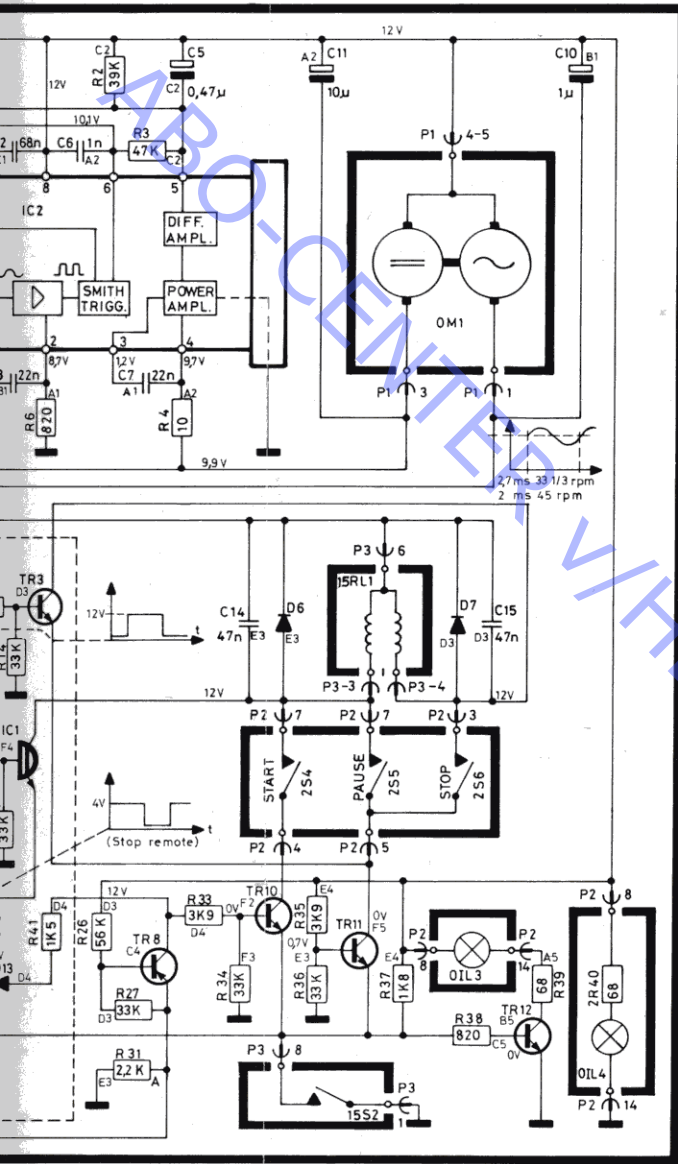

Beogram 3404
Type 5747

ABO-CENTER V/HENRIKSENS ELEKTRONIK

TO PASTE IN SERVICE MANUAL FOR BEOGRAM 2200, TYPE 5721 ETC.

Seen from Copperfoil-side

Seen from Copperfoil-side

VILHENRIKS ELEGTRONIK

Only type 5747