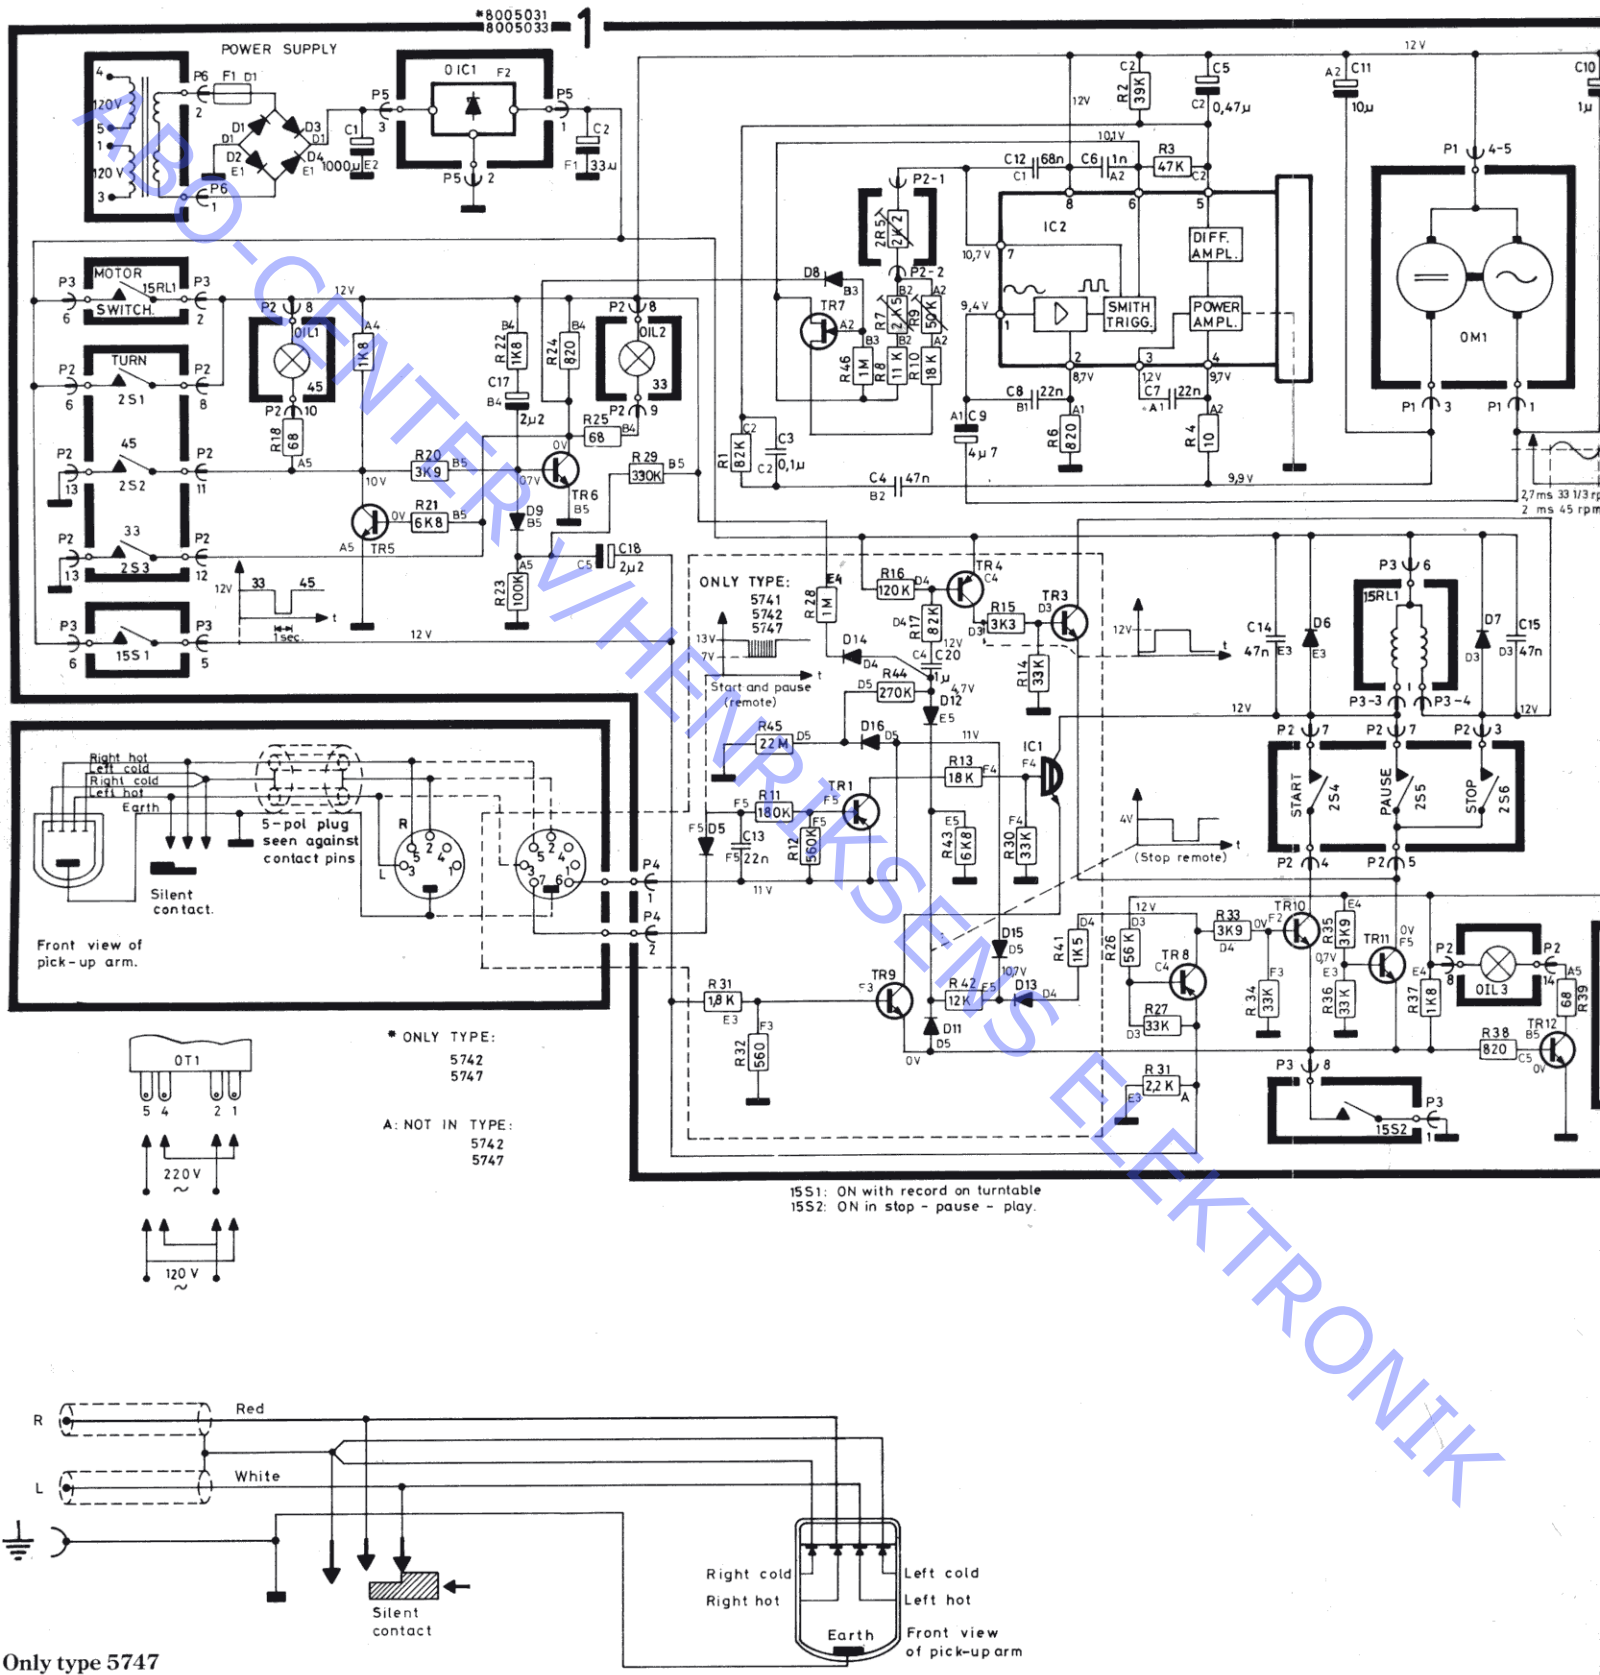

Beogram 3404
Type 5747

ABO-CENTER V/HENRIKSENS ELEKTRONIK

TO PASTE IN SERVICE MANUAL FOR BEOGRAM 2200, TYPE 5721 ETC.

Seen from Copperfoil-side

Seen from Copperfoil-side

VILHENRIKS ELEGTRONIK

Only type 5747