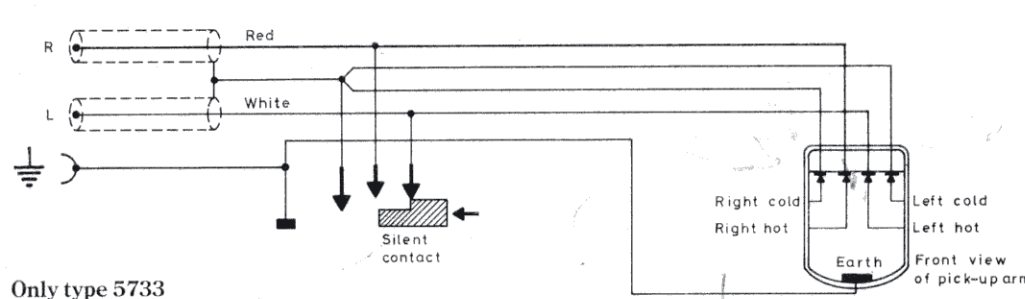

Beogram 3404
Type 5747

ABO-CENTER V/HENRIKSENS ELEKTRONIK

TO PASTE IN SERVICE MANUAL FOR BEOGRAM 2200, TYPE 5721 ETC.

Seen from Copperfoil-side

Seen from Copperfoil-side

VILHENRIKS ELEGTRONIK

Only type 5747