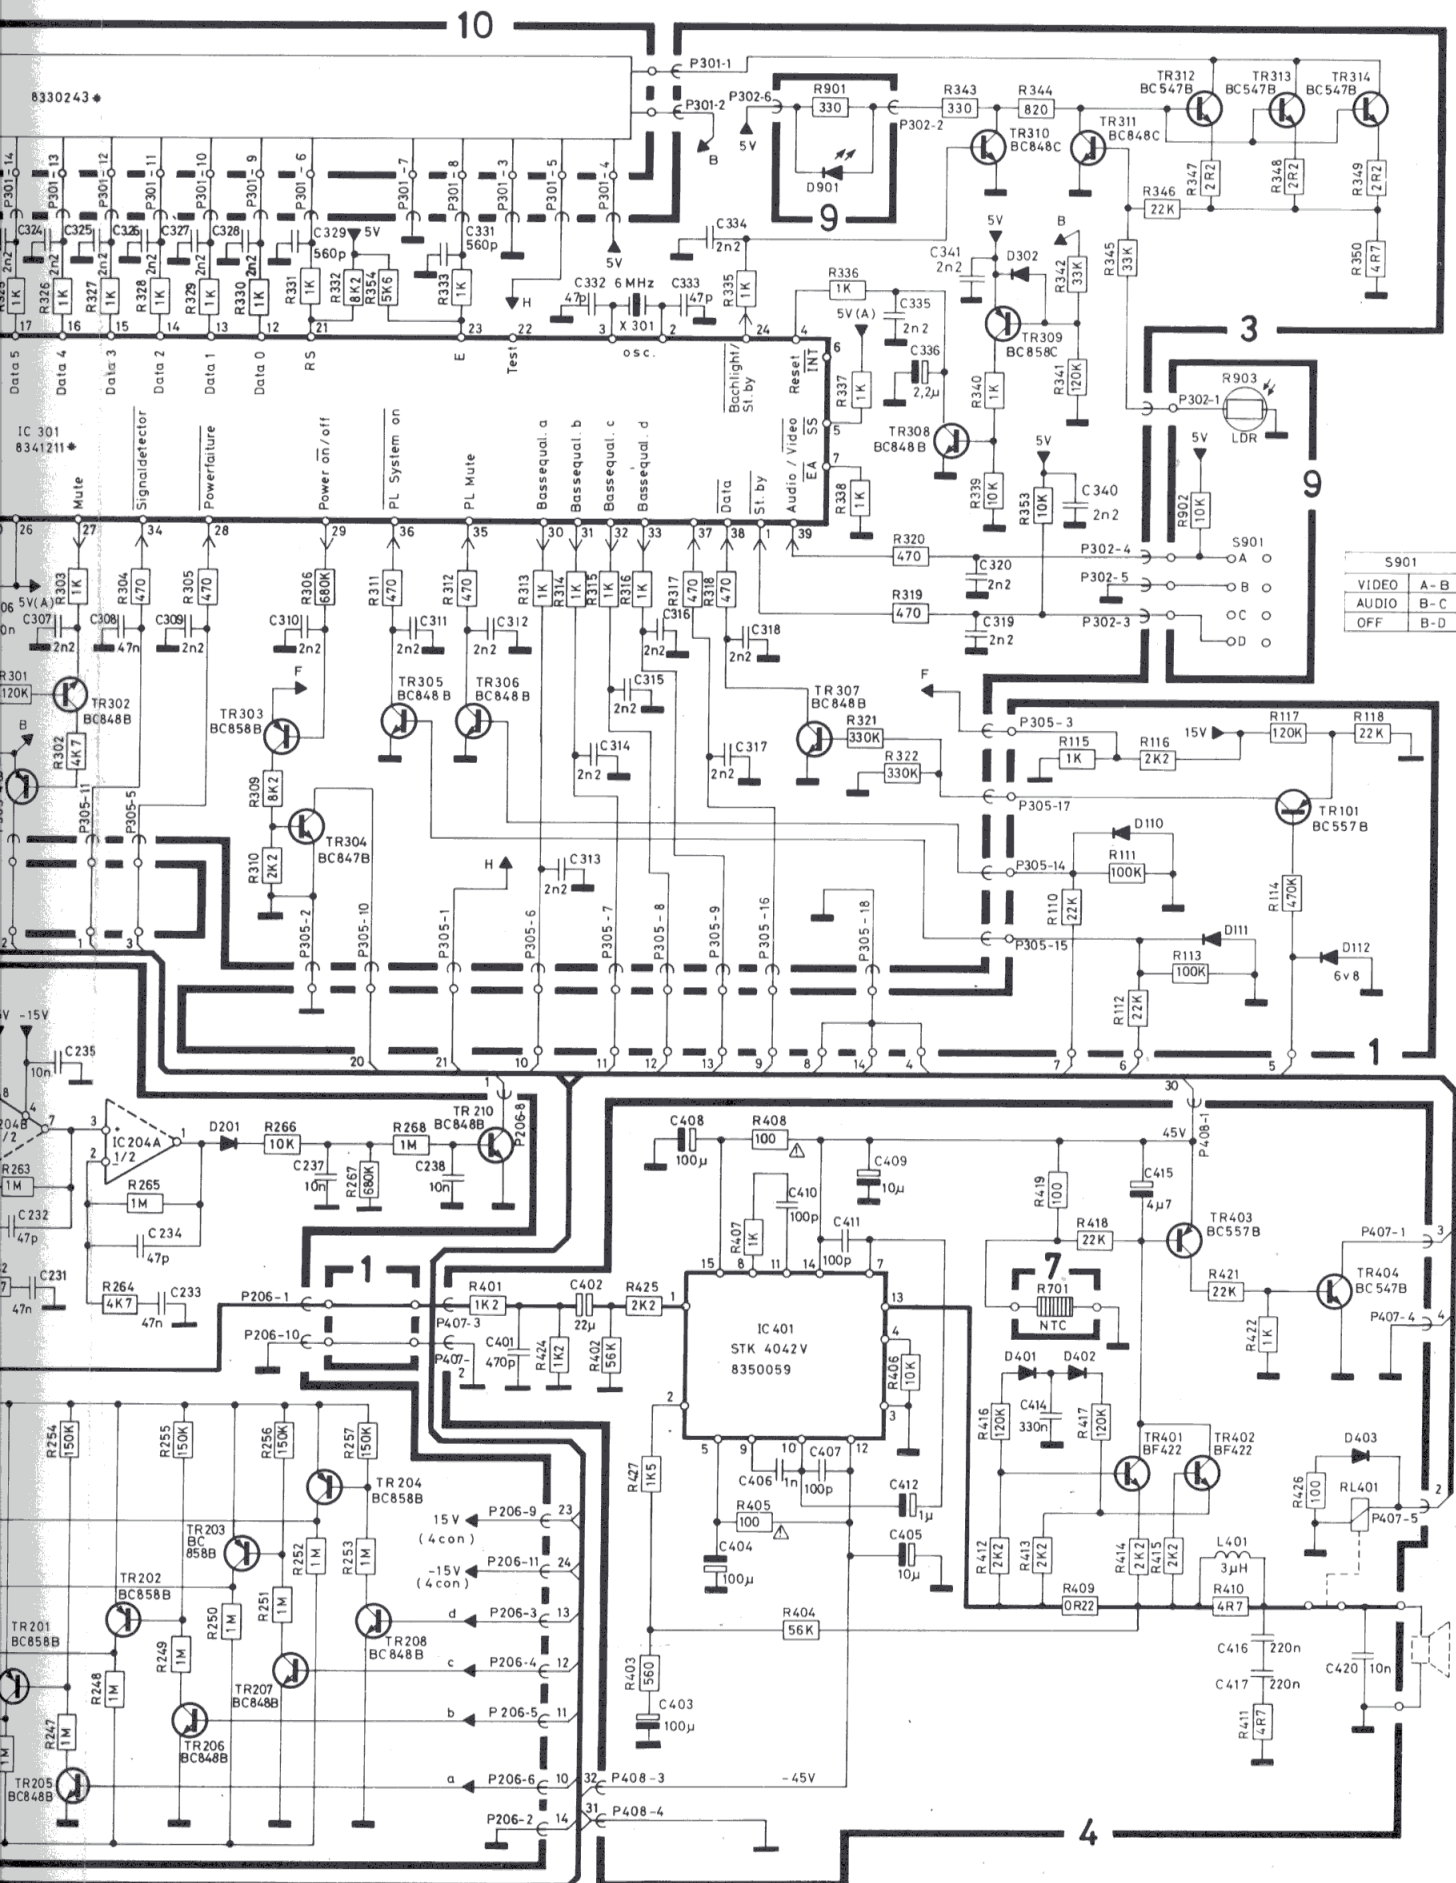

Bang & Olufsen

Beovox 3000

Beolab 3000

Beovox 5000

Beolab 5000

BEOVOX 5

+
Beolab

Penta

SERVICE MANUAL

DIAGRAM

S901	
VIDEO	A - B
AUDIO	B - C
OFF	B - D