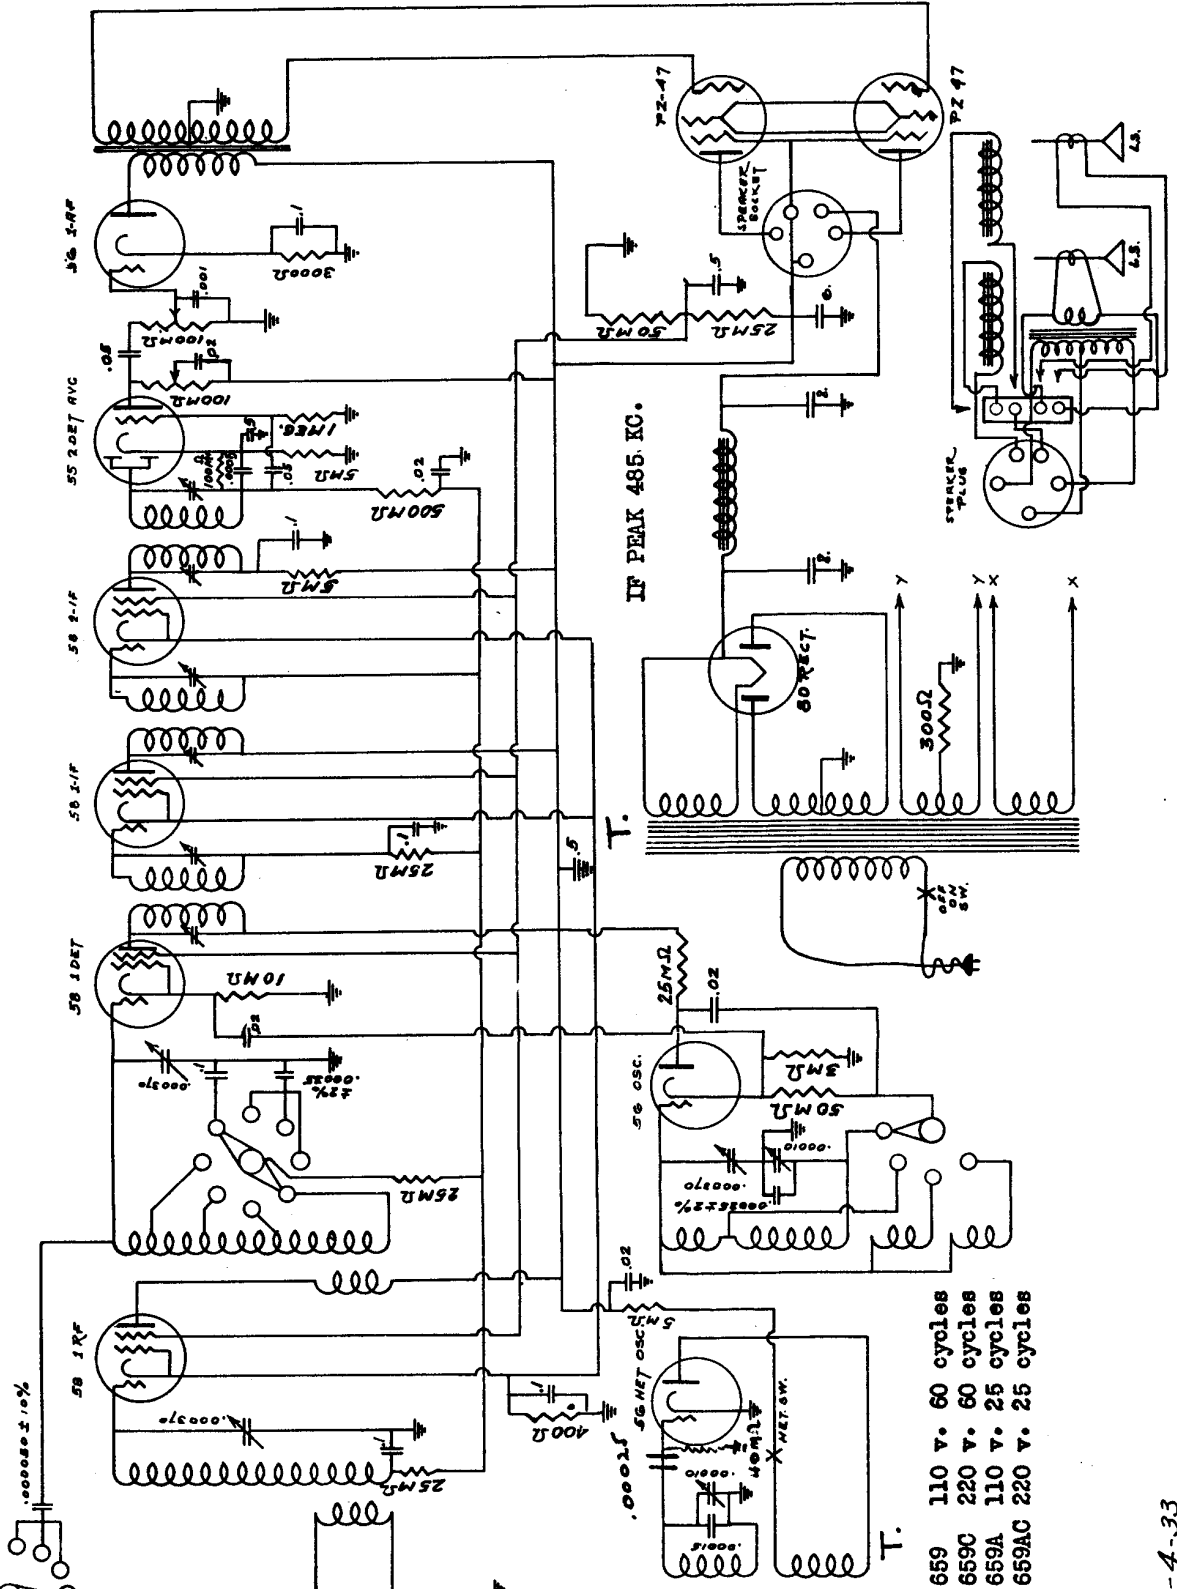

## Charles Hoodwin Co.

**Model:** International Aero

**Chassis:**

**Year:** Pre March 1934

**Power:**

**Circuit:**

**IF:**

**Tubes:**

**Bands:**

Resources

**Riders Volume 4 - HOODWIN 4-8**

MODEL "International Aero"  
11 Tube All-Wave  
Schematic

CHARLES HOODWIN CO.

- P 659 110 V. 60 cycles
- P 659C 220 V. 60 cycles
- P 659A 110 V. 25 cycles
- P 659AC 220 V. 25 cycles

4-4-33