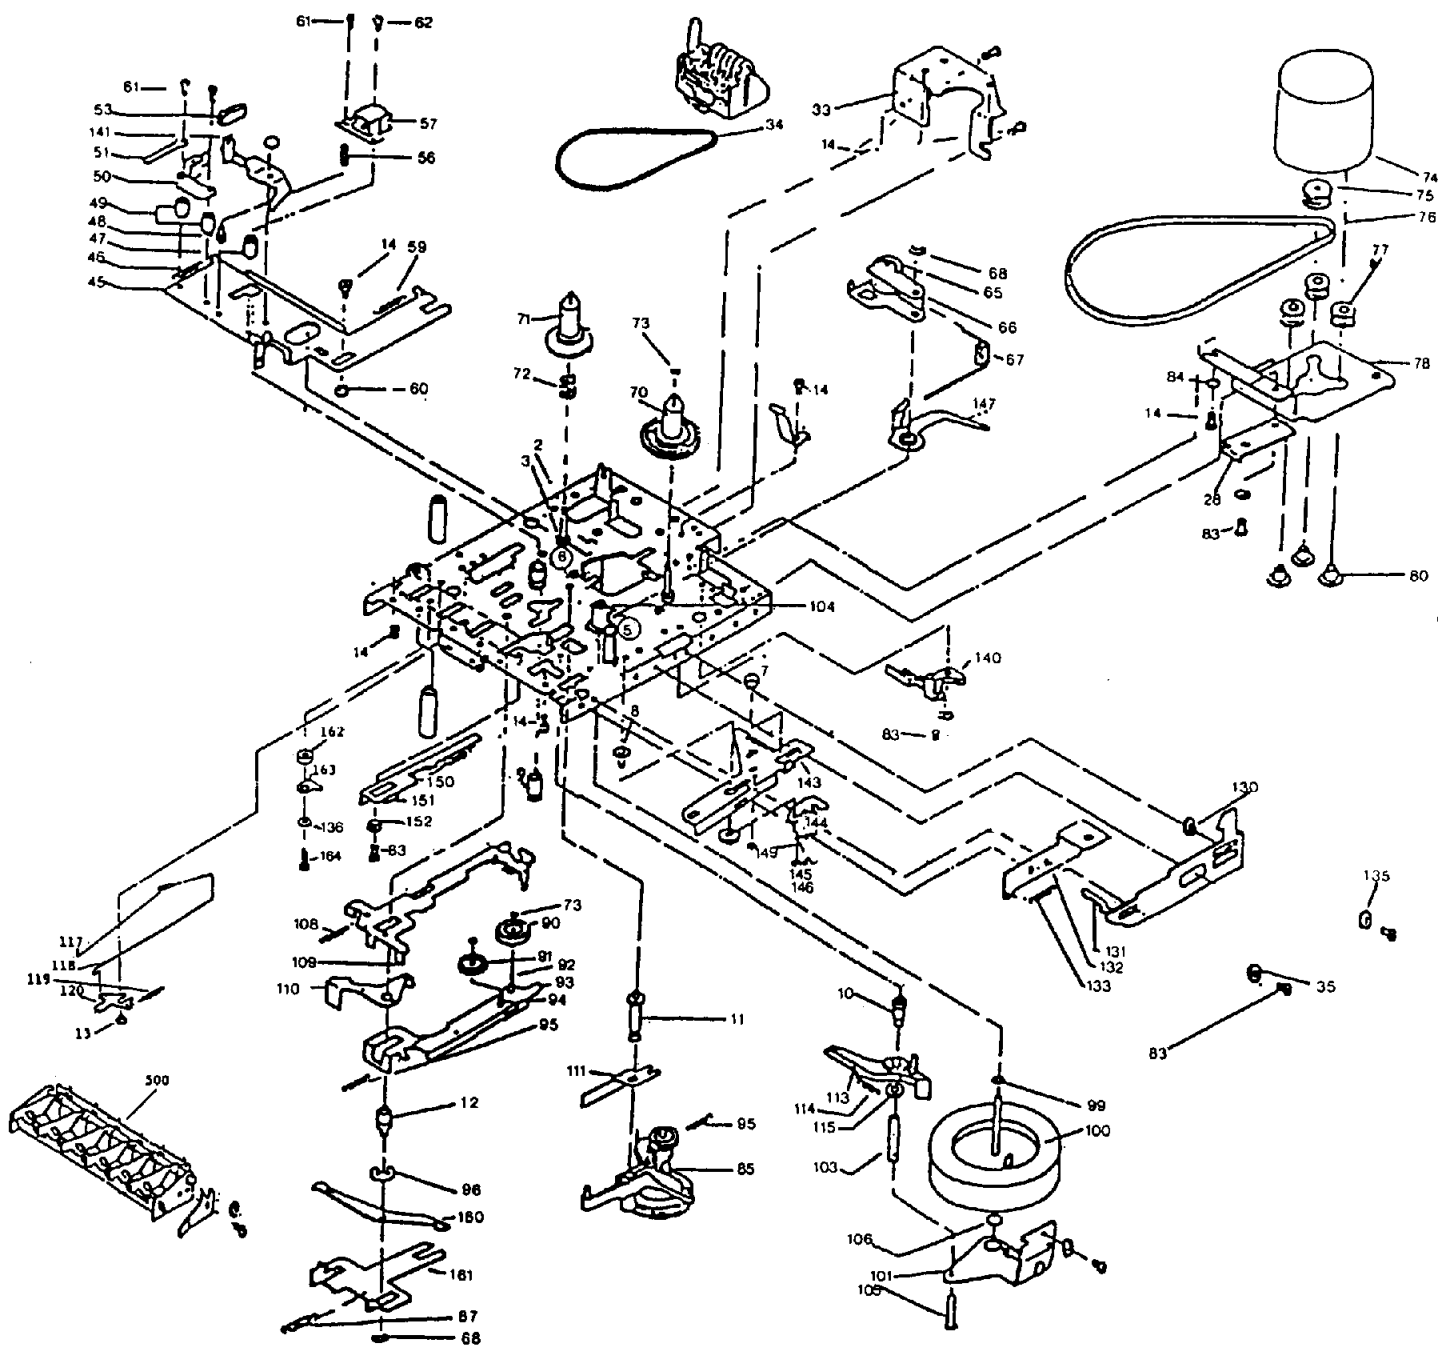

CALIFONE

MODELS 3410C & 3430C
CASSETTE PLAYER & RECORDER

SERVICE MANUAL

WIRING DIAGRAM

SCHEMATIC DIAGRAM

MODEL 3410C

EXPLODED CASE

MODELS 3410C & 3430C

PC BOARD-REVERSE SIDE

MODELS 3410C & 3430C

EXPLODED TRANSPORT

MODEL 3430C

WIRING DIAGRAM

SCHEMATIC DIAGRAM

MODEL 3430C