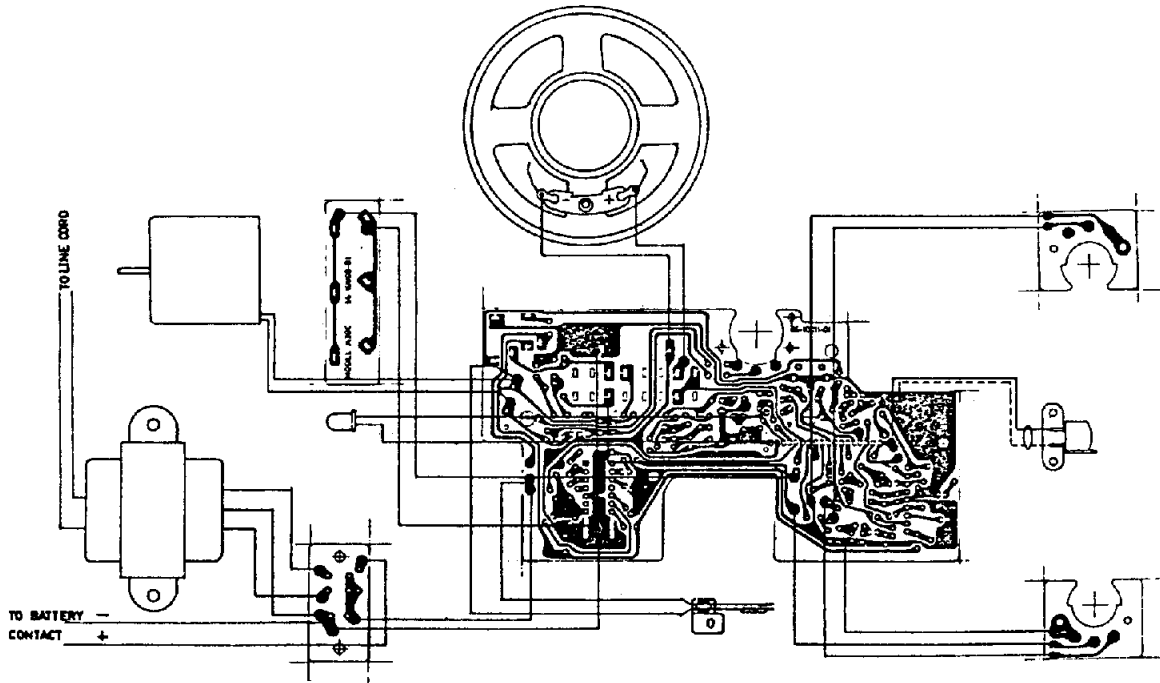

CALIFONE

MODELS 3410C & 3430C
CASSETTE PLAYER & RECORDER

SERVICE MANUAL

WIRING DIAGRAM

SCHEMATIC DIAGRAM

MODEL 3410C

EXPLODED CASE

MODELS 3410C & 3430C

PC BOARD-REVERSE SIDE

MODELS 3410C & 3430C

EXPLODED TRANSPORT

MODEL 3430C

WIRING DIAGRAM

SCHEMATIC DIAGRAM

MODEL 3430C