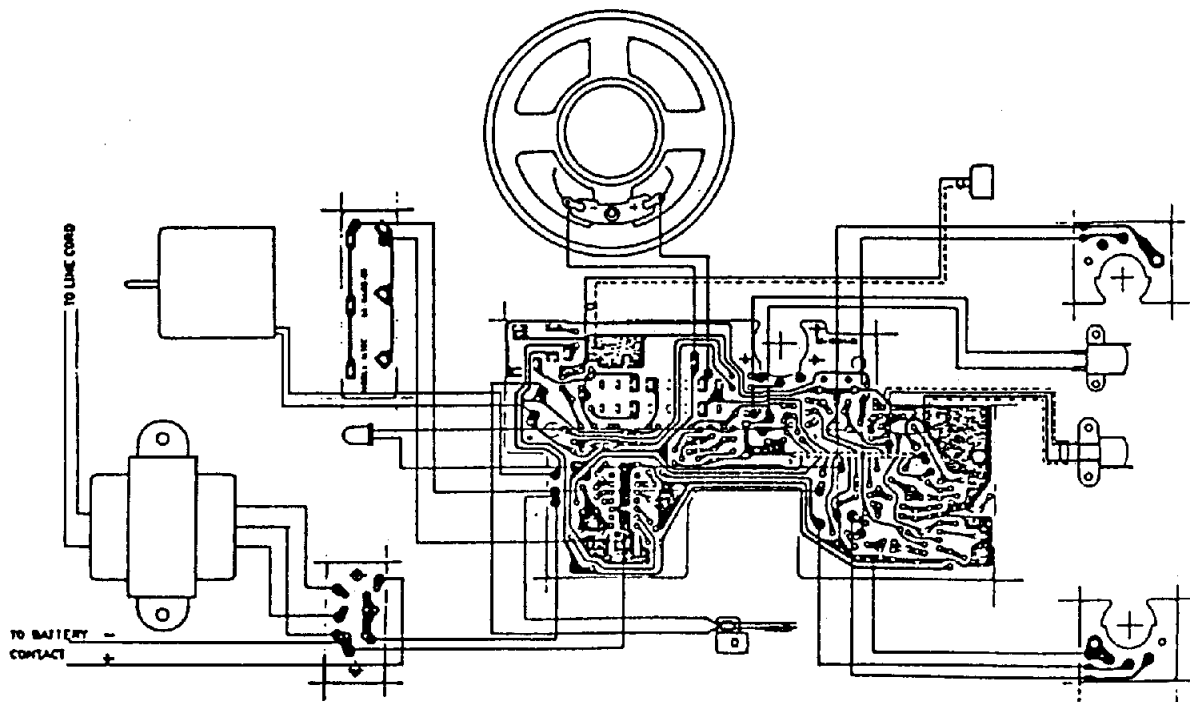

CALIFONE

MODELS 3410C & 3430C
CASSETTE PLAYER & RECORDER

SERVICE MANUAL

WIRING DIAGRAM

SCHEMATIC DIAGRAM

MODEL 3410C

EXPLODED CASE

MODELS 3410C & 3430C

PC BOARD-REVERSE SIDE

MODELS 3410C & 3430C

EXPLODED TRANSPORT

MODEL 3430C

WIRING DIAGRAM

SCHEMATIC DIAGRAM

MODEL 3430C