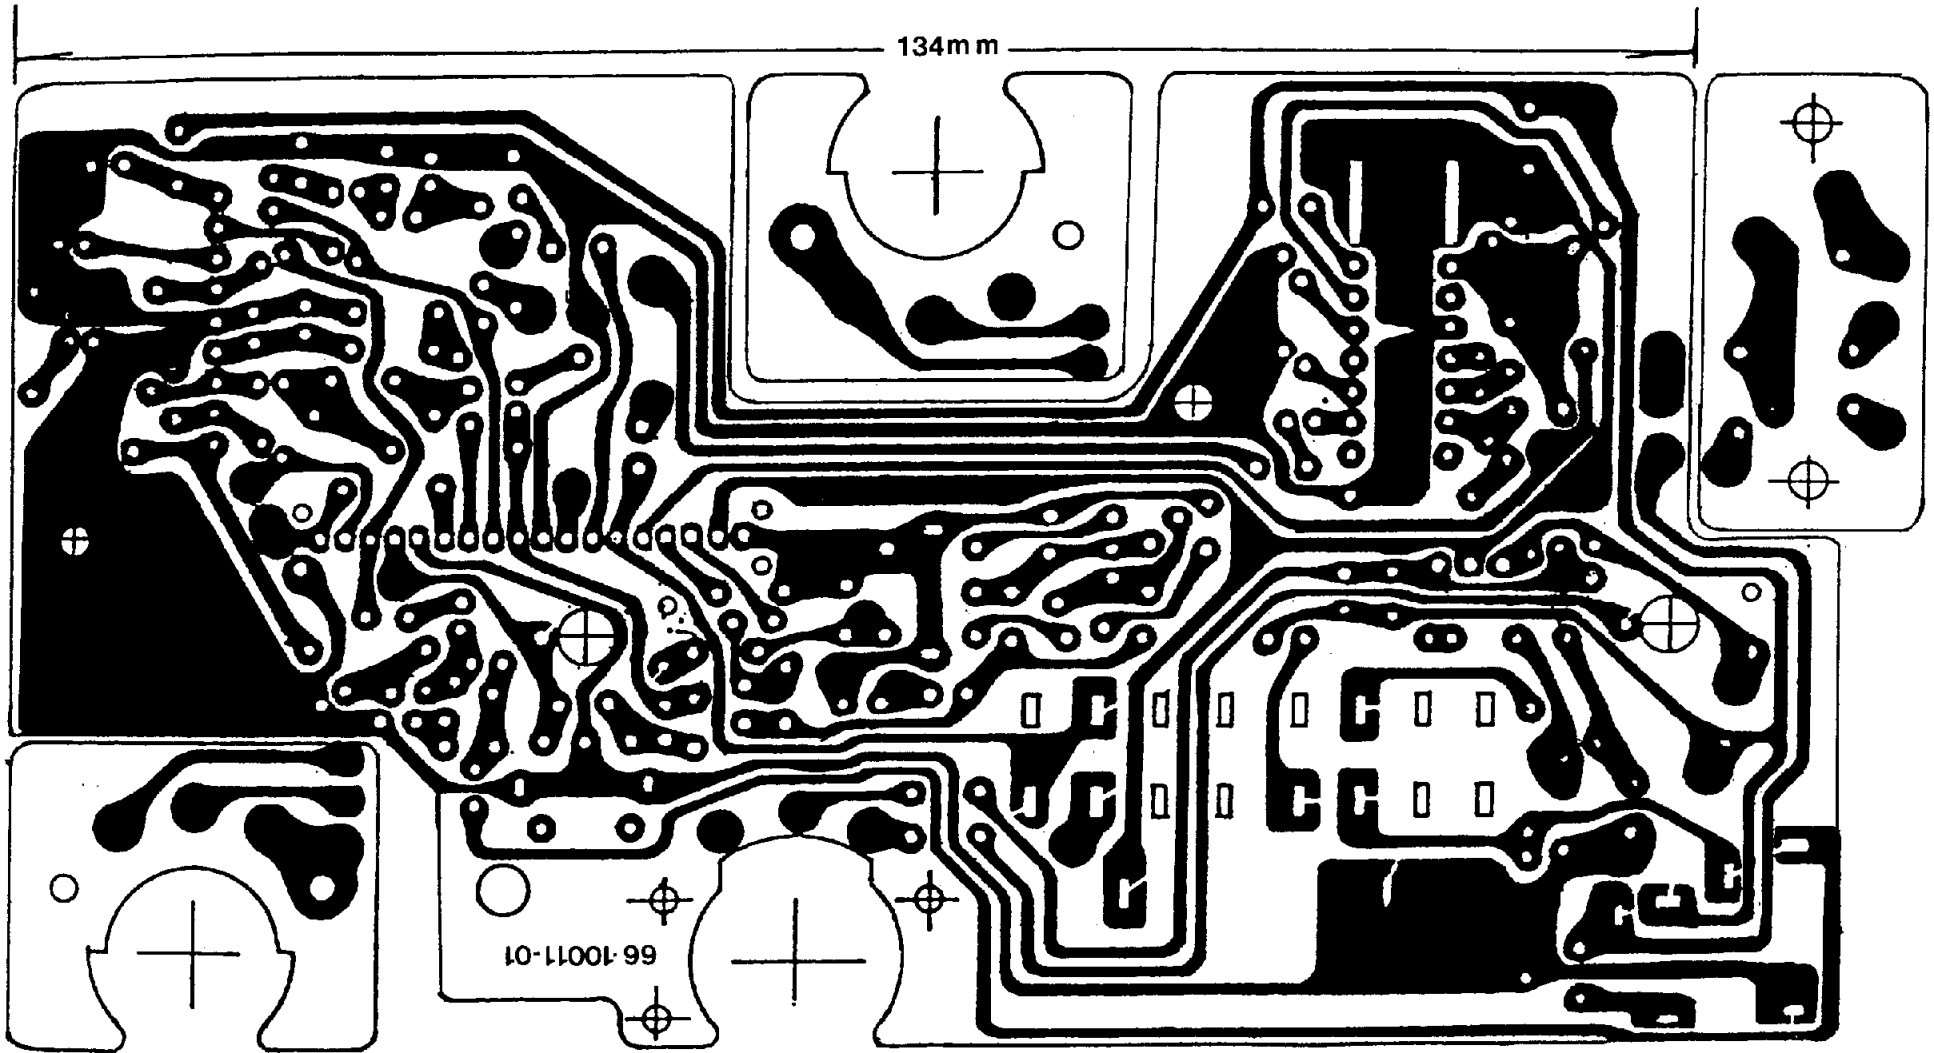

CALIFONE

MODELS 3410C & 3430C
CASSETTE PLAYER & RECORDER

SERVICE MANUAL

WIRING DIAGRAM

SCHEMATIC DIAGRAM

MODEL 3410C

EXPLODED CASE

MODELS 3410C & 3430C

PC BOARD-REVERSE SIDE

MODELS 3410C & 3430C

EXPLODED TRANSPORT

MODEL 3430C

WIRING DIAGRAM

SCHEMATIC DIAGRAM

MODEL 3430C