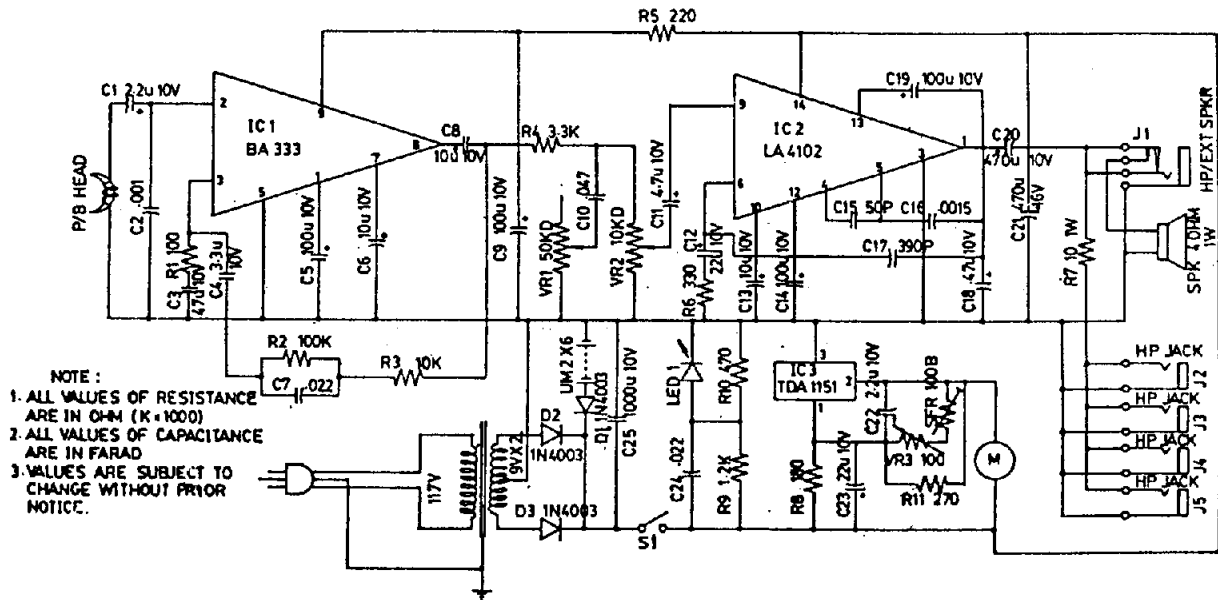

CALIFONE

MODELS 3410C & 3430C
CASSETTE PLAYER & RECORDER

SERVICE MANUAL

WIRING DIAGRAM

SCHEMATIC DIAGRAM

MODEL 3410C

EXPLODED CASE

MODELS 3410C & 3430C

PC BOARD-REVERSE SIDE

MODELS 3410C & 3430C

EXPLODED TRANSPORT

MODEL 3430C

WIRING DIAGRAM

SCHEMATIC DIAGRAM

MODEL 3430C