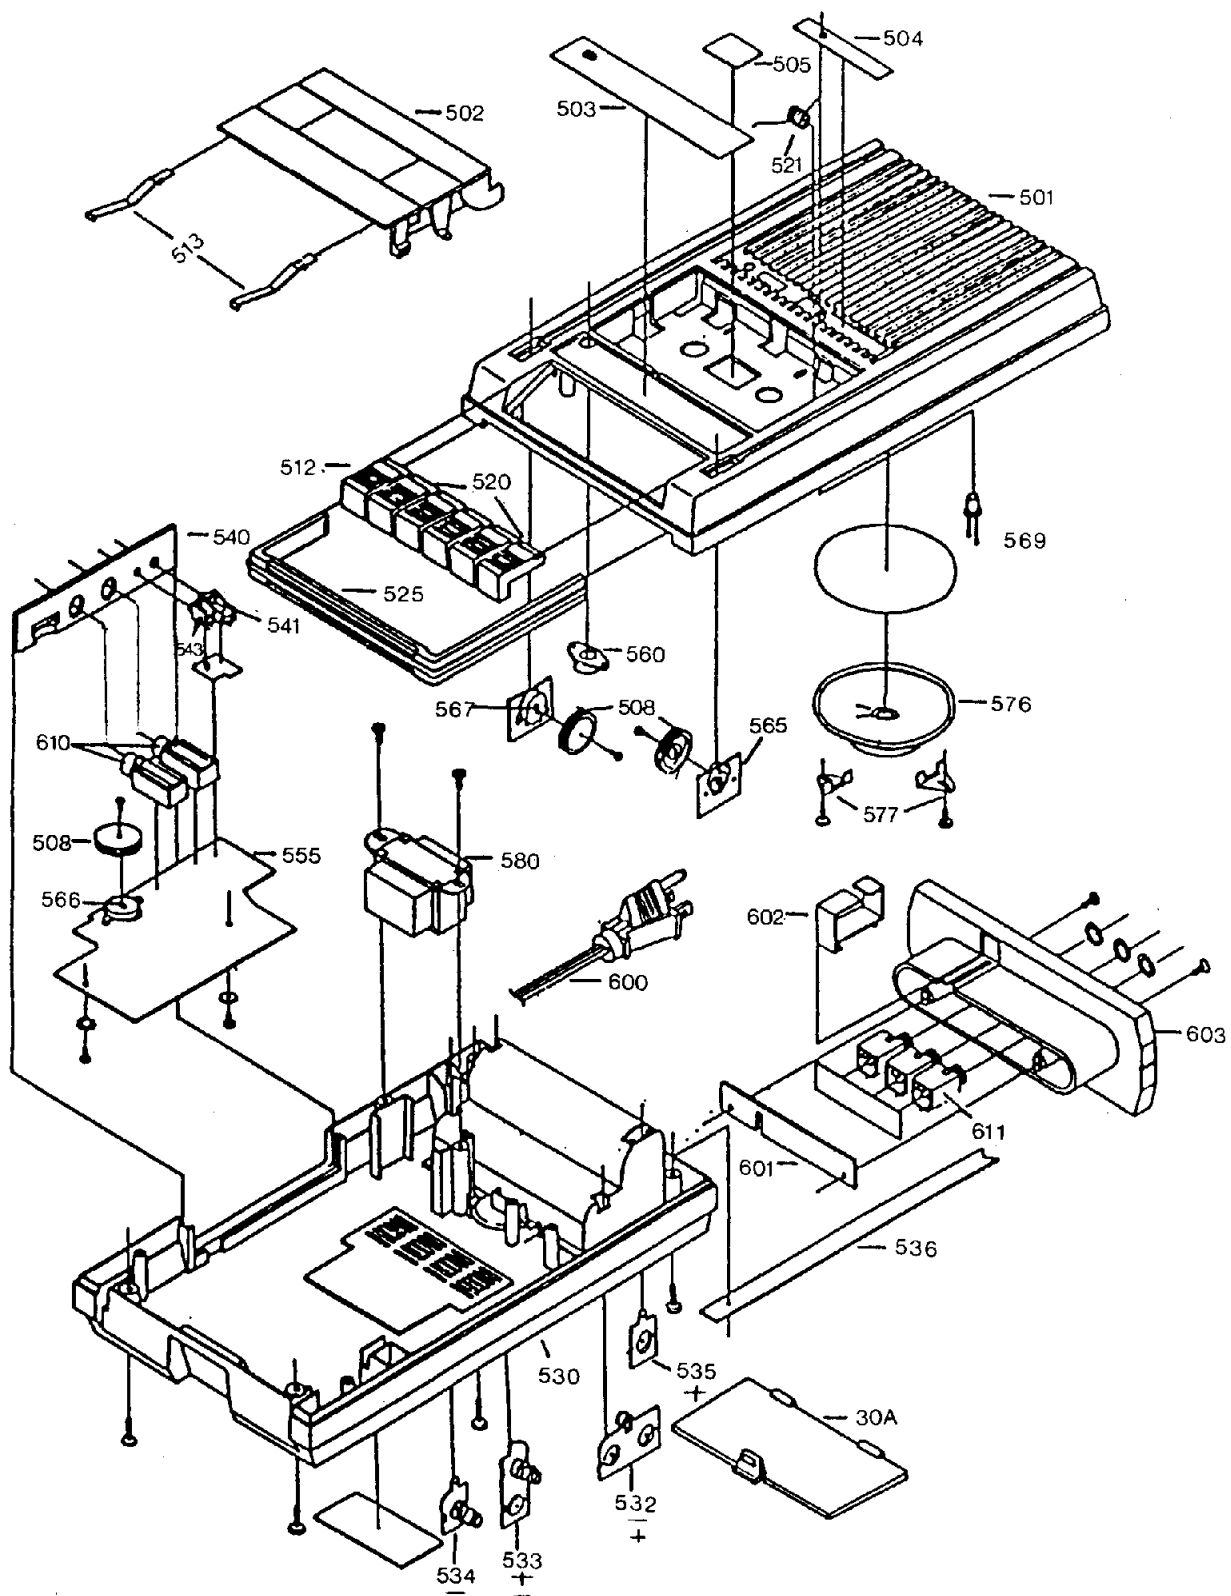

CALIFONE

MODELS 3410C & 3430C
CASSETTE PLAYER & RECORDER

SERVICE MANUAL

WIRING DIAGRAM

SCHEMATIC DIAGRAM

MODEL 3410C

EXPLODED CASE

MODELS 3410C & 3430C

PC BOARD-REVERSE SIDE

MODELS 3410C & 3430C

EXPLODED TRANSPORT

MODEL 3430C

WIRING DIAGRAM

SCHEMATIC DIAGRAM

MODEL 3430C