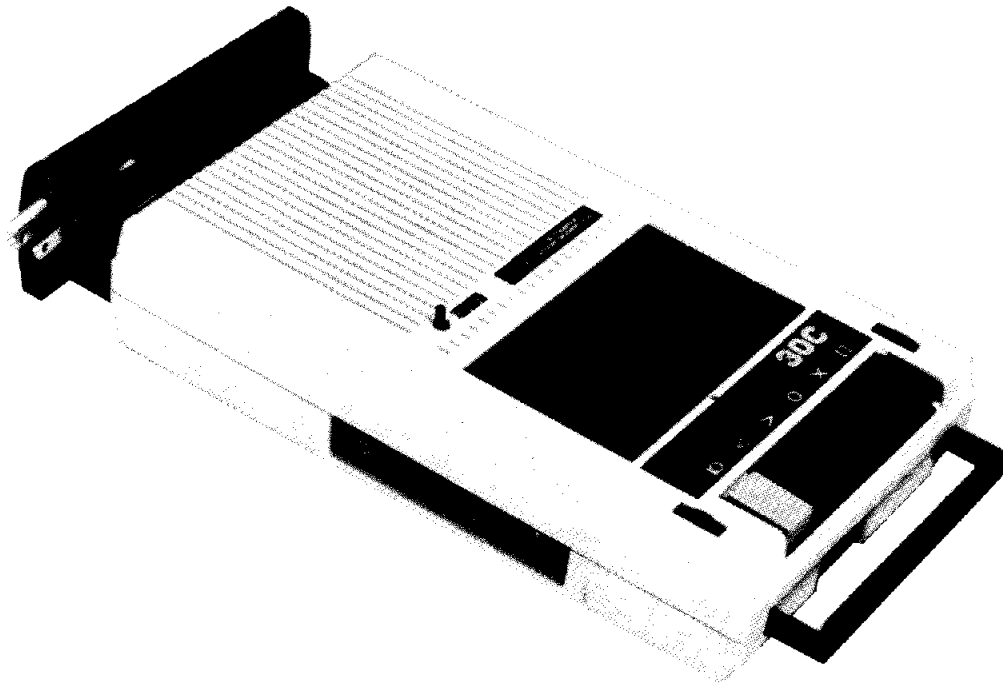

CALIFONE

MODELS 3410C & 3430C
CASSETTE PLAYER & RECORDER

SERVICE MANUAL

WIRING DIAGRAM

SCHEMATIC DIAGRAM

MODEL 3410C

EXPLODED CASE

MODELS 3410C & 3430C

PC BOARD-REVERSE SIDE

MODELS 3410C & 3430C

EXPLODED TRANSPORT

MODEL 3430C

WIRING DIAGRAM

SCHEMATIC DIAGRAM

MODEL 3430C