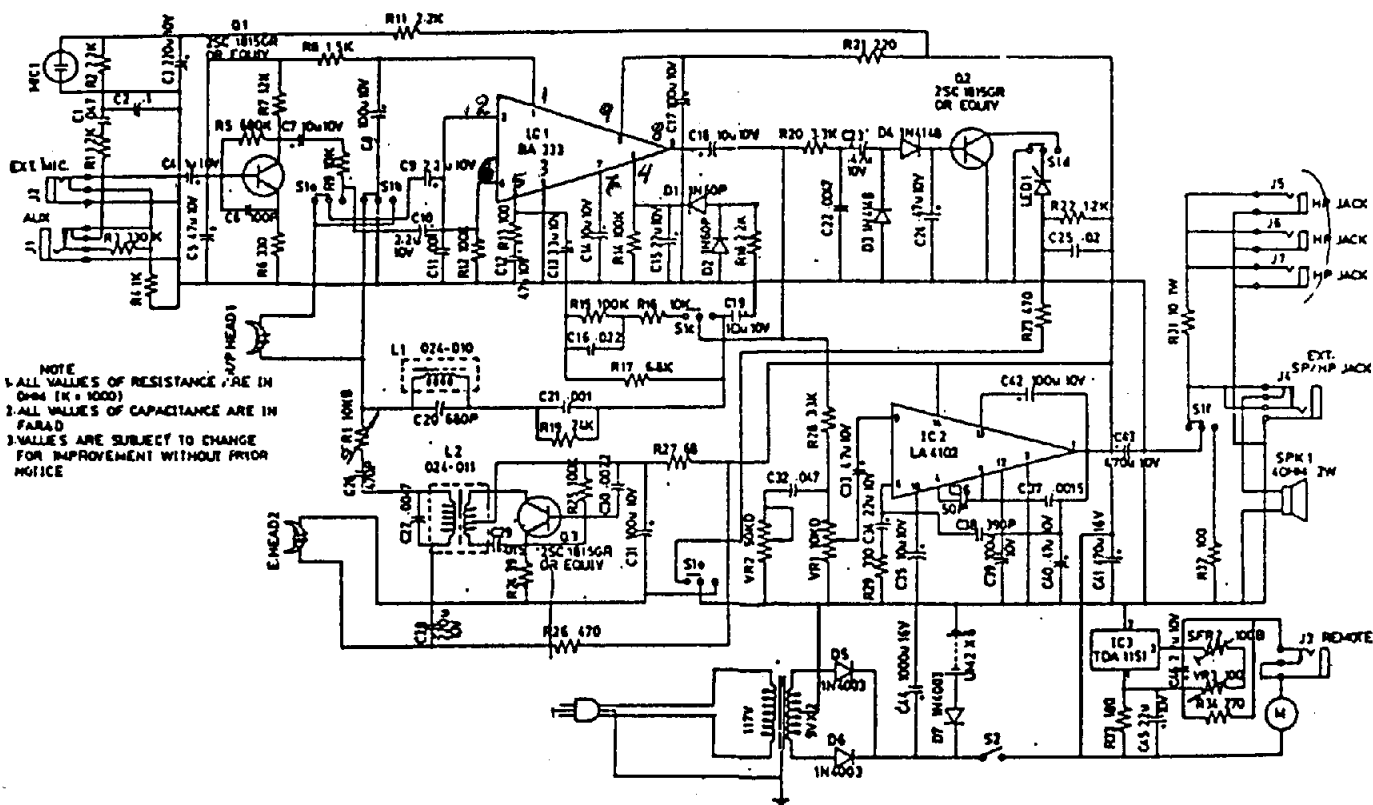

CALIFONE

MODELS 3410C & 3430C
CASSETTE PLAYER & RECORDER

SERVICE MANUAL

WIRING DIAGRAM

SCHEMATIC DIAGRAM

MODEL 3410C

EXPLODED CASE

MODELS 3410C & 3430C

PC BOARD-REVERSE SIDE

MODELS 3410C & 3430C

EXPLODED TRANSPORT

MODEL 3430C

WIRING DIAGRAM

SCHEMATIC DIAGRAM

MODEL 3430C