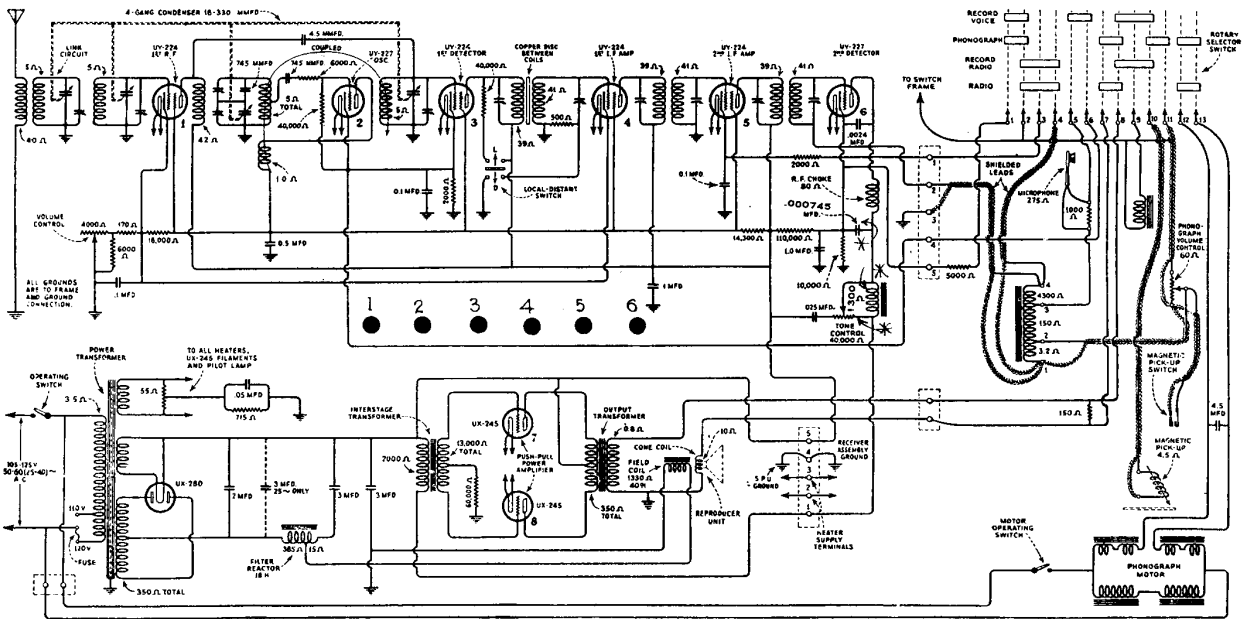

Model H-71(comb) T-51-T-31 (has items omitted) 1931-32

Model T-41 1930-31 (similar to Victor-R 15)

DATA SHEET

PRINTED IN CANADA

C.G.E. RADIOLA-10

-Courtesy Canadian General Electric Co. Limited