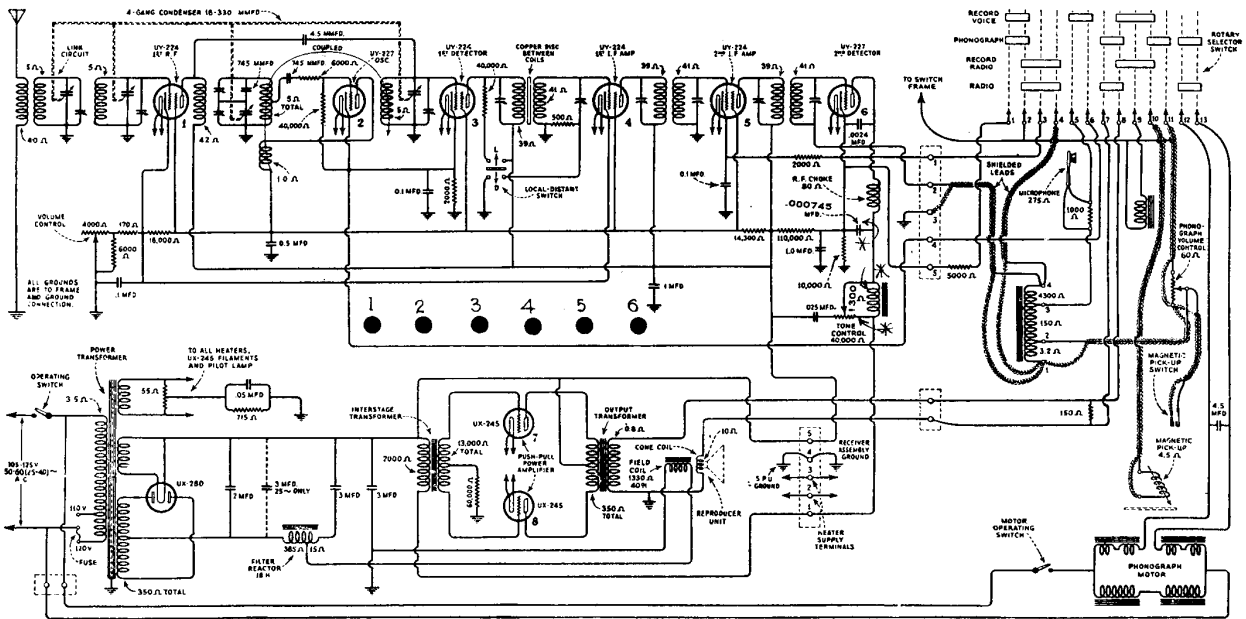

Model H-71(comb) T-51-T-31 (has items omitted) 1931-32

Model T-41 1930-31 (Similar to Victor-R 15)

DATA SHEET

PRINTED IN CANADA

C.G.E. RADIOLA-10

-Courtesy Canadian General Electric Co. Limited