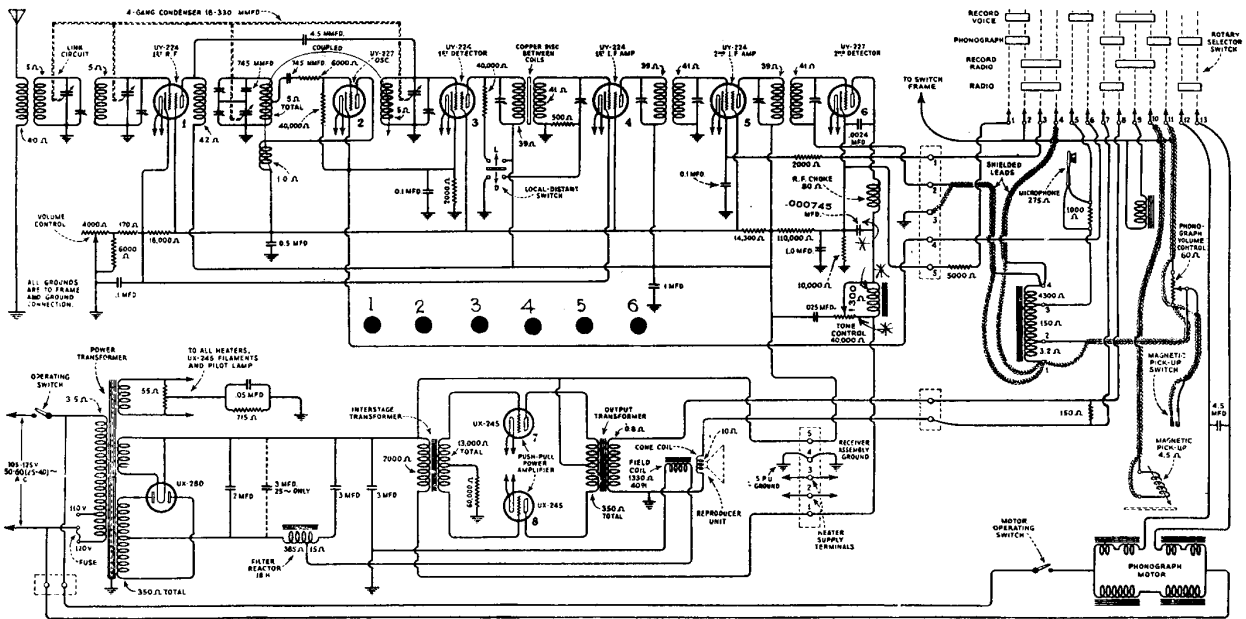

# Model H-71(comb) T-51-T-31 (has items omitted) 1931-32

# Model T-41 1930-31 (similar to Victor-R 15)

DATA SHEET

PRINTED IN CANADA

C.G.E. RADIOLA-10

—Courtesy Canadian General Electric Co. Limited