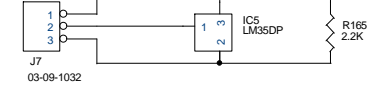

1
2
3
4
5
6
7
8
9
10
11
12
13
14
15
16
17

GOLD METHODE

NOTE: Q30, Q31, NOT USED ON MODELS 4801, CC151
R98, R99 ARE 39K ON MODEL CV601

CREST AUDIO INC.
150 Florence Ave.
Hawthorne, NJ 07506

File OUTPUT 4801/6001/7001/CC151/CC301/CV601