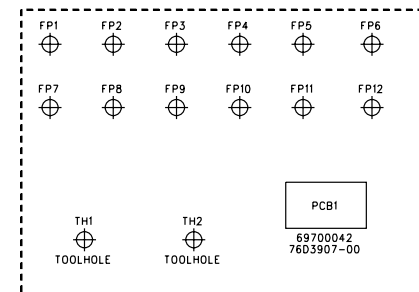

master 3 p. 22

master 4 p. 25

sub modules p. 25

console dimensions and rear-view

top

X-Four

| frame | dimensions | weight |
|-------|-------------------------------------|---------------------|
| 20 | 28 x 26 x 9 in 71 x 66 x 23 cm | 63 lbs 28.6 kg |
| 28 | 38 x 26 x 9 in 96.5 x 66 x 23 cm | 84 lbs 37.8 kg |
| 36 | 48 x 26 x 9 in 122 x 66 x 23 cm | 105 lbs 47.25 kg |
| 44 | 57 x 26 x 9 in 145 x 66 x 23 cm | 126 lbs 57.3 kg |

frame size = total number of modules in a console
(inputs + groups + master + etc)

rear

side

console rear-view (enlarged)

X-Four

WITH A -14dBu SIGNAL (-18Vu) AT RIGHT OUTPUT, TRIM SO THE -18Vu LED JUST COMES ON.

WITH A -14dBu SIGNAL (-18V_u) AT MONO OUTPUT, TRIM SO THE -18V_u LED JUST COMES ON.

50-WAY MAIN BUS RIBBON

16-WAY RIBBON LINK

WITH A MEASURED OUTPUT OF -14dB_u (-18V_u) AT THE MATRIX 1 OUTPUT, SOLO THE OUTPUT AND TRIM SO THE -18V_u LED JUST COMES ON.