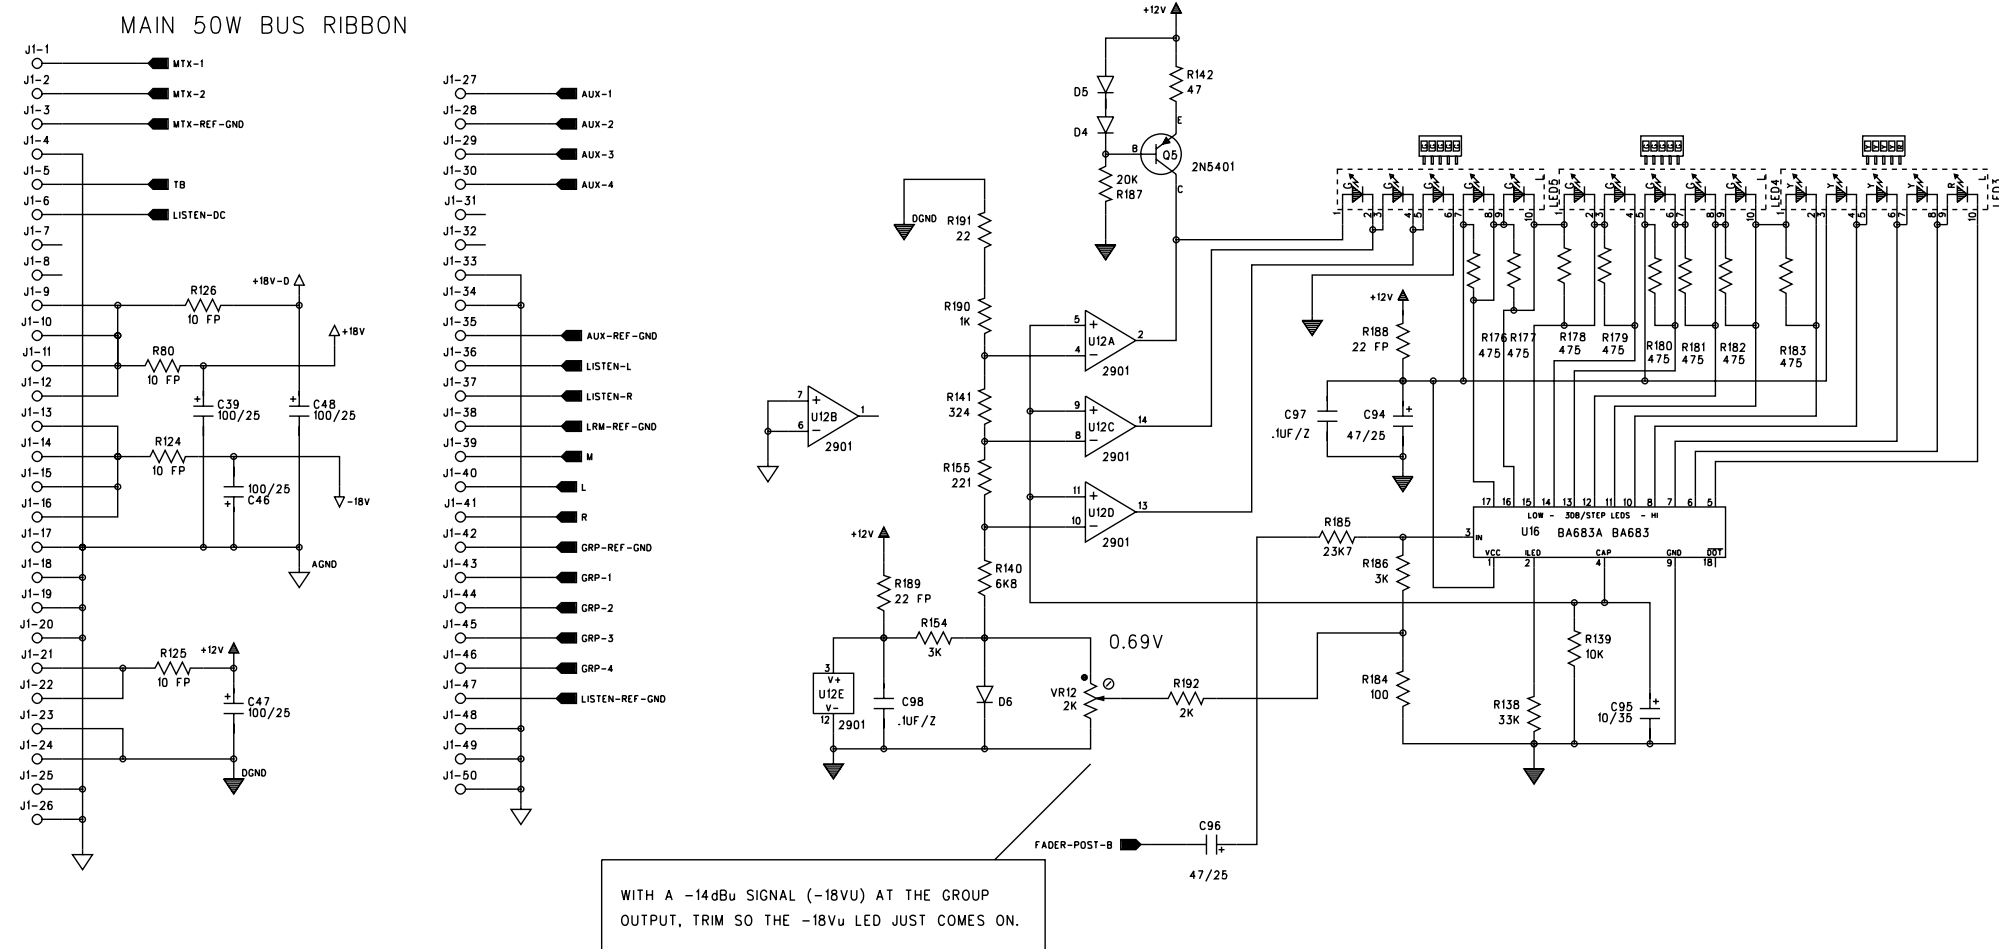

master 3 p. 22

master 4 p. 25

sub modules p. 25

console dimensions and rear-view

top

X-Four

| frame | dimensions | weight |
|-------|-------------------------------------|---------------------|
| 20 | 28 x 26 x 9 in 71 x 66 x 23 cm | 63 lbs 28.6 kg |
| 28 | 38 x 26 x 9 in 96.5 x 66 x 23 cm | 84 lbs 37.8 kg |
| 36 | 48 x 26 x 9 in 122 x 66 x 23 cm | 105 lbs 47.25 kg |
| 44 | 57 x 26 x 9 in 145 x 66 x 23 cm | 126 lbs 57.3 kg |

frame size = total number of modules in a console
(inputs + groups + master + etc)

rear

side

console rear-view (enlarged)

X-Four

WITH A -14dBu SIGNAL (-18Vu) AT RIGHT OUTPUT, TRIM SO THE -18Vu LED JUST COMES ON.

WITH A -14dBu SIGNAL (-18V_u) AT MONO OUTPUT, TRIM SO THE -18V_u LED JUST COMES ON.

50-WAY MAIN BUS RIBBON

16-WAY RIBBON LINK

WITH A MEASURED OUTPUT OF -14dB_u (-18V_u) AT THE MATRIX 1 OUTPUT, SOLO THE OUTPUT AND TRIM SO THE -18V_u LED JUST COMES ON.