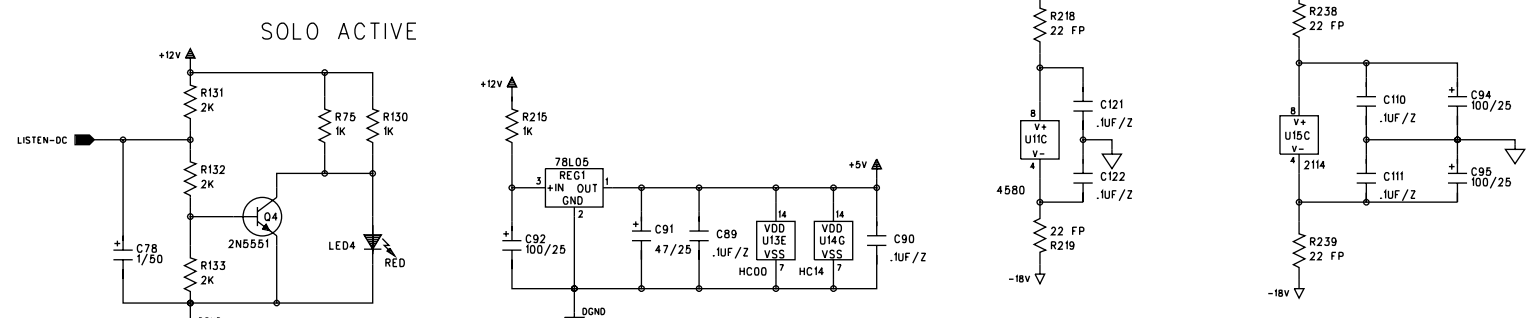

frame size = total number of modules in a console
(inputs + groups + master + etc)

rear

side

console rear-view (enlarged)

X-Four

WITH A -14dBu SIGNAL (-18Vu) AT RIGHT OUTPUT, TRIM SO THE -18Vu LED JUST COMES ON.

WITH A -14dBu SIGNAL (-18V_u) AT MONO OUTPUT, TRIM SO THE -18V_u LED JUST COMES ON.

50-WAY MAIN BUS RIBBON

16-WAY RIBBON LINK

WITH A MEASURED OUTPUT OF -14dB_u (-18V_u) AT THE MATRIX 1 OUTPUT, SOLO THE OUTPUT AND TRIM SO THE -18V_u LED JUST COMES ON.