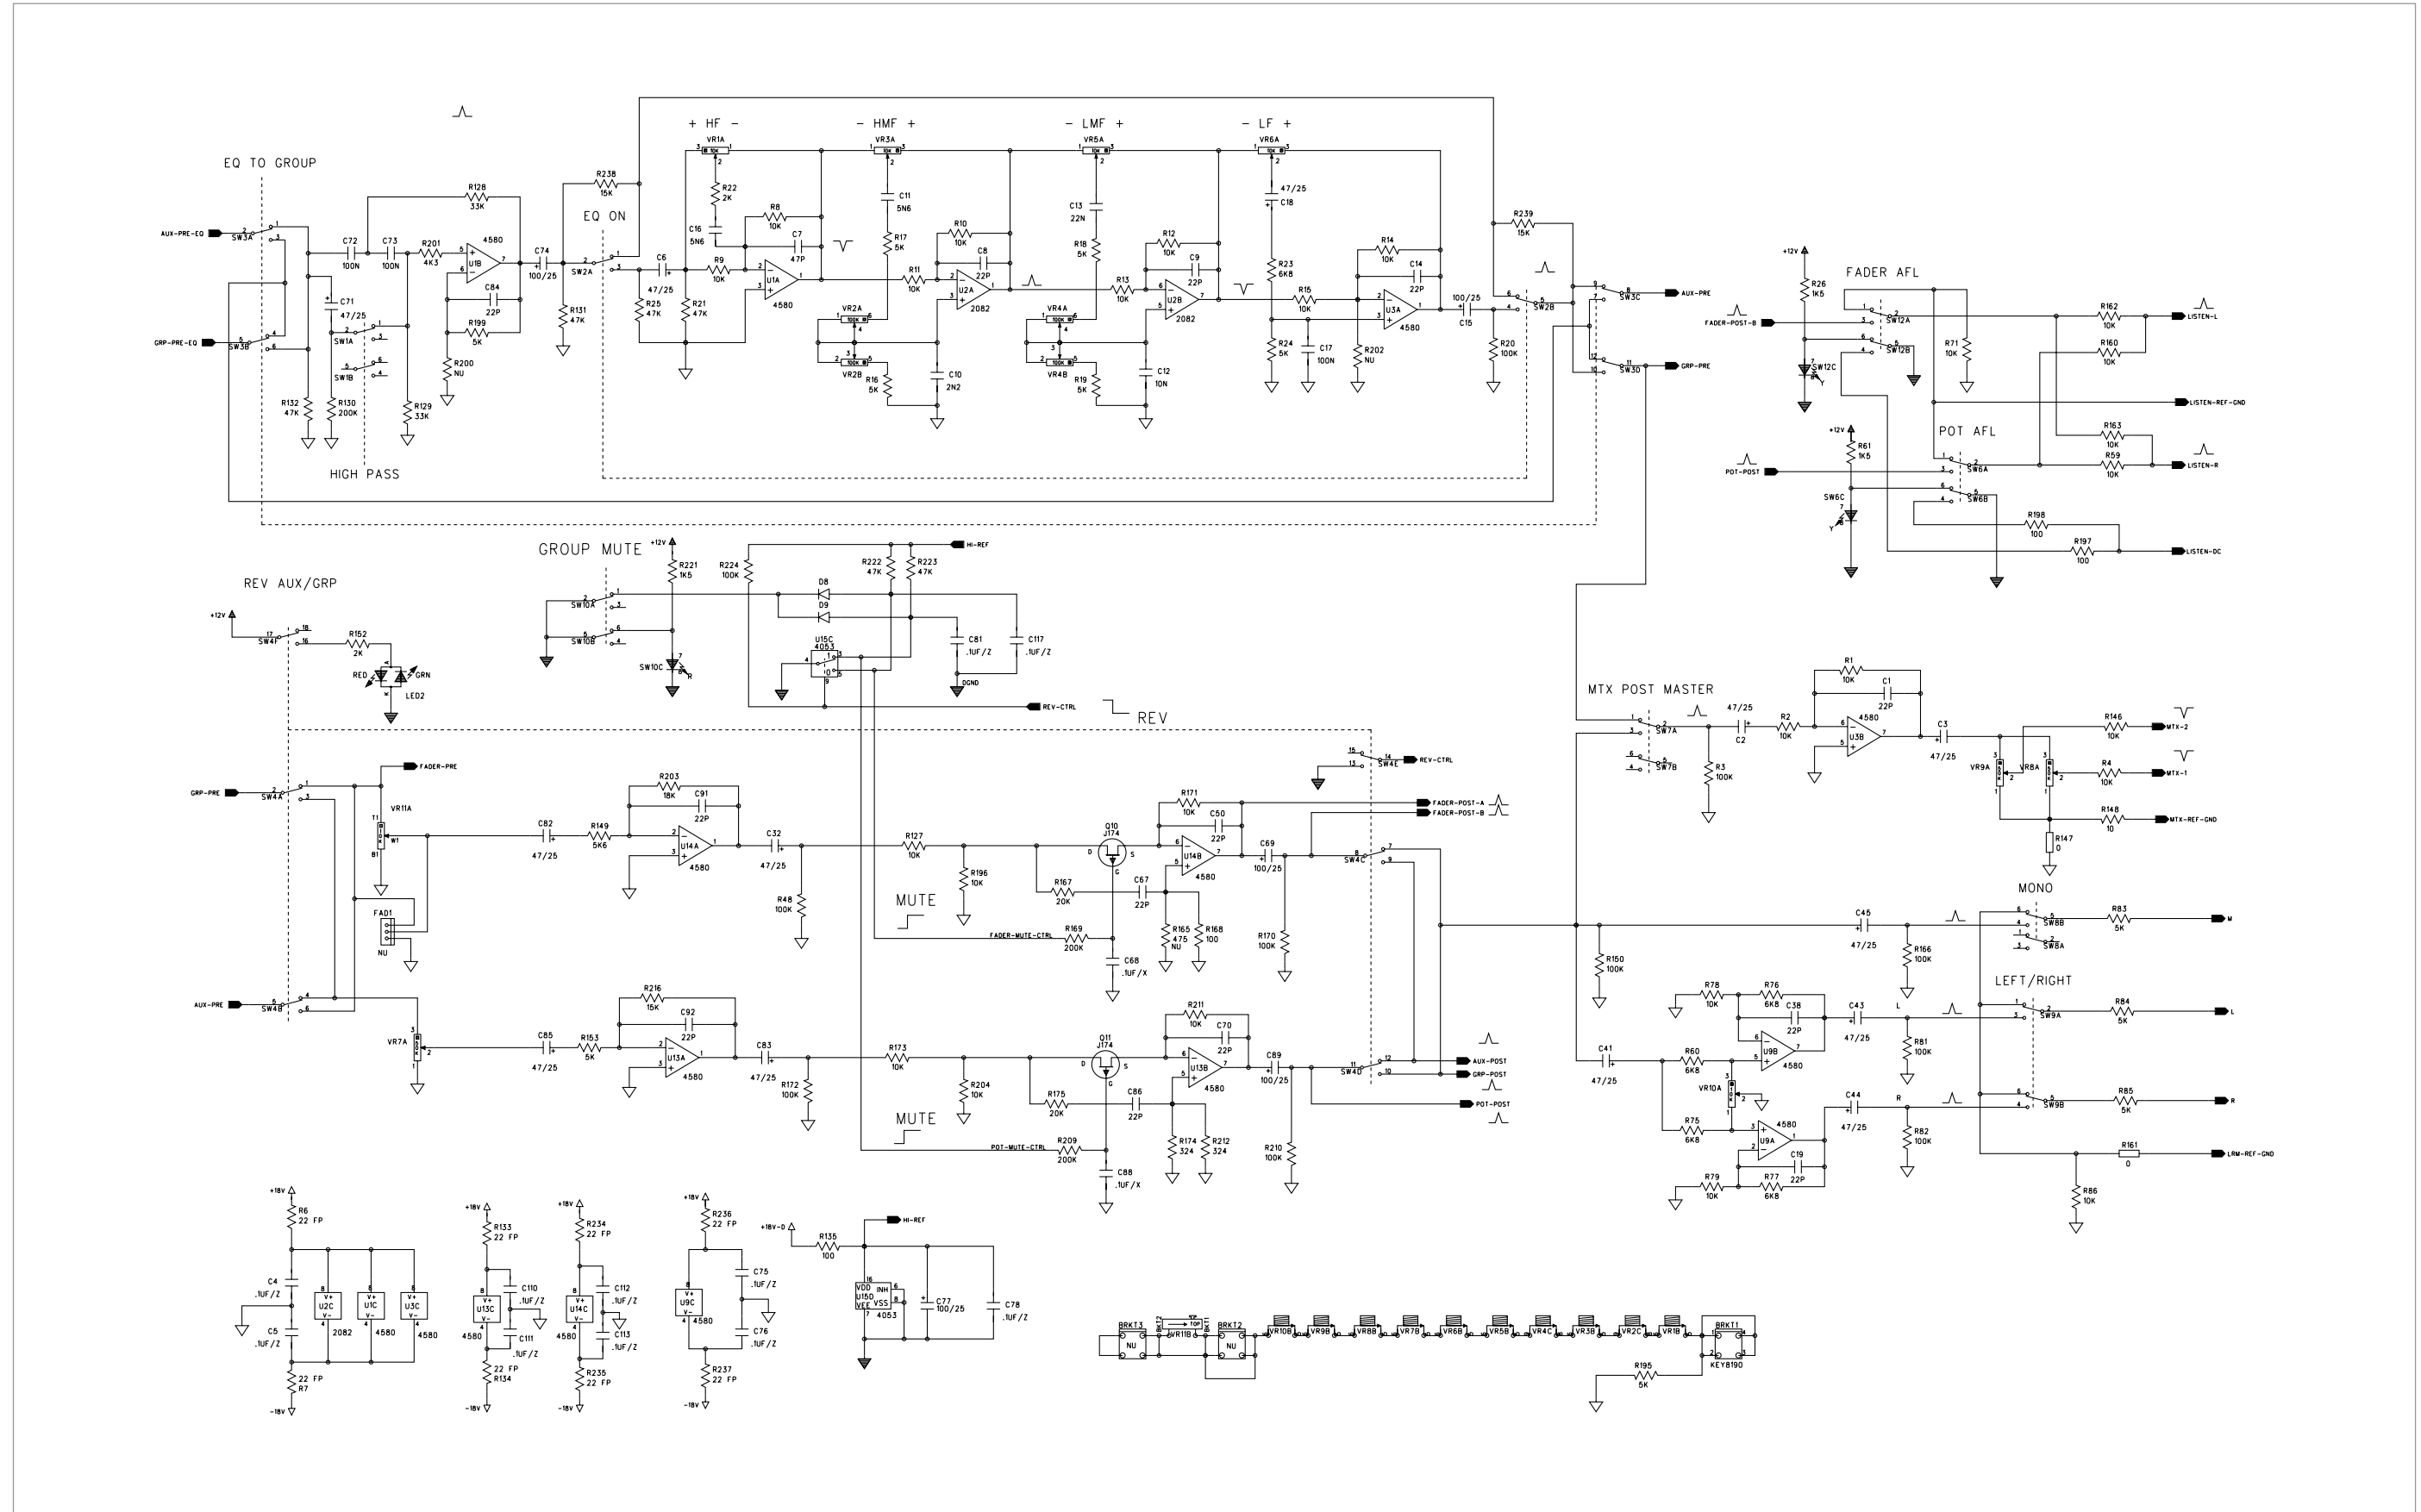

master 3 p. 22

master 4 p. 25

sub modules p. 25

console dimensions and rear-view

top

X-Four

| frame | dimensions | weight |
|-------|-------------------------------------|---------------------|
| 20 | 28 x 26 x 9 in 71 x 66 x 23 cm | 63 lbs 28.6 kg |
| 28 | 38 x 26 x 9 in 96.5 x 66 x 23 cm | 84 lbs 37.8 kg |
| 36 | 48 x 26 x 9 in 122 x 66 x 23 cm | 105 lbs 47.25 kg |
| 44 | 57 x 26 x 9 in 145 x 66 x 23 cm | 126 lbs 57.3 kg |

frame size = total number of modules in a console
(inputs + groups + master + etc)

rear

side

console rear-view (enlarged)

X-Four

WITH A -14dBu SIGNAL (-18Vu) AT RIGHT OUTPUT, TRIM SO THE -18Vu LED JUST COMES ON.

WITH A -14dBu SIGNAL (-18V_u) AT MONO OUTPUT, TRIM SO THE -18V_u LED JUST COMES ON.

50-WAY MAIN BUS RIBBON

16-WAY RIBBON LINK

WITH A MEASURED OUTPUT OF -14dB_u (-18V_u) AT THE MATRIX 1 OUTPUT, SOLO THE OUTPUT AND TRIM SO THE -18V_u LED JUST COMES ON.