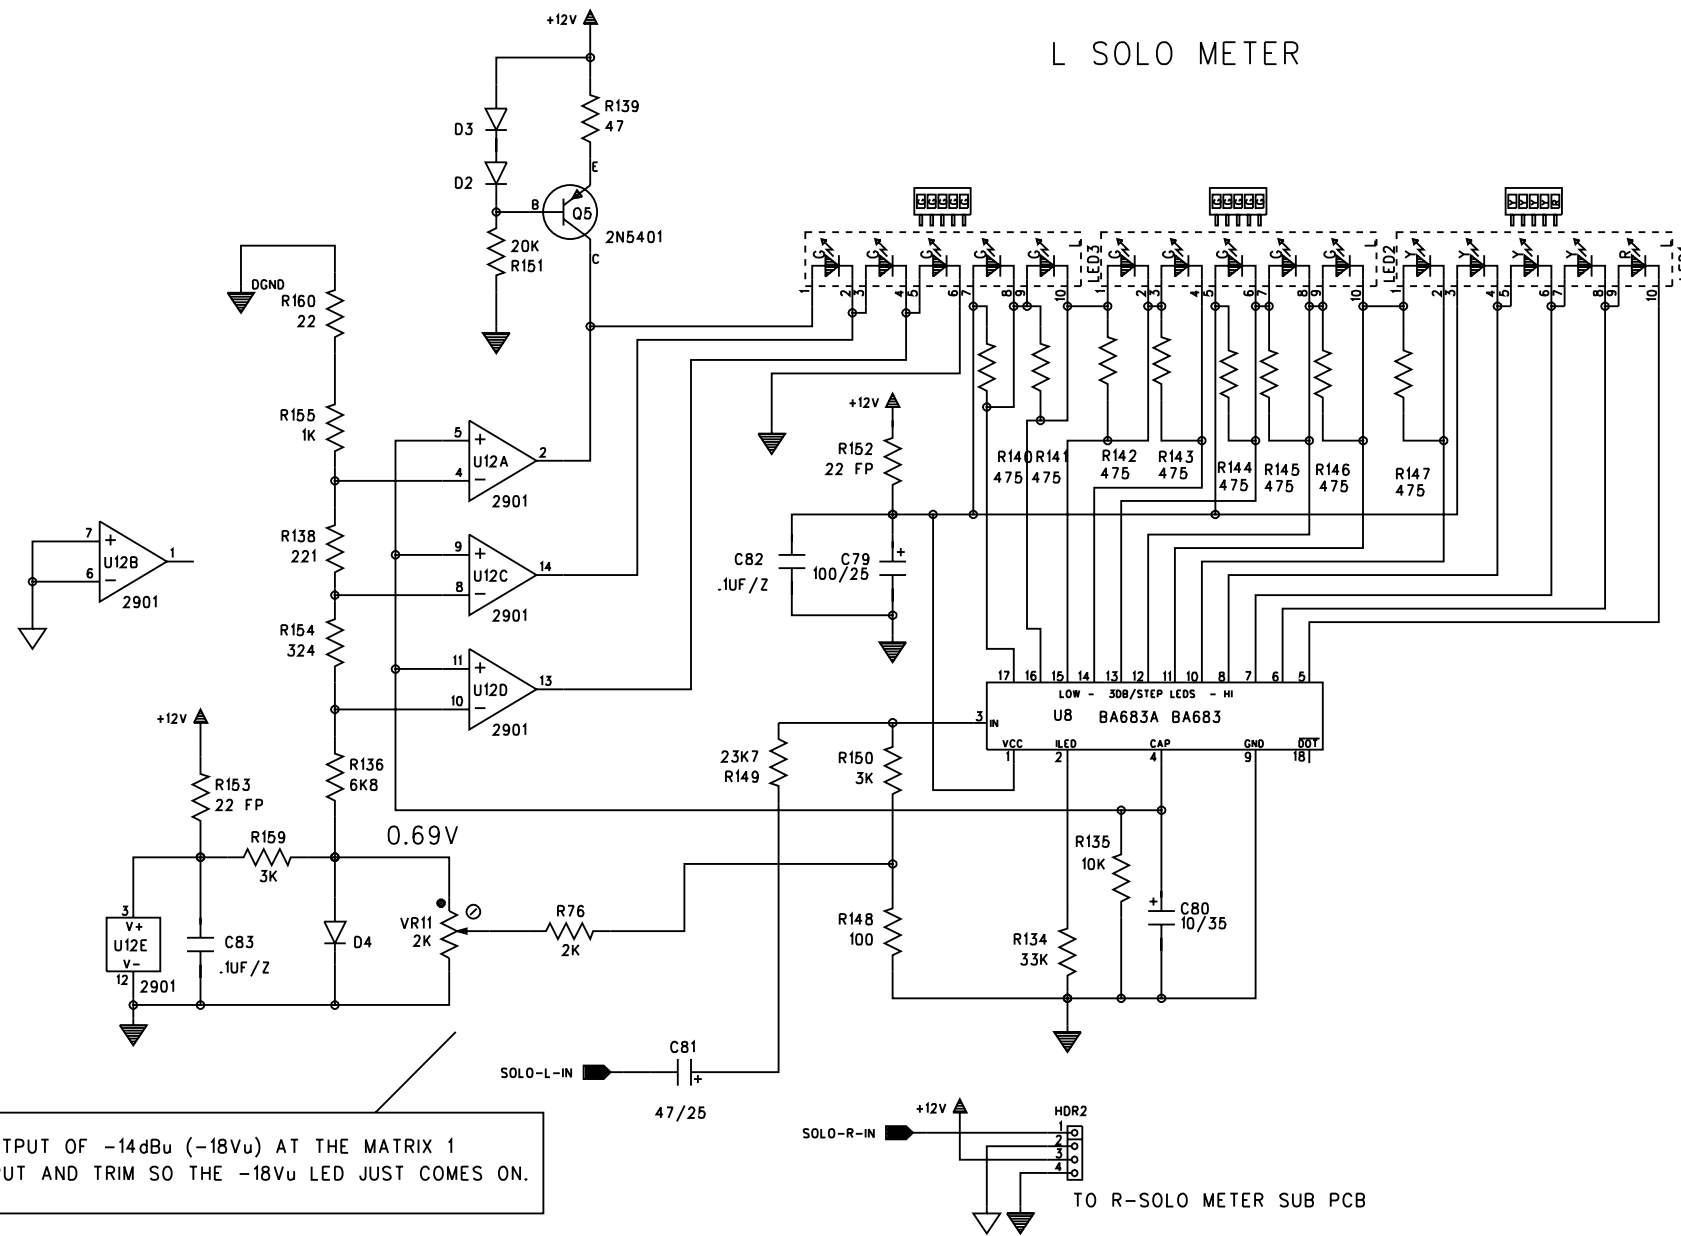

WITH A -14dBu SIGNAL (-18V_u) AT MONO OUTPUT, TRIM SO THE -18V_u LED JUST COMES ON.

50-WAY MAIN BUS RIBBON

16-WAY RIBBON LINK

WITH A MEASURED OUTPUT OF -14dB_u (-18V_u) AT THE MATRIX 1 OUTPUT, SOLO THE OUTPUT AND TRIM SO THE -18V_u LED JUST COMES ON.