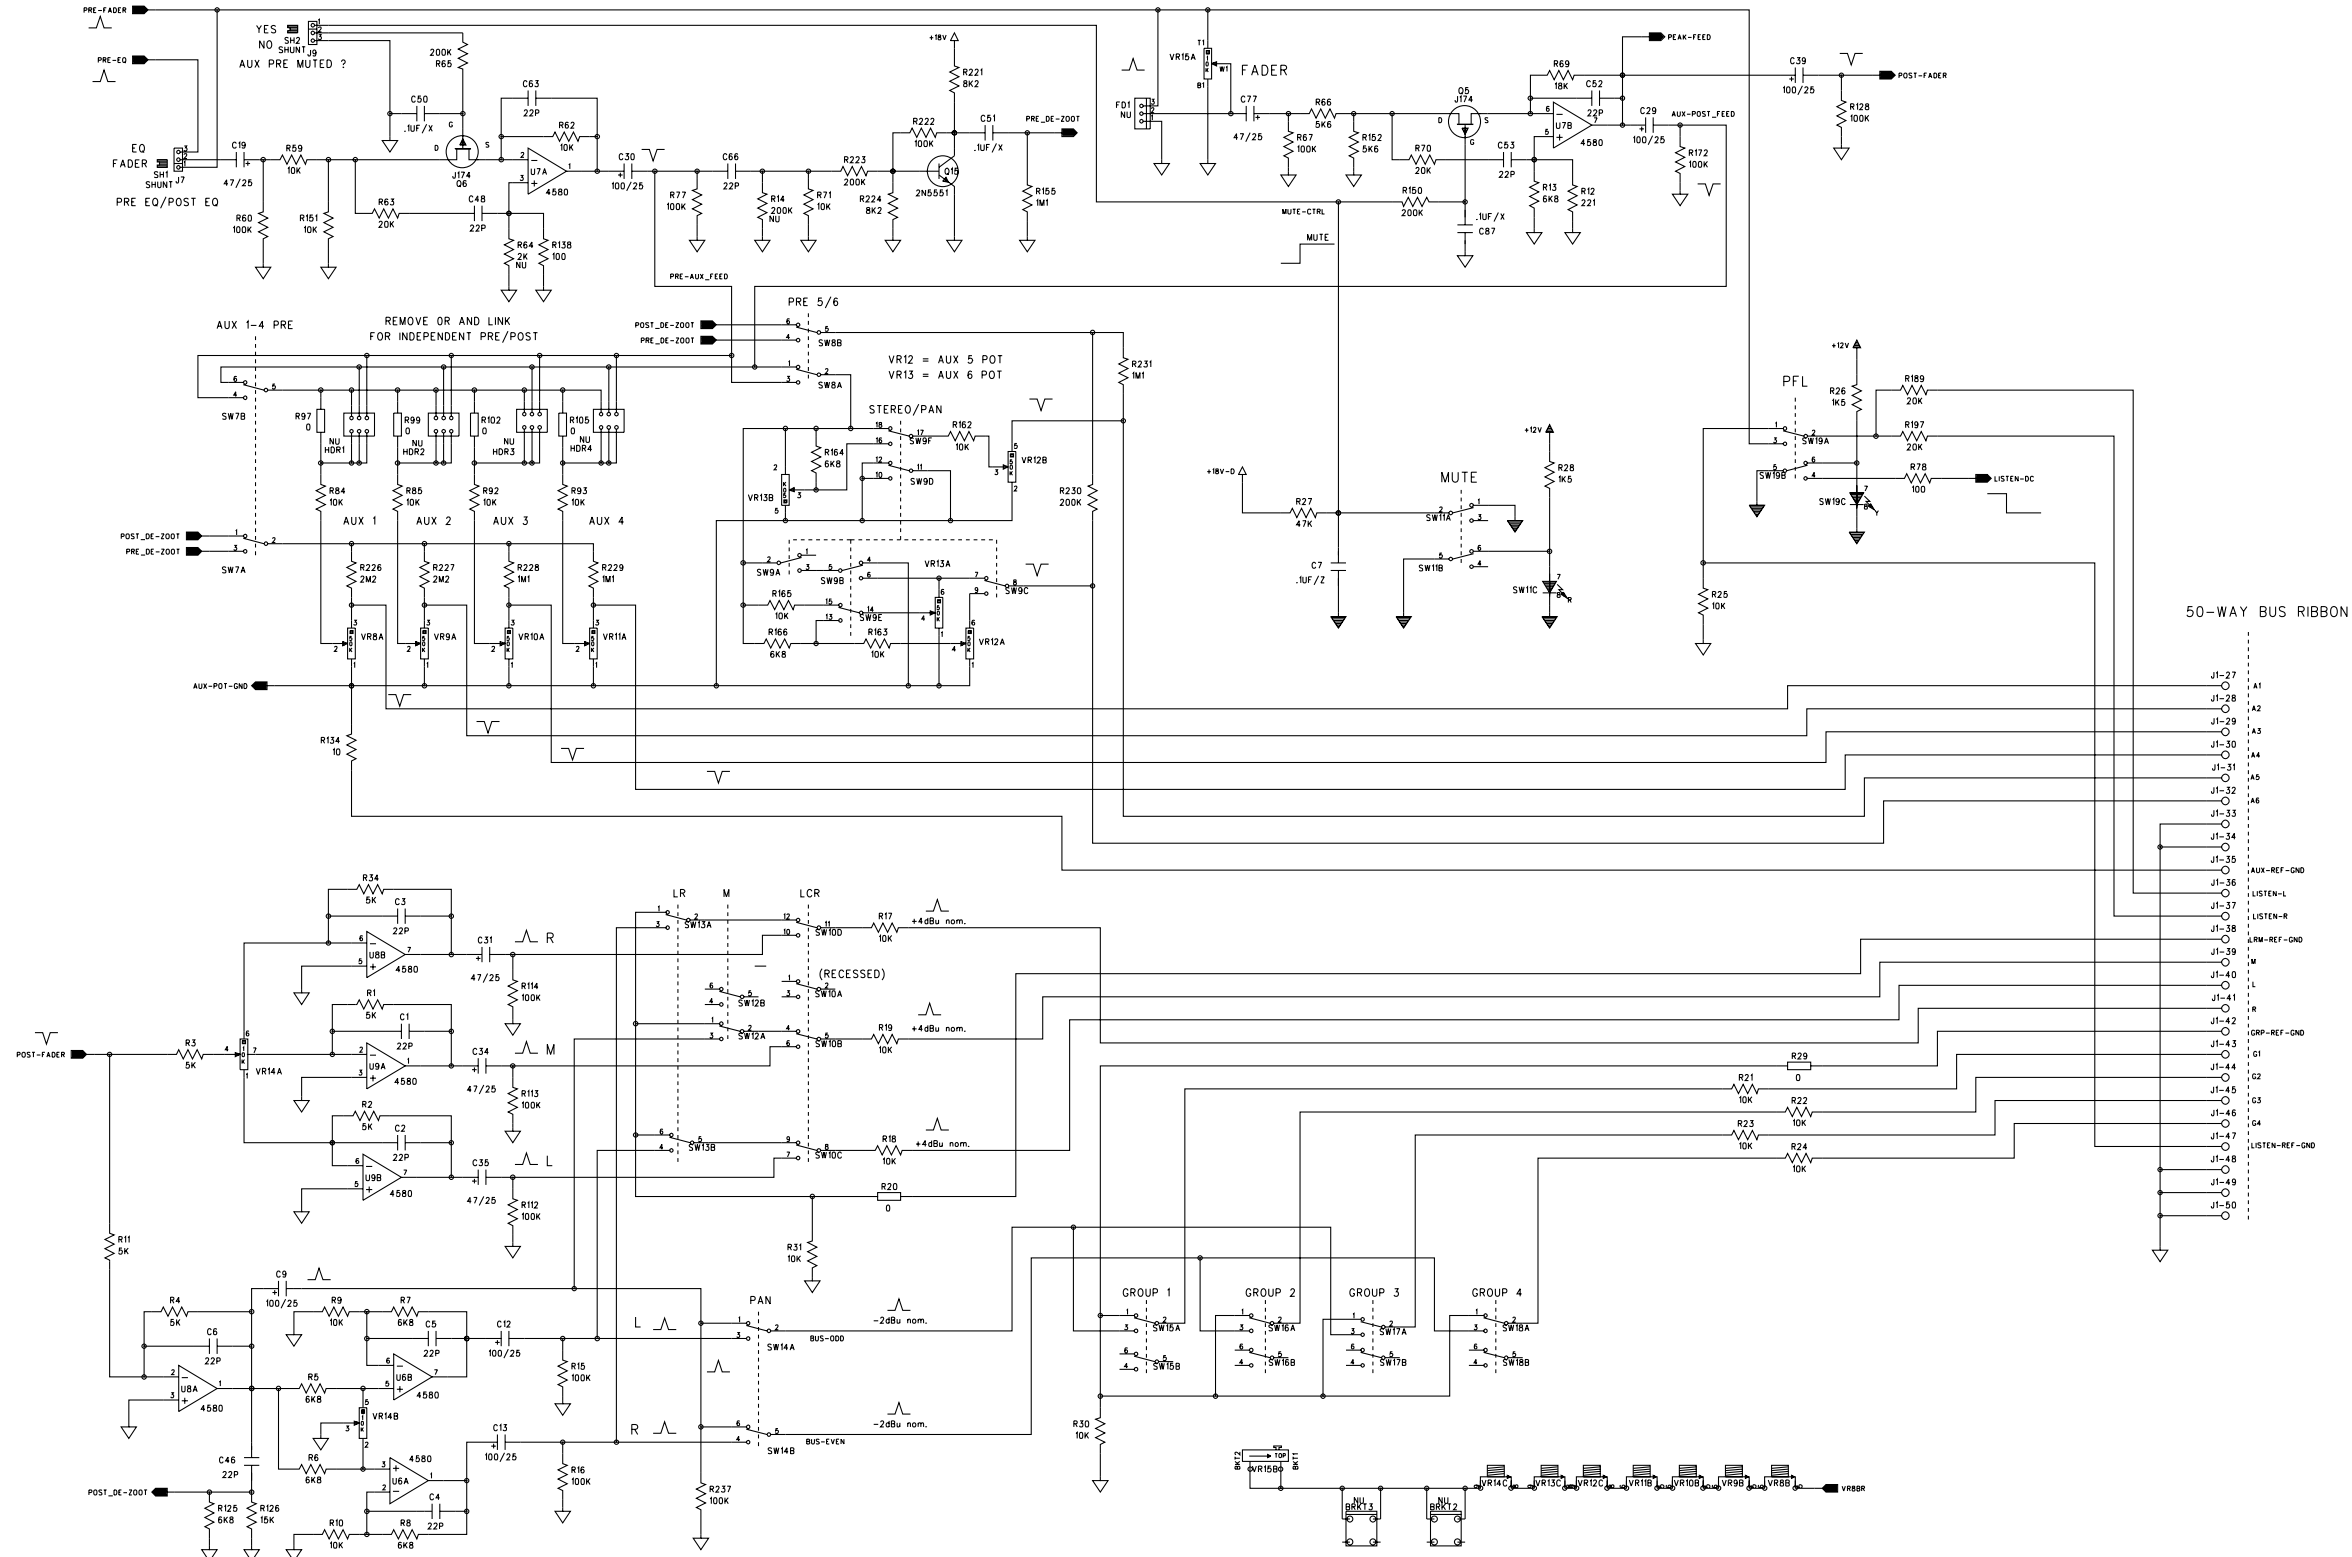

master 3 p. 22

master 4 p. 25

sub modules p. 25

console dimensions and rear-view

top

X-Four

| frame | dimensions | weight |
|-------|-------------------------------------|---------------------|
| 20 | 28 x 26 x 9 in 71 x 66 x 23 cm | 63 lbs 28.6 kg |
| 28 | 38 x 26 x 9 in 96.5 x 66 x 23 cm | 84 lbs 37.8 kg |
| 36 | 48 x 26 x 9 in 122 x 66 x 23 cm | 105 lbs 47.25 kg |
| 44 | 57 x 26 x 9 in 145 x 66 x 23 cm | 126 lbs 57.3 kg |

frame size = total number of modules in a console
(inputs + groups + master + etc)

rear

side

console rear-view (enlarged)

X-Four

WITH A -14dBu SIGNAL (-18Vu) AT RIGHT OUTPUT, TRIM SO THE -18Vu LED JUST COMES ON.

WITH A -14dBu SIGNAL (-18V_u) AT MONO OUTPUT, TRIM SO THE -18V_u LED JUST COMES ON.

50-WAY MAIN BUS RIBBON

16-WAY RIBBON LINK

WITH A MEASURED OUTPUT OF -14dB_u (-18V_u) AT THE MATRIX 1 OUTPUT, SOLO THE OUTPUT AND TRIM SO THE -18V_u LED JUST COMES ON.