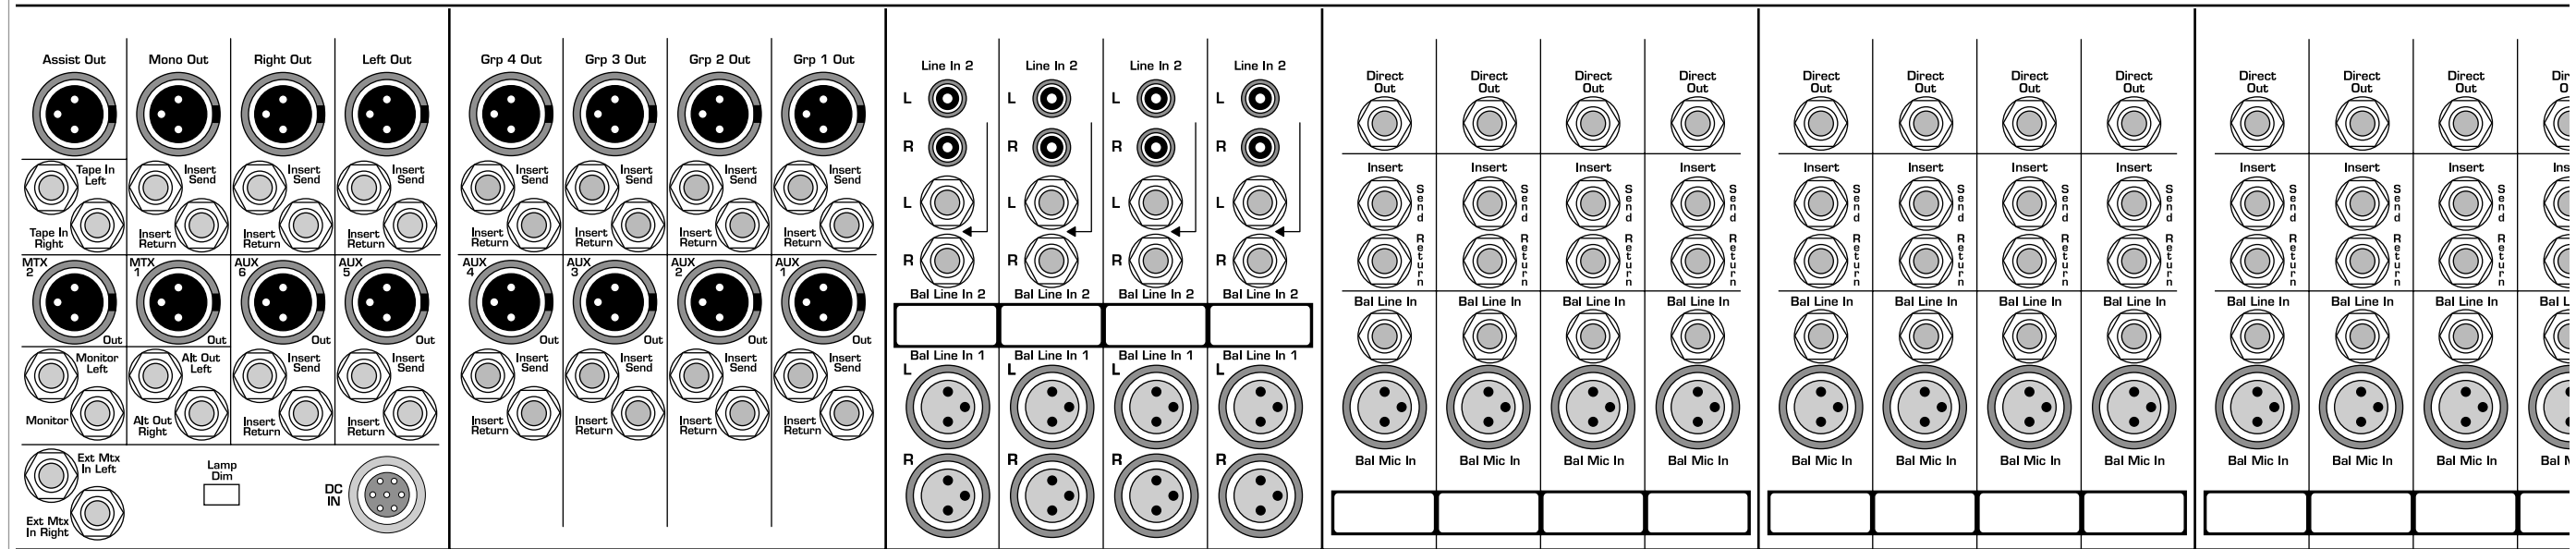

frame size = total number of modules in a console
(inputs + groups + master + etc)

rear

side

console rear-view (enlarged)

X-Four

WITH A -14dBu SIGNAL (-18Vu) AT RIGHT OUTPUT, TRIM SO THE -18Vu LED JUST COMES ON.

WITH A -14dBu SIGNAL (-18V_u) AT MONO OUTPUT, TRIM SO THE -18V_u LED JUST COMES ON.

50-WAY MAIN BUS RIBBON

16-WAY RIBBON LINK

WITH A MEASURED OUTPUT OF -14dB_u (-18V_u) AT THE MATRIX 1 OUTPUT, SOLO THE OUTPUT AND TRIM SO THE -18V_u LED JUST COMES ON.