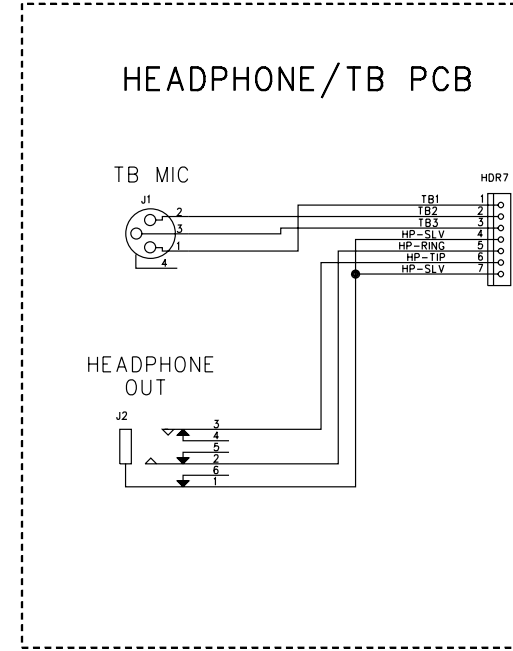

frame size = total number of modules in a console
(inputs + groups + master + etc)

rear

side

console rear-view (enlarged)

X-Four

WITH A -14dBu SIGNAL (-18Vu) AT RIGHT OUTPUT, TRIM SO THE -18Vu LED JUST COMES ON.

WITH A -14dBu SIGNAL (-18V_u) AT MONO OUTPUT, TRIM SO THE -18V_u LED JUST COMES ON.

50-WAY MAIN BUS RIBBON

16-WAY RIBBON LINK

WITH A MEASURED OUTPUT OF -14dB_u (-18V_u) AT THE MATRIX 1 OUTPUT, SOLO THE OUTPUT AND TRIM SO THE -18V_u LED JUST COMES ON.