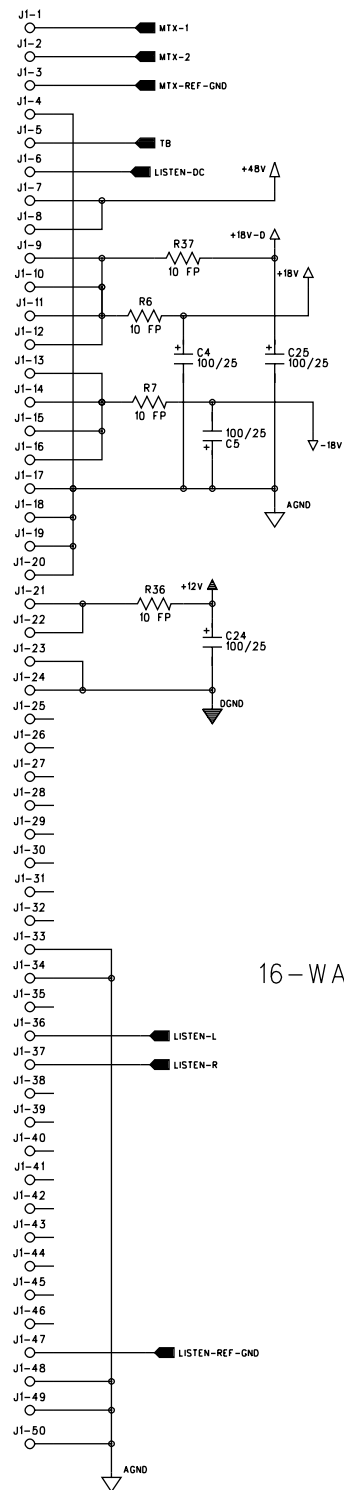

schematics

schematics
block diagrams
rear views
dimensions and weights

X-Four mixing console

mono inputs p. 4

stereo inputs p. 8

groups p. 12

master 1 p. 16

master 2 p. 19

master 3 p. 22

master 4 p. 25

sub modules p. 25

console dimensions and rear-view

top

X-Four

| frame | dimensions | weight |
|-------|-------------------------------------|---------------------|
| 20 | 28 x 26 x 9 in 71 x 66 x 23 cm | 63 lbs 28.6 kg |
| 28 | 38 x 26 x 9 in 96.5 x 66 x 23 cm | 84 lbs 37.8 kg |
| 36 | 48 x 26 x 9 in 122 x 66 x 23 cm | 105 lbs 47.25 kg |
| 44 | 57 x 26 x 9 in 145 x 66 x 23 cm | 126 lbs 57.3 kg |

frame size = total number of modules in a console
(inputs + groups + master + etc)

rear

side

console rear-view (enlarged)

X-Four

WITH A -14dBu SIGNAL (-18Vu) AT RIGHT OUTPUT, TRIM SO THE -18Vu LED JUST COMES ON.

WITH A -14dBu SIGNAL (-18V_u) AT MONO OUTPUT, TRIM SO THE -18V_u LED JUST COMES ON.

50-WAY MAIN BUS RIBBON

16-WAY RIBBON LINK

WITH A MEASURED OUTPUT OF -14dB_u (-18V_u) AT THE MATRIX 1 OUTPUT, SOLO THE OUTPUT AND TRIM SO THE -18V_u LED JUST COMES ON.