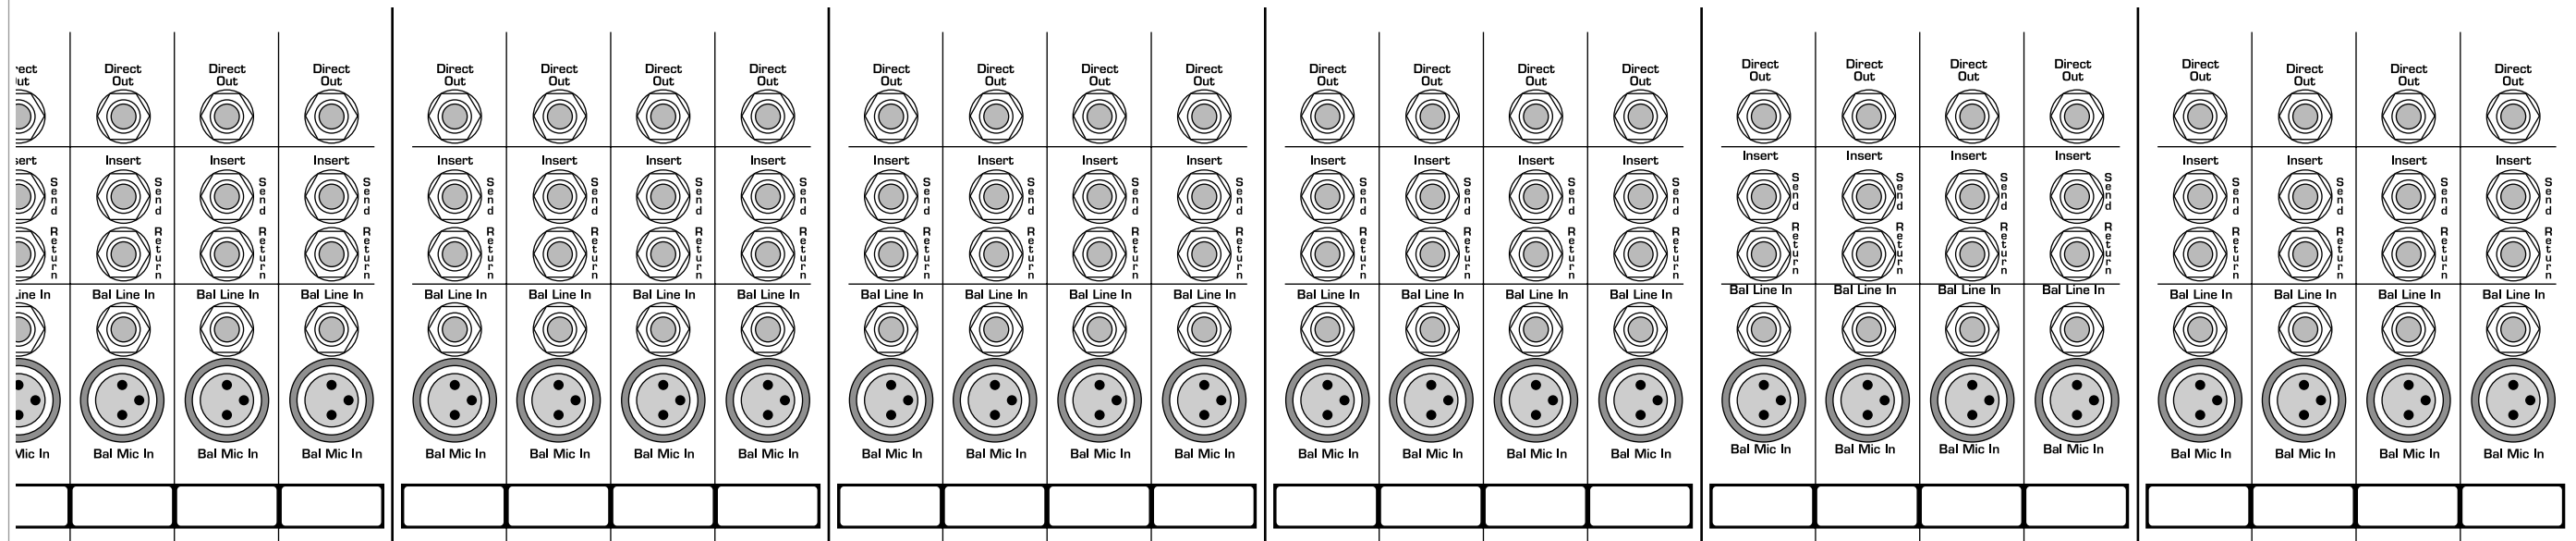

frame size = total number of modules in a console
(inputs + groups + master + etc)

rear

side

console rear-view (enlarged)

X-Four

WITH A -14dBu SIGNAL (-18Vu) AT RIGHT OUTPUT, TRIM SO THE -18Vu LED JUST COMES ON.

WITH A -14dBu SIGNAL (-18V_u) AT MONO OUTPUT, TRIM SO THE -18V_u LED JUST COMES ON.

50-WAY MAIN BUS RIBBON

16-WAY RIBBON LINK

WITH A MEASURED OUTPUT OF -14dB_u (-18V_u) AT THE MATRIX 1 OUTPUT, SOLO THE OUTPUT AND TRIM SO THE -18V_u LED JUST COMES ON.