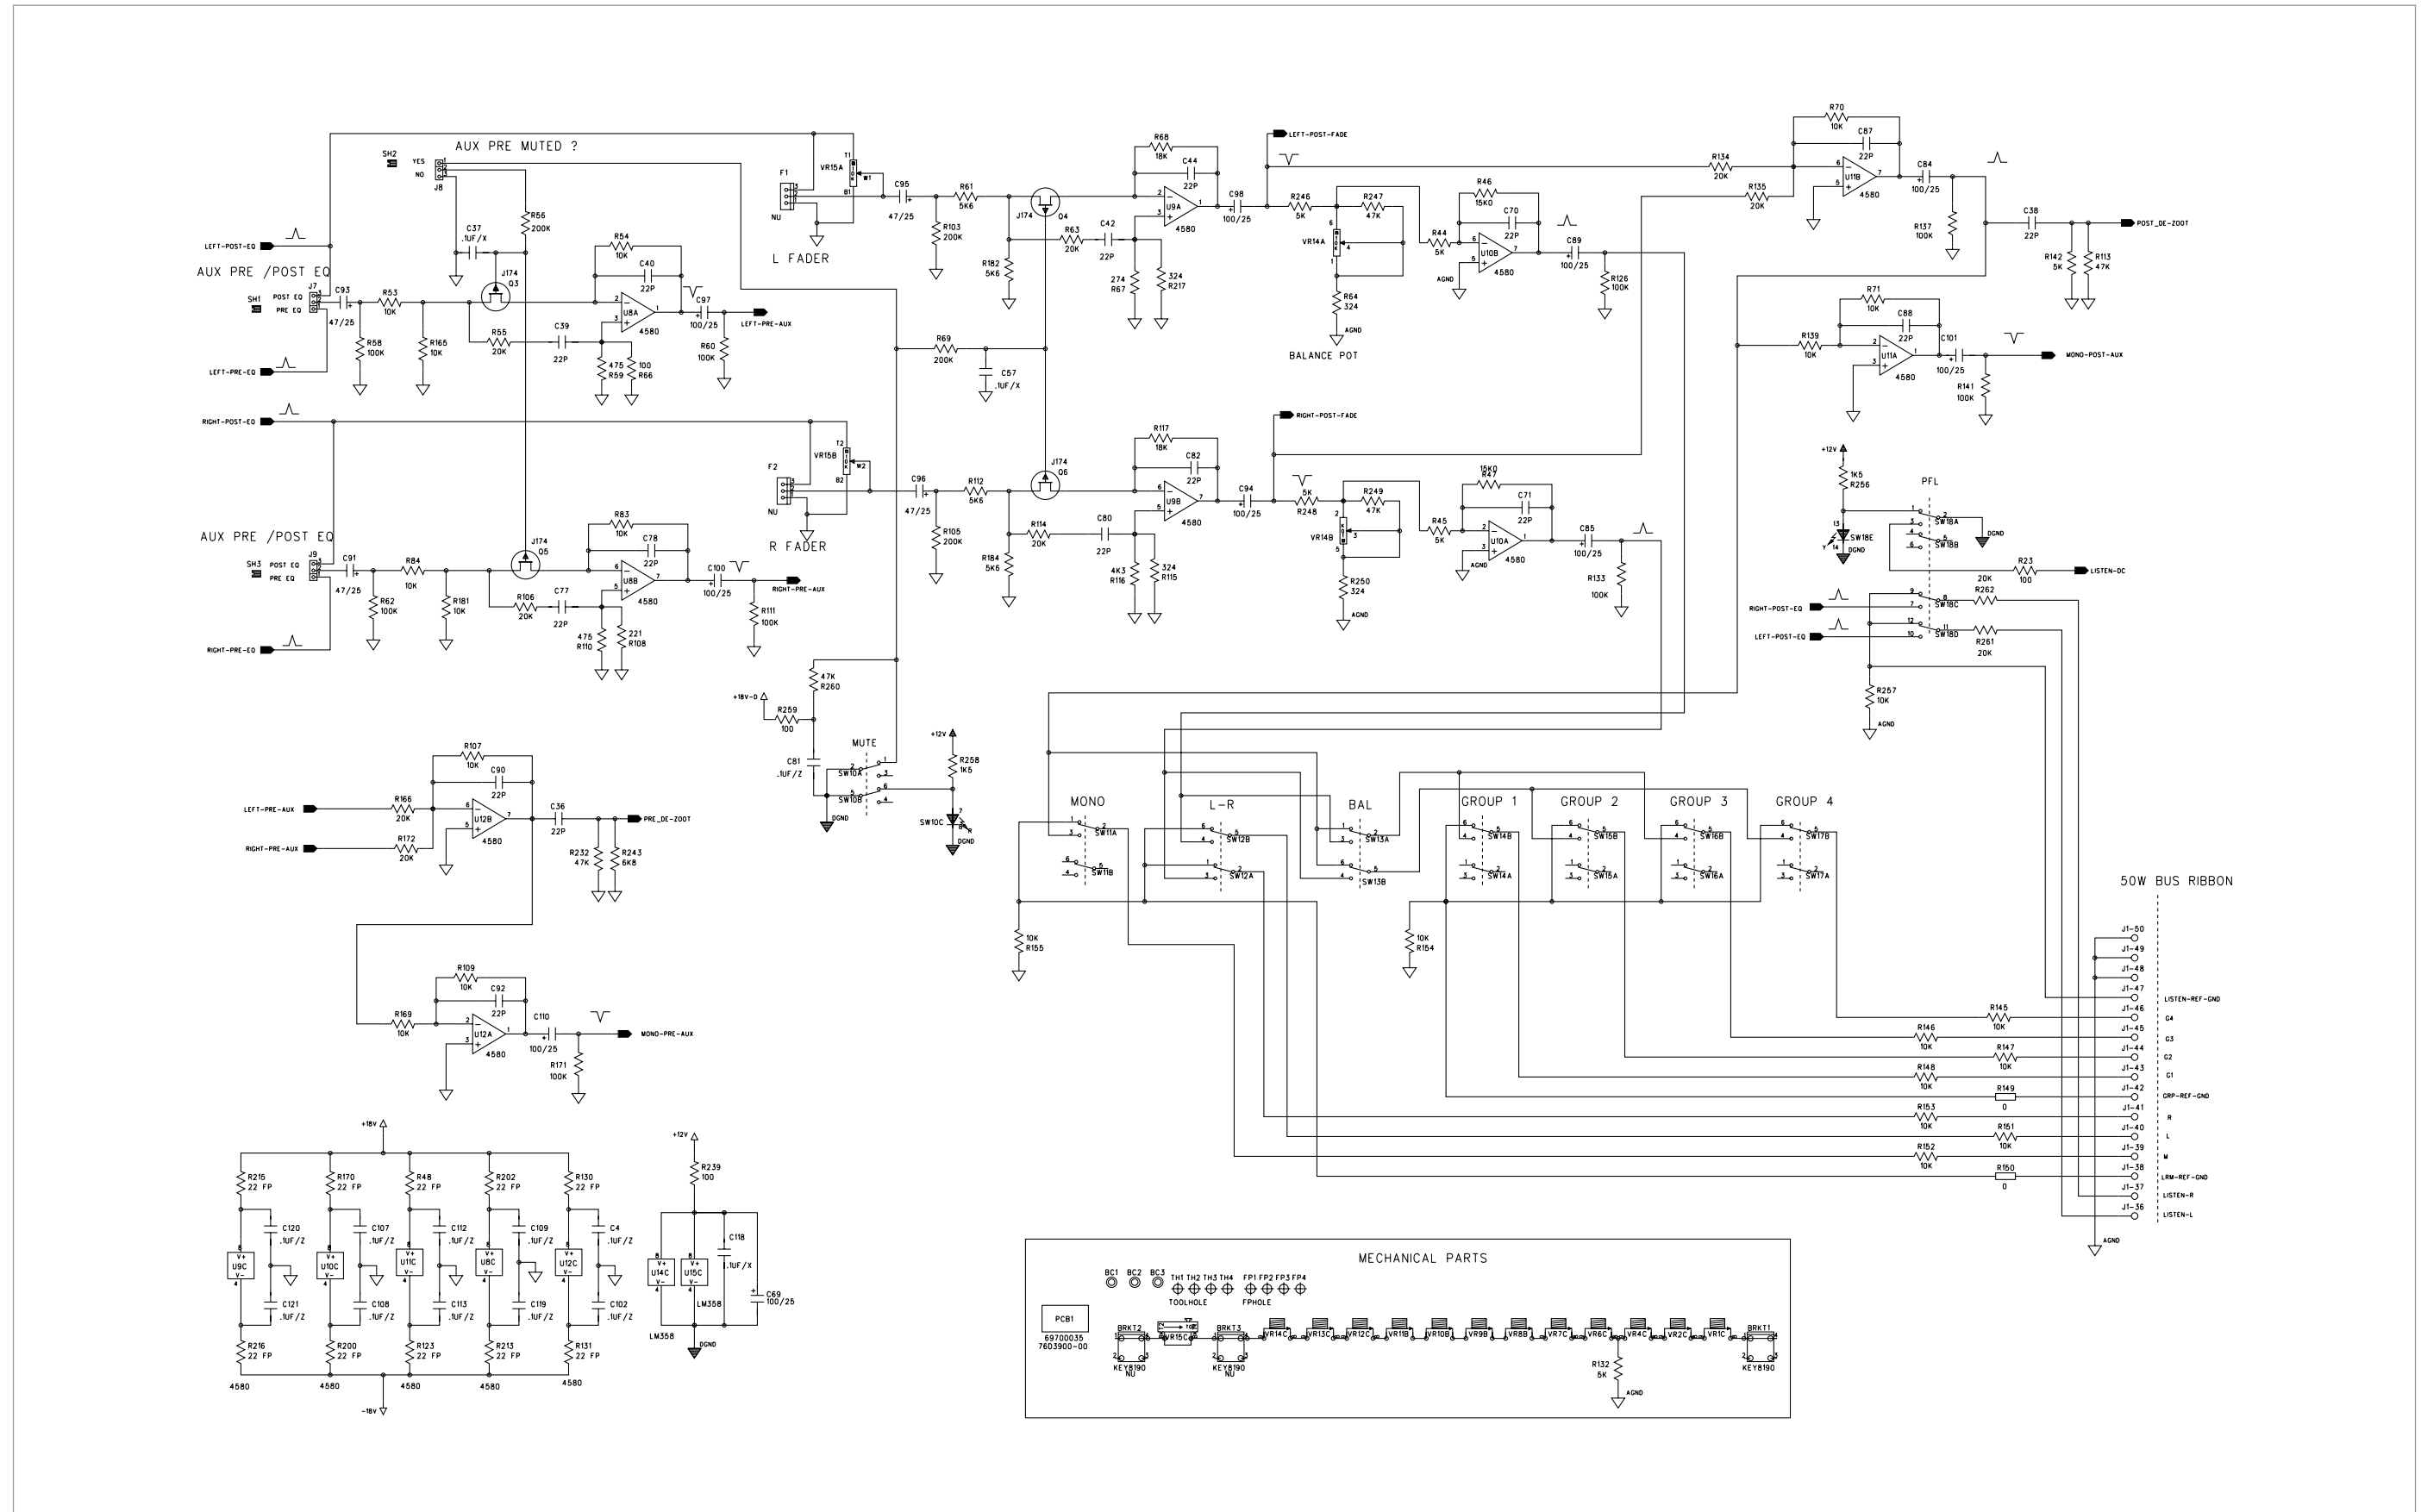

master 3 p. 22

master 4 p. 25

sub modules p. 25

console dimensions and rear-view

top

X-Four

| frame | dimensions | weight |
|-------|-------------------------------------|---------------------|
| 20 | 28 x 26 x 9 in 71 x 66 x 23 cm | 63 lbs 28.6 kg |
| 28 | 38 x 26 x 9 in 96.5 x 66 x 23 cm | 84 lbs 37.8 kg |
| 36 | 48 x 26 x 9 in 122 x 66 x 23 cm | 105 lbs 47.25 kg |
| 44 | 57 x 26 x 9 in 145 x 66 x 23 cm | 126 lbs 57.3 kg |

frame size = total number of modules in a console
(inputs + groups + master + etc)

rear

side

console rear-view (enlarged)

X-Four

WITH A -14dBu SIGNAL (-18Vu) AT RIGHT OUTPUT, TRIM SO THE -18Vu LED JUST COMES ON.

WITH A -14dBu SIGNAL (-18V_u) AT MONO OUTPUT, TRIM SO THE -18V_u LED JUST COMES ON.

50-WAY MAIN BUS RIBBON

16-WAY RIBBON LINK

WITH A MEASURED OUTPUT OF -14dB_u (-18V_u) AT THE MATRIX 1 OUTPUT, SOLO THE OUTPUT AND TRIM SO THE -18V_u LED JUST COMES ON.