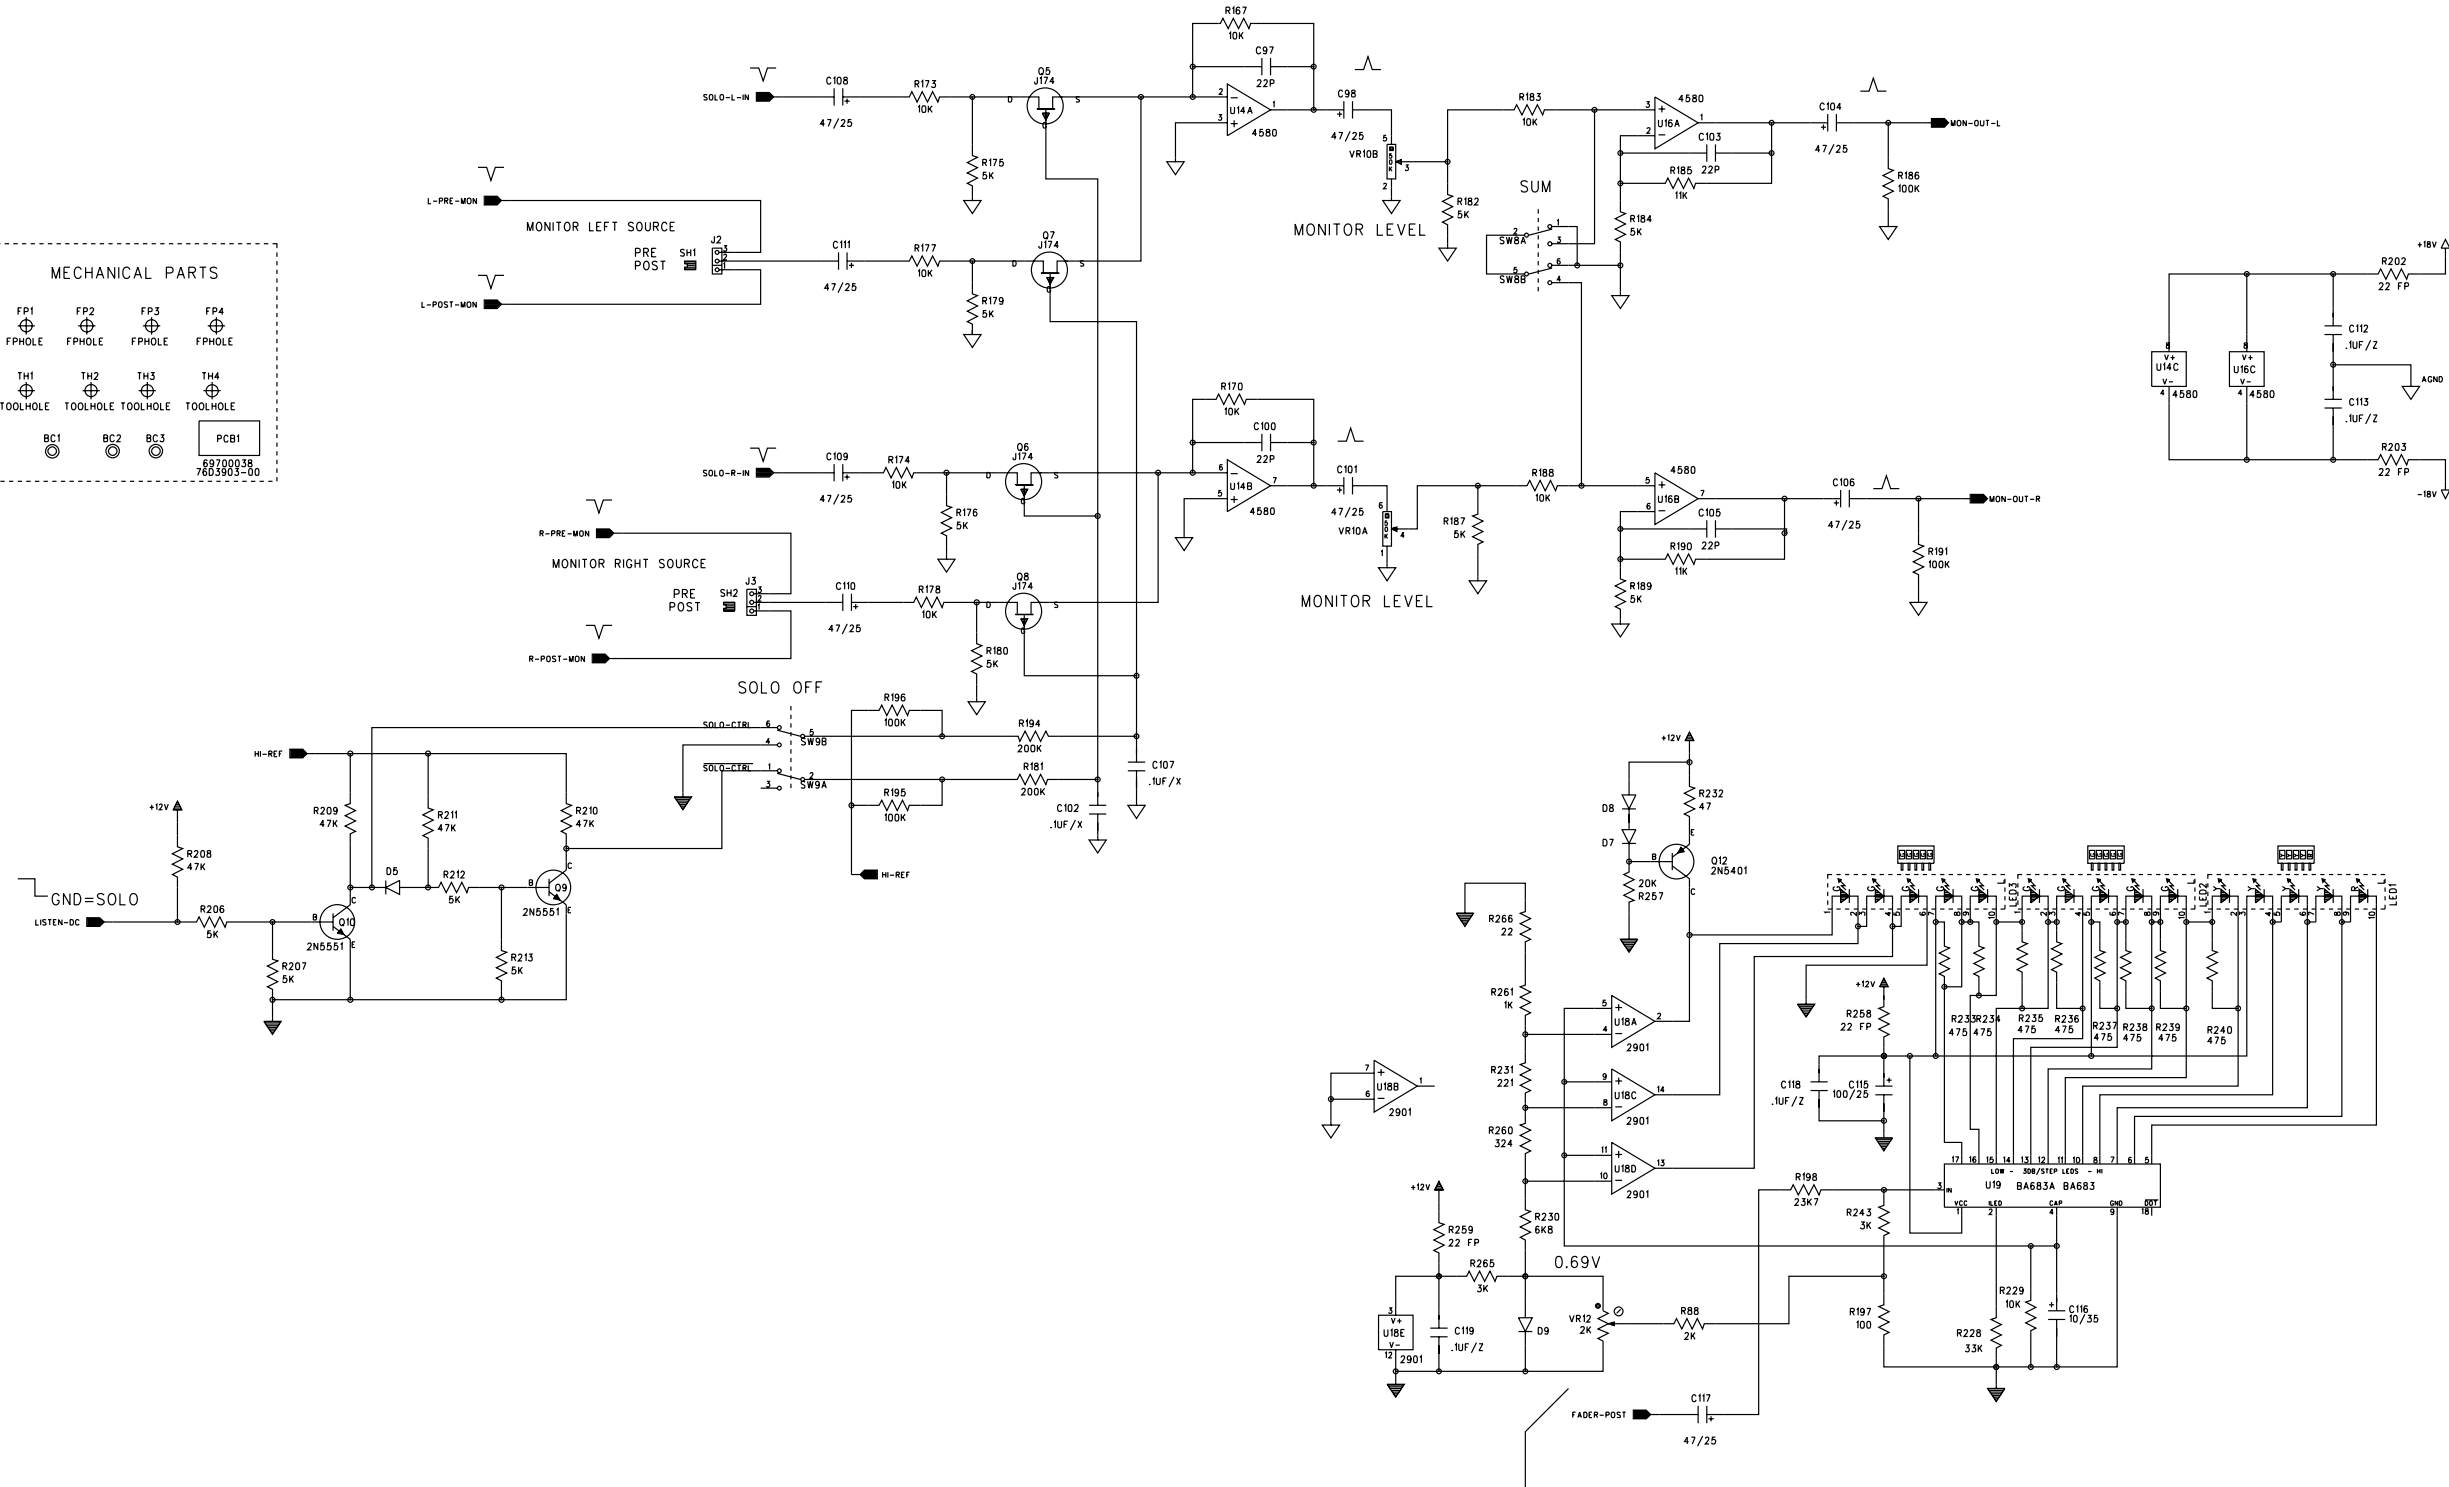

frame size = total number of modules in a console
(inputs + groups + master + etc)

rear

side

console rear-view (enlarged)

X-Four

WITH A -14dBu SIGNAL (-18Vu) AT RIGHT OUTPUT, TRIM SO THE -18Vu LED JUST COMES ON.

WITH A -14dBu SIGNAL (-18V_u) AT MONO OUTPUT, TRIM SO THE -18V_u LED JUST COMES ON.

50-WAY MAIN BUS RIBBON

16-WAY RIBBON LINK

WITH A MEASURED OUTPUT OF -14dB_u (-18V_u) AT THE MATRIX 1 OUTPUT, SOLO THE OUTPUT AND TRIM SO THE -18V_u LED JUST COMES ON.