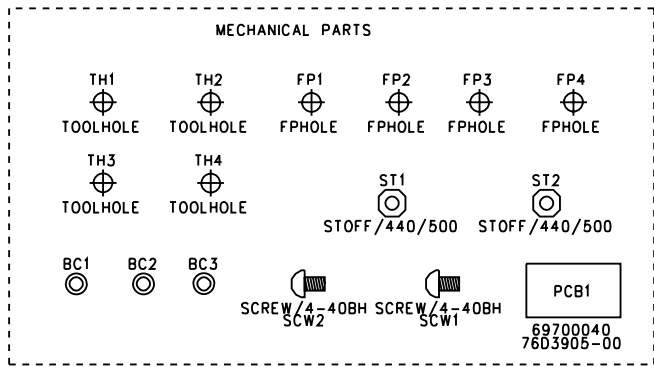

frame size = total number of modules in a console
(inputs + groups + master + etc)

rear

side

console rear-view (enlarged)

X-Four

WITH A -14dBu SIGNAL (-18Vu) AT RIGHT OUTPUT, TRIM SO THE -18Vu LED JUST COMES ON.

WITH A -14dBu SIGNAL (-18V_u) AT MONO OUTPUT, TRIM SO THE -18V_u LED JUST COMES ON.

50-WAY MAIN BUS RIBBON

16-WAY RIBBON LINK

WITH A MEASURED OUTPUT OF -14dB_u (-18V_u) AT THE MATRIX 1 OUTPUT, SOLO THE OUTPUT AND TRIM SO THE -18V_u LED JUST COMES ON.