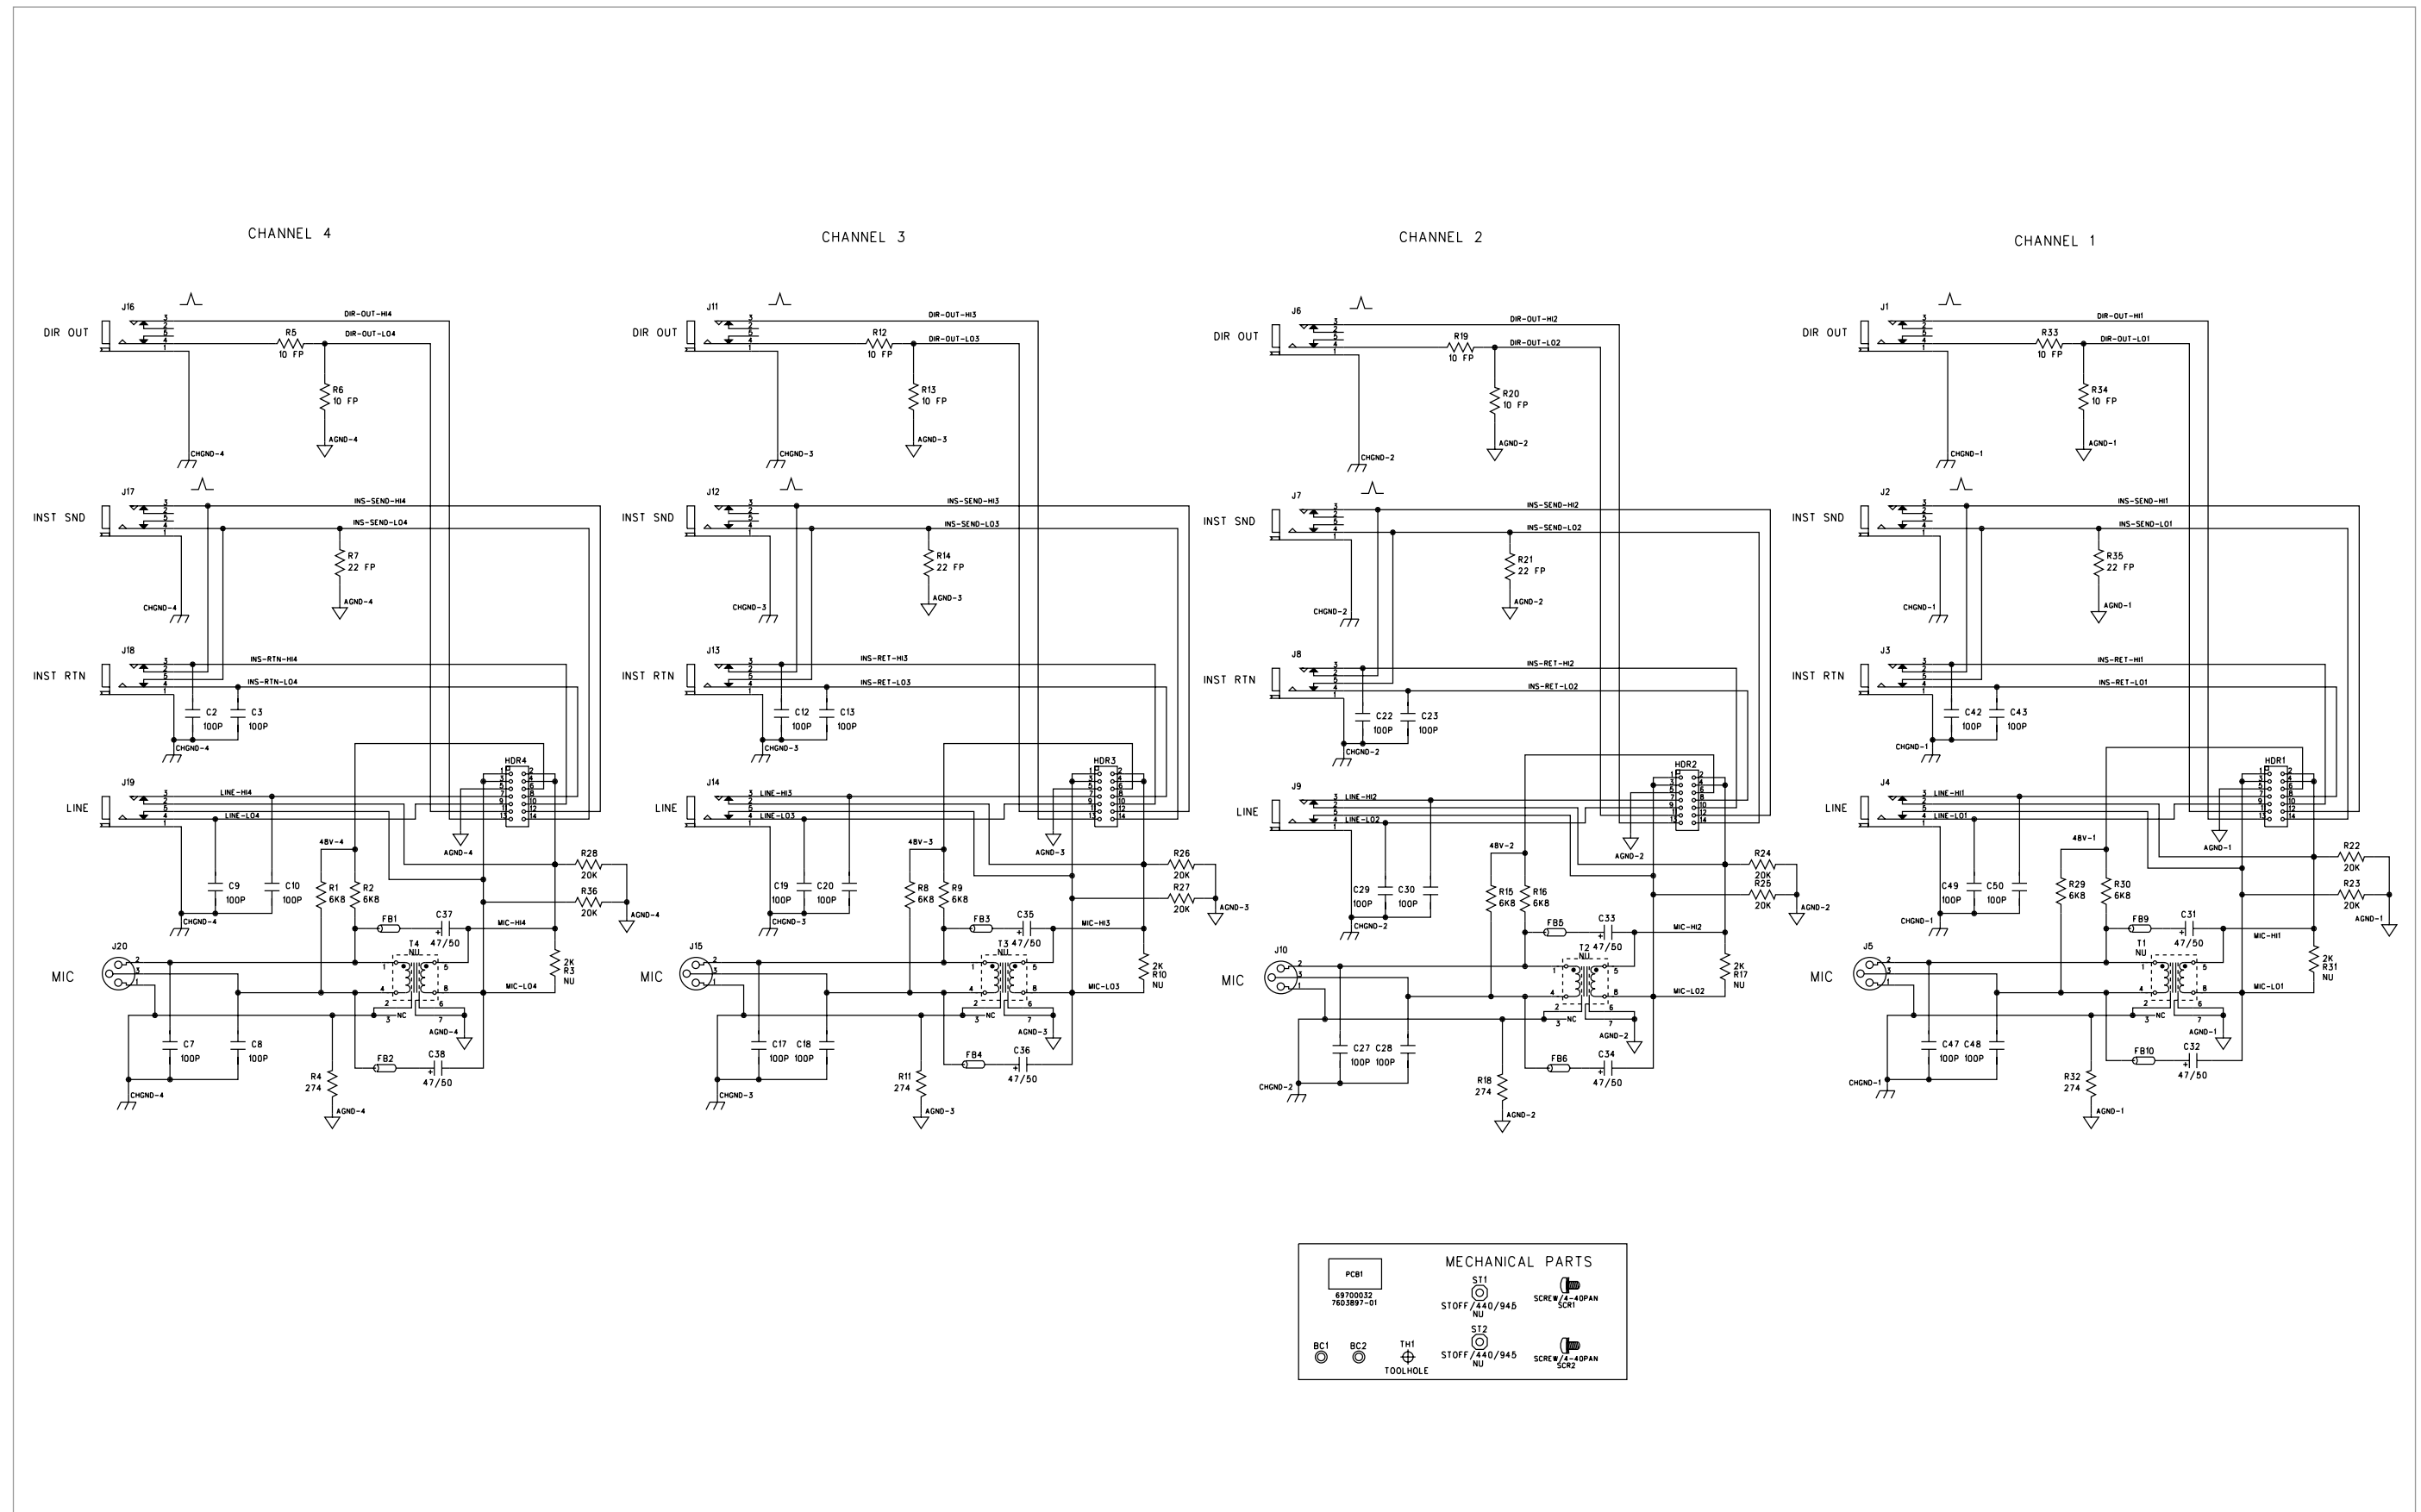

master 3 p. 22

master 4 p. 25

sub modules p. 25

console dimensions and rear-view

top

X-Four

| frame | dimensions | weight |
|-------|-------------------------------------|---------------------|
| 20 | 28 x 26 x 9 in 71 x 66 x 23 cm | 63 lbs 28.6 kg |
| 28 | 38 x 26 x 9 in 96.5 x 66 x 23 cm | 84 lbs 37.8 kg |
| 36 | 48 x 26 x 9 in 122 x 66 x 23 cm | 105 lbs 47.25 kg |
| 44 | 57 x 26 x 9 in 145 x 66 x 23 cm | 126 lbs 57.3 kg |

frame size = total number of modules in a console
(inputs + groups + master + etc)

rear

side

console rear-view (enlarged)

X-Four

WITH A -14dBu SIGNAL (-18Vu) AT RIGHT OUTPUT, TRIM SO THE -18Vu LED JUST COMES ON.

WITH A -14dBu SIGNAL (-18V_u) AT MONO OUTPUT, TRIM SO THE -18V_u LED JUST COMES ON.

50-WAY MAIN BUS RIBBON

16-WAY RIBBON LINK

WITH A MEASURED OUTPUT OF -14dB_u (-18V_u) AT THE MATRIX 1 OUTPUT, SOLO THE OUTPUT AND TRIM SO THE -18V_u LED JUST COMES ON.