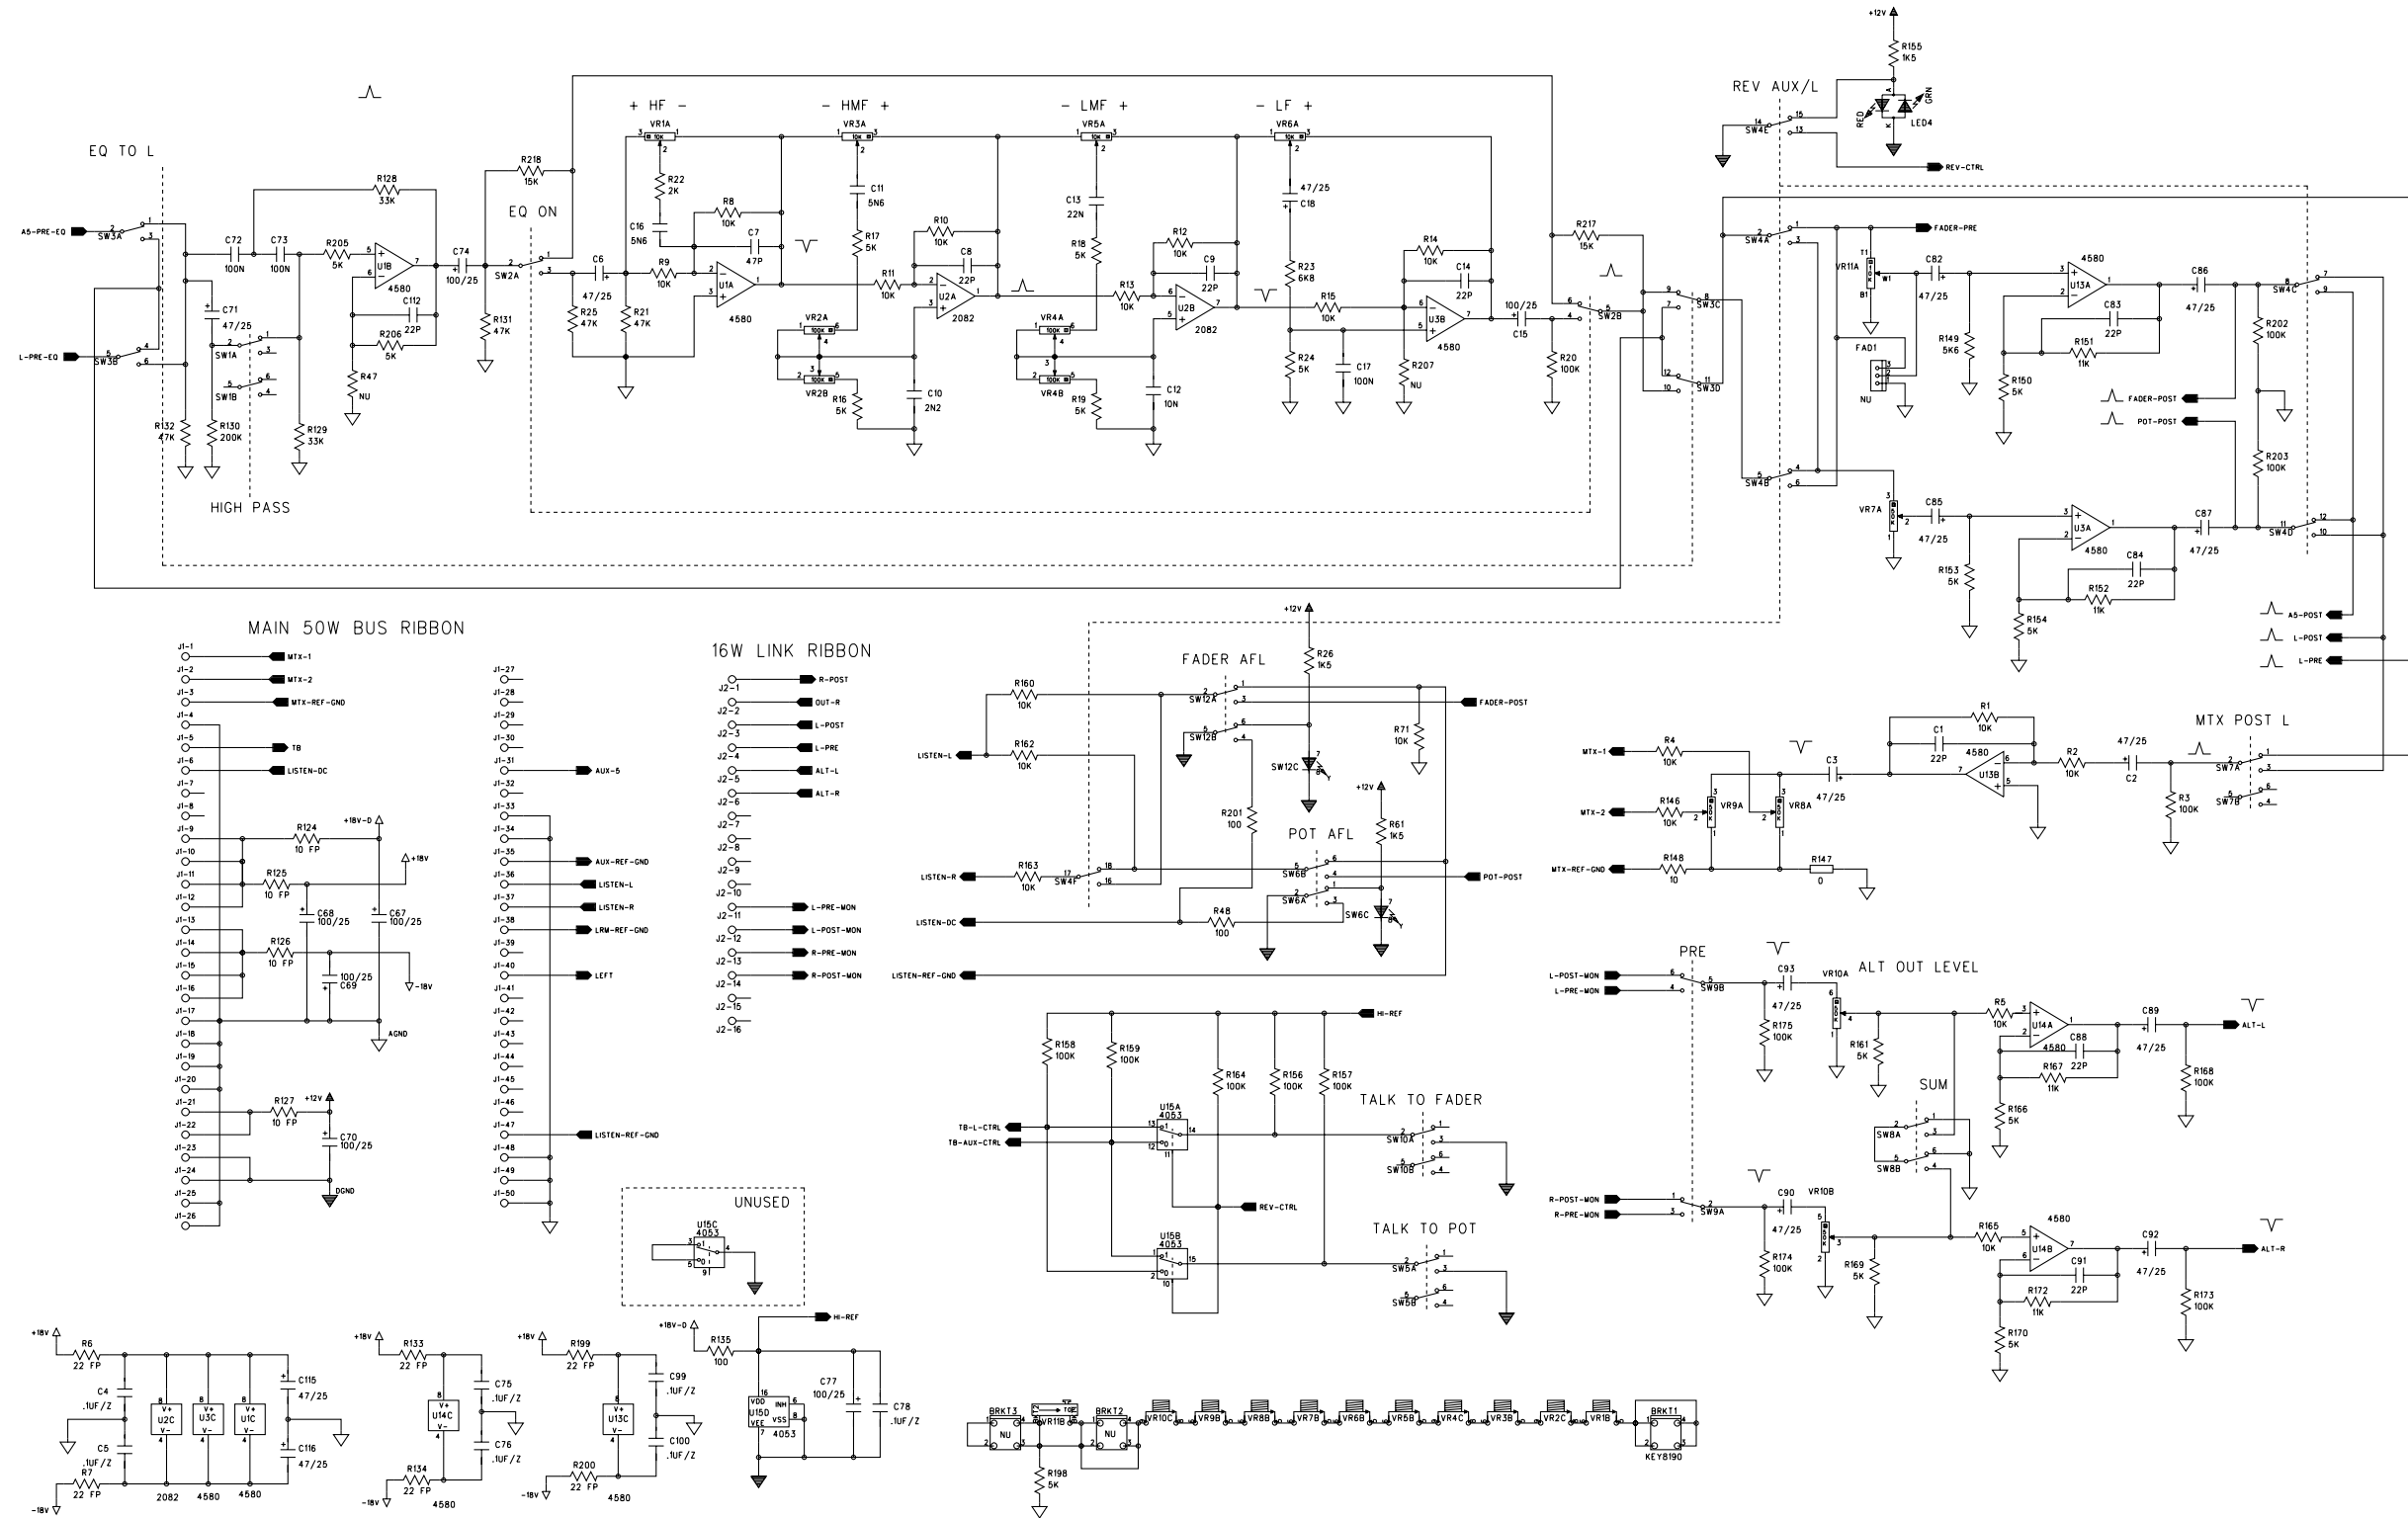

master 3 p. 22

master 4 p. 25

sub modules p. 25

console dimensions and rear-view

top

X-Four

| frame | dimensions | weight |
|-------|-------------------------------------|---------------------|
| 20 | 28 x 26 x 9 in 71 x 66 x 23 cm | 63 lbs 28.6 kg |
| 28 | 38 x 26 x 9 in 96.5 x 66 x 23 cm | 84 lbs 37.8 kg |
| 36 | 48 x 26 x 9 in 122 x 66 x 23 cm | 105 lbs 47.25 kg |
| 44 | 57 x 26 x 9 in 145 x 66 x 23 cm | 126 lbs 57.3 kg |

frame size = total number of modules in a console
(inputs + groups + master + etc)

rear

side

console rear-view (enlarged)

X-Four

WITH A -14dBu SIGNAL (-18Vu) AT RIGHT OUTPUT, TRIM SO THE -18Vu LED JUST COMES ON.

WITH A -14dBu SIGNAL (-18V_u) AT MONO OUTPUT, TRIM SO THE -18V_u LED JUST COMES ON.

50-WAY MAIN BUS RIBBON

16-WAY RIBBON LINK

WITH A MEASURED OUTPUT OF -14dB_u (-18V_u) AT THE MATRIX 1 OUTPUT, SOLO THE OUTPUT AND TRIM SO THE -18V_u LED JUST COMES ON.