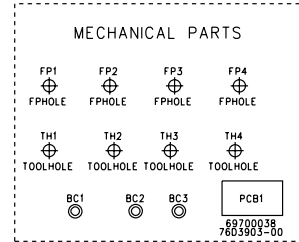

frame size = total number of modules in a console
(inputs + groups + master + etc)

rear

side

console rear-view (enlarged)

X-Four

WITH A -14dBu SIGNAL (-18Vu) AT RIGHT OUTPUT, TRIM SO THE -18Vu LED JUST COMES ON.

WITH A -14dBu SIGNAL (-18V_u) AT MONO OUTPUT, TRIM SO THE -18V_u LED JUST COMES ON.

50-WAY MAIN BUS RIBBON

16-WAY RIBBON LINK

WITH A MEASURED OUTPUT OF -14dB_u (-18V_u) AT THE MATRIX 1 OUTPUT, SOLO THE OUTPUT AND TRIM SO THE -18V_u LED JUST COMES ON.