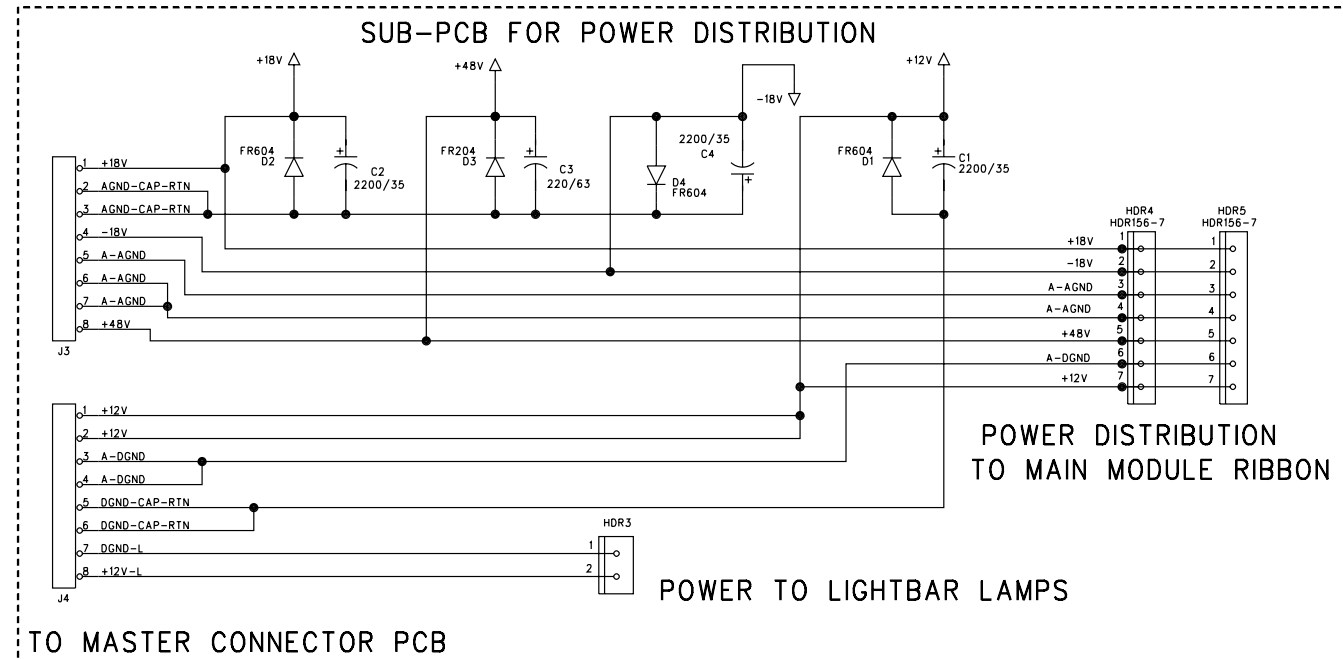

frame size = total number of modules in a console
(inputs + groups + master + etc)

rear

side

console rear-view (enlarged)

X-Four

WITH A -14dBu SIGNAL (-18Vu) AT RIGHT OUTPUT, TRIM SO THE -18Vu LED JUST COMES ON.

WITH A -14dBu SIGNAL (-18V_u) AT MONO OUTPUT, TRIM SO THE -18V_u LED JUST COMES ON.

50-WAY MAIN BUS RIBBON

16-WAY RIBBON LINK

WITH A MEASURED OUTPUT OF -14dB_u (-18V_u) AT THE MATRIX 1 OUTPUT, SOLO THE OUTPUT AND TRIM SO THE -18V_u LED JUST COMES ON.