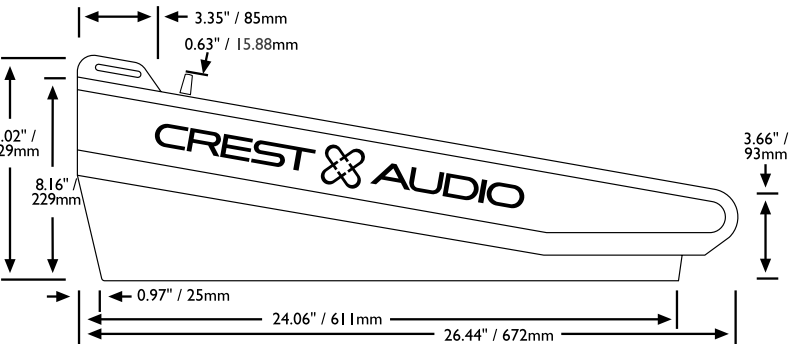

schematics

schematics
block diagrams
rear views
dimensions and weights

X-Four mixing console

mono inputs p. 4

stereo inputs p. 8

groups p. 12

master 1 p. 16

master 2 p. 19

master 3 p. 22

master 4 p. 25

sub modules p. 25

console dimensions and rear-view

top

X-Four

| frame | dimensions | weight |
|-------|-------------------------------------|---------------------|
| 20 | 28 x 26 x 9 in 71 x 66 x 23 cm | 63 lbs 28.6 kg |
| 28 | 38 x 26 x 9 in 96.5 x 66 x 23 cm | 84 lbs 37.8 kg |
| 36 | 48 x 26 x 9 in 122 x 66 x 23 cm | 105 lbs 47.25 kg |
| 44 | 57 x 26 x 9 in 145 x 66 x 23 cm | 126 lbs 57.3 kg |

frame size = total number of modules in a console
(inputs + groups + master + etc)

rear

side

console rear-view (enlarged)

X-Four

WITH A -14dBu SIGNAL (-18Vu) AT RIGHT OUTPUT, TRIM SO THE -18Vu LED JUST COMES ON.

WITH A -14dBu SIGNAL (-18V_u) AT MONO OUTPUT, TRIM SO THE -18V_u LED JUST COMES ON.

50-WAY MAIN BUS RIBBON

16-WAY RIBBON LINK

WITH A MEASURED OUTPUT OF -14dB_u (-18V_u) AT THE MATRIX 1 OUTPUT, SOLO THE OUTPUT AND TRIM SO THE -18V_u LED JUST COMES ON.