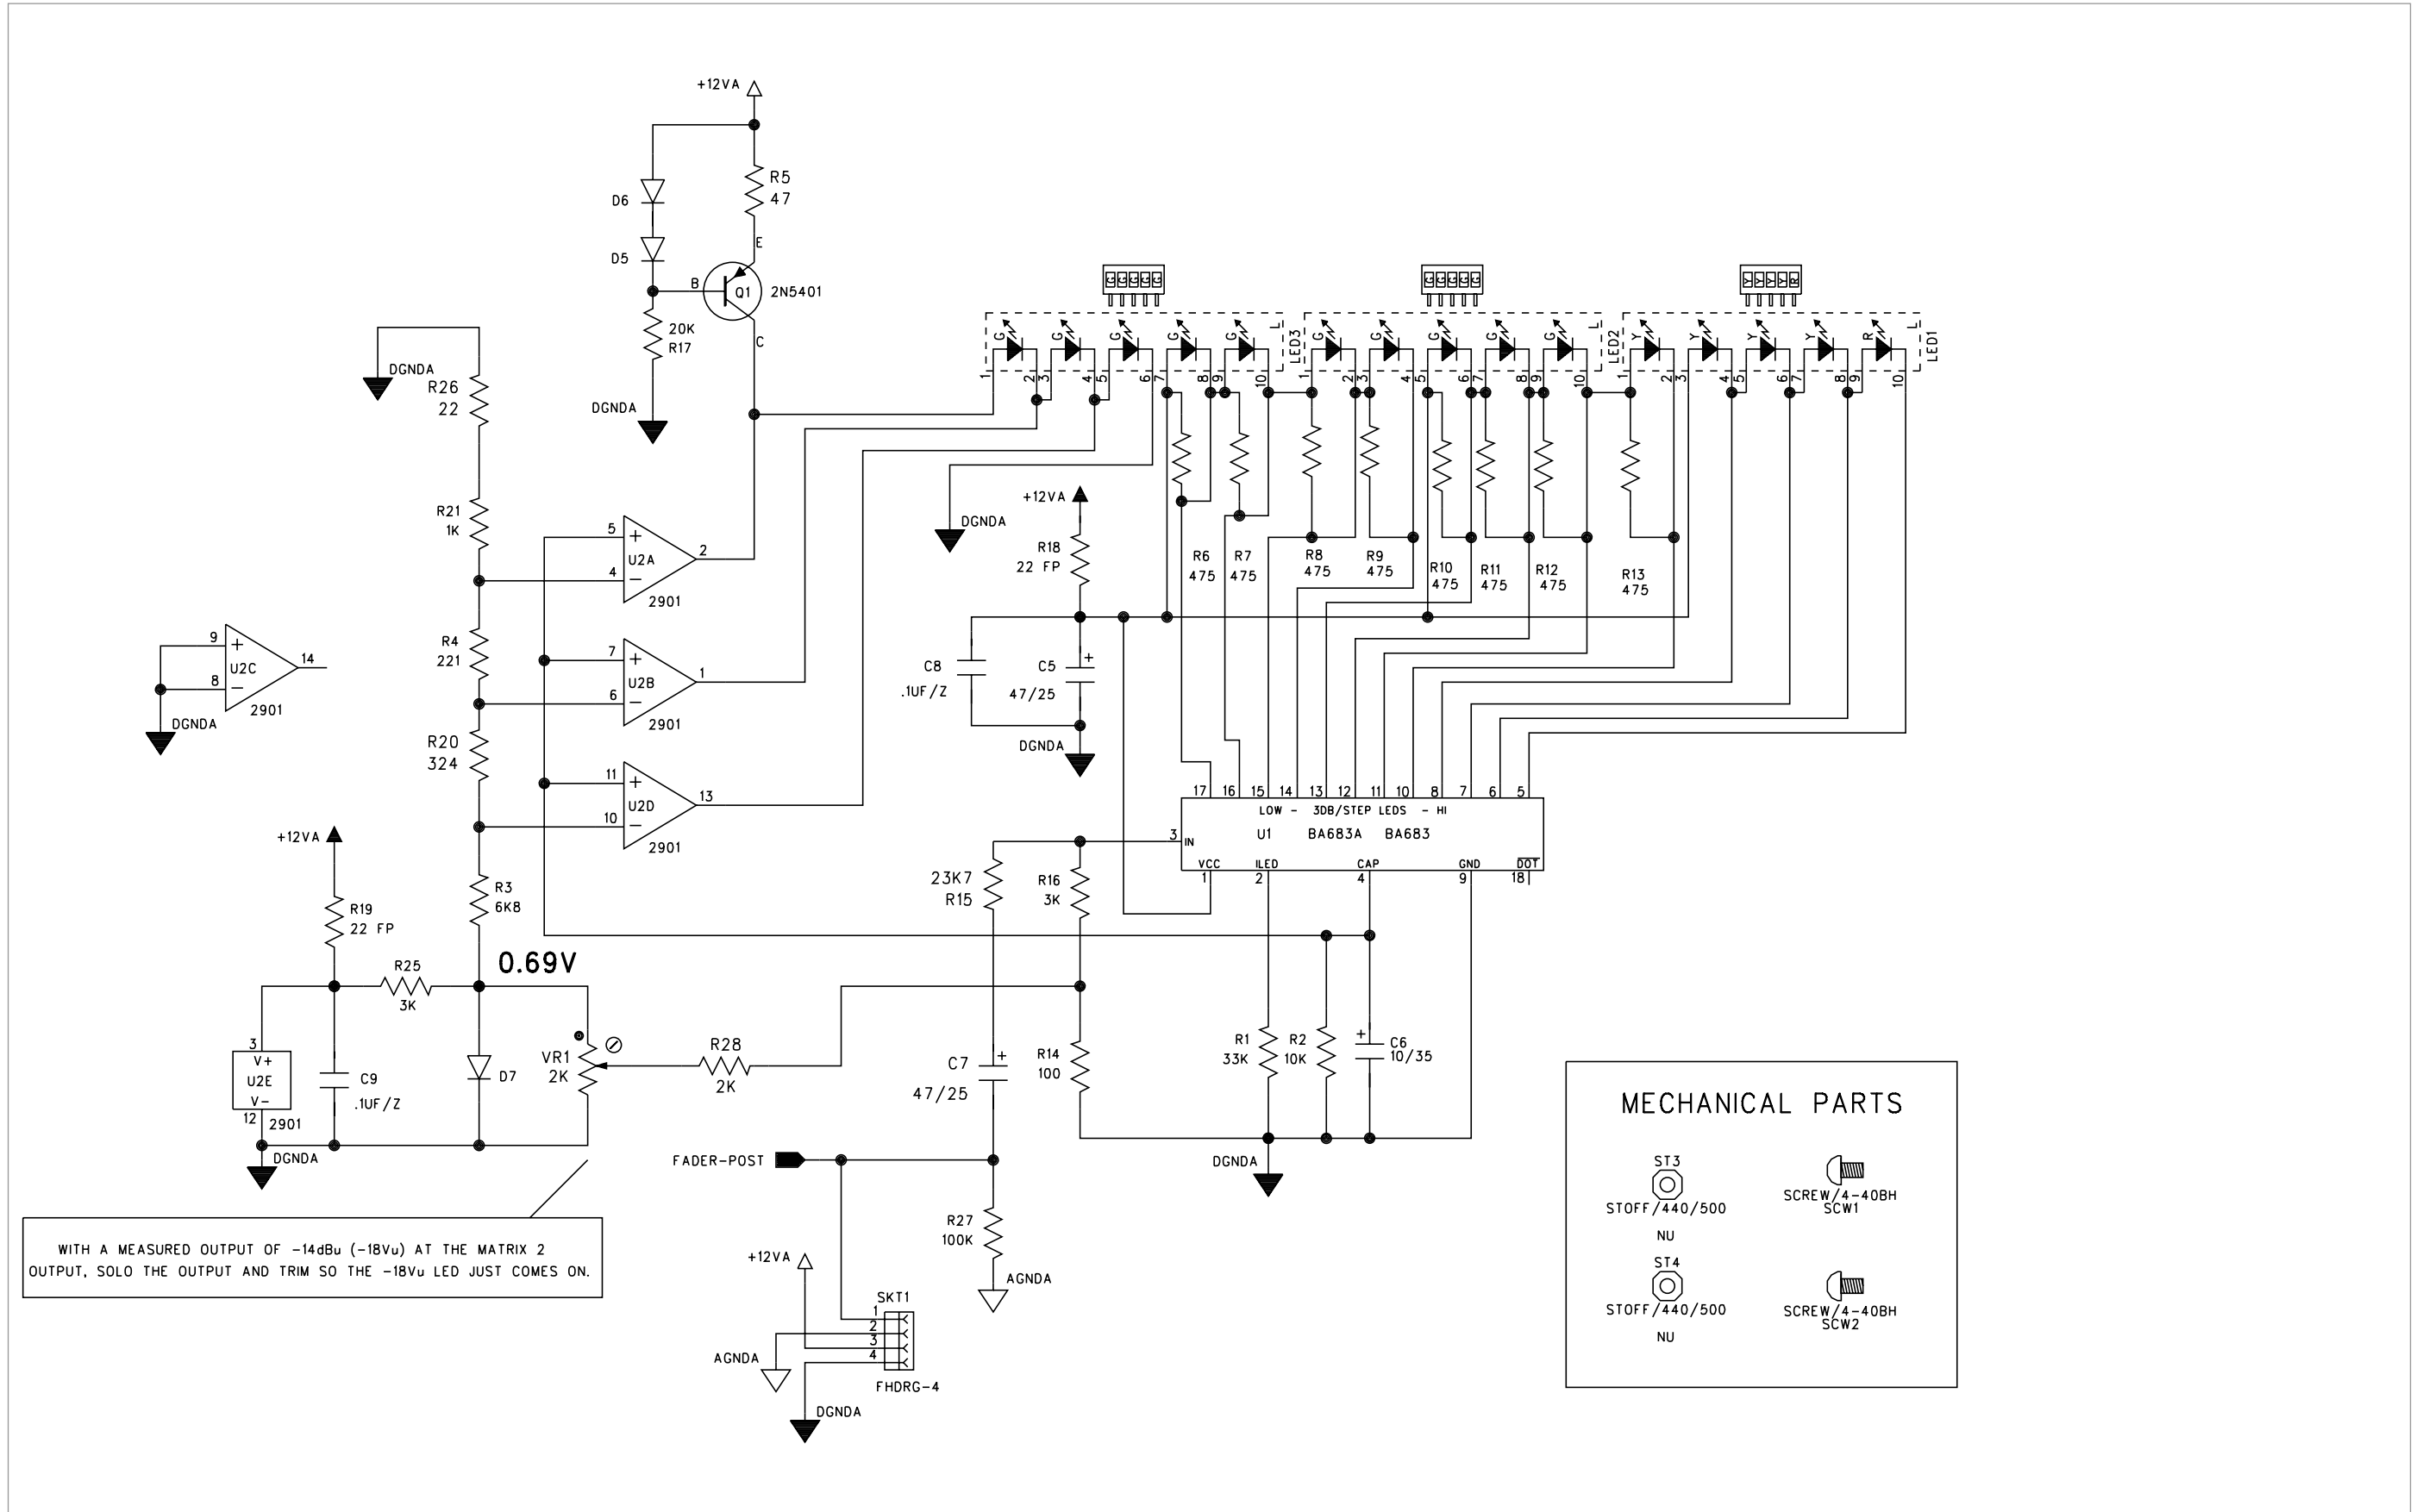

WITH A -14dBu SIGNAL (-18V_u) AT MONO OUTPUT, TRIM SO THE -18V_u LED JUST COMES ON.

50-WAY MAIN BUS RIBBON

16-WAY RIBBON LINK

WITH A MEASURED OUTPUT OF -14dB_u (-18V_u) AT THE MATRIX 1 OUTPUT, SOLO THE OUTPUT AND TRIM SO THE -18V_u LED JUST COMES ON.