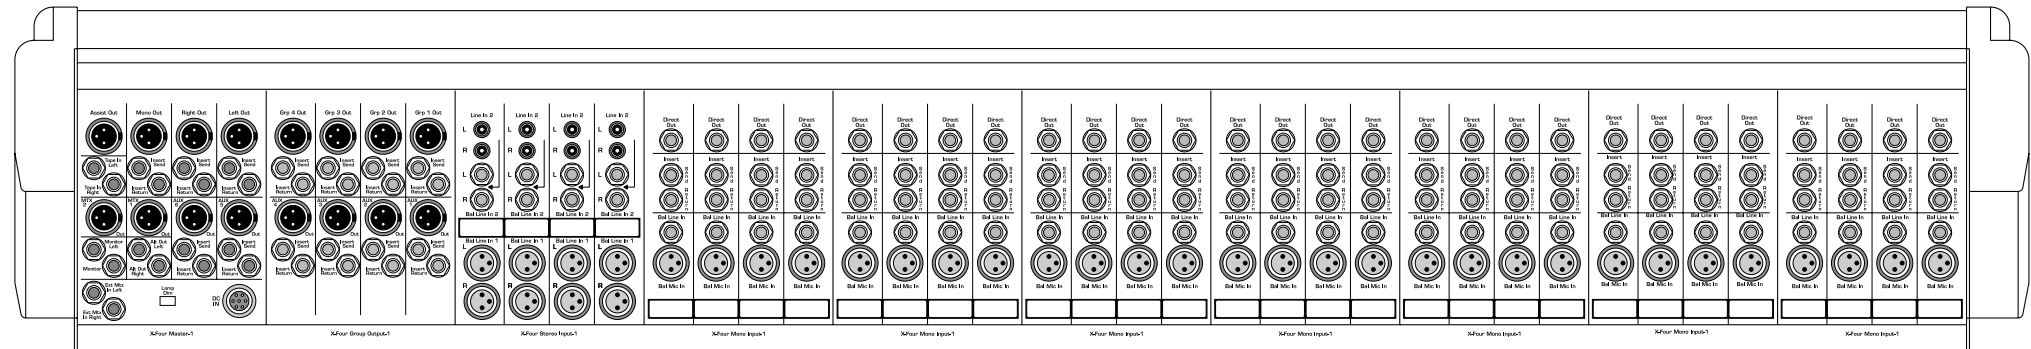

master 3 p. 22

master 4 p. 25

sub modules p. 25

console dimensions and rear-view

top

X-Four

| frame | dimensions | weight |
|-------|-------------------------------------|---------------------|
| 20 | 28 x 26 x 9 in 71 x 66 x 23 cm | 63 lbs 28.6 kg |
| 28 | 38 x 26 x 9 in 96.5 x 66 x 23 cm | 84 lbs 37.8 kg |
| 36 | 48 x 26 x 9 in 122 x 66 x 23 cm | 105 lbs 47.25 kg |
| 44 | 57 x 26 x 9 in 145 x 66 x 23 cm | 126 lbs 57.3 kg |

frame size = total number of modules in a console
(inputs + groups + master + etc)

rear

side

console rear-view (enlarged)

X-Four

WITH A -14dBu SIGNAL (-18Vu) AT RIGHT OUTPUT, TRIM SO THE -18Vu LED JUST COMES ON.

WITH A -14dBu SIGNAL (-18V_u) AT MONO OUTPUT, TRIM SO THE -18V_u LED JUST COMES ON.

50-WAY MAIN BUS RIBBON

16-WAY RIBBON LINK

WITH A MEASURED OUTPUT OF -14dB_u (-18V_u) AT THE MATRIX 1 OUTPUT, SOLO THE OUTPUT AND TRIM SO THE -18V_u LED JUST COMES ON.