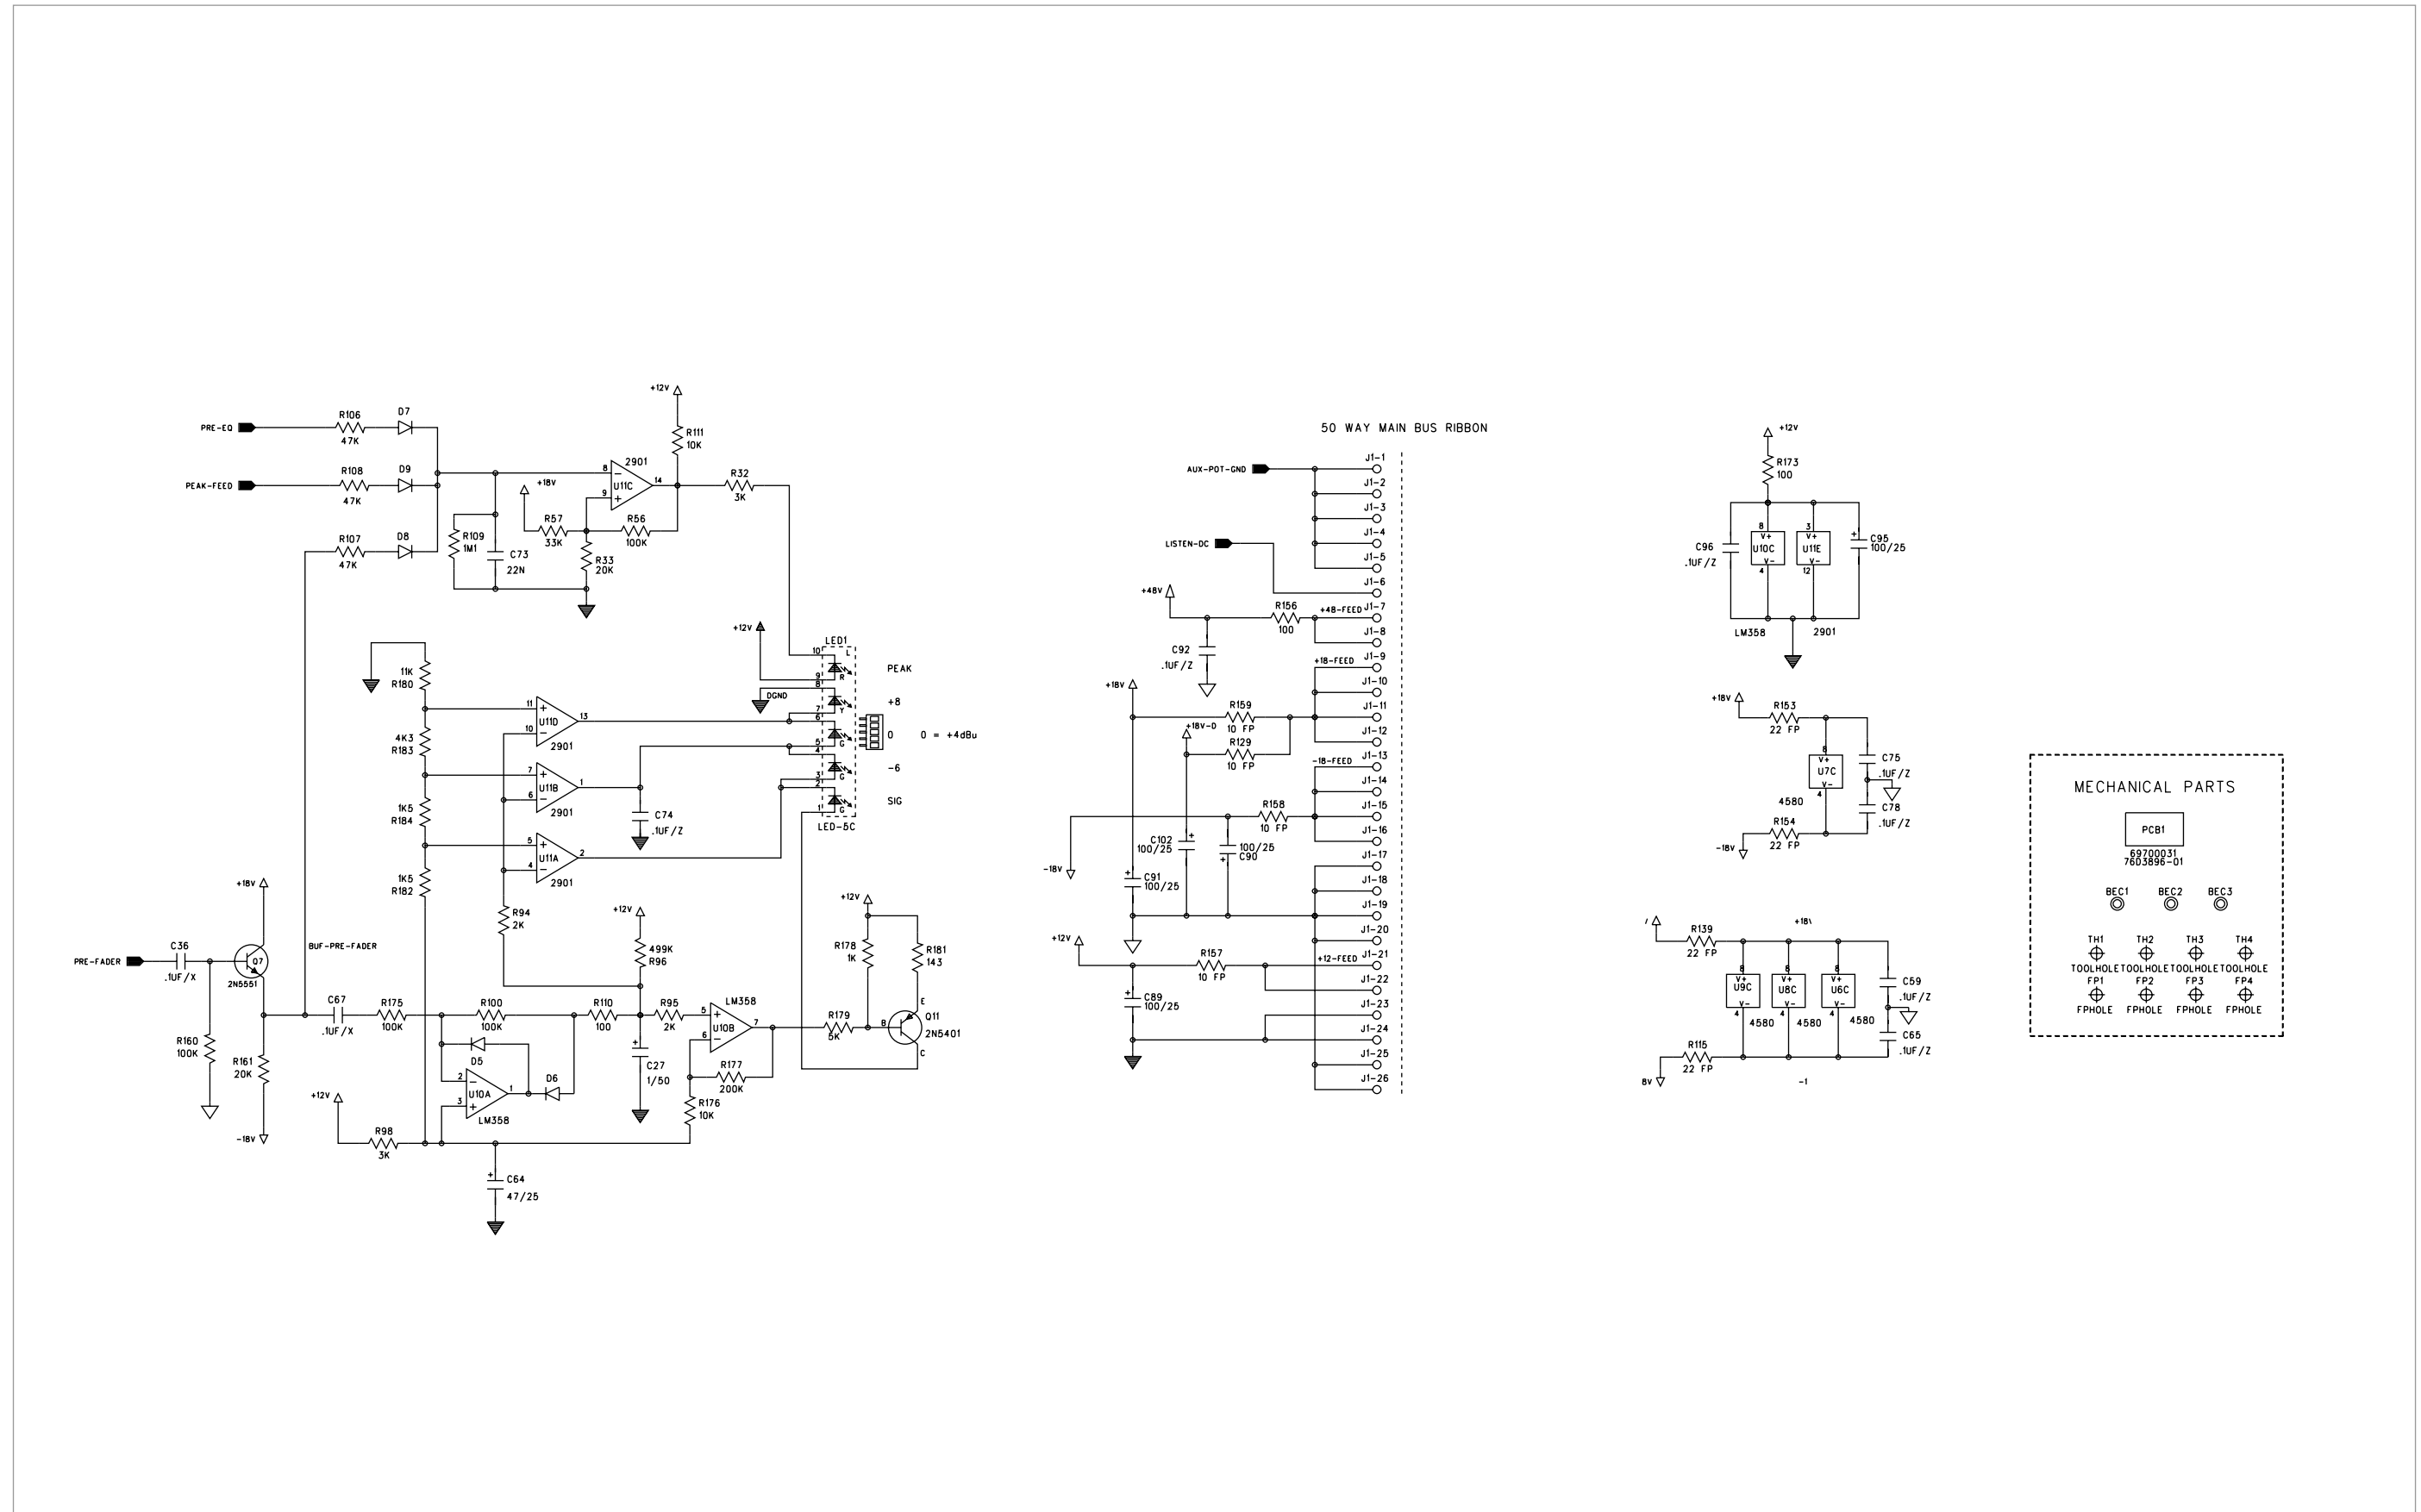

master 3 p. 22

master 4 p. 25

sub modules p. 25

console dimensions and rear-view

top

X-Four

| frame | dimensions | weight |
|-------|-------------------------------------|---------------------|
| 20 | 28 x 26 x 9 in 71 x 66 x 23 cm | 63 lbs 28.6 kg |
| 28 | 38 x 26 x 9 in 96.5 x 66 x 23 cm | 84 lbs 37.8 kg |
| 36 | 48 x 26 x 9 in 122 x 66 x 23 cm | 105 lbs 47.25 kg |
| 44 | 57 x 26 x 9 in 145 x 66 x 23 cm | 126 lbs 57.3 kg |

frame size = total number of modules in a console
(inputs + groups + master + etc)

rear

side

console rear-view (enlarged)

X-Four

WITH A -14dBu SIGNAL (-18Vu) AT RIGHT OUTPUT, TRIM SO THE -18Vu LED JUST COMES ON.

WITH A -14dBu SIGNAL (-18V_u) AT MONO OUTPUT, TRIM SO THE -18V_u LED JUST COMES ON.

50-WAY MAIN BUS RIBBON

16-WAY RIBBON LINK

WITH A MEASURED OUTPUT OF -14dB_u (-18V_u) AT THE MATRIX 1 OUTPUT, SOLO THE OUTPUT AND TRIM SO THE -18V_u LED JUST COMES ON.