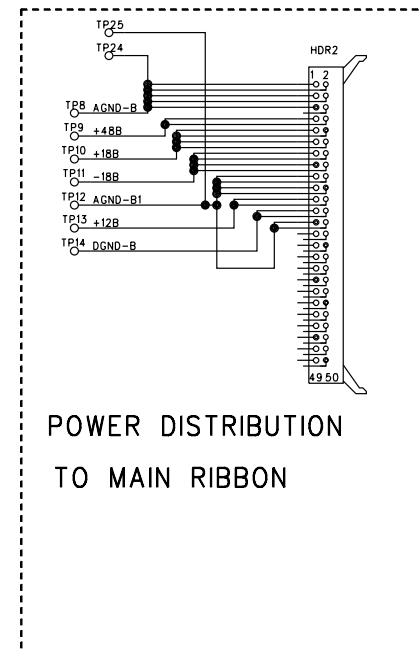

master 3 p. 22

master 4 p. 25

sub modules p. 25

console dimensions and rear-view

top

X-Four

| frame | dimensions | weight |
|-------|-------------------------------------|---------------------|
| 20 | 28 x 26 x 9 in 71 x 66 x 23 cm | 63 lbs 28.6 kg |
| 28 | 38 x 26 x 9 in 96.5 x 66 x 23 cm | 84 lbs 37.8 kg |
| 36 | 48 x 26 x 9 in 122 x 66 x 23 cm | 105 lbs 47.25 kg |
| 44 | 57 x 26 x 9 in 145 x 66 x 23 cm | 126 lbs 57.3 kg |

frame size = total number of modules in a console
(inputs + groups + master + etc)

rear

side

console rear-view (enlarged)

X-Four

WITH A -14dBu SIGNAL (-18Vu) AT RIGHT OUTPUT, TRIM SO THE -18Vu LED JUST COMES ON.

WITH A -14dBu SIGNAL (-18V_u) AT MONO OUTPUT, TRIM SO THE -18V_u LED JUST COMES ON.

50-WAY MAIN BUS RIBBON

16-WAY RIBBON LINK

WITH A MEASURED OUTPUT OF -14dB_u (-18V_u) AT THE MATRIX 1 OUTPUT, SOLO THE OUTPUT AND TRIM SO THE -18V_u LED JUST COMES ON.