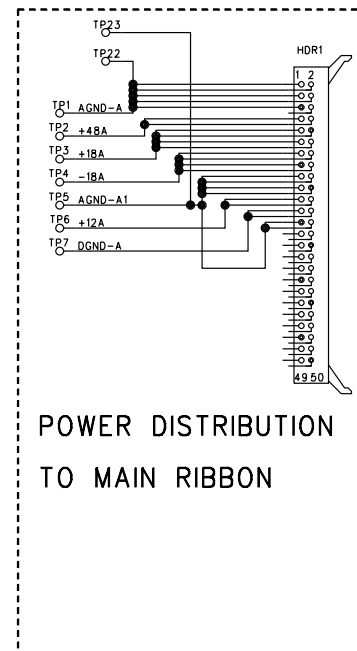

master 3 p. 22

master 4 p. 25

sub modules p. 25

console dimensions and rear-view

top

X-Four

| frame | dimensions | weight |
|-------|-------------------------------------|---------------------|
| 20 | 28 x 26 x 9 in 71 x 66 x 23 cm | 63 lbs 28.6 kg |
| 28 | 38 x 26 x 9 in 96.5 x 66 x 23 cm | 84 lbs 37.8 kg |
| 36 | 48 x 26 x 9 in 122 x 66 x 23 cm | 105 lbs 47.25 kg |
| 44 | 57 x 26 x 9 in 145 x 66 x 23 cm | 126 lbs 57.3 kg |

frame size = total number of modules in a console
(inputs + groups + master + etc)

rear

side

console rear-view (enlarged)

X-Four

WITH A -14dBu SIGNAL (-18Vu) AT RIGHT OUTPUT, TRIM SO THE -18Vu LED JUST COMES ON.

WITH A -14dBu SIGNAL (-18V_u) AT MONO OUTPUT, TRIM SO THE -18V_u LED JUST COMES ON.

50-WAY MAIN BUS RIBBON

16-WAY RIBBON LINK

WITH A MEASURED OUTPUT OF -14dB_u (-18V_u) AT THE MATRIX 1 OUTPUT, SOLO THE OUTPUT AND TRIM SO THE -18V_u LED JUST COMES ON.