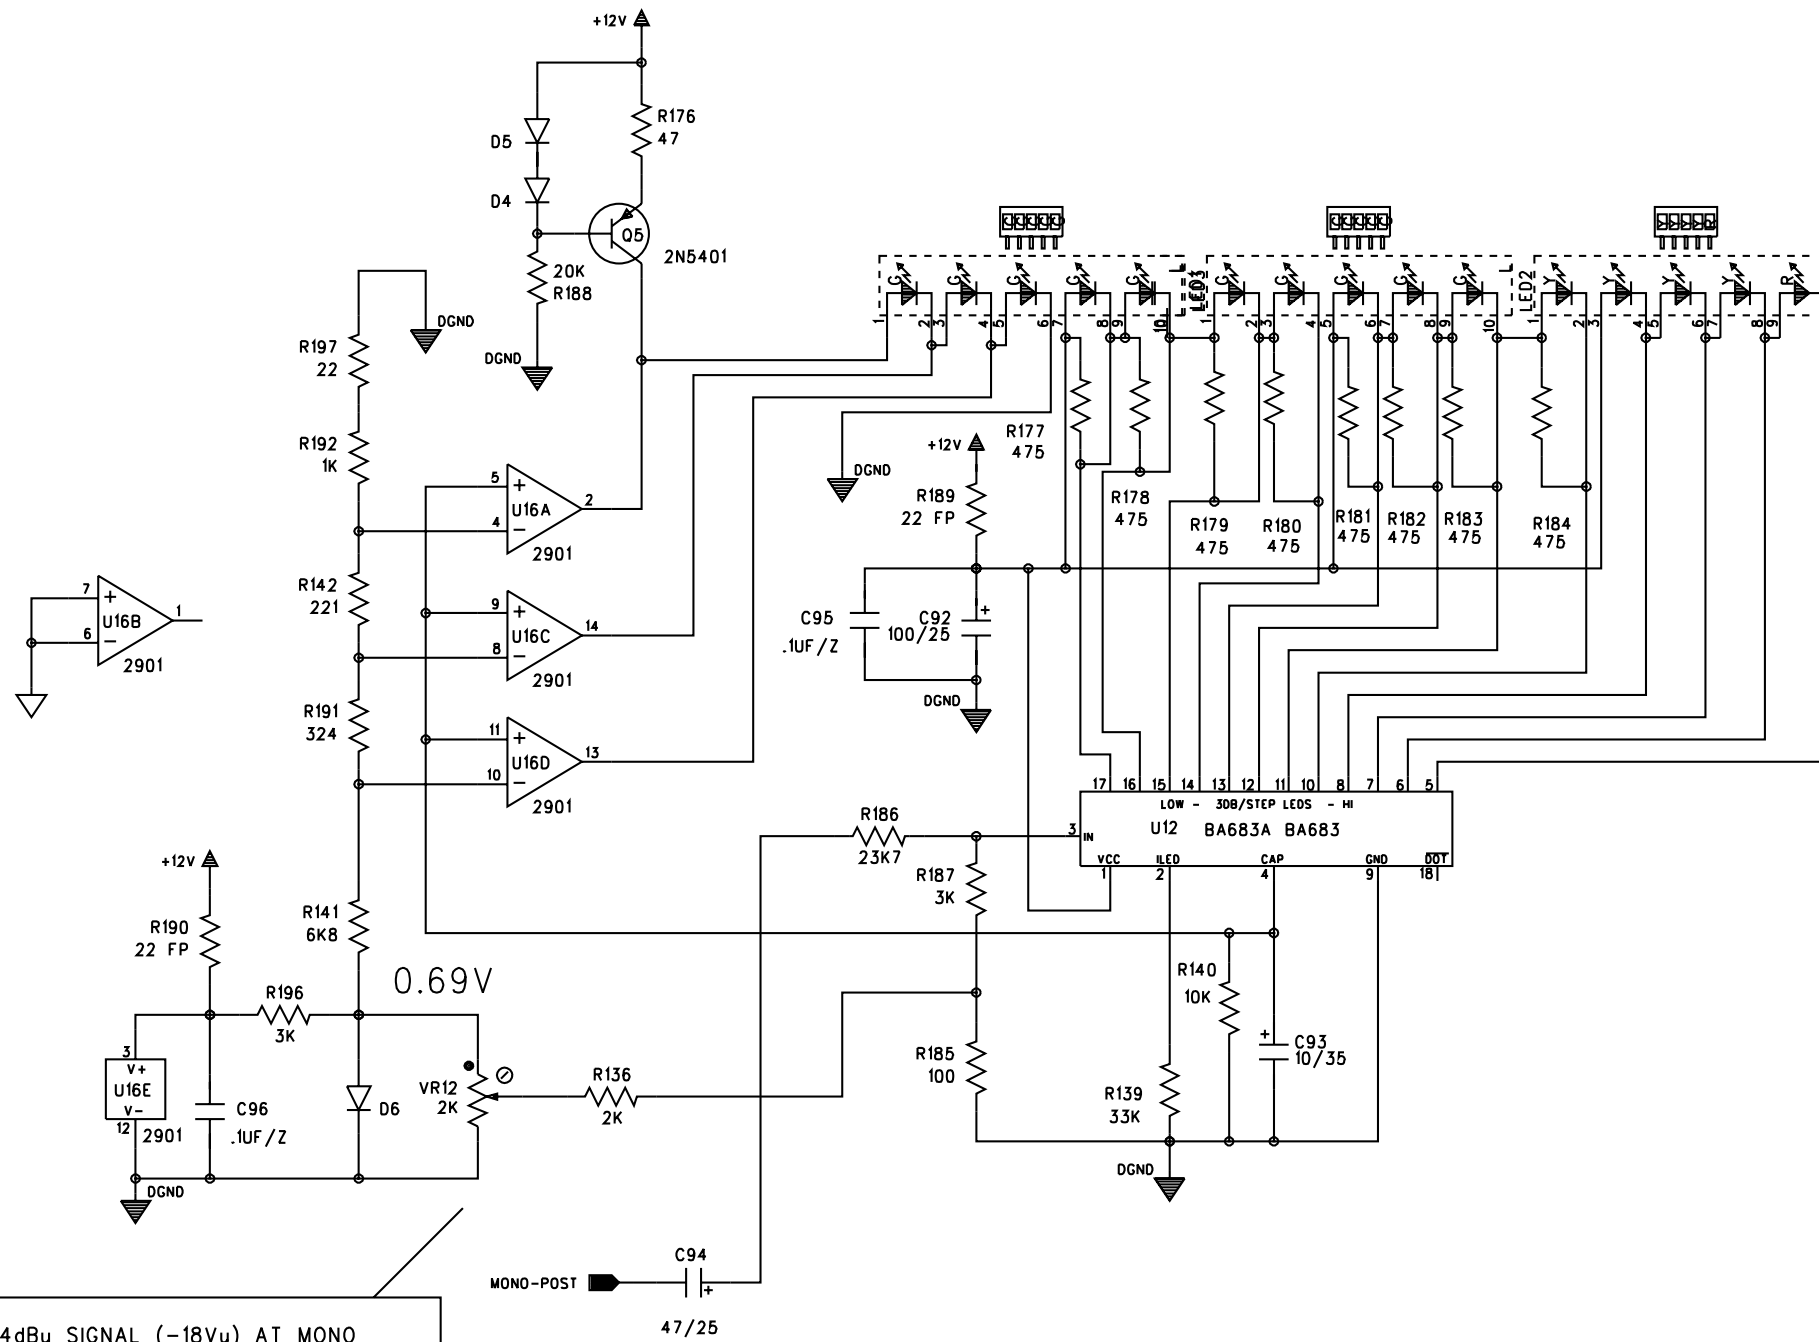

frame size = total number of modules in a console
(inputs + groups + master + etc)

rear

side

console rear-view (enlarged)

X-Four

WITH A -14dBu SIGNAL (-18Vu) AT RIGHT OUTPUT, TRIM SO THE -18Vu LED JUST COMES ON.

WITH A -14dBu SIGNAL (-18V_u) AT MONO OUTPUT, TRIM SO THE -18V_u LED JUST COMES ON.

50-WAY MAIN BUS RIBBON

16-WAY RIBBON LINK

WITH A MEASURED OUTPUT OF -14dB_u (-18V_u) AT THE MATRIX 1 OUTPUT, SOLO THE OUTPUT AND TRIM SO THE -18V_u LED JUST COMES ON.