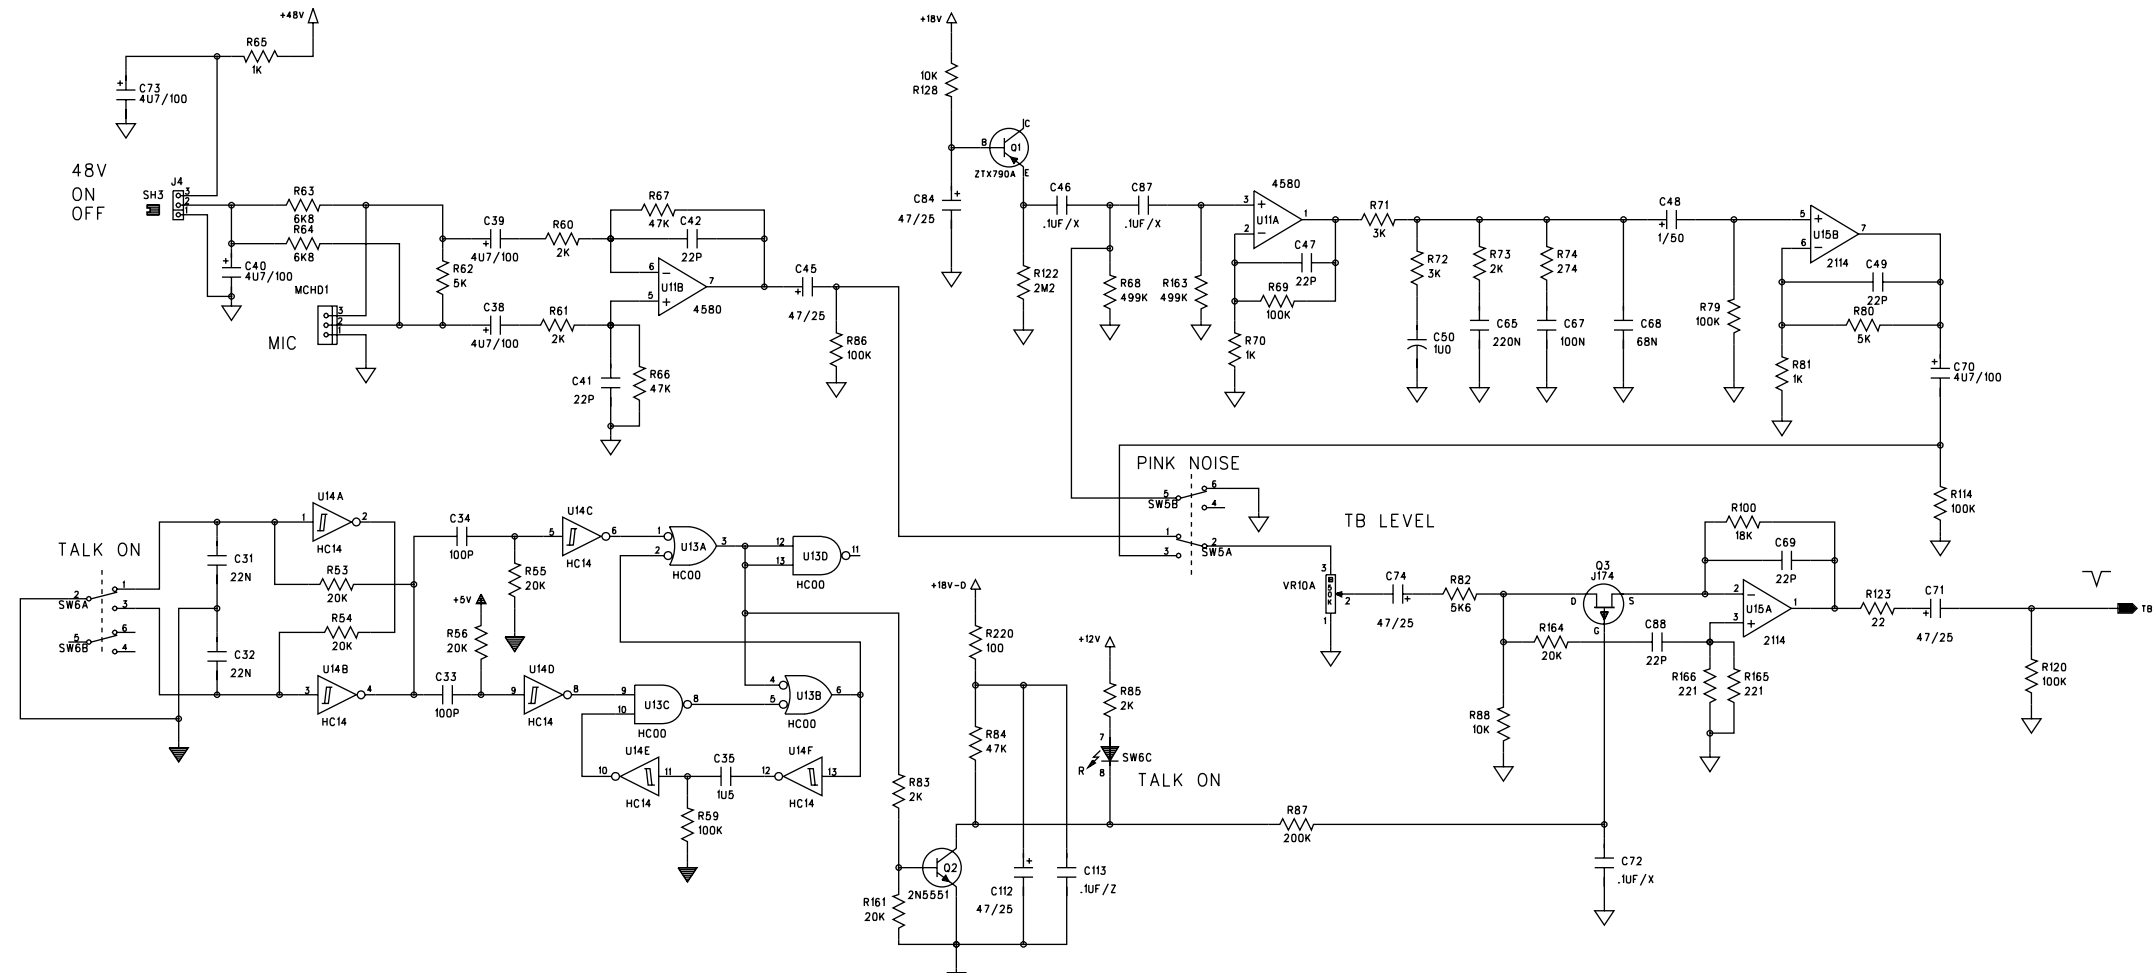

frame size = total number of modules in a console
(inputs + groups + master + etc)

rear

side

console rear-view (enlarged)

X-Four

WITH A -14dBu SIGNAL (-18Vu) AT RIGHT OUTPUT, TRIM SO THE -18Vu LED JUST COMES ON.

WITH A -14dBu SIGNAL (-18V_u) AT MONO OUTPUT, TRIM SO THE -18V_u LED JUST COMES ON.

50-WAY MAIN BUS RIBBON

16-WAY RIBBON LINK

WITH A MEASURED OUTPUT OF -14dB_u (-18V_u) AT THE MATRIX 1 OUTPUT, SOLO THE OUTPUT AND TRIM SO THE -18V_u LED JUST COMES ON.