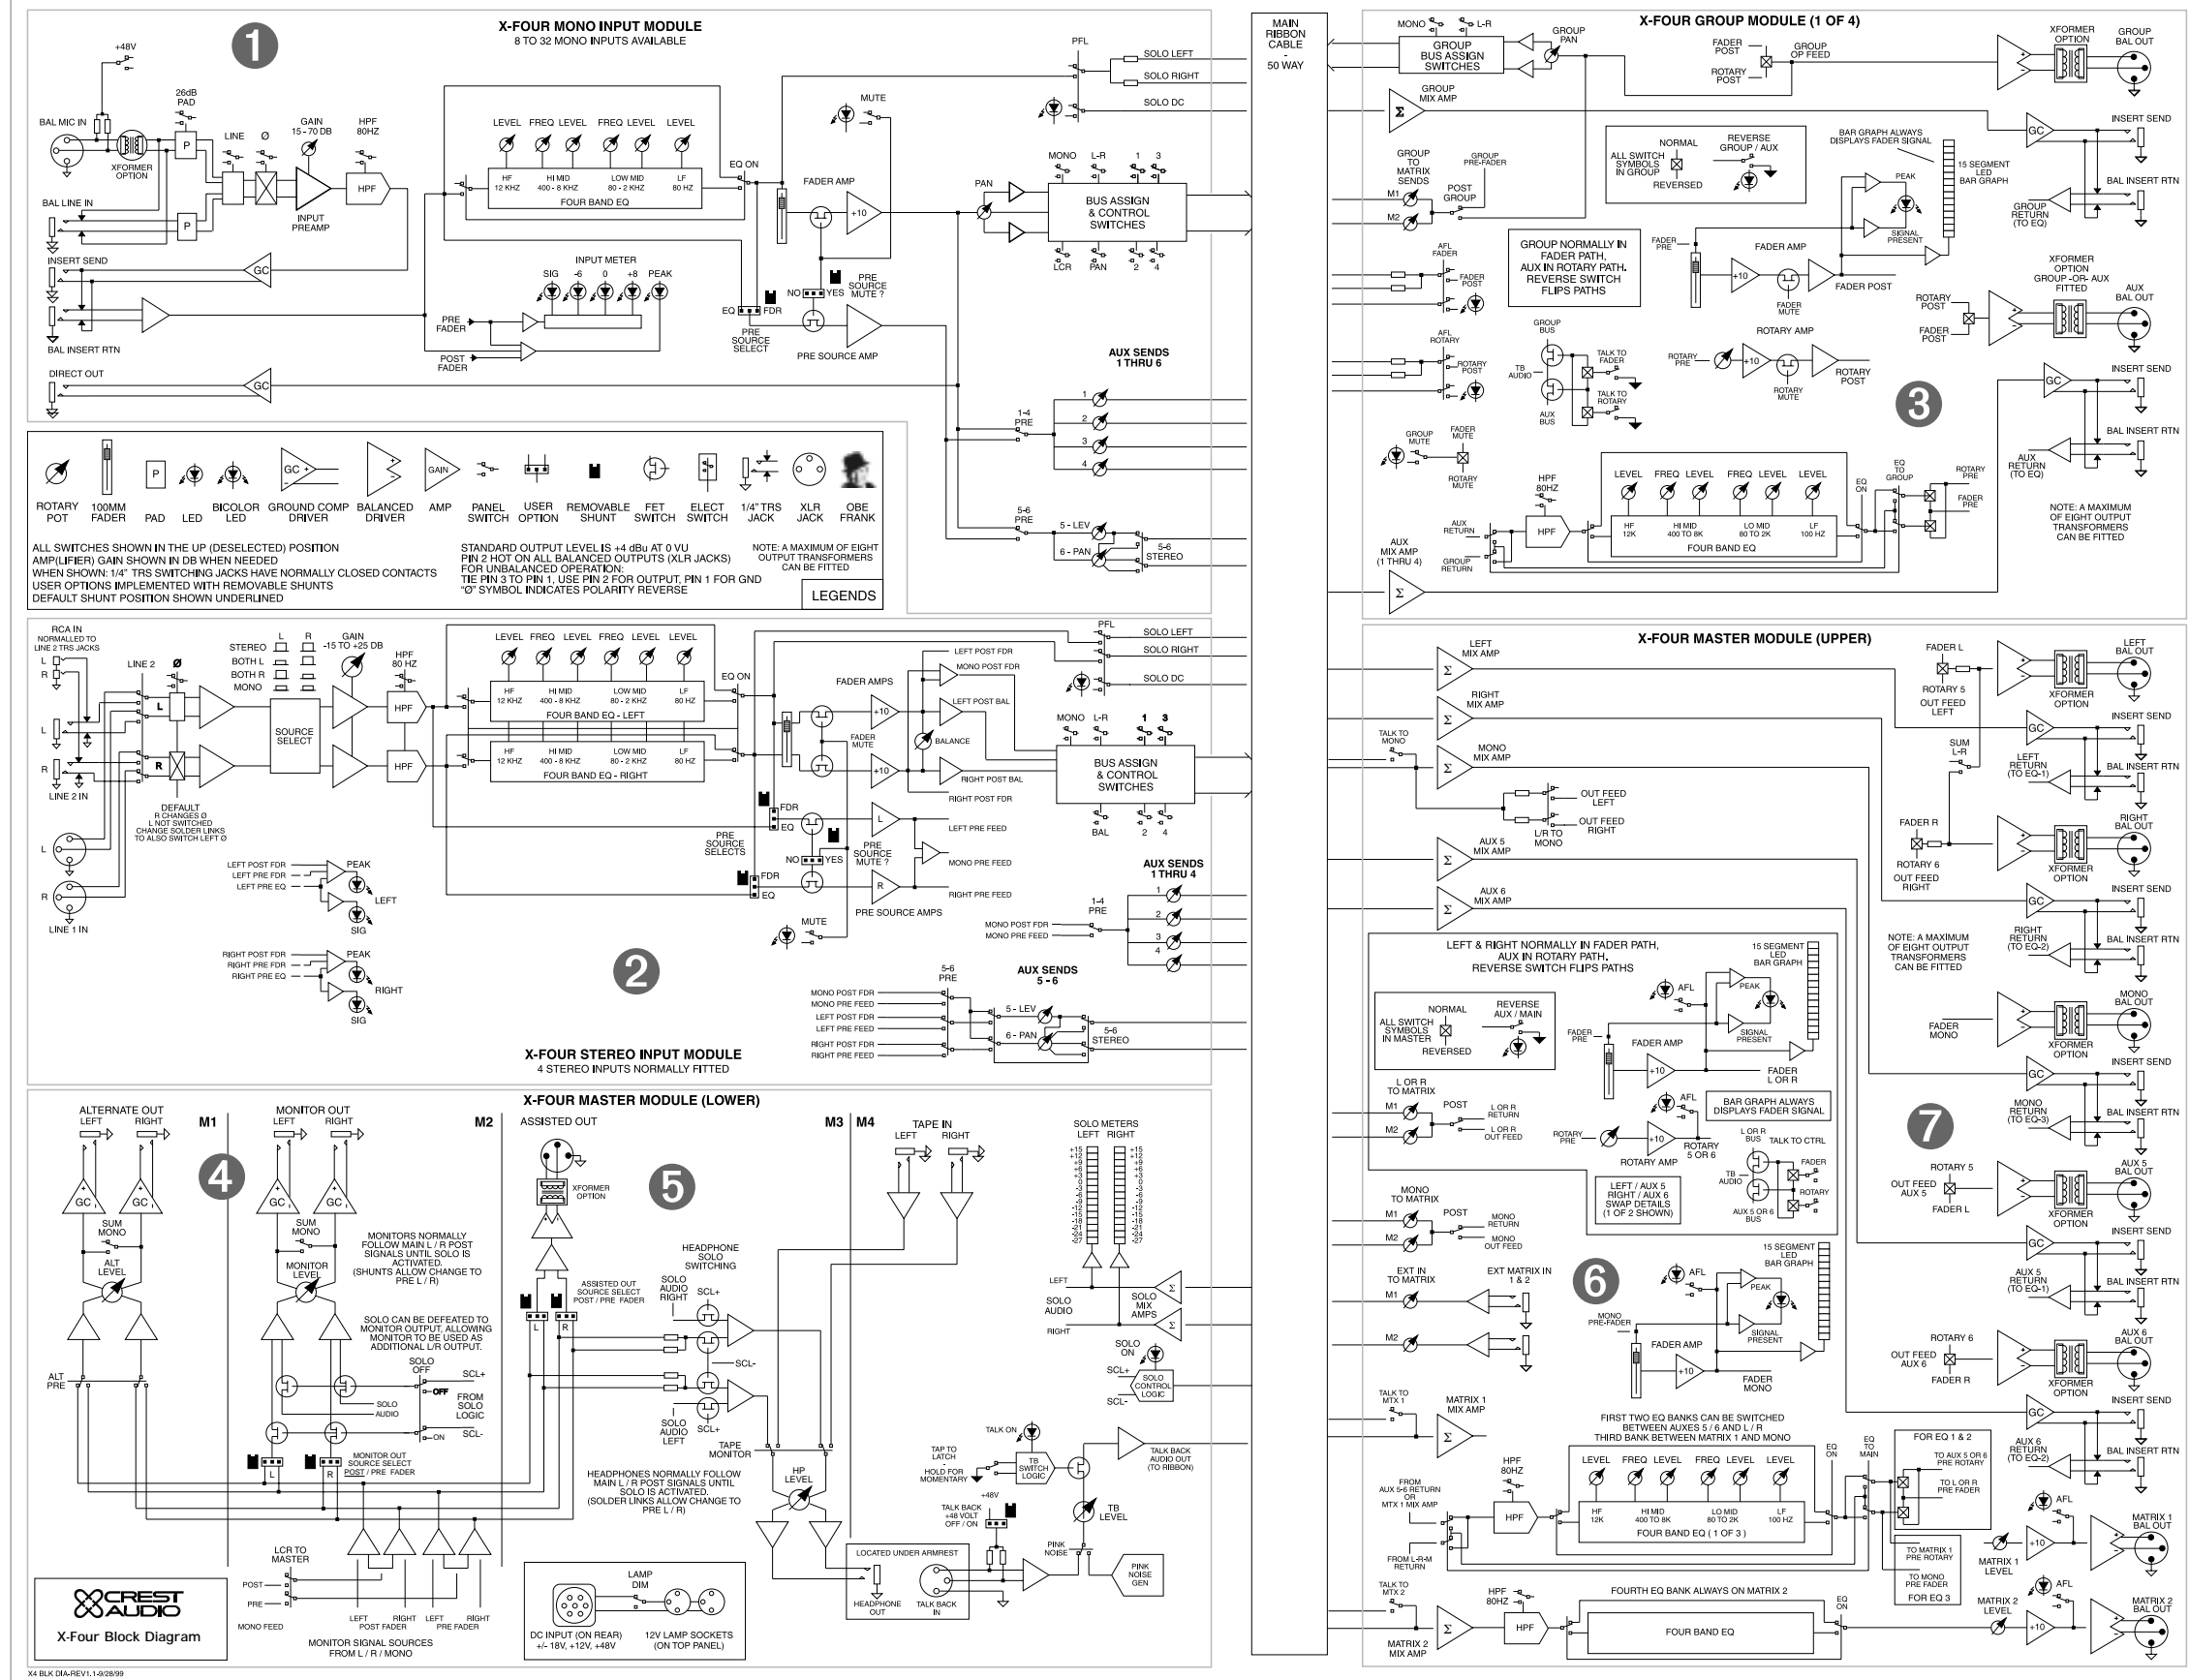

schematics

schematics
block diagrams
rear views
dimensions and weights

X-Four mixing console

mono inputs p. 4

stereo inputs p. 8

groups p. 12

master 1 p. 16

master 2 p. 19

master 3 p. 22

master 4 p. 25

sub modules p. 25

console dimensions and rear-view

top

X-Four

| frame | dimensions | weight |
|-------|-------------------------------------|---------------------|
| 20 | 28 x 26 x 9 in 71 x 66 x 23 cm | 63 lbs 28.6 kg |
| 28 | 38 x 26 x 9 in 96.5 x 66 x 23 cm | 84 lbs 37.8 kg |
| 36 | 48 x 26 x 9 in 122 x 66 x 23 cm | 105 lbs 47.25 kg |
| 44 | 57 x 26 x 9 in 145 x 66 x 23 cm | 126 lbs 57.3 kg |

frame size = total number of modules in a console
(inputs + groups + master + etc)

rear

side

console rear-view (enlarged)

X-Four

WITH A -14dBu SIGNAL (-18Vu) AT RIGHT OUTPUT, TRIM SO THE -18Vu LED JUST COMES ON.

WITH A -14dBu SIGNAL (-18V_u) AT MONO OUTPUT, TRIM SO THE -18V_u LED JUST COMES ON.

50-WAY MAIN BUS RIBBON

16-WAY RIBBON LINK

WITH A MEASURED OUTPUT OF -14dB_u (-18V_u) AT THE MATRIX 1 OUTPUT, SOLO THE OUTPUT AND TRIM SO THE -18V_u LED JUST COMES ON.