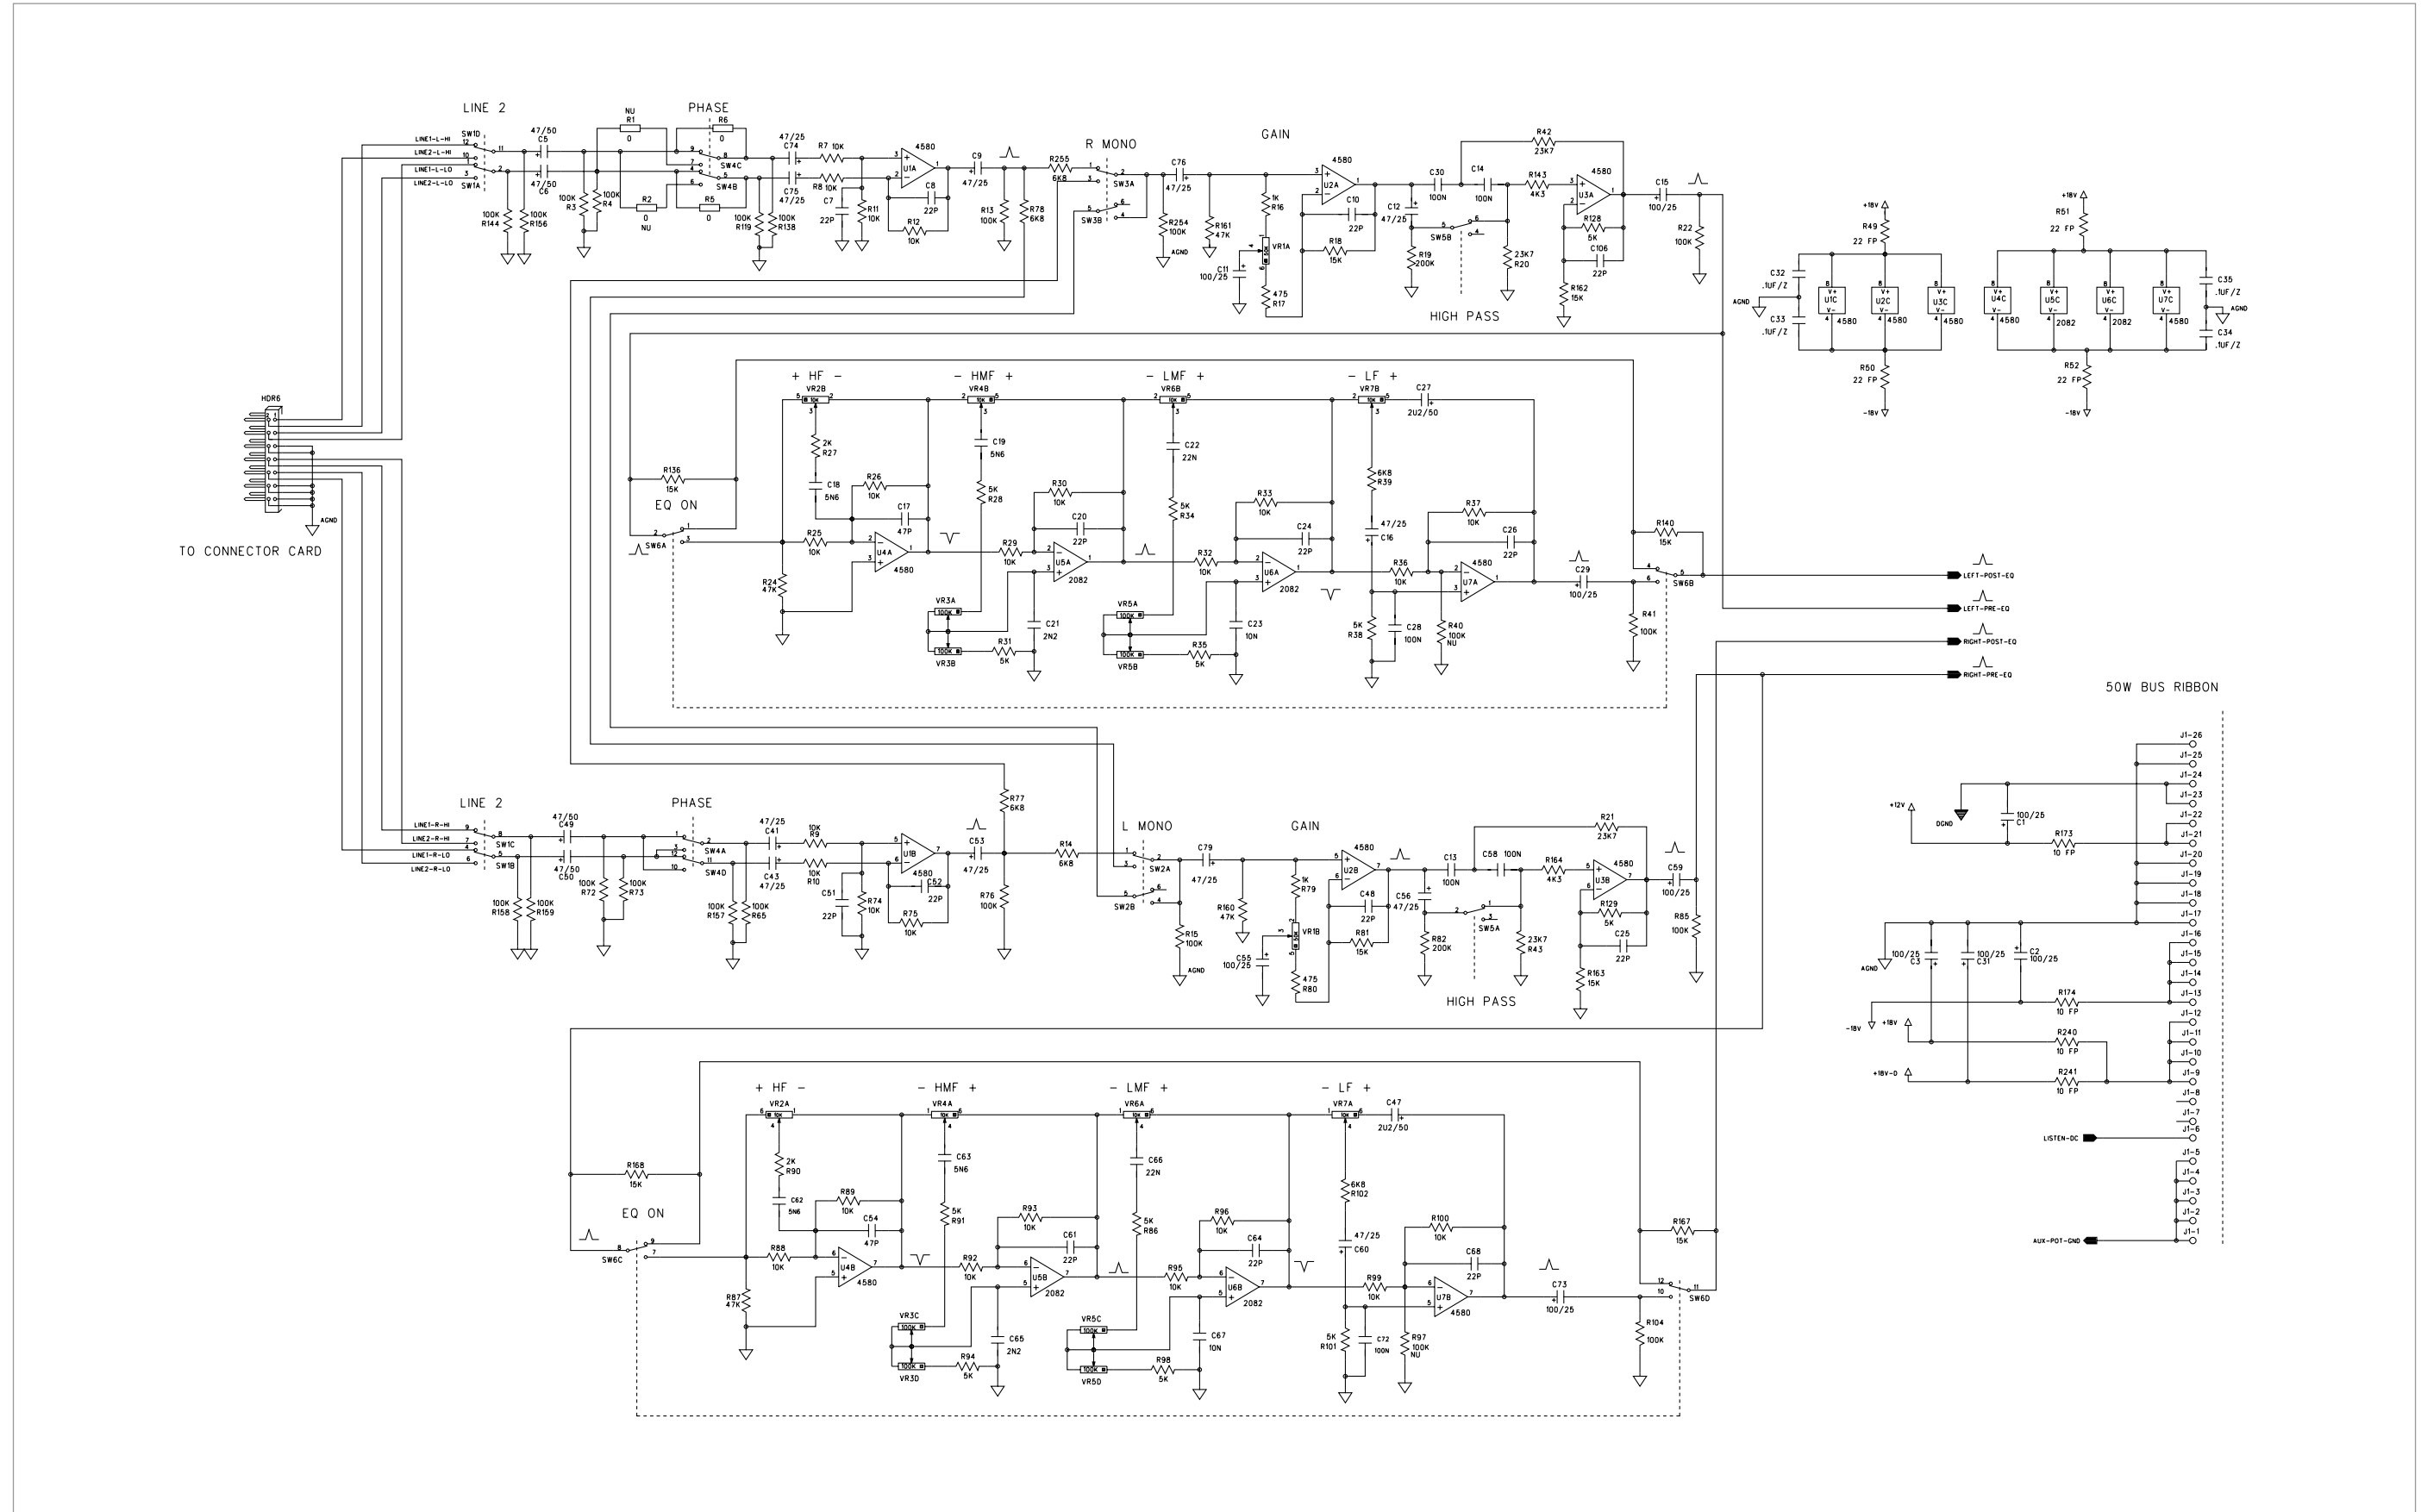

master 3 p. 22

master 4 p. 25

sub modules p. 25

console dimensions and rear-view

top

X-Four

| frame | dimensions | weight |
|-------|-------------------------------------|---------------------|
| 20 | 28 x 26 x 9 in 71 x 66 x 23 cm | 63 lbs 28.6 kg |
| 28 | 38 x 26 x 9 in 96.5 x 66 x 23 cm | 84 lbs 37.8 kg |
| 36 | 48 x 26 x 9 in 122 x 66 x 23 cm | 105 lbs 47.25 kg |
| 44 | 57 x 26 x 9 in 145 x 66 x 23 cm | 126 lbs 57.3 kg |

frame size = total number of modules in a console
(inputs + groups + master + etc)

rear

side

console rear-view (enlarged)

X-Four

WITH A -14dBu SIGNAL (-18Vu) AT RIGHT OUTPUT, TRIM SO THE -18Vu LED JUST COMES ON.

WITH A -14dBu SIGNAL (-18V_u) AT MONO OUTPUT, TRIM SO THE -18V_u LED JUST COMES ON.

50-WAY MAIN BUS RIBBON

16-WAY RIBBON LINK

WITH A MEASURED OUTPUT OF -14dB_u (-18V_u) AT THE MATRIX 1 OUTPUT, SOLO THE OUTPUT AND TRIM SO THE -18V_u LED JUST COMES ON.