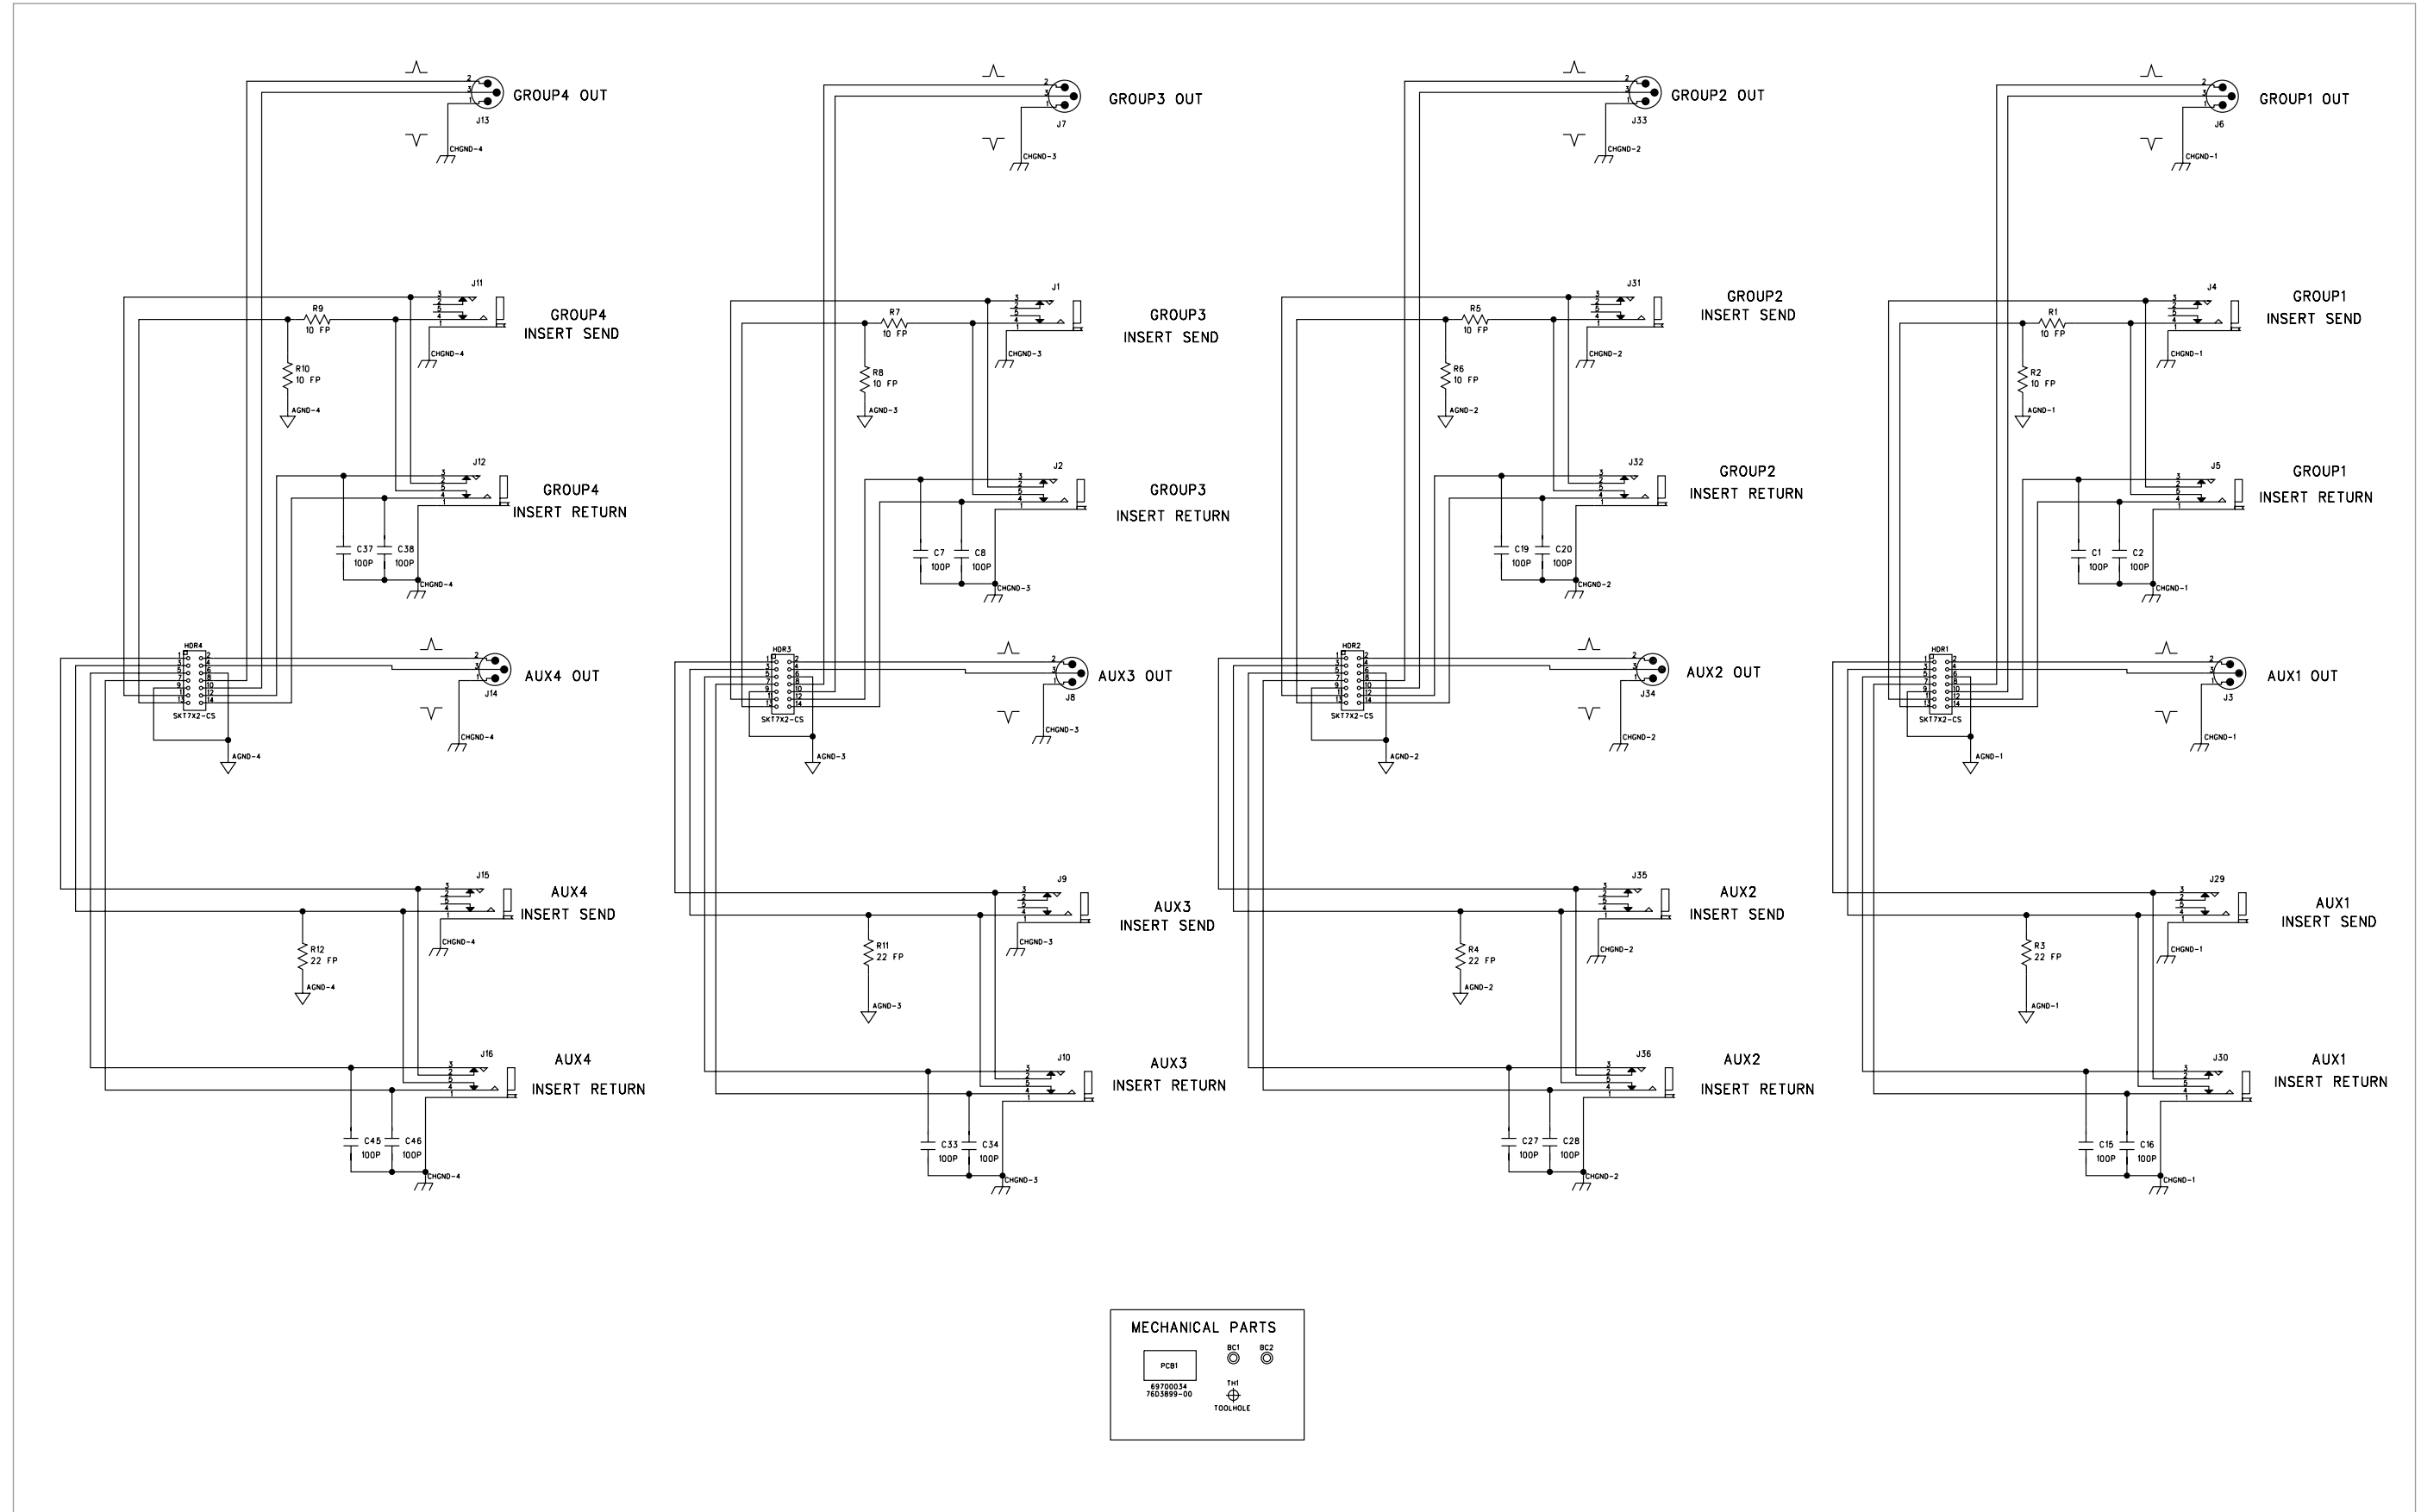

master 3 p. 22

master 4 p. 25

sub modules p. 25

console dimensions and rear-view

top

X-Four

| frame | dimensions | weight |
|-------|-------------------------------------|---------------------|
| 20 | 28 x 26 x 9 in 71 x 66 x 23 cm | 63 lbs 28.6 kg |
| 28 | 38 x 26 x 9 in 96.5 x 66 x 23 cm | 84 lbs 37.8 kg |
| 36 | 48 x 26 x 9 in 122 x 66 x 23 cm | 105 lbs 47.25 kg |
| 44 | 57 x 26 x 9 in 145 x 66 x 23 cm | 126 lbs 57.3 kg |

frame size = total number of modules in a console
(inputs + groups + master + etc)

rear

side

console rear-view (enlarged)

X-Four

WITH A -14dBu SIGNAL (-18Vu) AT RIGHT OUTPUT, TRIM SO THE -18Vu LED JUST COMES ON.

WITH A -14dBu SIGNAL (-18V_u) AT MONO OUTPUT, TRIM SO THE -18V_u LED JUST COMES ON.

50-WAY MAIN BUS RIBBON

16-WAY RIBBON LINK

WITH A MEASURED OUTPUT OF -14dB_u (-18V_u) AT THE MATRIX 1 OUTPUT, SOLO THE OUTPUT AND TRIM SO THE -18V_u LED JUST COMES ON.