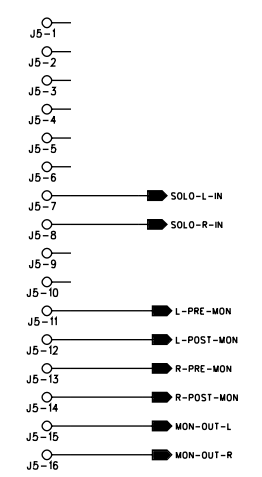

schematics

schematics
block diagrams
rear views
dimensions and weights

X-Four mixing console

mono inputs p. 4

stereo inputs p. 8

groups p. 12

master 1 p. 16

master 2 p. 19

master 3 p. 22

master 4 p. 25

sub modules p. 25

console dimensions and rear-view

top

X-Four

| frame | dimensions | weight |
|-------|-------------------------------------|---------------------|
| 20 | 28 x 26 x 9 in 71 x 66 x 23 cm | 63 lbs 28.6 kg |
| 28 | 38 x 26 x 9 in 96.5 x 66 x 23 cm | 84 lbs 37.8 kg |
| 36 | 48 x 26 x 9 in 122 x 66 x 23 cm | 105 lbs 47.25 kg |
| 44 | 57 x 26 x 9 in 145 x 66 x 23 cm | 126 lbs 57.3 kg |

frame size = total number of modules in a console
(inputs + groups + master + etc)

rear

side

console rear-view (enlarged)

X-Four

WITH A -14dBu SIGNAL (-18Vu) AT RIGHT OUTPUT, TRIM SO THE -18Vu LED JUST COMES ON.

WITH A -14dBu SIGNAL (-18V_u) AT MONO OUTPUT, TRIM SO THE -18V_u LED JUST COMES ON.

50-WAY MAIN BUS RIBBON

16-WAY RIBBON LINK

WITH A MEASURED OUTPUT OF -14dB_u (-18V_u) AT THE MATRIX 1 OUTPUT, SOLO THE OUTPUT AND TRIM SO THE -18V_u LED JUST COMES ON.