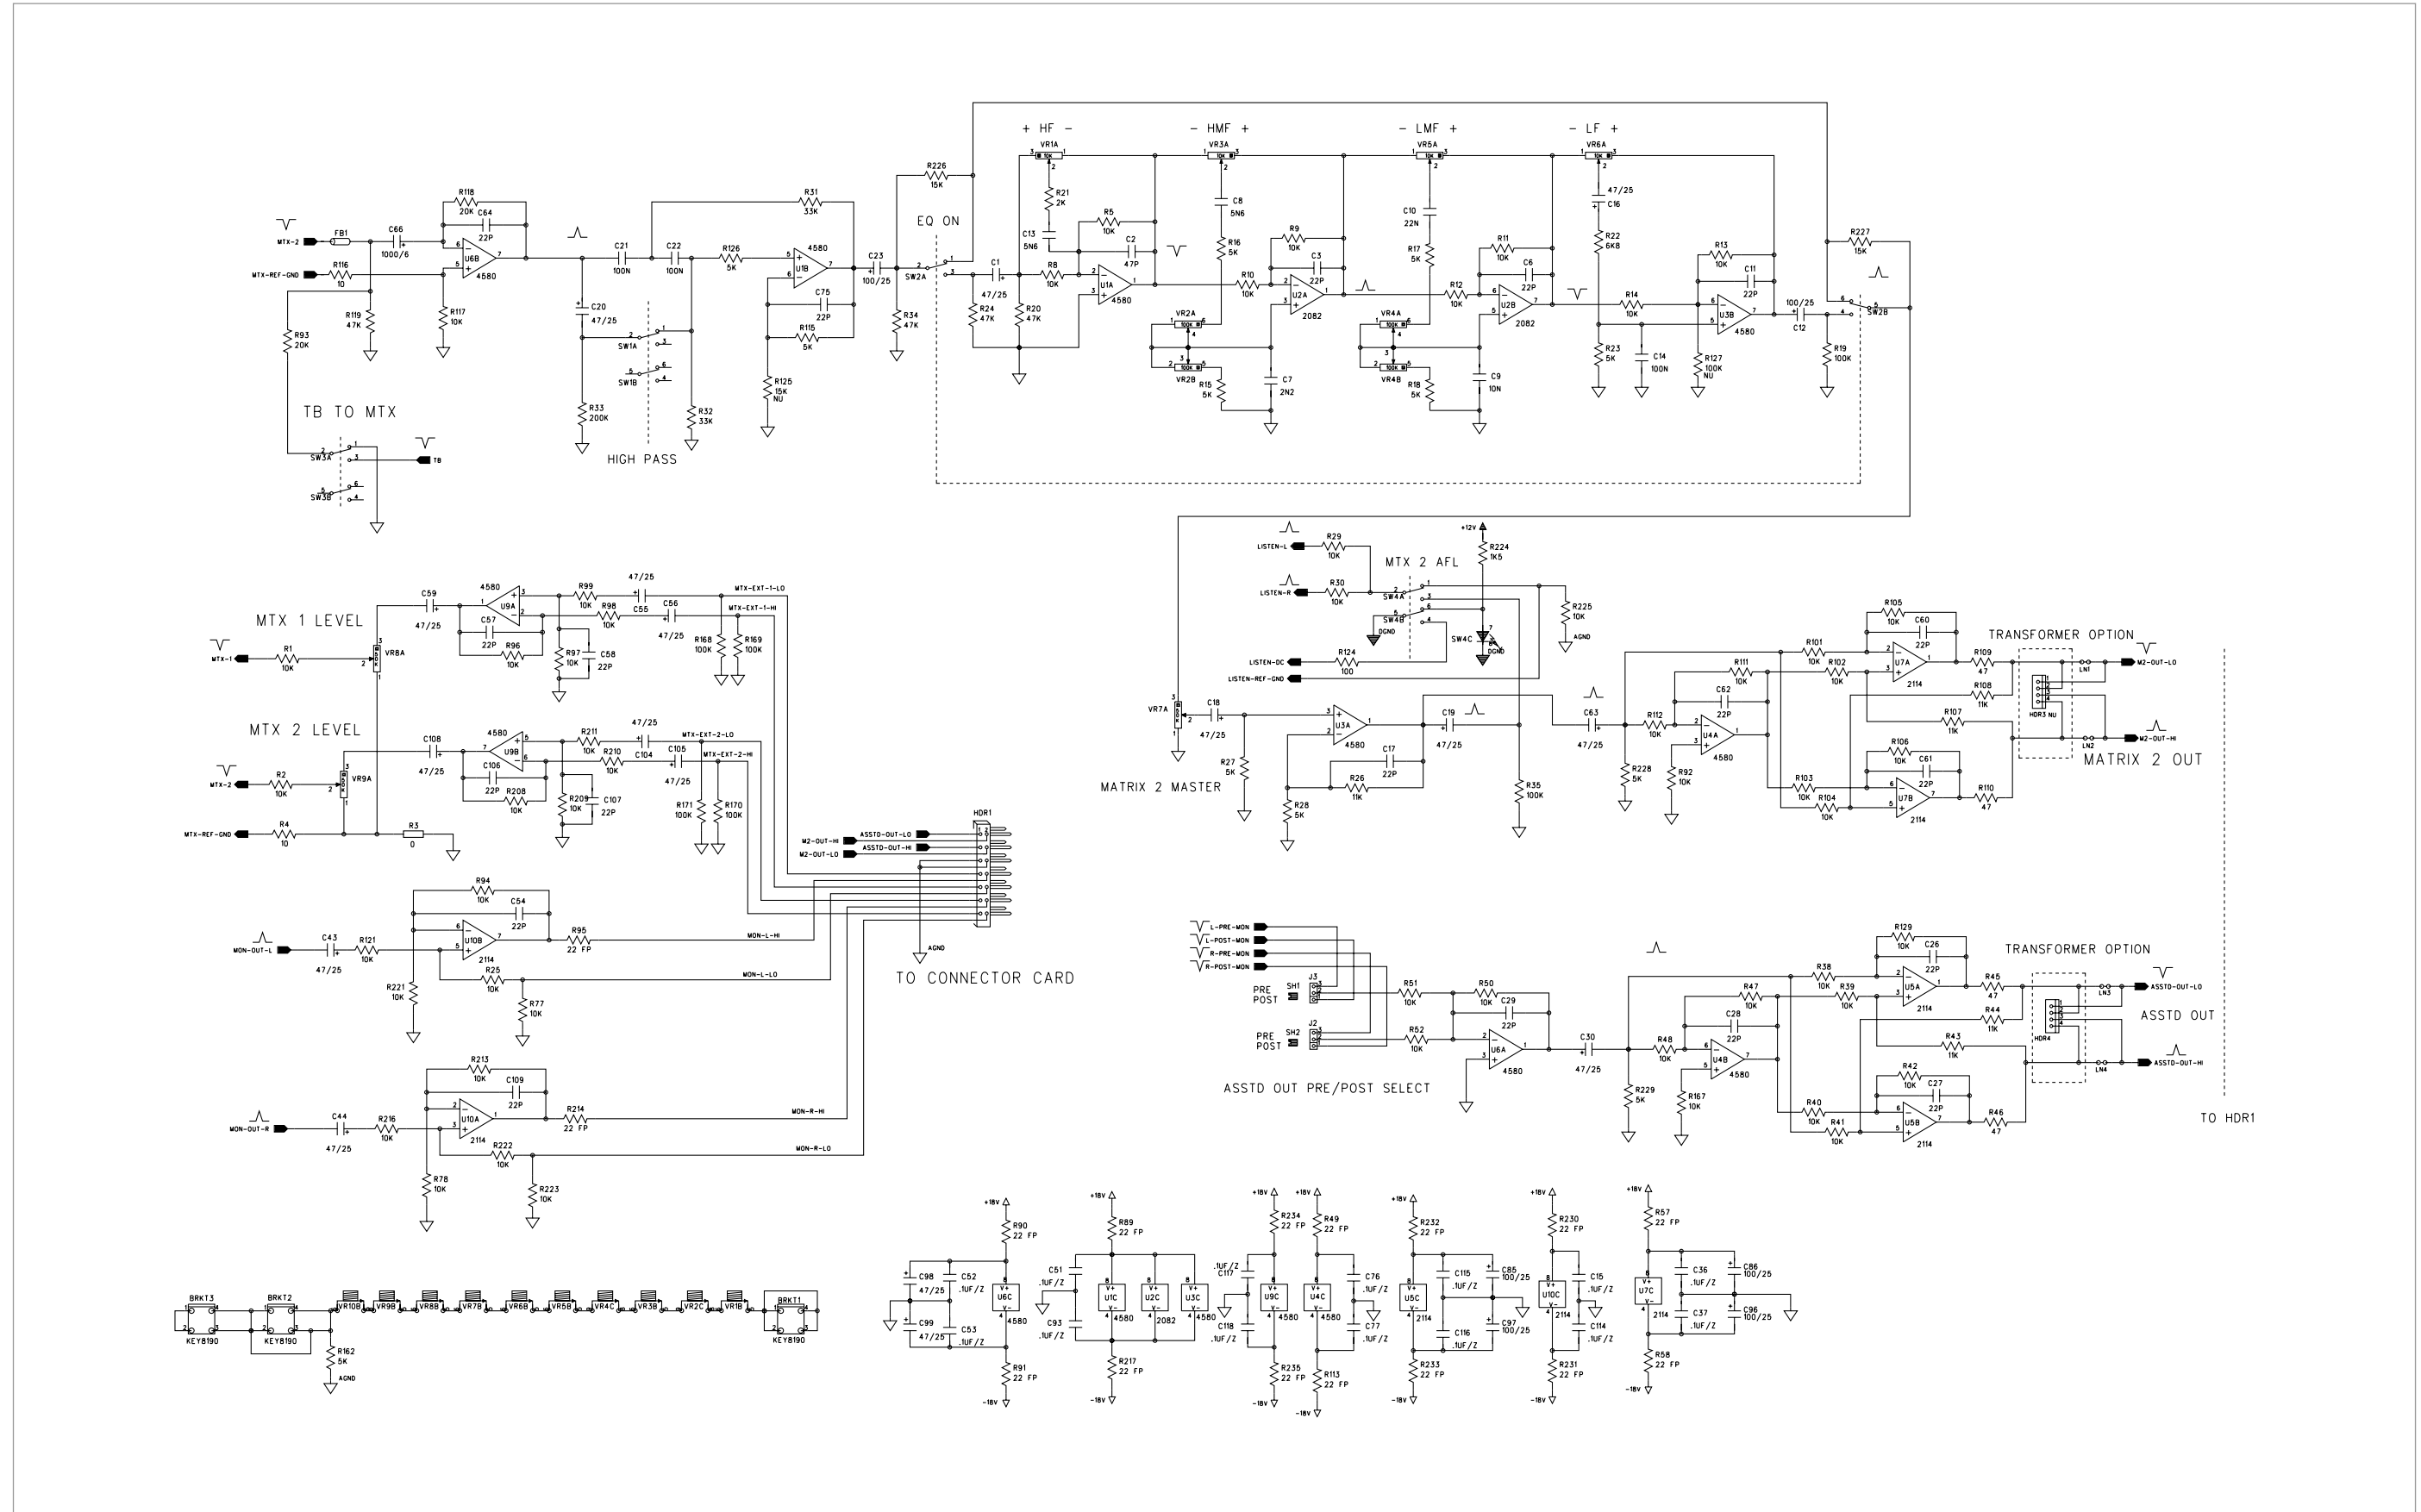

master 3 p. 22

master 4 p. 25

sub modules p. 25

console dimensions and rear-view

top

X-Four

| frame | dimensions | weight |
|-------|-------------------------------------|---------------------|
| 20 | 28 x 26 x 9 in 71 x 66 x 23 cm | 63 lbs 28.6 kg |
| 28 | 38 x 26 x 9 in 96.5 x 66 x 23 cm | 84 lbs 37.8 kg |
| 36 | 48 x 26 x 9 in 122 x 66 x 23 cm | 105 lbs 47.25 kg |
| 44 | 57 x 26 x 9 in 145 x 66 x 23 cm | 126 lbs 57.3 kg |

frame size = total number of modules in a console
(inputs + groups + master + etc)

rear

side

console rear-view (enlarged)

X-Four

WITH A -14dBu SIGNAL (-18Vu) AT RIGHT OUTPUT, TRIM SO THE -18Vu LED JUST COMES ON.

WITH A -14dBu SIGNAL (-18V_u) AT MONO OUTPUT, TRIM SO THE -18V_u LED JUST COMES ON.

50-WAY MAIN BUS RIBBON

16-WAY RIBBON LINK

WITH A MEASURED OUTPUT OF -14dB_u (-18V_u) AT THE MATRIX 1 OUTPUT, SOLO THE OUTPUT AND TRIM SO THE -18V_u LED JUST COMES ON.