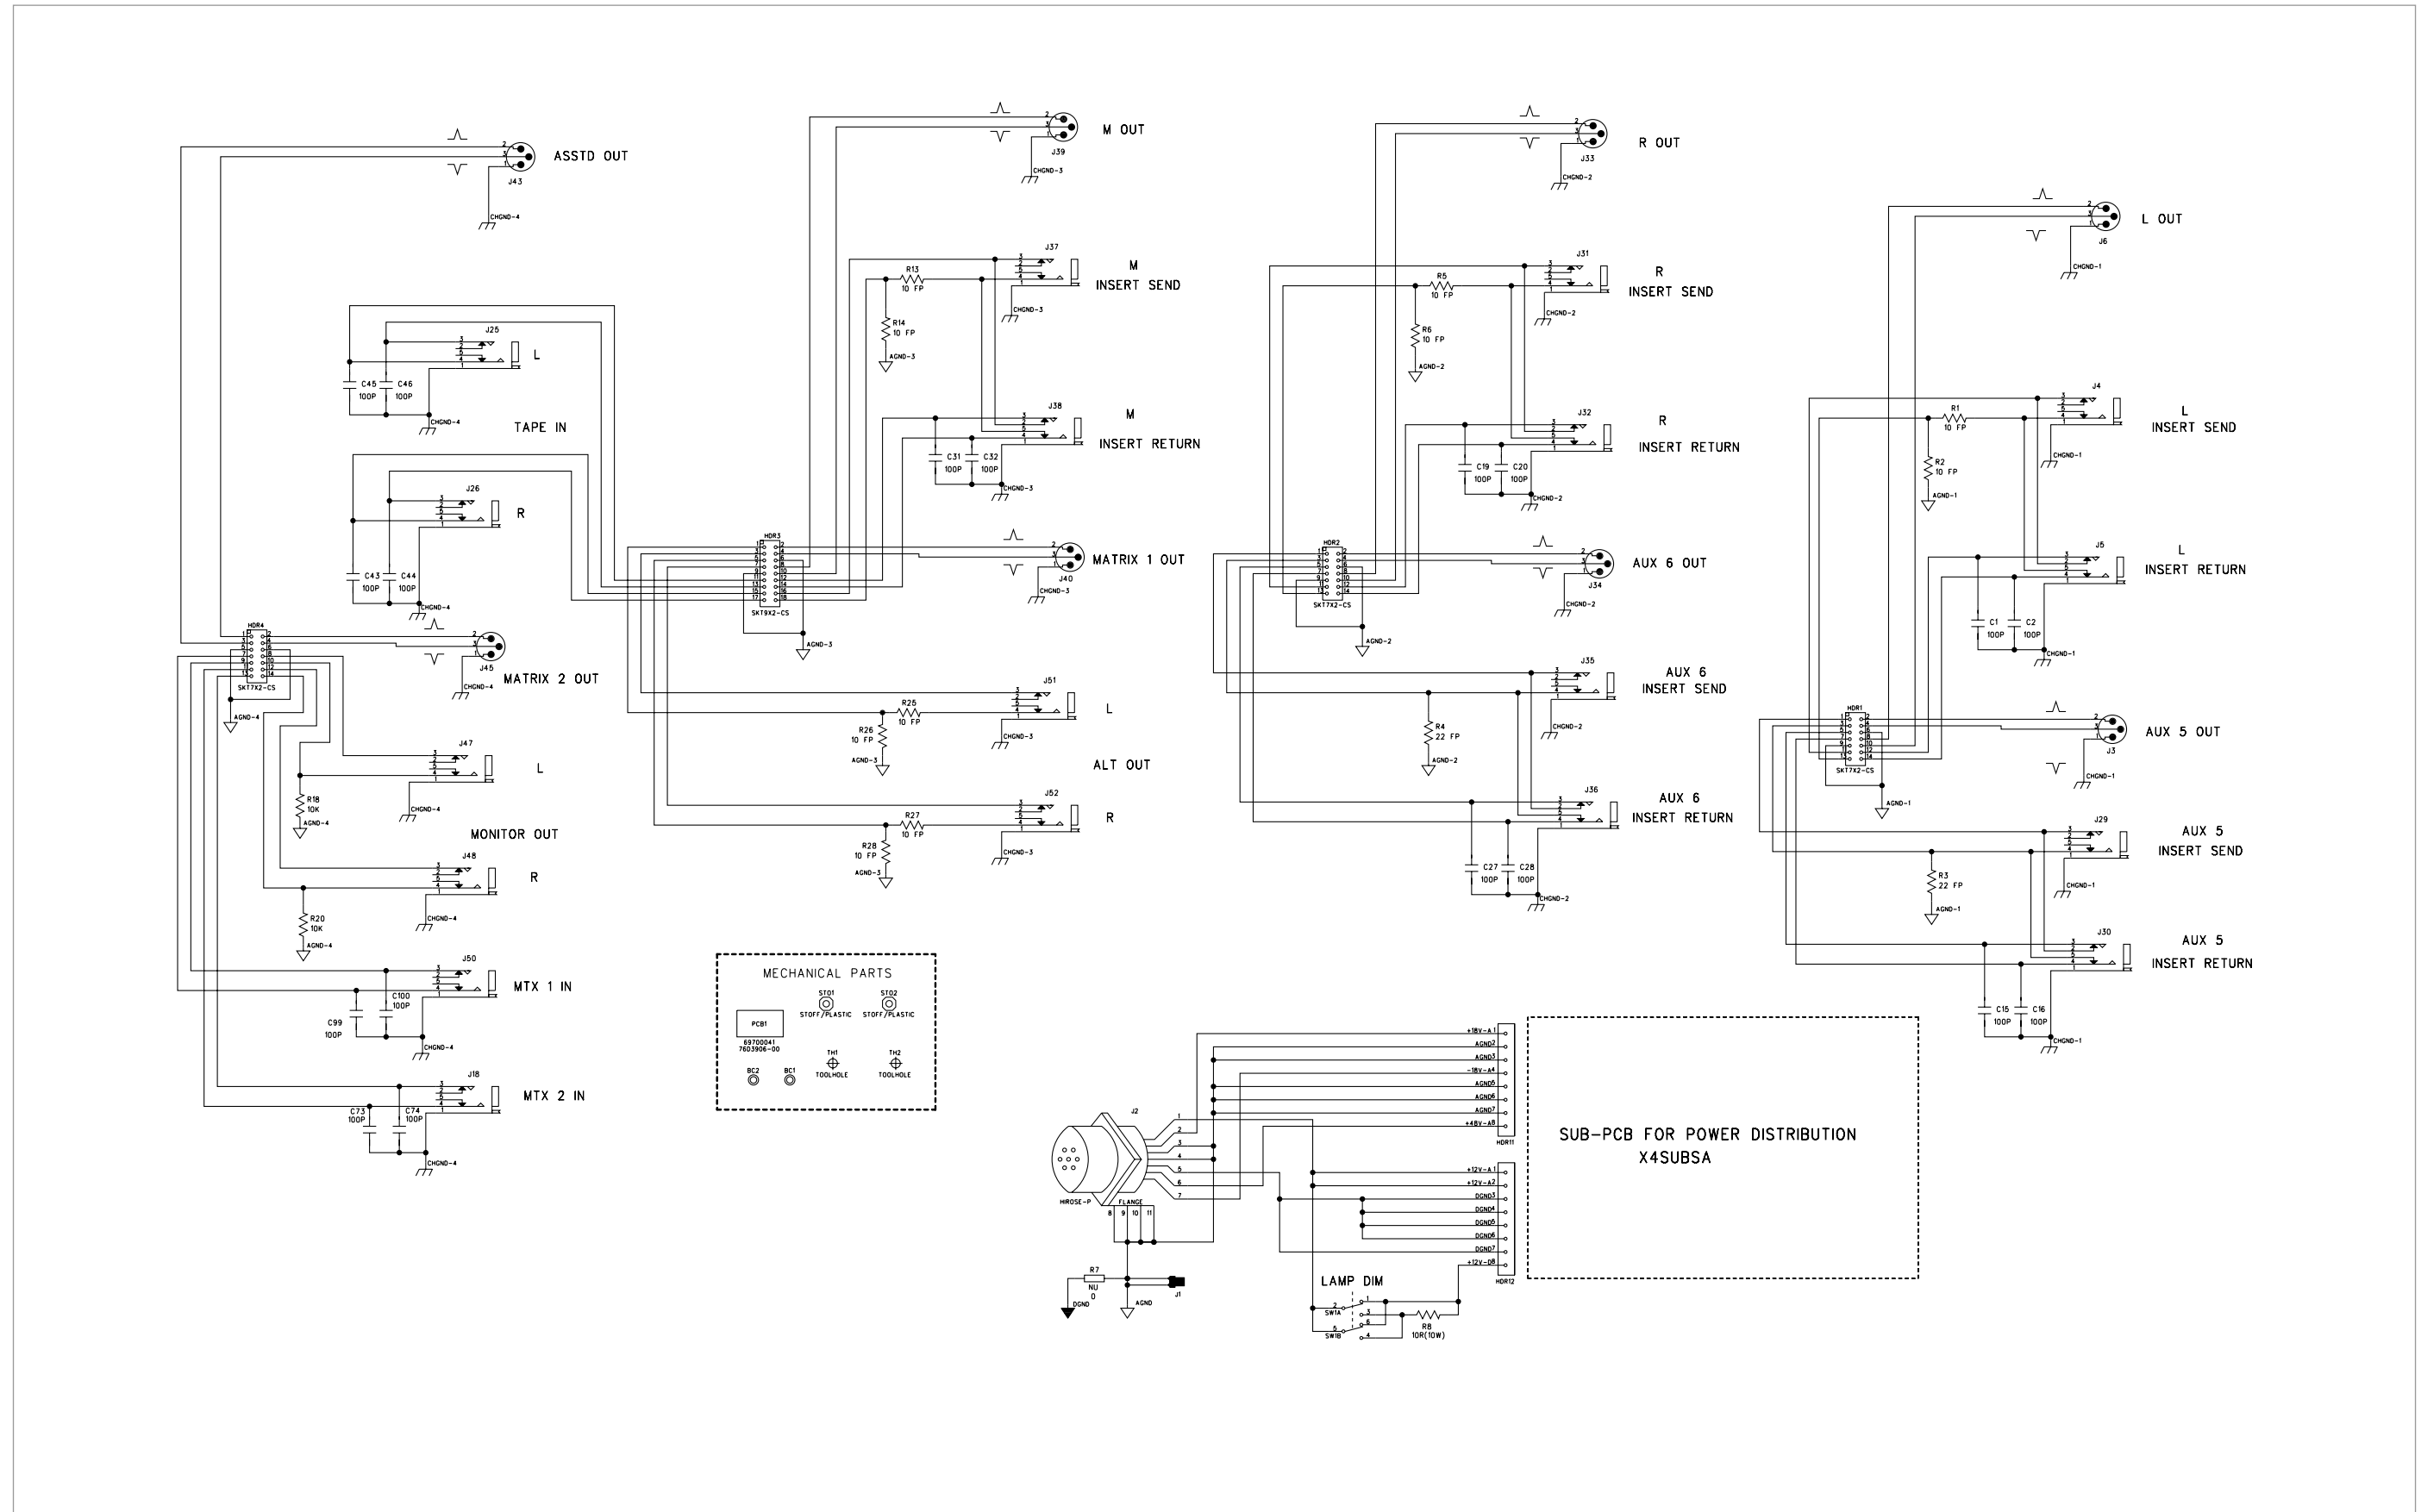

frame size = total number of modules in a console
(inputs + groups + master + etc)

rear

side

console rear-view (enlarged)

X-Four

WITH A -14dBu SIGNAL (-18Vu) AT RIGHT OUTPUT, TRIM SO THE -18Vu LED JUST COMES ON.

WITH A -14dBu SIGNAL (-18V_u) AT MONO OUTPUT, TRIM SO THE -18V_u LED JUST COMES ON.

50-WAY MAIN BUS RIBBON

16-WAY RIBBON LINK

WITH A MEASURED OUTPUT OF -14dB_u (-18V_u) AT THE MATRIX 1 OUTPUT, SOLO THE OUTPUT AND TRIM SO THE -18V_u LED JUST COMES ON.