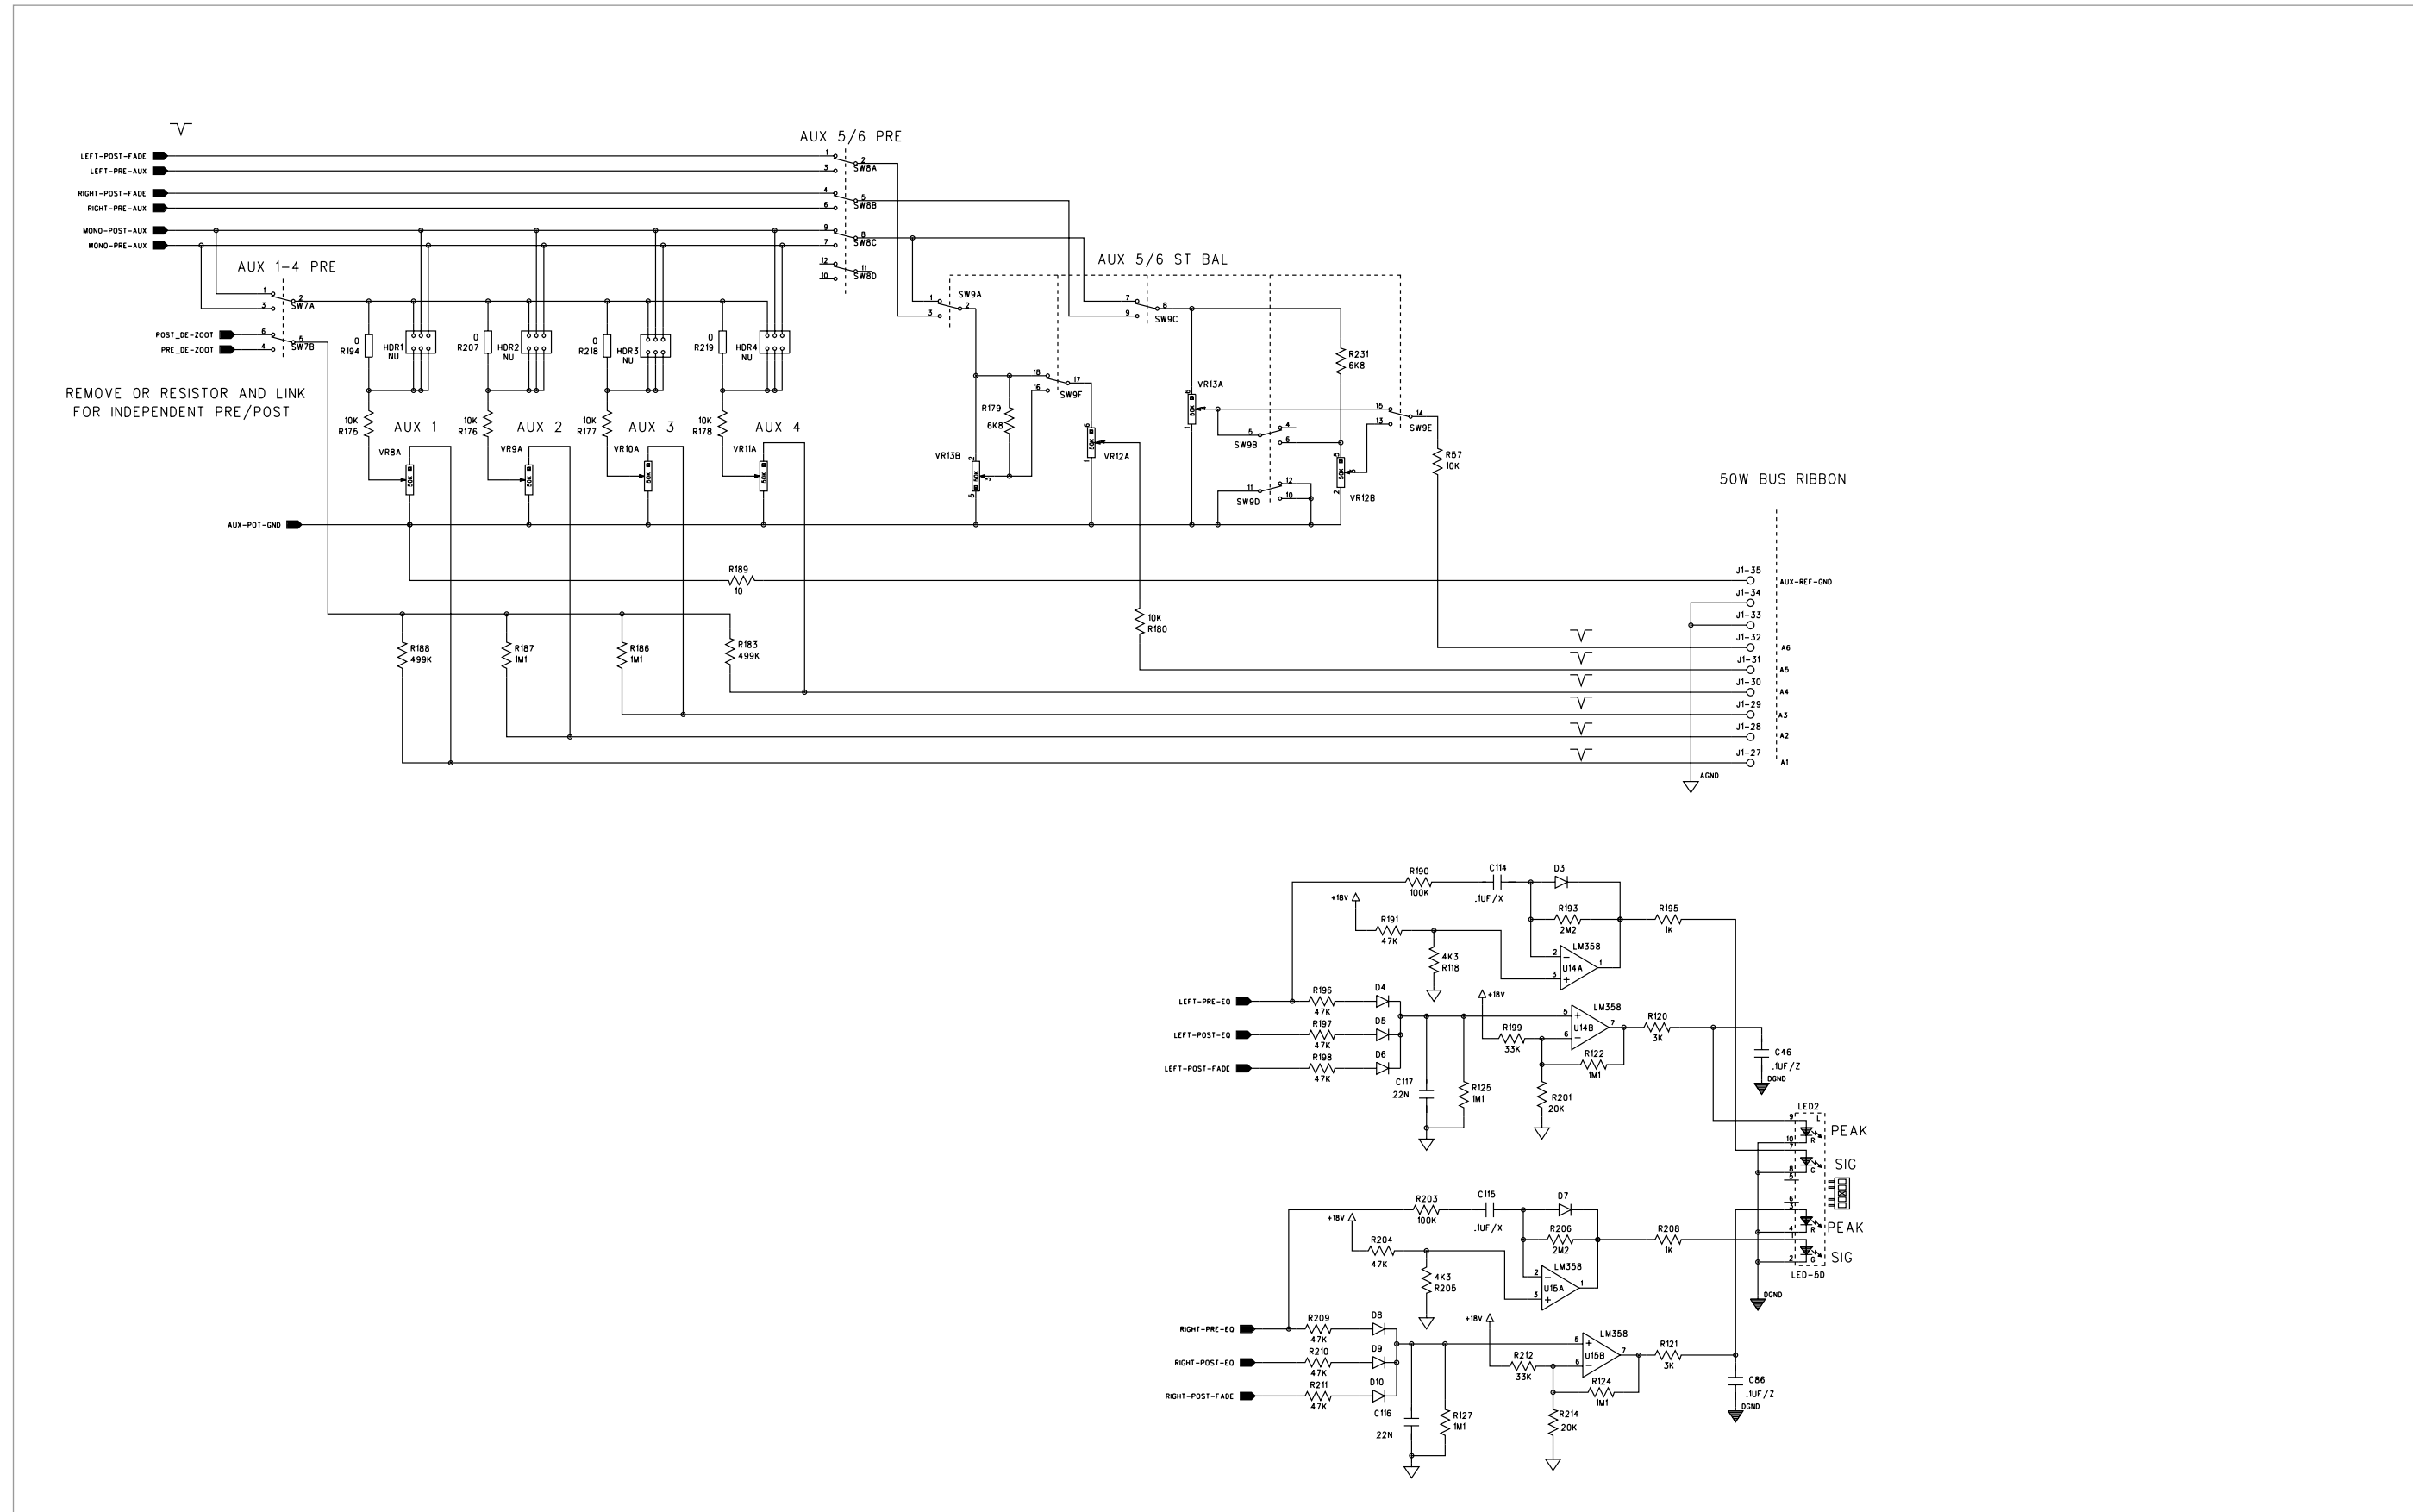

master 3 p. 22

master 4 p. 25

sub modules p. 25

console dimensions and rear-view

top

X-Four

| frame | dimensions | weight |
|-------|-------------------------------------|---------------------|
| 20 | 28 x 26 x 9 in 71 x 66 x 23 cm | 63 lbs 28.6 kg |
| 28 | 38 x 26 x 9 in 96.5 x 66 x 23 cm | 84 lbs 37.8 kg |
| 36 | 48 x 26 x 9 in 122 x 66 x 23 cm | 105 lbs 47.25 kg |
| 44 | 57 x 26 x 9 in 145 x 66 x 23 cm | 126 lbs 57.3 kg |

frame size = total number of modules in a console
(inputs + groups + master + etc)

rear

side

console rear-view (enlarged)

X-Four

WITH A -14dBu SIGNAL (-18Vu) AT RIGHT OUTPUT, TRIM SO THE -18Vu LED JUST COMES ON.

WITH A -14dBu SIGNAL (-18V_u) AT MONO OUTPUT, TRIM SO THE -18V_u LED JUST COMES ON.

50-WAY MAIN BUS RIBBON

16-WAY RIBBON LINK

WITH A MEASURED OUTPUT OF -14dB_u (-18V_u) AT THE MATRIX 1 OUTPUT, SOLO THE OUTPUT AND TRIM SO THE -18V_u LED JUST COMES ON.