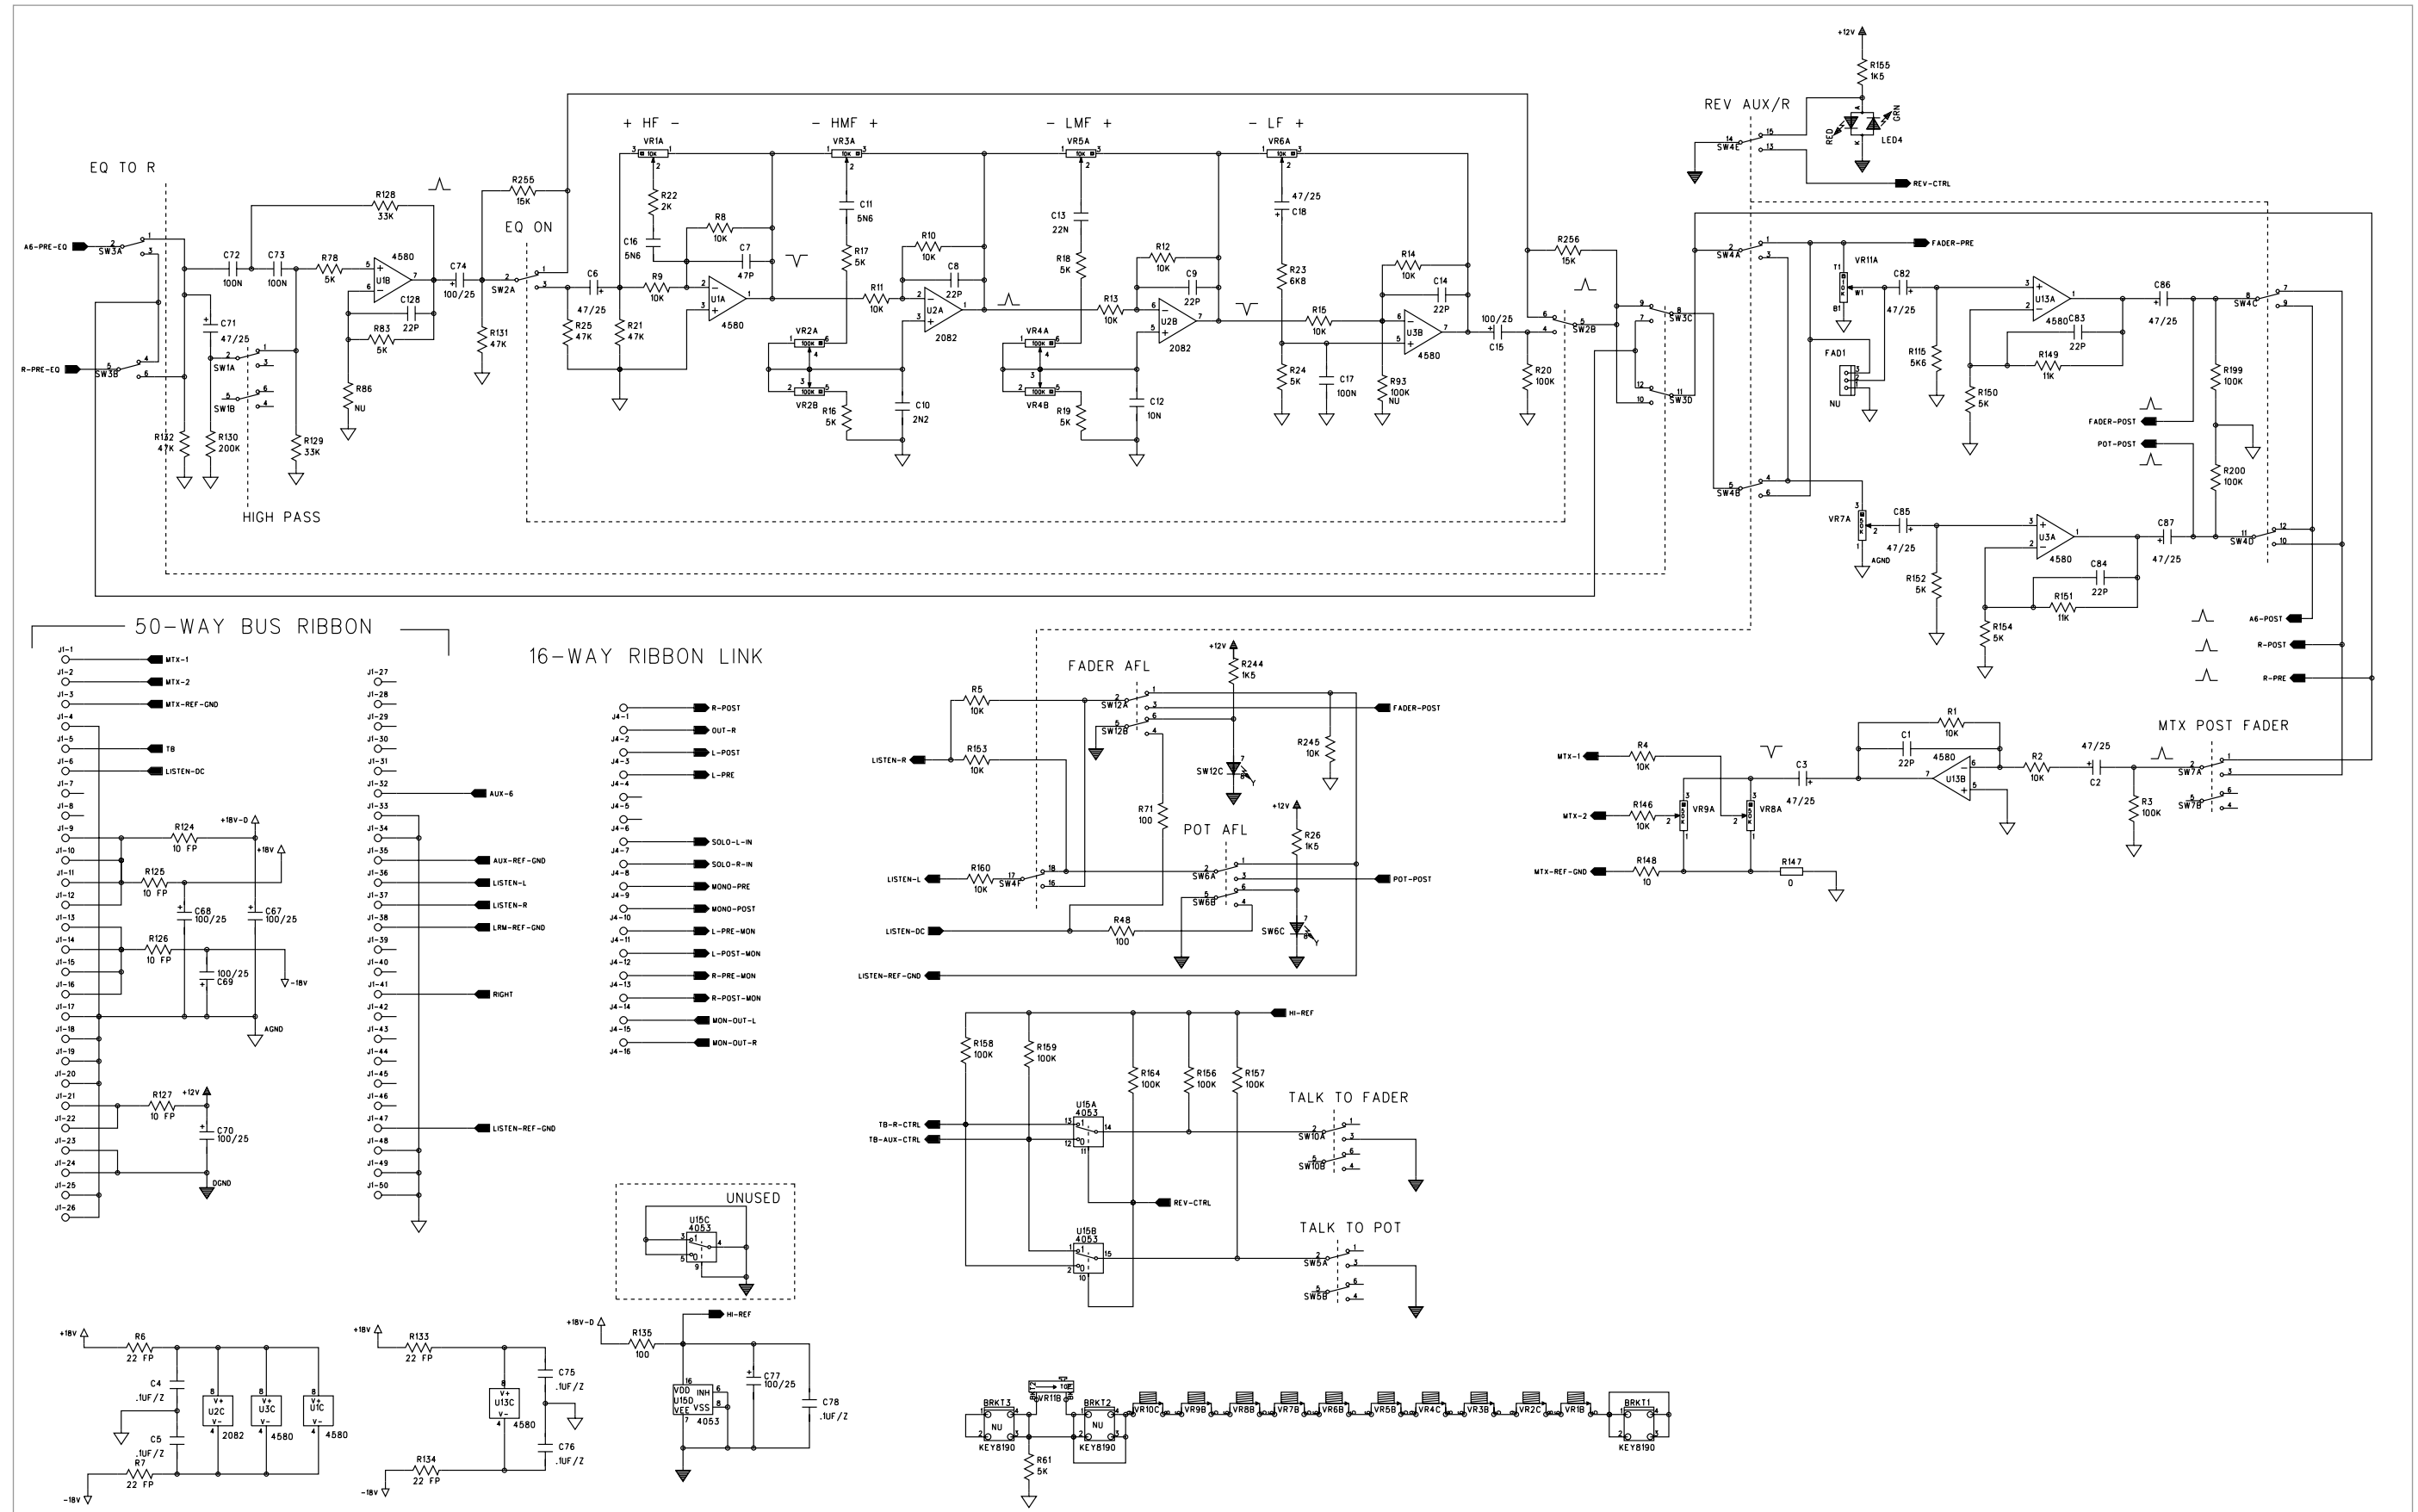

master 3 p. 22

master 4 p. 25

sub modules p. 25

console dimensions and rear-view

top

X-Four

| frame | dimensions | weight |
|-------|-------------------------------------|---------------------|
| 20 | 28 x 26 x 9 in 71 x 66 x 23 cm | 63 lbs 28.6 kg |
| 28 | 38 x 26 x 9 in 96.5 x 66 x 23 cm | 84 lbs 37.8 kg |
| 36 | 48 x 26 x 9 in 122 x 66 x 23 cm | 105 lbs 47.25 kg |
| 44 | 57 x 26 x 9 in 145 x 66 x 23 cm | 126 lbs 57.3 kg |

frame size = total number of modules in a console
(inputs + groups + master + etc)

rear

side

console rear-view (enlarged)

X-Four

WITH A -14dBu SIGNAL (-18Vu) AT RIGHT OUTPUT, TRIM SO THE -18Vu LED JUST COMES ON.

WITH A -14dBu SIGNAL (-18V_u) AT MONO OUTPUT, TRIM SO THE -18V_u LED JUST COMES ON.

50-WAY MAIN BUS RIBBON

16-WAY RIBBON LINK

WITH A MEASURED OUTPUT OF -14dB_u (-18V_u) AT THE MATRIX 1 OUTPUT, SOLO THE OUTPUT AND TRIM SO THE -18V_u LED JUST COMES ON.