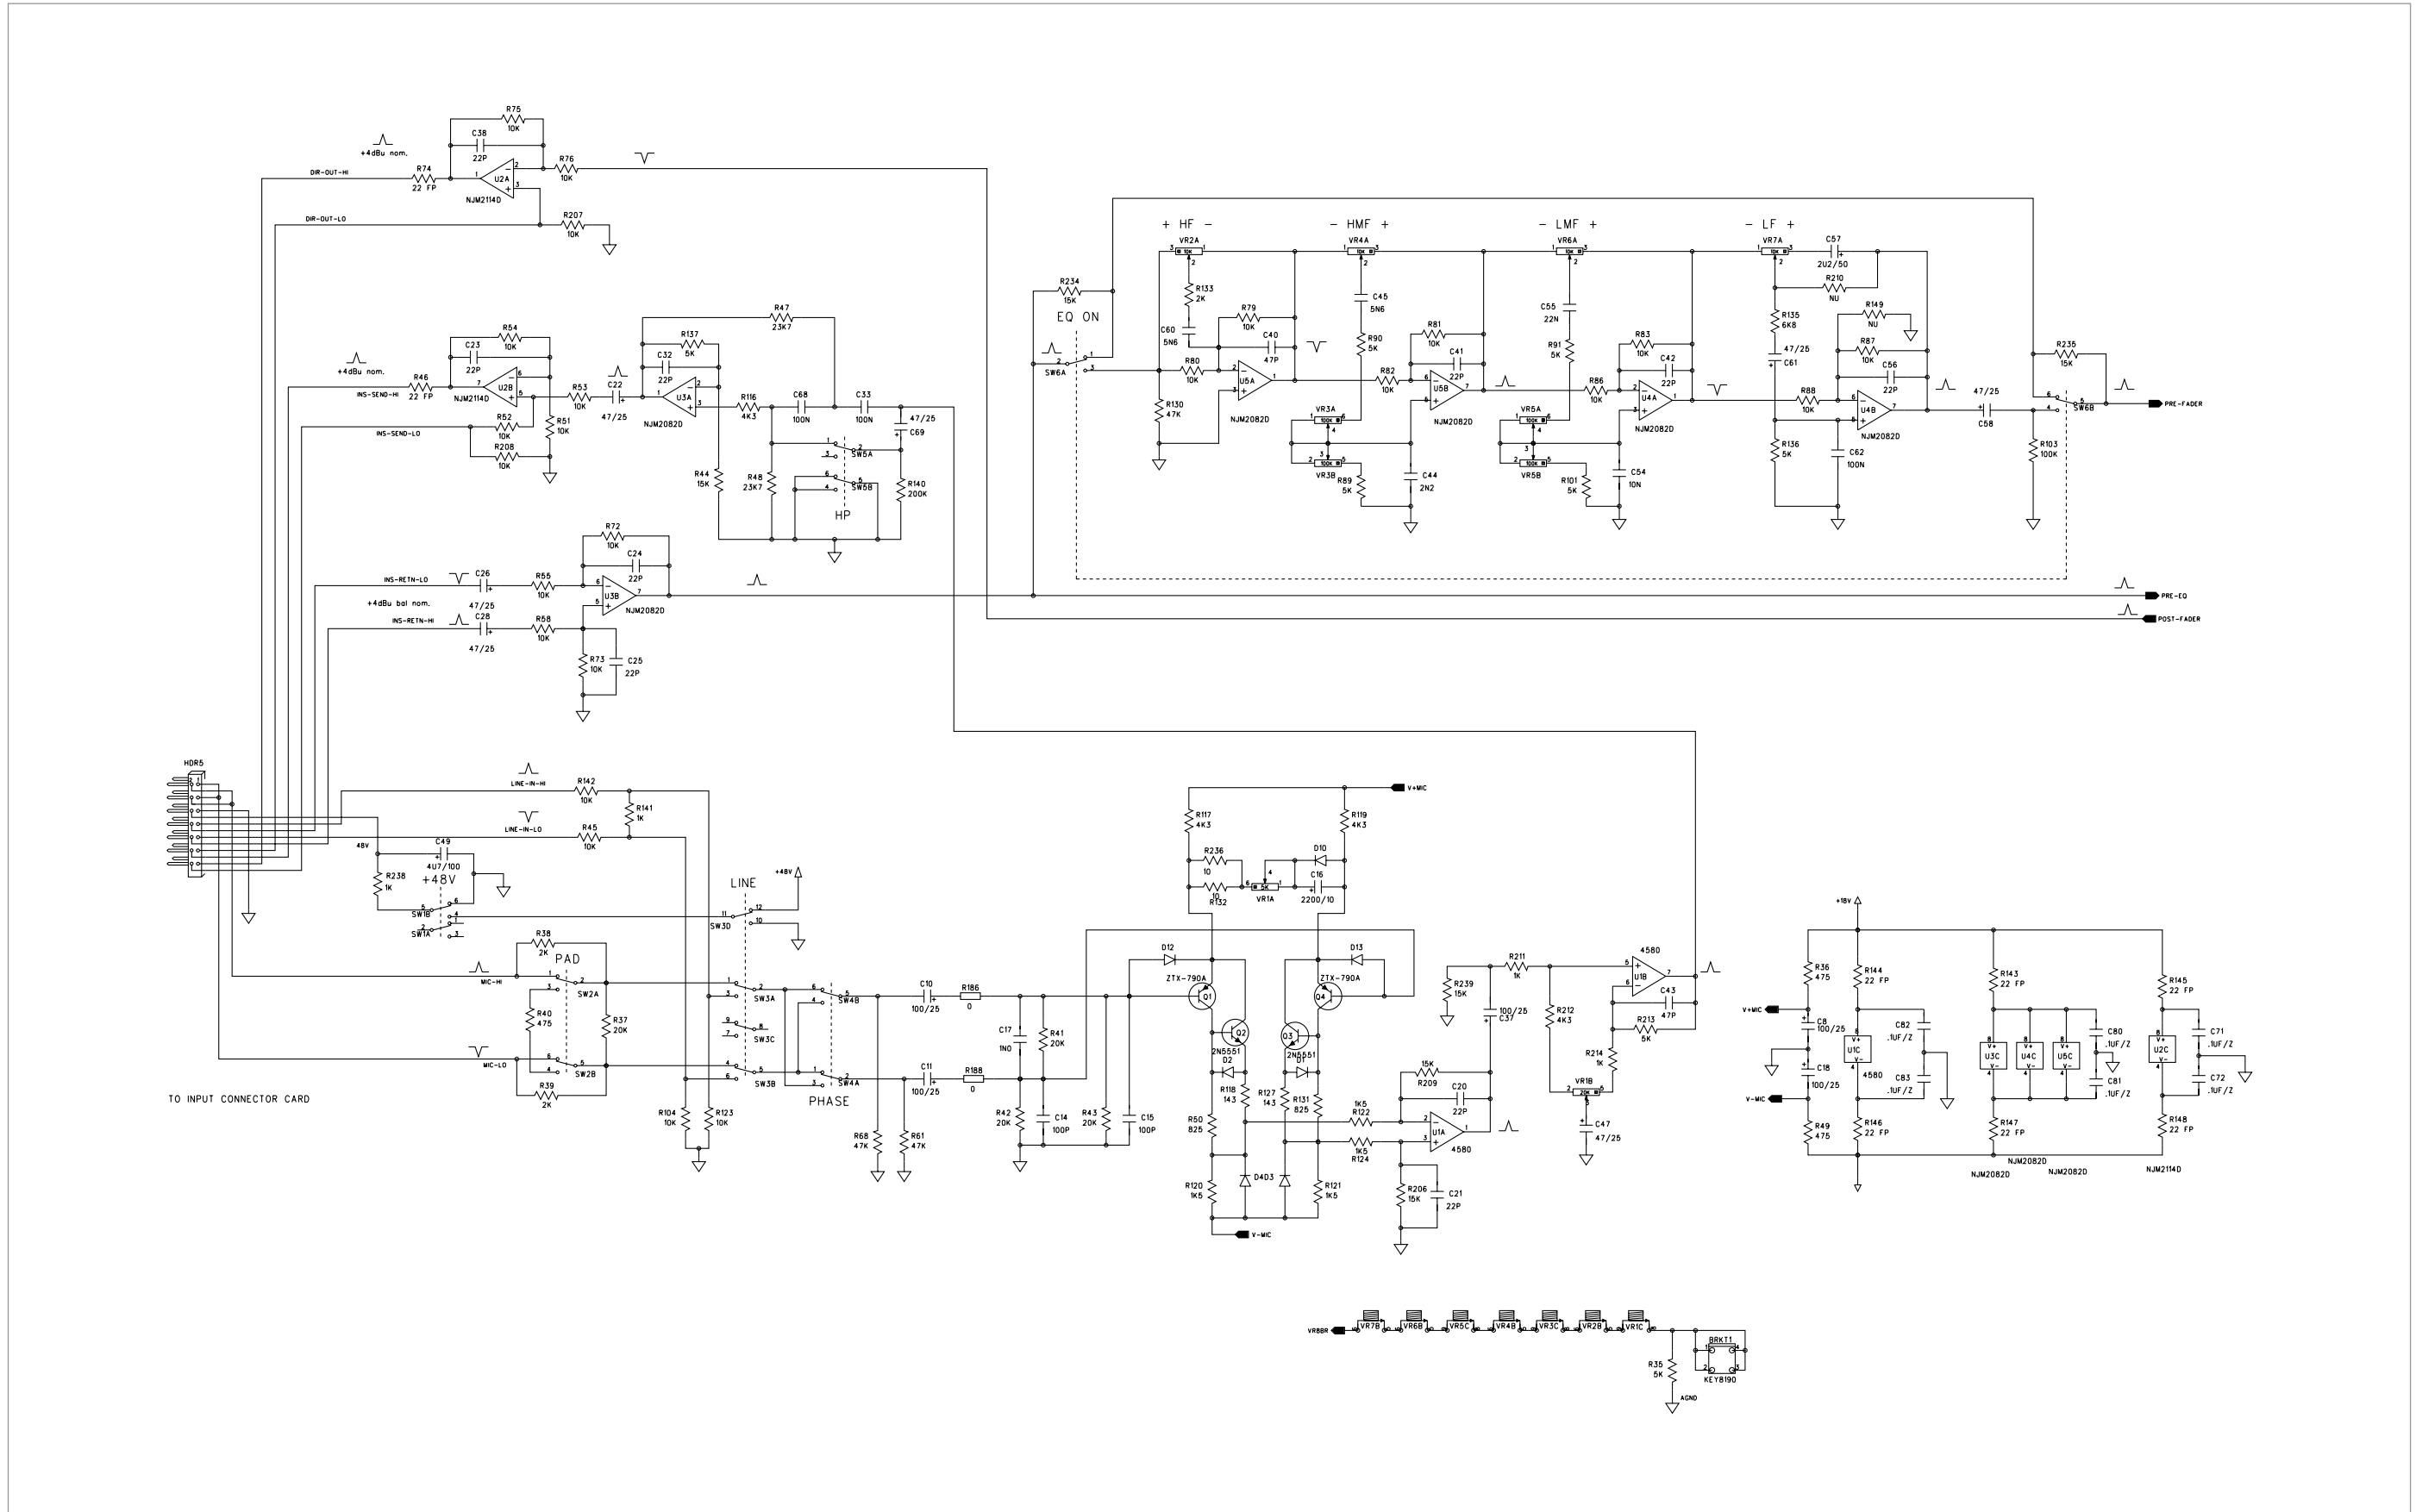

master 3 p. 22

master 4 p. 25

sub modules p. 25

console dimensions and rear-view

top

X-Four

| frame | dimensions | weight |
|-------|-------------------------------------|---------------------|
| 20 | 28 x 26 x 9 in 71 x 66 x 23 cm | 63 lbs 28.6 kg |
| 28 | 38 x 26 x 9 in 96.5 x 66 x 23 cm | 84 lbs 37.8 kg |
| 36 | 48 x 26 x 9 in 122 x 66 x 23 cm | 105 lbs 47.25 kg |
| 44 | 57 x 26 x 9 in 145 x 66 x 23 cm | 126 lbs 57.3 kg |

frame size = total number of modules in a console
(inputs + groups + master + etc)

rear

side

console rear-view (enlarged)

X-Four

WITH A -14dBu SIGNAL (-18Vu) AT RIGHT OUTPUT, TRIM SO THE -18Vu LED JUST COMES ON.

WITH A -14dBu SIGNAL (-18V_u) AT MONO OUTPUT, TRIM SO THE -18V_u LED JUST COMES ON.

50-WAY MAIN BUS RIBBON

16-WAY RIBBON LINK

WITH A MEASURED OUTPUT OF -14dB_u (-18V_u) AT THE MATRIX 1 OUTPUT, SOLO THE OUTPUT AND TRIM SO THE -18V_u LED JUST COMES ON.