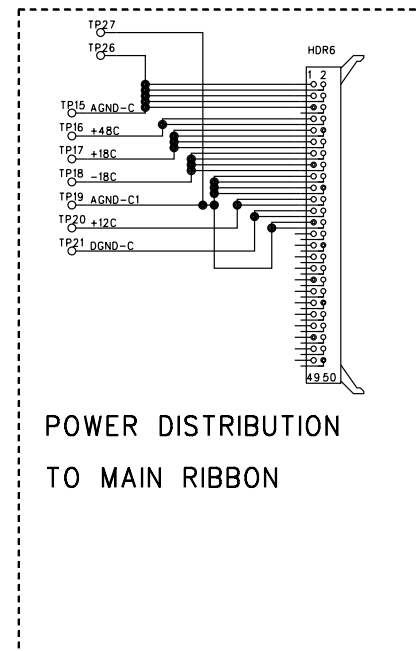

master 3 p. 22

master 4 p. 25

sub modules p. 25

console dimensions and rear-view

top

X-Four

| frame | dimensions | weight |
|-------|-------------------------------------|---------------------|
| 20 | 28 x 26 x 9 in 71 x 66 x 23 cm | 63 lbs 28.6 kg |
| 28 | 38 x 26 x 9 in 96.5 x 66 x 23 cm | 84 lbs 37.8 kg |
| 36 | 48 x 26 x 9 in 122 x 66 x 23 cm | 105 lbs 47.25 kg |
| 44 | 57 x 26 x 9 in 145 x 66 x 23 cm | 126 lbs 57.3 kg |

frame size = total number of modules in a console
(inputs + groups + master + etc)

rear

side

console rear-view (enlarged)

X-Four

WITH A -14dBu SIGNAL (-18Vu) AT RIGHT OUTPUT, TRIM SO THE -18Vu LED JUST COMES ON.

WITH A -14dBu SIGNAL (-18V_u) AT MONO OUTPUT, TRIM SO THE -18V_u LED JUST COMES ON.

50-WAY MAIN BUS RIBBON

16-WAY RIBBON LINK

WITH A MEASURED OUTPUT OF -14dB_u (-18V_u) AT THE MATRIX 1 OUTPUT, SOLO THE OUTPUT AND TRIM SO THE -18V_u LED JUST COMES ON.