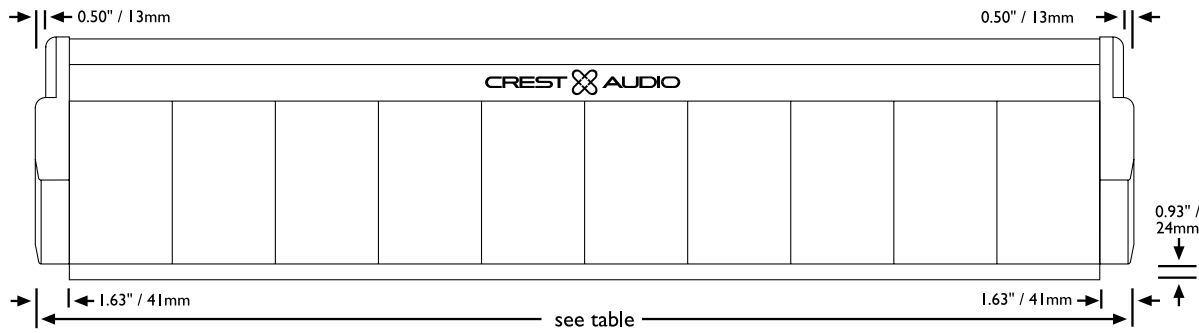

schematics

schematics
block diagrams
rear views
dimensions and weights

X-Four mixing console

mono inputs p. 4

stereo inputs p. 8

groups p. 12

master 1 p. 16

master 2 p. 19

master 3 p. 22

master 4 p. 25

sub modules p. 25

console dimensions and rear-view

top

X-Four

| frame | dimensions | weight |
|-------|-------------------------------------|---------------------|
| 20 | 28 x 26 x 9 in 71 x 66 x 23 cm | 63 lbs 28.6 kg |
| 28 | 38 x 26 x 9 in 96.5 x 66 x 23 cm | 84 lbs 37.8 kg |
| 36 | 48 x 26 x 9 in 122 x 66 x 23 cm | 105 lbs 47.25 kg |
| 44 | 57 x 26 x 9 in 145 x 66 x 23 cm | 126 lbs 57.3 kg |

frame size = total number of modules in a console
(inputs + groups + master + etc)

rear

side

console rear-view (enlarged)

X-Four

WITH A -14dBu SIGNAL (-18Vu) AT RIGHT OUTPUT, TRIM SO THE -18Vu LED JUST COMES ON.