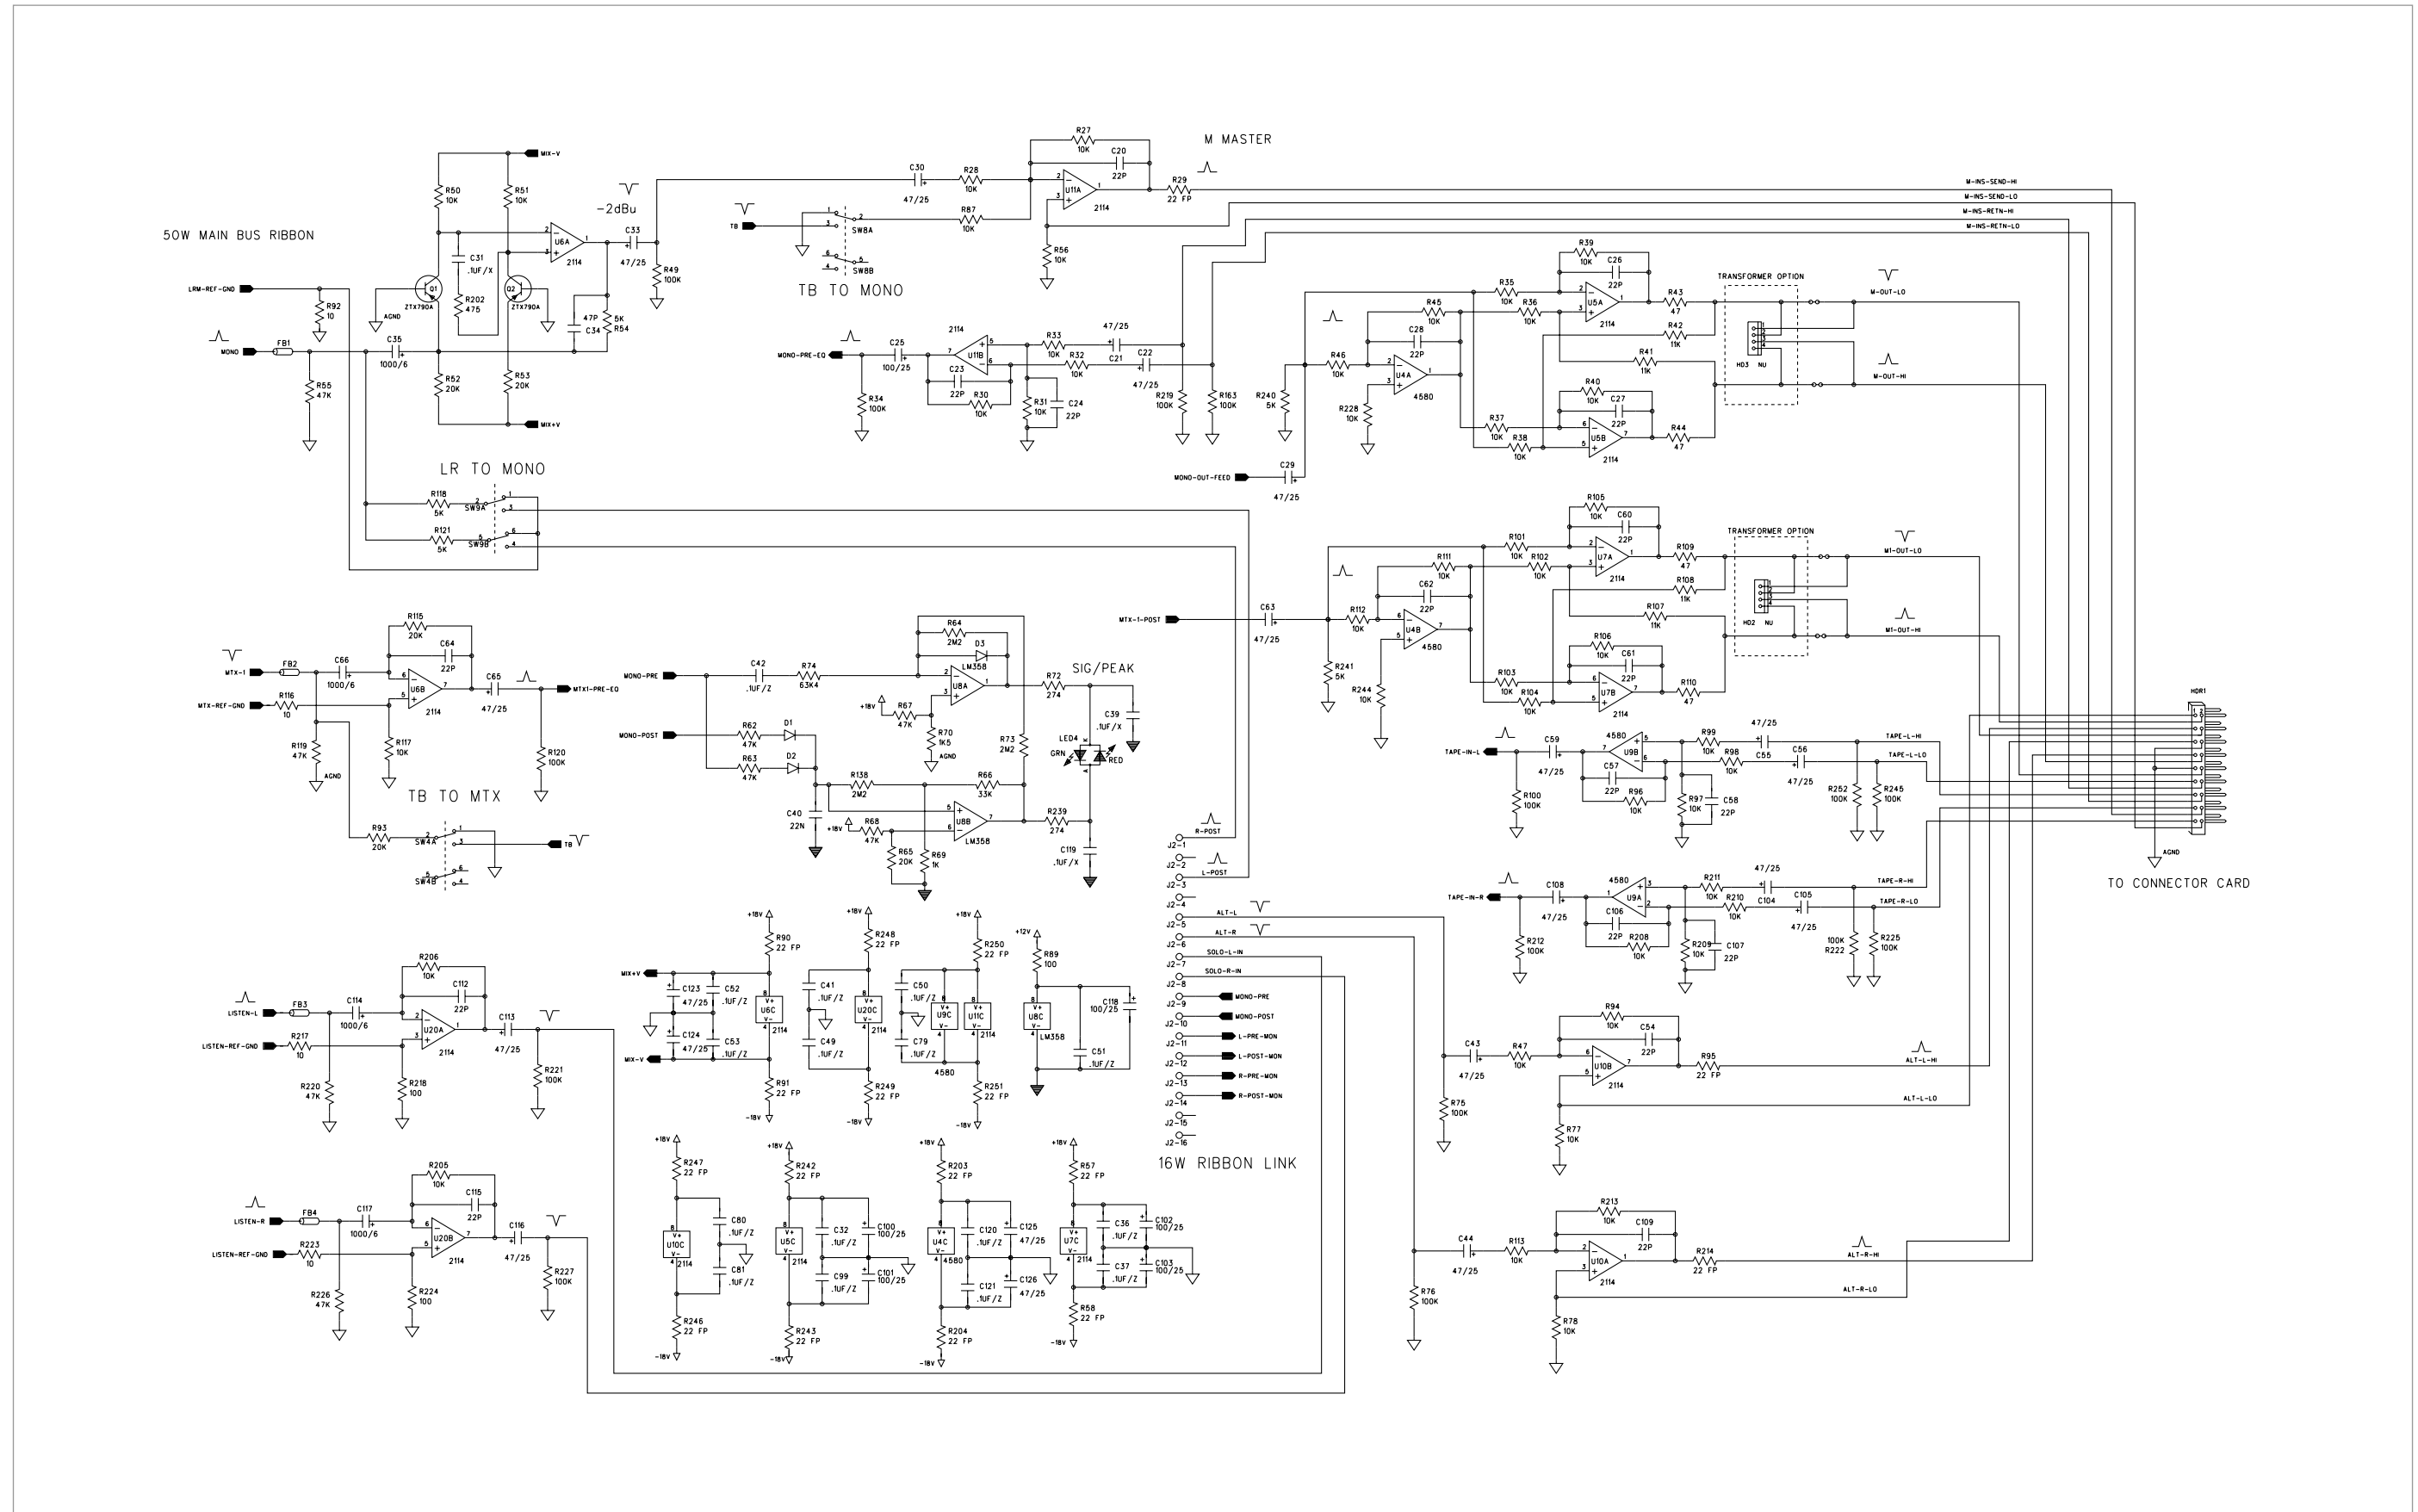

master 3 p. 22

master 4 p. 25

sub modules p. 25

console dimensions and rear-view

top

X-Four

| frame | dimensions | weight |
|-------|-------------------------------------|---------------------|
| 20 | 28 x 26 x 9 in 71 x 66 x 23 cm | 63 lbs 28.6 kg |
| 28 | 38 x 26 x 9 in 96.5 x 66 x 23 cm | 84 lbs 37.8 kg |
| 36 | 48 x 26 x 9 in 122 x 66 x 23 cm | 105 lbs 47.25 kg |
| 44 | 57 x 26 x 9 in 145 x 66 x 23 cm | 126 lbs 57.3 kg |

frame size = total number of modules in a console
(inputs + groups + master + etc)

rear

side

console rear-view (enlarged)

X-Four

WITH A -14dBu SIGNAL (-18Vu) AT RIGHT OUTPUT, TRIM SO THE -18Vu LED JUST COMES ON.

WITH A -14dBu SIGNAL (-18V_u) AT MONO OUTPUT, TRIM SO THE -18V_u LED JUST COMES ON.

50-WAY MAIN BUS RIBBON

16-WAY RIBBON LINK

WITH A MEASURED OUTPUT OF -14dB_u (-18V_u) AT THE MATRIX 1 OUTPUT, SOLO THE OUTPUT AND TRIM SO THE -18V_u LED JUST COMES ON.