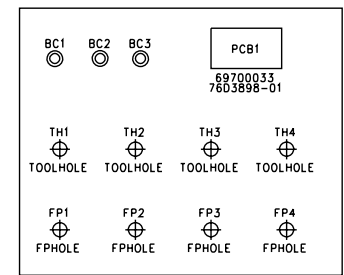

master 3 p. 22

master 4 p. 25

sub modules p. 25

console dimensions and rear-view

top

X-Four

| frame | dimensions | weight |
|-------|-------------------------------------|---------------------|
| 20 | 28 x 26 x 9 in 71 x 66 x 23 cm | 63 lbs 28.6 kg |
| 28 | 38 x 26 x 9 in 96.5 x 66 x 23 cm | 84 lbs 37.8 kg |
| 36 | 48 x 26 x 9 in 122 x 66 x 23 cm | 105 lbs 47.25 kg |
| 44 | 57 x 26 x 9 in 145 x 66 x 23 cm | 126 lbs 57.3 kg |

frame size = total number of modules in a console
(inputs + groups + master + etc)

rear

side

console rear-view (enlarged)

X-Four

WITH A -14dBu SIGNAL (-18Vu) AT RIGHT OUTPUT, TRIM SO THE -18Vu LED JUST COMES ON.

WITH A -14dBu SIGNAL (-18V_u) AT MONO OUTPUT, TRIM SO THE -18V_u LED JUST COMES ON.

50-WAY MAIN BUS RIBBON

16-WAY RIBBON LINK

WITH A MEASURED OUTPUT OF -14dB_u (-18V_u) AT THE MATRIX 1 OUTPUT, SOLO THE OUTPUT AND TRIM SO THE -18V_u LED JUST COMES ON.