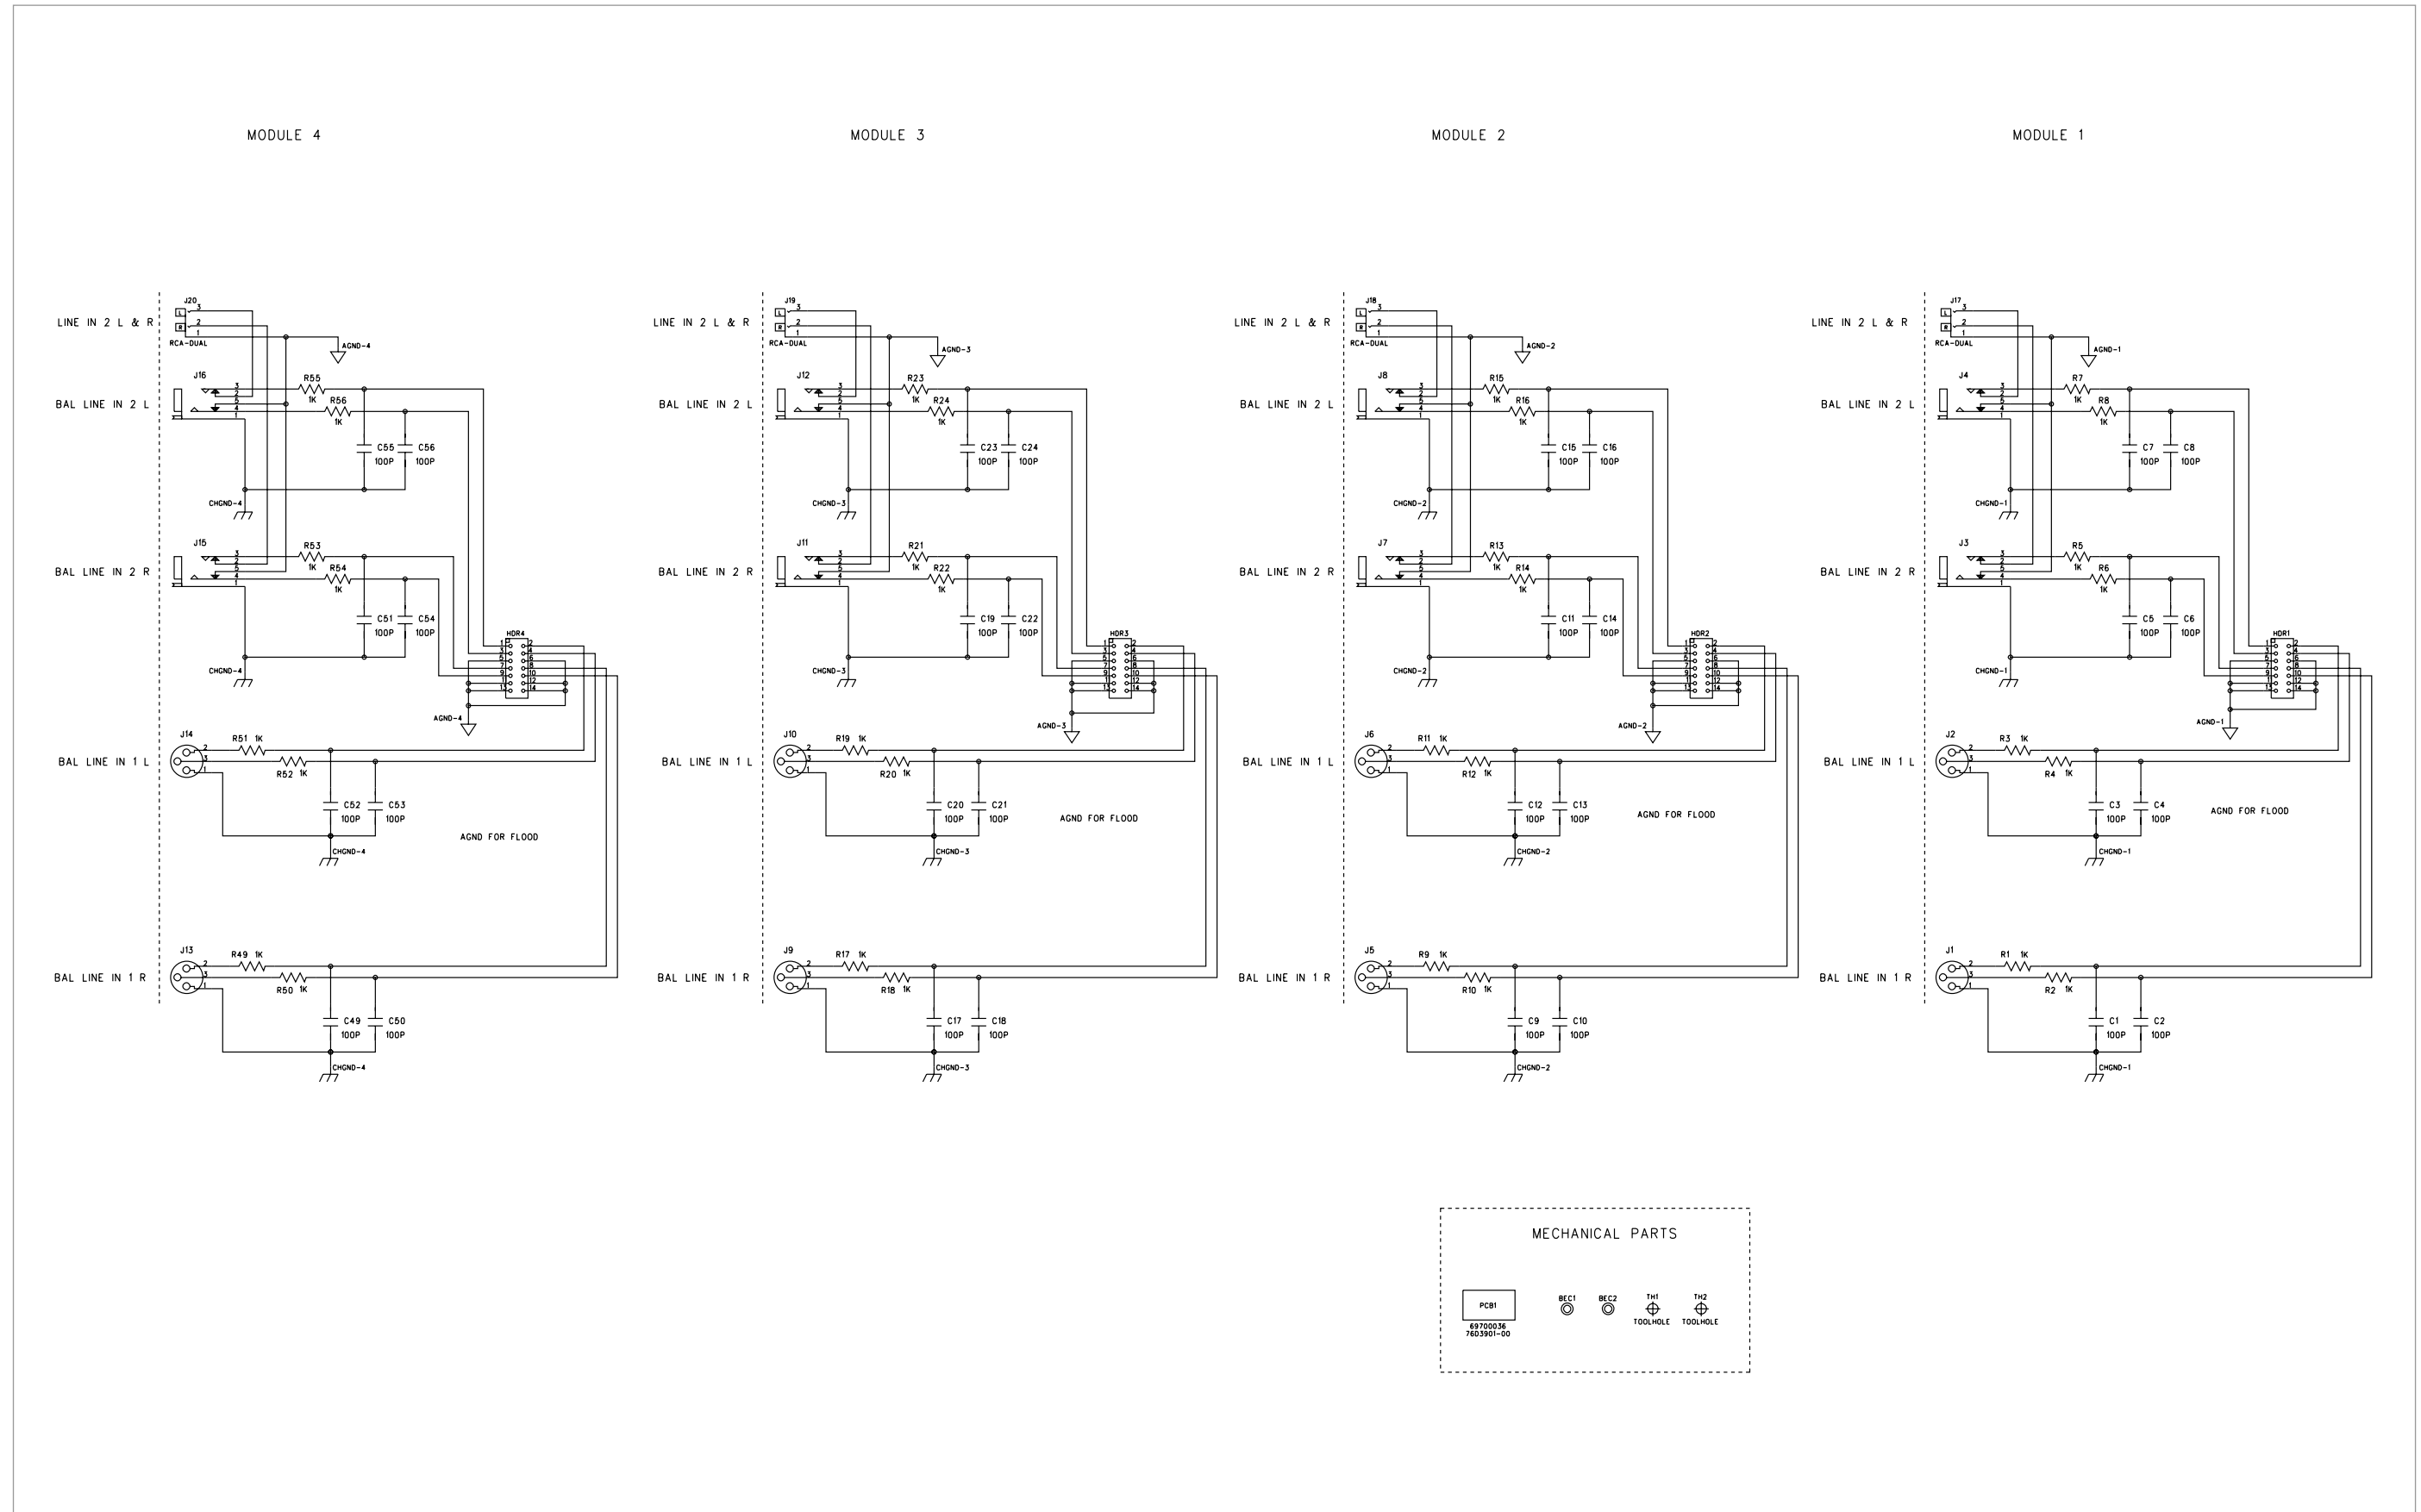

master 3 p. 22

master 4 p. 25

sub modules p. 25

console dimensions and rear-view

top

X-Four

| frame | dimensions | weight |
|-------|-------------------------------------|---------------------|
| 20 | 28 x 26 x 9 in 71 x 66 x 23 cm | 63 lbs 28.6 kg |
| 28 | 38 x 26 x 9 in 96.5 x 66 x 23 cm | 84 lbs 37.8 kg |
| 36 | 48 x 26 x 9 in 122 x 66 x 23 cm | 105 lbs 47.25 kg |
| 44 | 57 x 26 x 9 in 145 x 66 x 23 cm | 126 lbs 57.3 kg |

frame size = total number of modules in a console
(inputs + groups + master + etc)

rear

side

console rear-view (enlarged)

X-Four

WITH A -14dBu SIGNAL (-18Vu) AT RIGHT OUTPUT, TRIM SO THE -18Vu LED JUST COMES ON.

WITH A -14dBu SIGNAL (-18V_u) AT MONO OUTPUT, TRIM SO THE -18V_u LED JUST COMES ON.

50-WAY MAIN BUS RIBBON

16-WAY RIBBON LINK

WITH A MEASURED OUTPUT OF -14dB_u (-18V_u) AT THE MATRIX 1 OUTPUT, SOLO THE OUTPUT AND TRIM SO THE -18V_u LED JUST COMES ON.