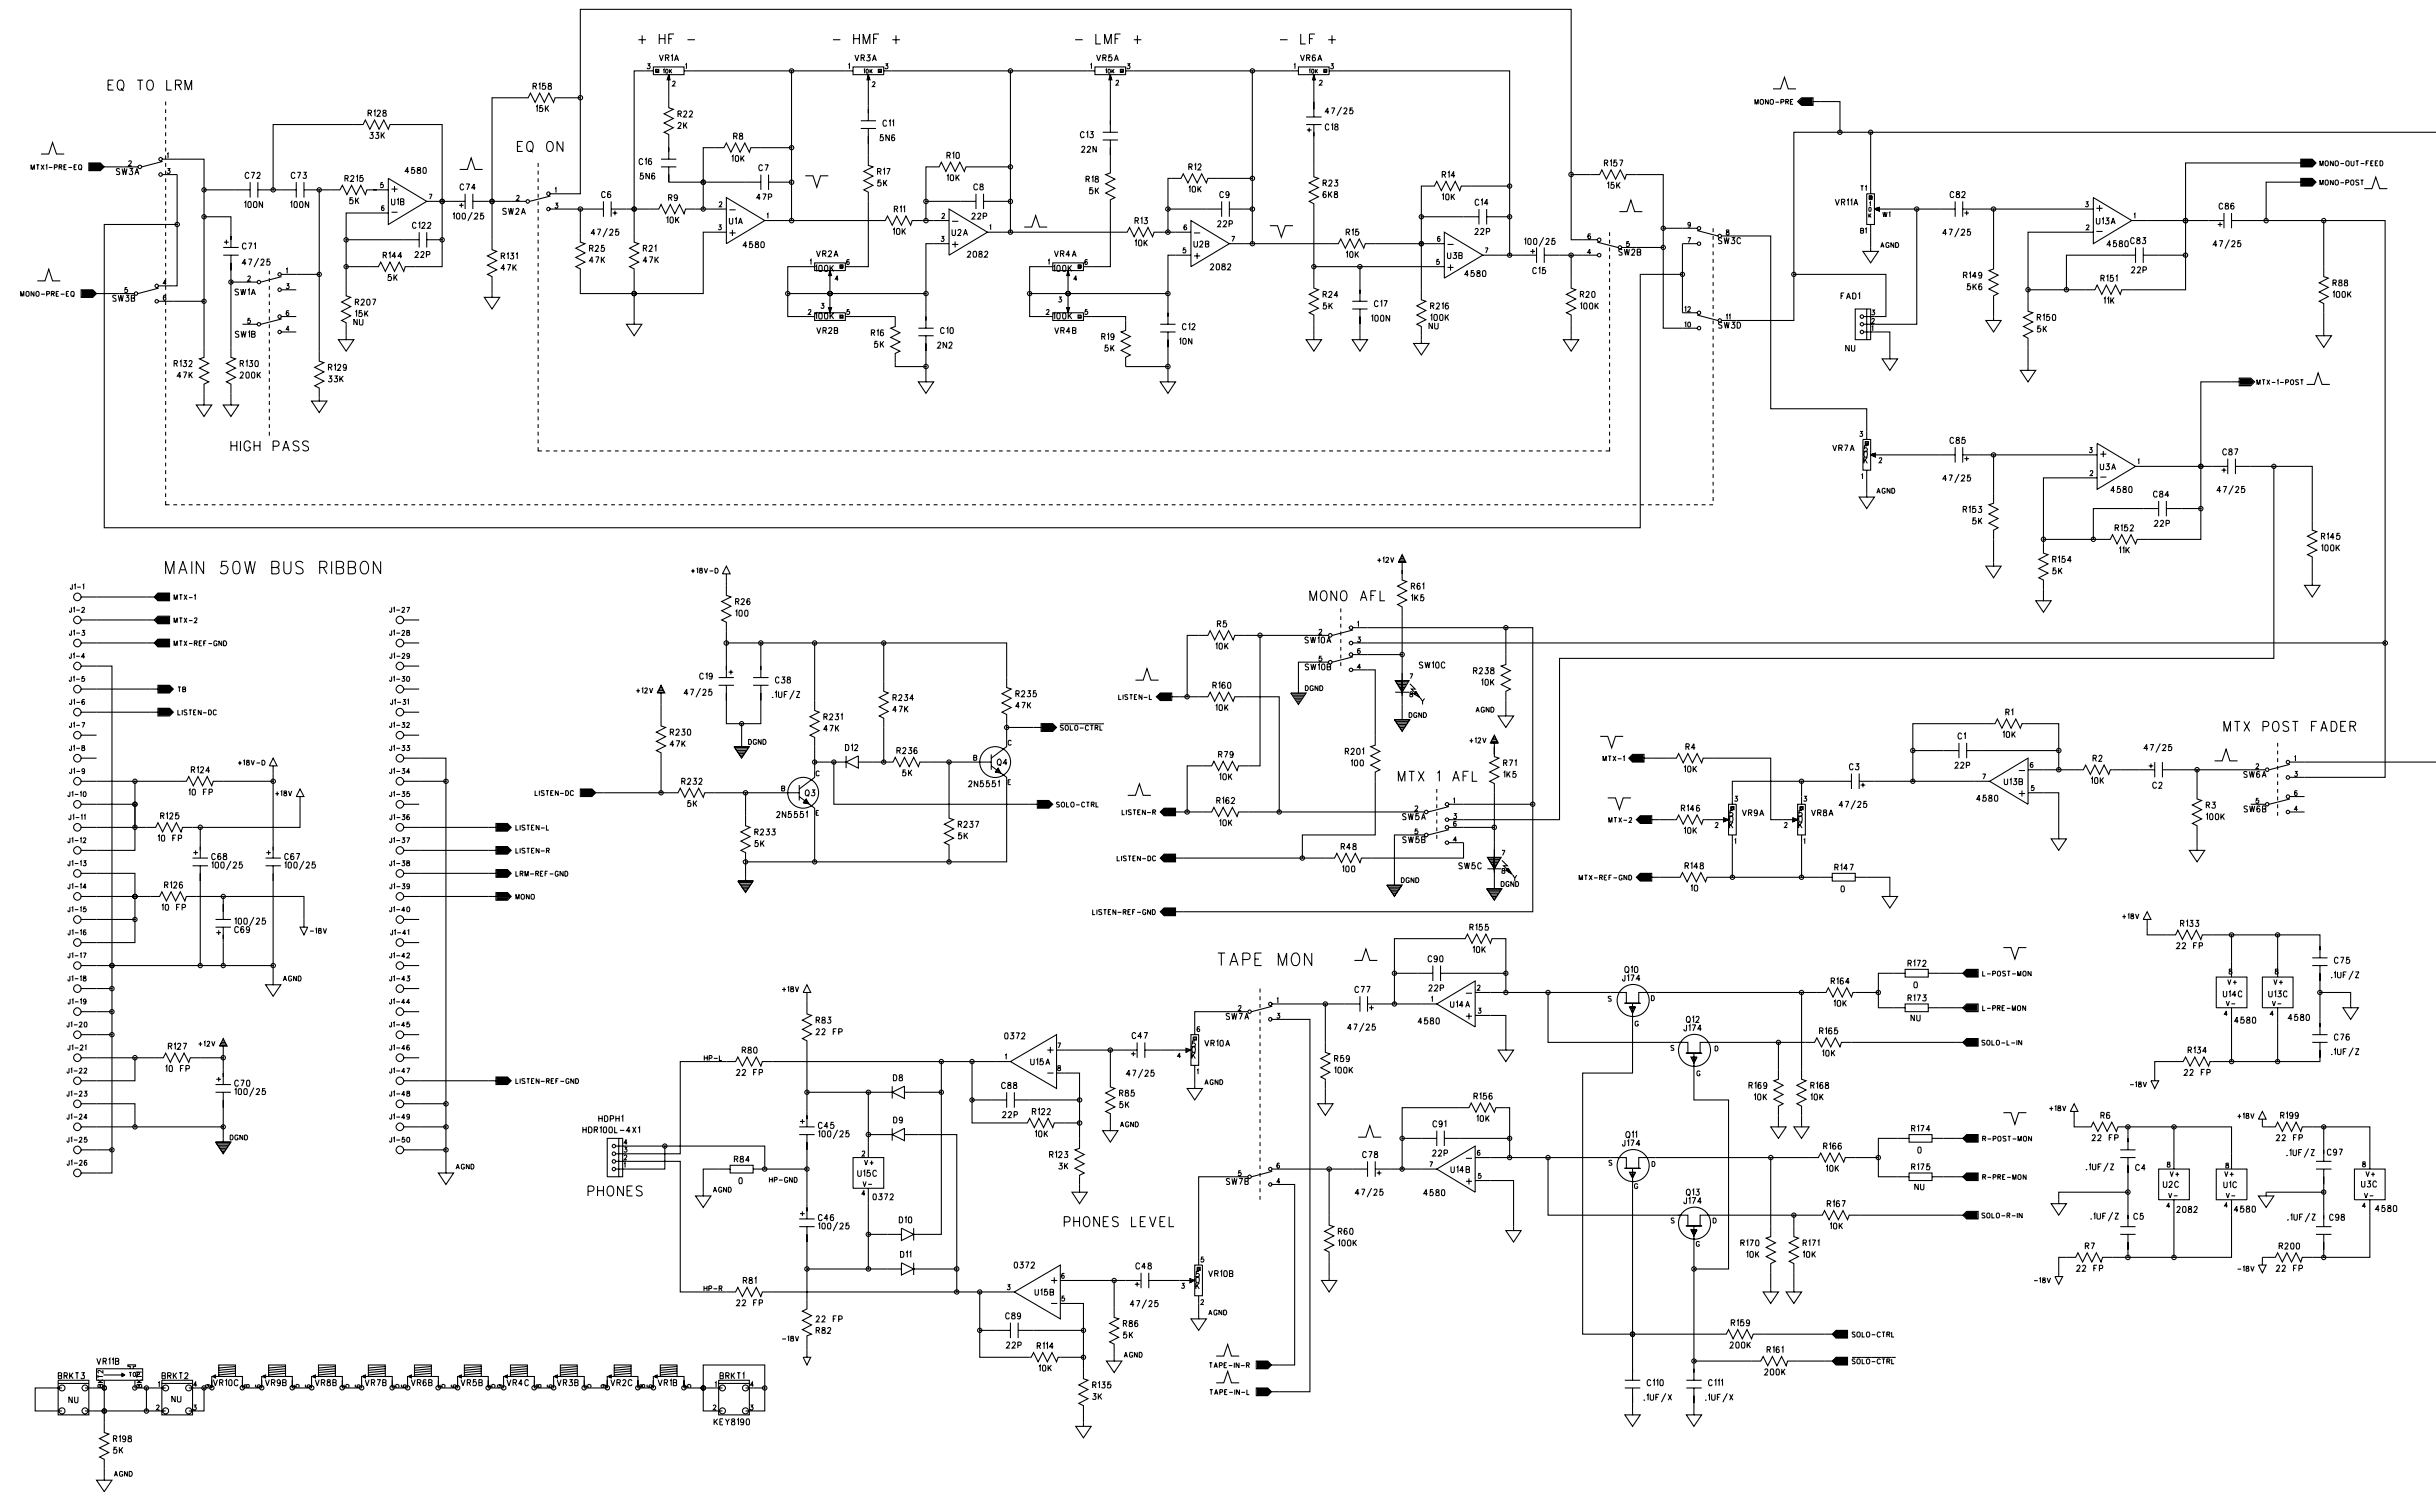

master 3 p. 22

master 4 p. 25

sub modules p. 25

console dimensions and rear-view

top

X-Four

| frame | dimensions | weight |
|-------|-------------------------------------|---------------------|
| 20 | 28 x 26 x 9 in 71 x 66 x 23 cm | 63 lbs 28.6 kg |
| 28 | 38 x 26 x 9 in 96.5 x 66 x 23 cm | 84 lbs 37.8 kg |
| 36 | 48 x 26 x 9 in 122 x 66 x 23 cm | 105 lbs 47.25 kg |
| 44 | 57 x 26 x 9 in 145 x 66 x 23 cm | 126 lbs 57.3 kg |

frame size = total number of modules in a console
(inputs + groups + master + etc)

rear

side

console rear-view (enlarged)

X-Four

WITH A -14dBu SIGNAL (-18Vu) AT RIGHT OUTPUT, TRIM SO THE -18Vu LED JUST COMES ON.

WITH A -14dBu SIGNAL (-18V_u) AT MONO OUTPUT, TRIM SO THE -18V_u LED JUST COMES ON.

50-WAY MAIN BUS RIBBON

16-WAY RIBBON LINK

WITH A MEASURED OUTPUT OF -14dB_u (-18V_u) AT THE MATRIX 1 OUTPUT, SOLO THE OUTPUT AND TRIM SO THE -18V_u LED JUST COMES ON.