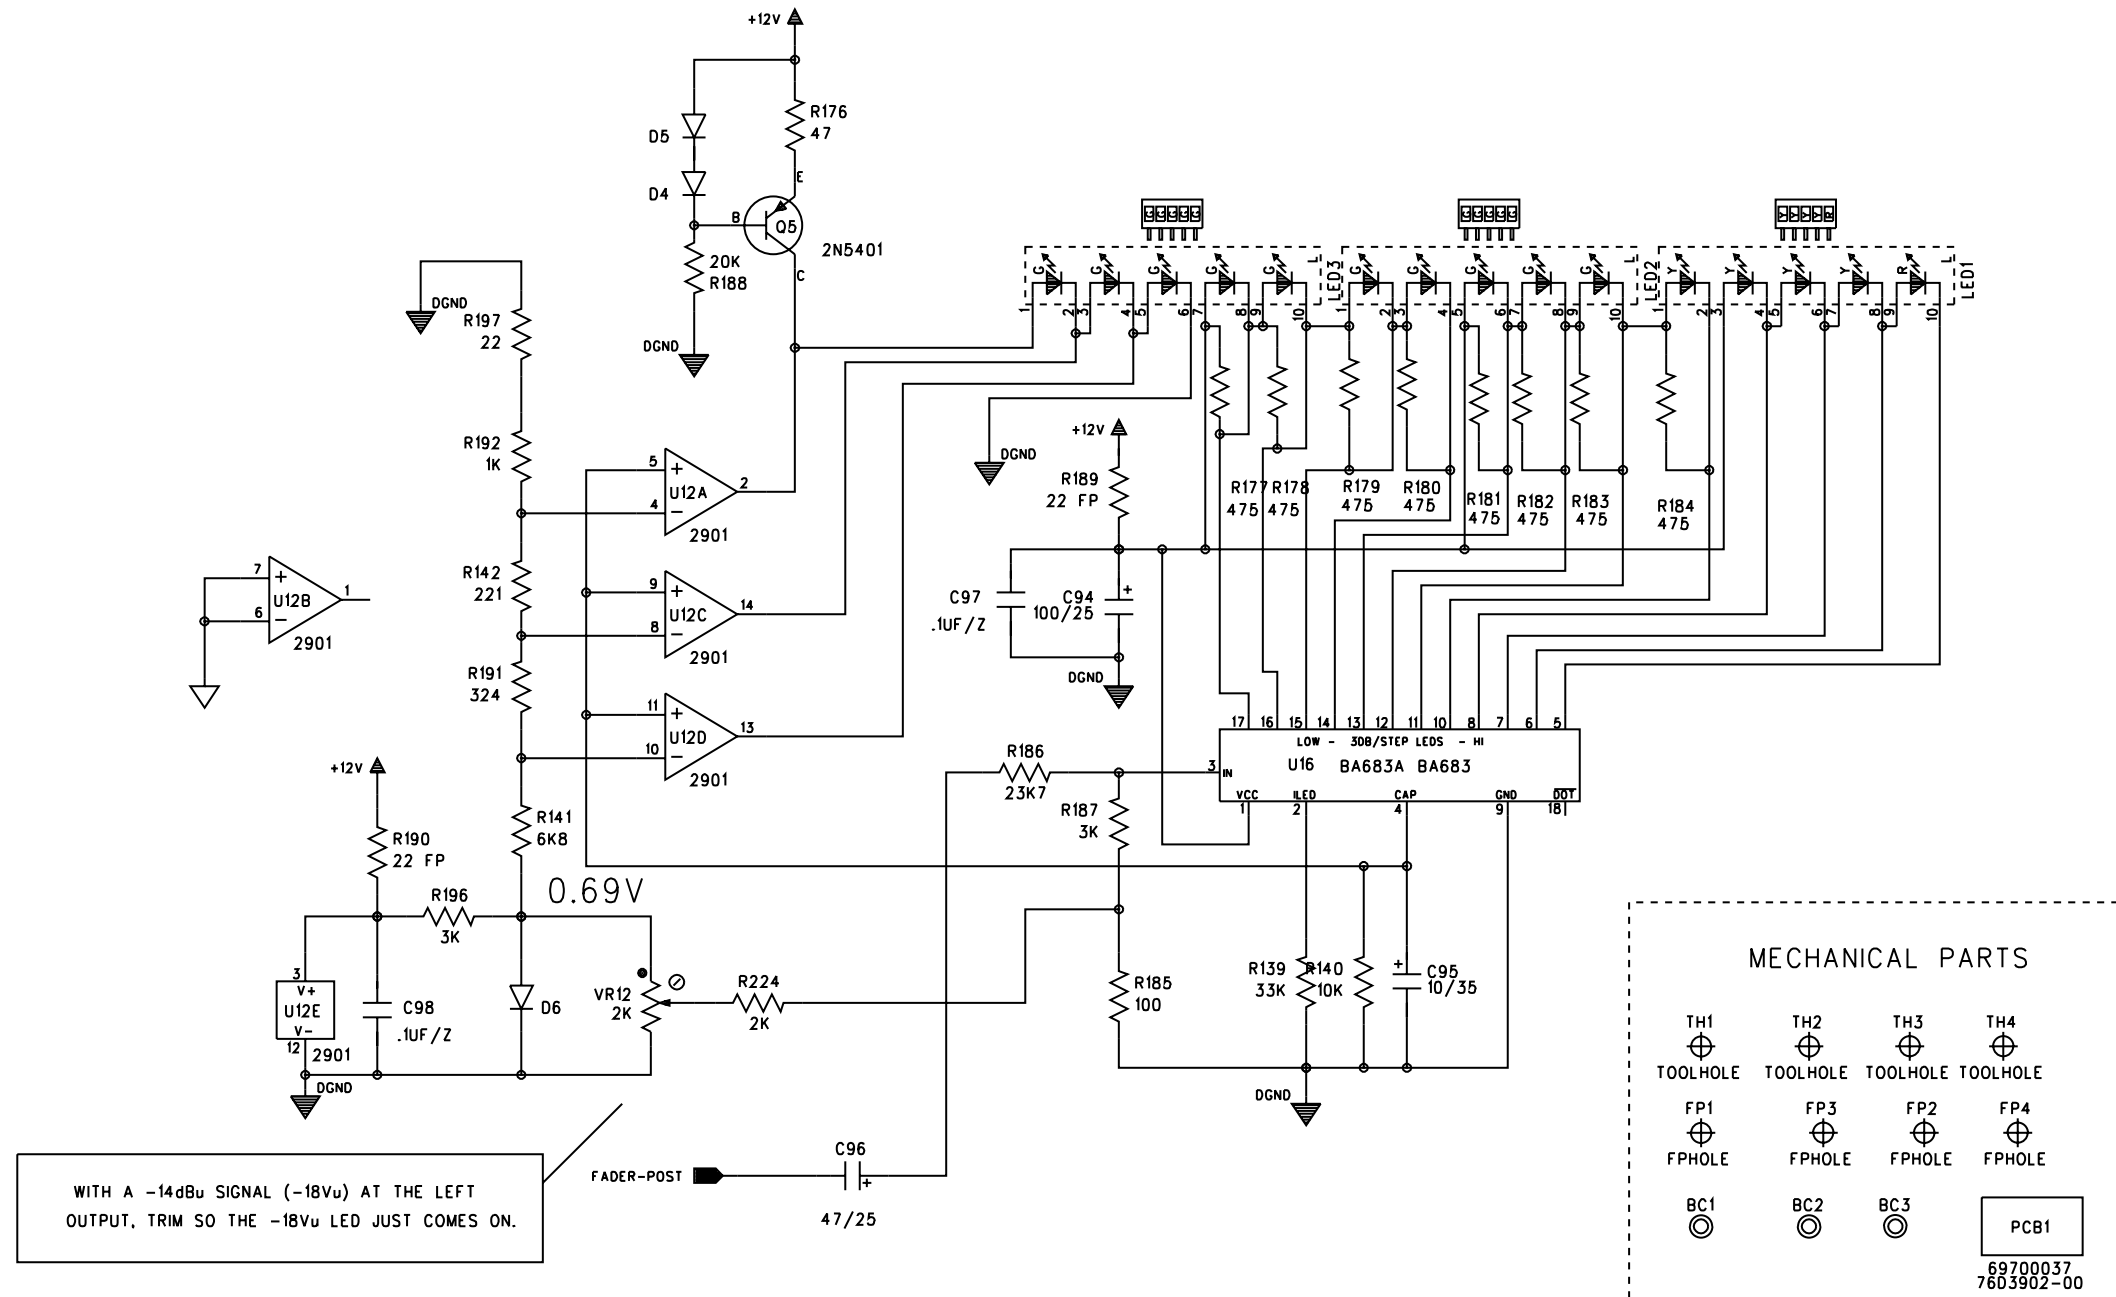

frame size = total number of modules in a console
(inputs + groups + master + etc)

rear

side

console rear-view (enlarged)

X-Four

WITH A -14dBu SIGNAL (-18Vu) AT RIGHT OUTPUT, TRIM SO THE -18Vu LED JUST COMES ON.

WITH A -14dBu SIGNAL (-18V_u) AT MONO OUTPUT, TRIM SO THE -18V_u LED JUST COMES ON.

50-WAY MAIN BUS RIBBON

16-WAY RIBBON LINK

WITH A MEASURED OUTPUT OF -14dB_u (-18V_u) AT THE MATRIX 1 OUTPUT, SOLO THE OUTPUT AND TRIM SO THE -18V_u LED JUST COMES ON.