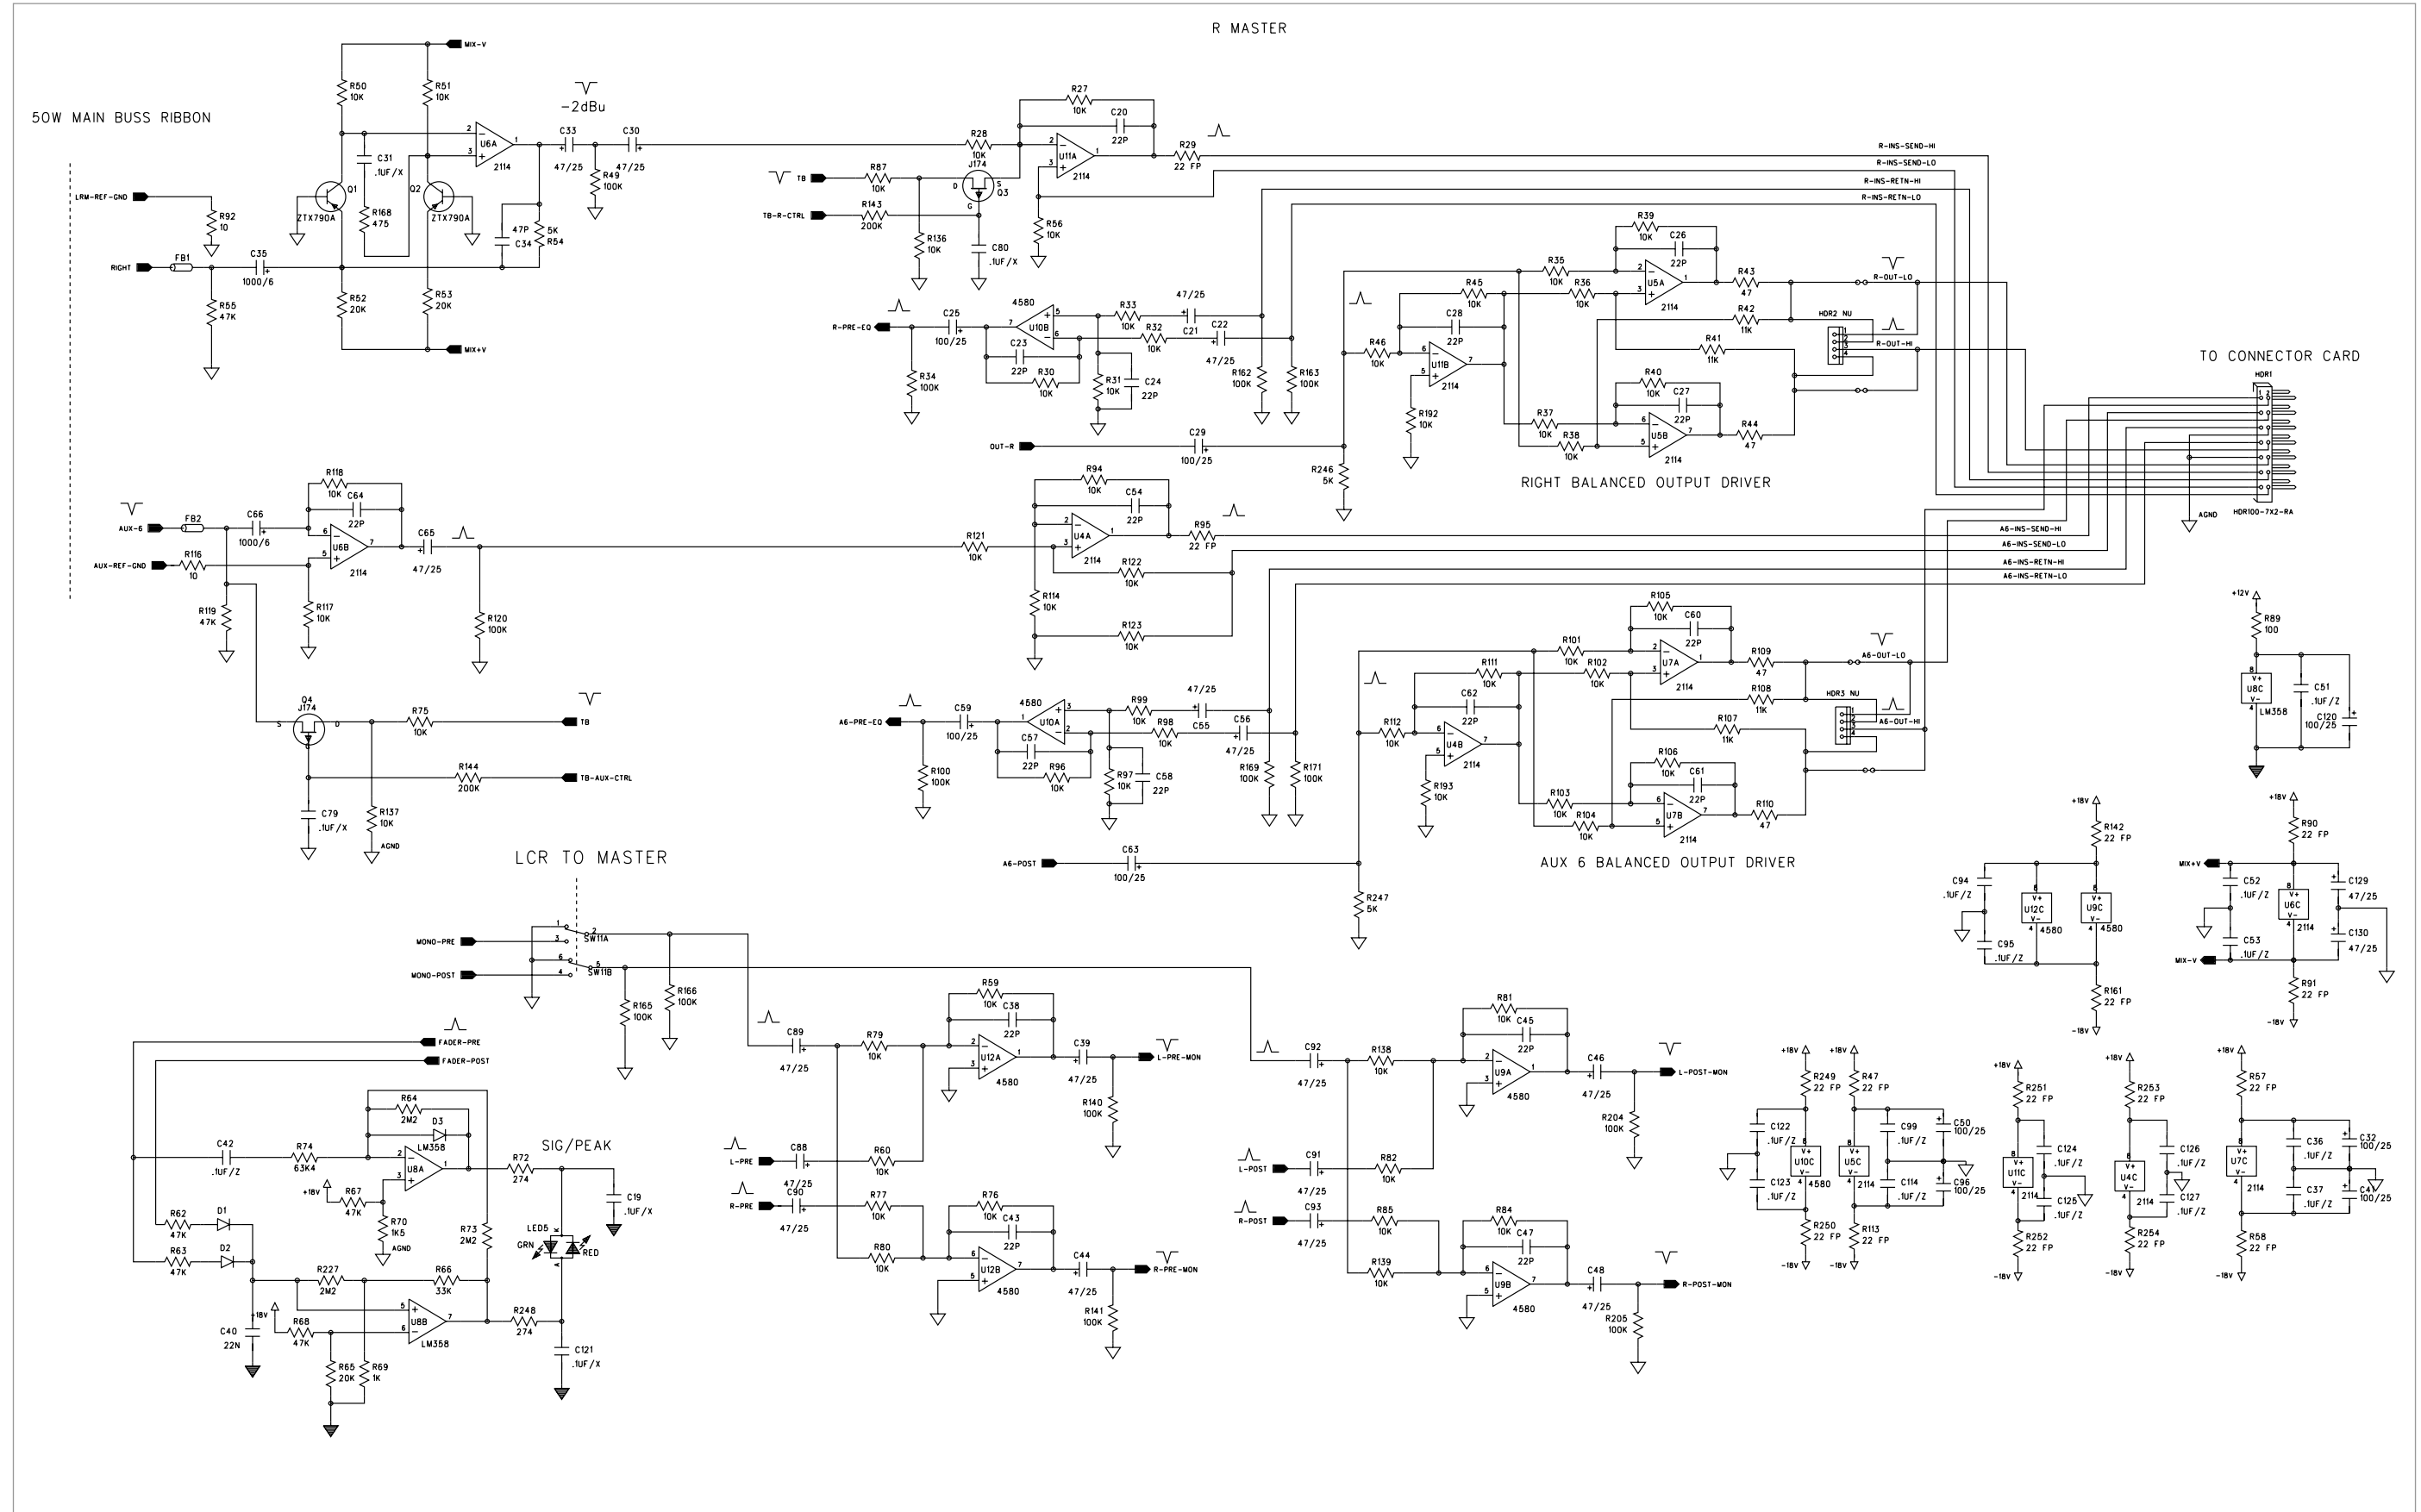

master 3 p. 22

master 4 p. 25

sub modules p. 25

console dimensions and rear-view

top

X-Four

| frame | dimensions | weight |
|-------|-------------------------------------|---------------------|
| 20 | 28 x 26 x 9 in 71 x 66 x 23 cm | 63 lbs 28.6 kg |
| 28 | 38 x 26 x 9 in 96.5 x 66 x 23 cm | 84 lbs 37.8 kg |
| 36 | 48 x 26 x 9 in 122 x 66 x 23 cm | 105 lbs 47.25 kg |
| 44 | 57 x 26 x 9 in 145 x 66 x 23 cm | 126 lbs 57.3 kg |

frame size = total number of modules in a console
(inputs + groups + master + etc)

rear

side

console rear-view (enlarged)

X-Four

WITH A -14dBu SIGNAL (-18Vu) AT RIGHT OUTPUT, TRIM SO THE -18Vu LED JUST COMES ON.

WITH A -14dBu SIGNAL (-18V_u) AT MONO OUTPUT, TRIM SO THE -18V_u LED JUST COMES ON.

50-WAY MAIN BUS RIBBON

16-WAY RIBBON LINK

WITH A MEASURED OUTPUT OF -14dB_u (-18V_u) AT THE MATRIX 1 OUTPUT, SOLO THE OUTPUT AND TRIM SO THE -18V_u LED JUST COMES ON.