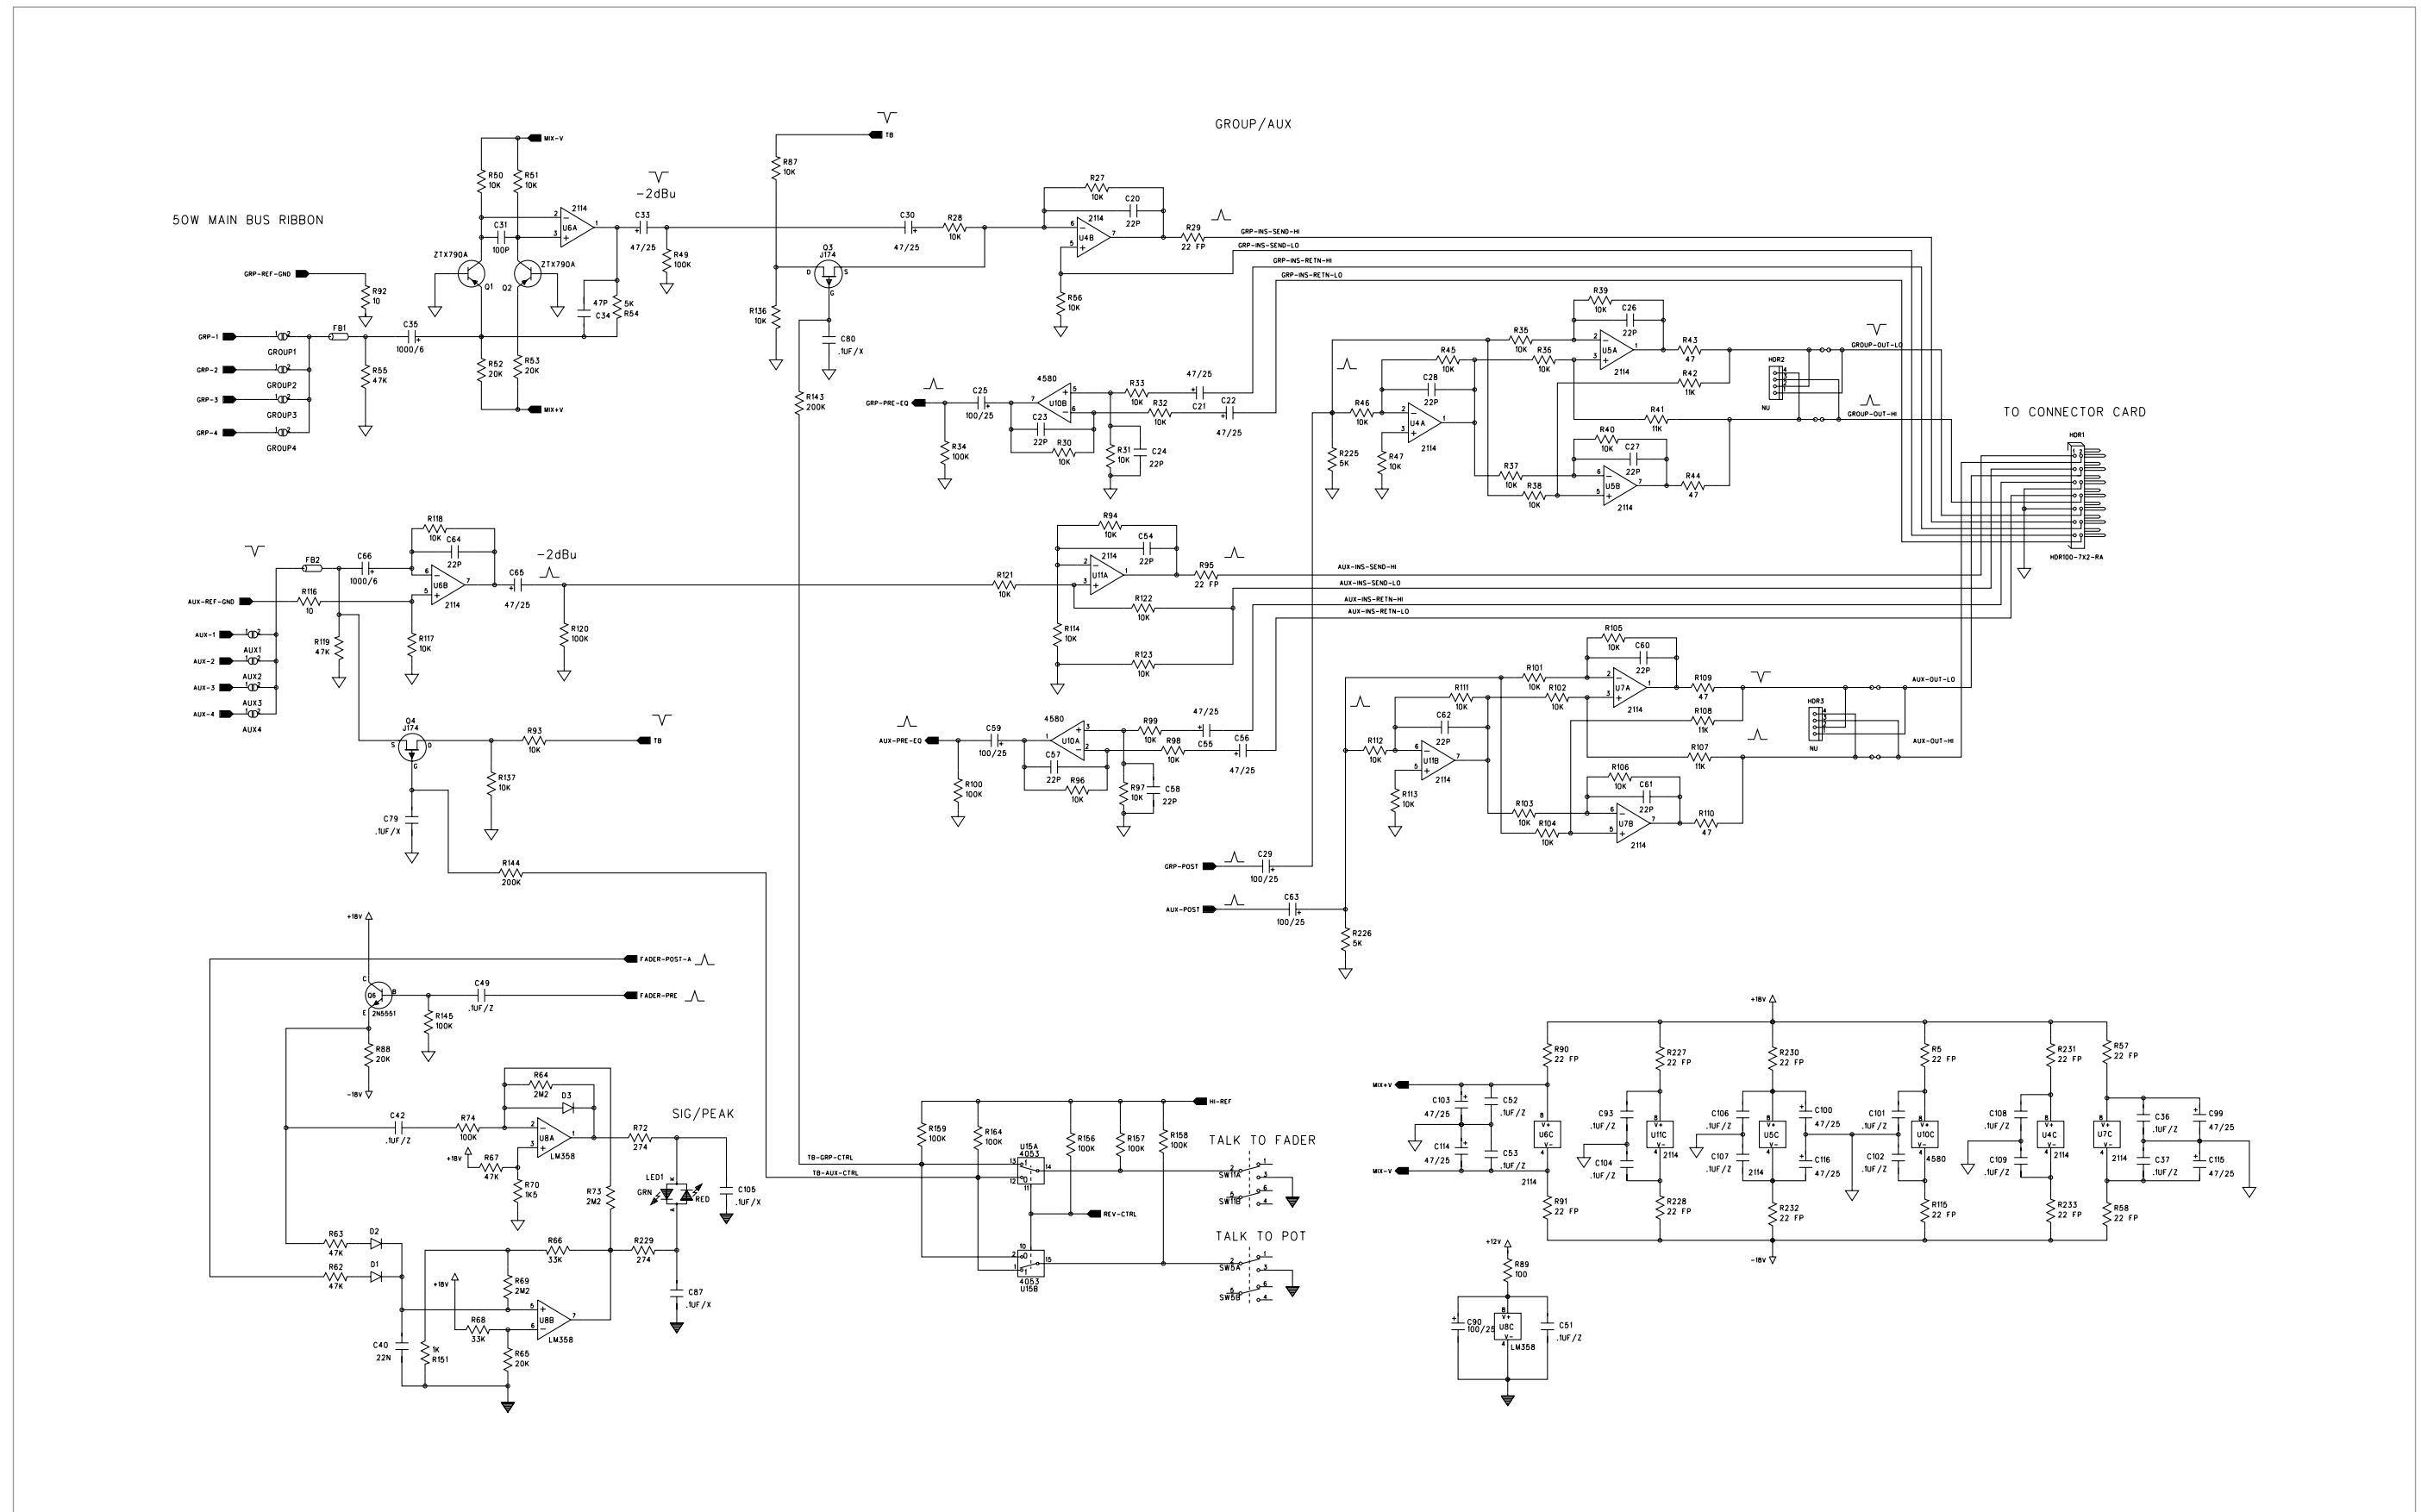

master 3 p. 22

master 4 p. 25

sub modules p. 25

console dimensions and rear-view

top

X-Four

| frame | dimensions | weight |
|-------|-------------------------------------|---------------------|
| 20 | 28 x 26 x 9 in 71 x 66 x 23 cm | 63 lbs 28.6 kg |
| 28 | 38 x 26 x 9 in 96.5 x 66 x 23 cm | 84 lbs 37.8 kg |
| 36 | 48 x 26 x 9 in 122 x 66 x 23 cm | 105 lbs 47.25 kg |
| 44 | 57 x 26 x 9 in 145 x 66 x 23 cm | 126 lbs 57.3 kg |

frame size = total number of modules in a console
(inputs + groups + master + etc)

rear

side

console rear-view (enlarged)

X-Four

WITH A -14dBu SIGNAL (-18Vu) AT RIGHT OUTPUT, TRIM SO THE -18Vu LED JUST COMES ON.

WITH A -14dBu SIGNAL (-18V_u) AT MONO OUTPUT, TRIM SO THE -18V_u LED JUST COMES ON.

50-WAY MAIN BUS RIBBON

16-WAY RIBBON LINK

WITH A MEASURED OUTPUT OF -14dB_u (-18V_u) AT THE MATRIX 1 OUTPUT, SOLO THE OUTPUT AND TRIM SO THE -18V_u LED JUST COMES ON.