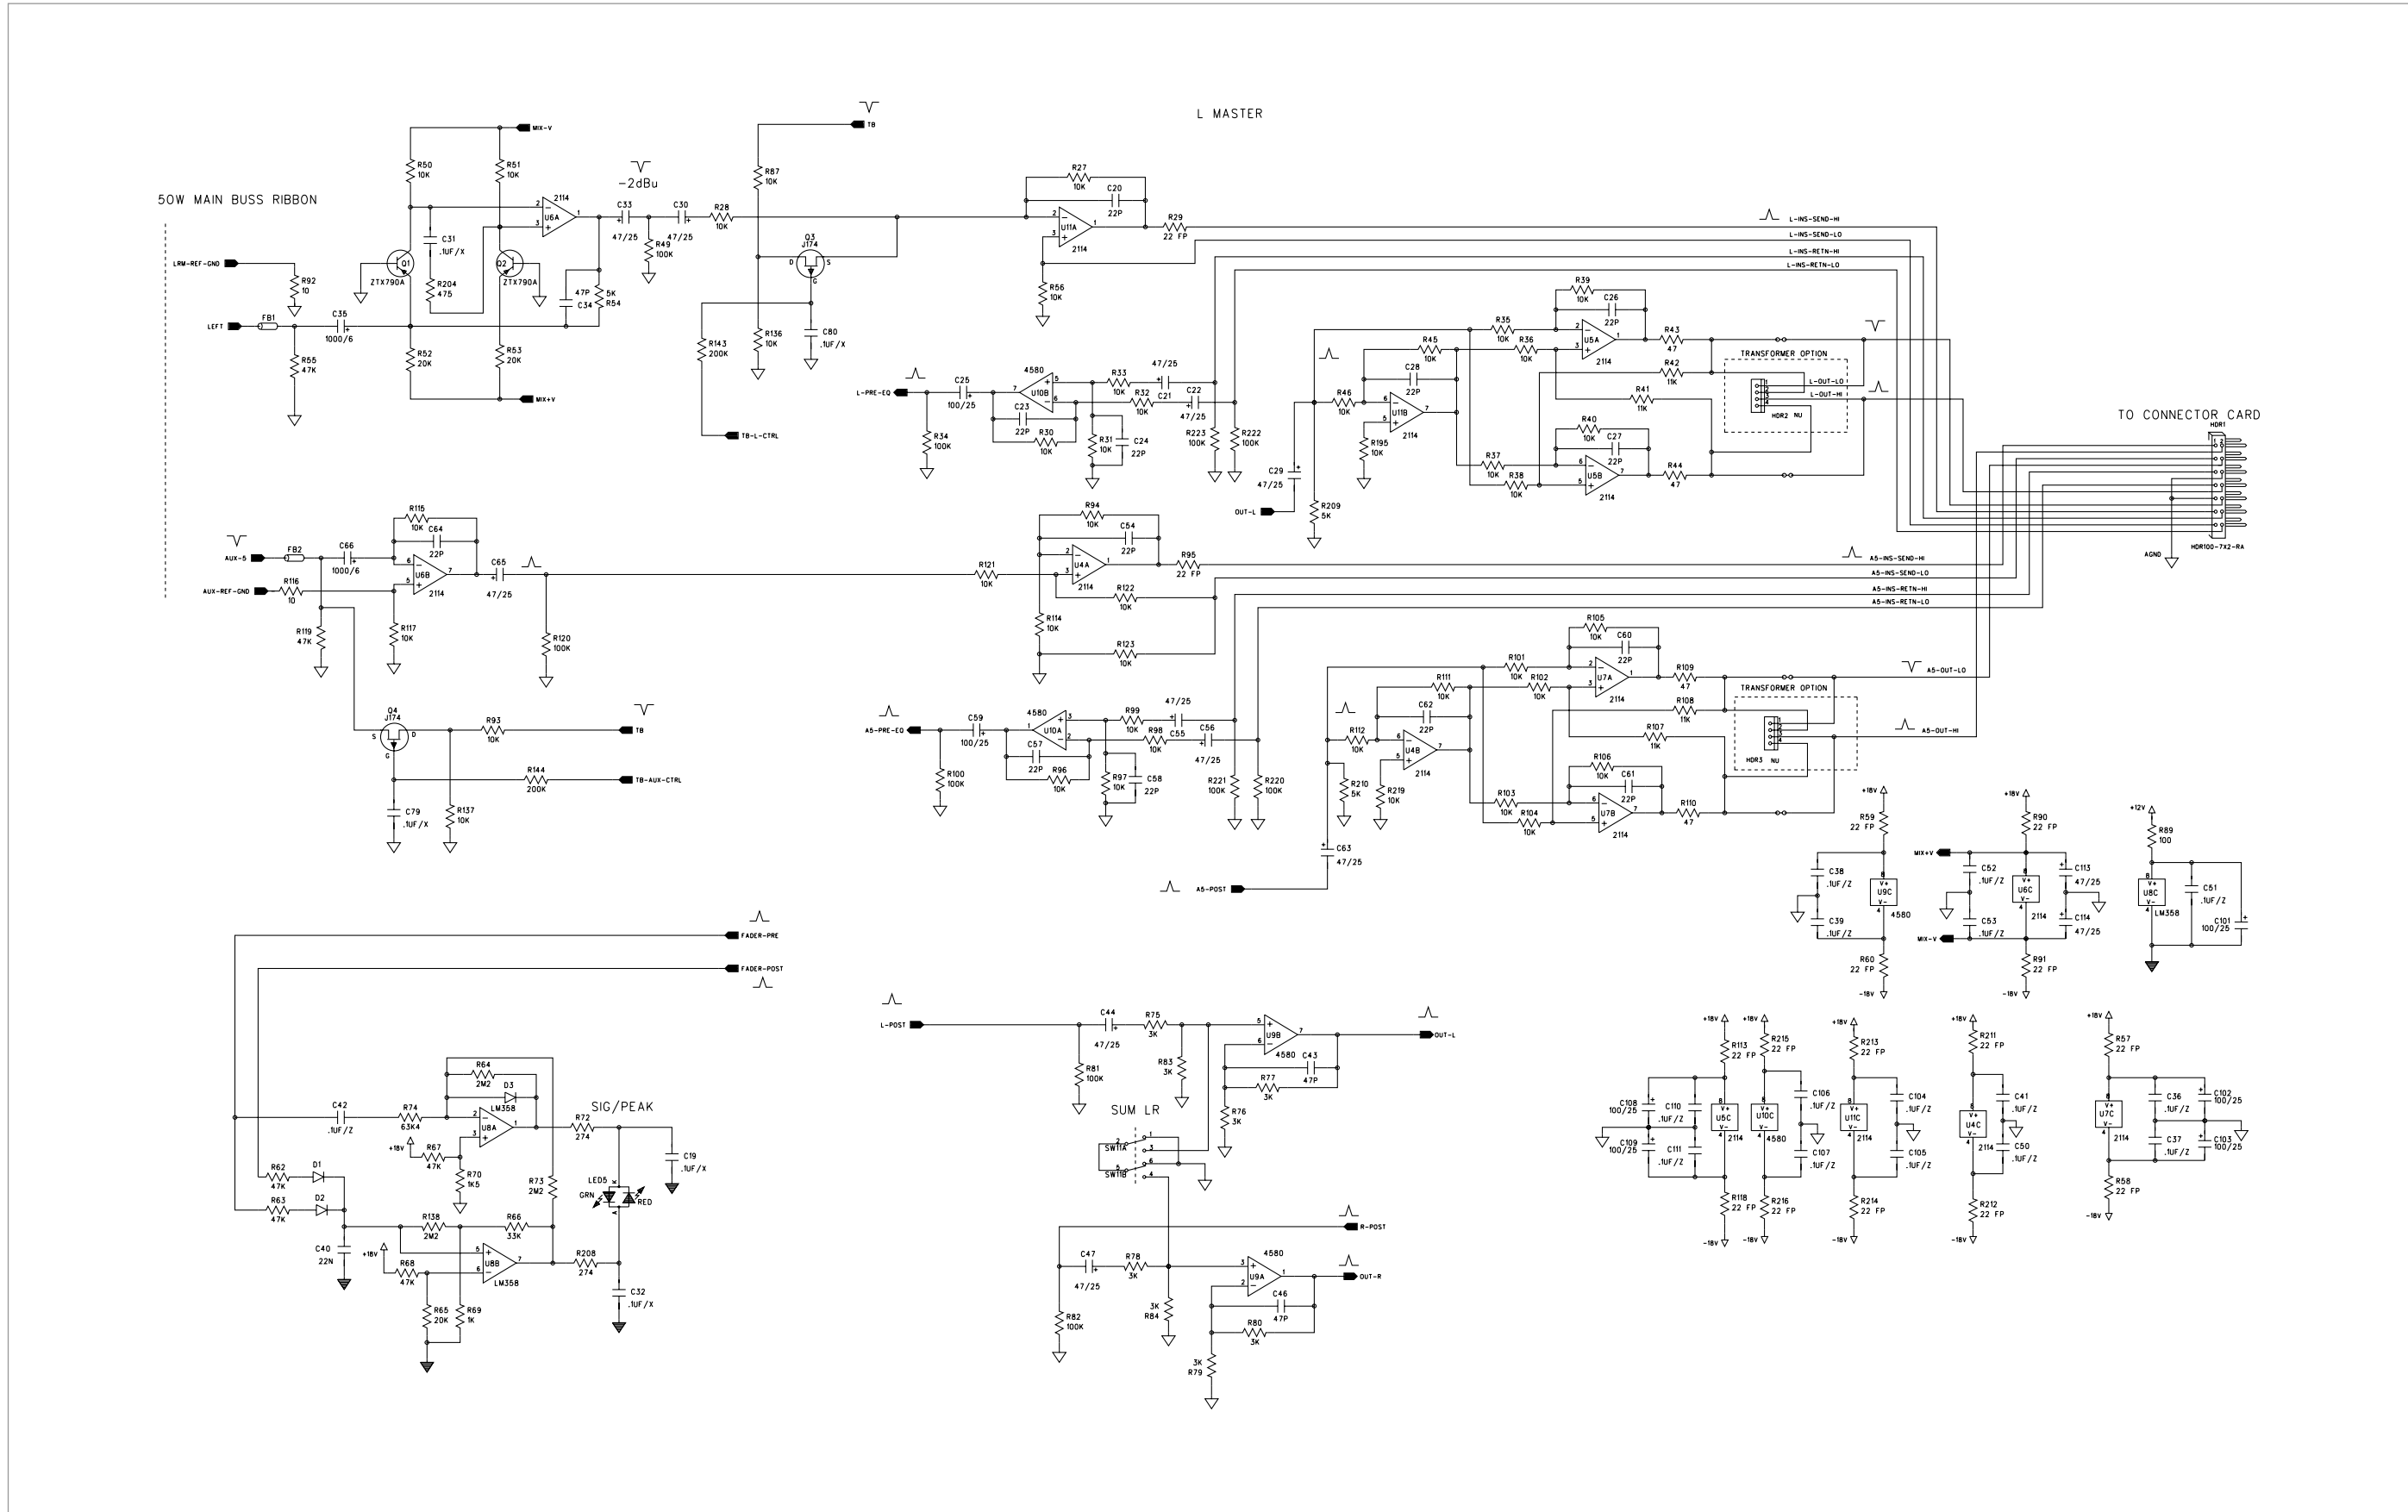

master 3 p. 22

master 4 p. 25

sub modules p. 25

console dimensions and rear-view

top

X-Four

| frame | dimensions | weight |
|-------|-------------------------------------|---------------------|
| 20 | 28 x 26 x 9 in 71 x 66 x 23 cm | 63 lbs 28.6 kg |
| 28 | 38 x 26 x 9 in 96.5 x 66 x 23 cm | 84 lbs 37.8 kg |
| 36 | 48 x 26 x 9 in 122 x 66 x 23 cm | 105 lbs 47.25 kg |
| 44 | 57 x 26 x 9 in 145 x 66 x 23 cm | 126 lbs 57.3 kg |

frame size = total number of modules in a console
(inputs + groups + master + etc)

rear

side

console rear-view (enlarged)

X-Four

WITH A -14dBu SIGNAL (-18Vu) AT RIGHT OUTPUT, TRIM SO THE -18Vu LED JUST COMES ON.

WITH A -14dBu SIGNAL (-18V_u) AT MONO OUTPUT, TRIM SO THE -18V_u LED JUST COMES ON.

50-WAY MAIN BUS RIBBON

16-WAY RIBBON LINK

WITH A MEASURED OUTPUT OF -14dB_u (-18V_u) AT THE MATRIX 1 OUTPUT, SOLO THE OUTPUT AND TRIM SO THE -18V_u LED JUST COMES ON.