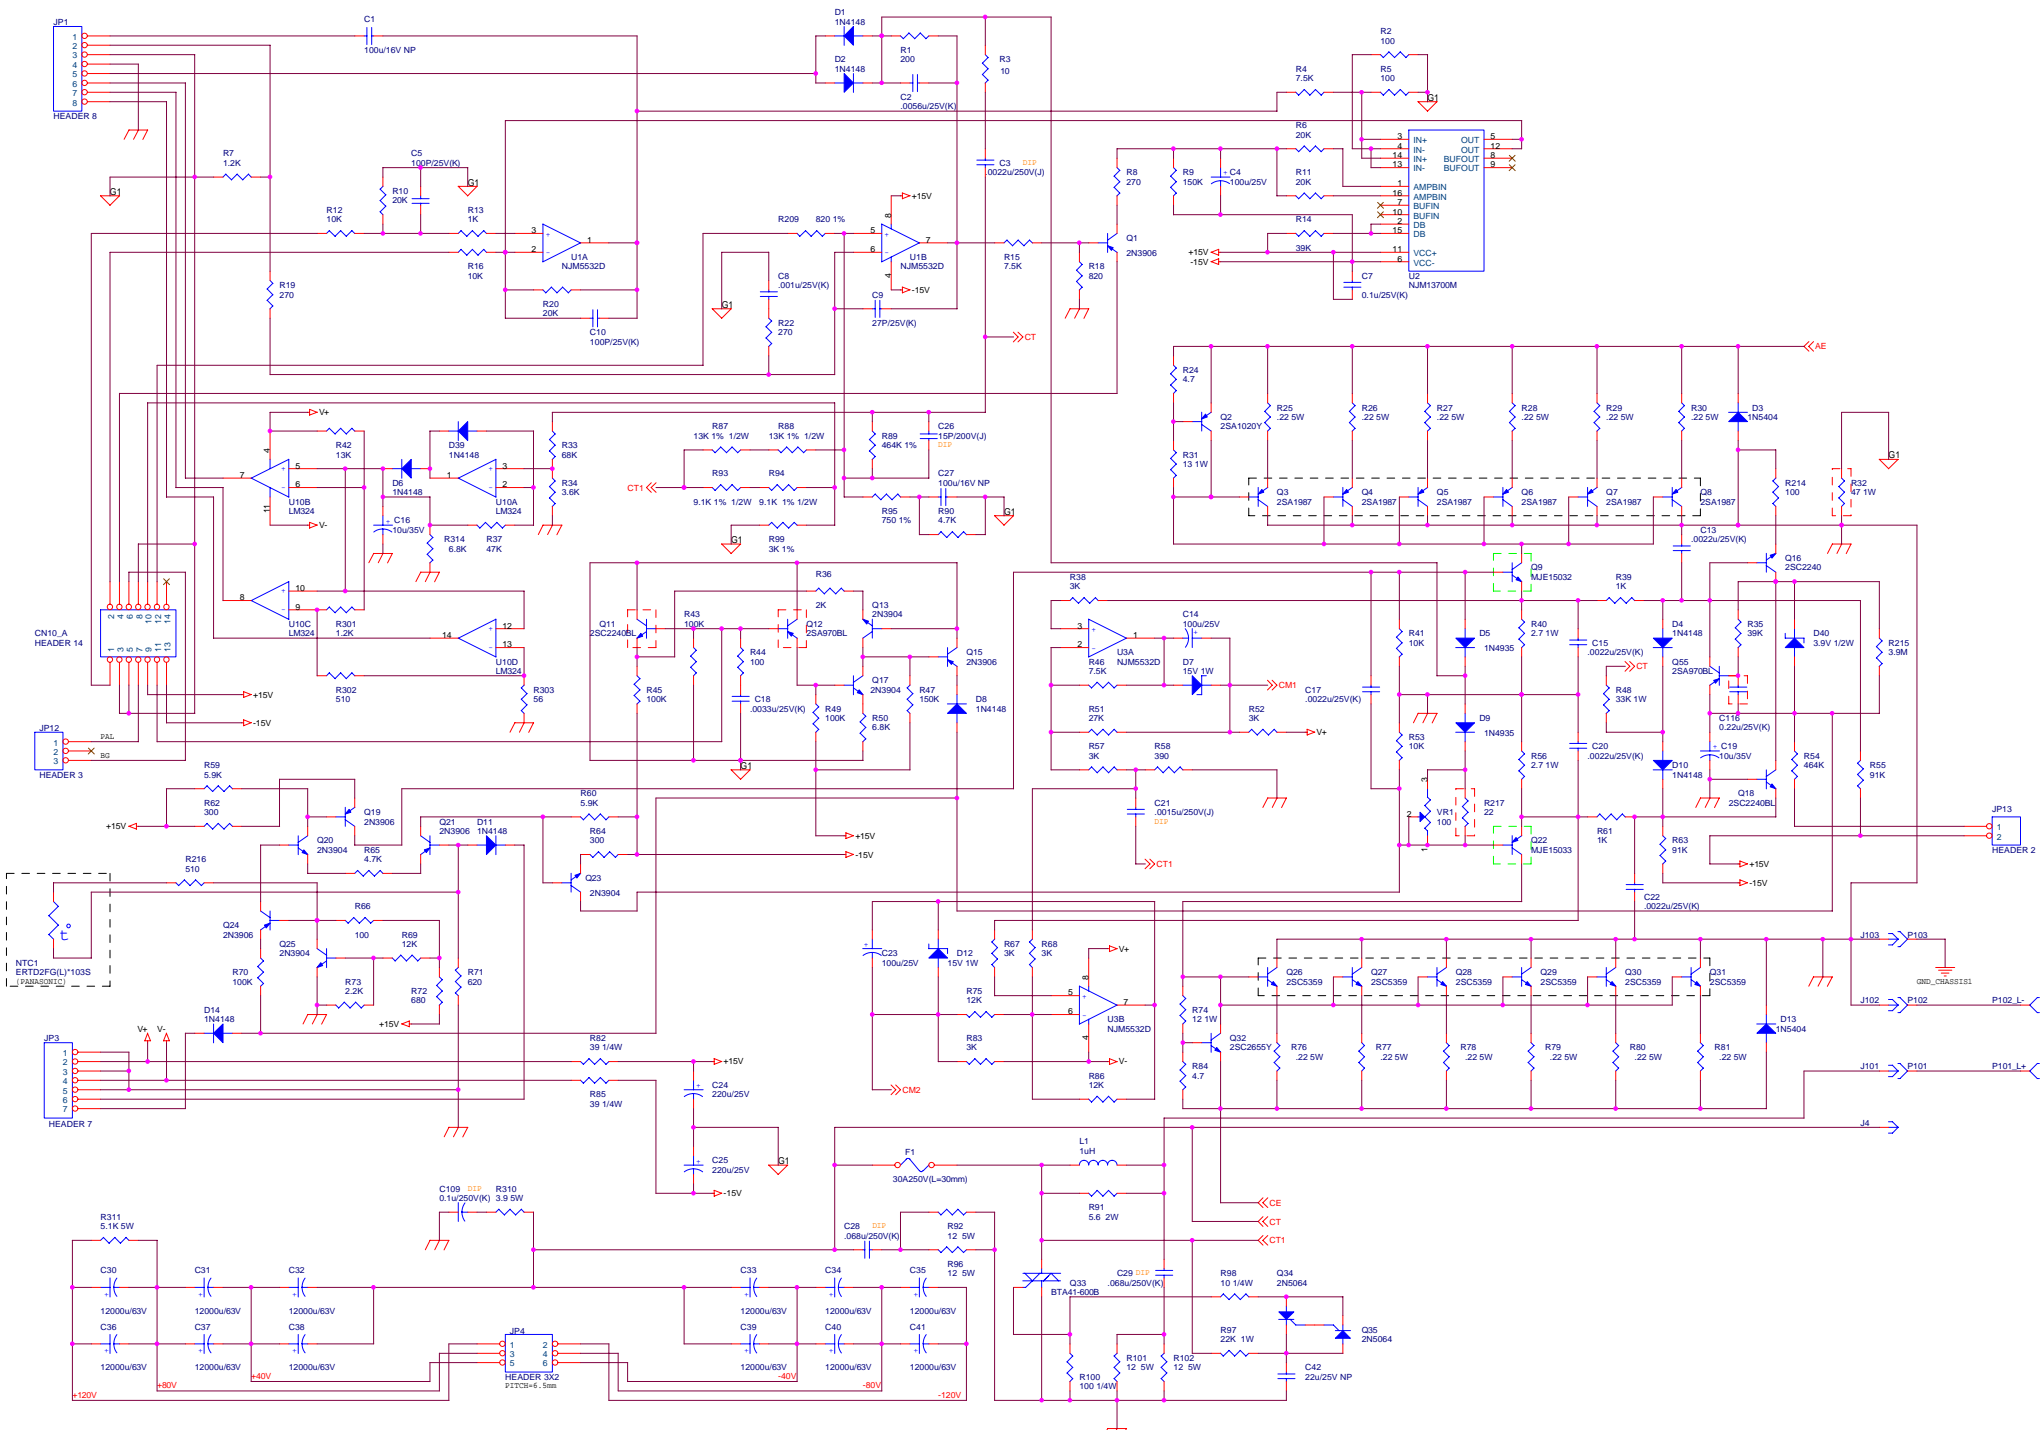

CROWN CORP.		
Title XLS-5000 L NEG_DRV.		
Size A4	Document Number L NEG_DRV.SCH	Rev A
Date:	Thursday, December 20, 2007	Sheet 3 of 10

<b>CROWN CORP.</b>			
Title			
XLS-5000 L POS_DRV.			
Size A4	Document Number		Rev A
L POS_DRV.SCH			
Date:	Thursday, December 20, 2007	Sheet	4 of 10

CROWN CORP.		
Title XLS-5000 R NEG_DRV.		
Size A4	Document Number R NEG_DRV.SCH	Rev A
Date:	Thursday, December 20, 2007	Sheet 5 of 10

<b>CROWN CORP.</b>			
Title			
XLS-5000 R POS_DRV.			
Size A4	Document Number		Rev A
R POS_DRV.SCH			
Date:	Thursday, December 20, 2007	Sheet	6 of 10

CROWN CORP.			
Title			
XLS-5000 POWER IN			
Size	Document Number	Rev	
A3	POWER.SCH	A	
Date:	Thursday, December 20, 2007	Sheet	9 of 10

CROWN CORP.			
Title			
XLS-5000 FAN&PROT.			
Size	Document Number	Rev	
Custom	CONNECTOR.SCH	A	
Date:	Thursday, December 20, 2007	Sheet	10 of 10