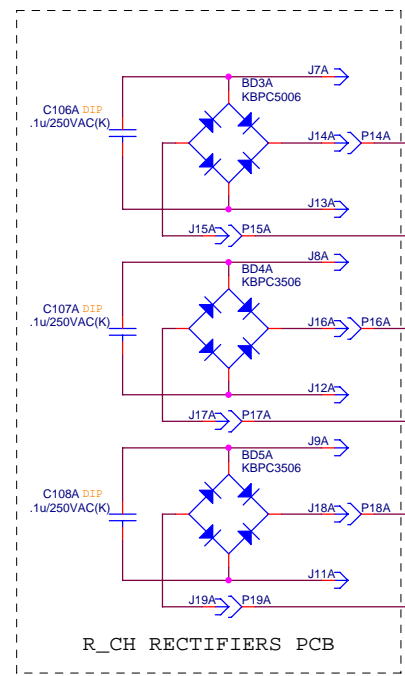

CROWN CORP.		
Title XLS-5000 L NEG_DRV.		
Size A4	Document Number L NEG_DRV.SCH	Rev A
Date:	Thursday, December 20, 2007	Sheet 3 of 10

<b>CROWN CORP.</b>			
Title			
XLS-5000 L POS_DRV.			
Size A4	Document Number		Rev A
L POS_DRV.SCH			
Date:	Thursday, December 20, 2007	Sheet	4 of 10

CROWN CORP.		
Title XLS-5000 R NEG_DRV.		
Size A4	Document Number R NEG_DRV.SCH	Rev A
Date:	Thursday, December 20, 2007	Sheet 5 of 10

<b>CROWN CORP.</b>			
Title			
XLS-5000 R POS_DRV.			
Size A4	Document Number		Rev A
R POS_DRV.SCH			
Date:	Thursday, December 20, 2007	Sheet	6 of 10

CROWN CORP.			
Title			
XLS-5000 POWER IN			
Size	Document Number	Rev	
A3	POWER.SCH	A	
Date:	Thursday, December 20, 2007	Sheet	9 of 10

CROWN CORP.			
Title			
XLS-5000 FAN&PROT.			
Size	Document Number	Rev	
Custom	CONNECTOR.SCH	A	
Date:	Thursday, December 20, 2007	Sheet	10 of 10