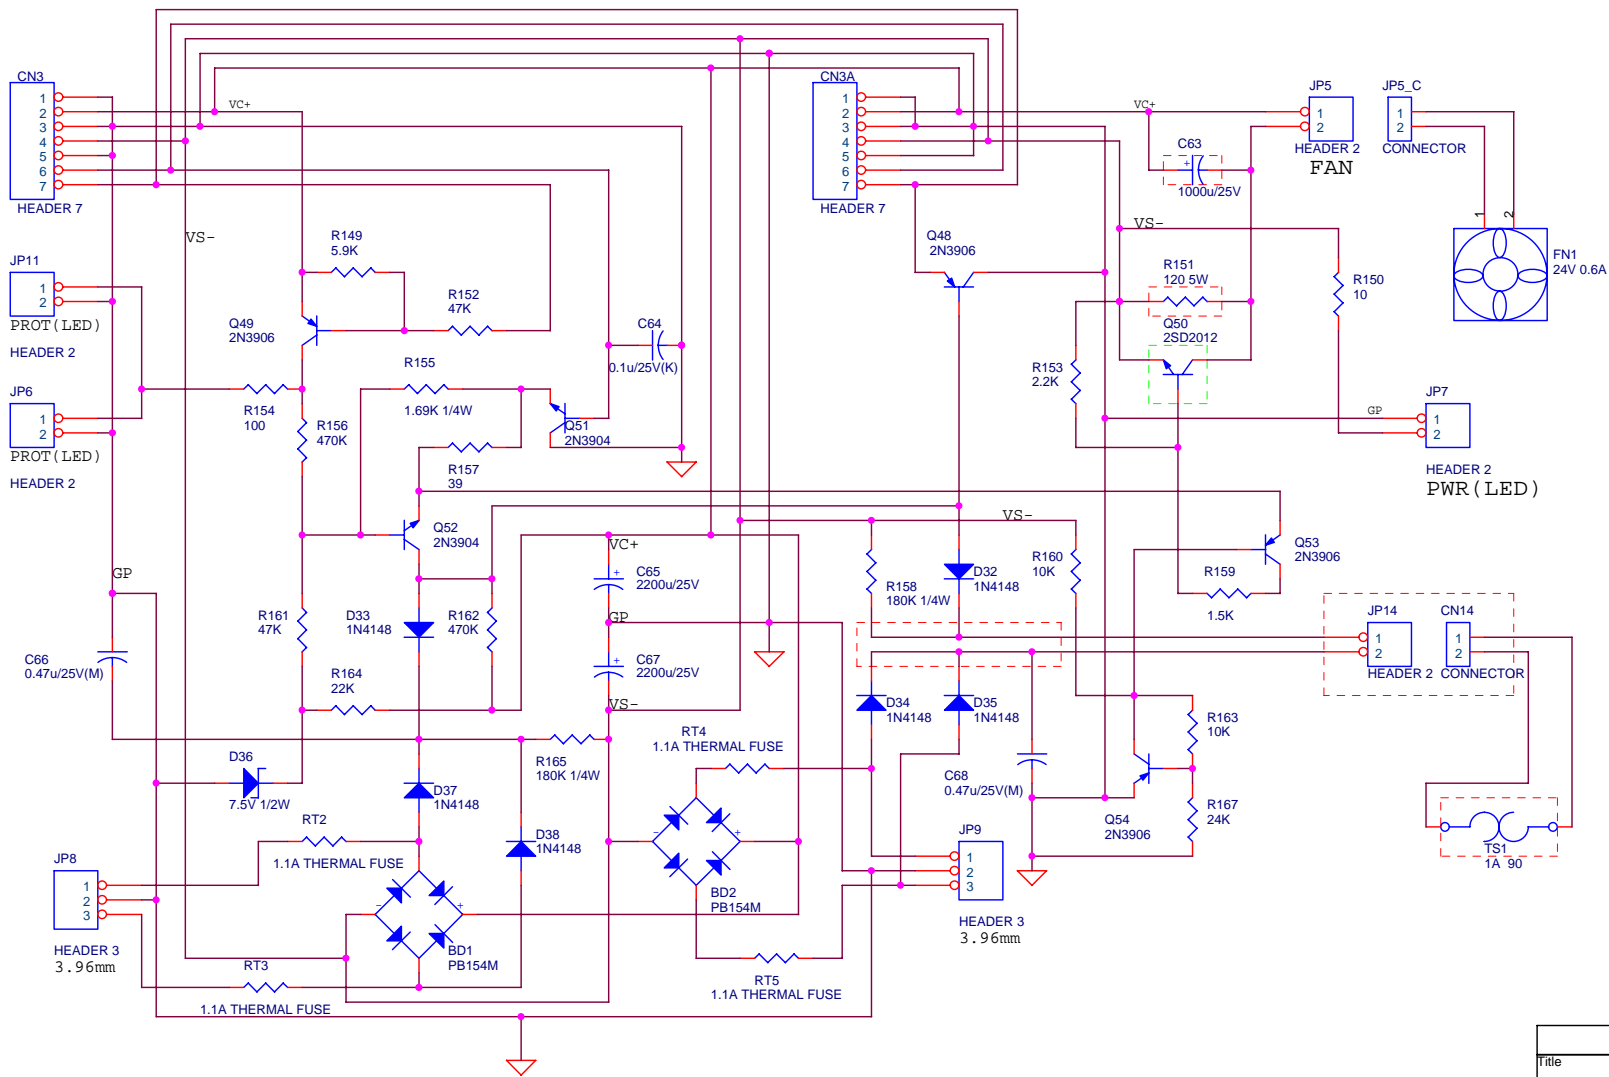

CROWN CORP.			
Title			
XLS-5000 POWER IN			
Size	Document Number	Rev	
A3	POWER.SCH	A	
Date:	Thursday, December 20, 2007	Sheet	9 of 10

CROWN CORP.			
Title			
XLS-5000 FAN&PROT.			
Size	Document Number	Rev	
Custom	CONNECTOR.SCH	A	
Date:	Thursday, December 20, 2007	Sheet	10 of 10