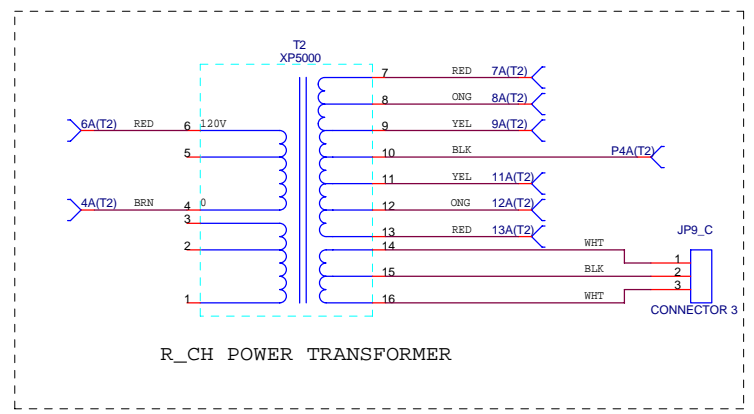

CROWN CORP.		
Title XLS-5000 L NEG_DRV.		
Size A4	Document Number L NEG_DRV.SCH	Rev A
Date:	Thursday, December 20, 2007	Sheet 3 of 10

<b>CROWN CORP.</b>			
Title			
XLS-5000 L POS_DRV.			
Size A4	Document Number		Rev A
L POS_DRV.SCH			
Date:	Thursday, December 20, 2007	Sheet	4 of 10

CROWN CORP.		
Title XLS-5000 R NEG_DRV.		
Size A4	Document Number R NEG_DRV.SCH	Rev A
Date:	Thursday, December 20, 2007	Sheet 5 of 10

<b>CROWN CORP.</b>			
Title			
XLS-5000 R POS_DRV.			
Size A4	Document Number		Rev A
R POS_DRV.SCH			
Date:	Thursday, December 20, 2007	Sheet	6 of 10

CROWN CORP.			
Title			
XLS-5000 POWER IN			
Size	Document Number	Rev	
A3	POWER.SCH	A	
Date:	Thursday, December 20, 2007	Sheet	9 of 10

CROWN CORP.			
Title			
XLS-5000 FAN&PROT.			
Size	Document Number	Rev	
Custom	CONNECTOR.SCH	A	
Date:	Thursday, December 20, 2007	Sheet	10 of 10