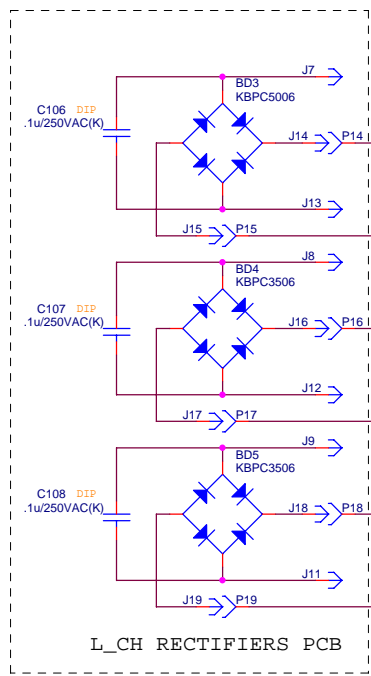

CROWN CORP.		
Title XLS-5000 L NEG_DRV.		
Size A4	Document Number L NEG_DRV.SCH	Rev A
Date:	Thursday, December 20, 2007	Sheet 3 of 10

<b>CROWN CORP.</b>			
Title			
XLS-5000 L POS_DRV.			
Size A4	Document Number		Rev A
L POS_DRV.SCH			
Date:	Thursday, December 20, 2007	Sheet	4 of 10

CROWN CORP.		
Title XLS-5000 R NEG_DRV.		
Size A4	Document Number R NEG_DRV.SCH	Rev A
Date:	Thursday, December 20, 2007	Sheet 5 of 10

<b>CROWN CORP.</b>			
Title			
XLS-5000 R POS_DRV.			
Size A4	Document Number		Rev A
R POS_DRV.SCH			
Date:	Thursday, December 20, 2007	Sheet	6 of 10

CROWN CORP.			
Title			
XLS-5000 POWER IN			
Size	Document Number	Rev	
A3	POWER.SCH	A	
Date:	Thursday, December 20, 2007	Sheet	9 of 10

CROWN CORP.			
Title			
XLS-5000 FAN&PROT.			
Size	Document Number	Rev	
Custom	CONNECTOR.SCH	A	
Date:	Thursday, December 20, 2007	Sheet	10 of 10