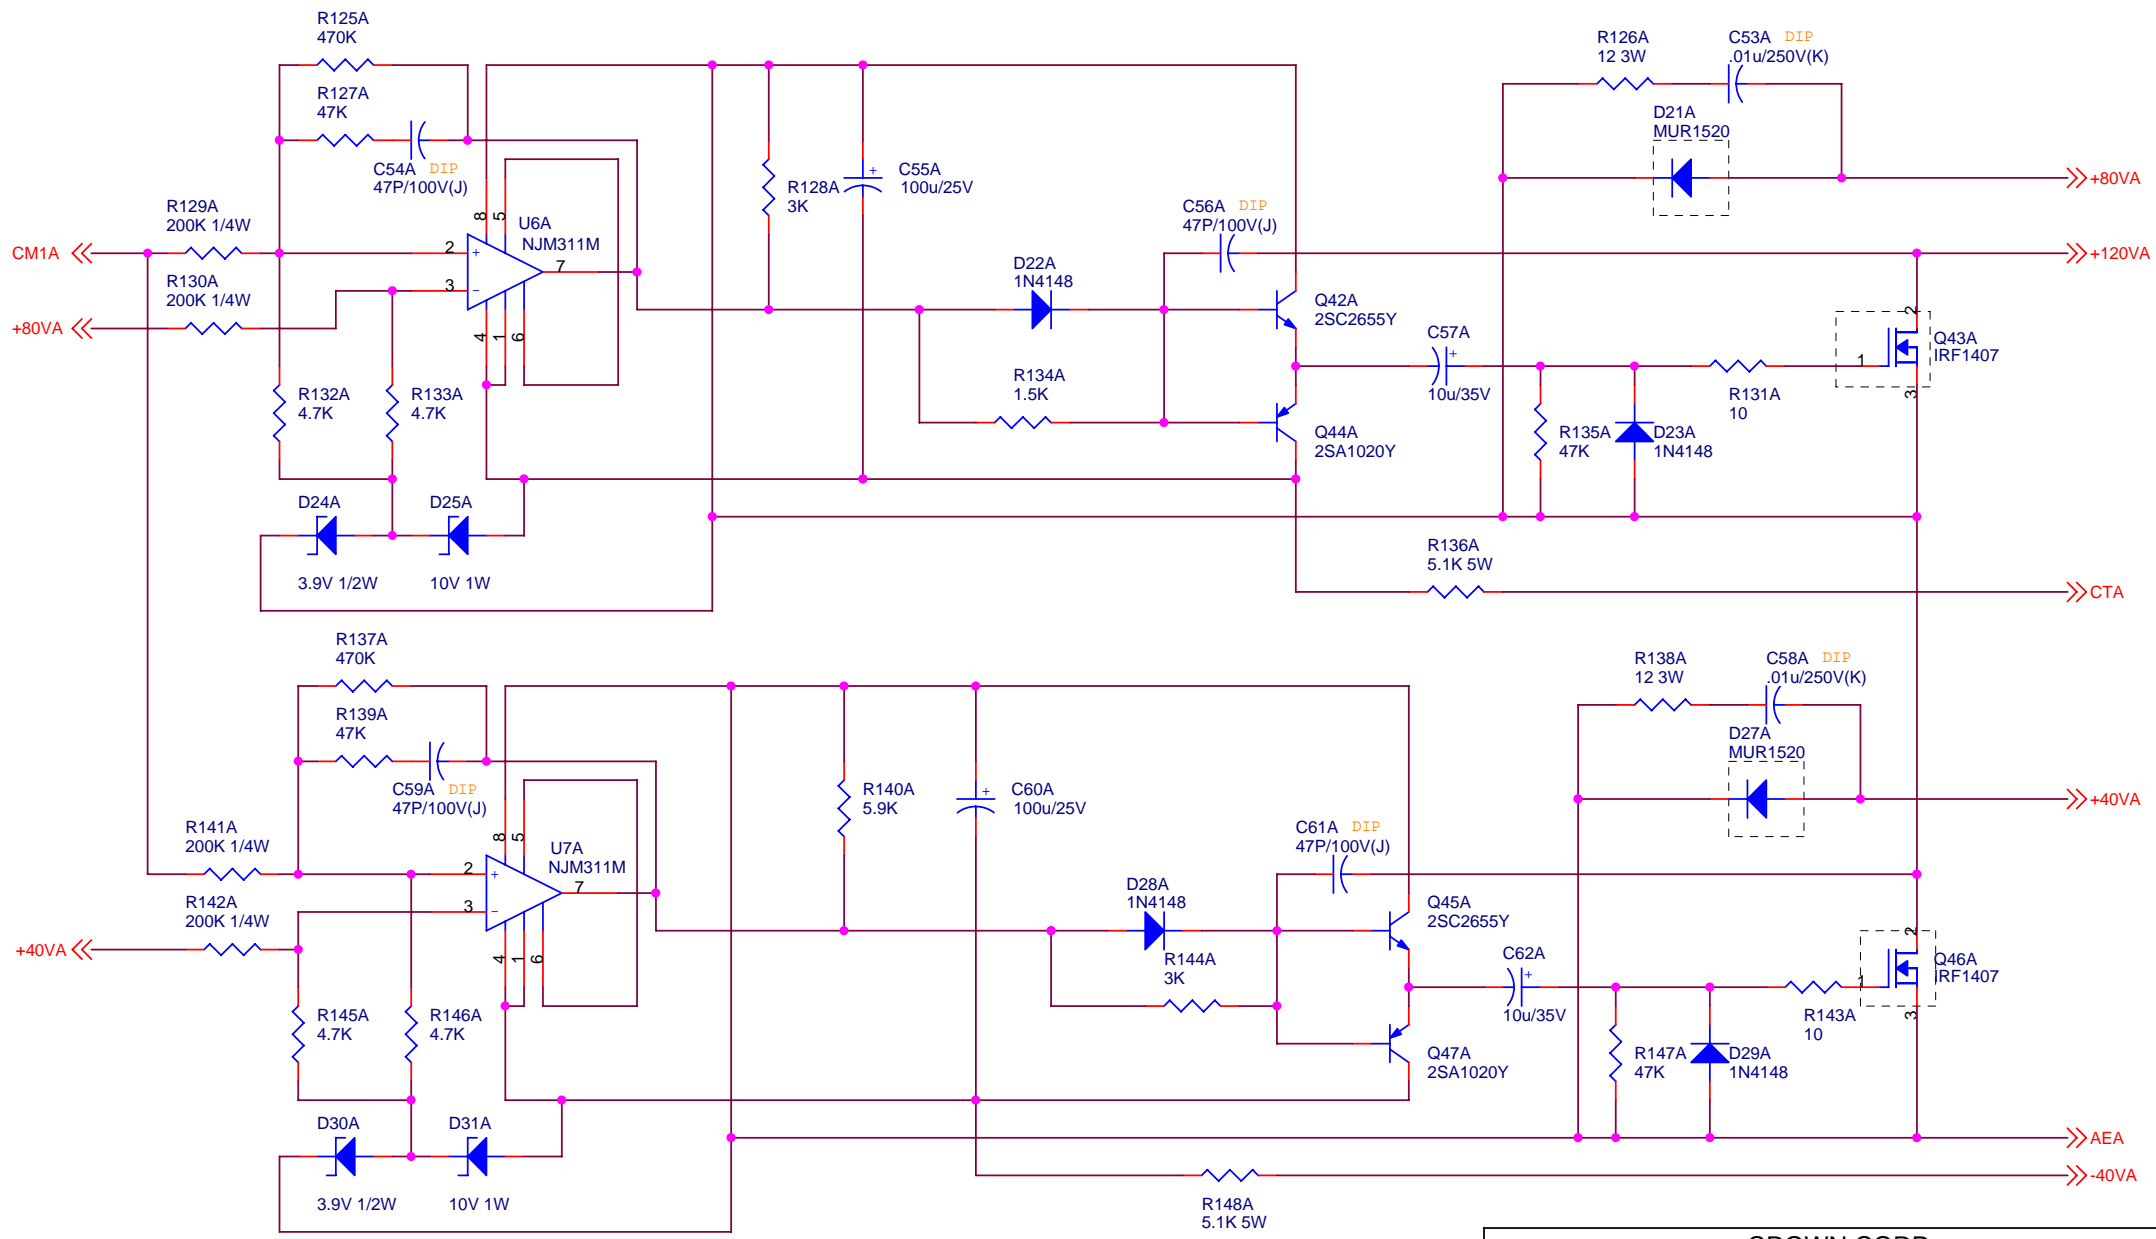

CROWN CORP.		
Title XLS-5000 L NEG_DRV.		
Size A4	Document Number L NEG_DRV.SCH	Rev A
Date:	Thursday, December 20, 2007	Sheet 3 of 10

<b>CROWN CORP.</b>			
Title			
XLS-5000 L POS_DRV.			
Size A4	Document Number		Rev A
L POS_DRV.SCH			
Date:	Thursday, December 20, 2007	Sheet	4 of 10

CROWN CORP.		
Title XLS-5000 R NEG_DRV.		
Size A4	Document Number R NEG_DRV.SCH	Rev A
Date:	Thursday, December 20, 2007	Sheet 5 of 10

<b>CROWN CORP.</b>			
Title			
XLS-5000 R POS_DRV.			
Size A4	Document Number		Rev A
R POS_DRV.SCH			
Date:	Thursday, December 20, 2007	Sheet	6 of 10

CROWN CORP.			
Title			
XLS-5000 POWER IN			
Size	Document Number	Rev	
A3	POWER.SCH	A	
Date:	Thursday, December 20, 2007	Sheet	9 of 10

CROWN CORP.			
Title			
XLS-5000 FAN&PROT.			
Size	Document Number	Rev	
Custom	CONNECTOR.SCH	A	
Date:	Thursday, December 20, 2007	Sheet	10 of 10