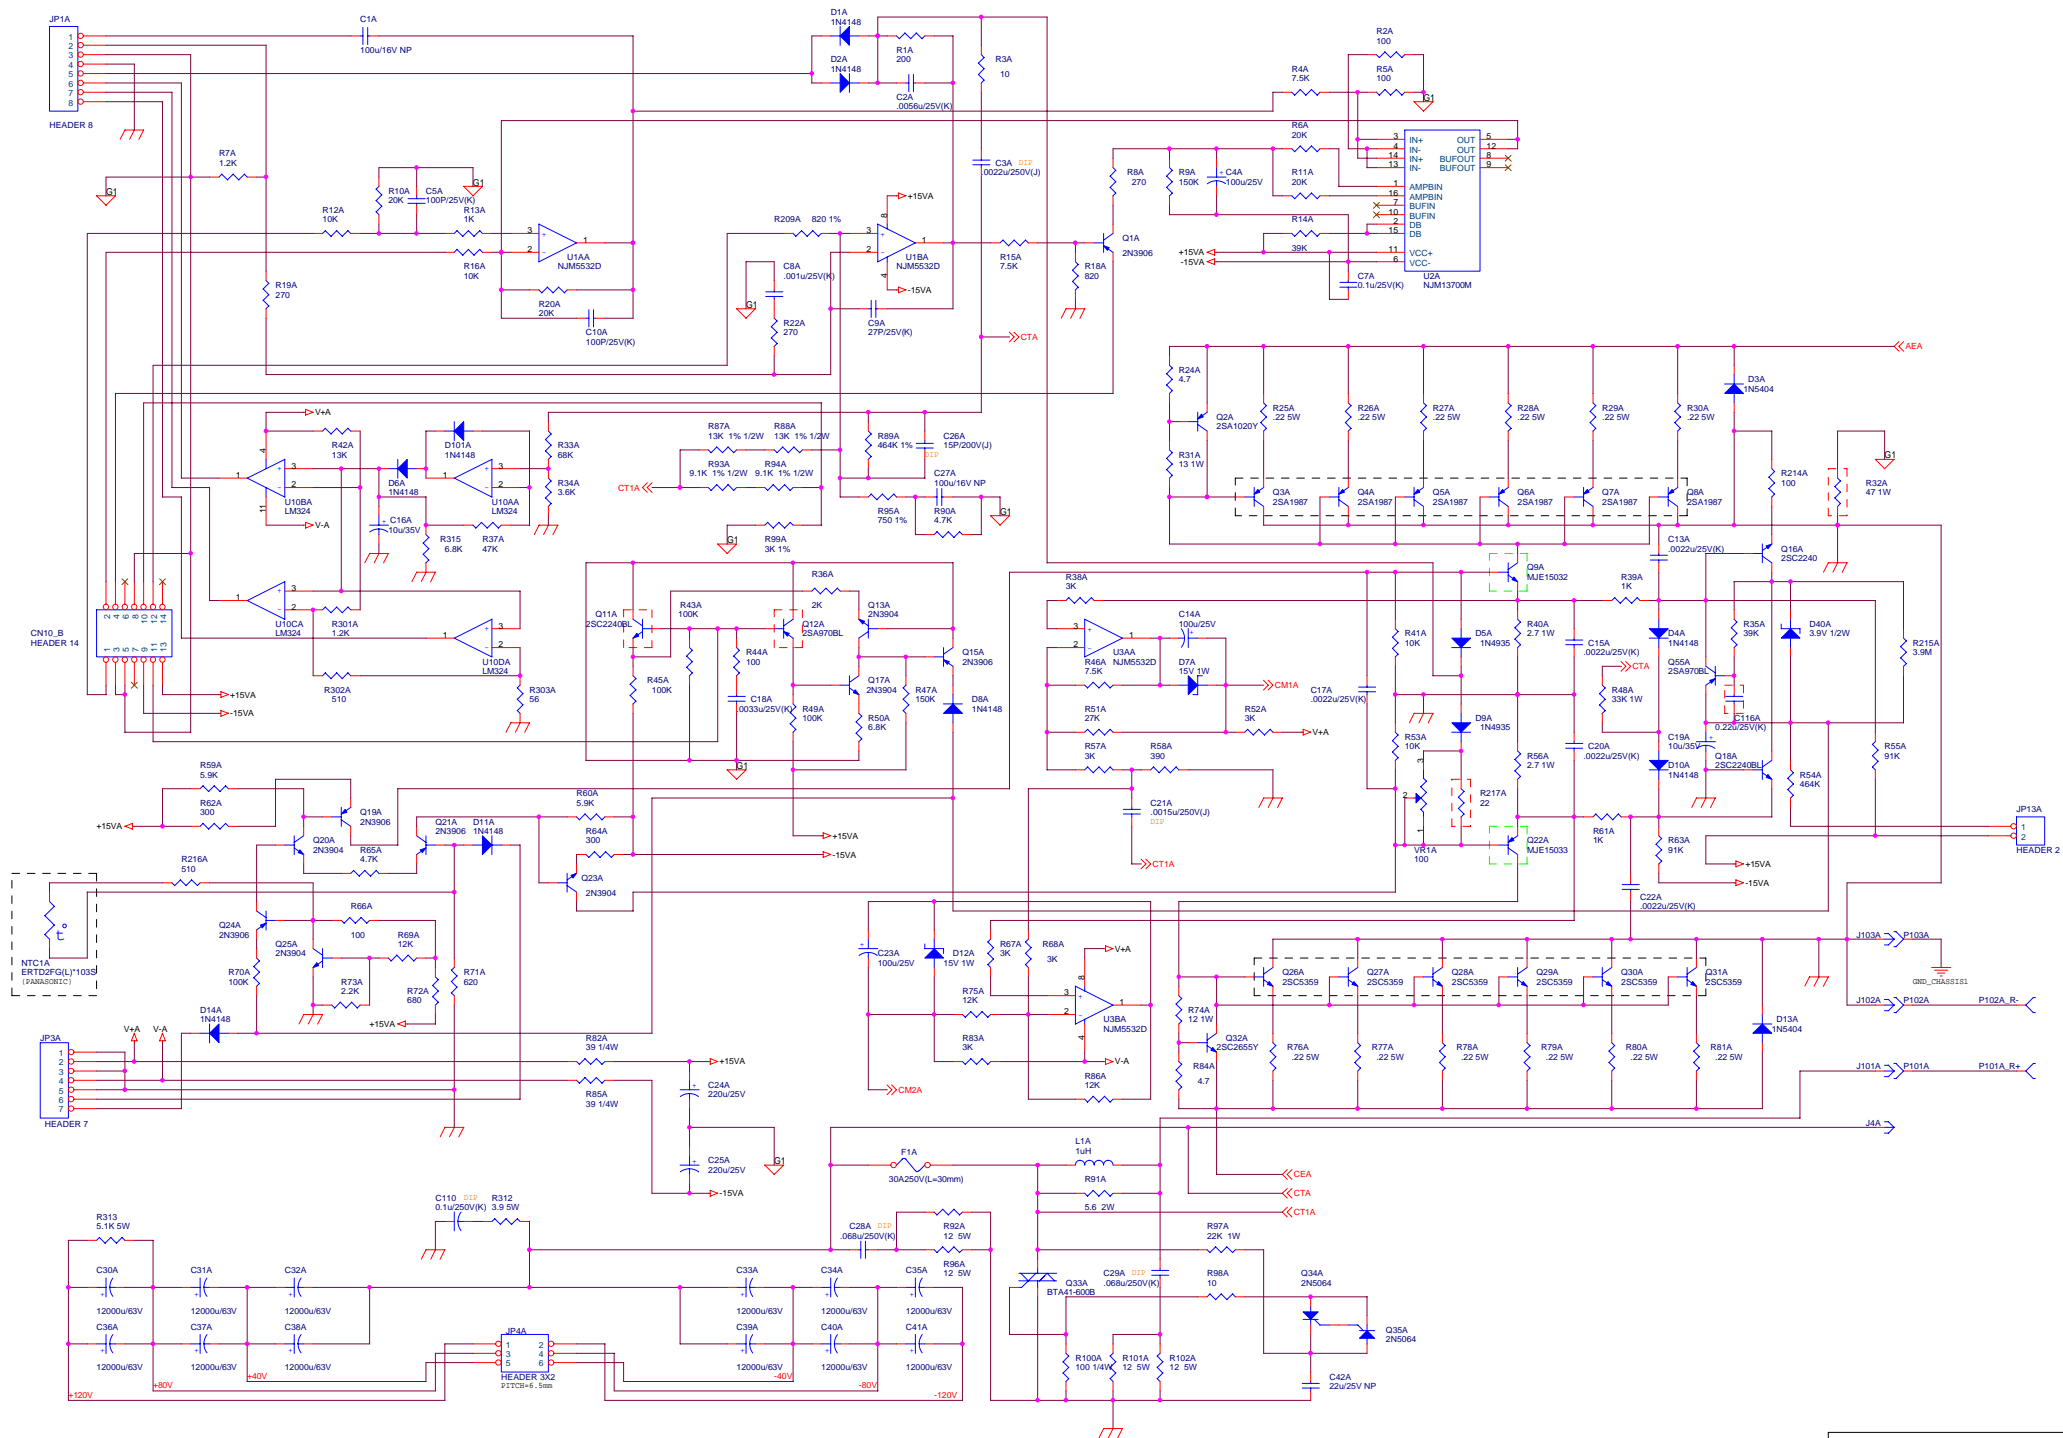

CROWN CORP.		
Title XLS-5000 L NEG_DRV.		
Size A4	Document Number L NEG_DRV.SCH	Rev A
Date:	Thursday, December 20, 2007	Sheet 3 of 10

<b>CROWN CORP.</b>			
Title			
XLS-5000 L POS_DRV.			
Size A4	Document Number		Rev A
L POS_DRV.SCH			
Date:	Thursday, December 20, 2007	Sheet	4 of 10

CROWN CORP.		
Title XLS-5000 R NEG_DRV.		
Size A4	Document Number R NEG_DRV.SCH	Rev A
Date:	Thursday, December 20, 2007	Sheet 5 of 10

<b>CROWN CORP.</b>			
Title			
XLS-5000 R POS_DRV.			
Size A4	Document Number		Rev A
R POS_DRV.SCH			
Date:	Thursday, December 20, 2007	Sheet	6 of 10

CROWN CORP.			
Title			
XLS-5000 POWER IN			
Size	Document Number	Rev	
A3	POWER.SCH	A	
Date:	Thursday, December 20, 2007	Sheet	9 of 10

CROWN CORP.			
Title			
XLS-5000 FAN&PROT.			
Size	Document Number	Rev	
Custom	CONNECTOR.SCH	A	
Date:	Thursday, December 20, 2007	Sheet	10 of 10