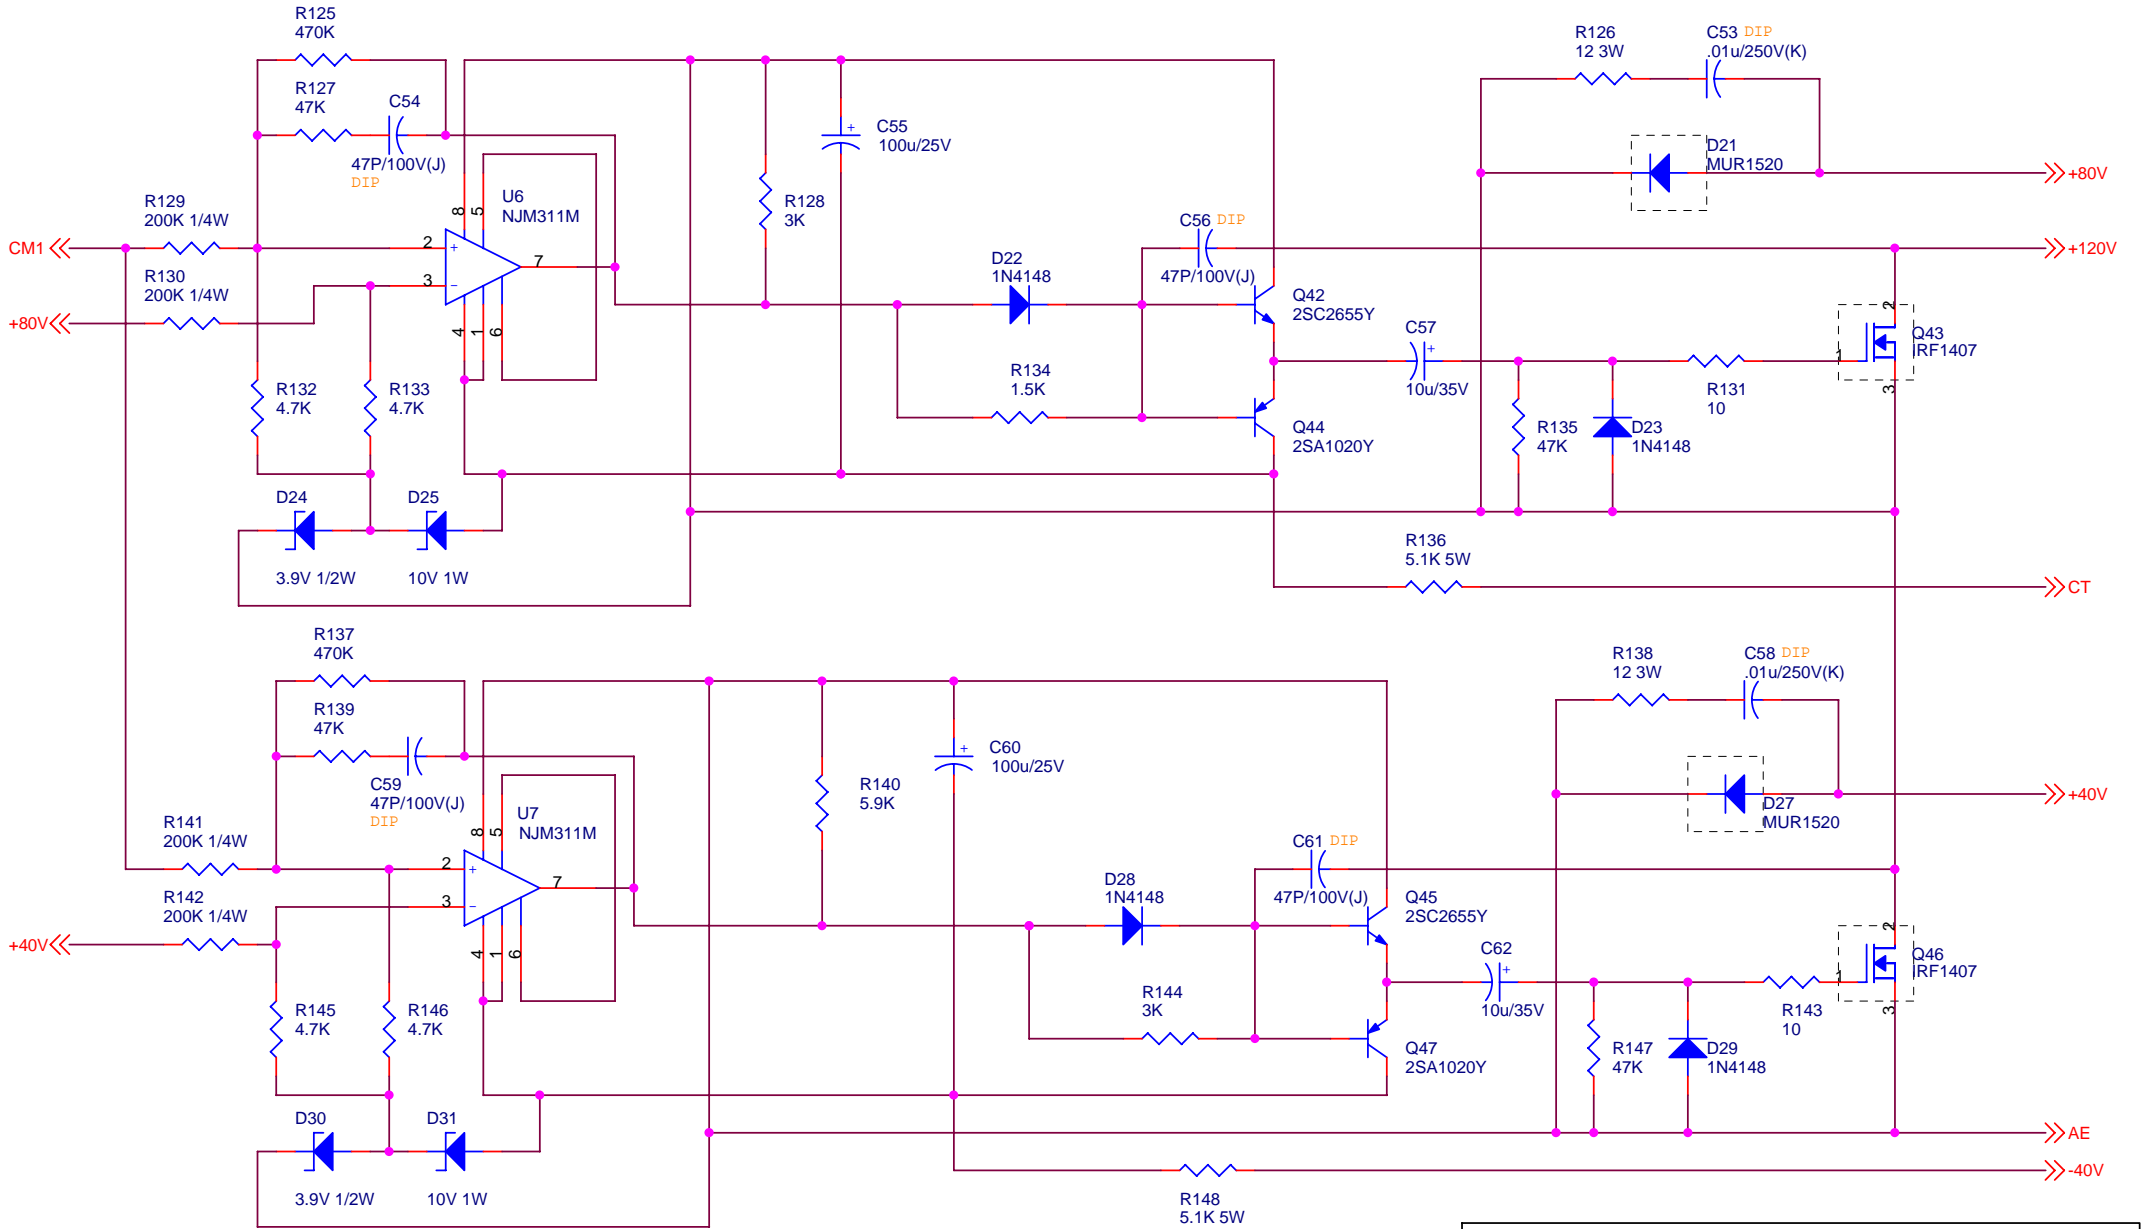

CROWN CORP.		
Title XLS-5000 L NEG_DRV.		
Size A4	Document Number L NEG_DRV.SCH	Rev A
Date:	Thursday, December 20, 2007	Sheet 3 of 10

<b>CROWN CORP.</b>			
Title			
XLS-5000 L POS_DRV.			
Size A4	Document Number		Rev A
L POS_DRV.SCH			
Date:	Thursday, December 20, 2007	Sheet	4 of 10

CROWN CORP.		
Title XLS-5000 R NEG_DRV.		
Size A4	Document Number R NEG_DRV.SCH	Rev A
Date:	Thursday, December 20, 2007	Sheet 5 of 10

<b>CROWN CORP.</b>			
Title			
XLS-5000 R POS_DRV.			
Size A4	Document Number		Rev A
R POS_DRV.SCH			
Date:	Thursday, December 20, 2007	Sheet	6 of 10

CROWN CORP.			
Title			
XLS-5000 POWER IN			
Size	Document Number	Rev	
A3	POWER.SCH	A	
Date:	Thursday, December 20, 2007	Sheet	9 of 10

CROWN CORP.			
Title			
XLS-5000 FAN&PROT.			
Size	Document Number	Rev	
Custom	CONNECTOR.SCH	A	
Date:	Thursday, December 20, 2007	Sheet	10 of 10