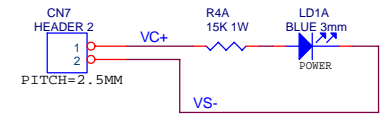

CROWN CORP.			
Title			
XLS-5000 POWER IN			
Size	Document Number	Rev	
A3	POWER.SCH	A	
Date:	Thursday, December 20, 2007	Sheet	9 of 10

CROWN CORP.			
Title			
XLS-5000 FAN&PROT.			
Size	Document Number	Rev	
Custom	CONNECTOR.SCH	A	
Date:	Thursday, December 20, 2007	Sheet	10 of 10