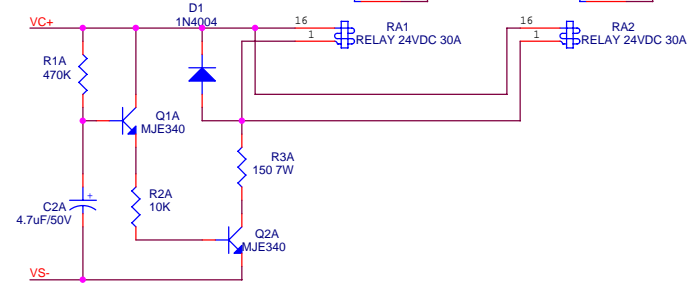

CROWN CORP.		
Title XLS-5000 L NEG_DRV.		
Size A4	Document Number L NEG_DRV.SCH	Rev A
Date:	Thursday, December 20, 2007	Sheet 3 of 10

<b>CROWN CORP.</b>			
Title			
XLS-5000 L POS_DRV.			
Size A4	Document Number		Rev A
L POS_DRV.SCH			
Date:	Thursday, December 20, 2007	Sheet	4 of 10

CROWN CORP.		
Title XLS-5000 R NEG_DRV.		
Size A4	Document Number R NEG_DRV.SCH	Rev A
Date:	Thursday, December 20, 2007	Sheet 5 of 10

<b>CROWN CORP.</b>			
Title			
XLS-5000 R POS_DRV.			
Size A4	Document Number		Rev A
R POS_DRV.SCH			
Date:	Thursday, December 20, 2007	Sheet	6 of 10

CROWN CORP.			
Title			
XLS-5000 POWER IN			
Size	Document Number	Rev	
A3	POWER.SCH	A	
Date:	Thursday, December 20, 2007	Sheet	9 of 10

CROWN CORP.			
Title			
XLS-5000 FAN&PROT.			
Size	Document Number	Rev	
Custom	CONNECTOR.SCH	A	
Date:	Thursday, December 20, 2007	Sheet	10 of 10