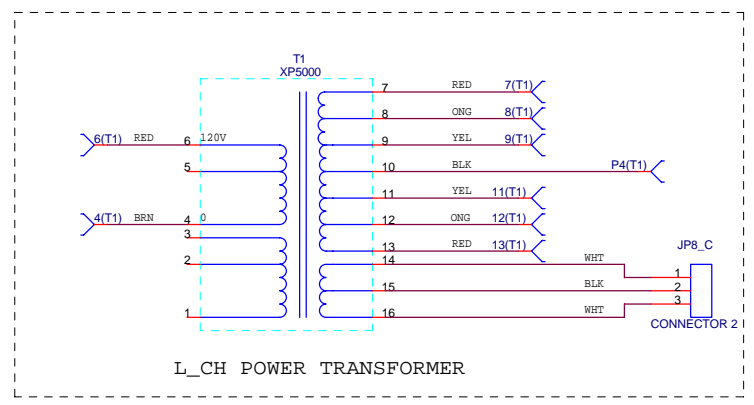

CROWN CORP.		
Title XLS-5000 L NEG_DRV.		
Size A4	Document Number L NEG_DRV.SCH	Rev A
Date:	Thursday, December 20, 2007	Sheet 3 of 10

<b>CROWN CORP.</b>			
Title			
XLS-5000 L POS_DRV.			
Size A4	Document Number		Rev A
L POS_DRV.SCH			
Date:	Thursday, December 20, 2007	Sheet	4 of 10

CROWN CORP.		
Title XLS-5000 R NEG_DRV.		
Size A4	Document Number R NEG_DRV.SCH	Rev A
Date:	Thursday, December 20, 2007	Sheet 5 of 10

<b>CROWN CORP.</b>			
Title			
XLS-5000 R POS_DRV.			
Size A4	Document Number		Rev A
R POS_DRV.SCH			
Date:	Thursday, December 20, 2007	Sheet	6 of 10

CROWN CORP.			
Title			
XLS-5000 POWER IN			
Size	Document Number	Rev	
A3	POWER.SCH	A	
Date:	Thursday, December 20, 2007	Sheet	9 of 10

CROWN CORP.			
Title			
XLS-5000 FAN&PROT.			
Size	Document Number	Rev	
Custom	CONNECTOR.SCH	A	
Date:	Thursday, December 20, 2007	Sheet	10 of 10