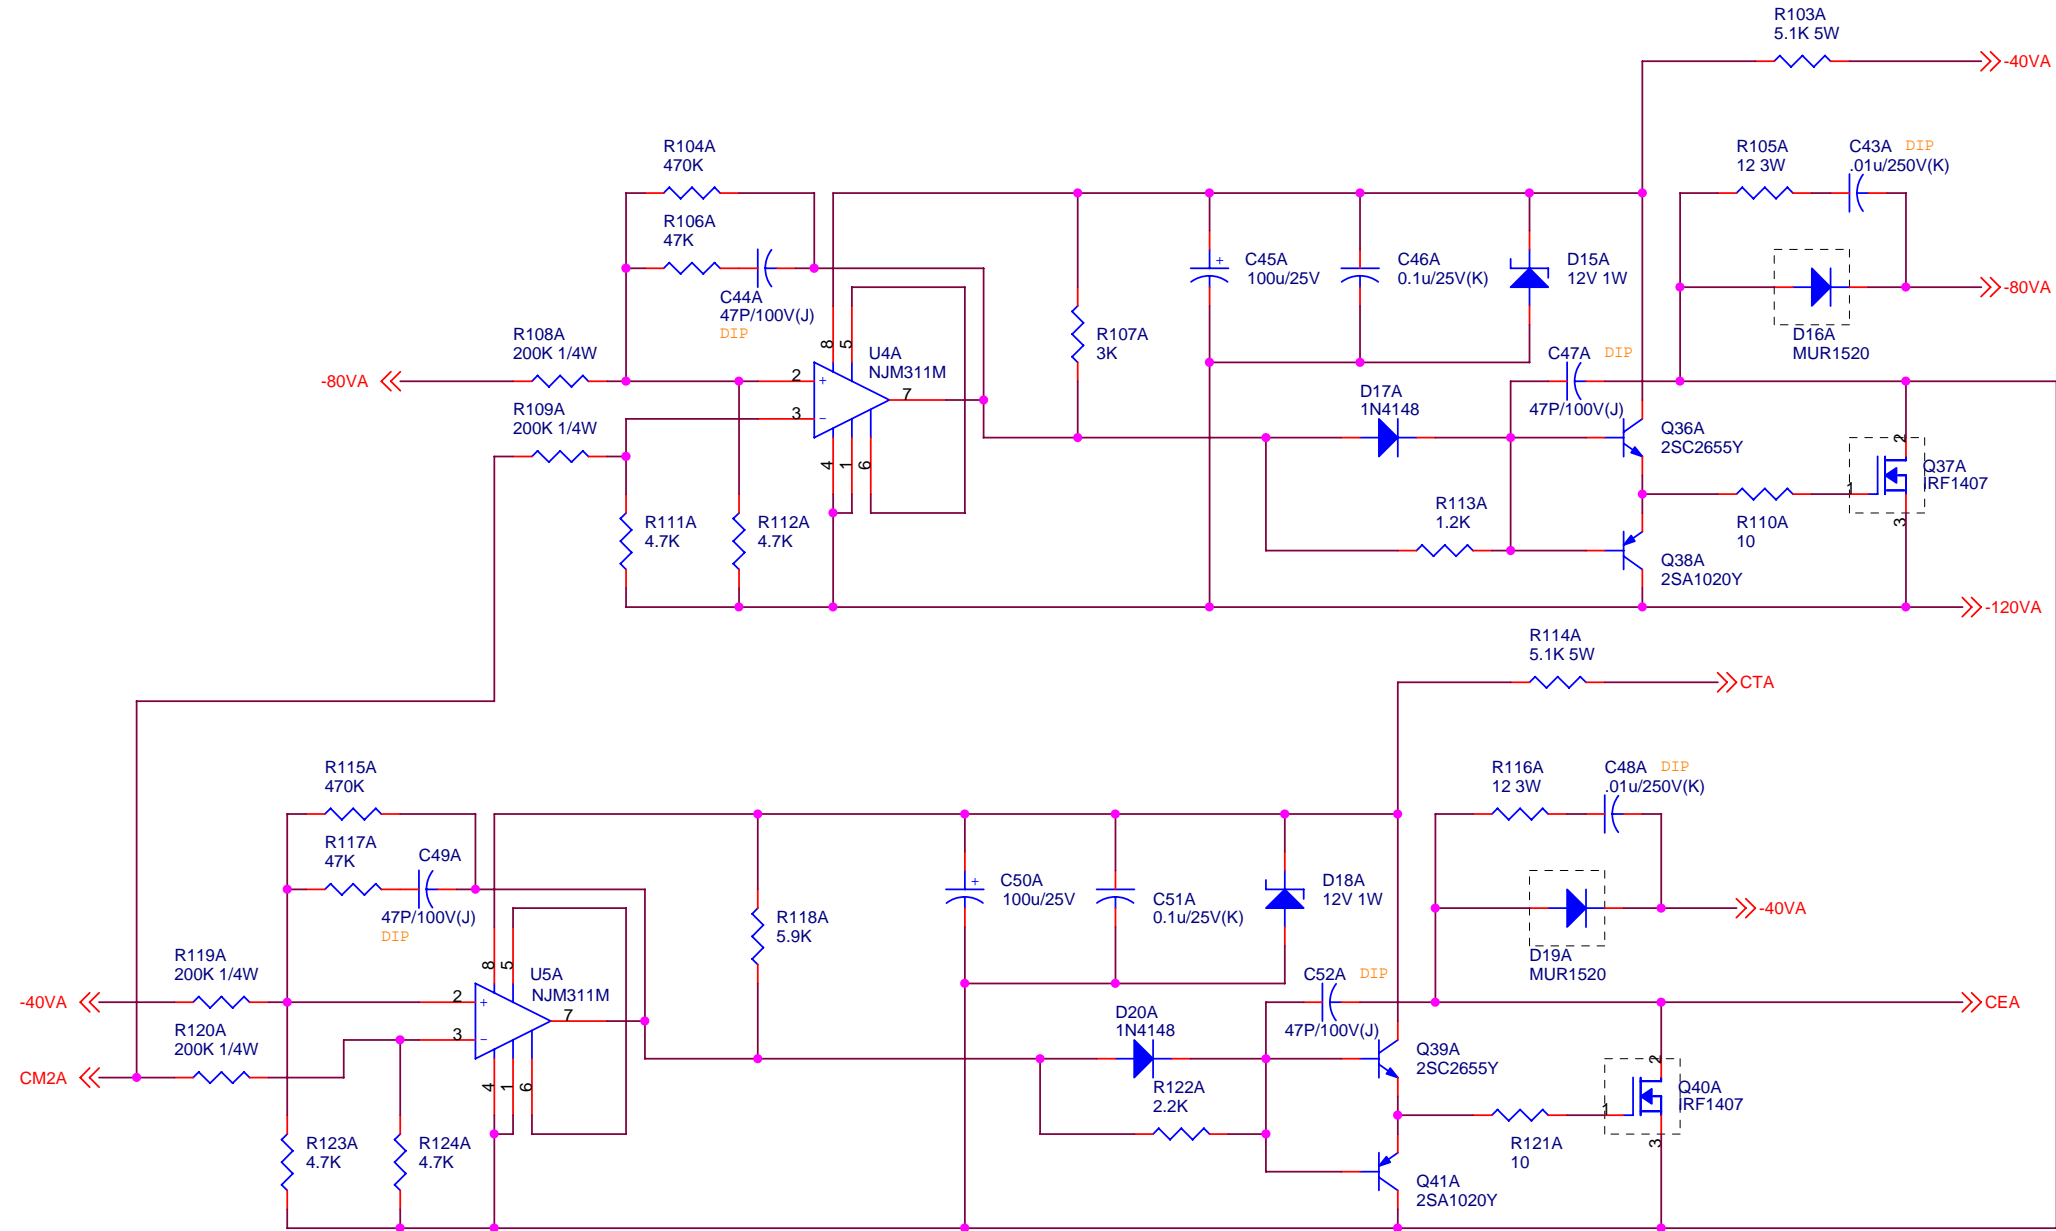

CROWN CORP.		
Title XLS-5000 L NEG_DRV.		
Size A4	Document Number L NEG_DRV.SCH	Rev A
Date:	Thursday, December 20, 2007	Sheet 3 of 10

<b>CROWN CORP.</b>			
Title			
XLS-5000 L POS_DRV.			
Size A4	Document Number		Rev A
L POS_DRV.SCH			
Date:	Thursday, December 20, 2007	Sheet	4 of 10

CROWN CORP.		
Title XLS-5000 R NEG_DRV.		
Size A4	Document Number R NEG_DRV.SCH	Rev A
Date:	Thursday, December 20, 2007	Sheet 5 of 10

<b>CROWN CORP.</b>			
Title			
XLS-5000 R POS_DRV.			
Size A4	Document Number		Rev A
R POS_DRV.SCH			
Date:	Thursday, December 20, 2007	Sheet	6 of 10

CROWN CORP.			
Title			
XLS-5000 POWER IN			
Size	Document Number	Rev	
A3	POWER.SCH	A	
Date:	Thursday, December 20, 2007	Sheet	9 of 10

CROWN CORP.			
Title			
XLS-5000 FAN&PROT.			
Size	Document Number	Rev	
Custom	CONNECTOR.SCH	A	
Date:	Thursday, December 20, 2007	Sheet	10 of 10