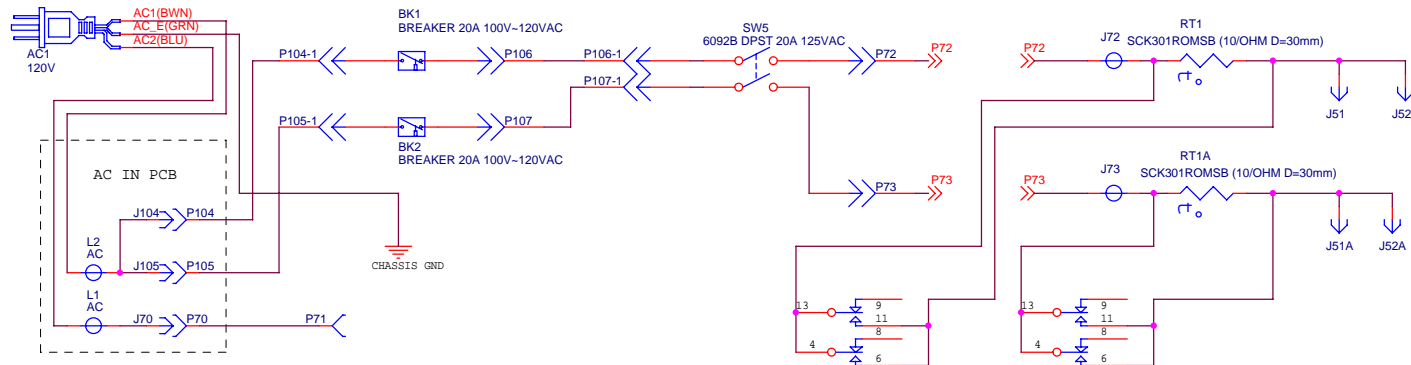

CROWN CORP.		
Title XLS-5000 L NEG_DRV.		
Size A4	Document Number L NEG_DRV.SCH	Rev A
Date:	Thursday, December 20, 2007	Sheet 3 of 10

<b>CROWN CORP.</b>			
Title			
XLS-5000 L POS_DRV.			
Size A4	Document Number		Rev A
L POS_DRV.SCH			
Date:	Thursday, December 20, 2007	Sheet	4 of 10

CROWN CORP.		
Title XLS-5000 R NEG_DRV.		
Size A4	Document Number R NEG_DRV.SCH	Rev A
Date:	Thursday, December 20, 2007	Sheet 5 of 10

<b>CROWN CORP.</b>			
Title			
XLS-5000 R POS_DRV.			
Size A4	Document Number		Rev A
R POS_DRV.SCH			
Date:	Thursday, December 20, 2007	Sheet	6 of 10

CROWN CORP.			
Title			
XLS-5000 POWER IN			
Size	Document Number	Rev	
A3	POWER.SCH	A	
Date:	Thursday, December 20, 2007	Sheet	9 of 10

CROWN CORP.			
Title			
XLS-5000 FAN&PROT.			
Size	Document Number	Rev	
Custom	CONNECTOR.SCH	A	
Date:	Thursday, December 20, 2007	Sheet	10 of 10