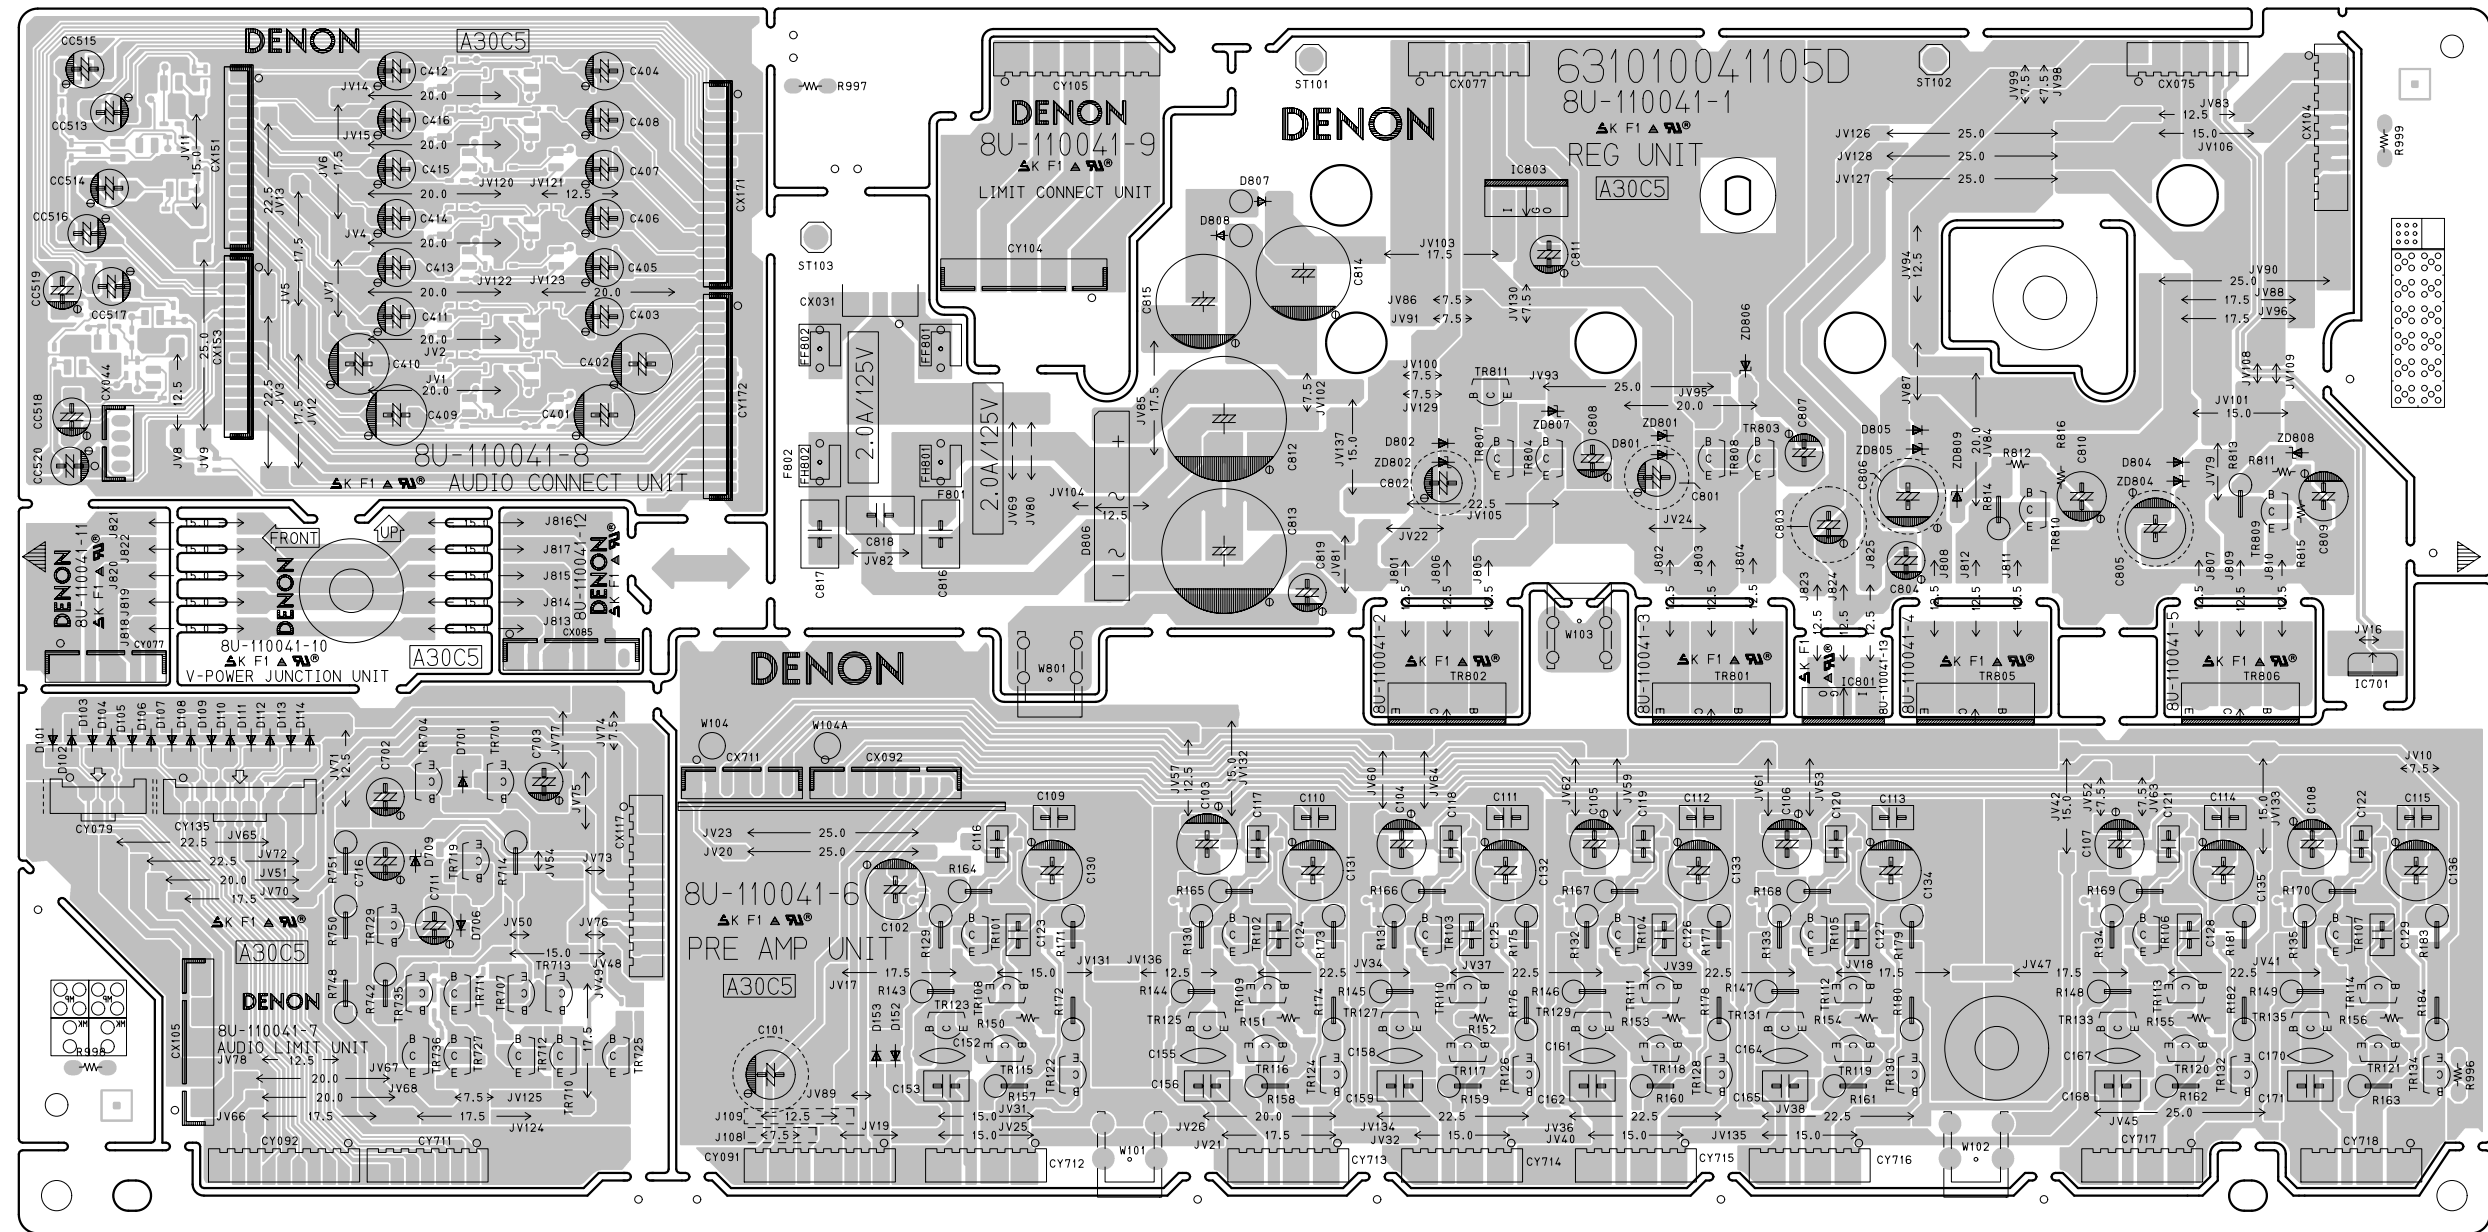

PRINTED WIRING BOARDS  
8U-310004 DIGITAL P.W.B. UNIT(1/2)

COMPONENT SIDE

FOIL SIDE

COMPONENT SIDE

FOIL SIDE

COMPONENT SIDE

FOIL SIDE

COMPONENT SIDE

FOIL SIDE

COMPONENT SIDE

FOIL SIDE

COMPONENT SIDE

FOIL SIDE