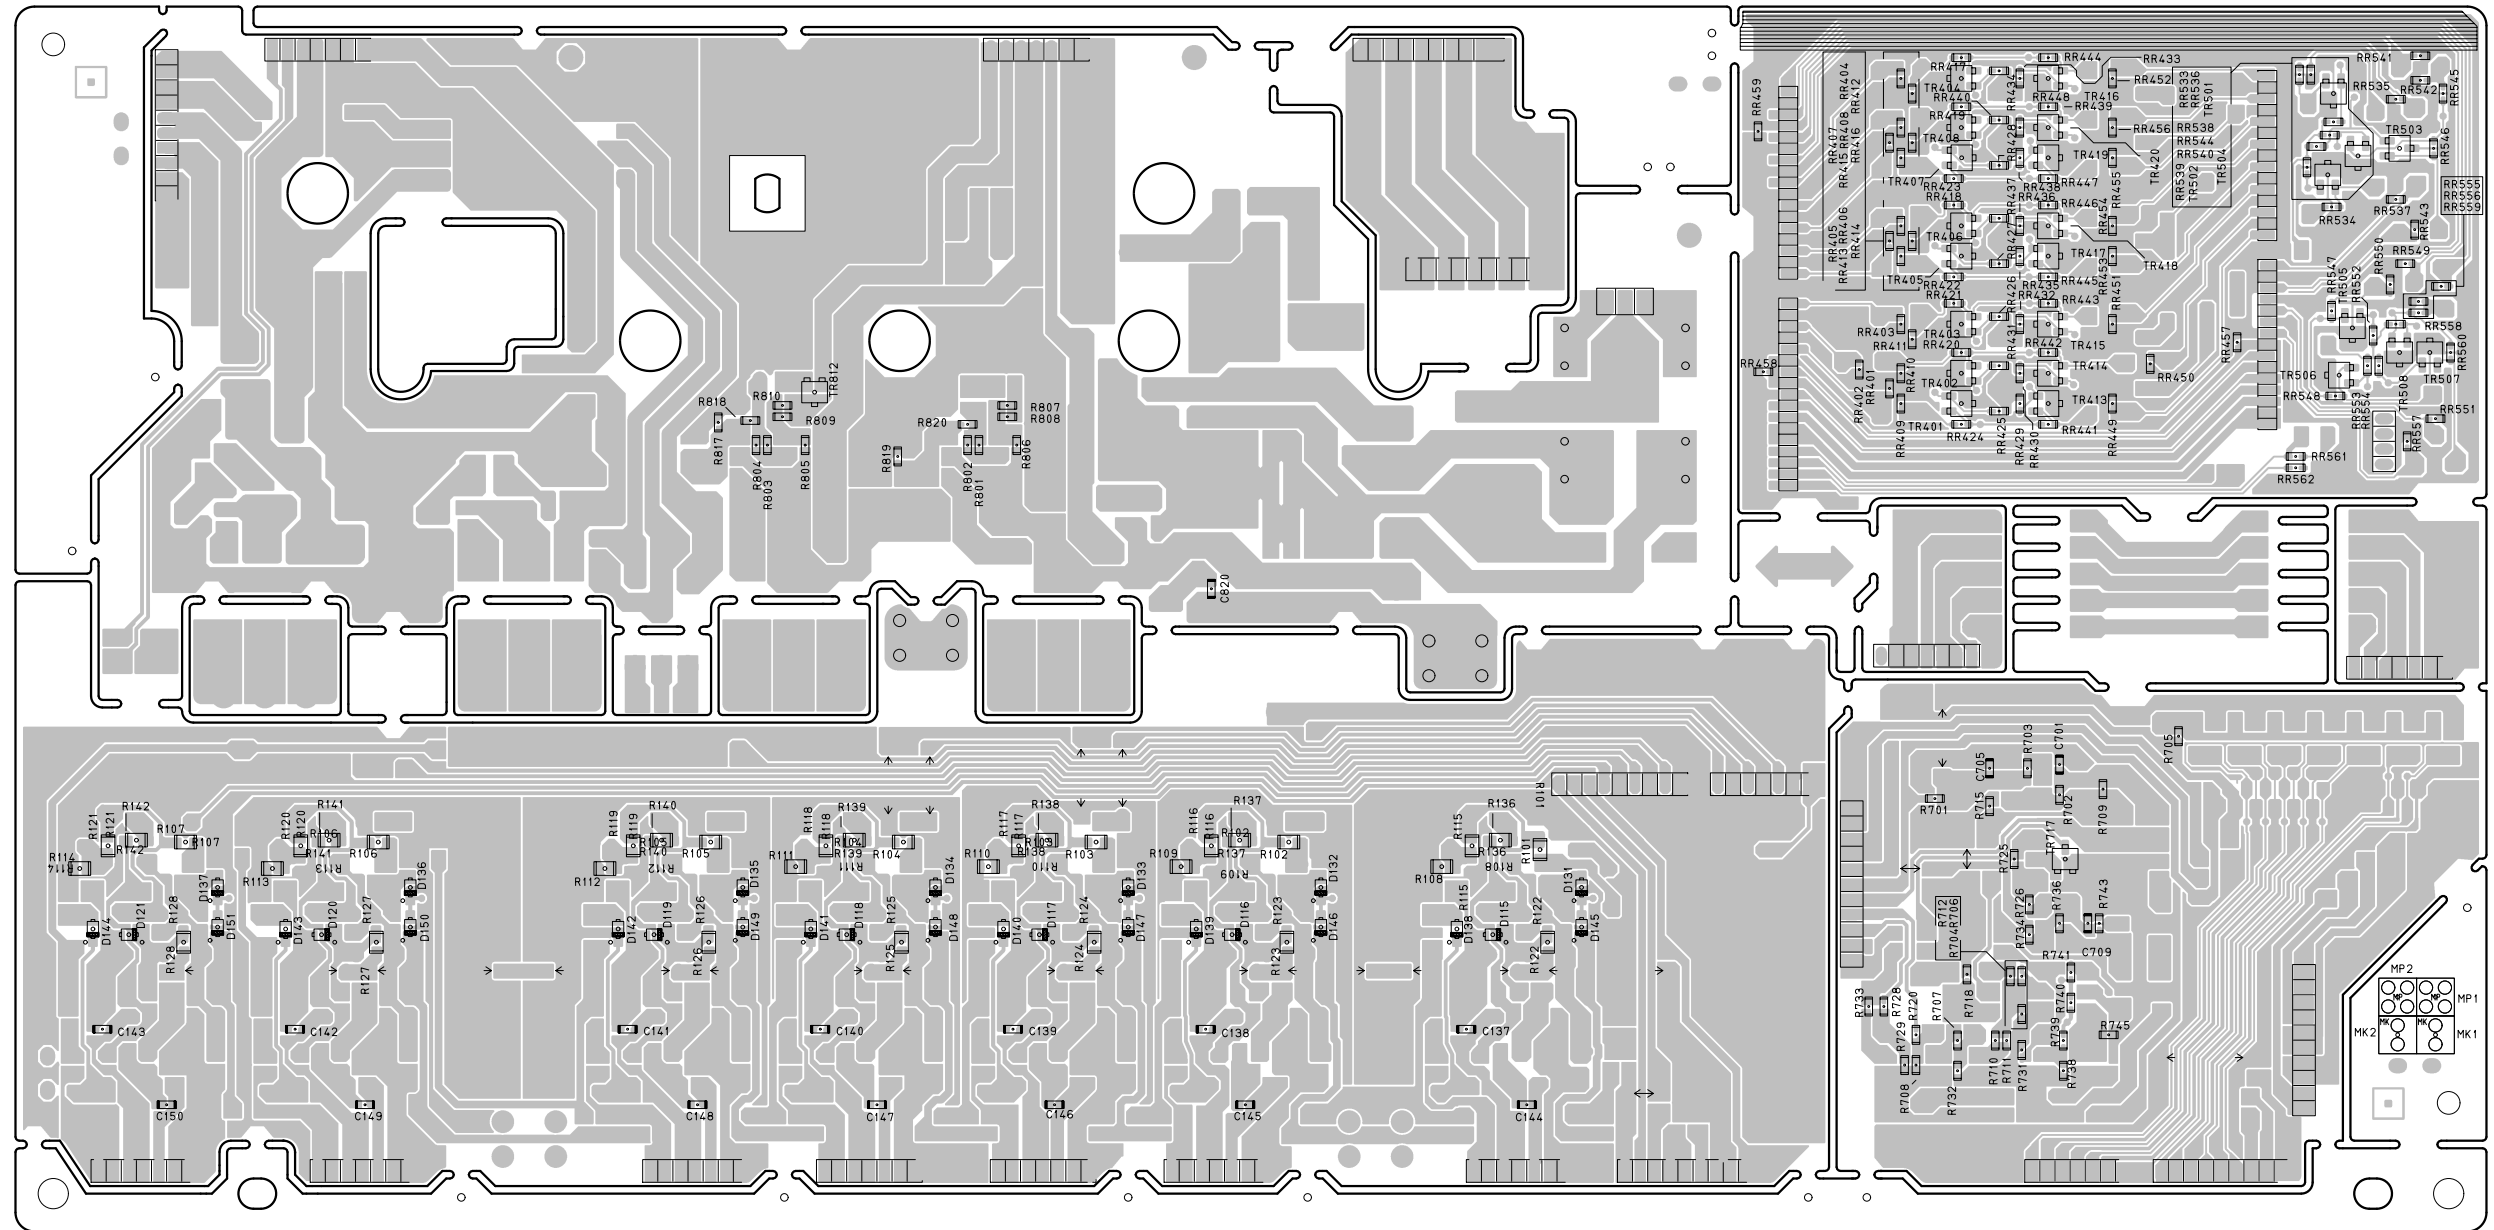

PRINTED WIRING BOARDS  
8U-310004 DIGITAL P.W.B. UNIT(1/2)

COMPONENT SIDE

FOIL SIDE

COMPONENT SIDE

FOIL SIDE

COMPONENT SIDE

FOIL SIDE

COMPONENT SIDE

FOIL SIDE

COMPONENT SIDE

FOIL SIDE

COMPONENT SIDE

FOIL SIDE