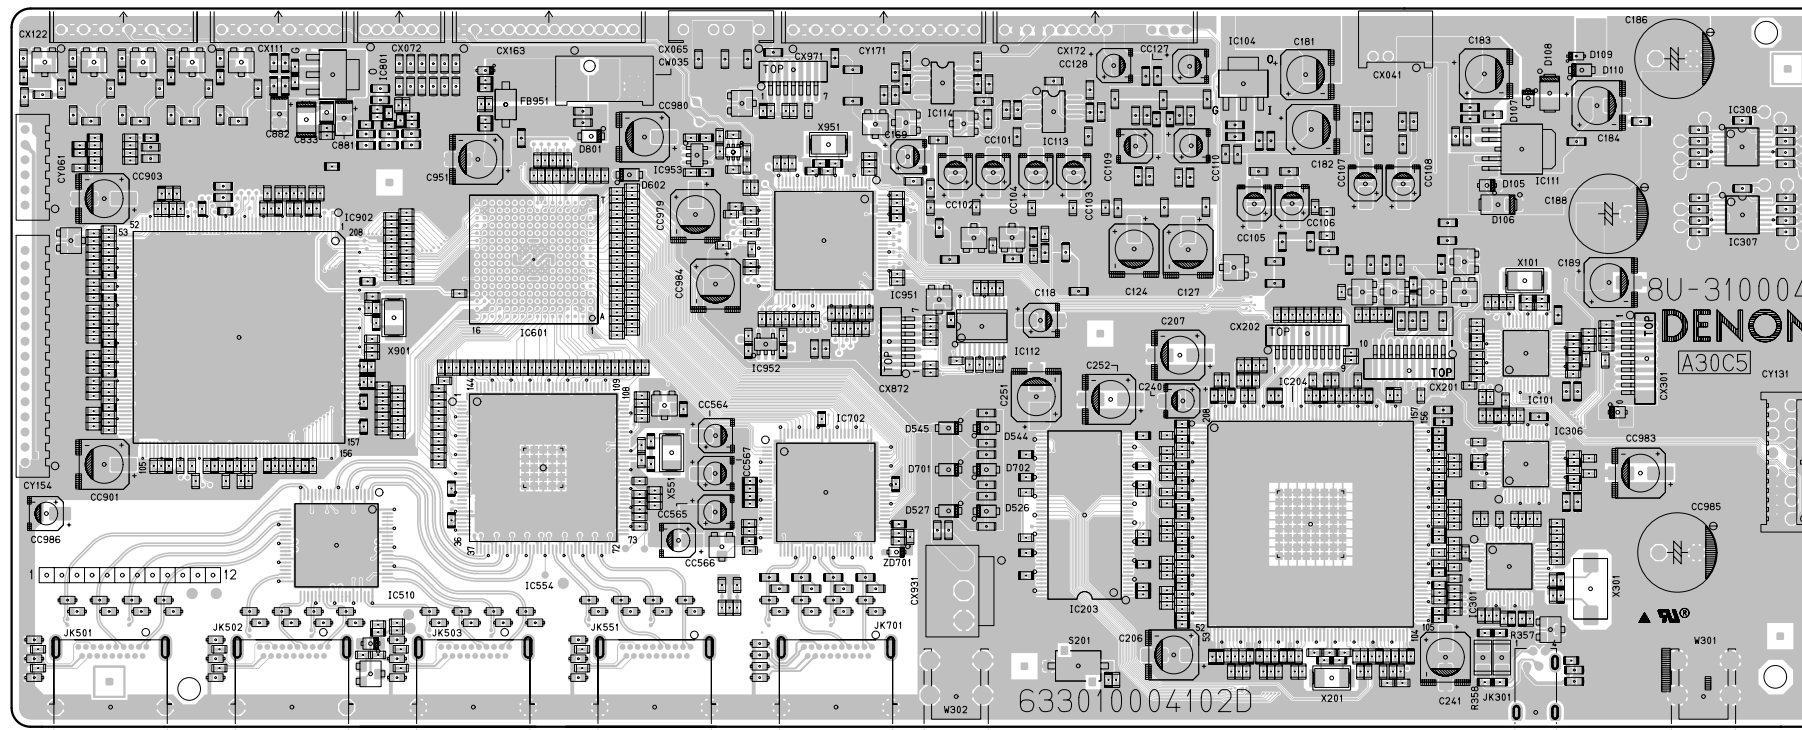

PRINTED WIRING BOARDS  
8U-310004 DIGITAL P.W.B. UNIT(1/2)

COMPONENT SIDE

FOIL SIDE

COMPONENT SIDE

FOIL SIDE

COMPONENT SIDE

FOIL SIDE

COMPONENT SIDE

FOIL SIDE

COMPONENT SIDE

FOIL SIDE

COMPONENT SIDE

FOIL SIDE