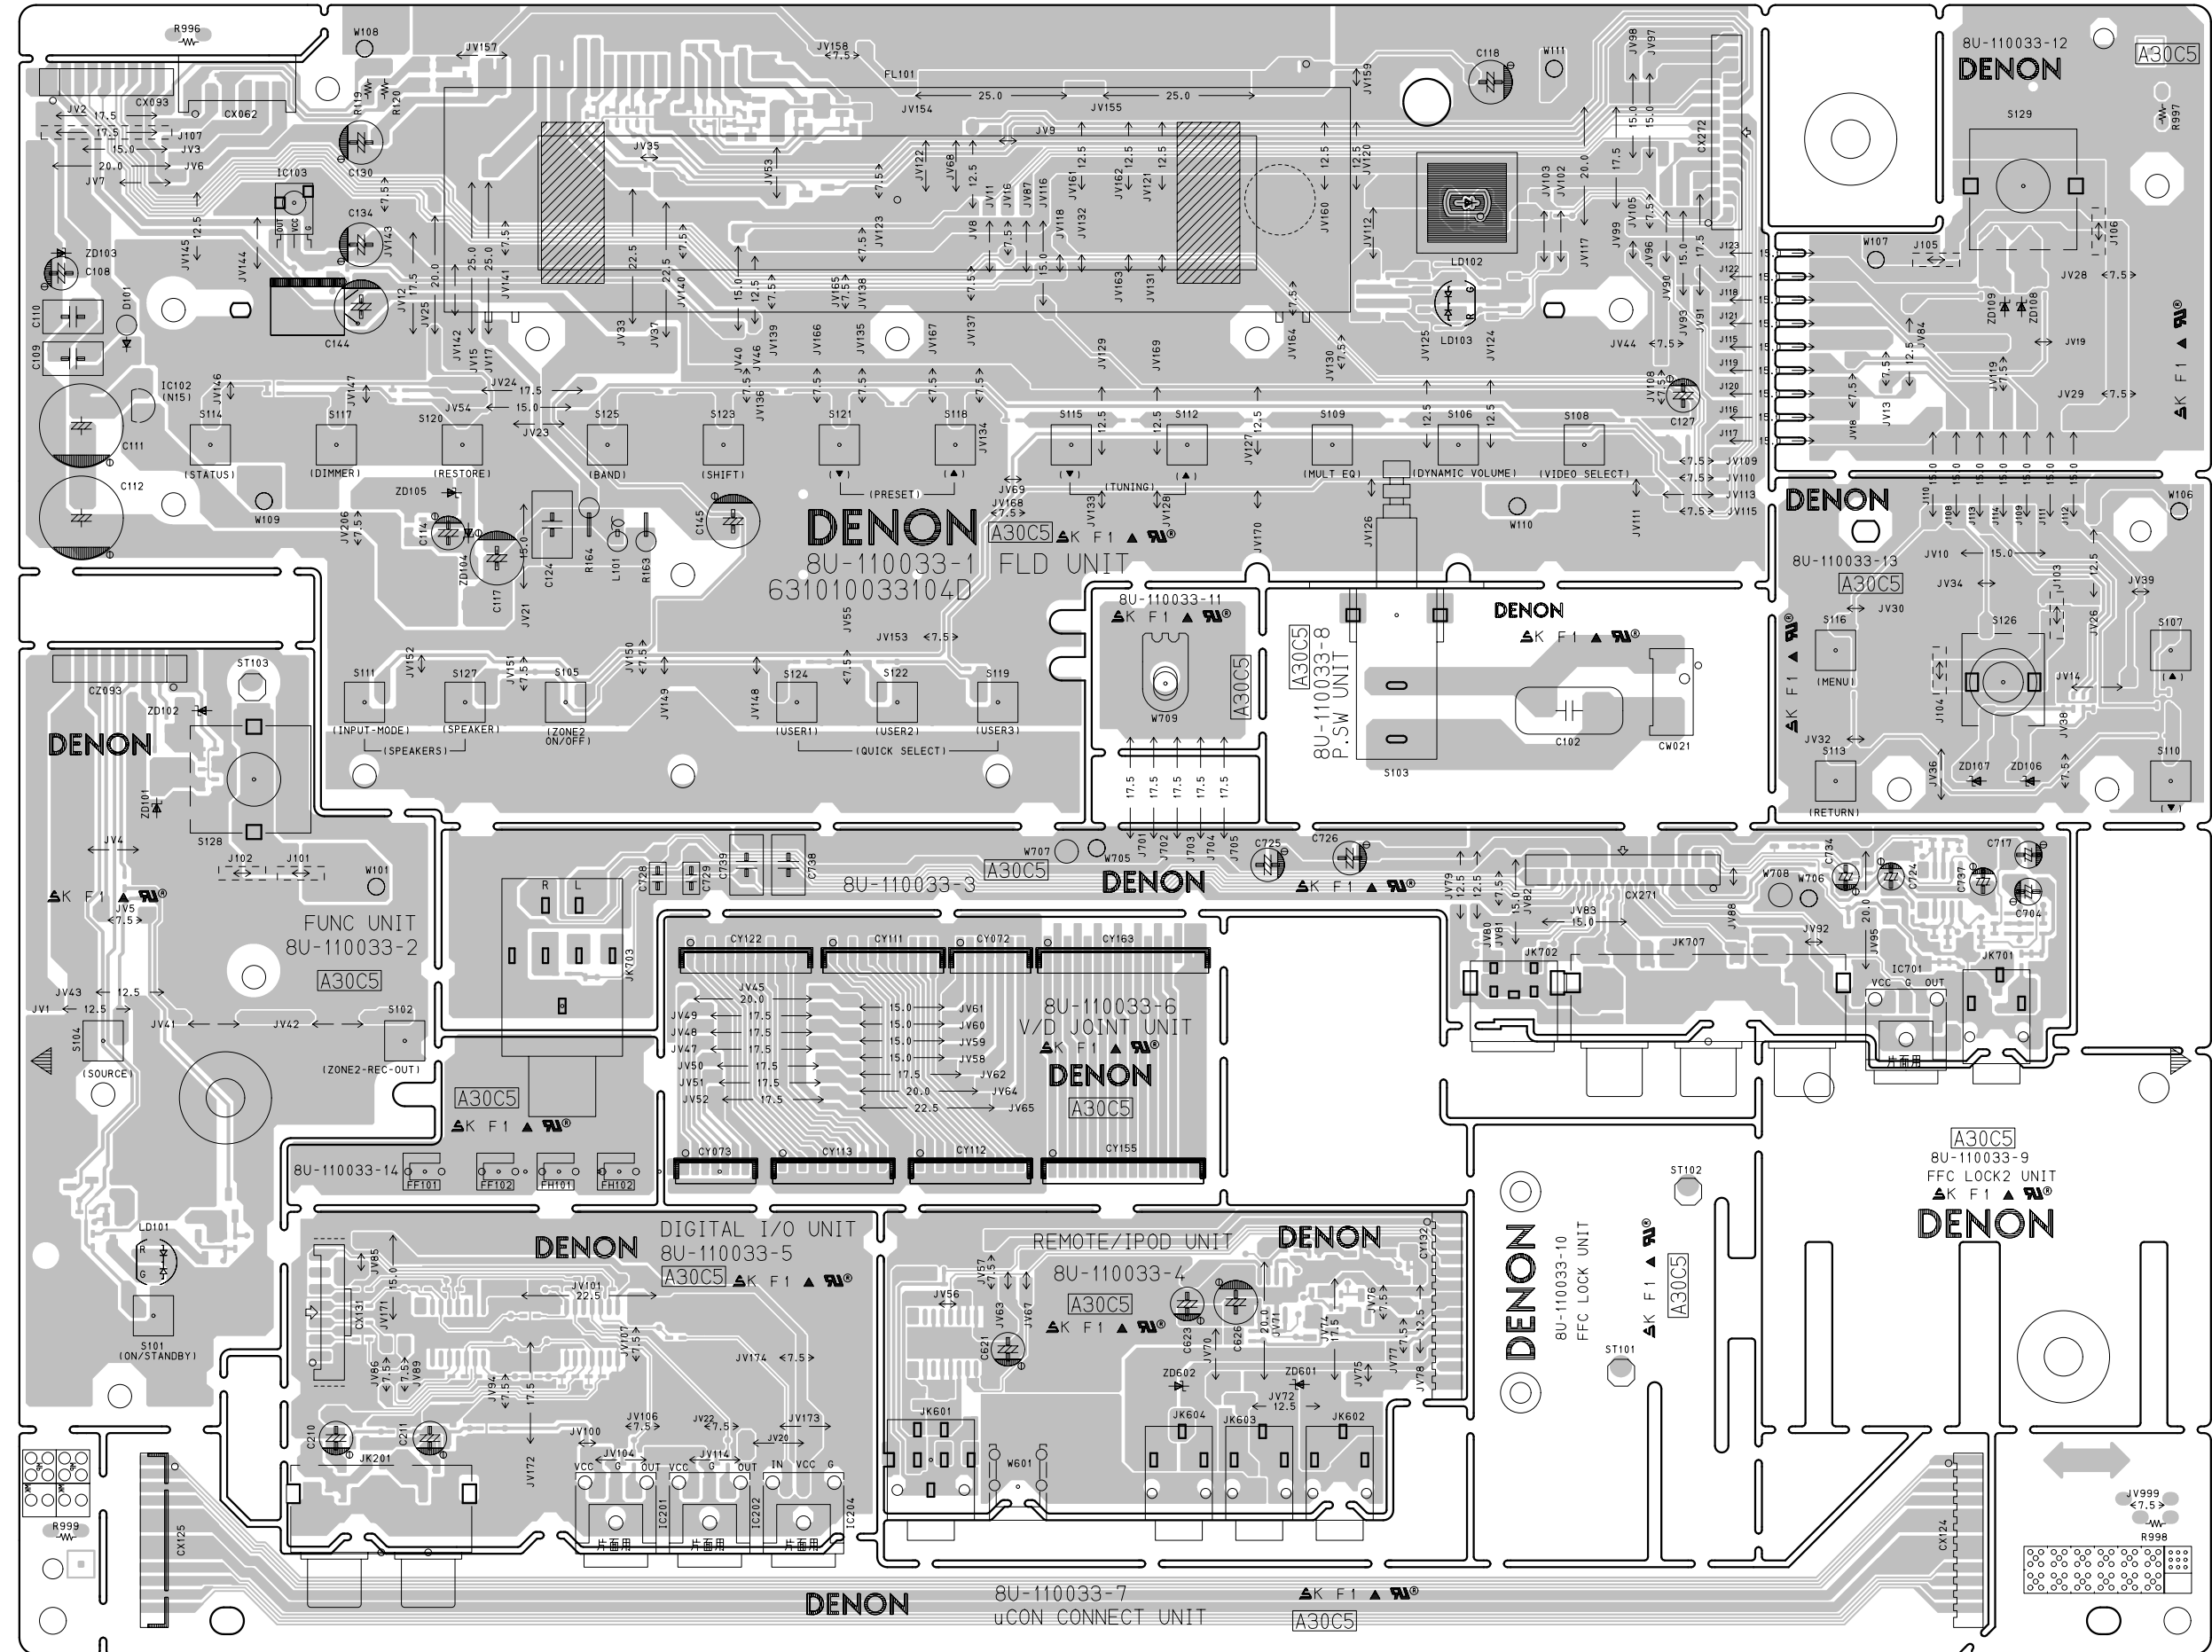

PRINTED WIRING BOARDS  
8U-310004 DIGITAL P.W.B. UNIT(1/2)

COMPONENT SIDE

FOIL SIDE

COMPONENT SIDE

FOIL SIDE

COMPONENT SIDE

FOIL SIDE

COMPONENT SIDE

FOIL SIDE

COMPONENT SIDE

FOIL SIDE

COMPONENT SIDE

FOIL SIDE