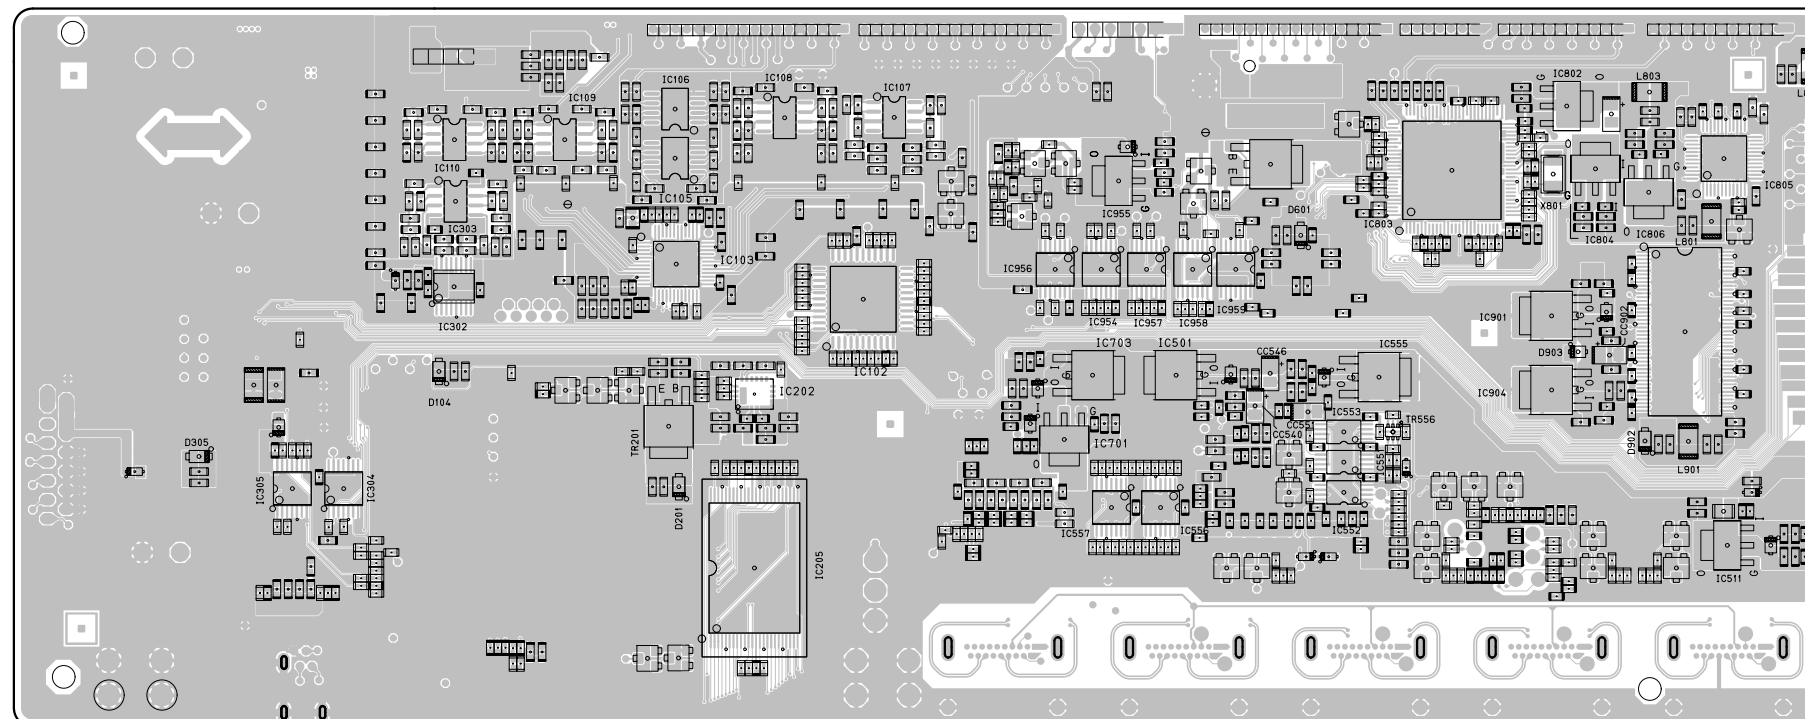

PRINTED WIRING BOARDS  
8U-310004 DIGITAL P.W.B. UNIT(1/2)

COMPONENT SIDE

FOIL SIDE

COMPONENT SIDE

FOIL SIDE

COMPONENT SIDE

FOIL SIDE

COMPONENT SIDE

FOIL SIDE

COMPONENT SIDE

FOIL SIDE

COMPONENT SIDE

FOIL SIDE